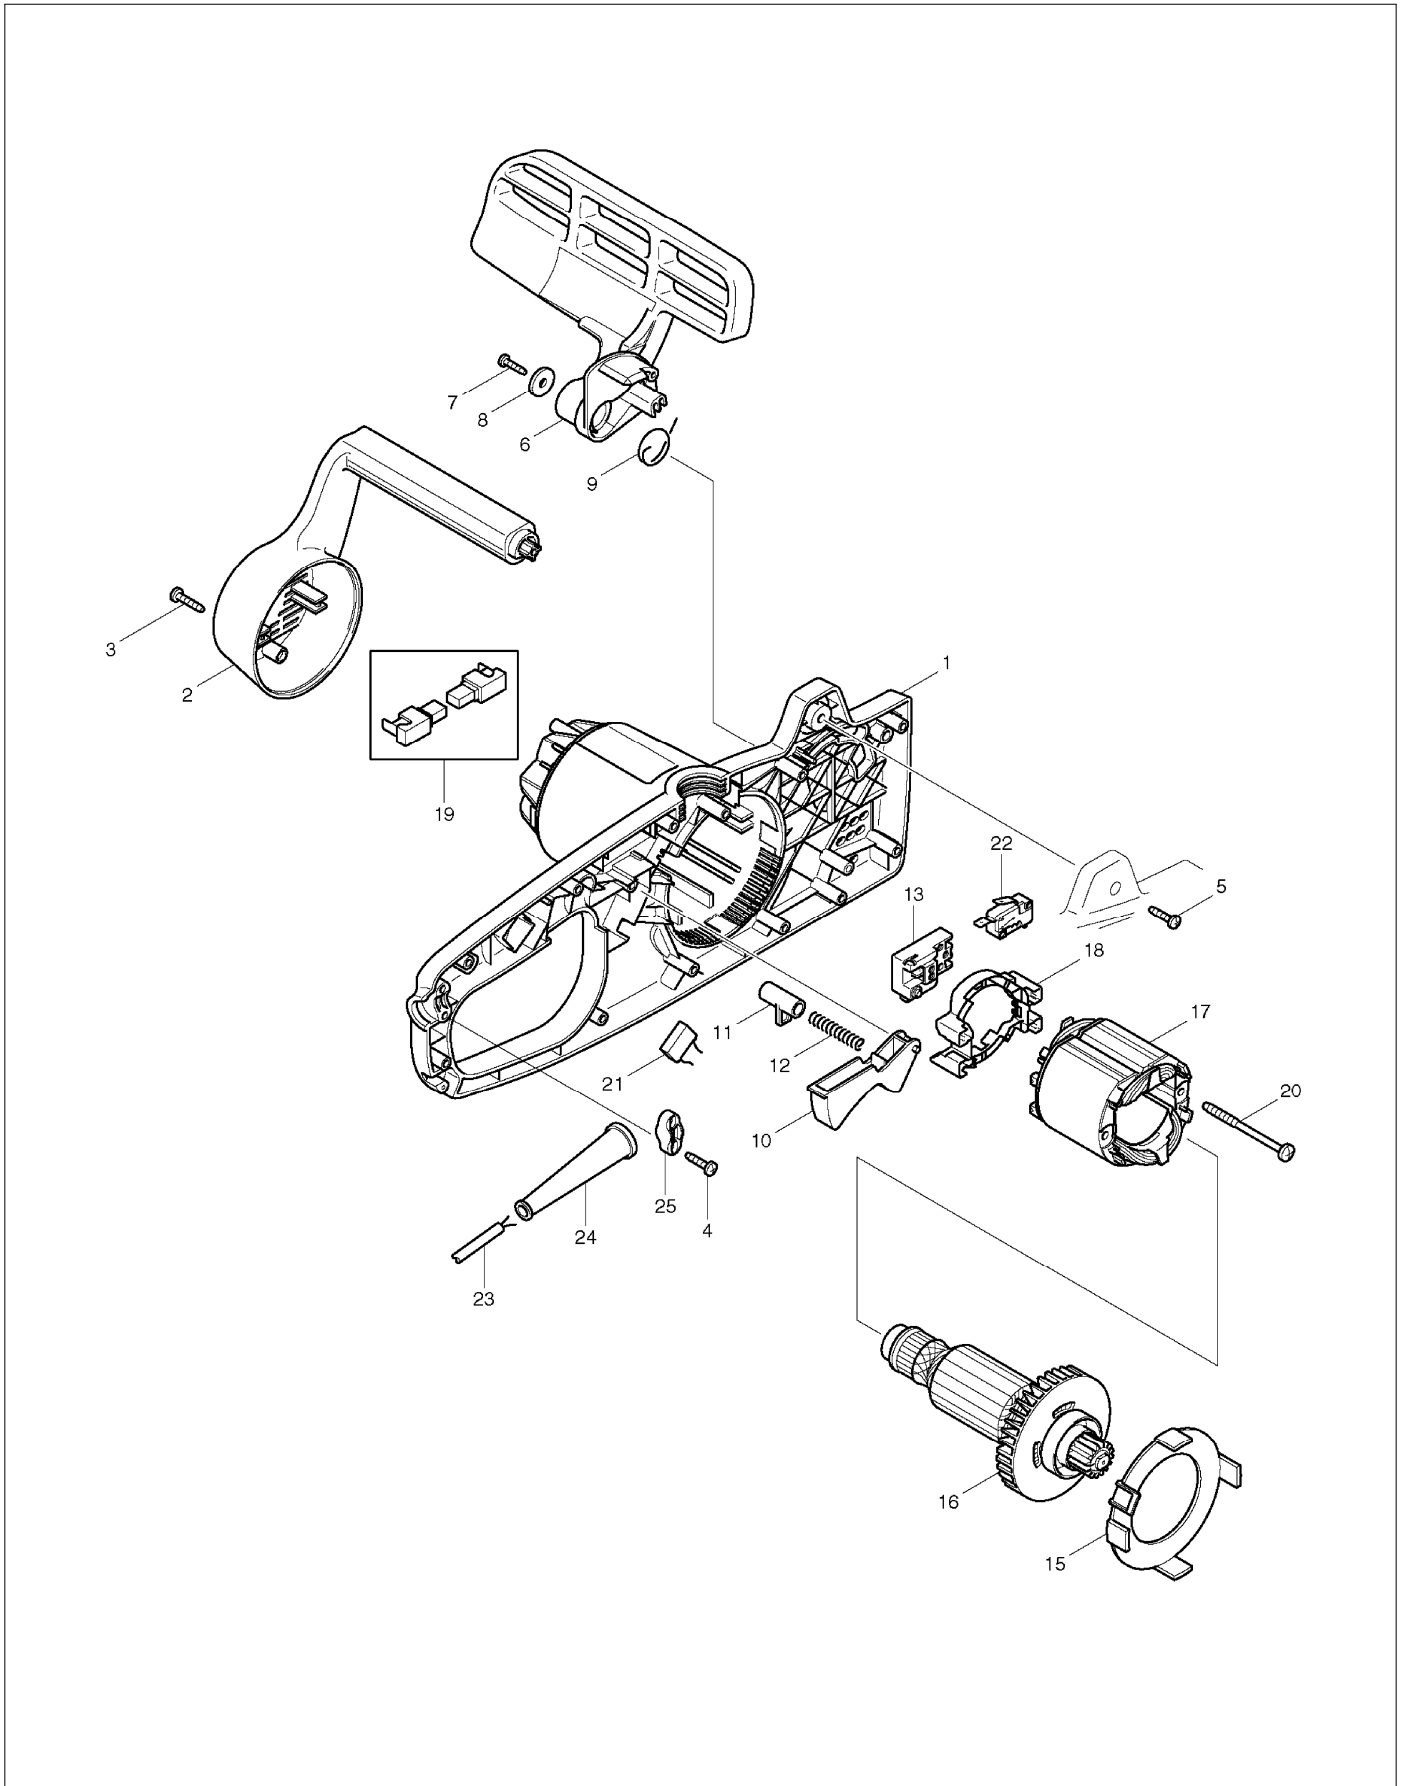

SPARE PARTS LIST

PAGE 2

MODEL NO. UC3510A

ITEM	PART NO.	DESCRIPTION	QTY	NOTE
057	923208004	Hatlapú anya M8, új*	1	
058	442035661	"SPROCKET NOSE BAR 14"" new"	1	
059	528092652	SAW CHAIN 092H/52	1	
A01	952100633	CHAIN PROTECTION COVER new	1	
A02	941713001	UNIVERSAL WRENCH	1	

SERVICE DRAWING

MODEL NO. UC3510A