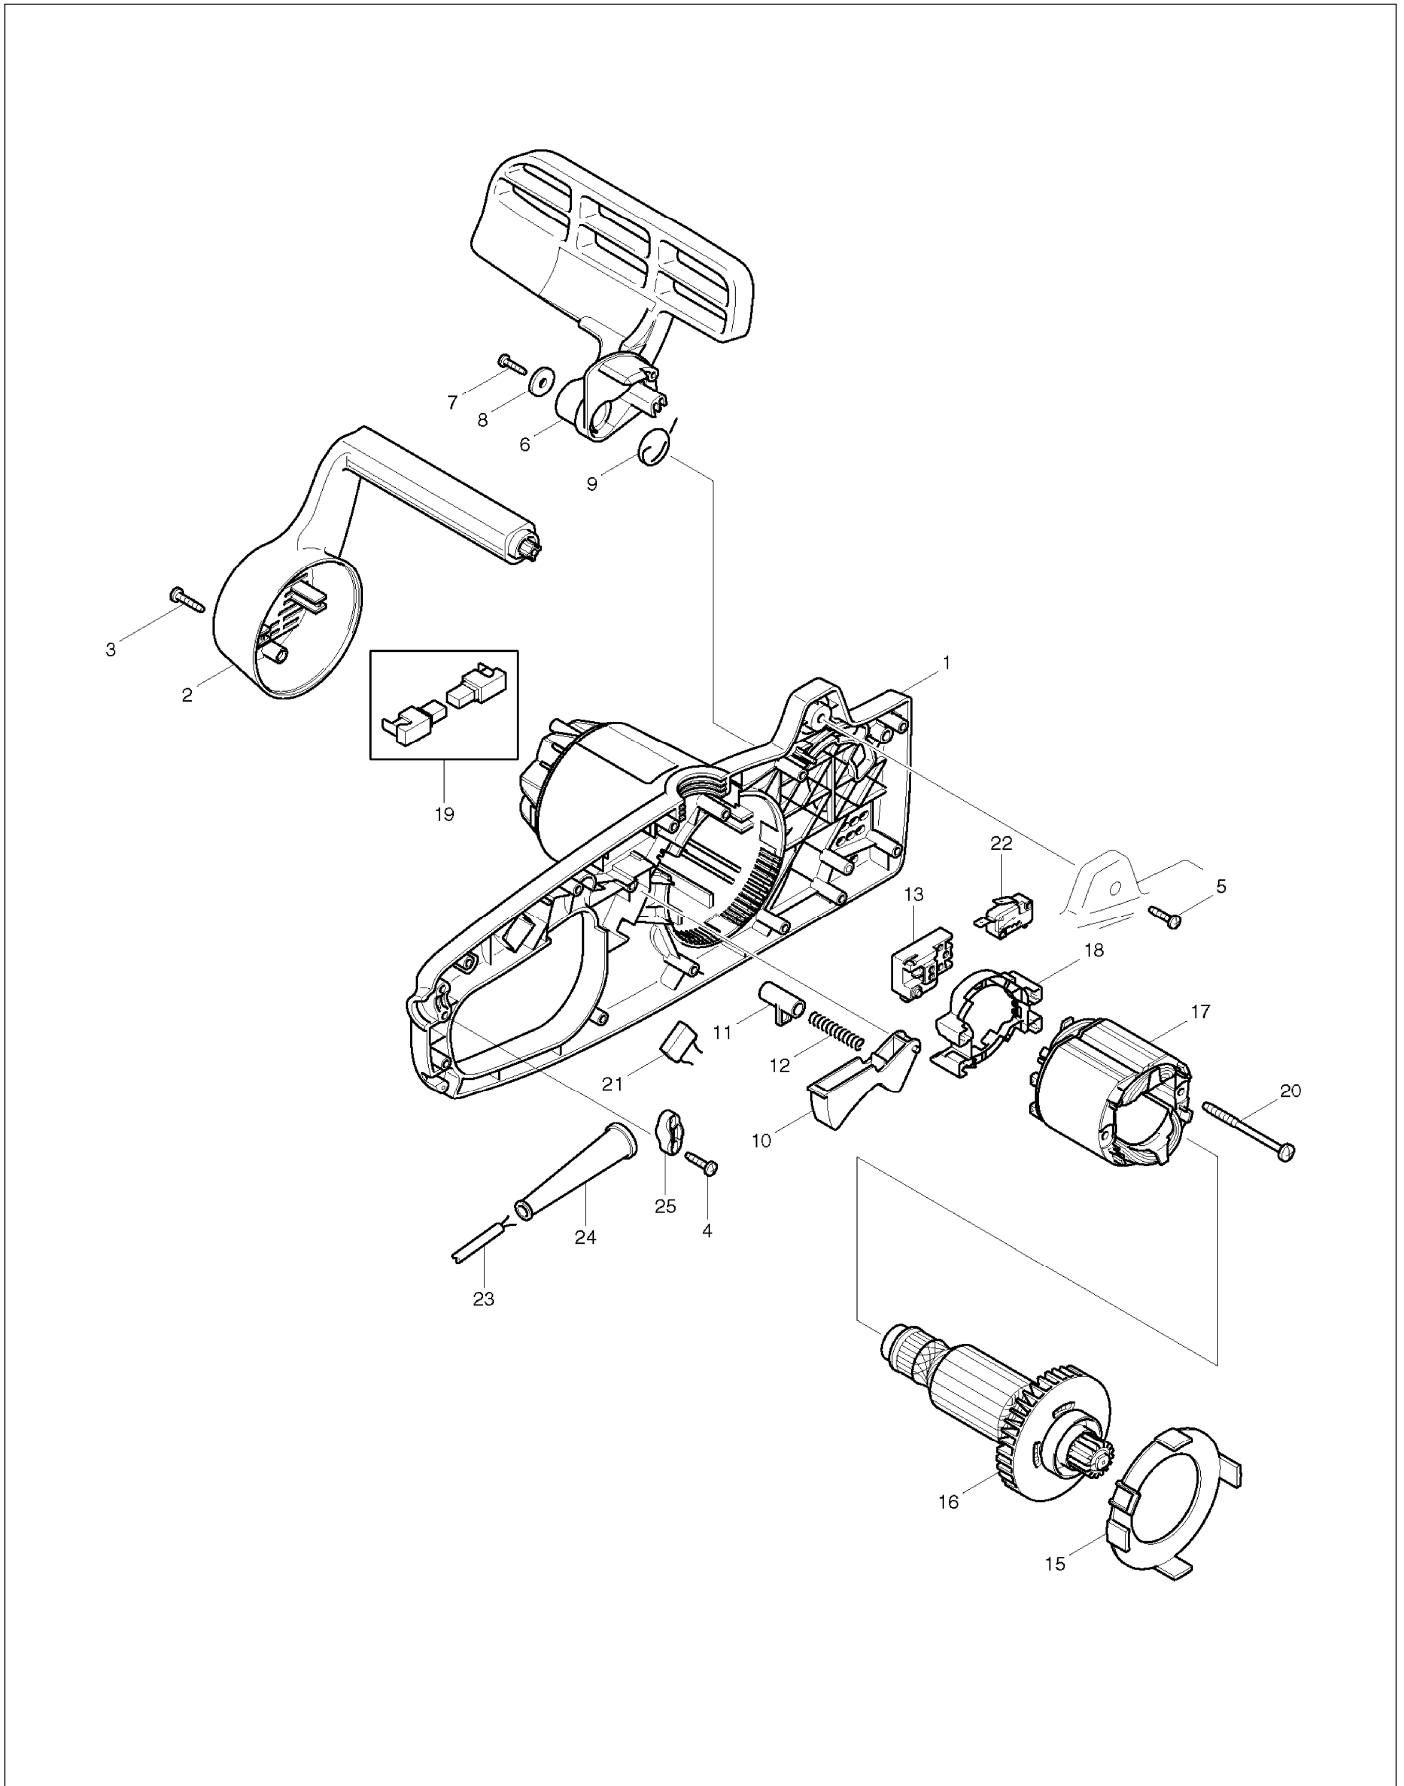

SPARE PARTS LIST

PAGE 2

MODEL NO. UC3010A

ITEM	PART NO.	DESCRIPTION	QTY	NOTE
057	923208004	Hatlapú anya M8, új*	1	
058	442030661	"SPROCKET NOSE BAR 3/8"" UC3030A"	1	
059	528092646	SAW CHAIN 092H/46	1	
A01	952100633	CHAIN PROTECTION COVER new	1	
A02	941713001	UNIVERSAL WRENCH	1	

SERVICE DRAWING

MODEL NO. UC3010A