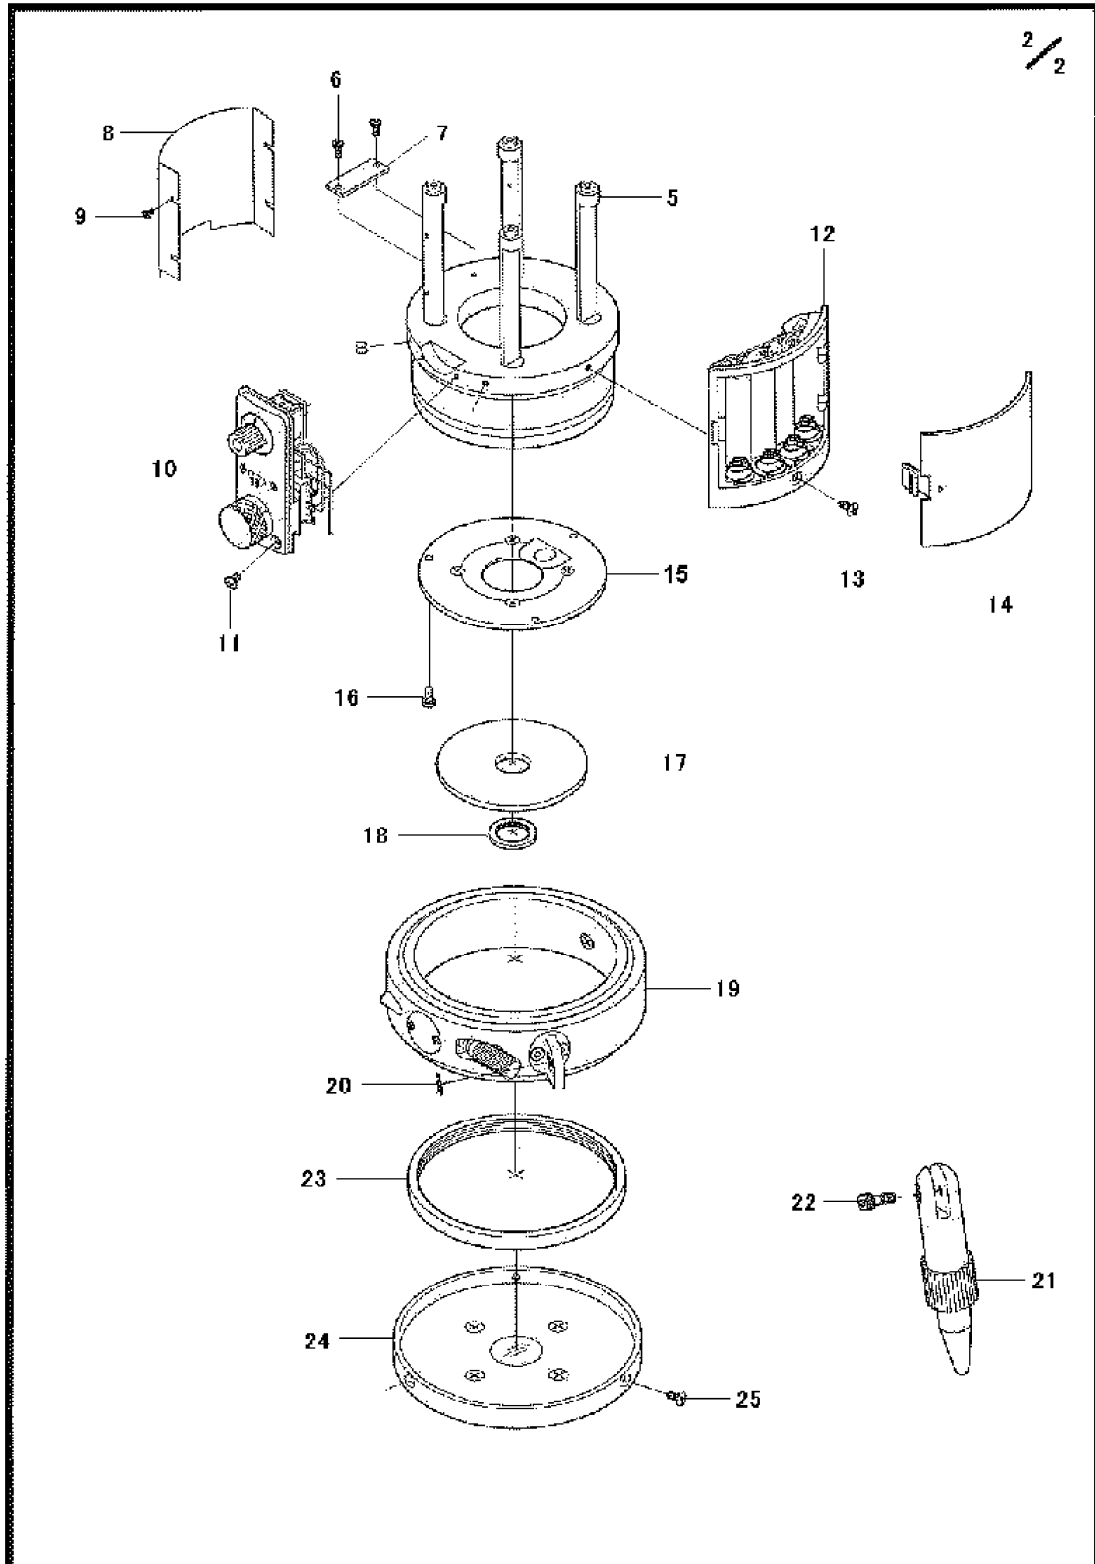

SERVICE DRAWING

MODEL NO. SK204

Makita

Model: SK204 LASER LEVEL

9.11.2002