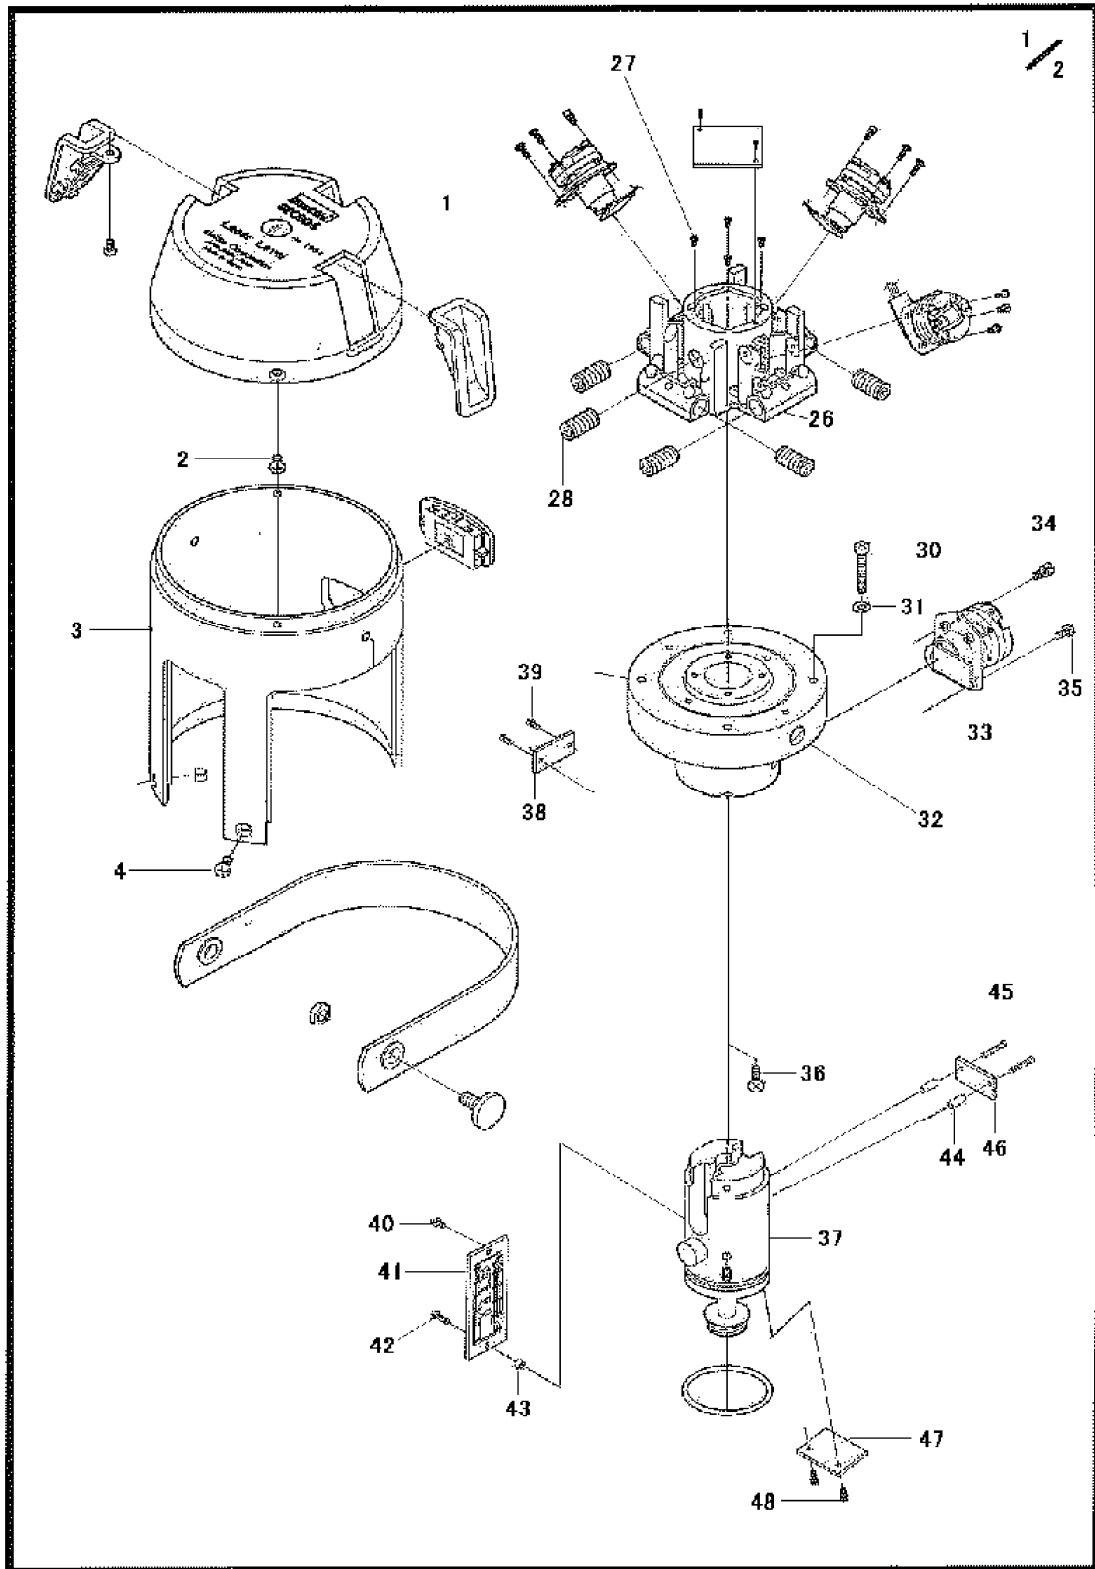

SPARE PARTS LIST

PAGE 1

MODEL NO. SK204

ITEM	PART NO.	DESCRIPTION	QTY	NOTE
001	TKLV5289EA	TOP CAP ASS'Y	1	
002	TK0C3060SS	OVAL COUNTERSUNK HD. SCREW M3x	4	
003	TKLV5023EA	BODY HOUSING ASS'Y	1	
004	TK0C3060SS	OVAL COUNTERSUNK HD. SCREW M3x	4	
005	TK0LV5053S	BASE COMPLETE	1	
006	TK03P2040N	Pan HD. Screw M2x4	2	
007	TK00LV5019	Circuit Board (C)	1	
008	TK00LV5056	WIRE COVER	1	
009	TK03P2030B	Pan HD. Screw M2x3	4	
010	TKLV5048EA	Power/Mode Panel cpl.	1	
011	TKC3060SSBOVAL	COUNTERSUNK HD. SCREW M3x	2	
012	TKLV39702S	BATTERY BOX COMPLETE	1	
013	TKC3060SSBOVAL	COUNTERSUNK HD. SCREW M3x	1	
014	TK0LV39712	BATTERY BOX COVER	1	
015	TKLV50573S	YOKE COMPLETE	1	
016	TK0P3060SS	Pan HD. Screw M3x6	3	
017	TK00LV5059	CONTROL PLATE	1	
018	TK00LV1933	RING NUT	1	
019	TK0LV5061S	OUTER FRAME COMPLETE	1	
020	TK00WW40S	WAVE WASHER M4	3	
021	TK0LV5074S	FOOT COMPLETE	3	
022	TK0H4014SS	HEX.SOCKET HD.CAP SCREW M4x14	3	
023	TK00LV5065	RETAINING RING	1	
024	TK0LV5068S	BOTTOM FRAME COMPLETE	1	
025	TKC3060SSBOVAL	COUNTERSUNK HD. SCREW M3x	3	
026	TK0LV5477A	VERTICAL LASER-UNIT ASS'Y	1	
027	TKF2550SCZ	COUNTERSUNK HD.SCREW M2.5X5	4	
028	TKS8010SS0	HEX.SOCKET HD.SCREW M8X10	5	
029	TK00000S80	HEX. SOCKET HEAD SCREW M8	1	
030	TKP3020SCUPAN	HD.SCREW M3X20	4	
031	TK0SW30SC2	SPRING LOCK WASHER 2 M3	4	
032	TK0LV5040S	GIMBAL COMPLETE	1	
033	TK0LV5453S	HORIZONTAL LASER-HEAD COMPLETE	1	
034	TK00LV5575	Laser Line Adjusting Screw	1	
035	TK03P2040N	Pan HD. Screw M2x4	2	
036	TKF3060SCZ	COUNTERSUNK HD.SCREW M3X6	4	
037	TK0LV5483A	Gyro Ass'y	1	
038	TK00LV5019	Circuit Board (C)	1	
039	TK03P2040N	Pan HD. Screw M2x4	2	
040	TK03P2040N	Pan HD. Screw M2x4	1	
041	TK00LV5465	Connecting Circuit Board	1	
042	TK03P2060N	Pan HD. Screw M2x6	1	
043	TKST2025SC	SPACER 2X2.5	1	
044	TKST2090SC	SPACER 2X9	2	
045	TKP2012SCB	PAN HEAD SCREW M2X12	2	
046	TK00LV5463	Trans. Circuit Board	1	
047	TK00LV5464	Sensor Circuit Board	1	
048	TK0P2050SS	Pan HD. Screw M2x5 (SUS)	2	
A01	TK2040K000	TOOL CARRYING CASE	1	
A02	TK0204ECB1	CARTON	1	
A03	TK0LEG2000	LASER ENHANCEMENT GLASSES	1	
A04	TK0LD11001	Receiver Unit	1	
A05	TK00LD1027	Receiver Unit Case	1	
A06	TK0LD1630A	Receiver Clamp Set	1	

SERVICE DRAWING

MODEL NO. SK204

Makita

Model: SK204 LASER LEVEL

9.11.2002