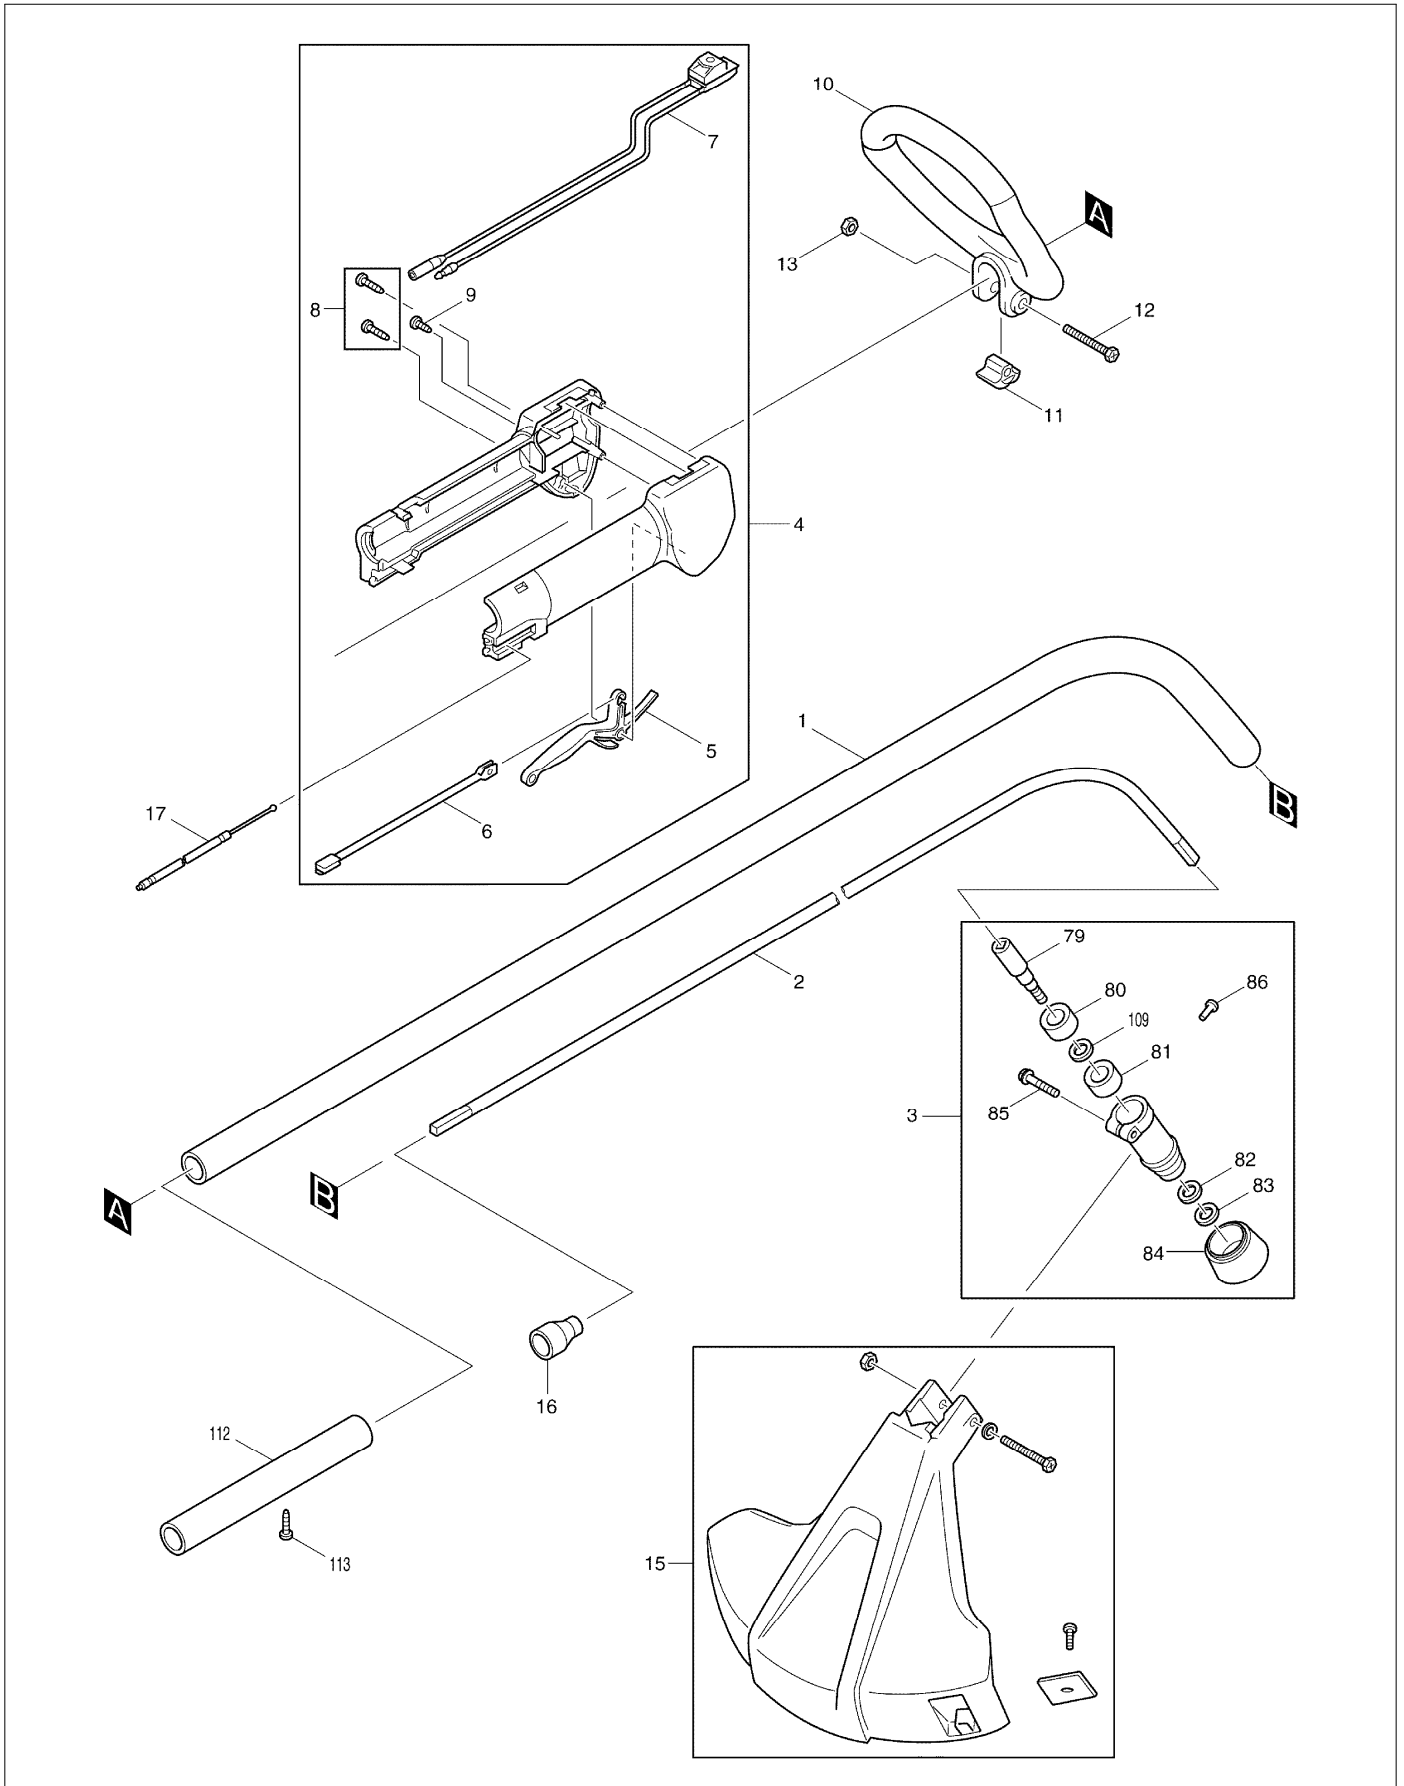

SPARE PARTS LIST

PAGE 3

MODEL NO. RST250

ITEM	PART NO.	DESCRIPTION	QTY	NOTE
111	5253033010	Spark Arrester new	1	
112	6161500901	SPAECER	1	000129
113	0150059940	Csavar	1	000129
114	5256067000	Heveder RBC/RBL/RBK/RST, új	1	
A01	5019001000	Tool new	1	
A02	B-02668	NYLON CUTTING HEAD 4X (R.H)	1	

SERVICE DRAWING

MODEL NO. RST250