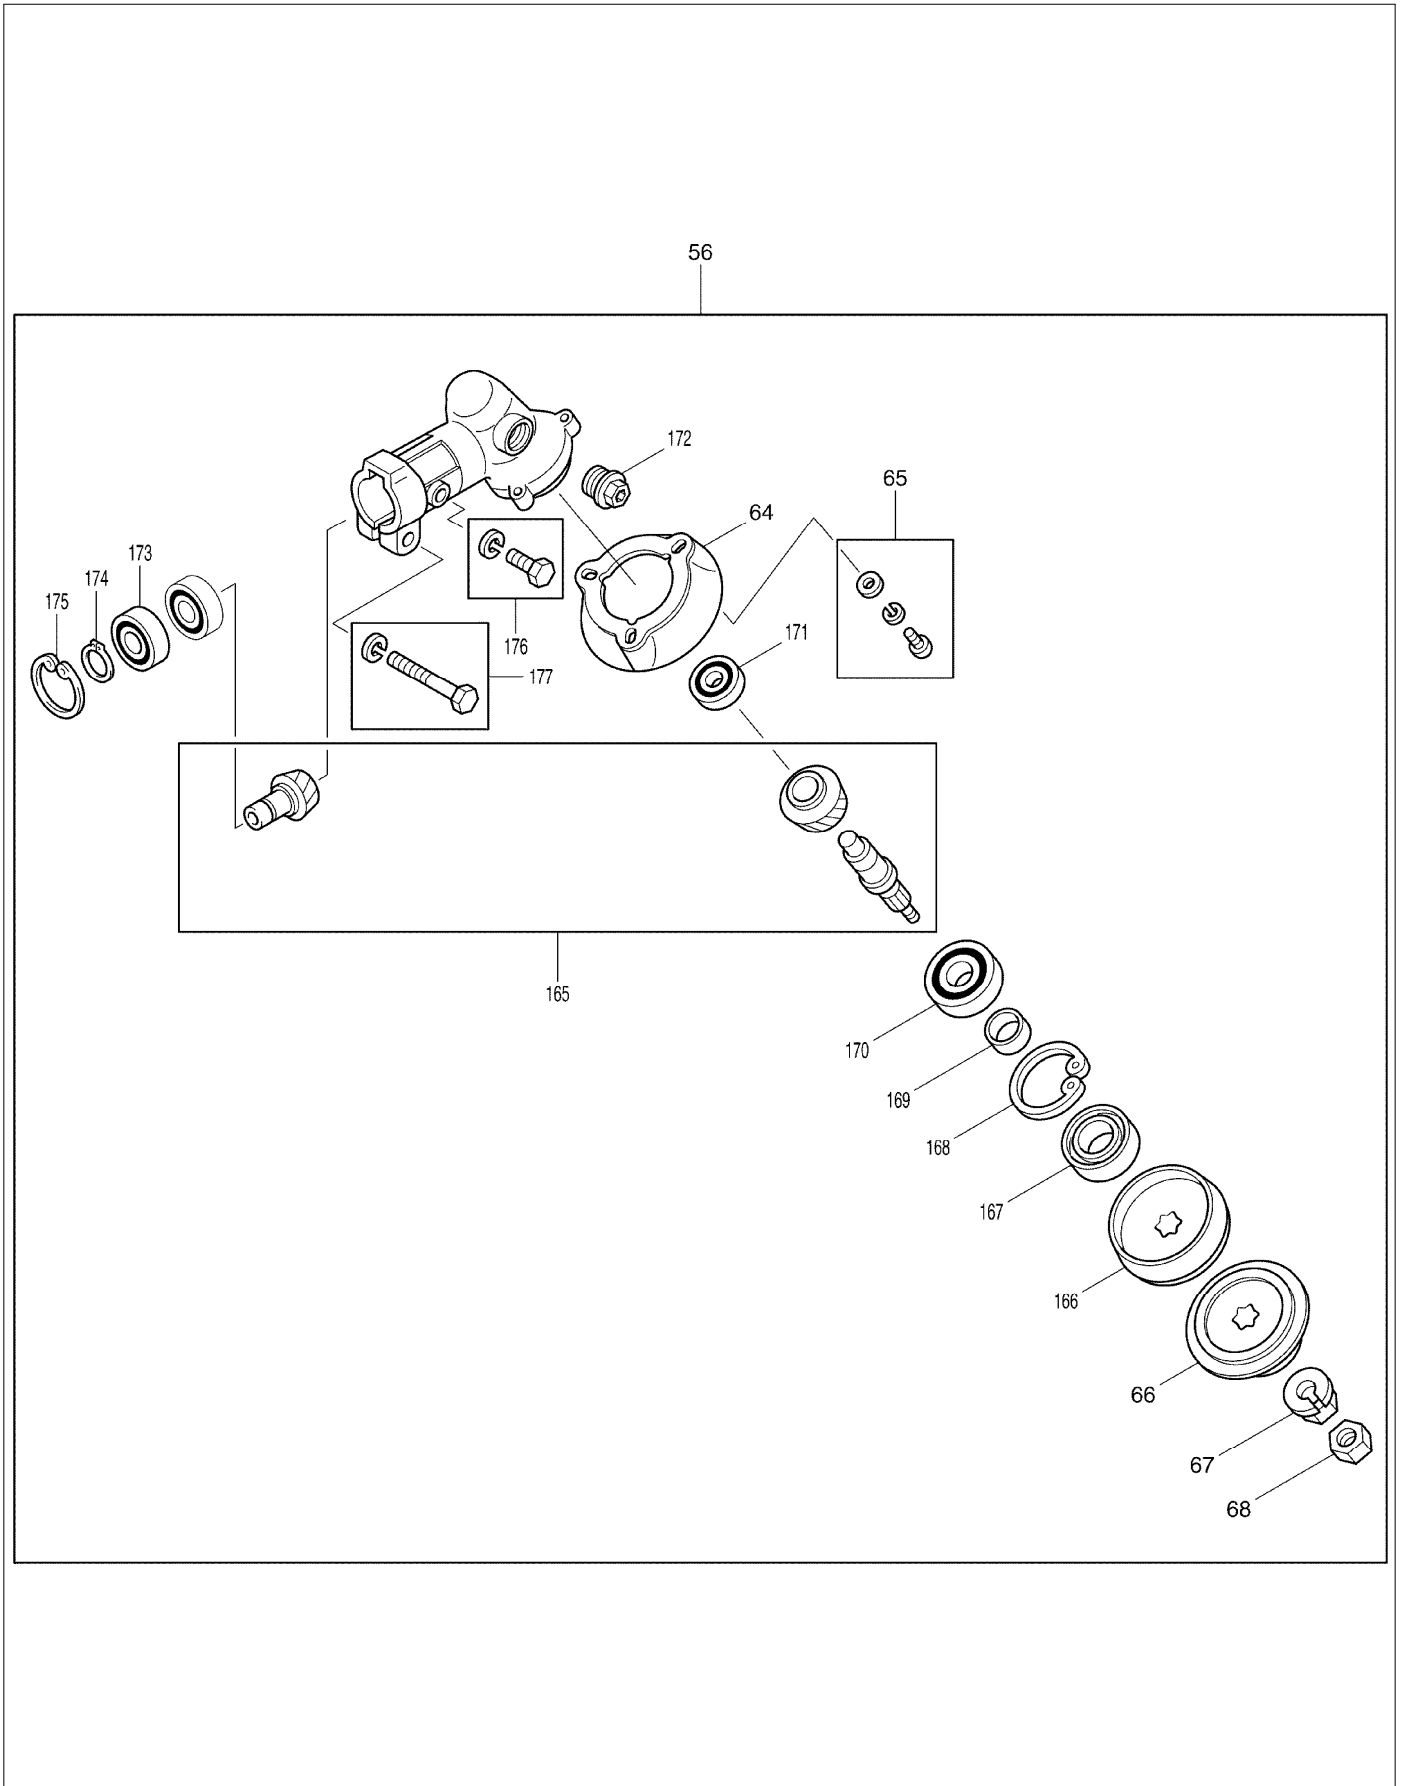

SERVICE DRAWING

MODEL NO. RBK410