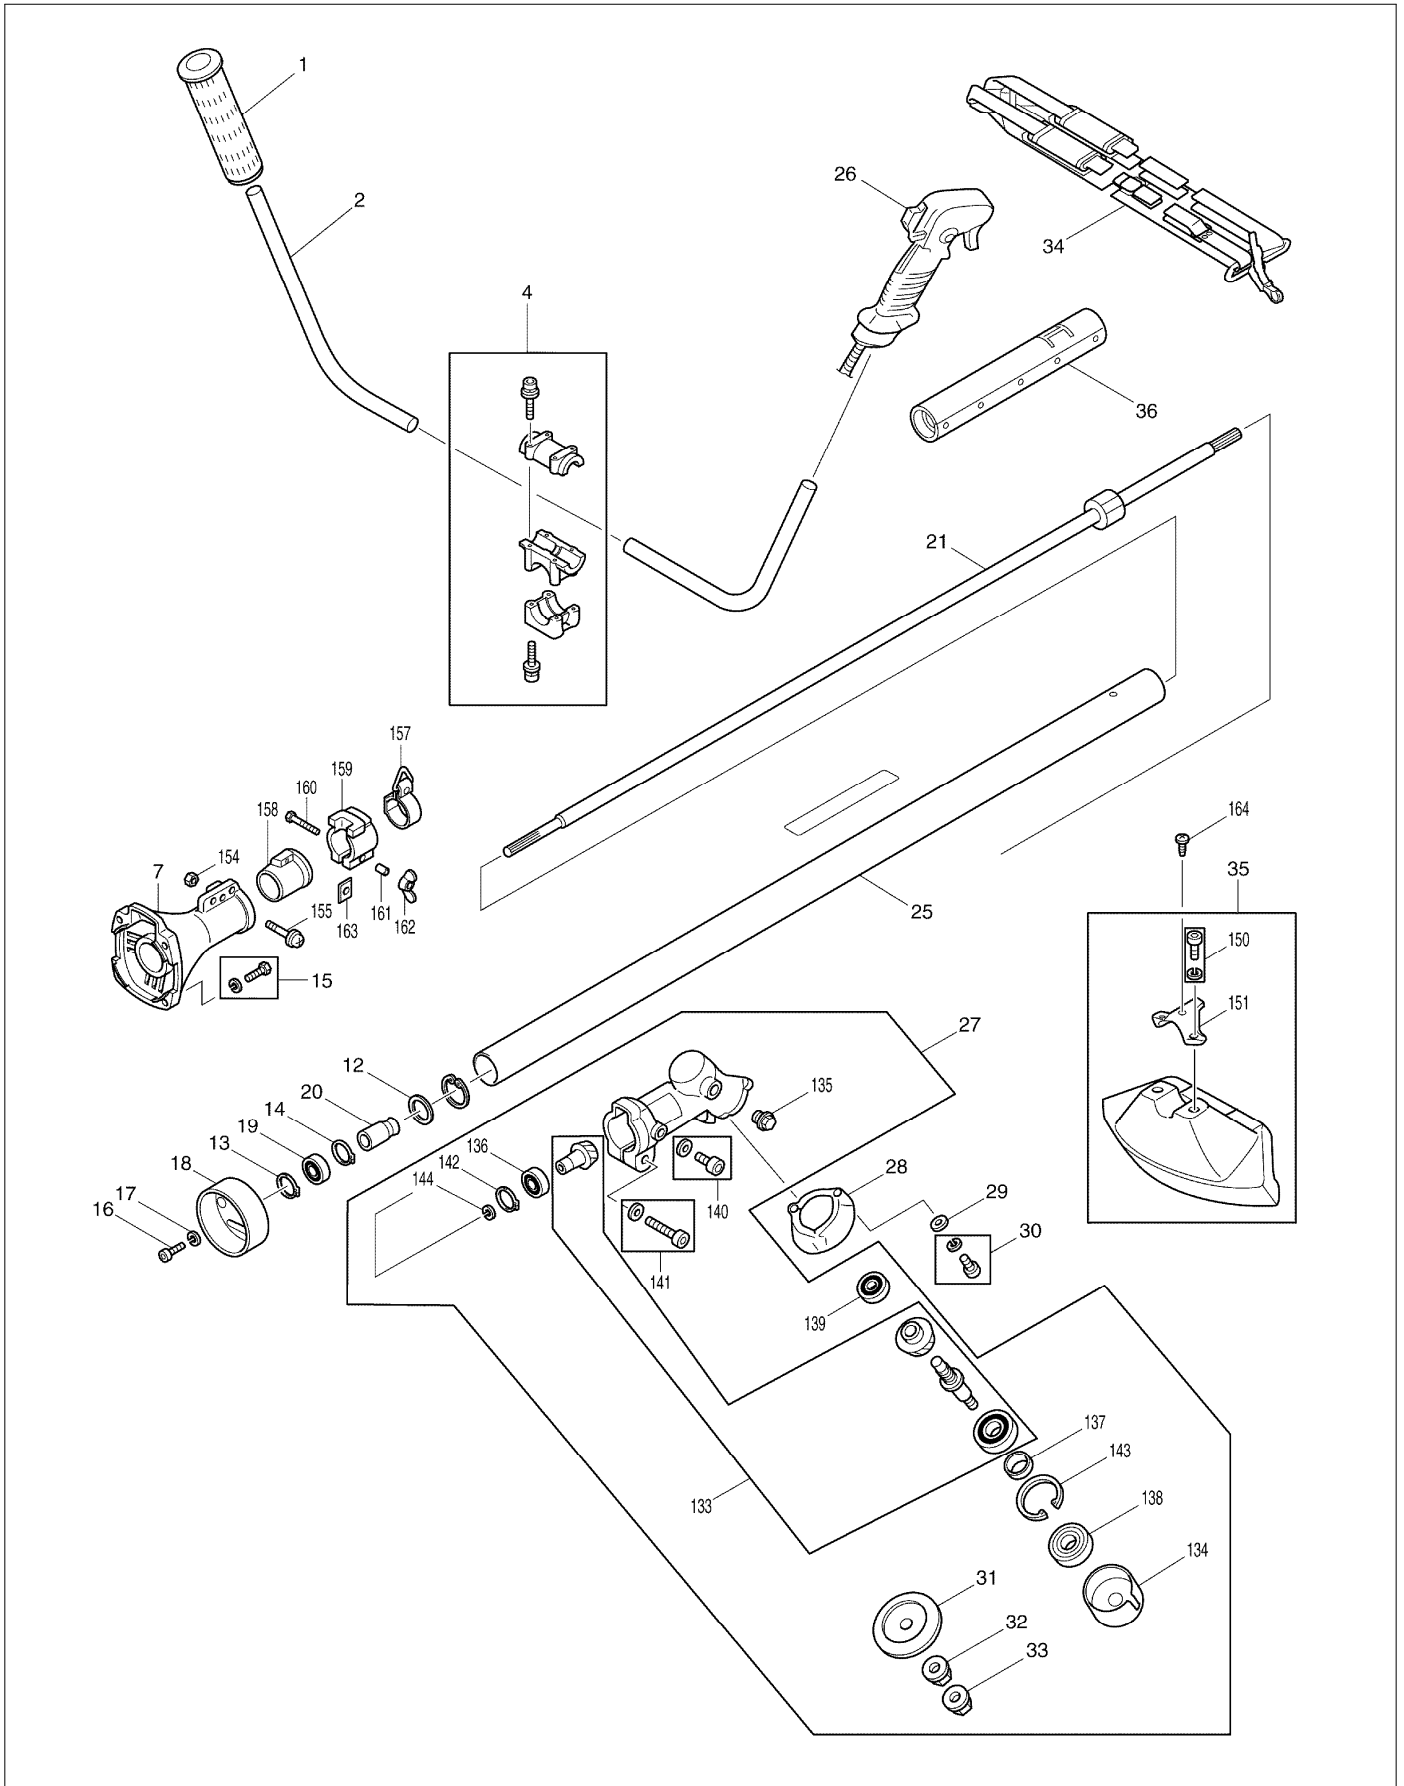

SERVICE DRAWING

MODEL NO. RBC410