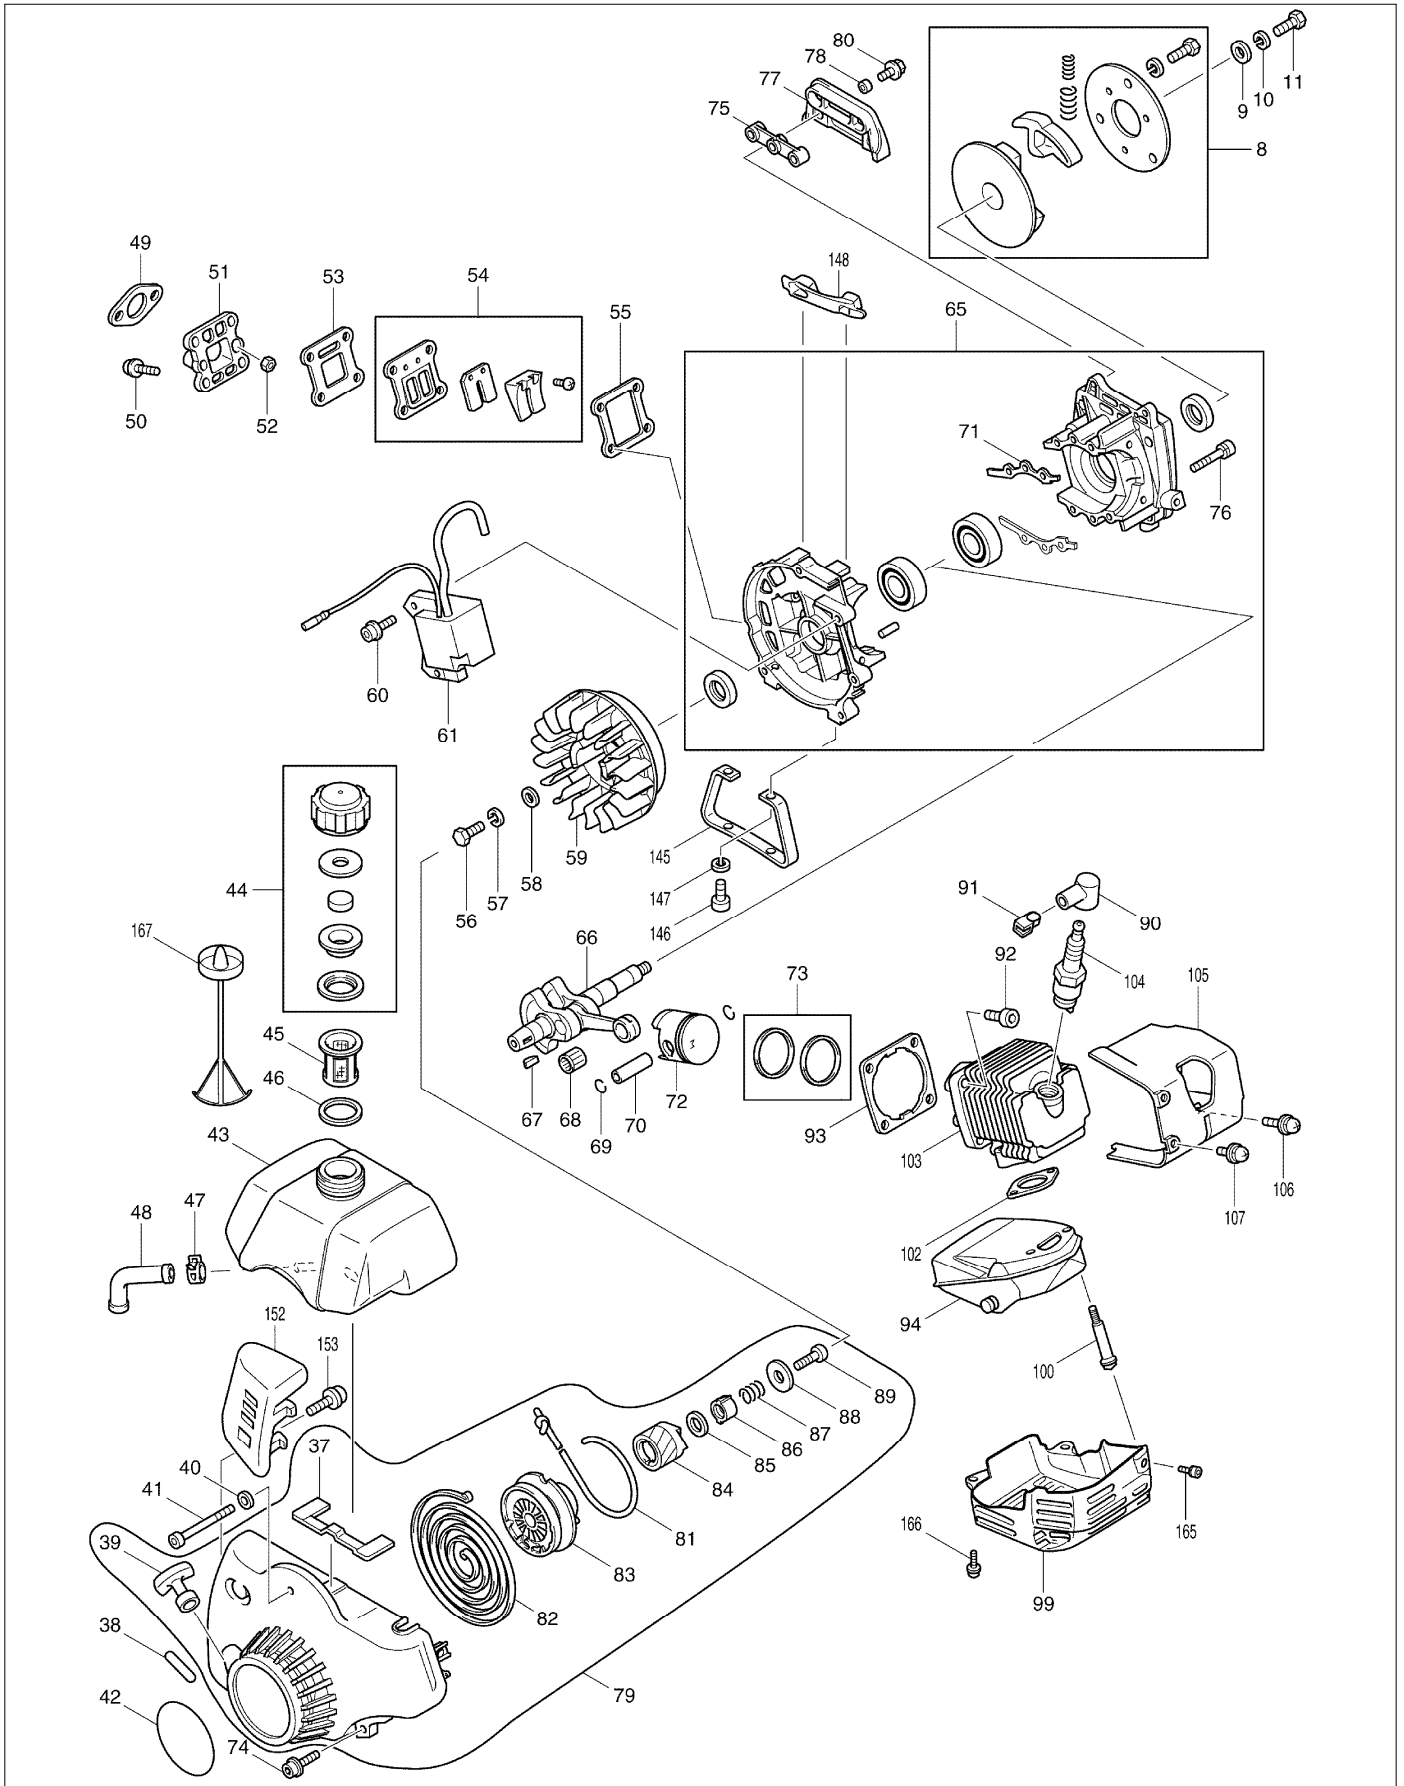

SERVICE DRAWING

MODEL NO. RBC410