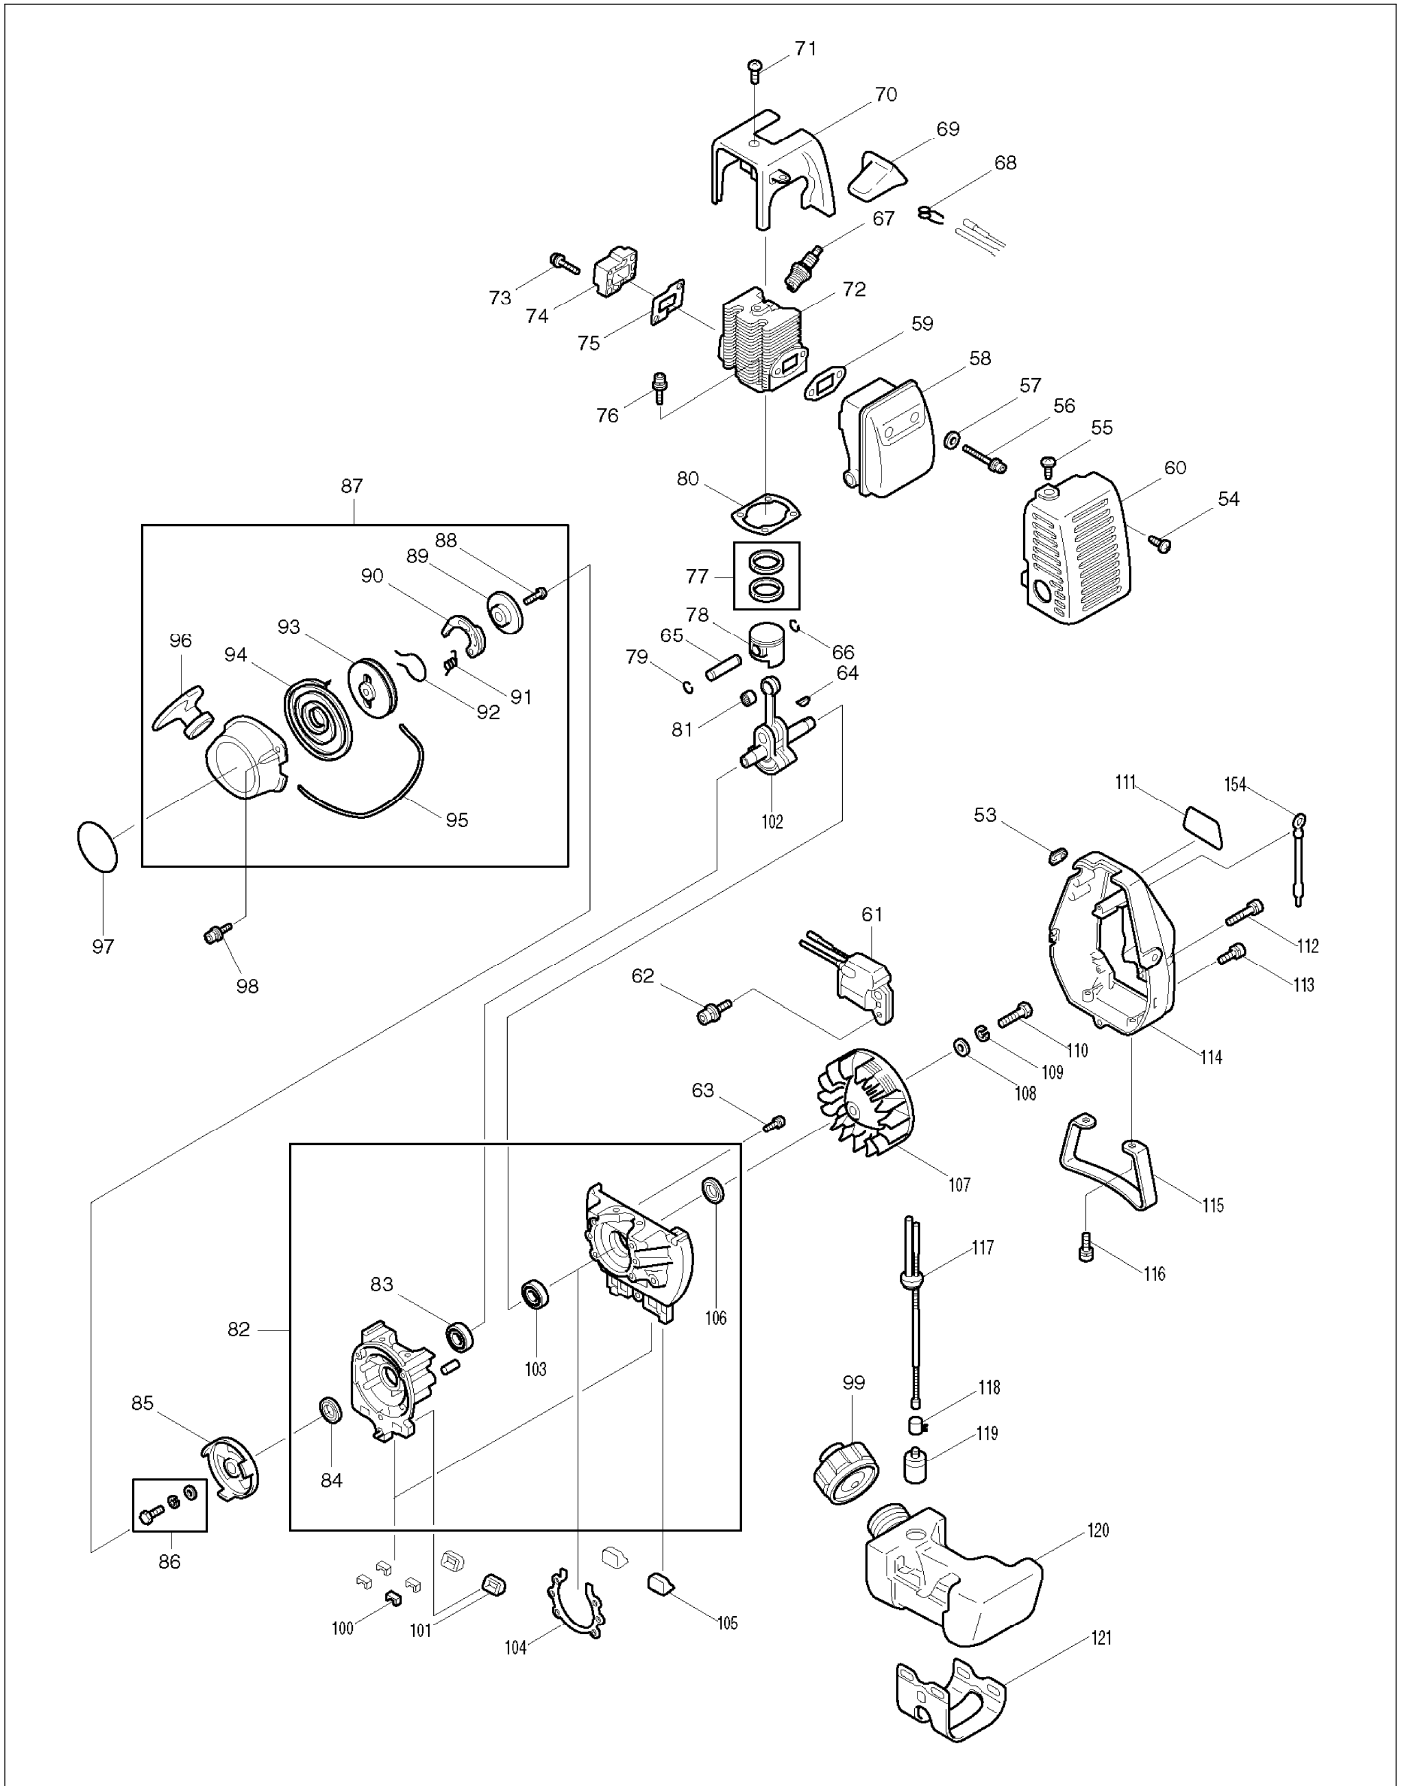

SERVICE DRAWING

MODEL NO. RBC310