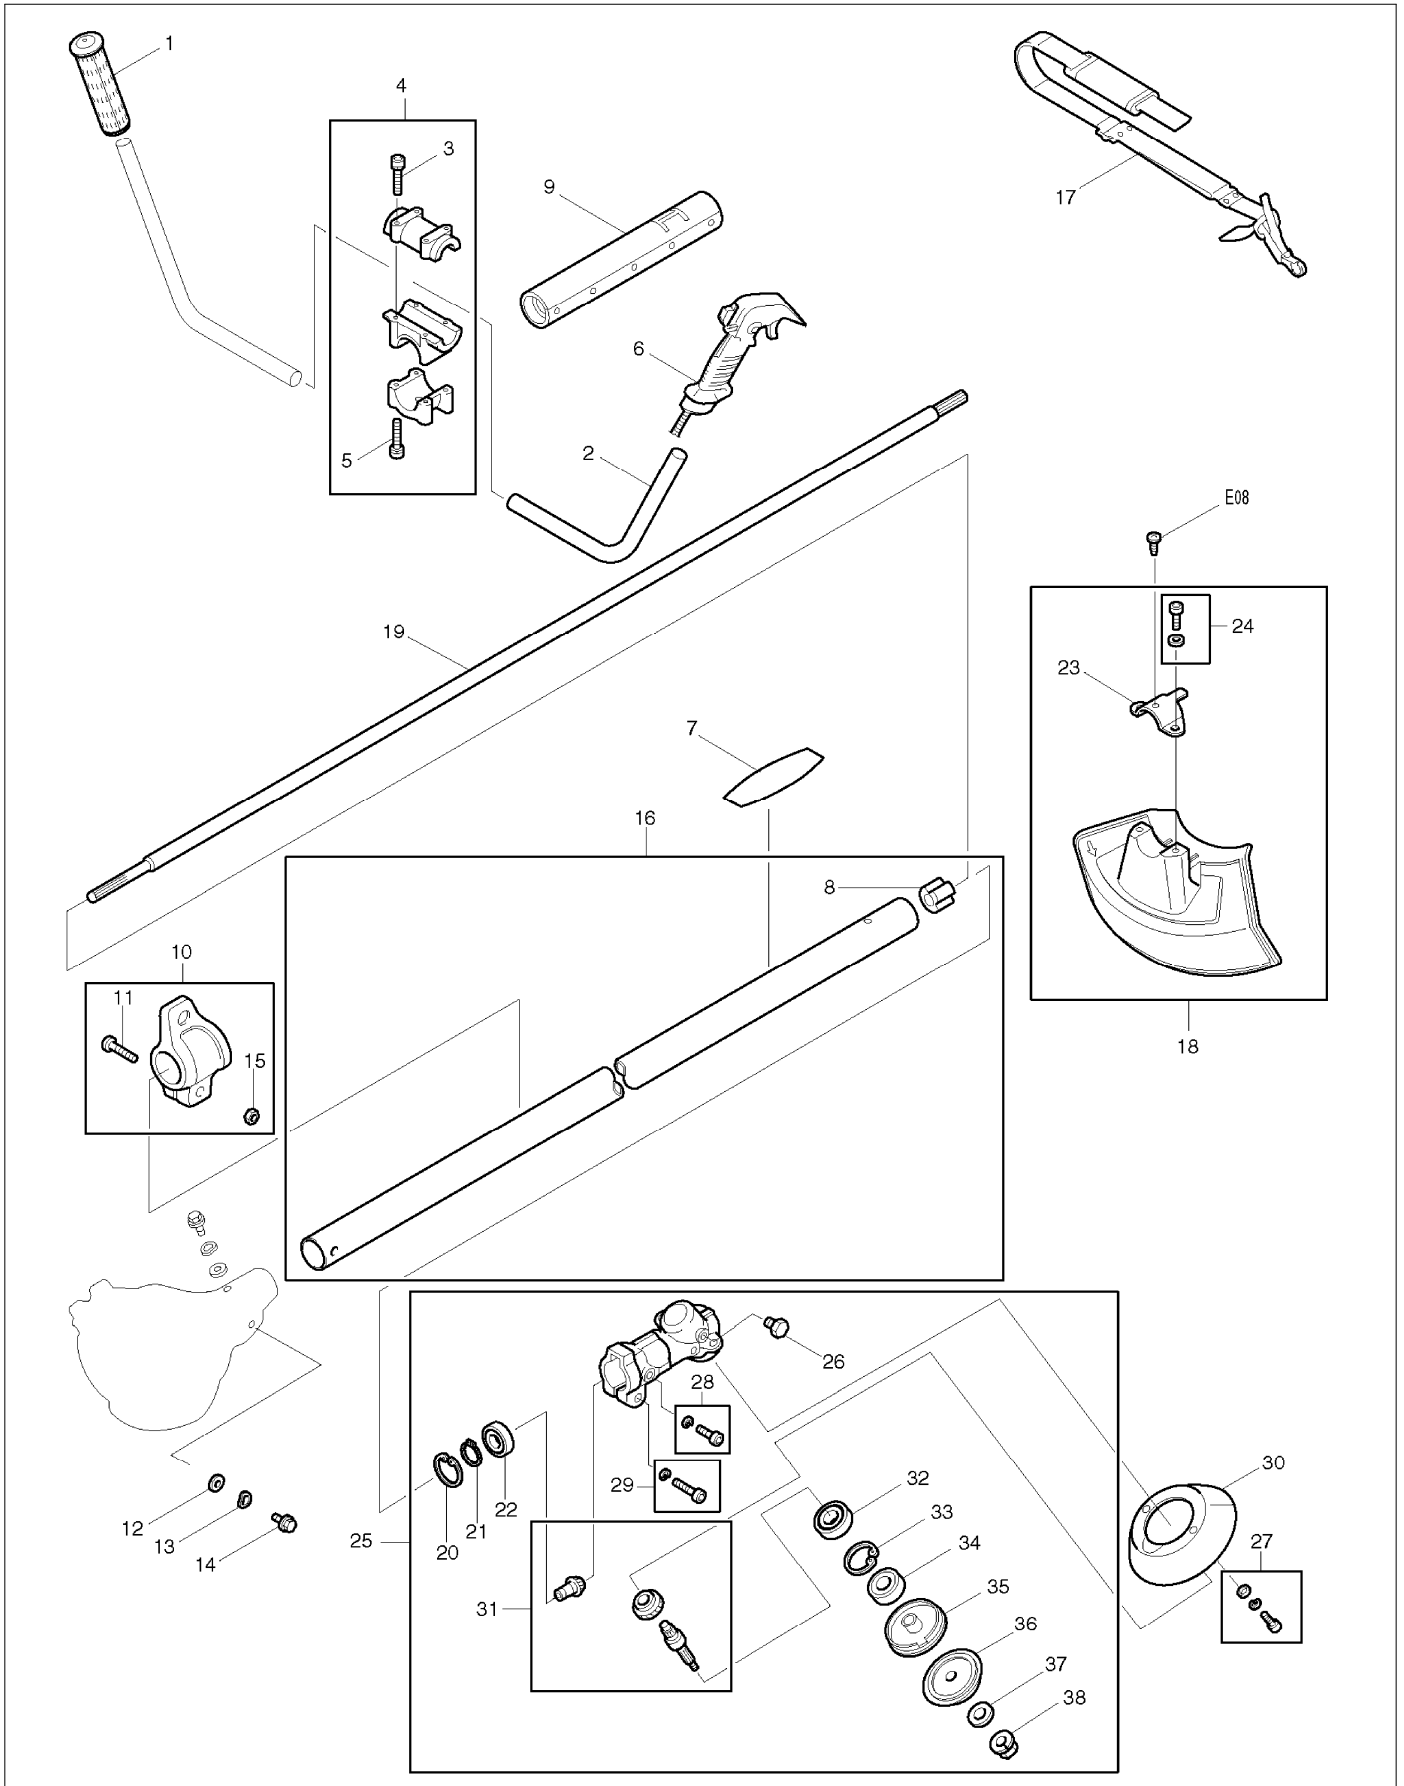

SERVICE DRAWING

MODEL NO. RBC260