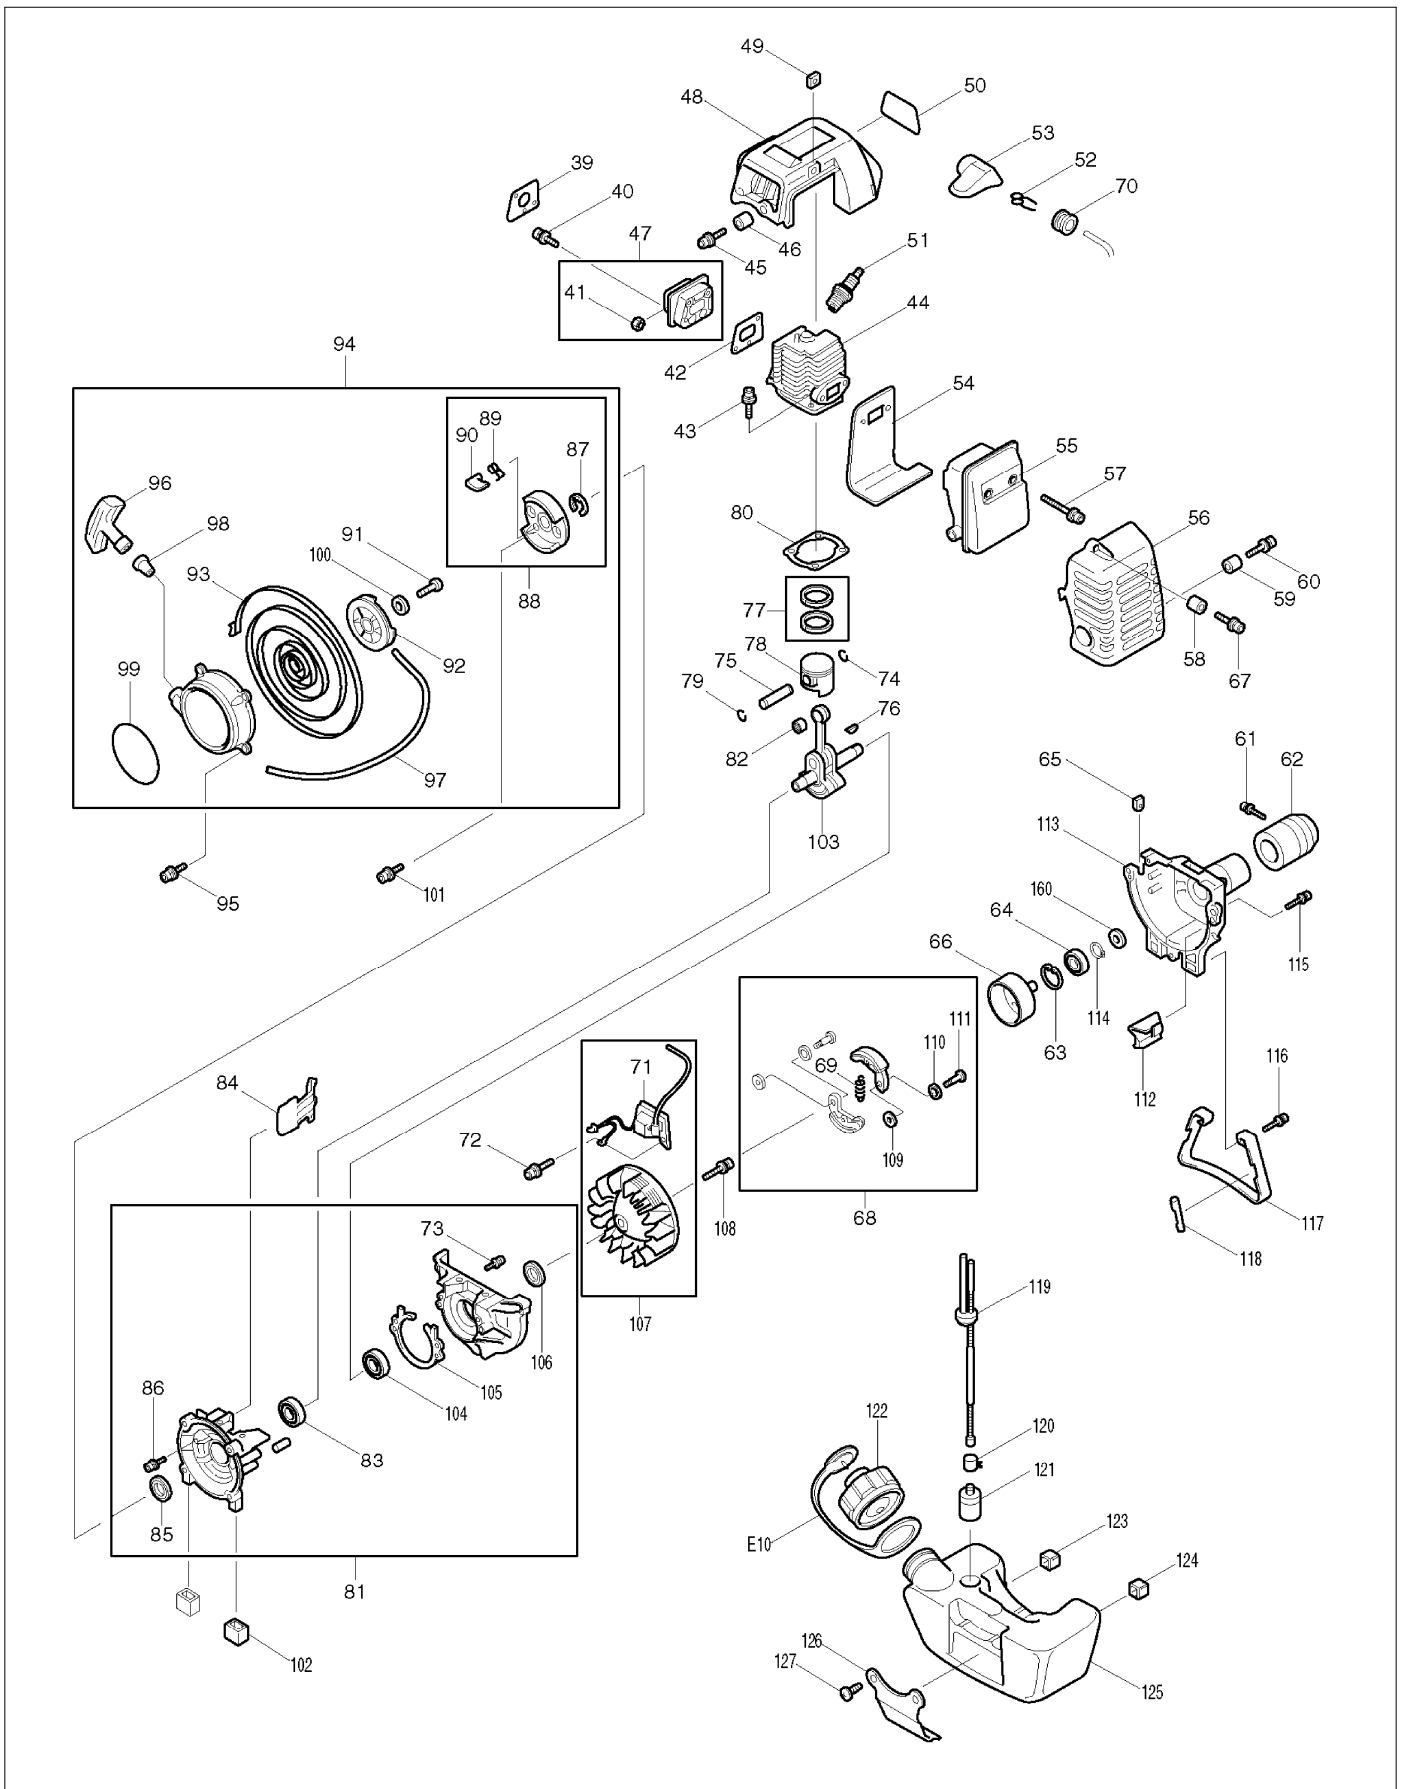

SERVICE DRAWING

MODEL NO. RBC260