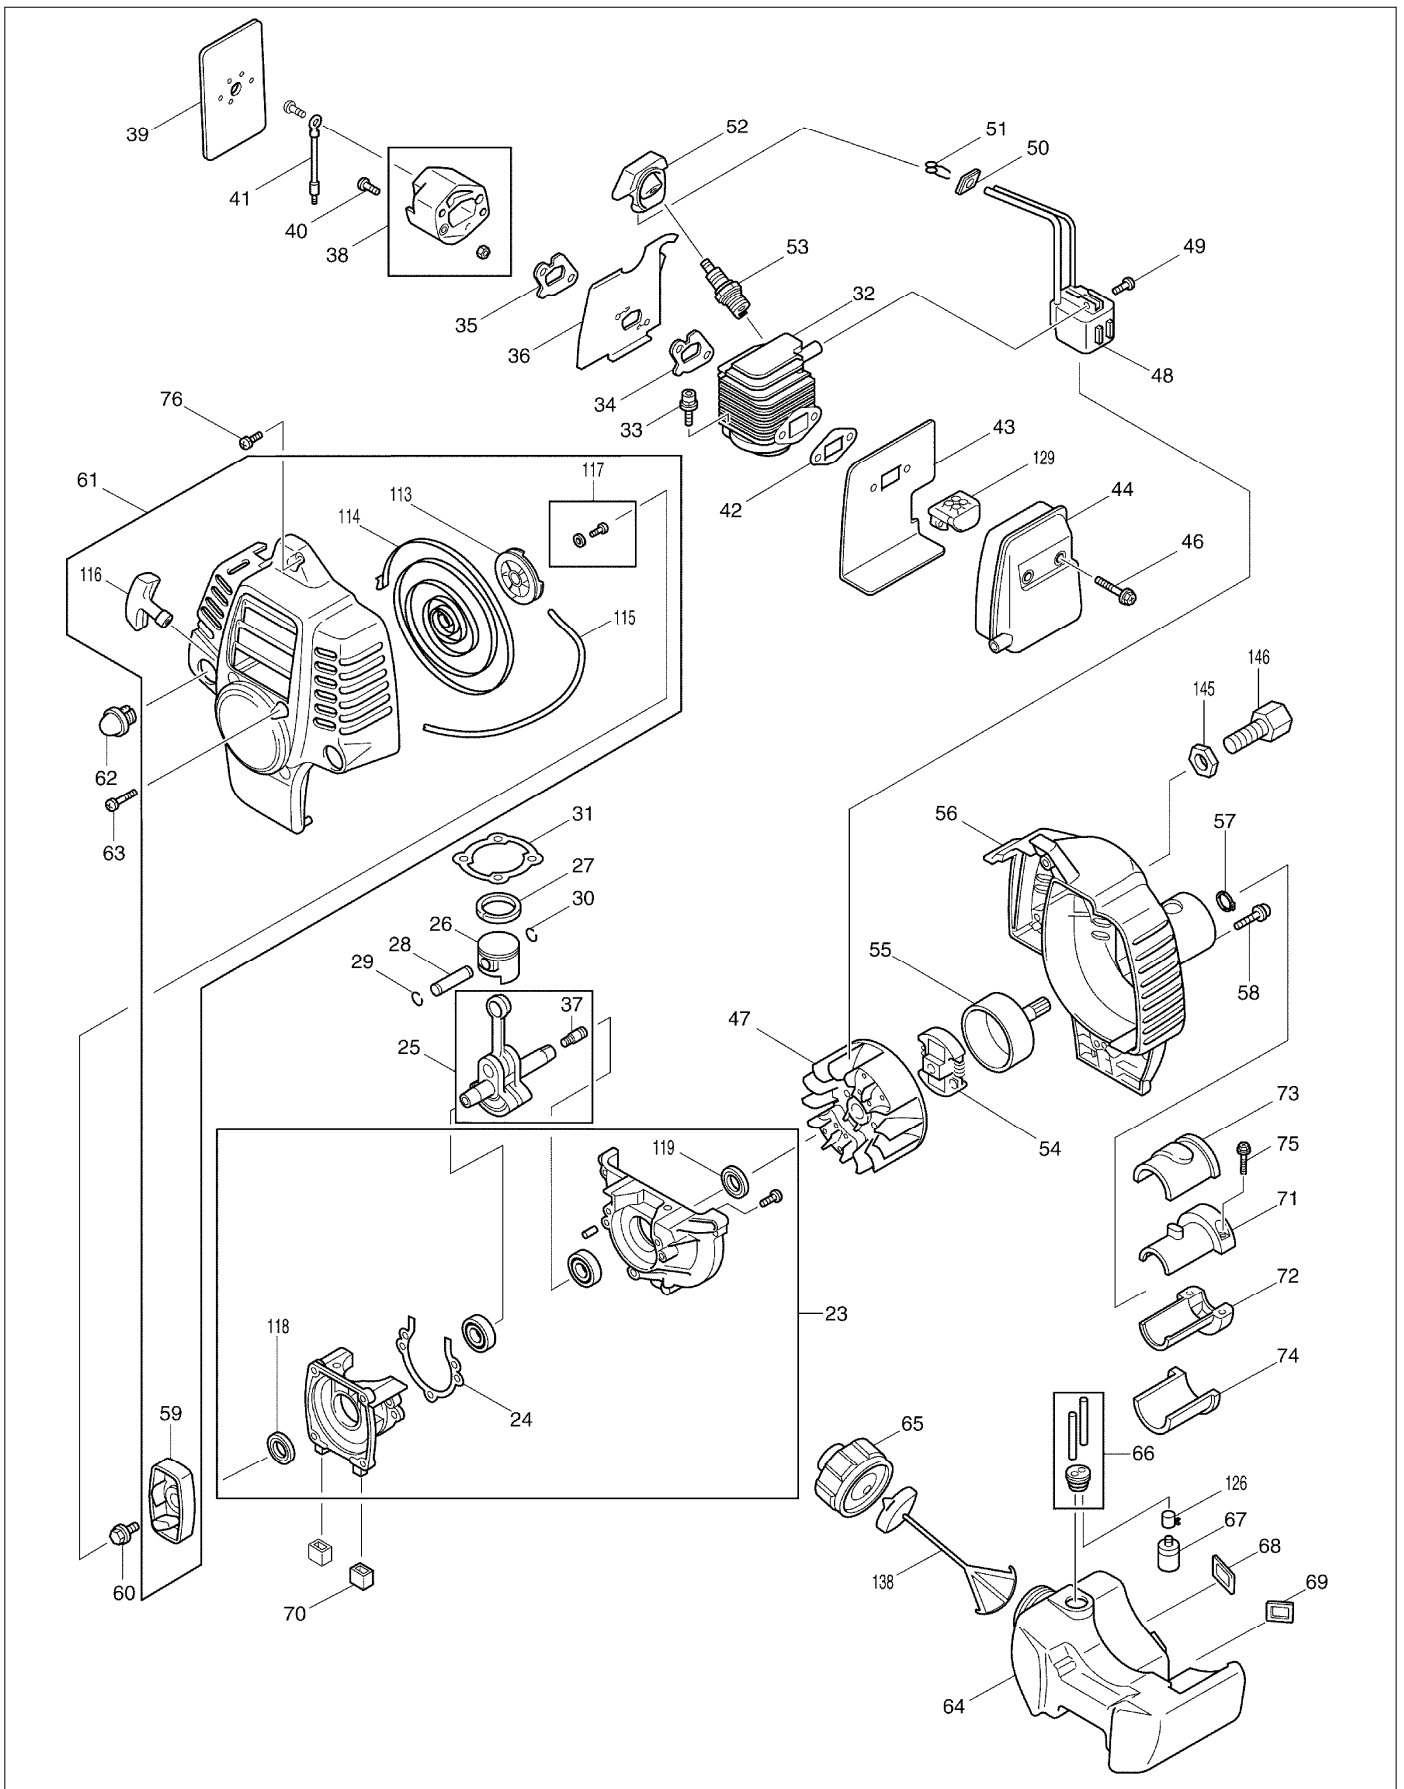

SERVICE DRAWING

MODEL NO. RBC251