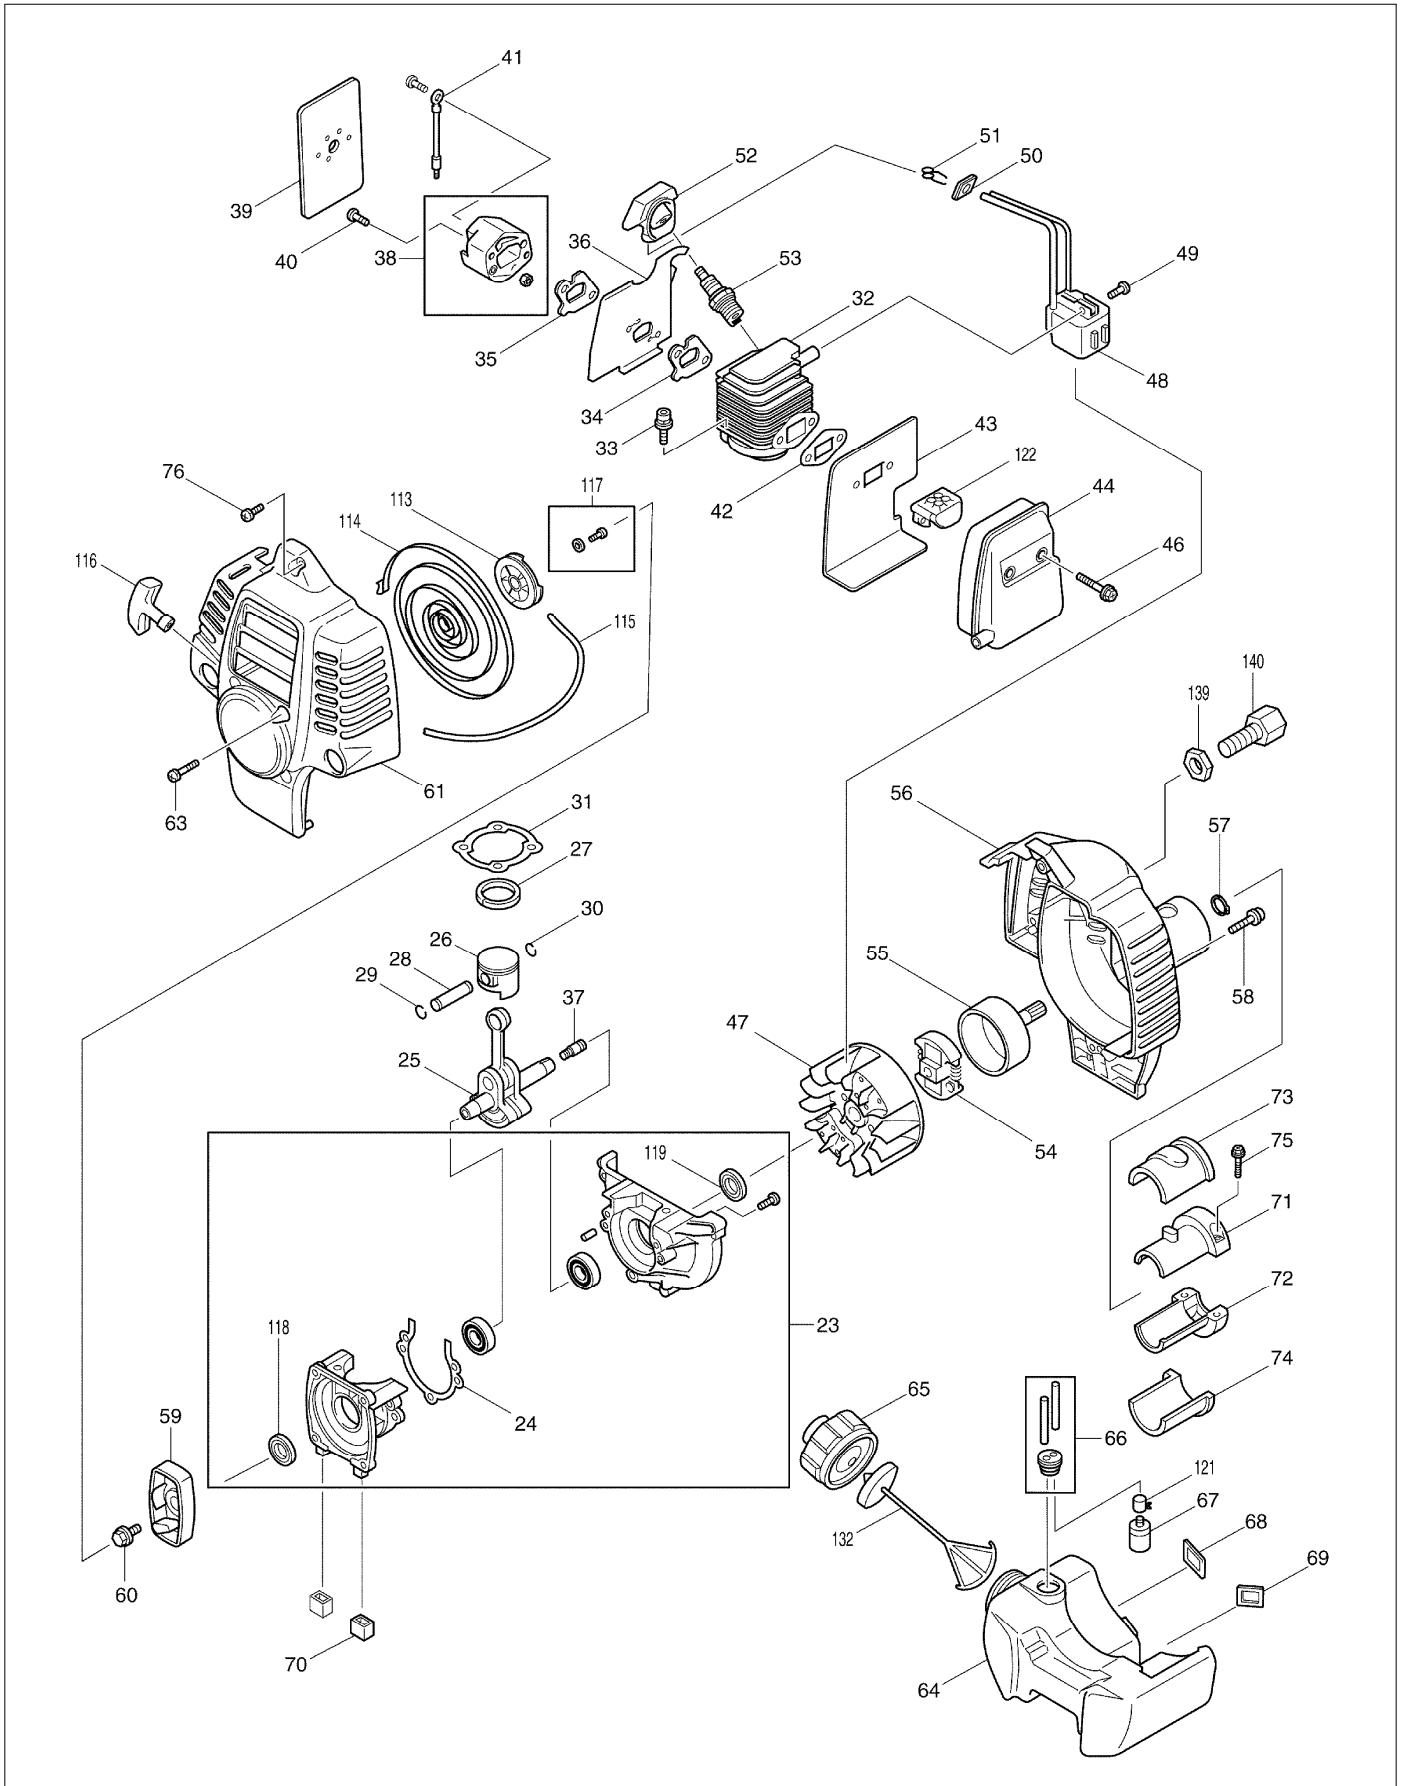

SERVICE DRAWING

MODEL NO. RBC221