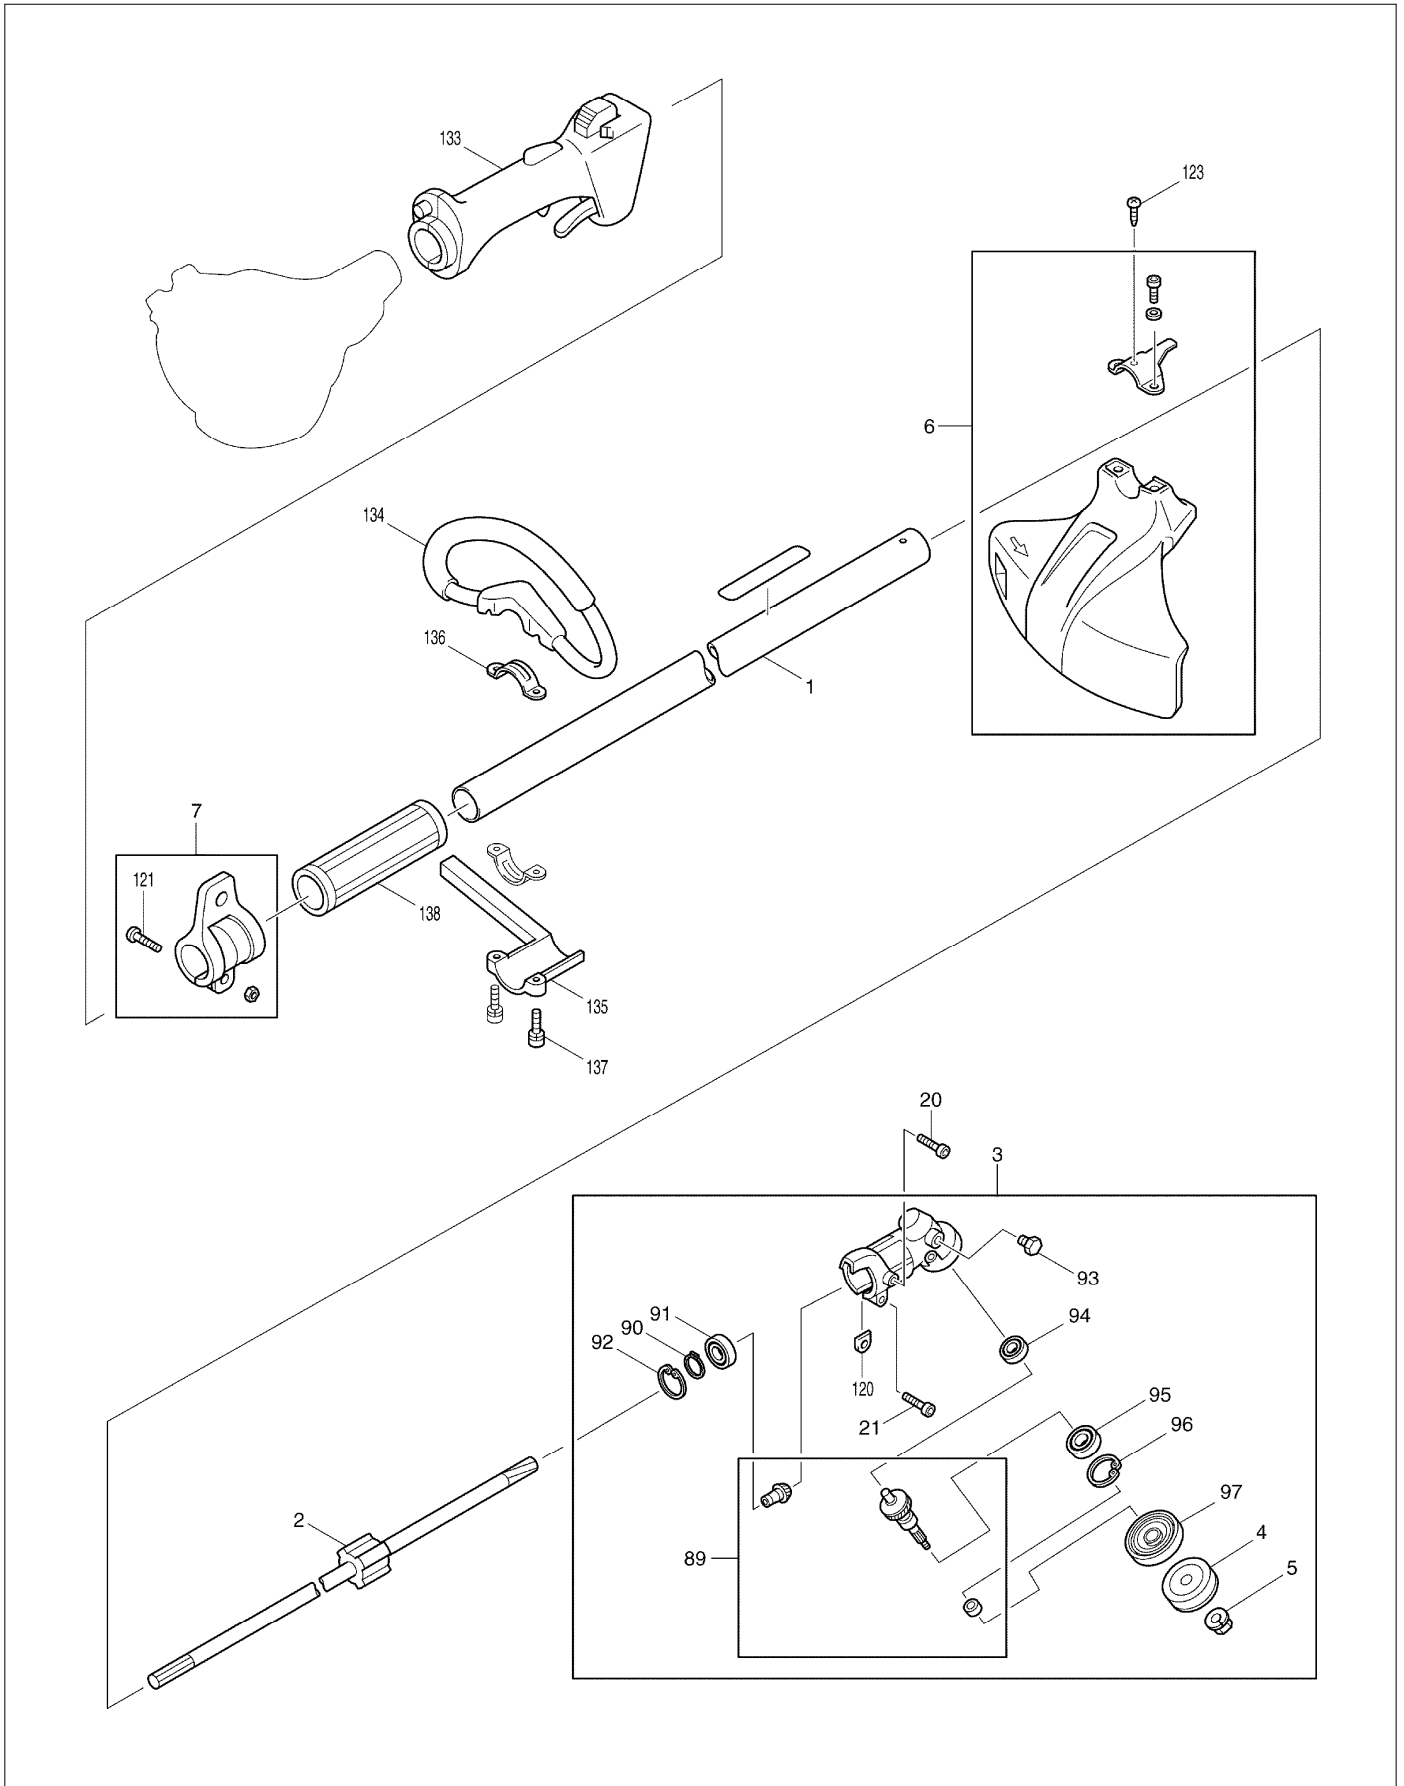

SPARE PARTS LIST

PAGE 3

MODEL NO. RBC221

ITEM	PART NO.	DESCRIPTION	QTY	NOTE
134	6274004010	LOOP HANDLE	1	
135	6274004020	LOOP HANDLE BAR	1	
136	6214014010	GUARD STAY	2	
137	6274004041	SOCKET HEAD BOLT M6X18	2	
138	6271501501	SPACER	1	
139	5316005450	ADJUST NUT	1	
140	5216008010	ADJUST SCREW	1	
141	5236046130	Pump Body Assembly MS252U	1	
142	5236046060	Air Purge Body Ass'y	1	
143	5246001150	PRIMER PUMP	1	
A01	6207003002	Tartóheveder, komplett RBC250/	1	
A02	B-02945	NYLON CUTTING HEAD 4Y (L.H)	1	
A03	6279016001	TOOL KIT INC. A04,A05	1	
A04	0717049990	HEX. WRENCH	1	
A05	0717059990	HEX. WRENCH	1	

SERVICE DRAWING

MODEL NO. RBC221