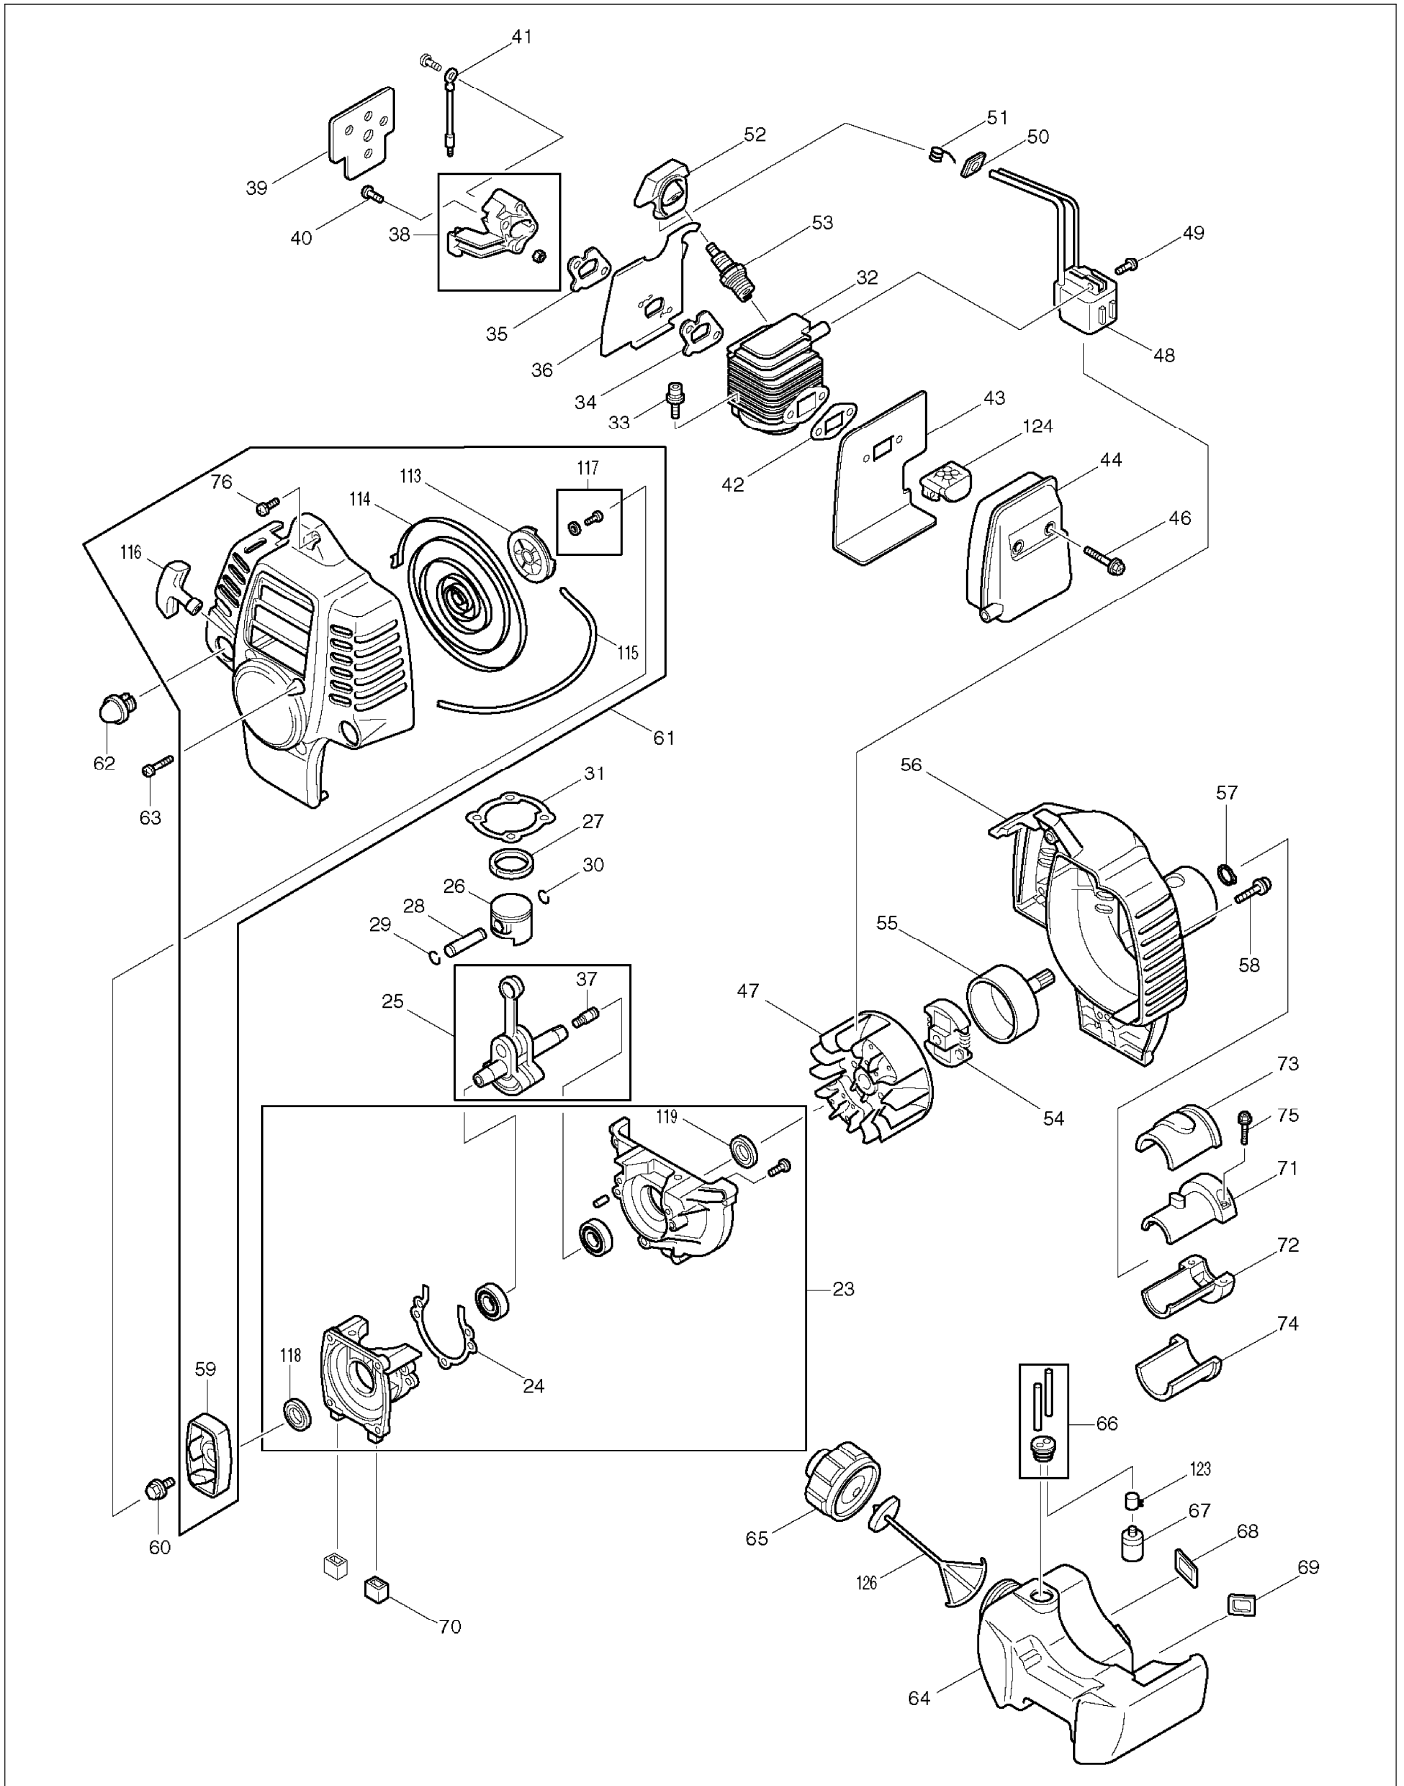

SERVICE DRAWING

MODEL NO. RBC220