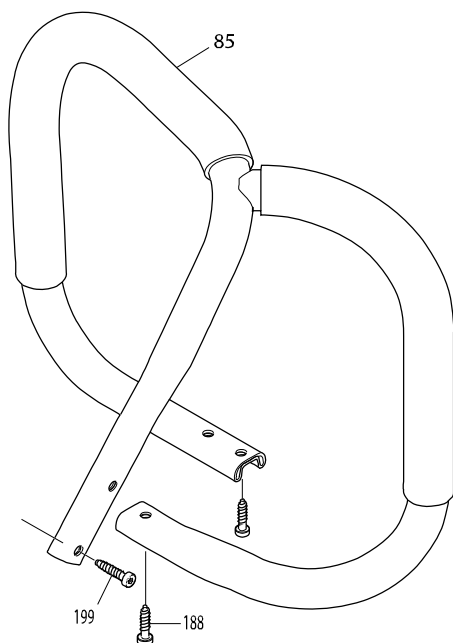

Modellszám PS7310 PETROL CHAIN SAW