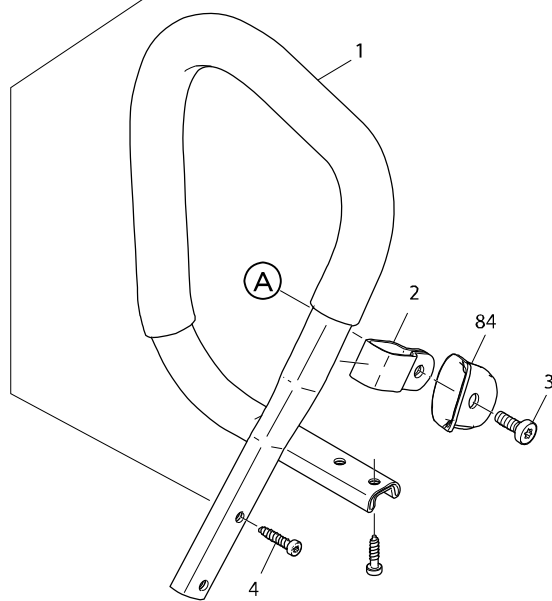

Modellszám PS7310 PETROL CHAIN SAW