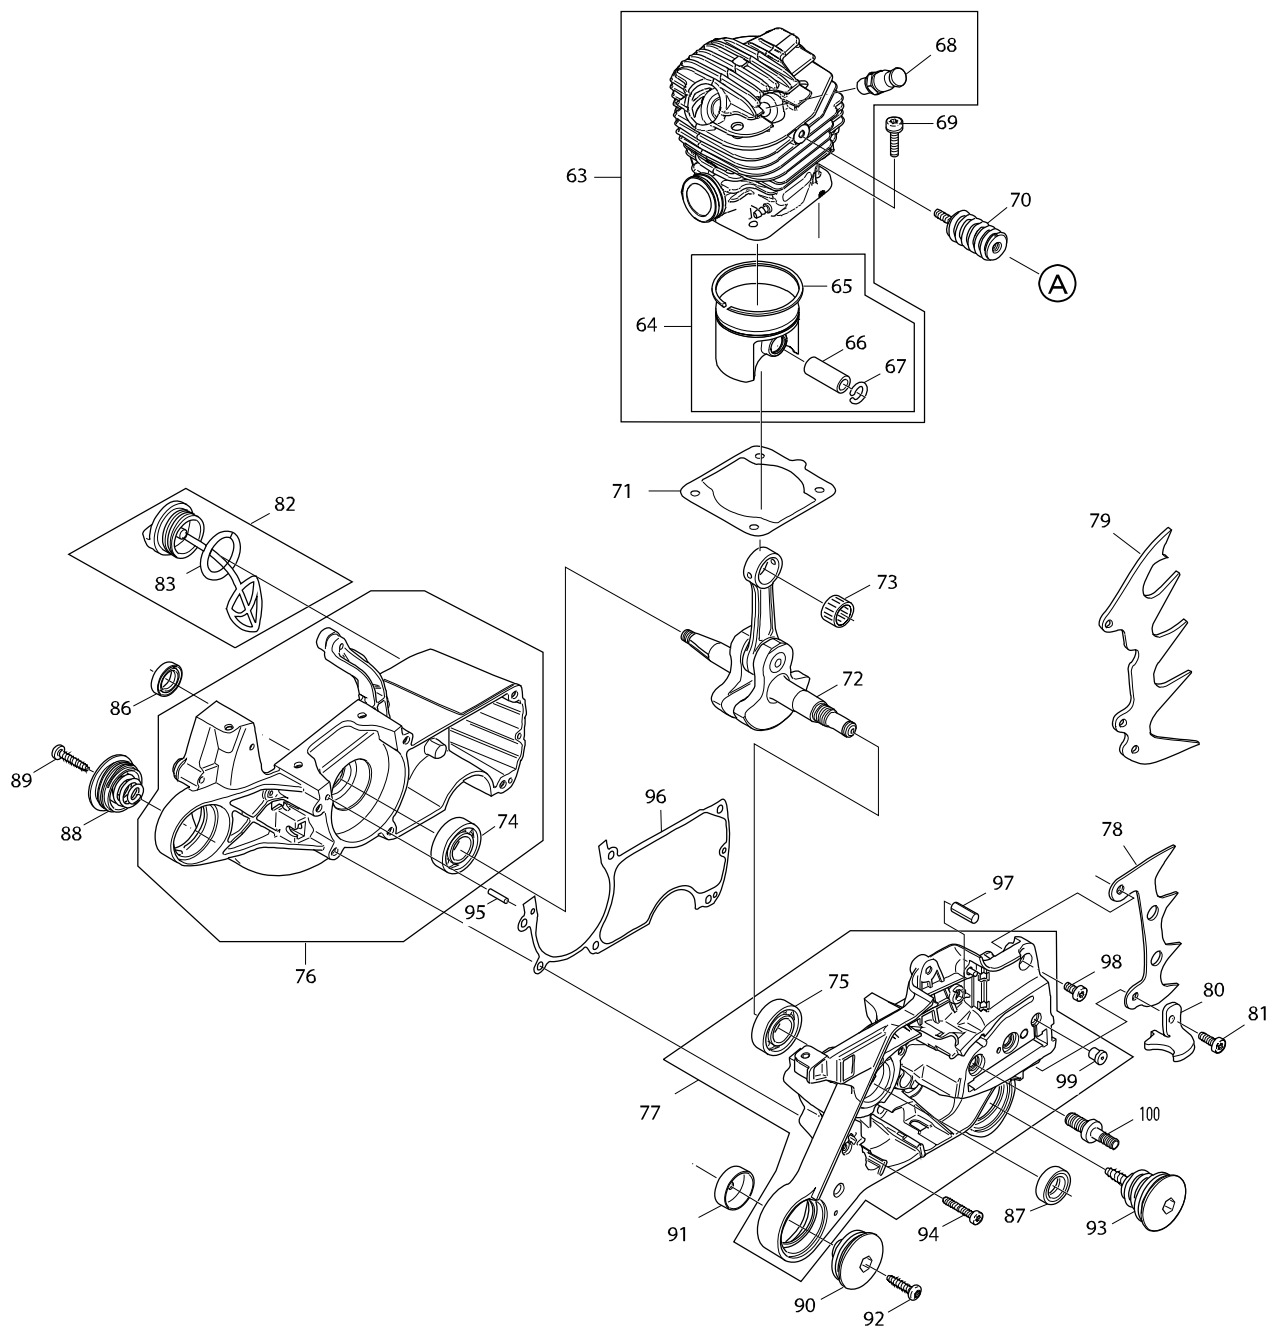

Modellszám PS7310 PETROL CHAIN SAW