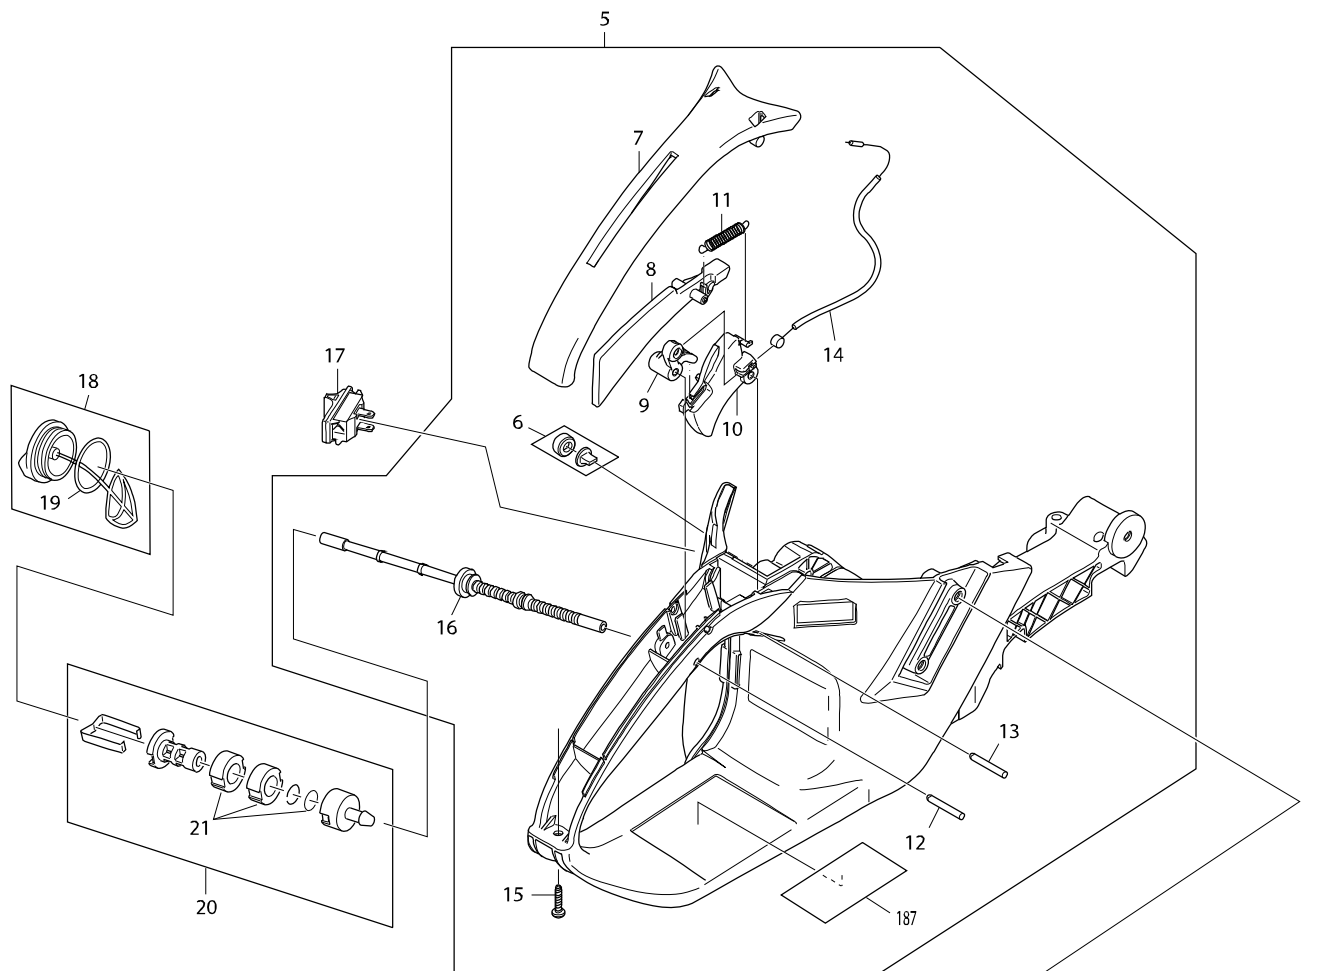

Modellszám PS7310 PETROL CHAIN SAW