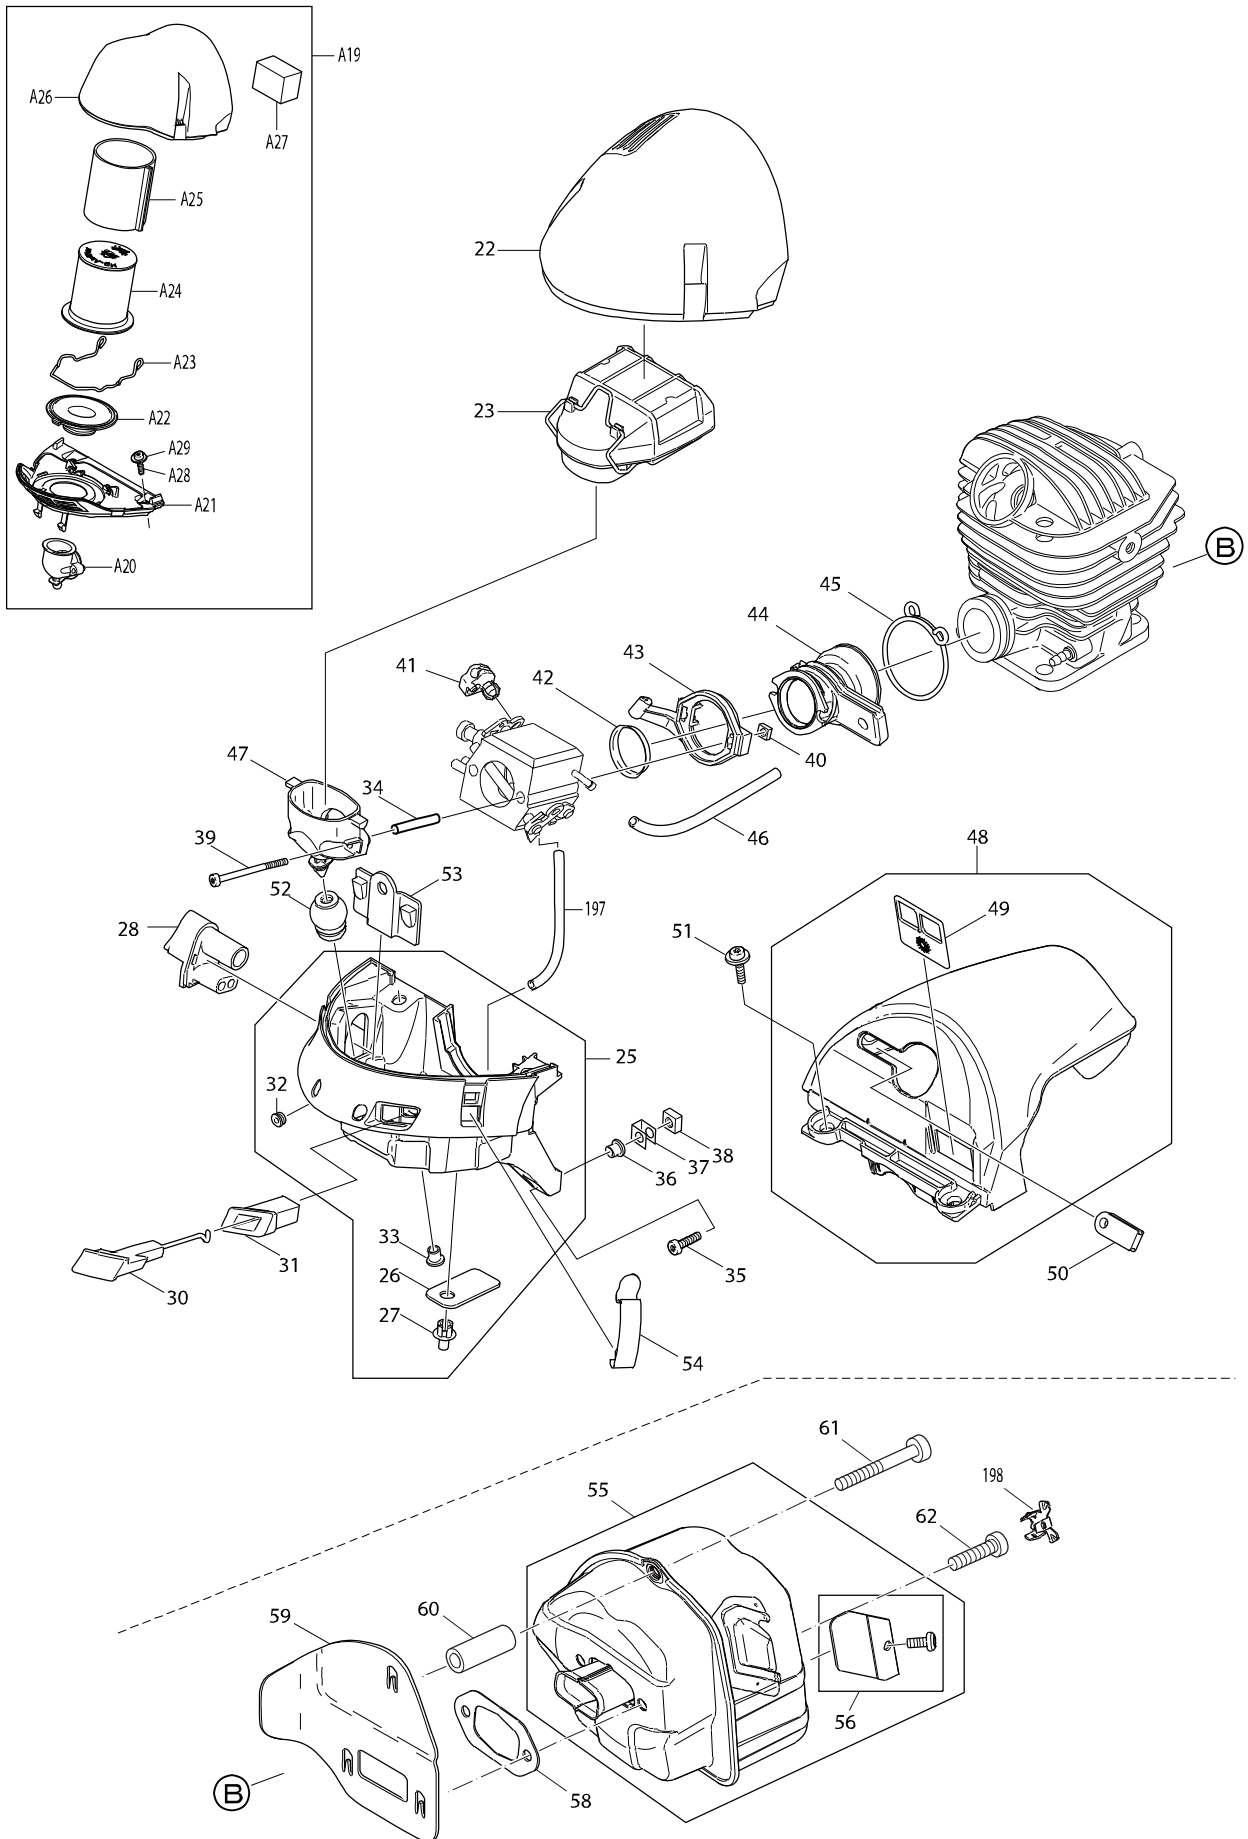

Modellszám PS7310 PETROL CHAIN SAW