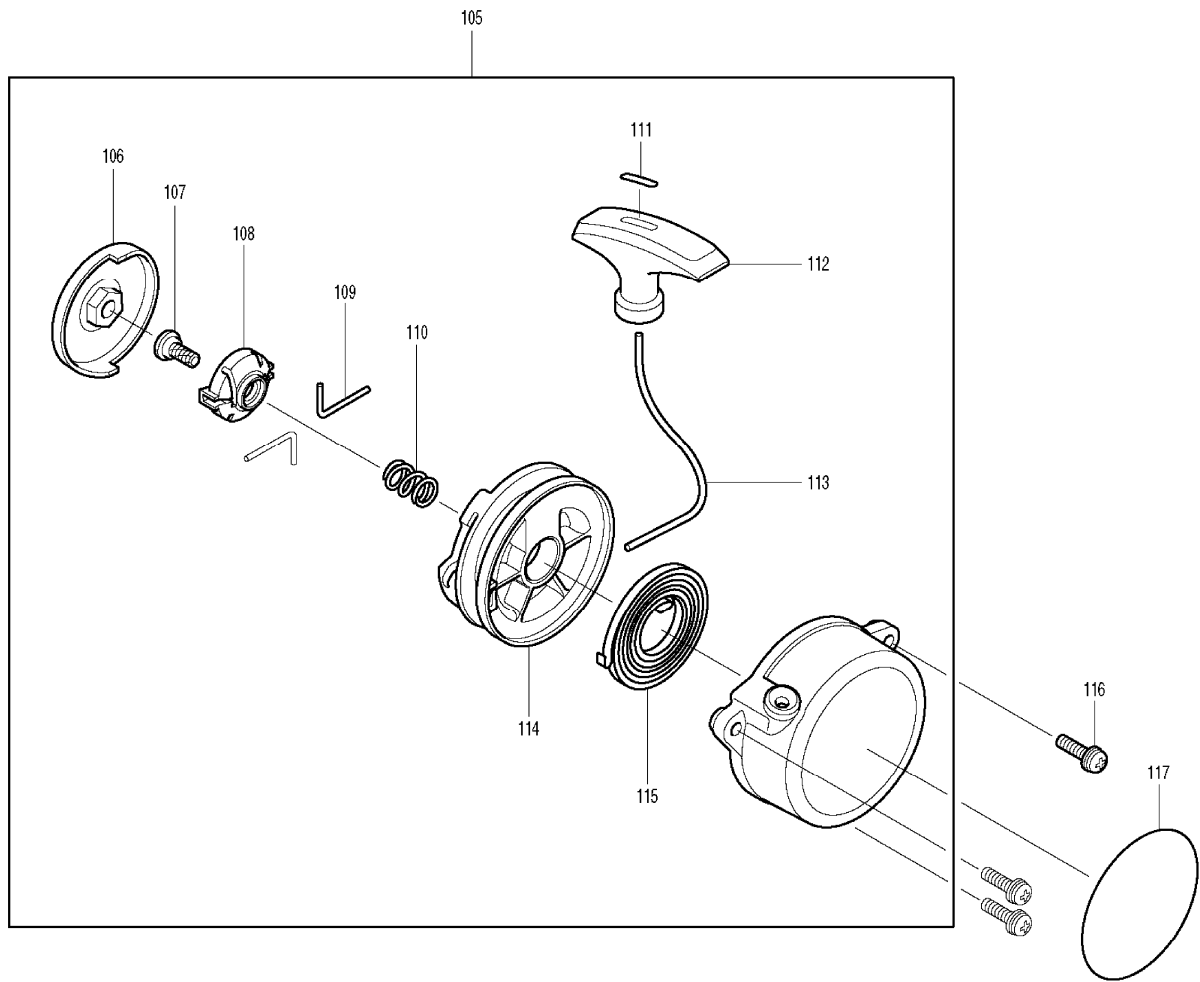

SERVICE DRAWING

MODEL NO. PB76004