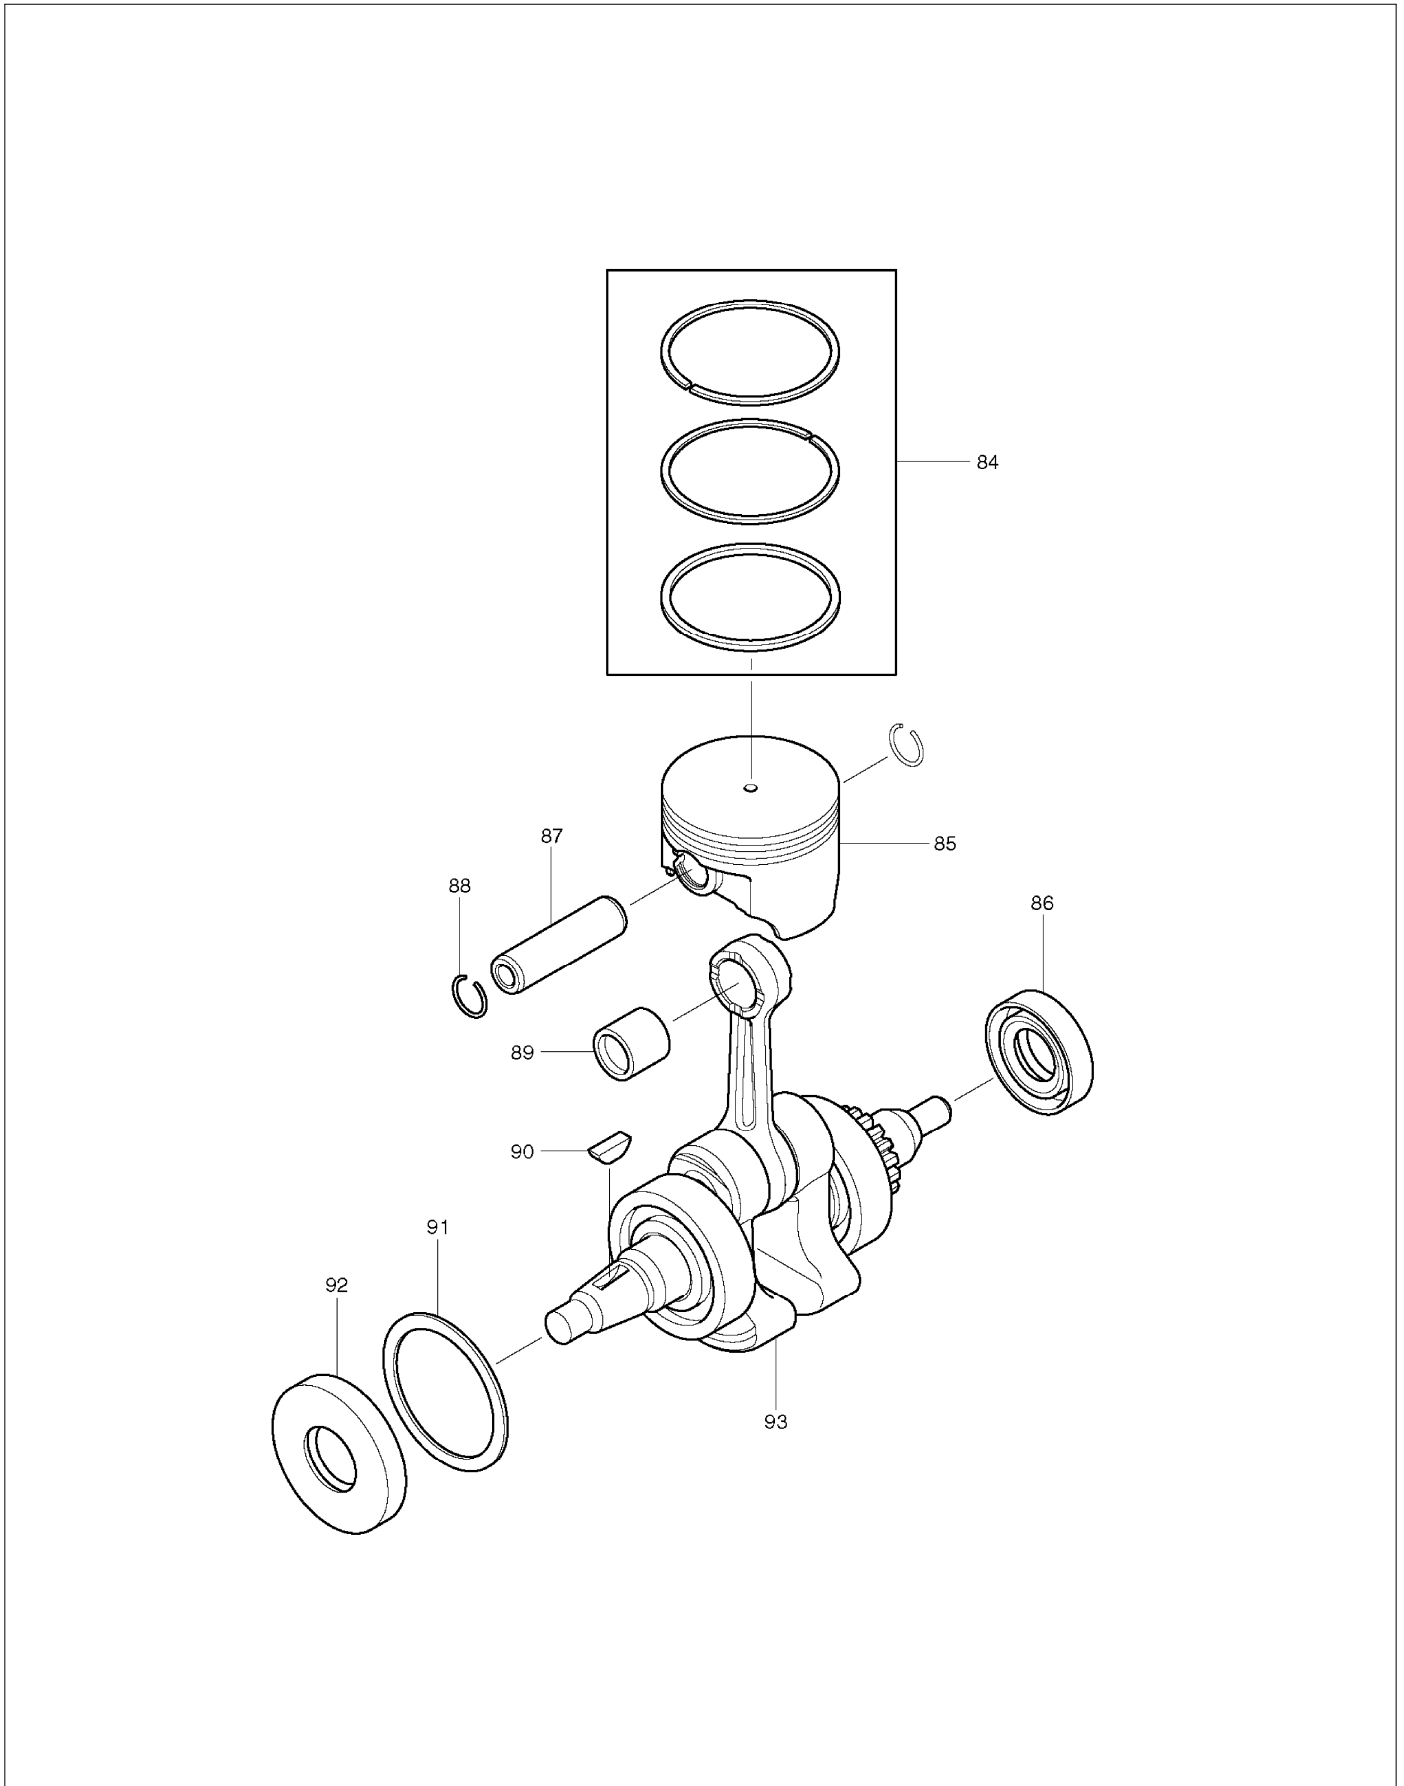

SERVICE DRAWING

MODEL NO. PB76004