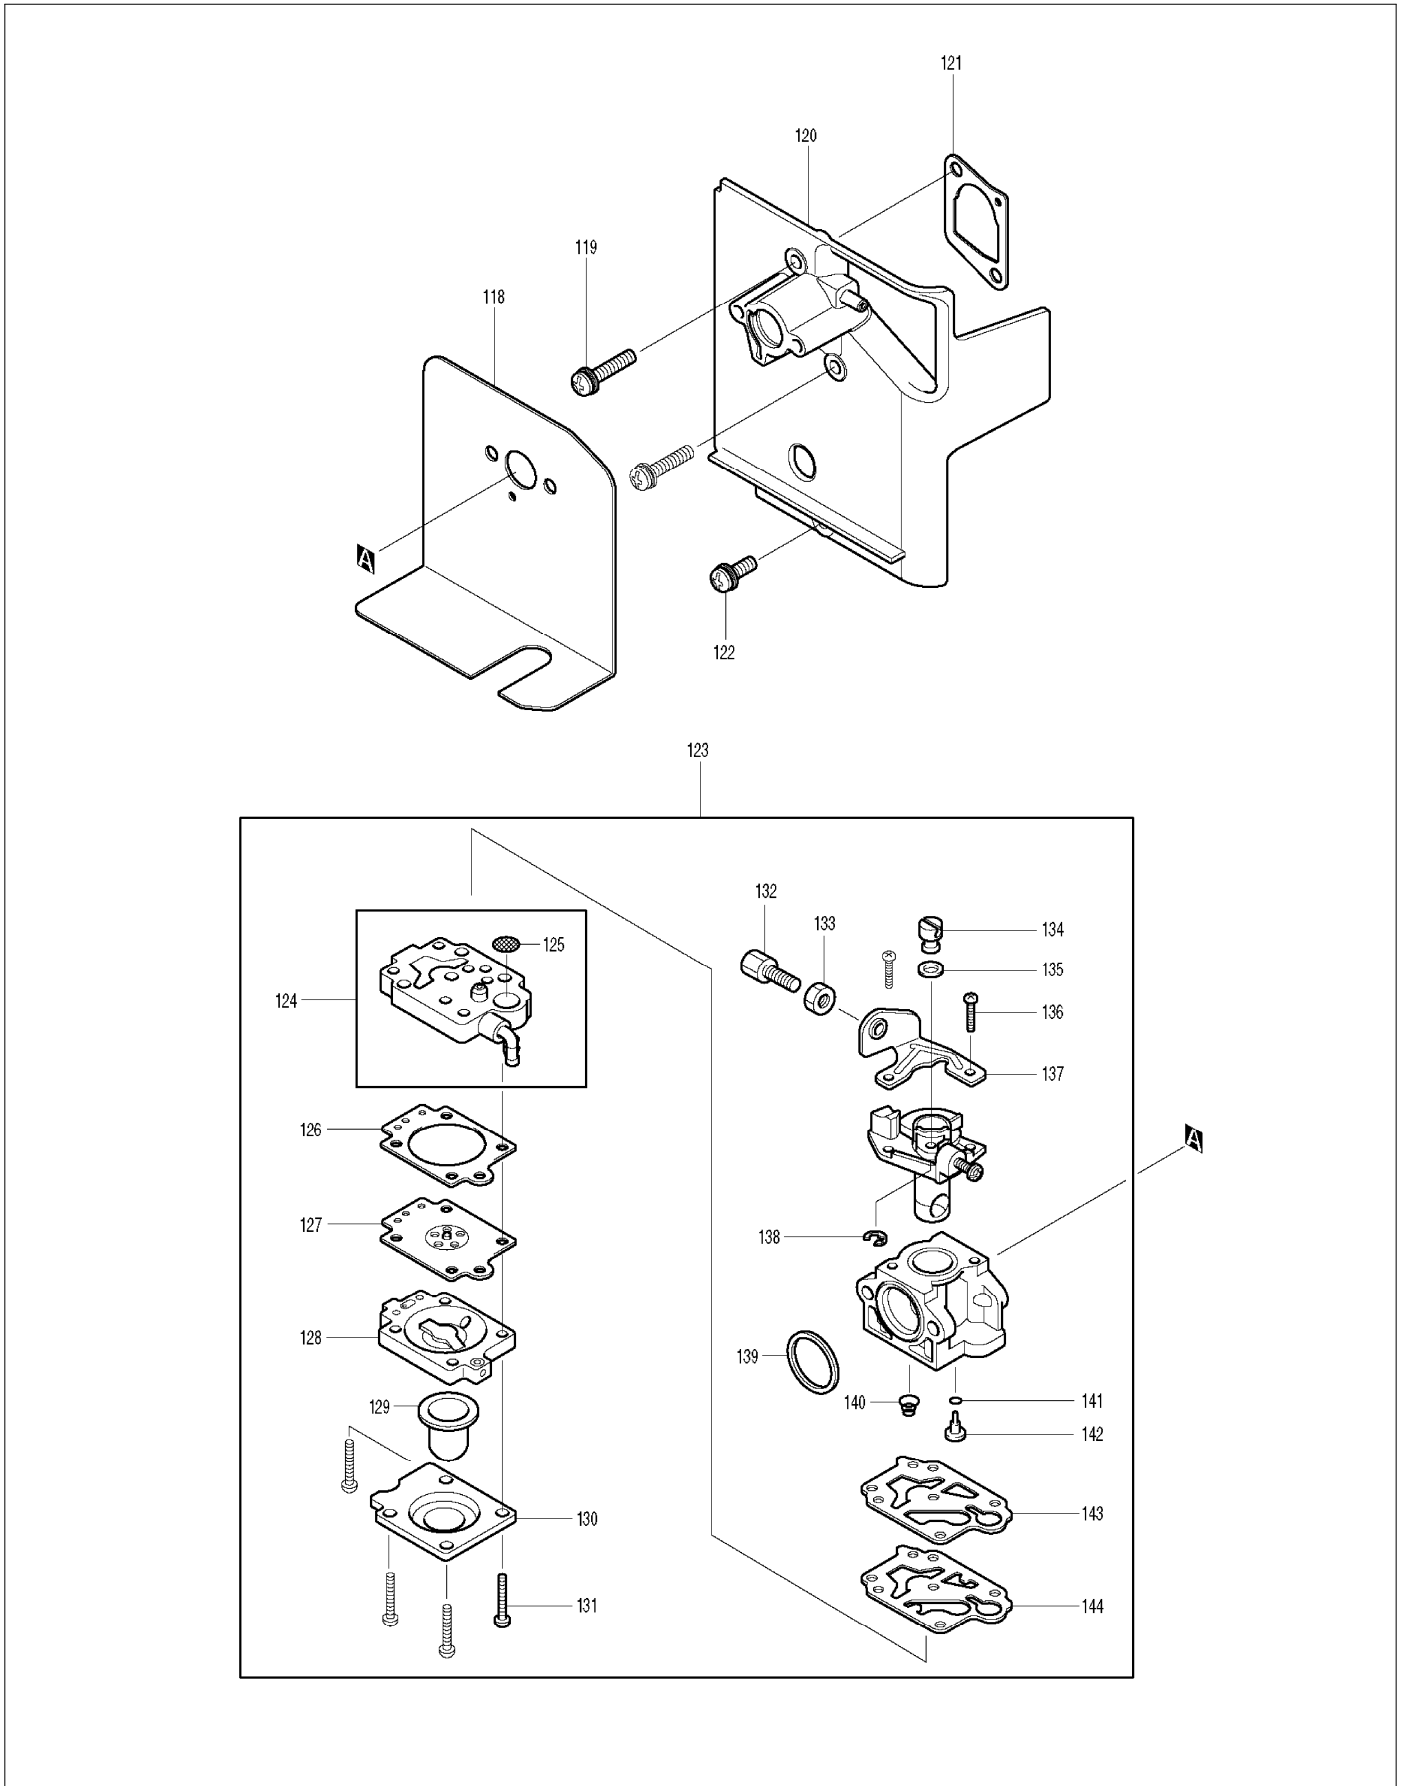

SERVICE DRAWING

MODEL NO. PB76004