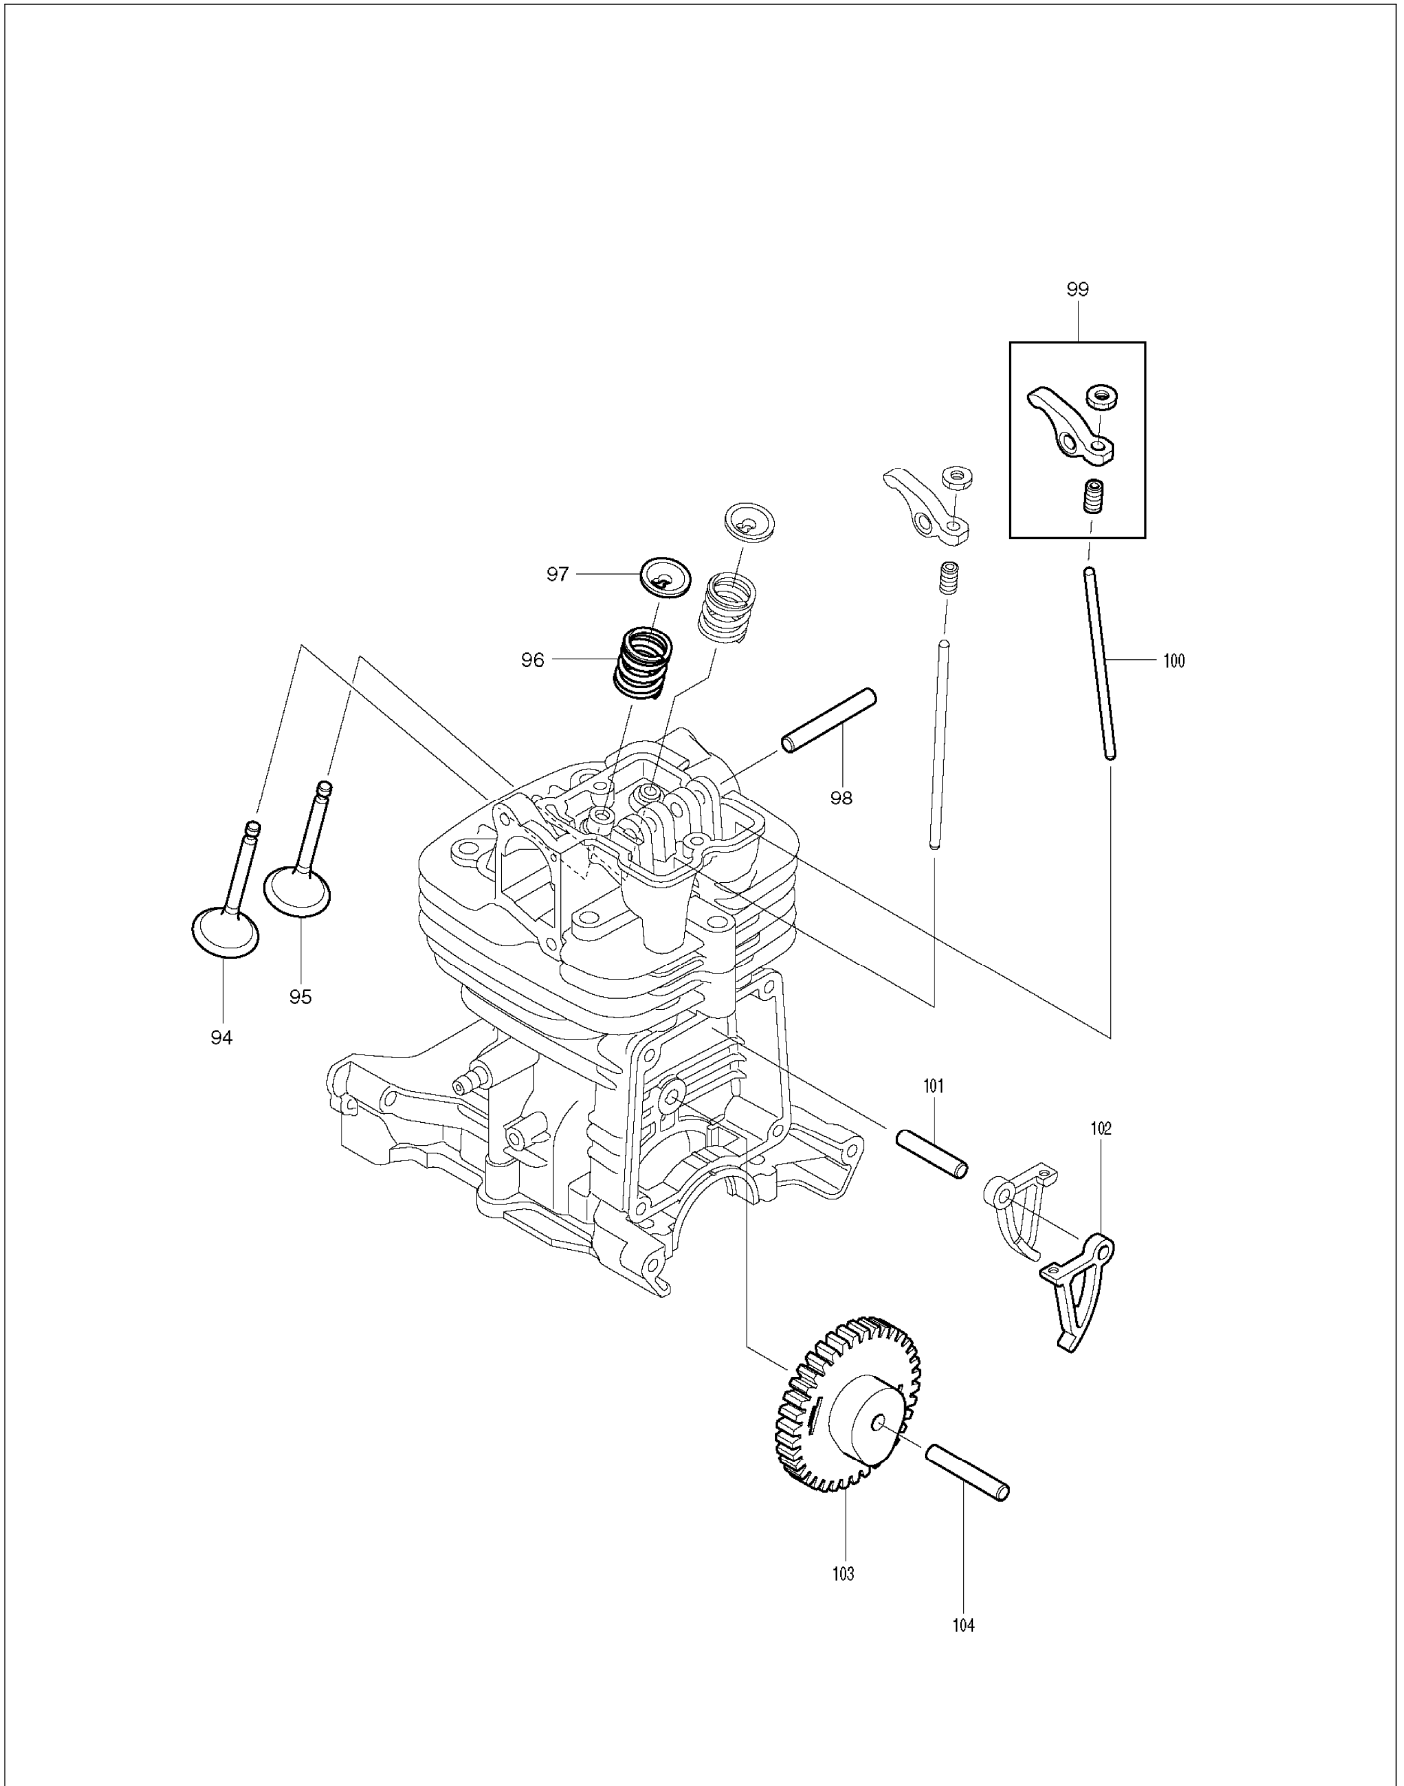

SERVICE DRAWING

MODEL NO. PB76004