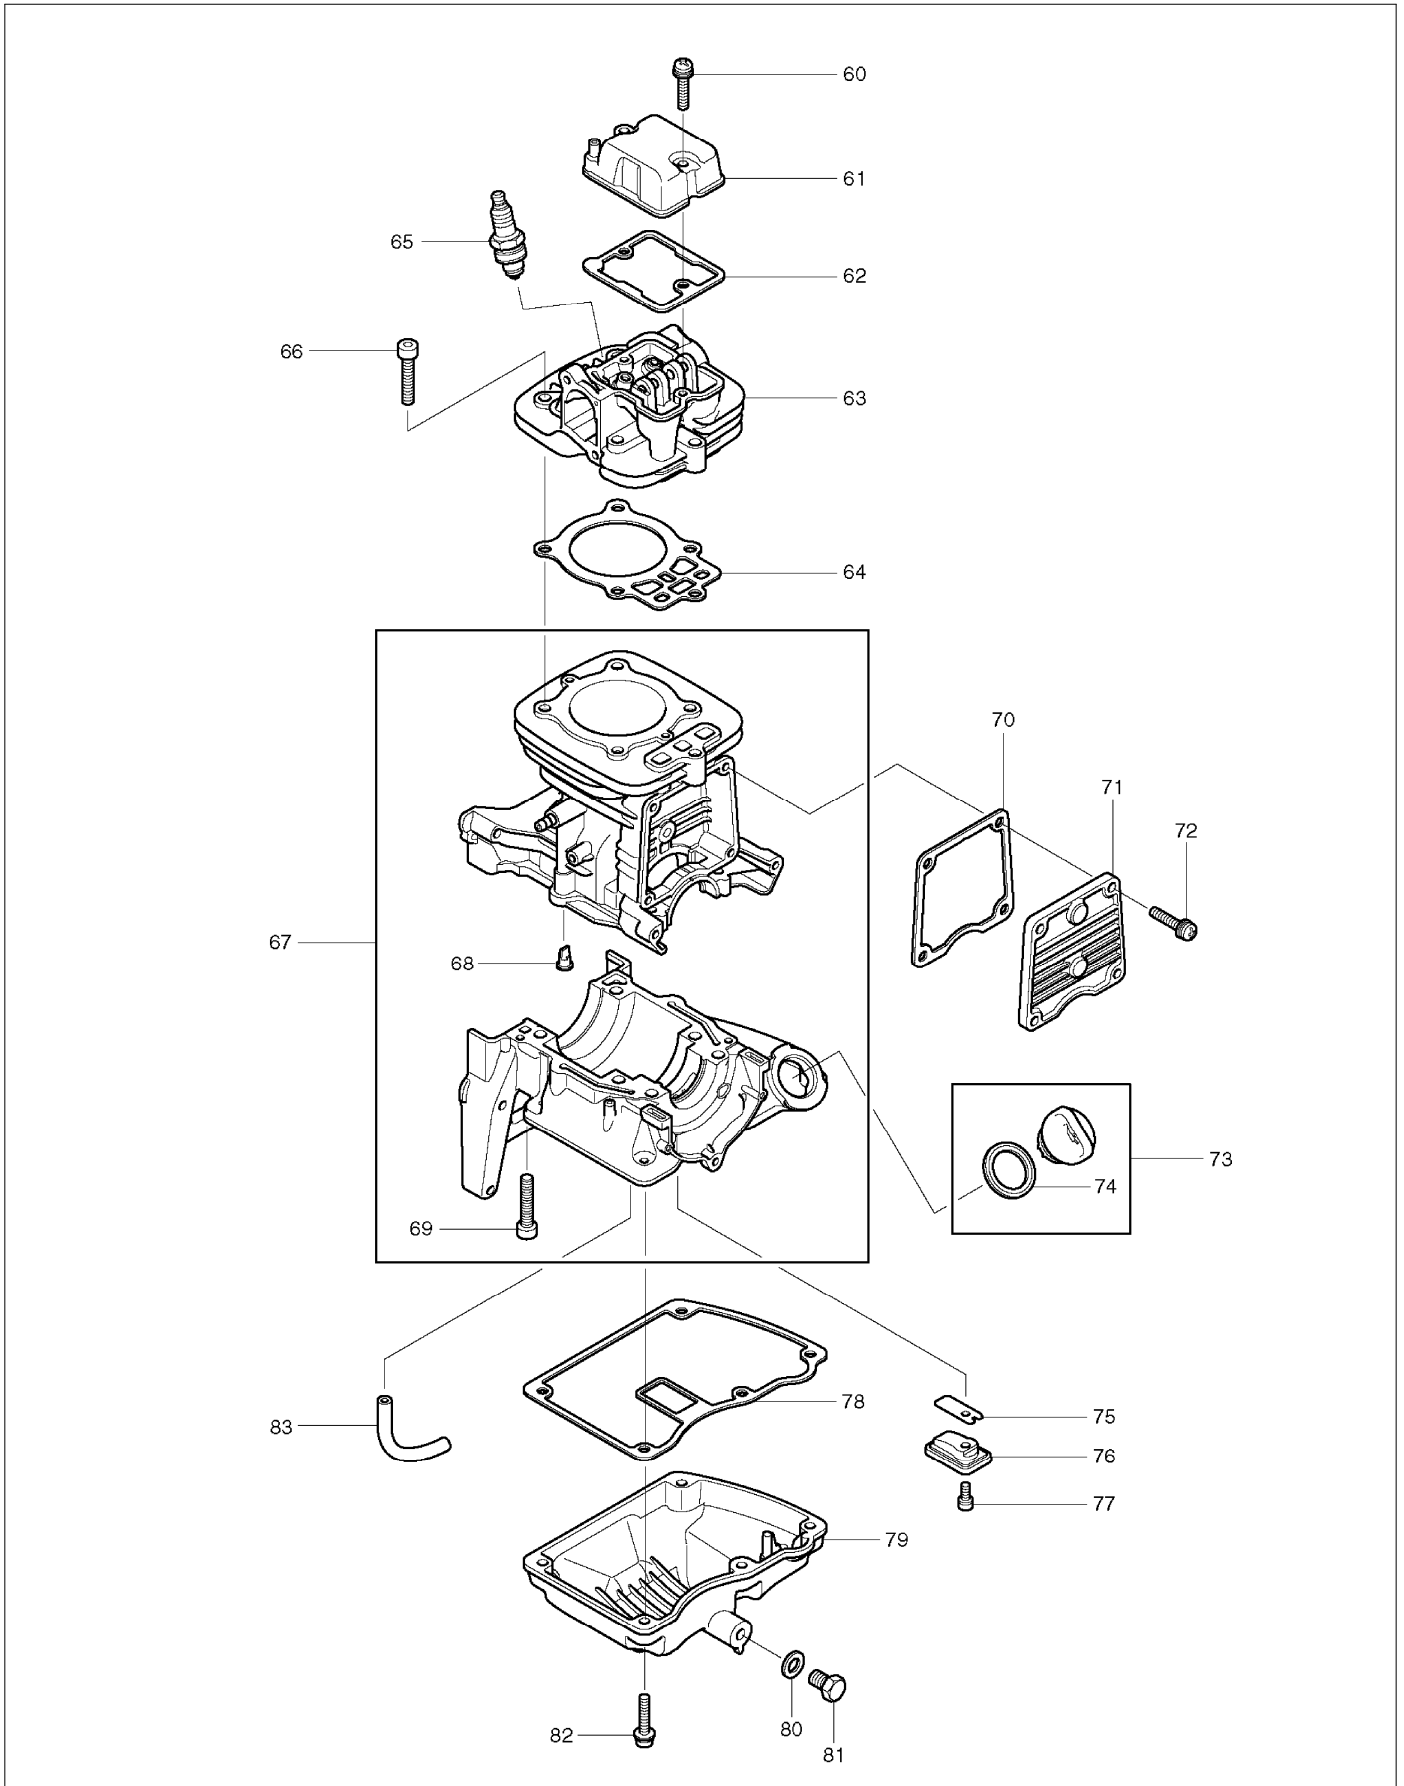

SERVICE DRAWING

MODEL NO. PB76004