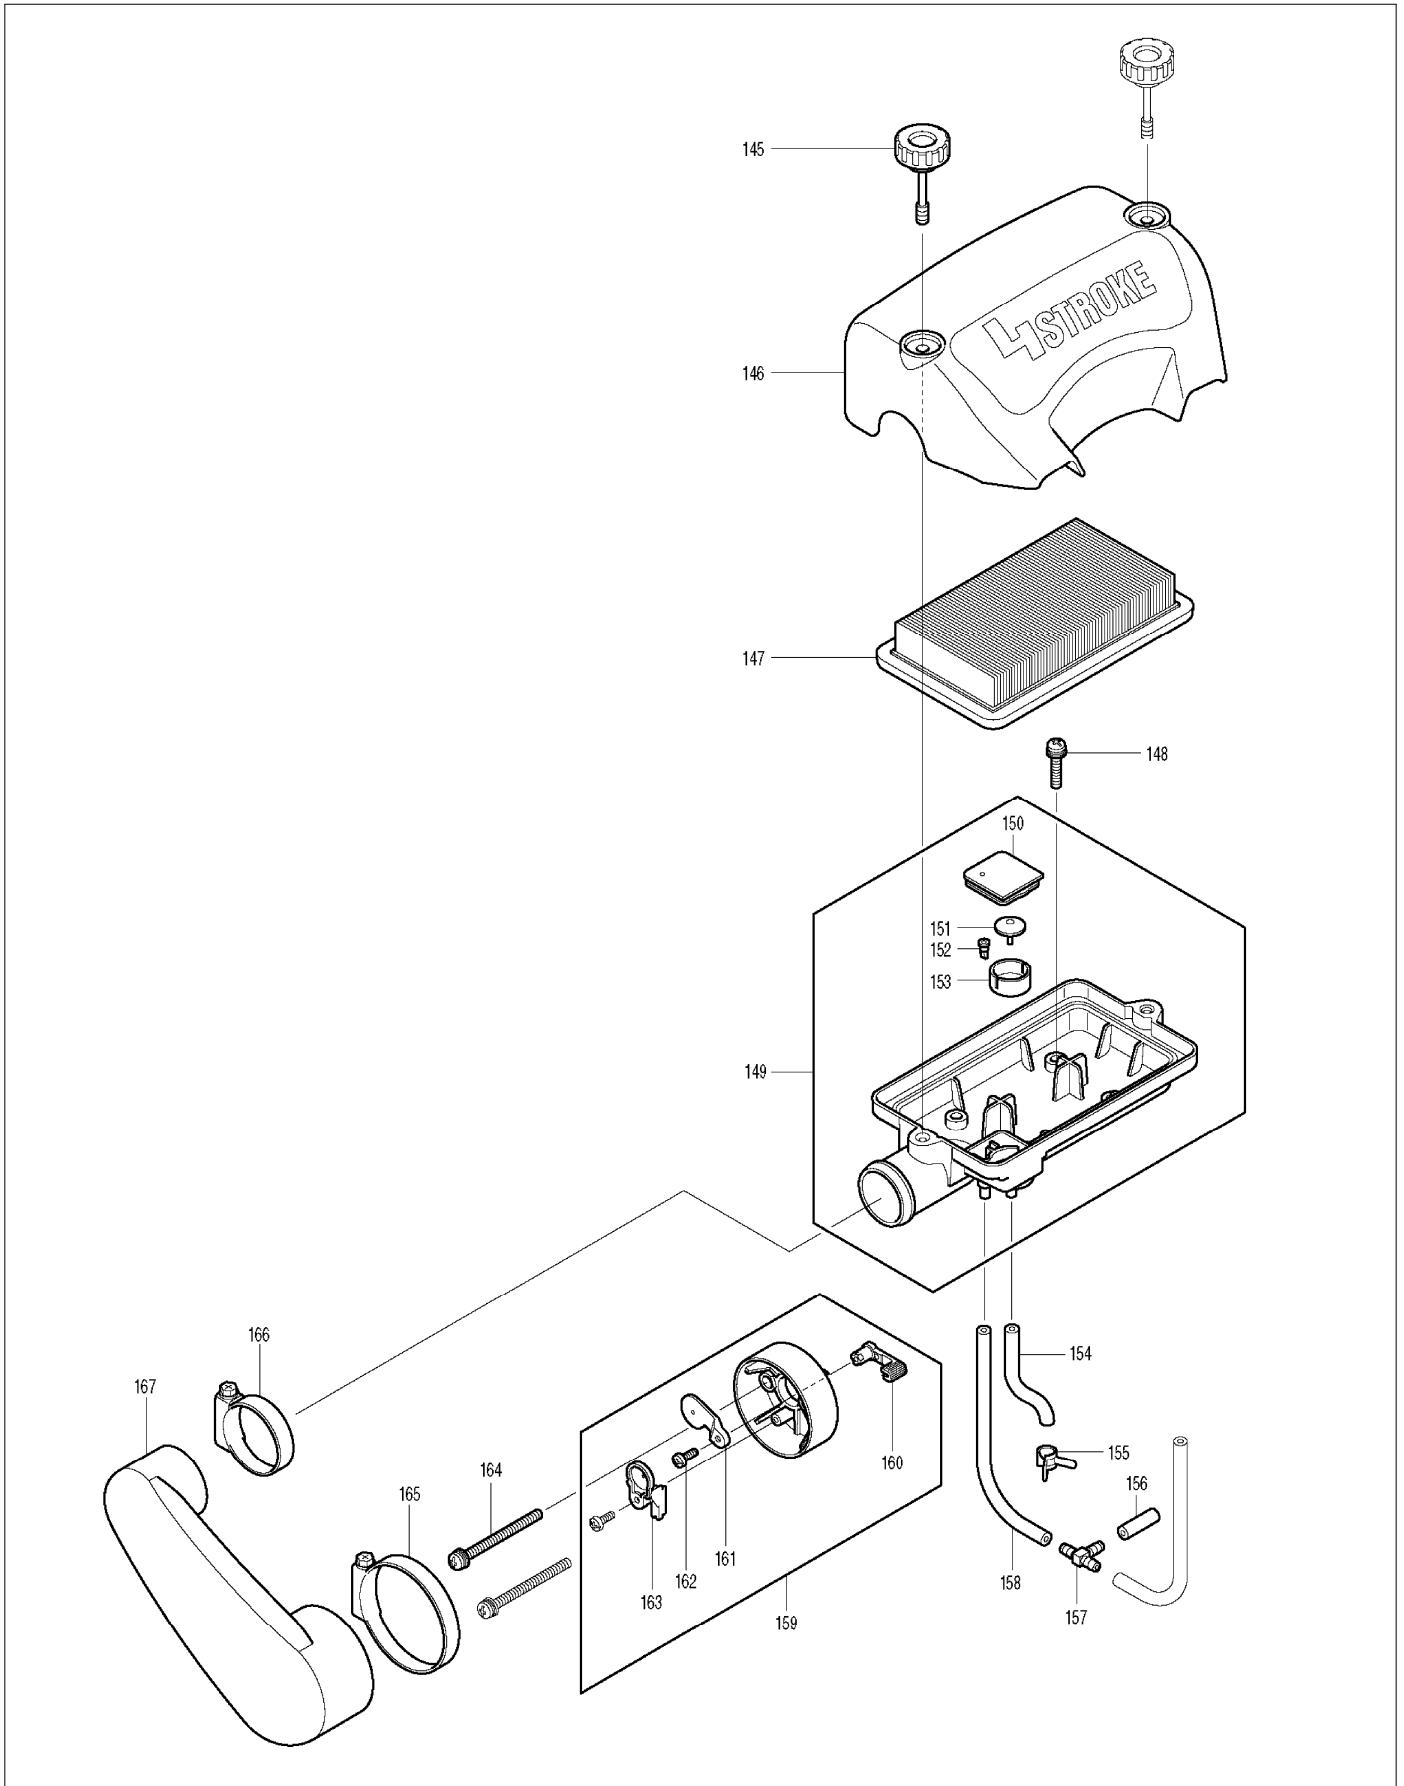

SERVICE DRAWING

MODEL NO. PB76004