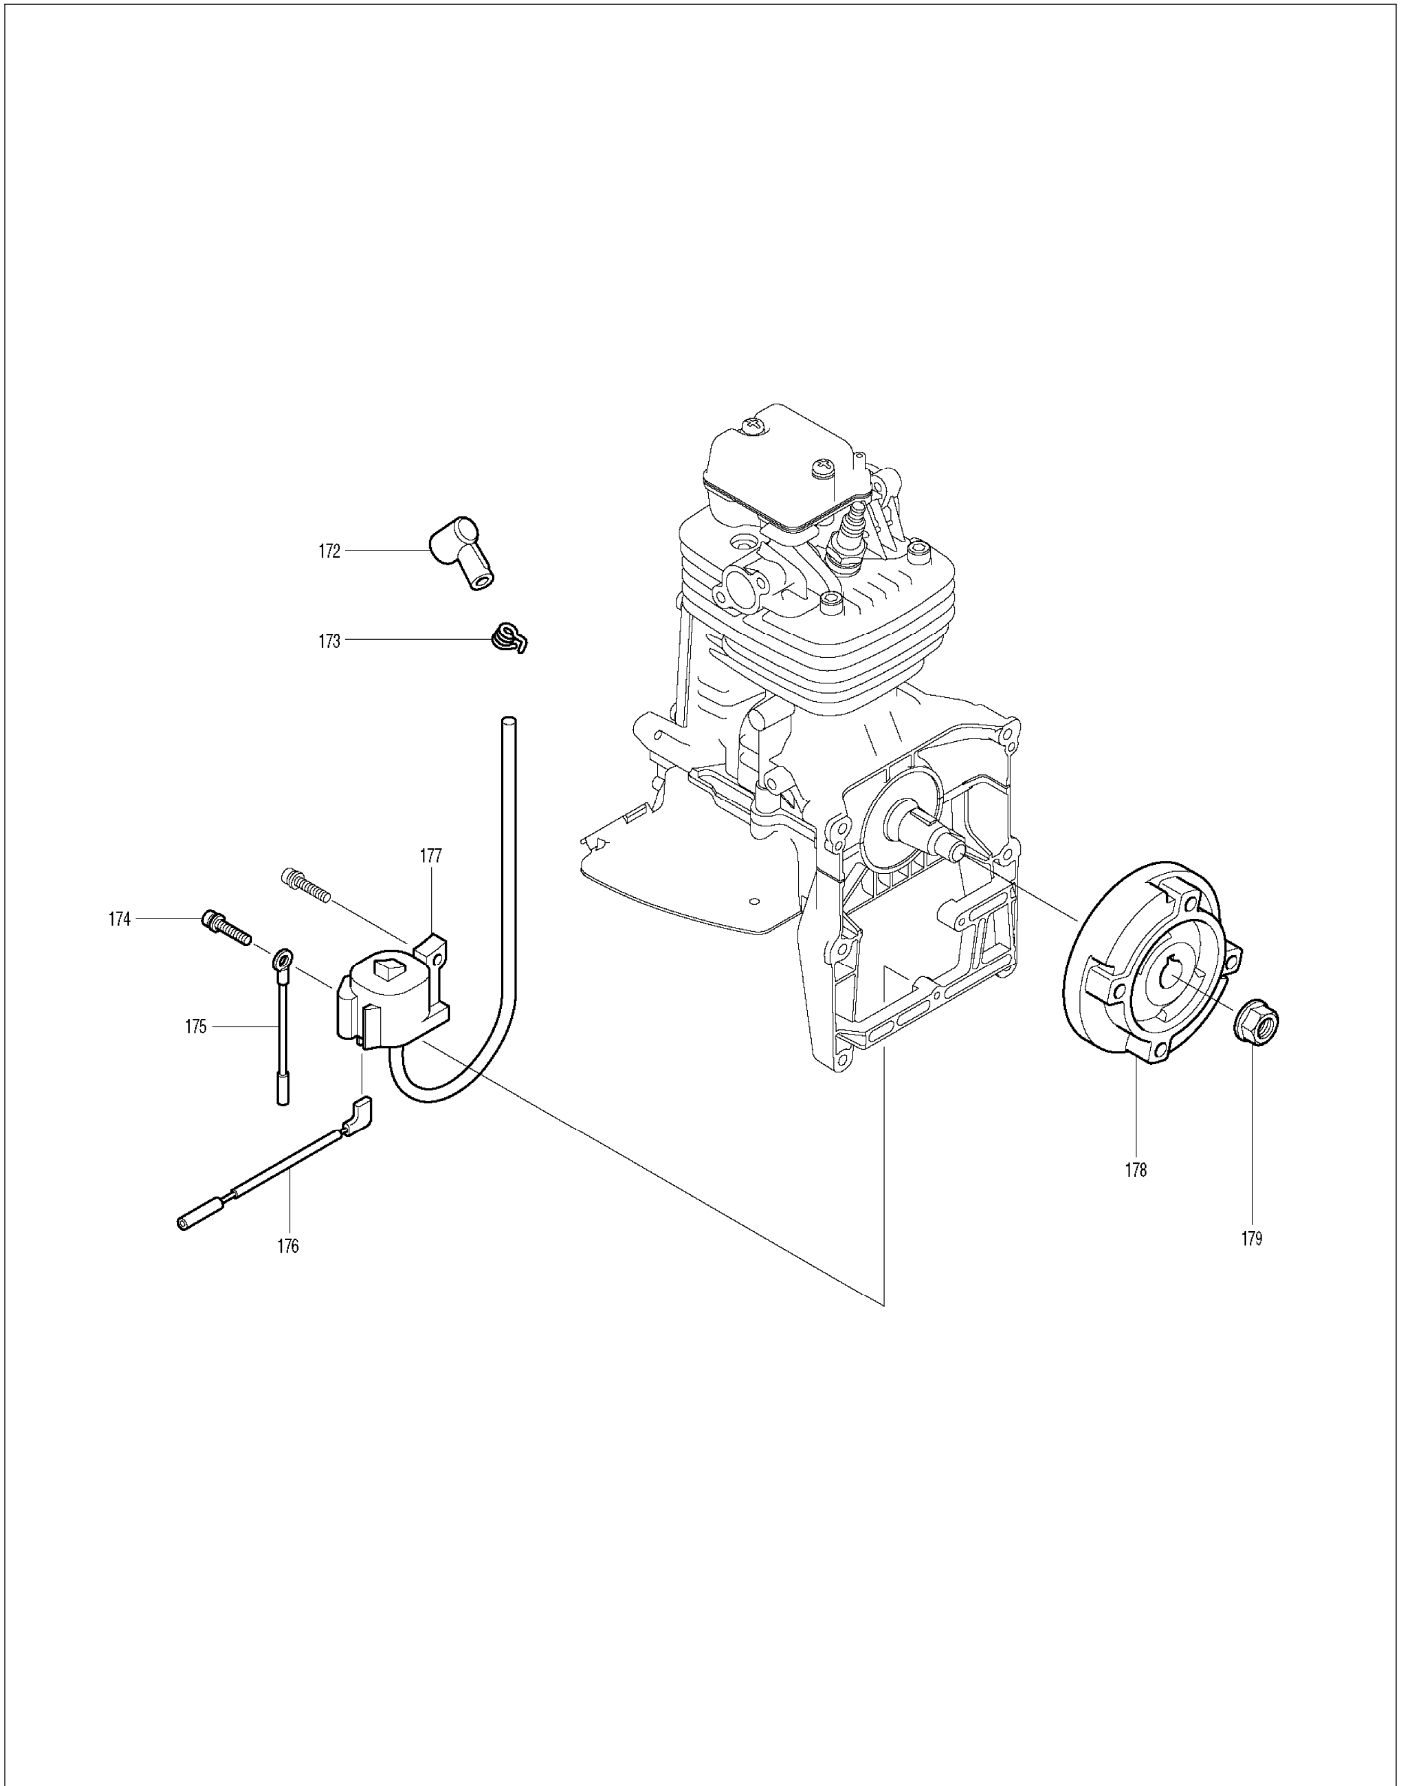

SERVICE DRAWING

MODEL NO. PB76004