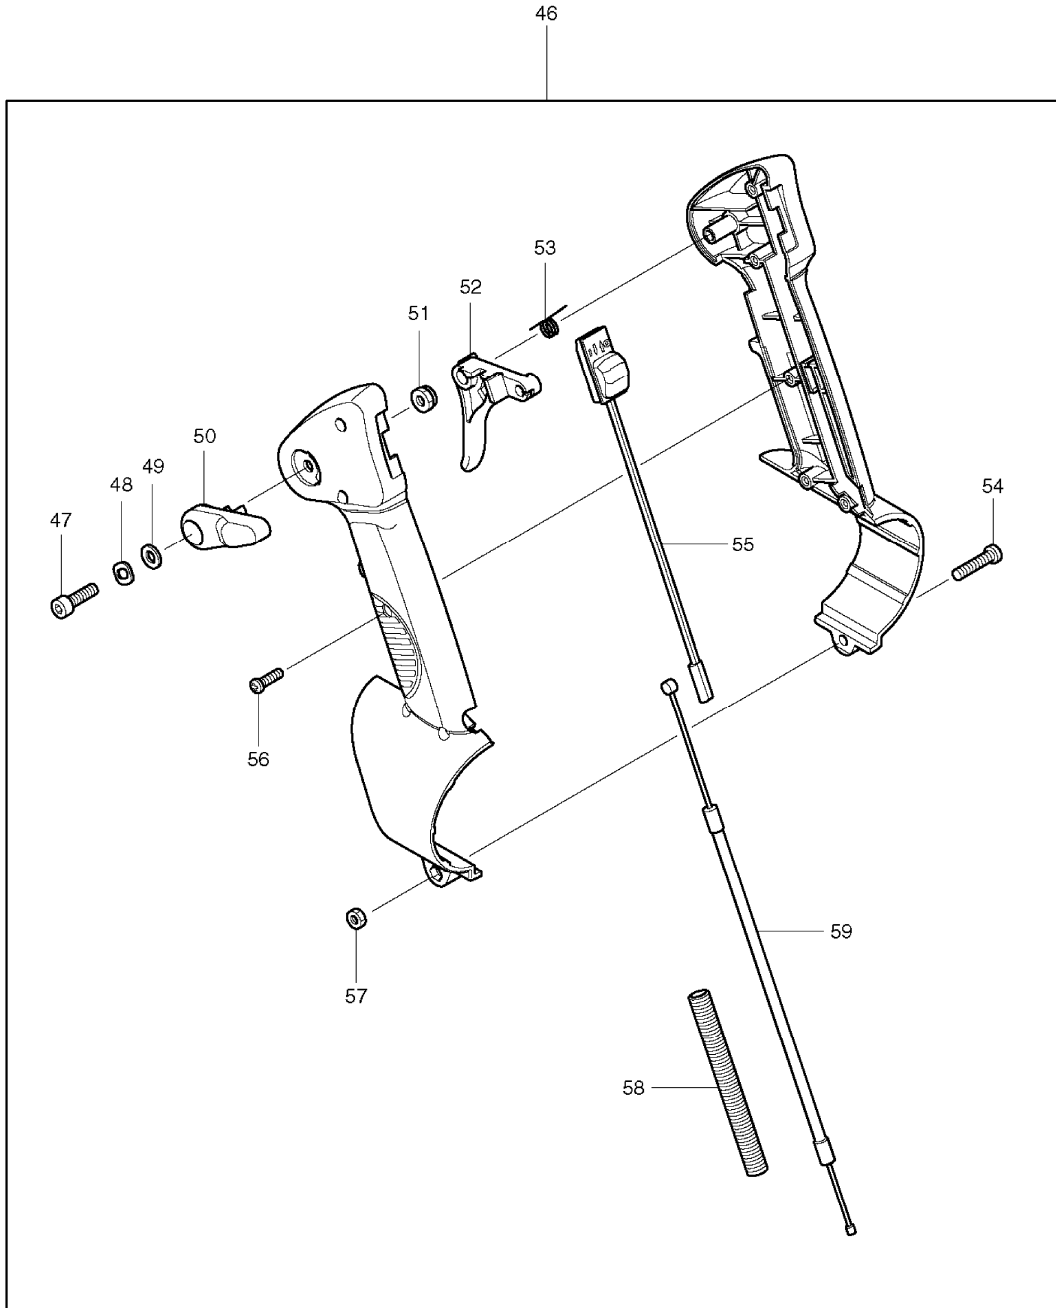

SERVICE DRAWING

MODEL NO. PB76004