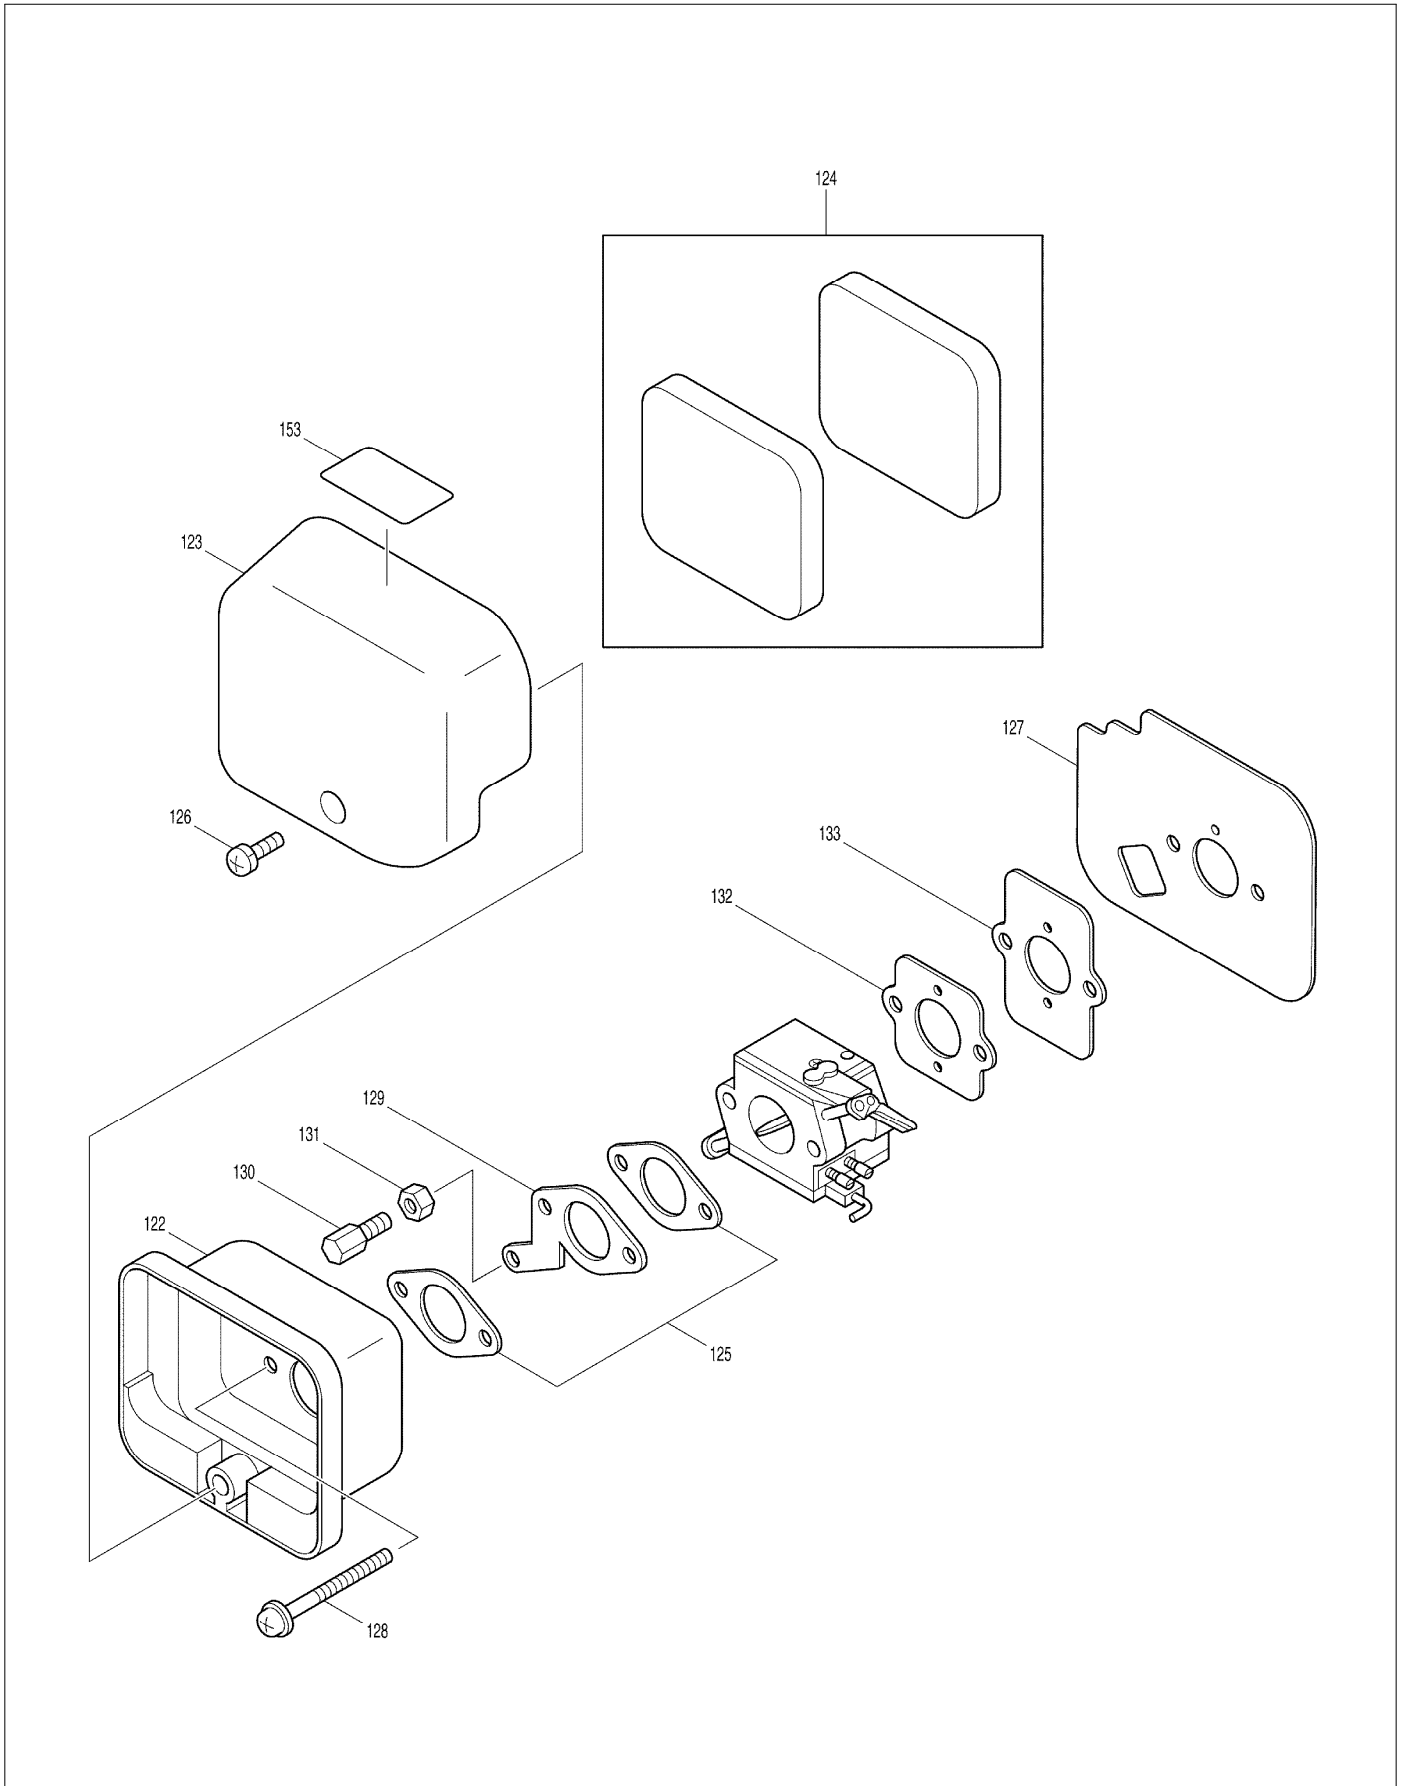

SERVICE DRAWING

MODEL NO. PB500R