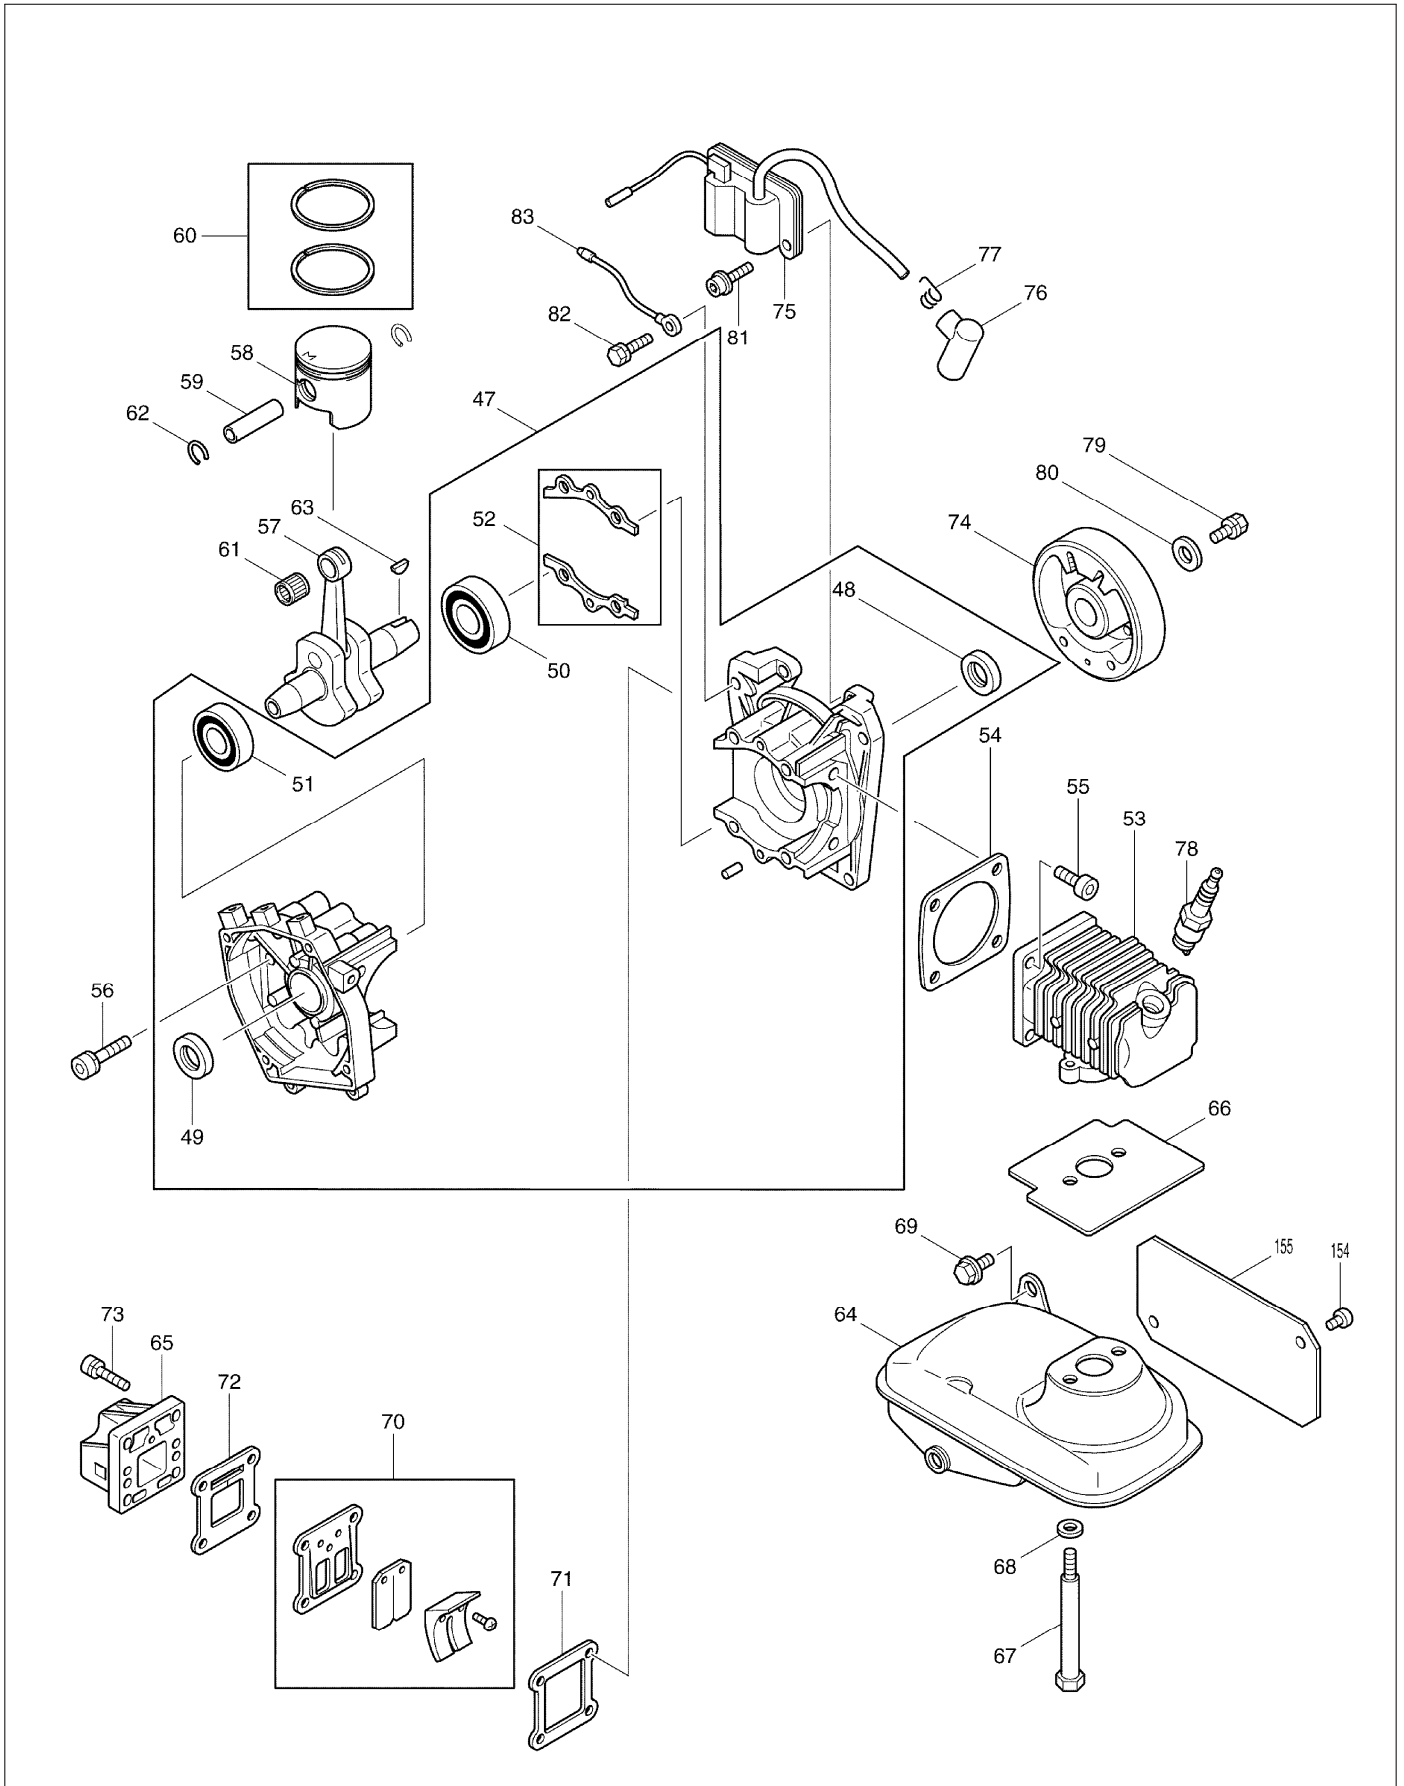

SERVICE DRAWING

MODEL NO. PB500R