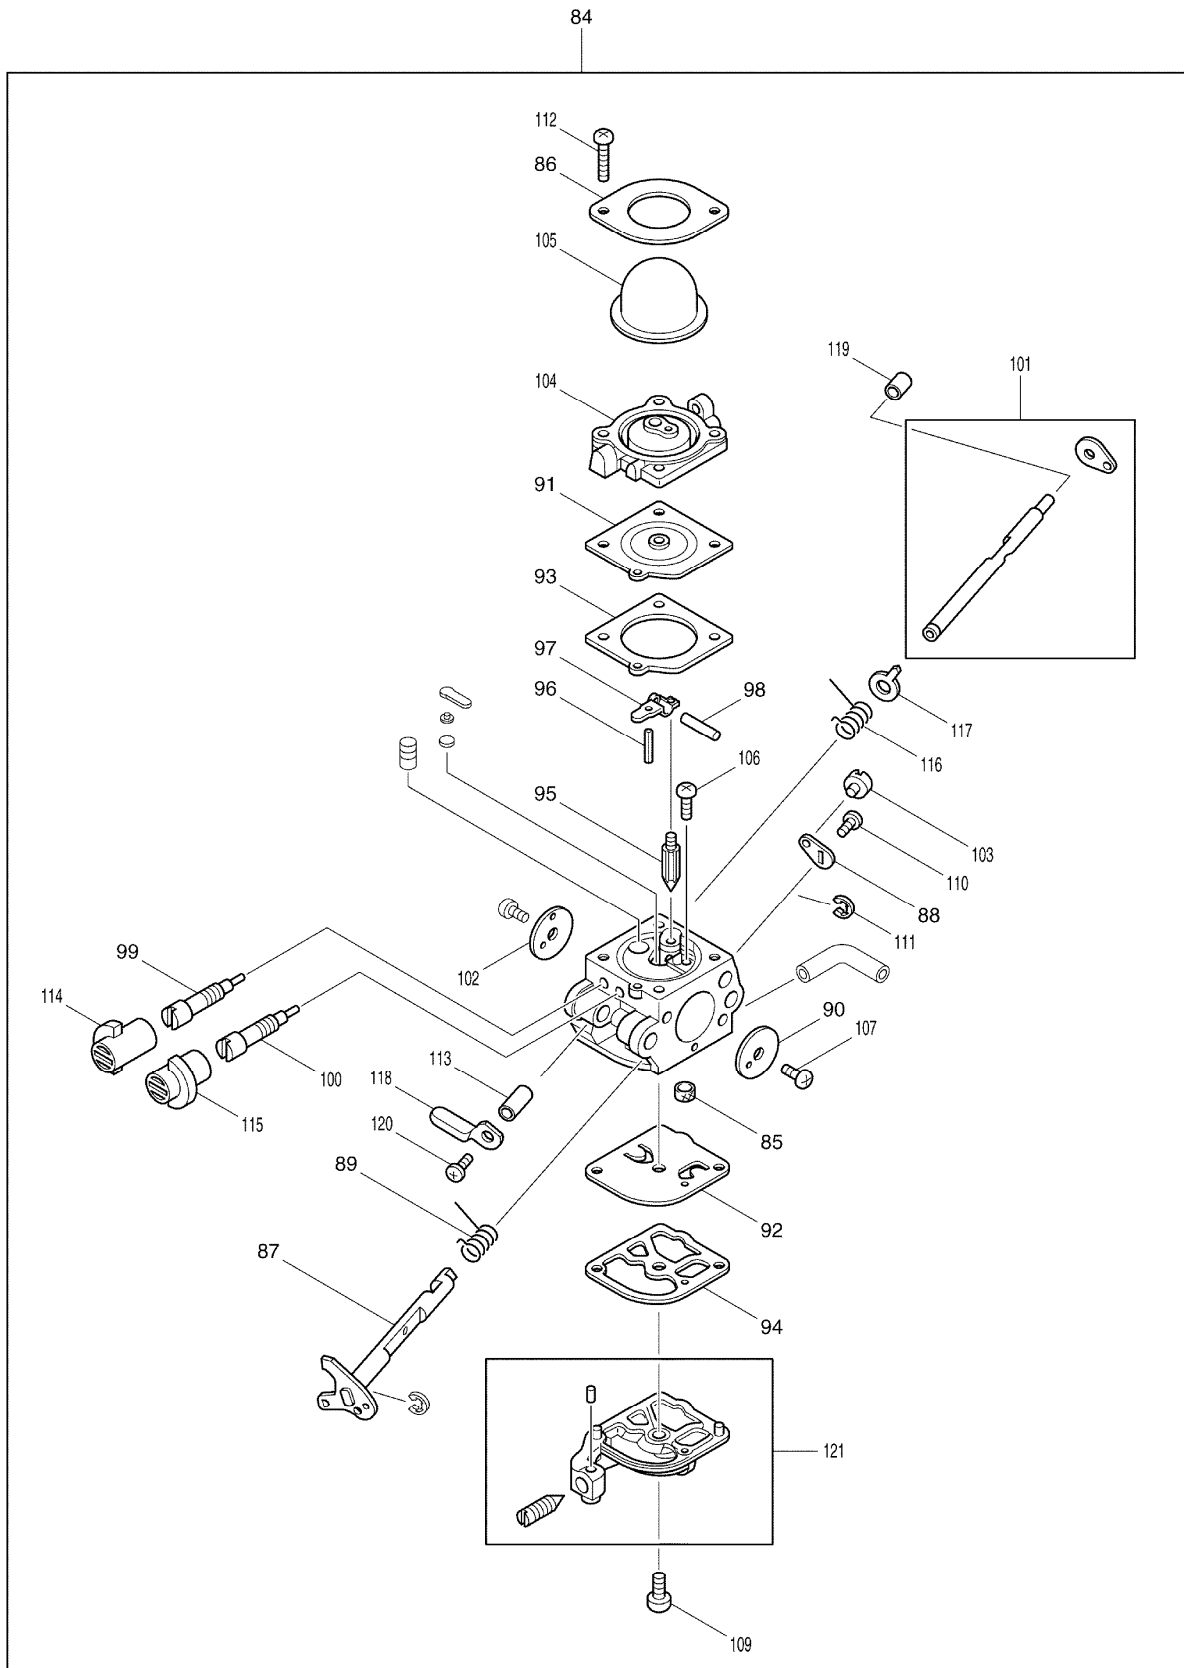

SERVICE DRAWING

MODEL NO. PB500R