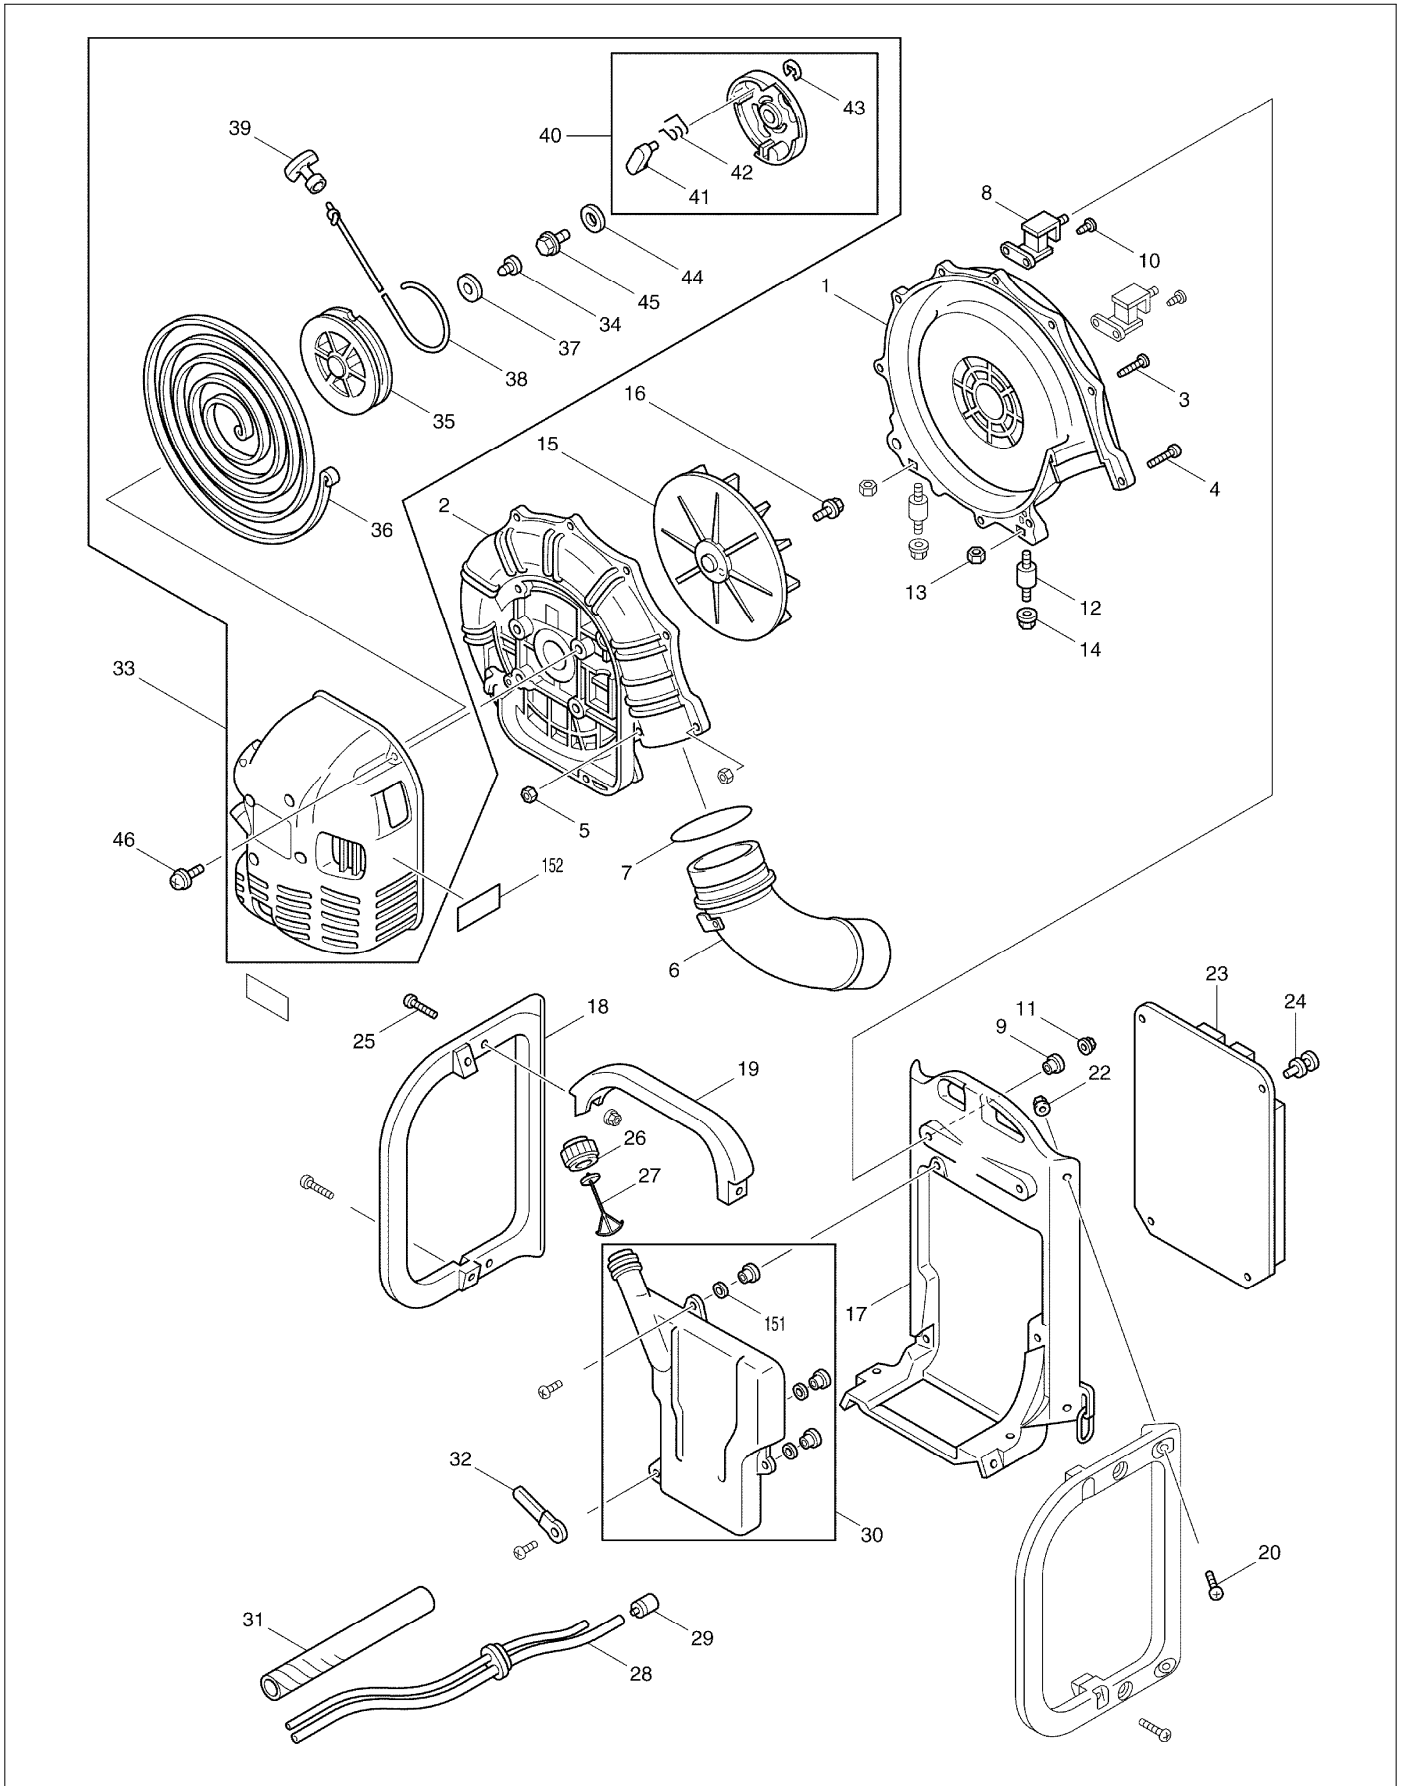

SPARE PARTS LIST

PAGE 3

MODEL NO. PB500R

ITEM	PART NO.	DESCRIPTION	QTY	NOTE
113	5416043850	COLLAR	1	
114	5416043760	TAPER RESIST LIMITER (R)	1	
115	5416043810	TAMPER RESIST LIMITER (W)	1	
116	5416043640	CHOKE RETURN SPRING	1	
117	5416043560	CHOKE CONTROL LEVER	1	
118	5416043660	CHOKE LEVER	1	
119	5416043610	CHOKE SHAFT COLLAR	1	
120	5416043710	CHOKE LEVER SCREW	1	
121	5416043820	PUMP COVER KIT	1	
122	5413048001	CLEANER PLATE ASS'Y	1	
123	5413507001	AIR CLEANER CASE	1	
124	5413507101	AIR CLEANER ELEMENT	2	
125	5413507200	AIR CLEANER GASKET	2	
126	0043605140	Csavar M5x14 RBC250/220/RB	1	
127	5416504302	CARBURETOR GASKET	1	
128	0043605550	SCREW	2	
129	5416504600	CABLE BRACKET	1	
130	5216008010	ADJUST SCREW	1	
131	0022706000	NUT M6	1	
132	5413507900	CARBURETOR GASKET	1	
133	5413507800	PLATE	1	
134	6625001002	CONTROL LEVER ASS'Y INC. 135-150 INC. 135-150,156,157	1	
135	6625500500	CASE COVER	1	
136	6625003001	SWITCH COMPLETE	1	
137	6625500601	THROTTLE LEVER 1	1	
138	6625500701	THROTTLE LEVER 2	1	
139	6625004000	PLATE COMPLETE	1	
140	6625500901	TORSION SPRING	1	
141	0630139901	CONTROL CABLE	1	
142	6625501001	CABLE TUBE	1	
143	6625501700	SOCKET HEAD BOLT M6X30	1	
144	0150049970	TAPPING SCREW	1	
145	0031106000	alátét RST250	2	
146	0032206000	WAVE WASHER	1	
147	0022706000	NUT M6	1	
148	0150049940	TAPPING SCREW M4X16	4	
149	0043605250	PAN HEAD SCREW M5X25	1	
150	0043105200	PAN HEAD SCREW M5X20	2	
151	0200069920	WASHER M6	3	
152	6629508600	CAUTION LABEL	1	
153	0736409430	LABEL	1	
154	0140059921	Screw M5x8	2	
155	5413506001	TANK PROTECTOR	1	
156	6625500802	HANDLE HOLDER 1	1	
157	6625005002	HANDLE HOLDER 2	1	
A01	6709026000	BAND COMPL	2	
A02	6629019000	HOSE CLAMP	1	
A03	6629020000	HOSE CLAMP	1	
A04	6989506900	FLEXIBLE PIPE	1	
A05	6709017010	PIPE 1	1	
A06	6709017020	PIPE 2	1	
A07	6629506700	END PIPE	1	
A08	5019001000	Tool new	1	

SERVICE DRAWING

MODEL NO. PB500R