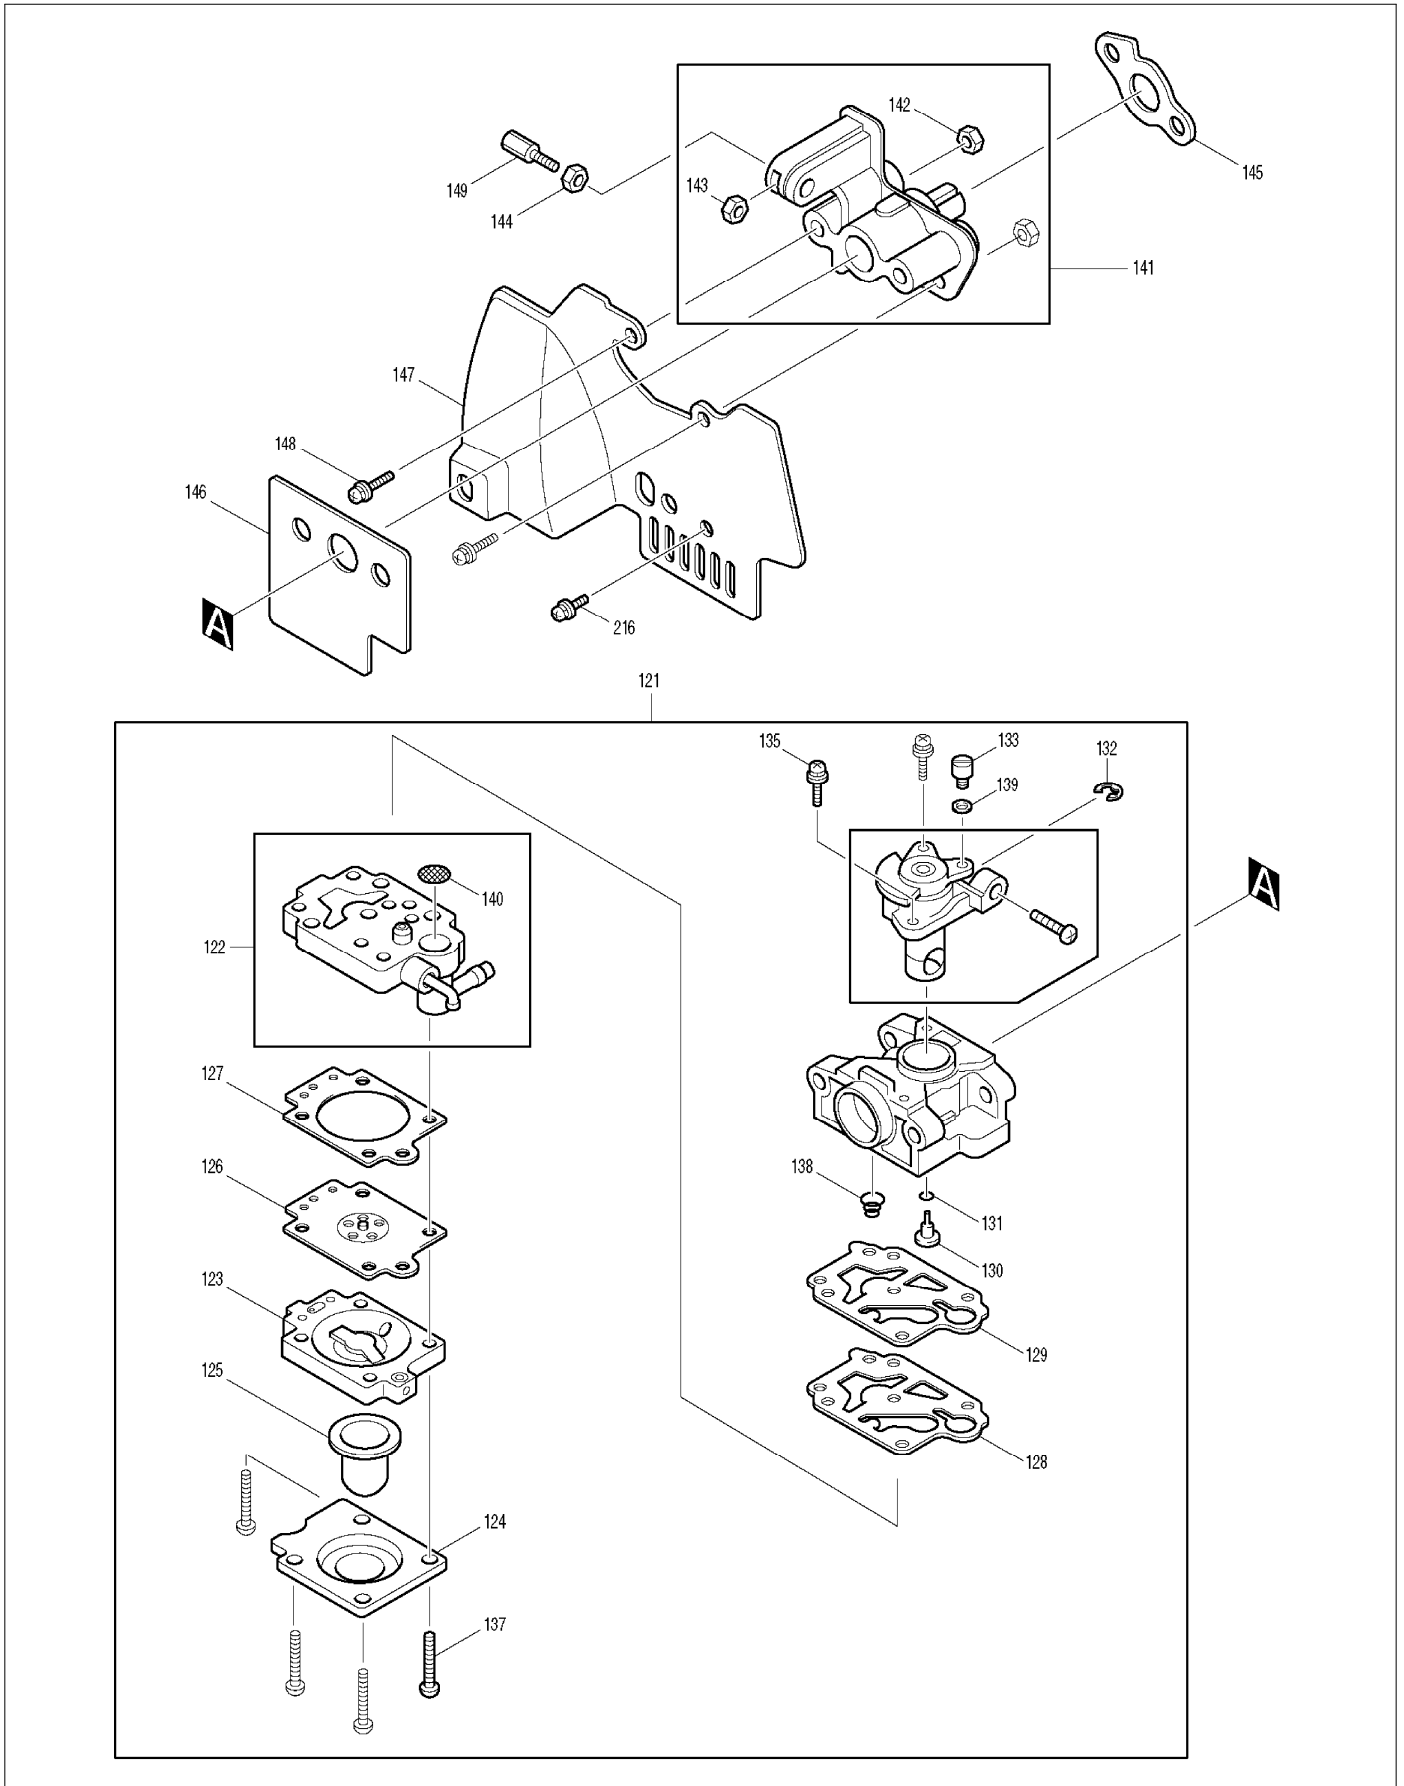

SERVICE DRAWING

MODEL NO. MS3524U