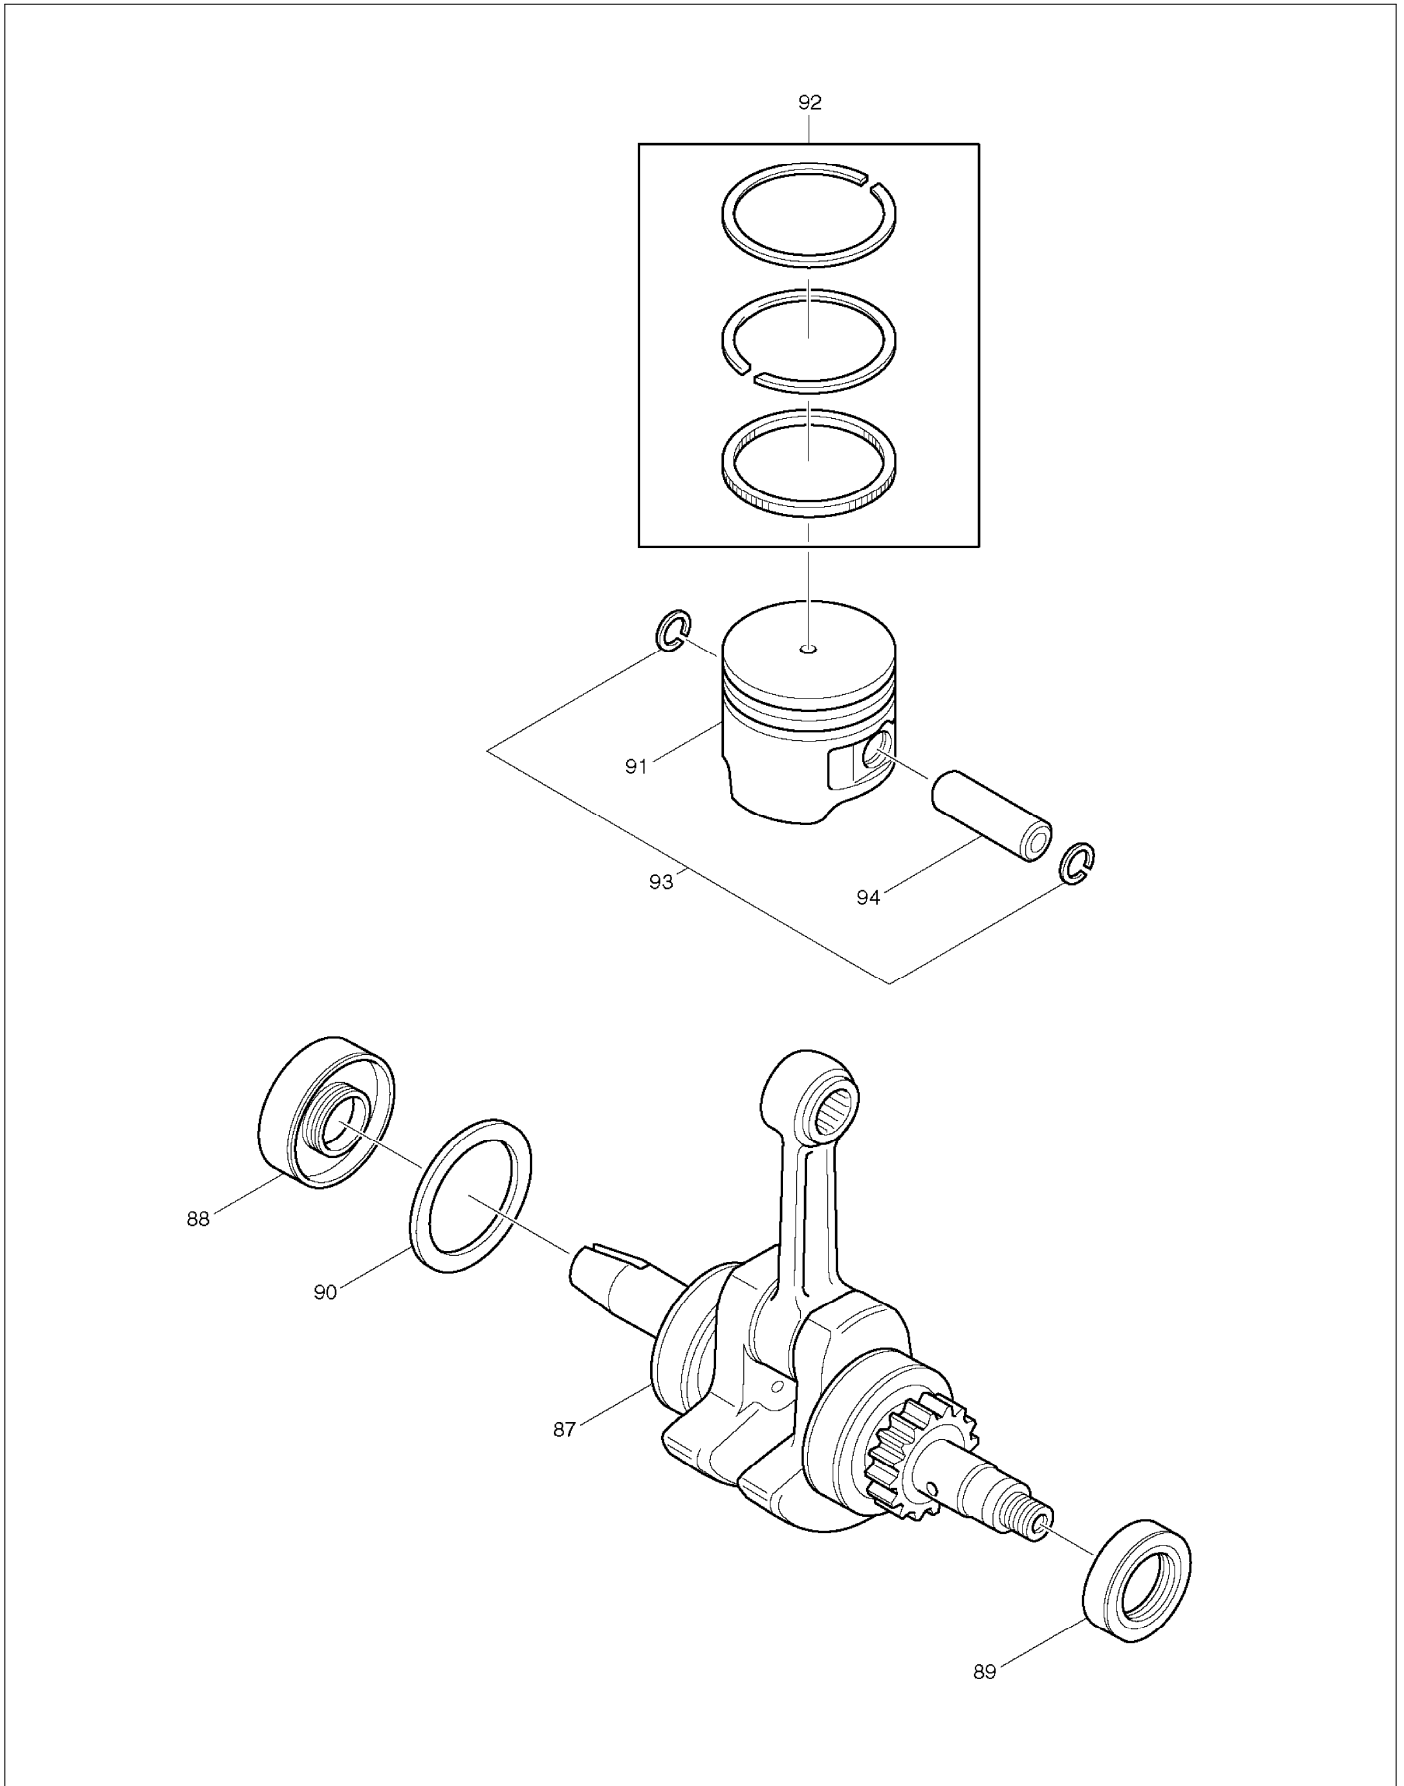

SERVICE DRAWING

MODEL NO. MS3524U