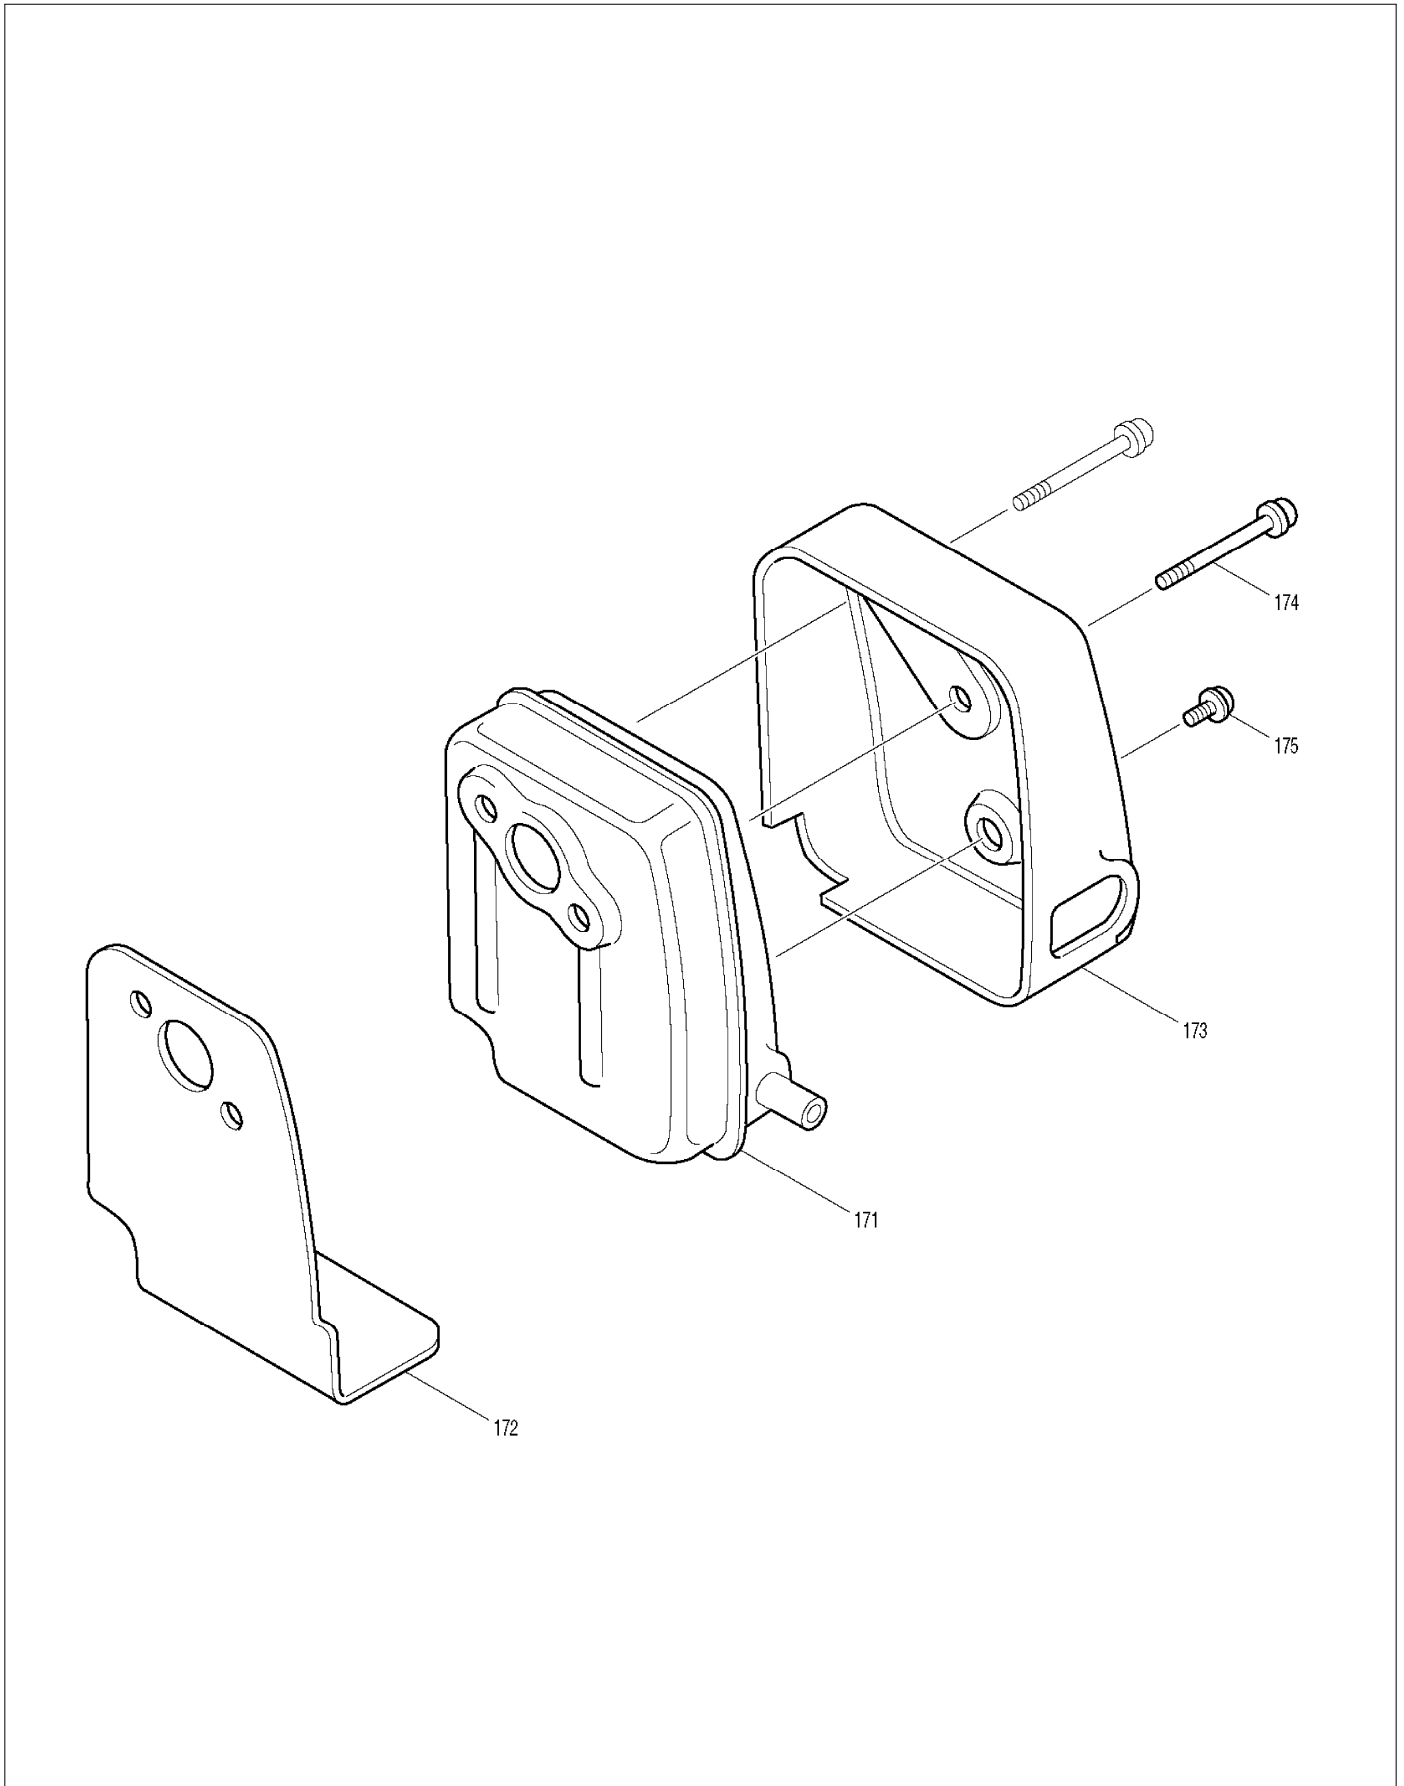

SERVICE DRAWING

MODEL NO. MS3524U