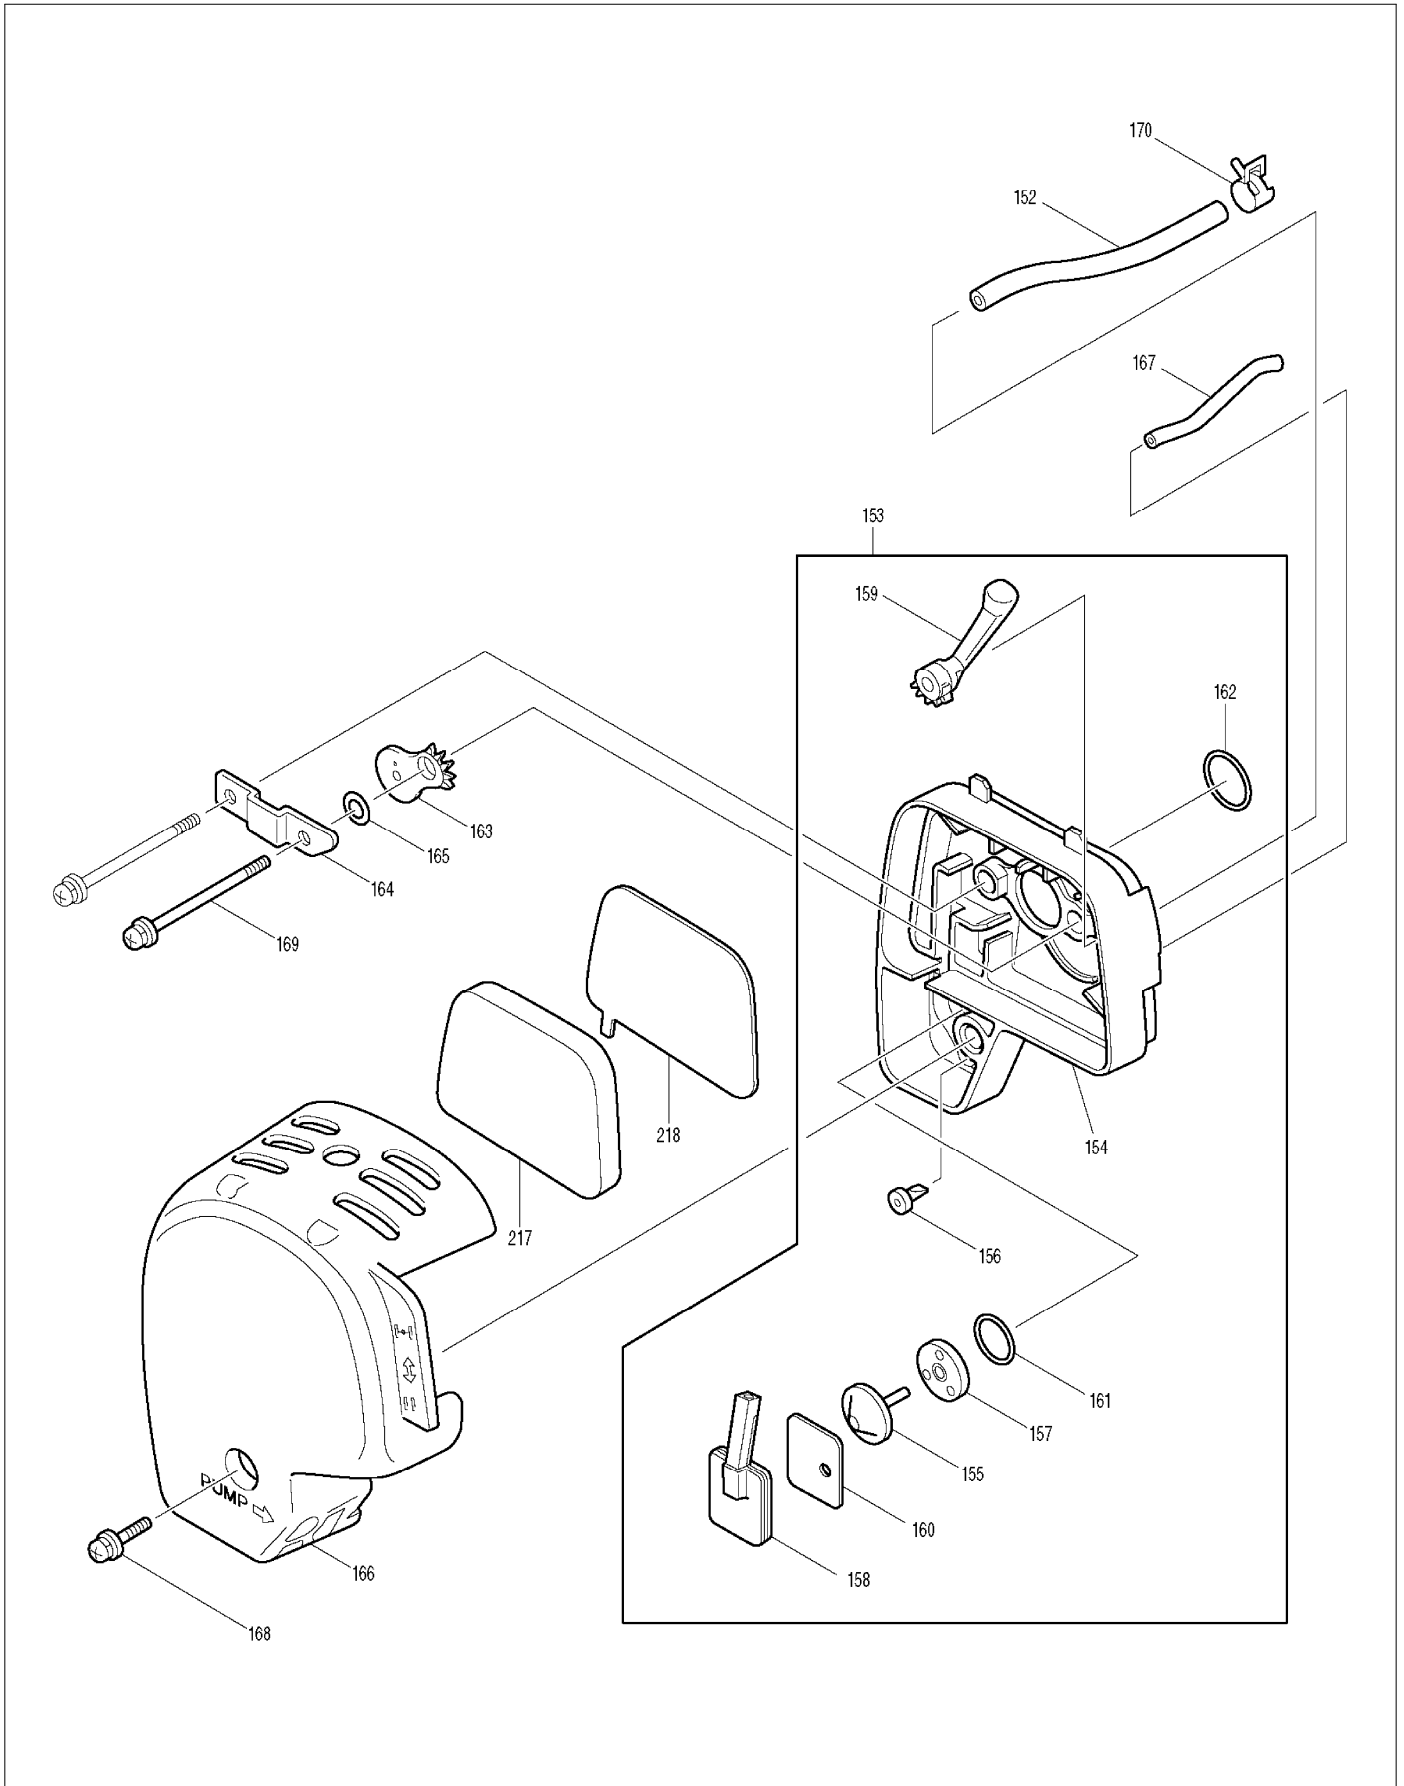

SERVICE DRAWING

MODEL NO. MS3524U