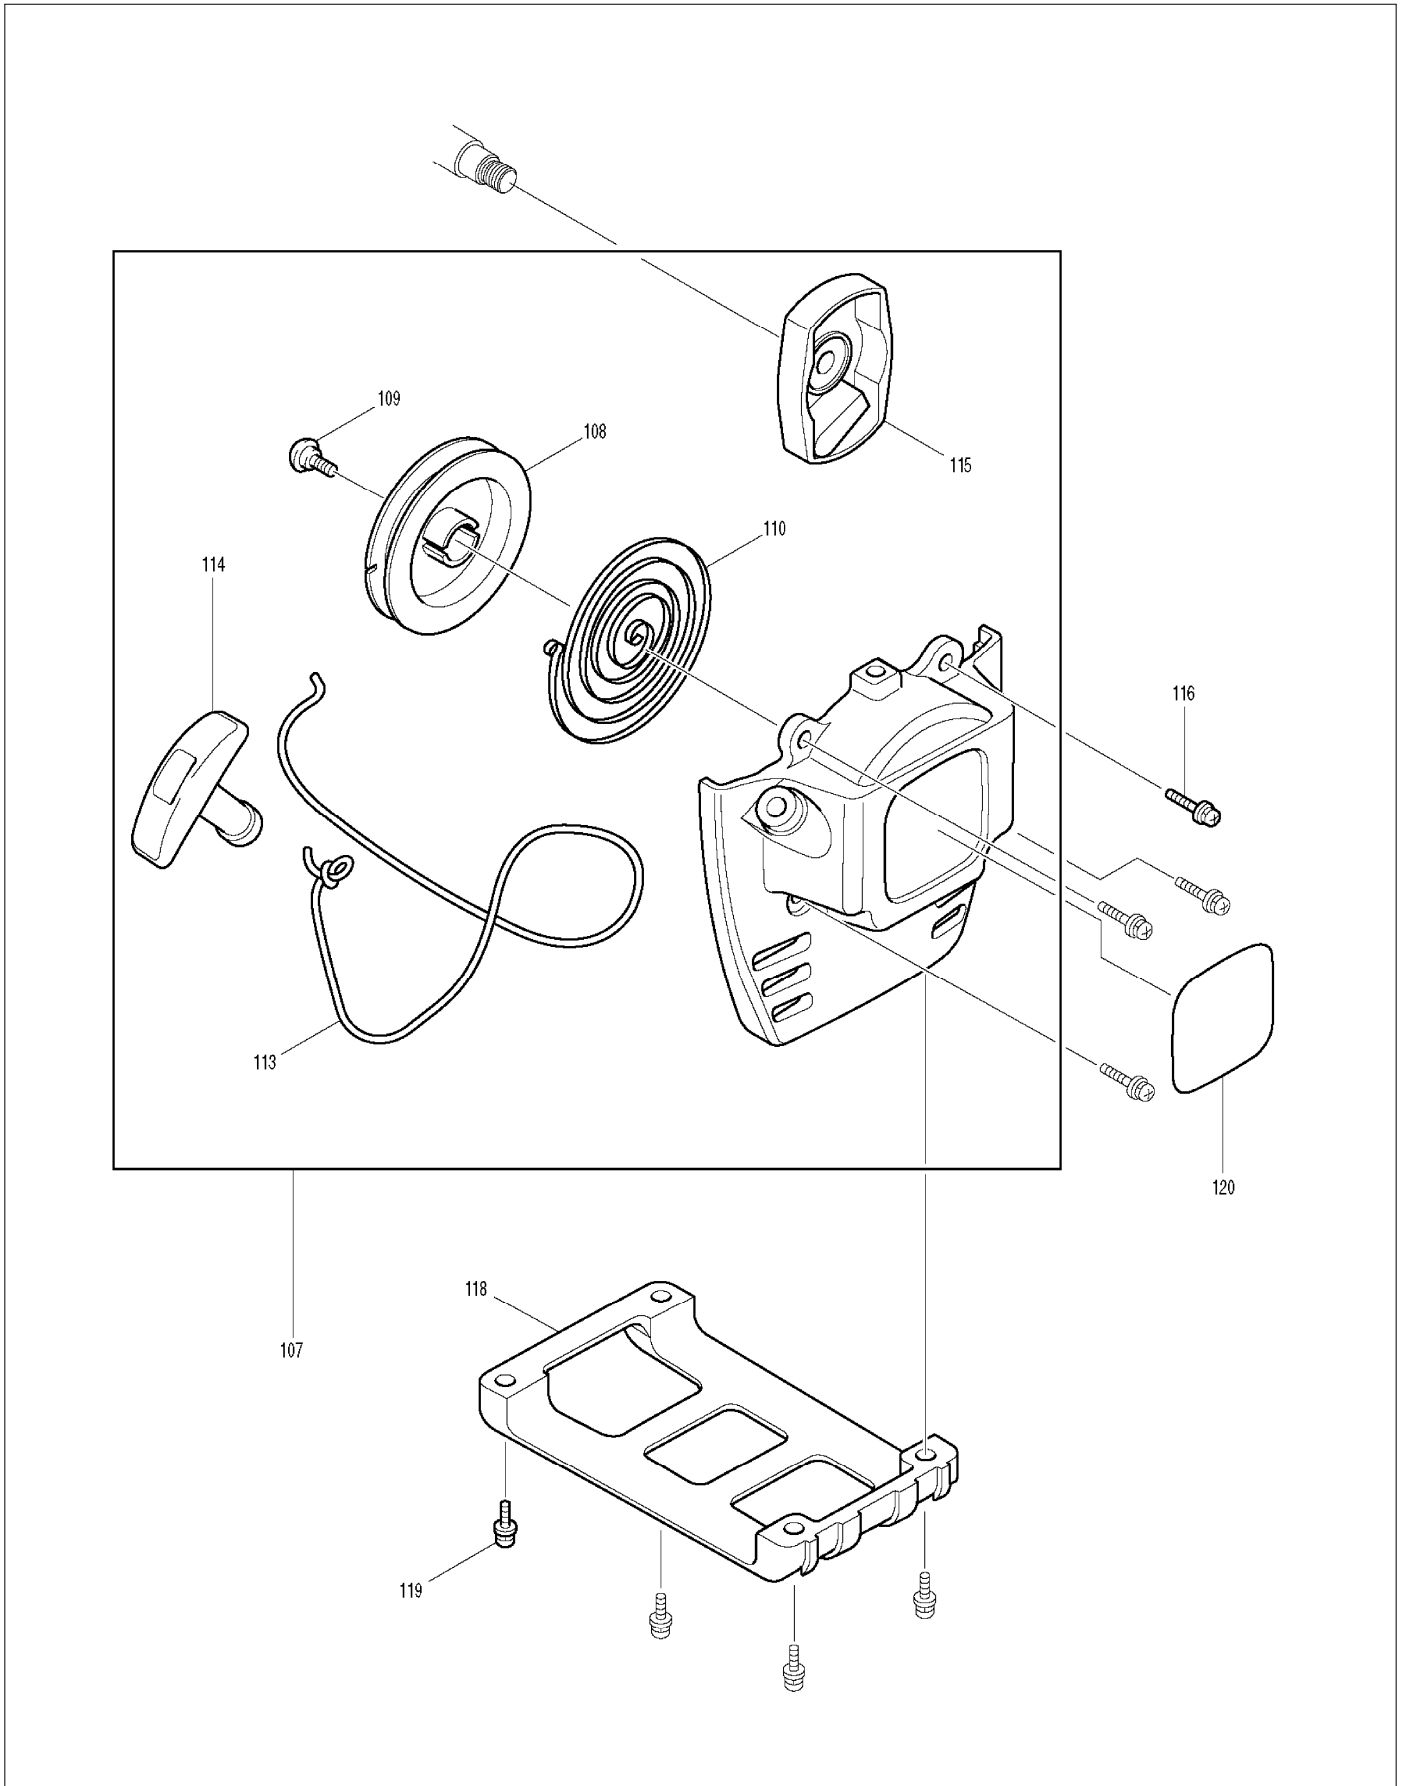

SERVICE DRAWING

MODEL NO. MS3524U