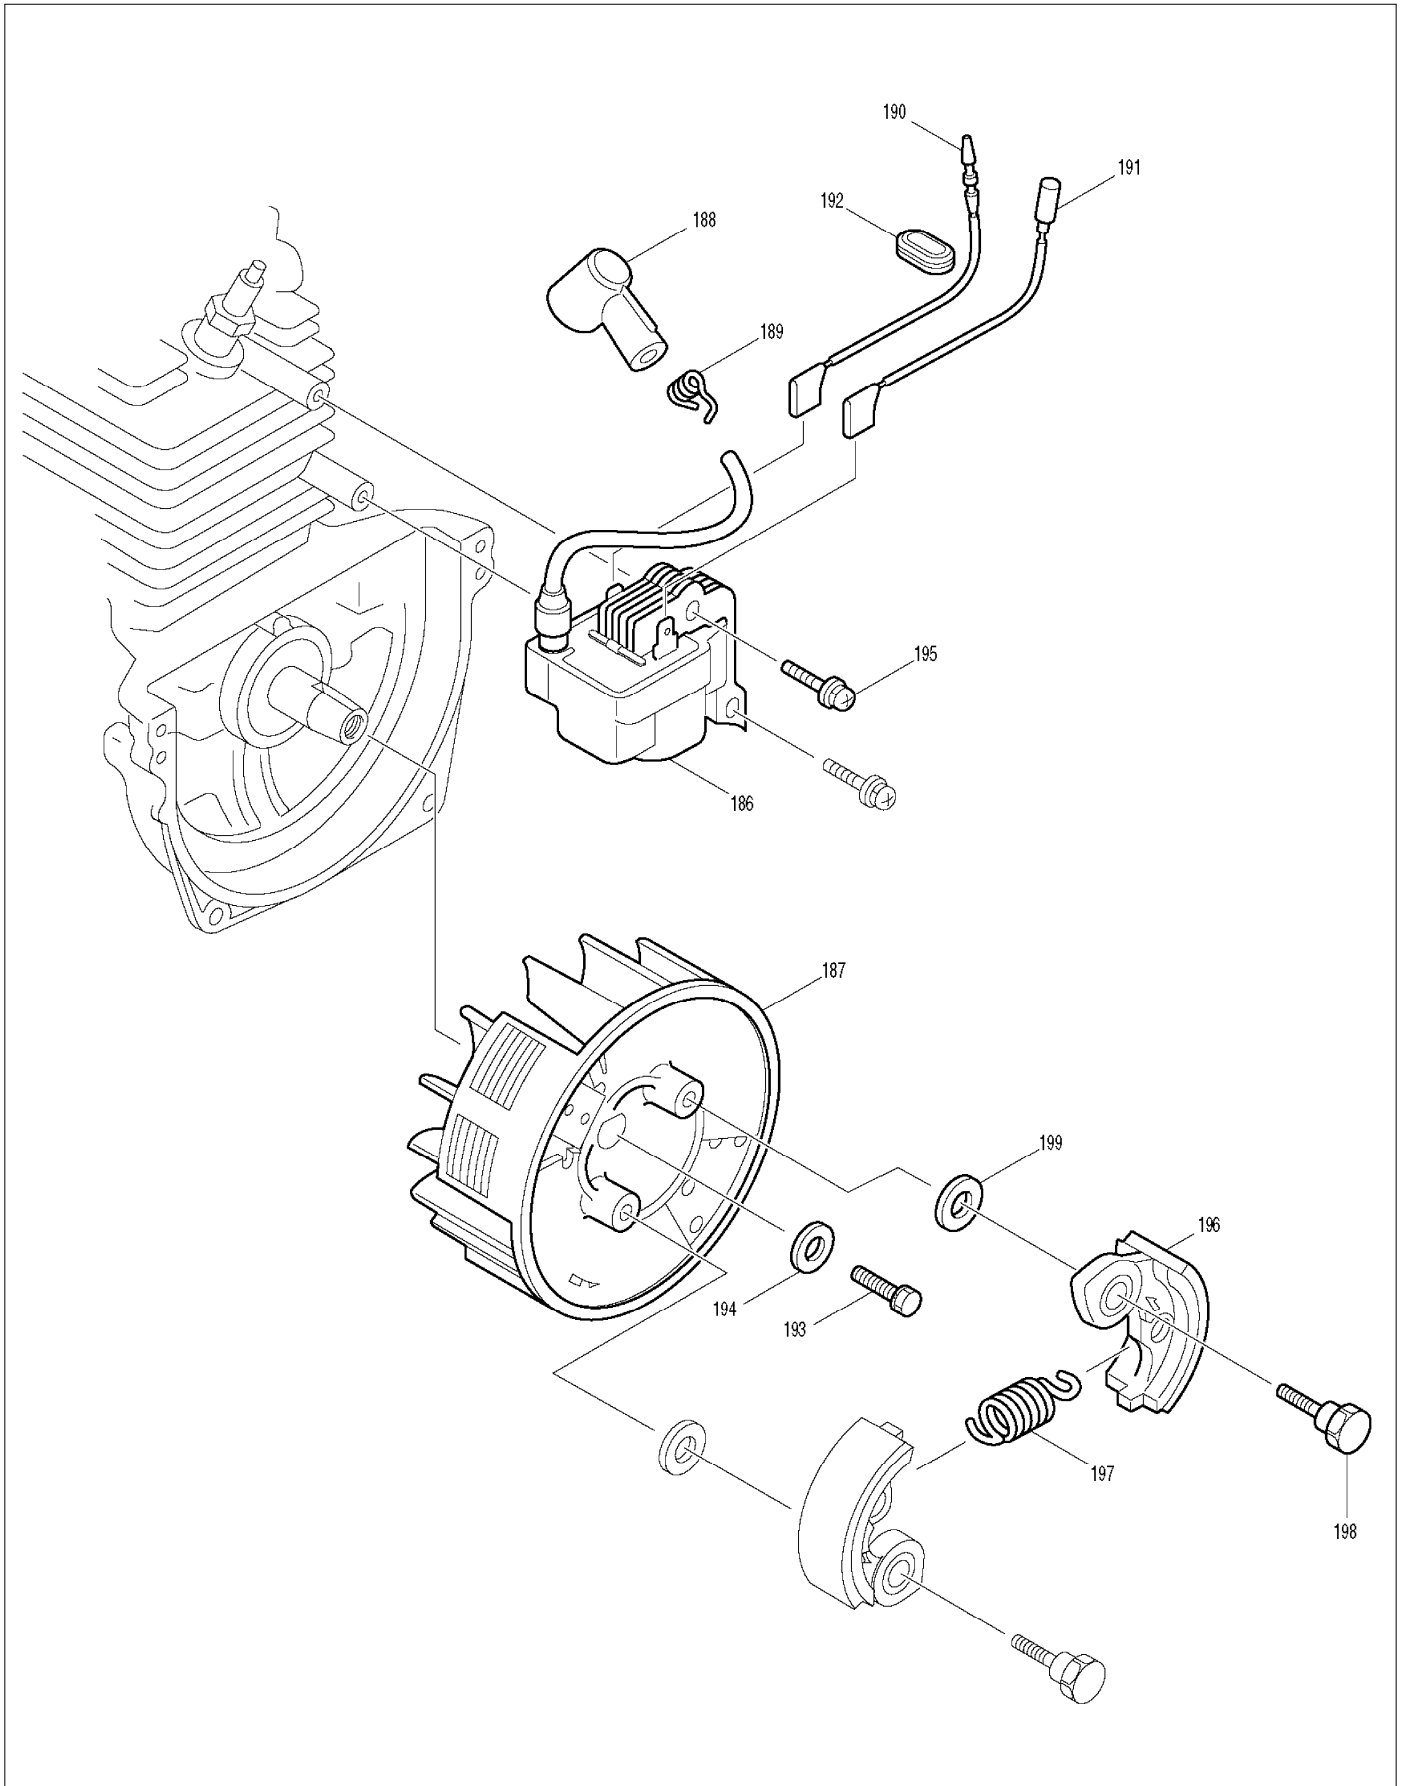

SERVICE DRAWING

MODEL NO. MS3524U