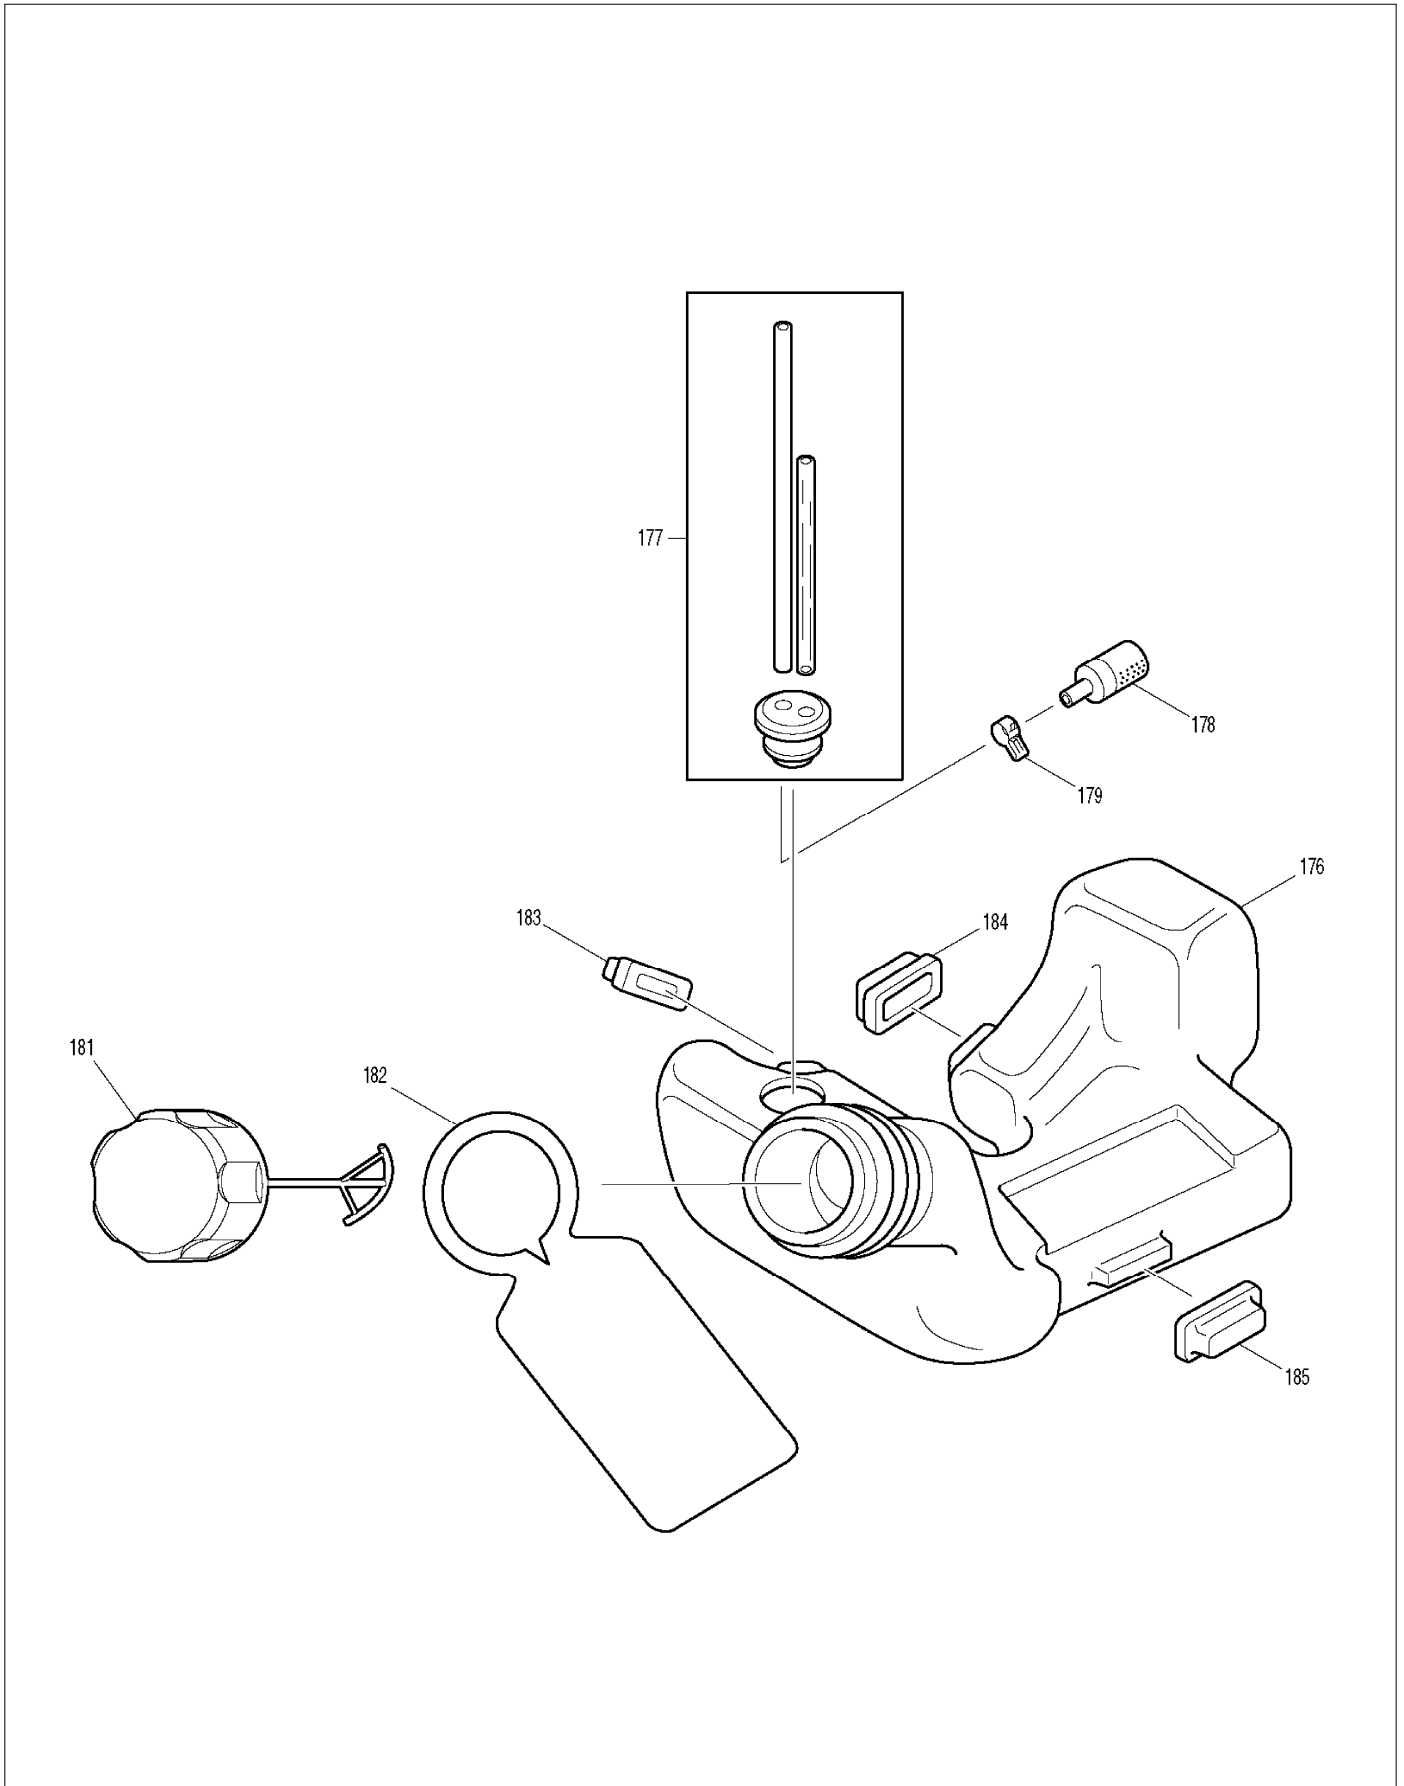

SERVICE DRAWING

MODEL NO. MS3524U