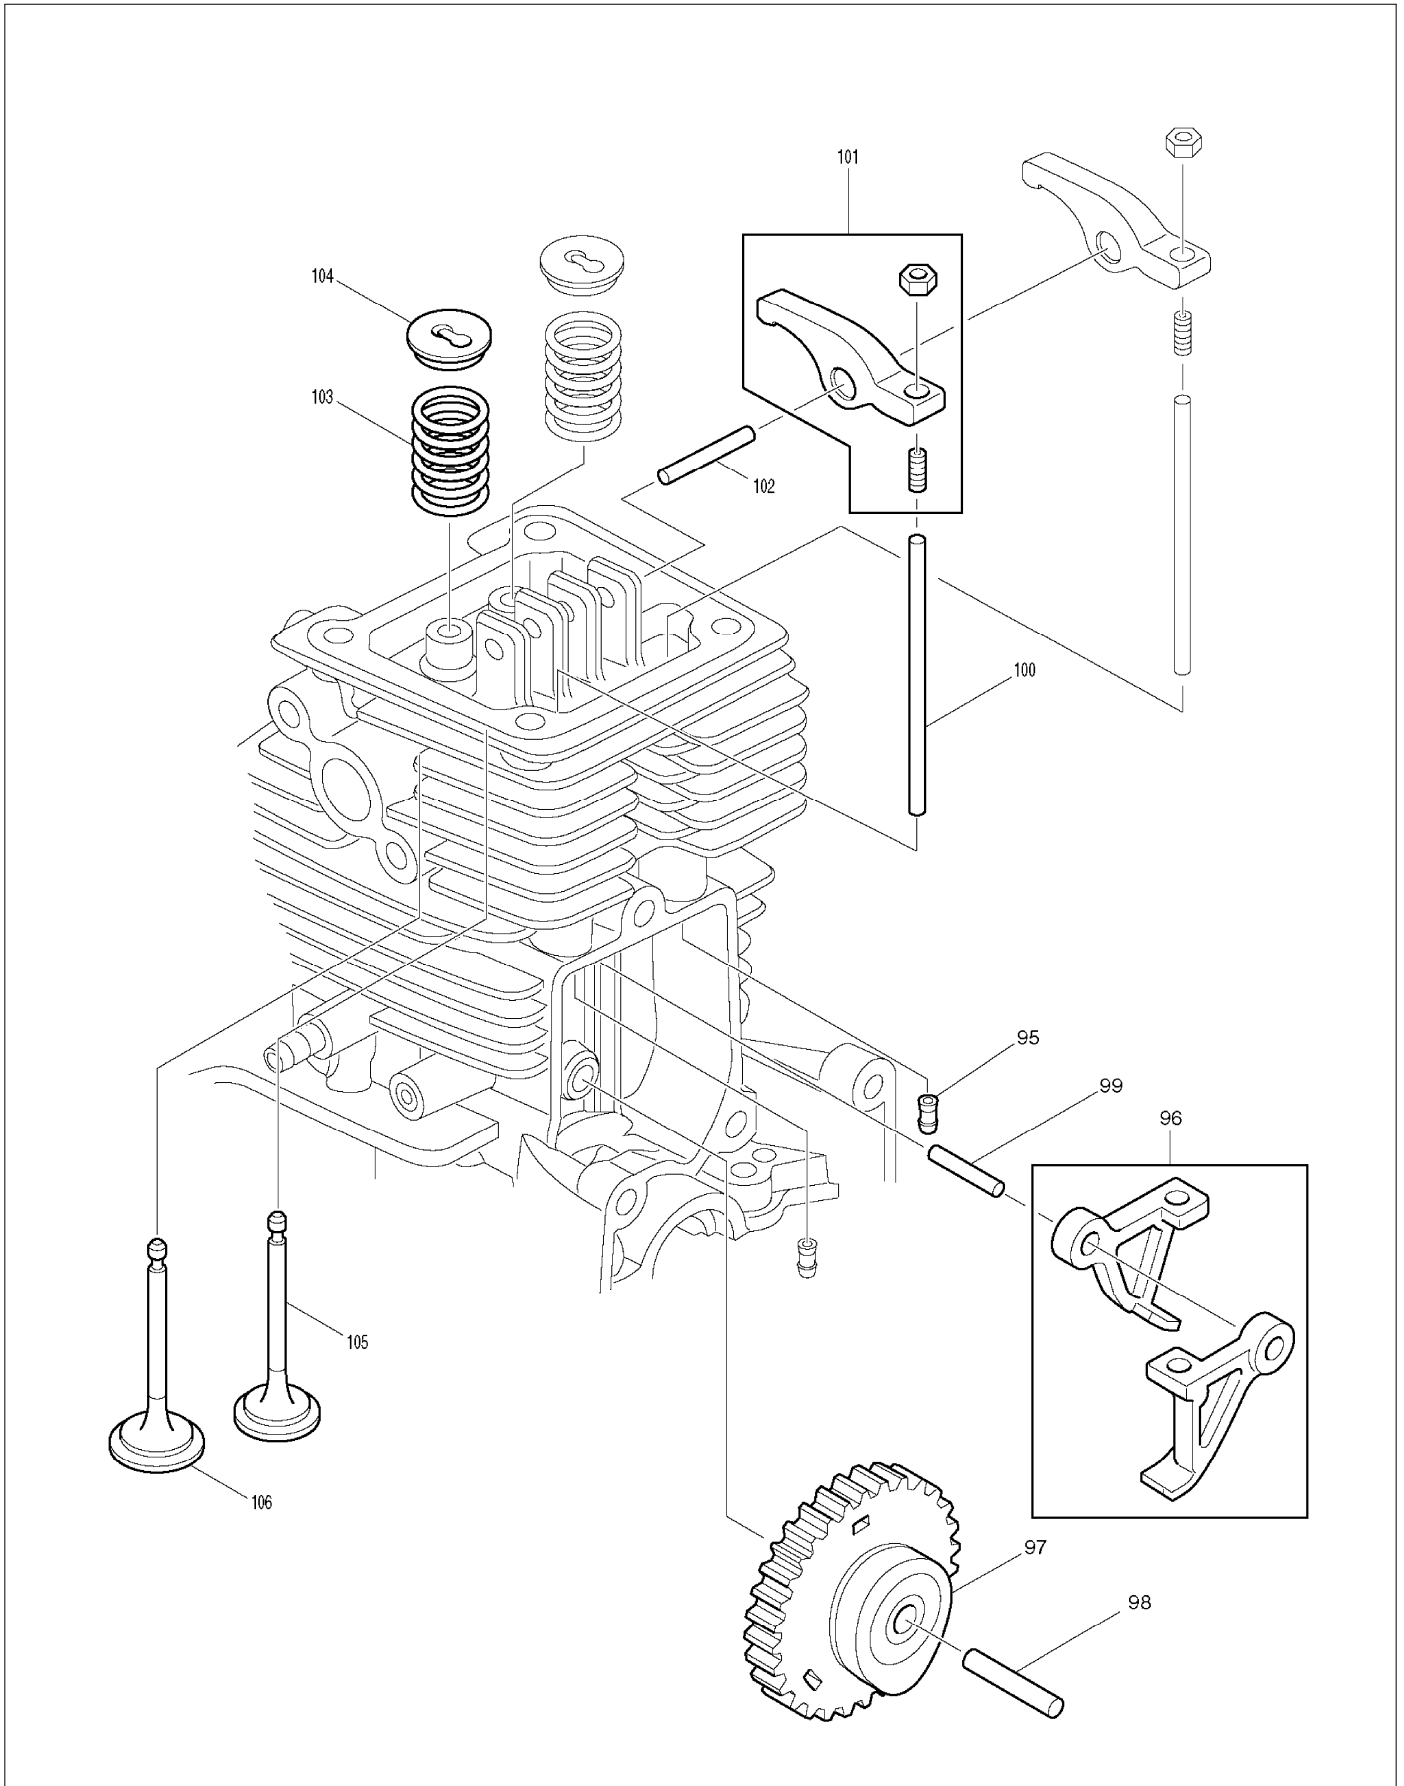

SERVICE DRAWING

MODEL NO. MS3524U