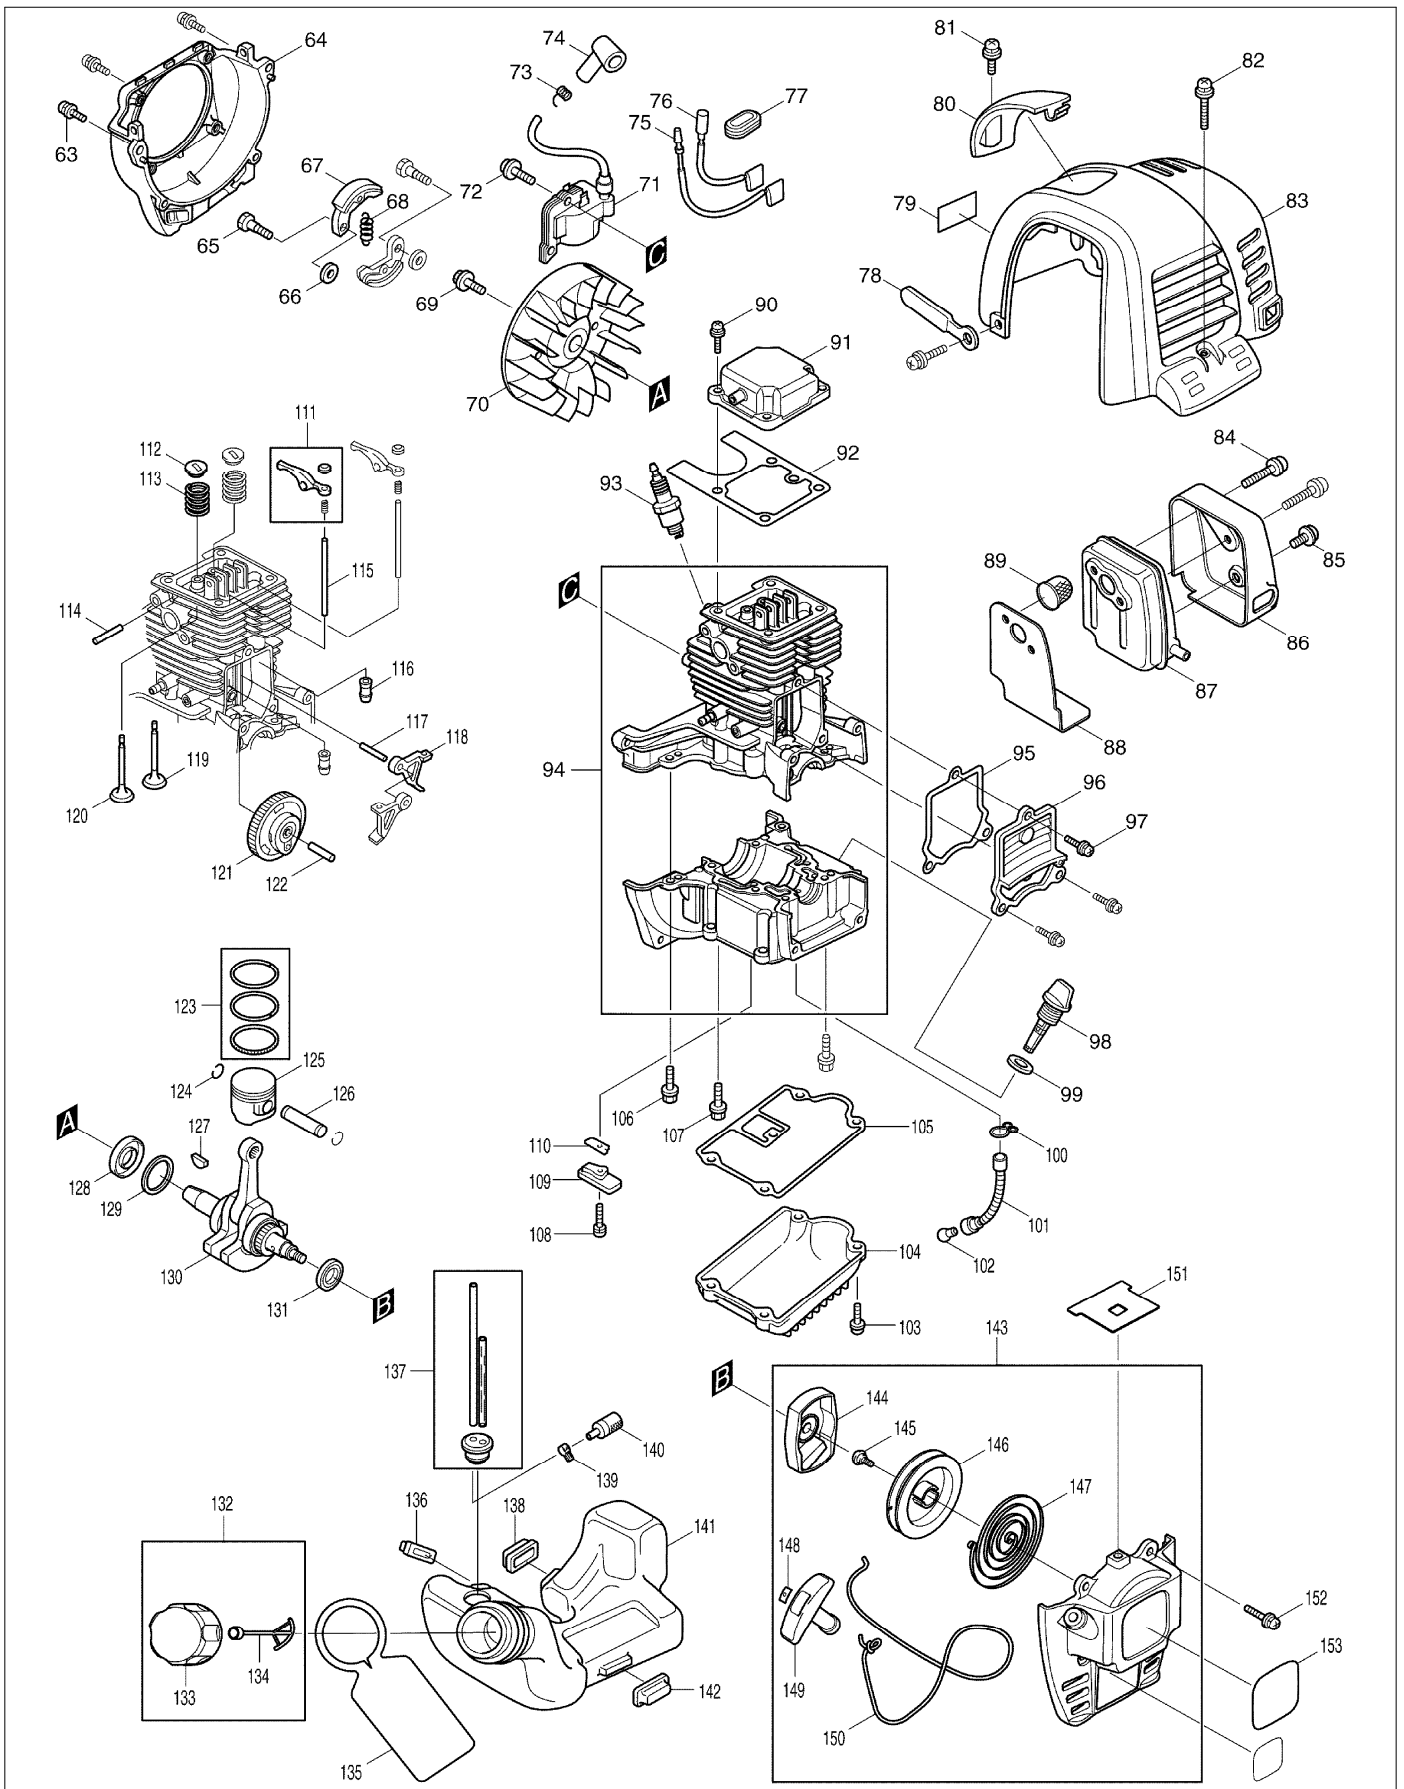

SERVICE DRAWING

MODEL NO. MS3524R