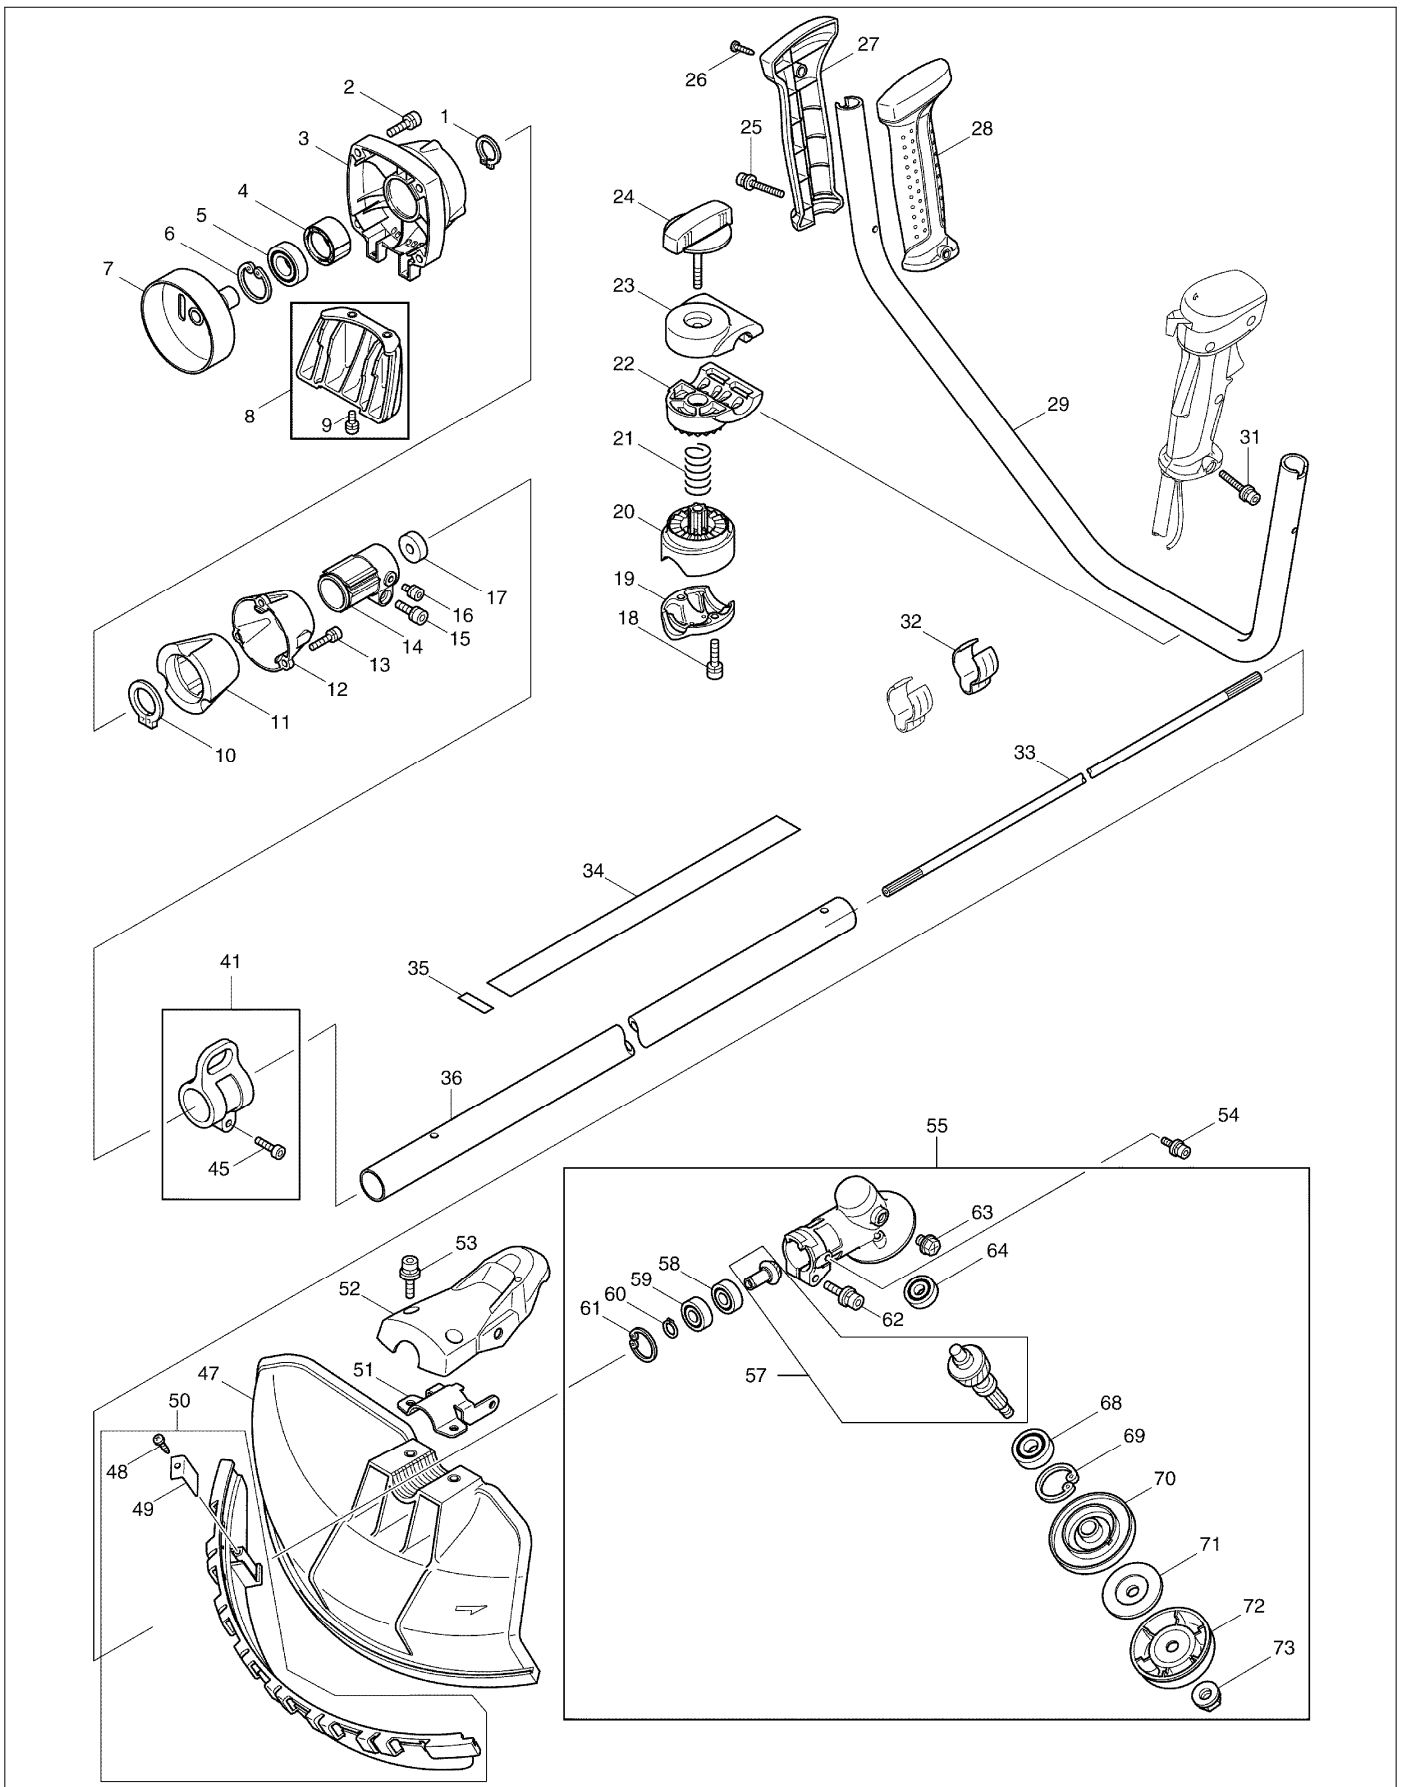

SERVICE DRAWING

MODEL NO. MS3354U