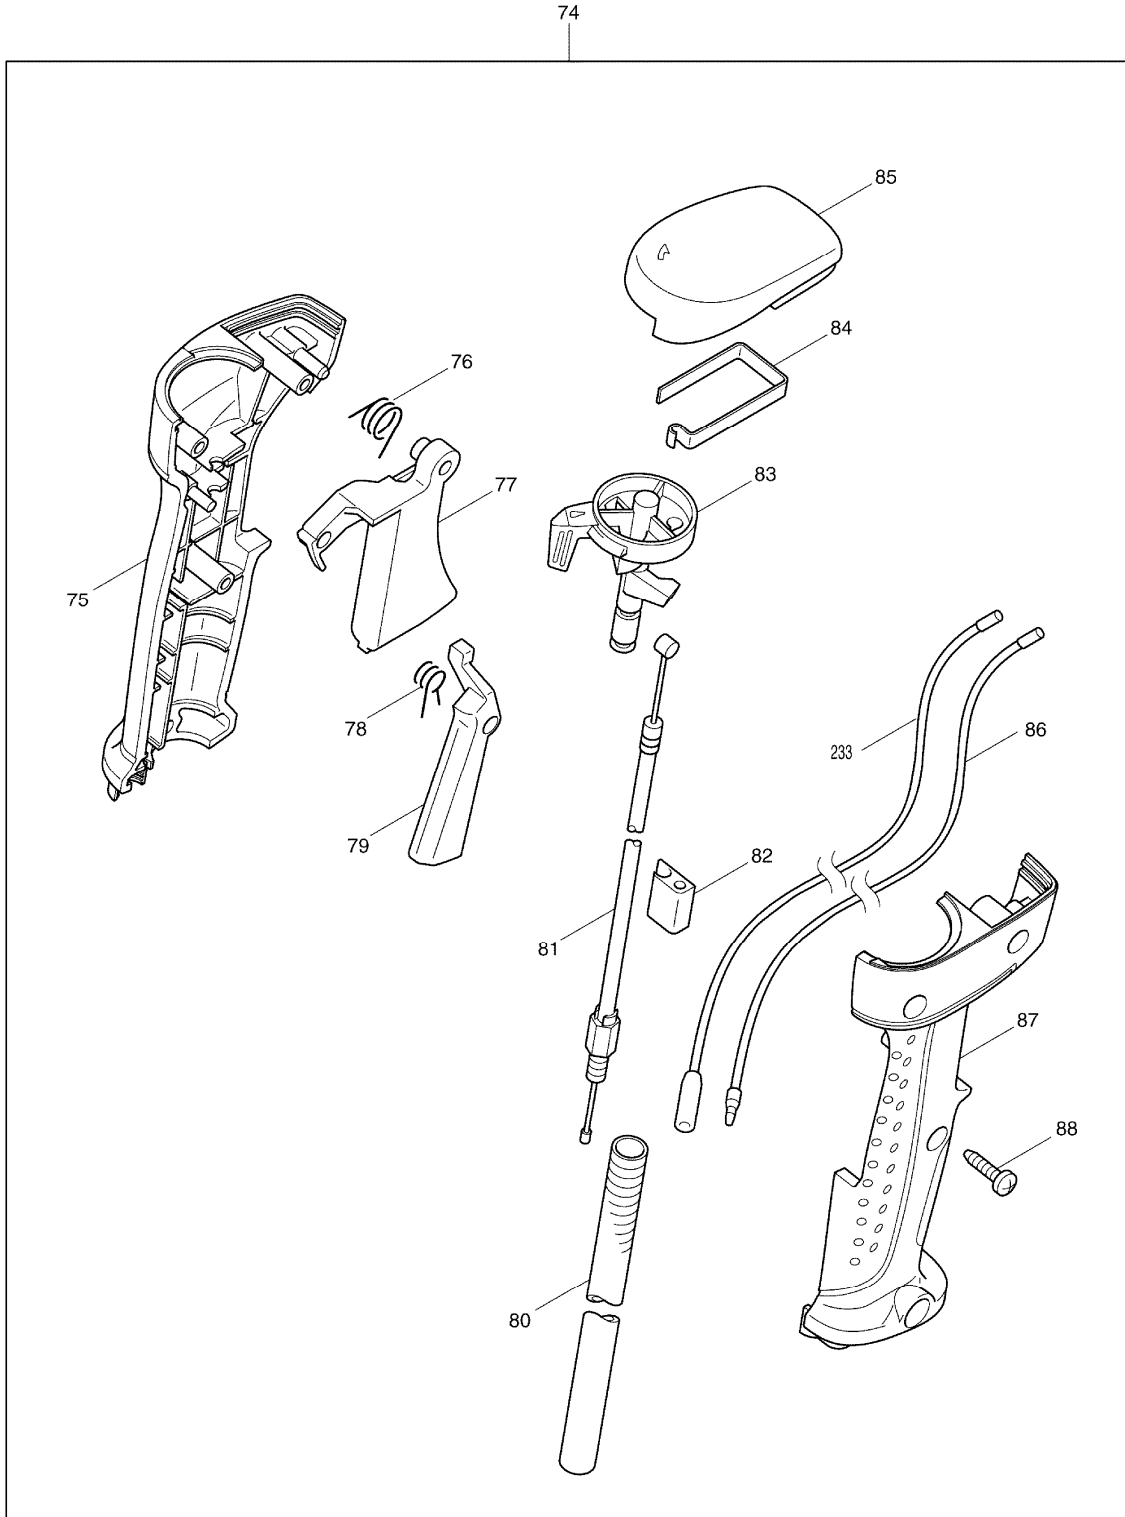

SERVICE DRAWING

MODEL NO. MS3354U