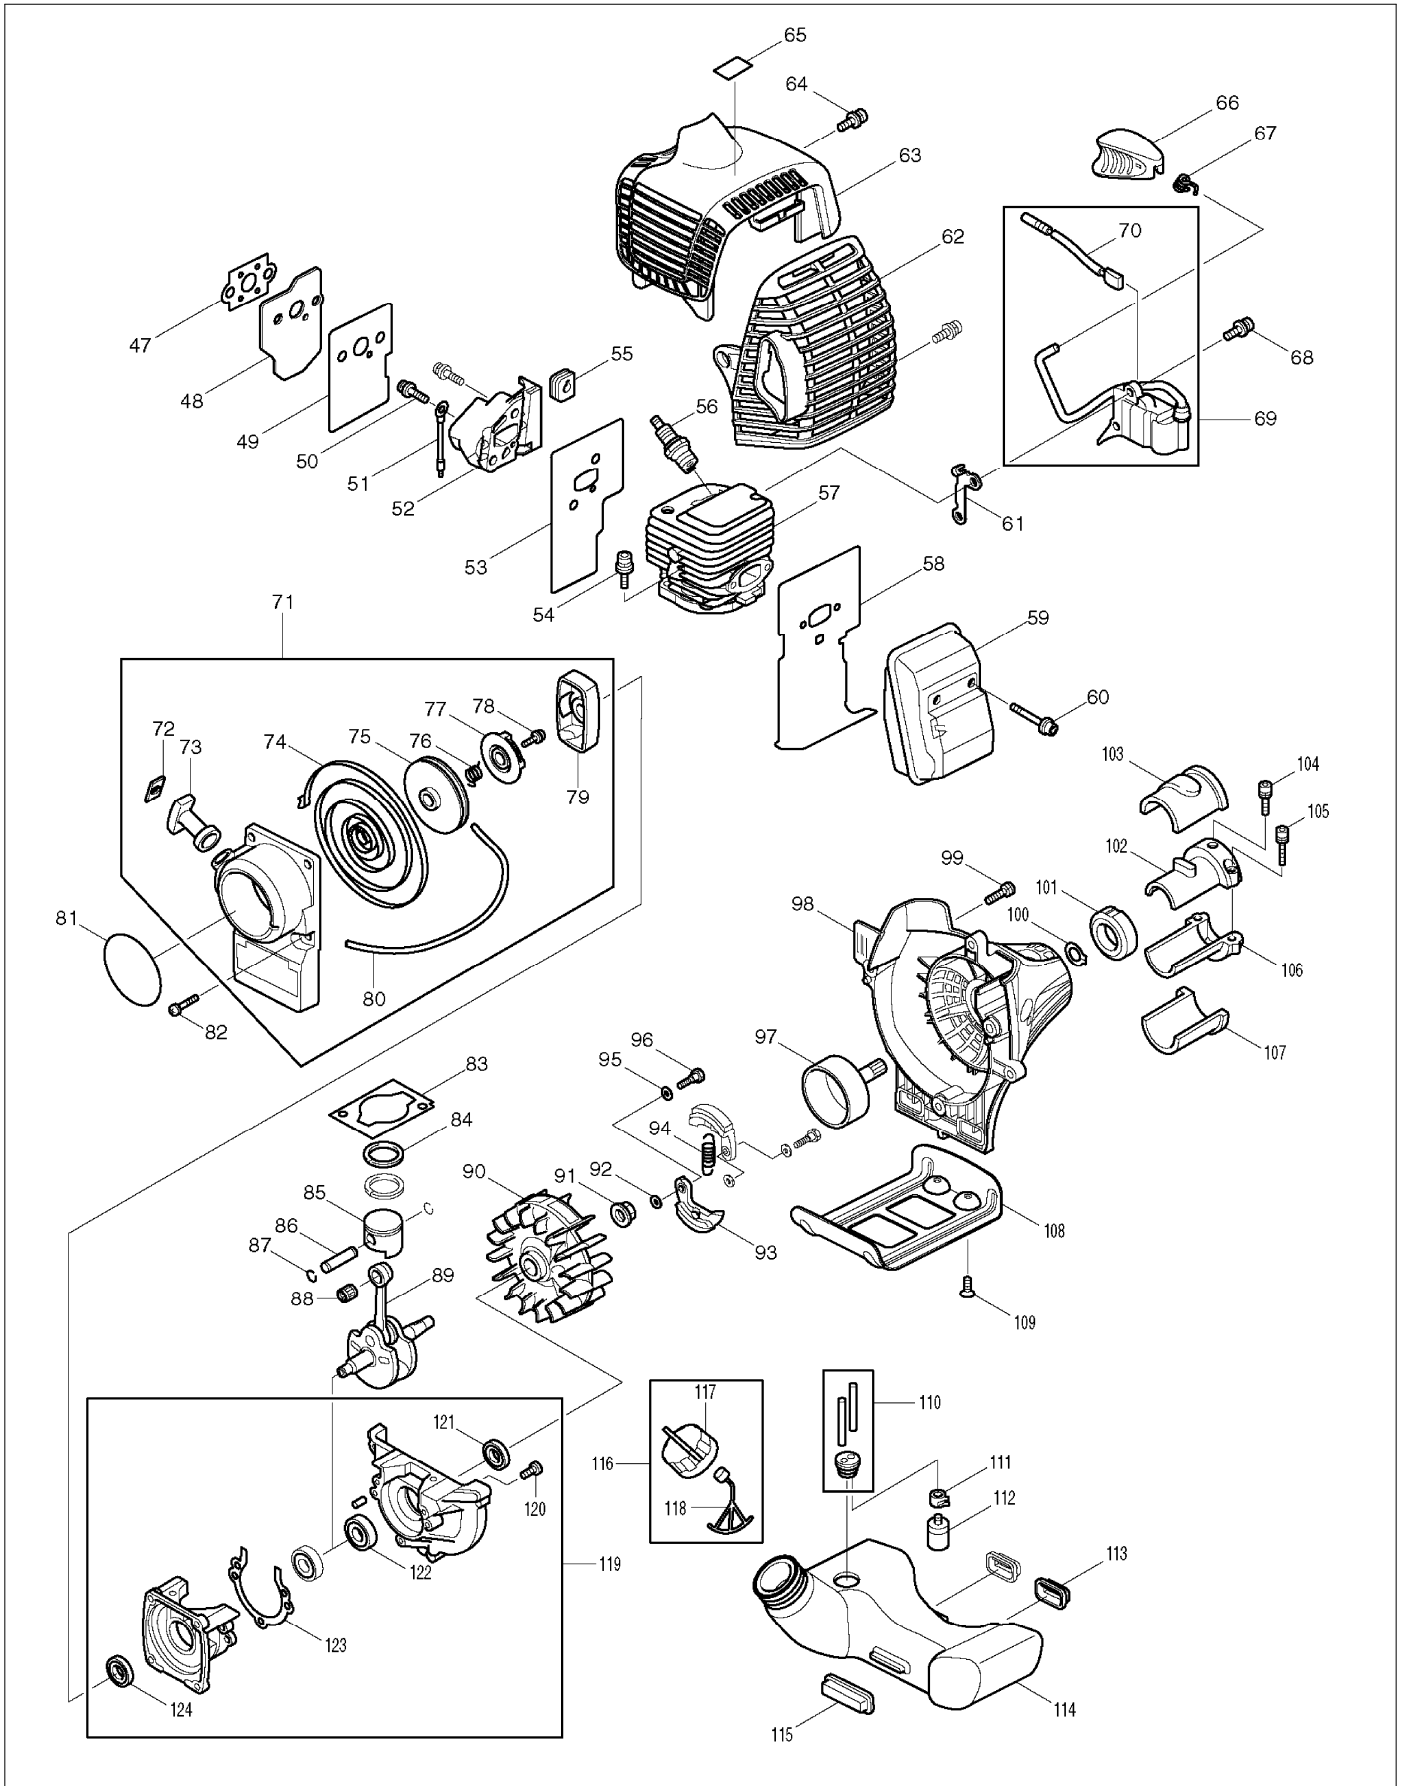

SERVICE DRAWING

MODEL NO. MS26U