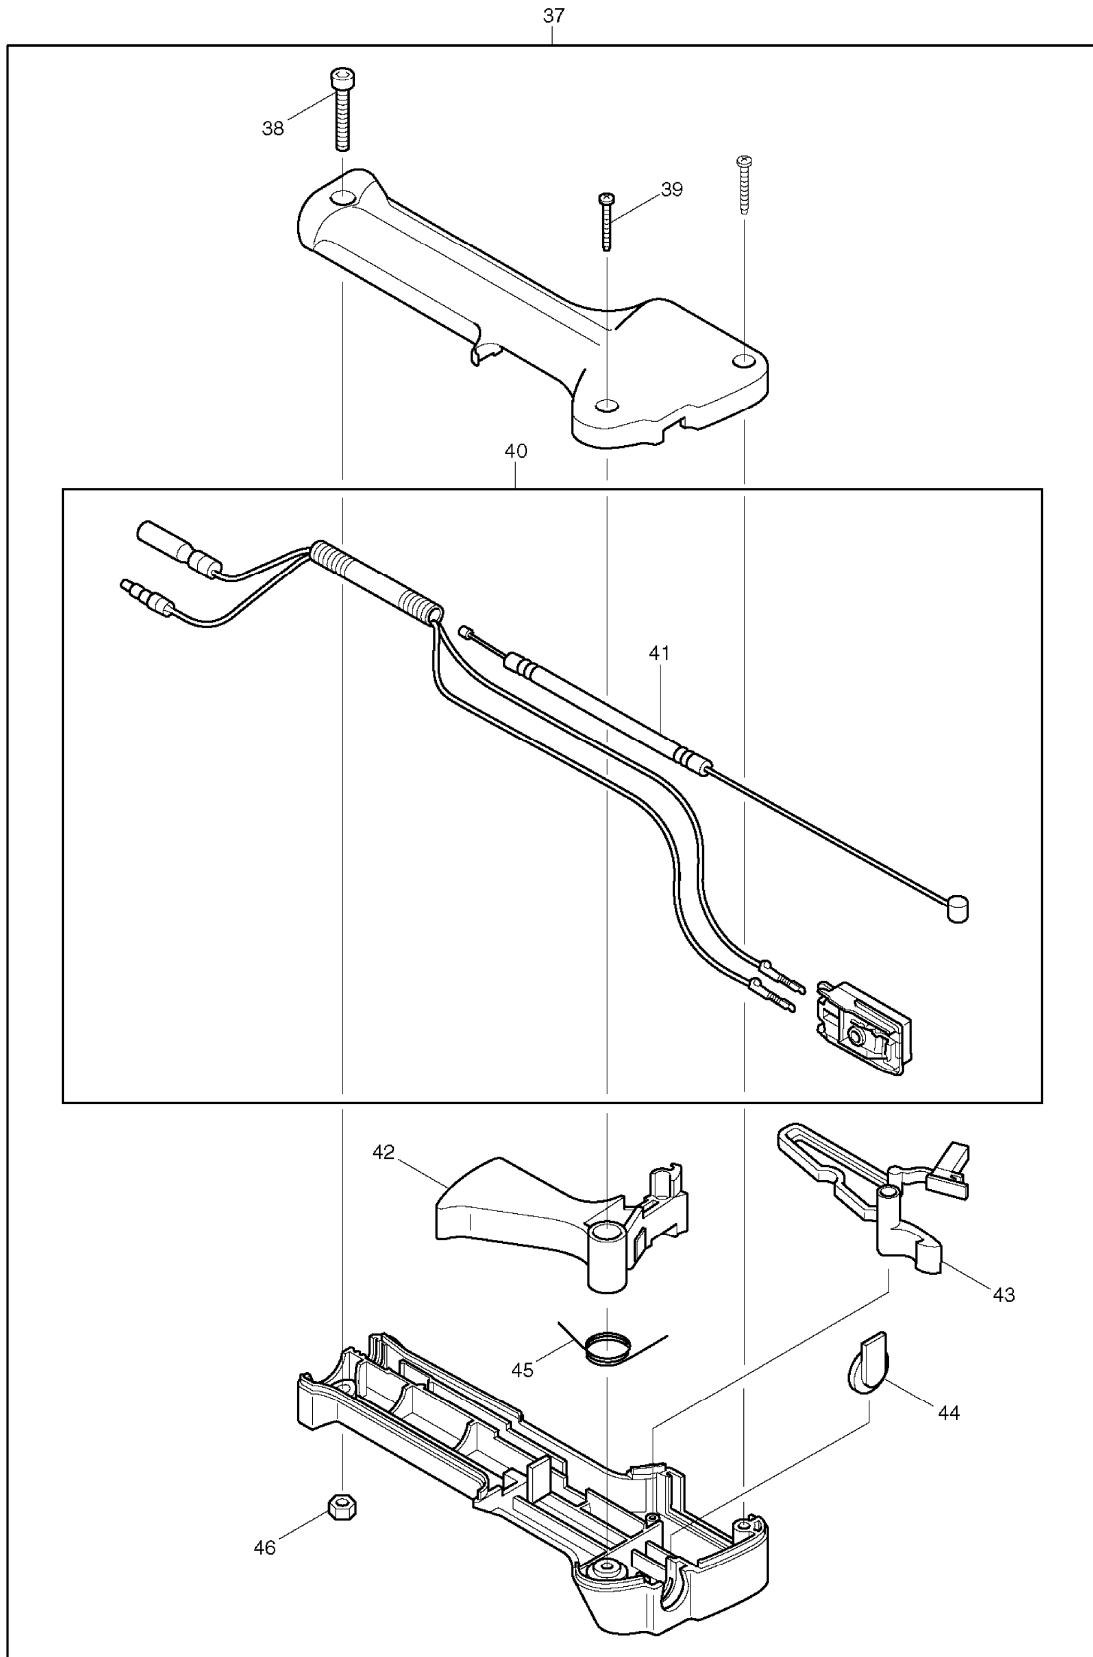

SERVICE DRAWING

MODEL NO. MS26U