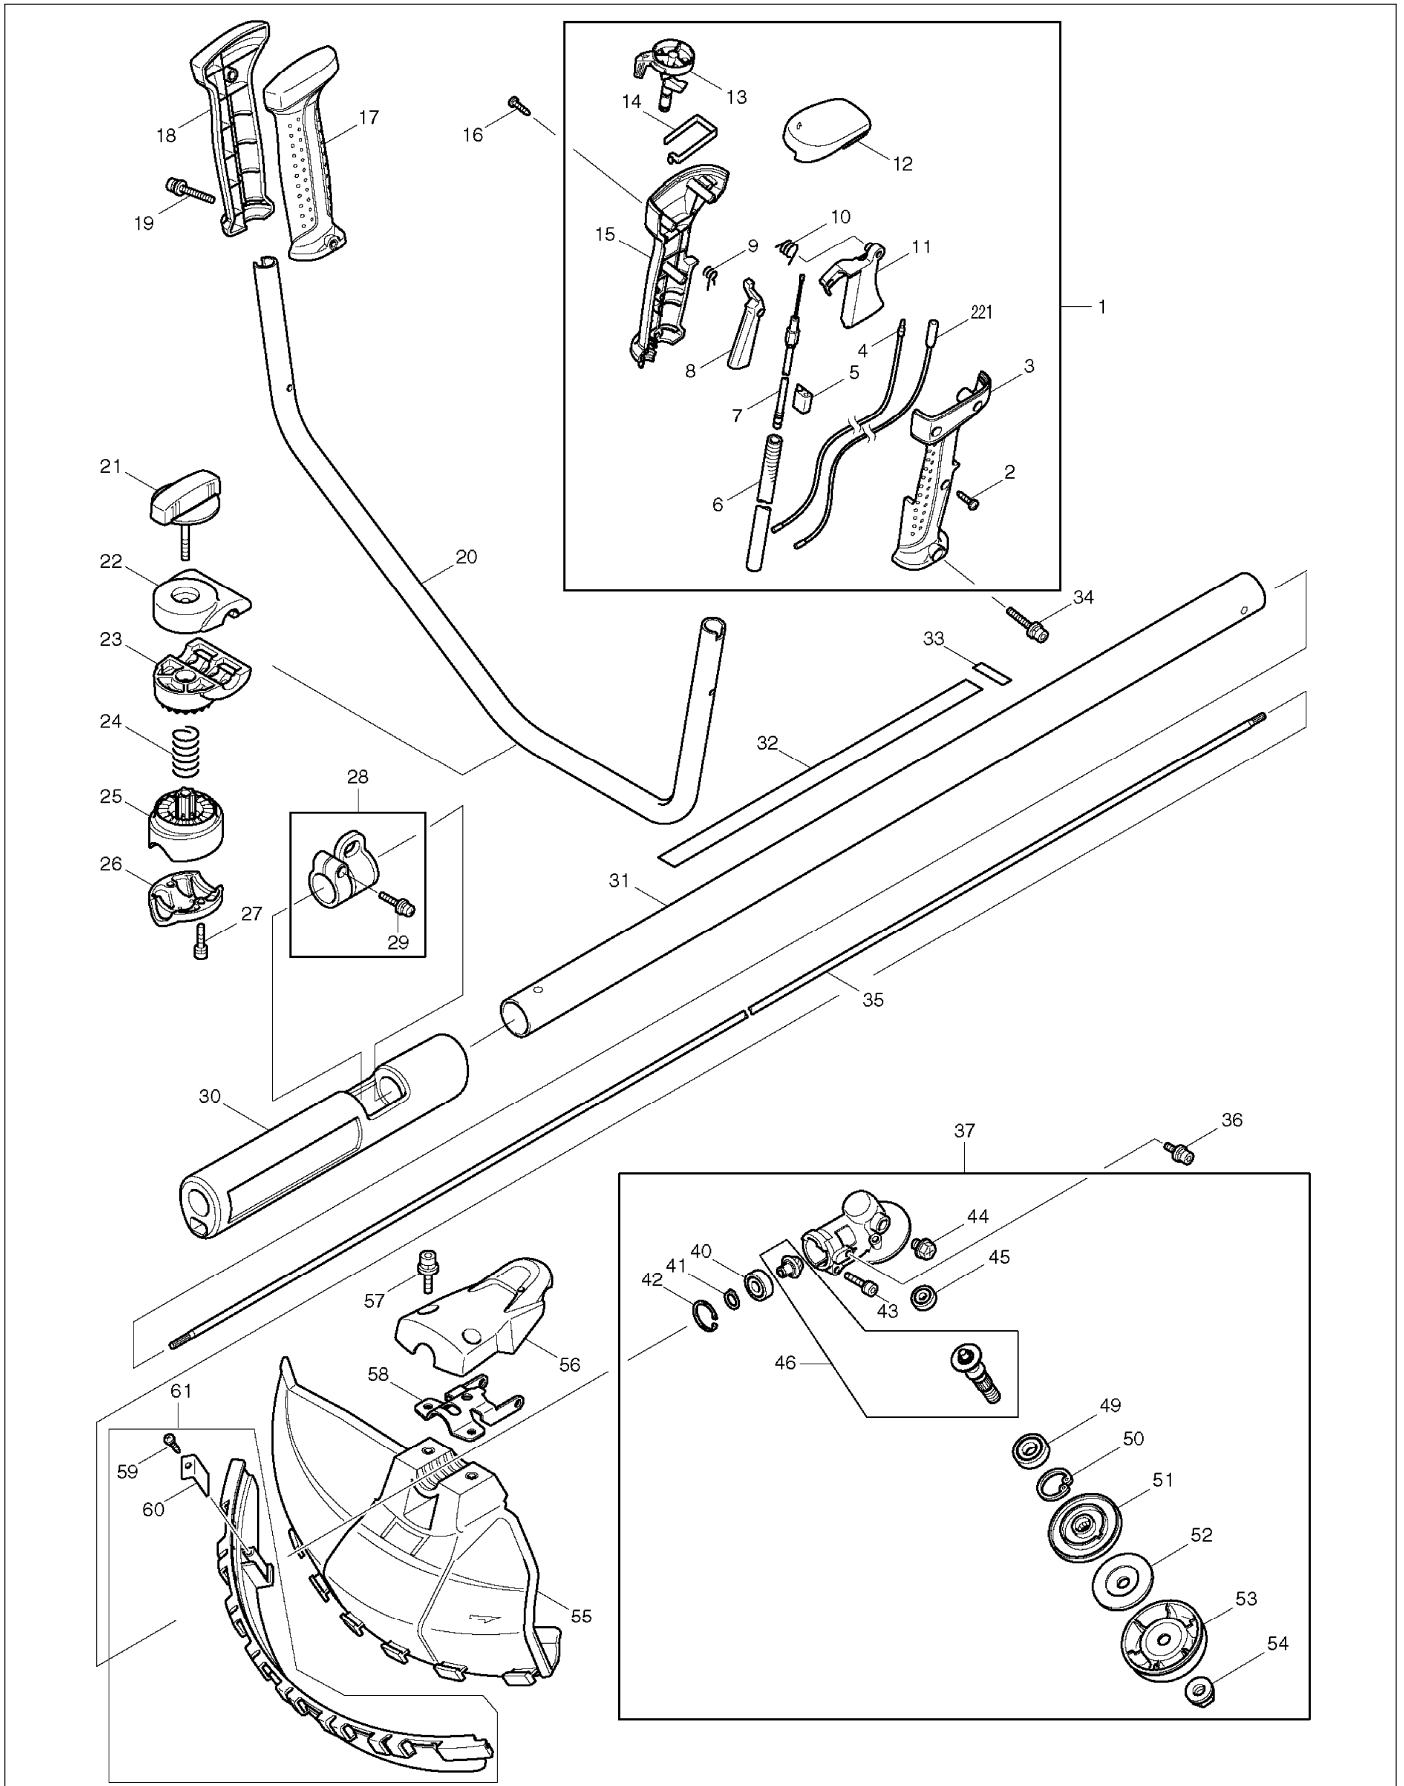

SPARE PARTS LIST

MODEL NO. MS2454UE

ITEM	PART NO.	DESCRIPTION	QTY	NOTE
		INC. 173-181		
174	451925-5	CHOKE LEVER	1	
175	213540-1	O RING 15	1	
176	424316-3	CHECK VALVE	1	
177	213539-6	O RING 14	1	
178	451924-7	CHECK VALVE PLATE	1	
179	424315-5	CHECK VALVE	1	
180	168577-2	SEPARATOR GASKET	1	
181	168576-4	SEPARATOR PLATE	1	
182	413121-3	CARBURETOR GASKET	1	
183	922228-9	HEX.SOCKET HEAD BOLT M5X18	2	
184	450559-1	INSULATOR	1	
187	324961-3	INTAKE PIPE	1	
188	413120-5	INSULATOR GASKET	1	
189	213078-6	O-RING 10	1	
190	922213-2	HEX.SOCKET HEAD BOLT M5X12	1	
191	450562-2	CLAMP	1	
193	168497-0	Carburetor	1	
		INC. 194,196-210		
194	140437-0	PUMP BODY	1	
		INC. 195		
195	352010-6	INLET SCREEN	1	
196	442154-1	METERING DIAPHRAGM GASKET	1	
197	168574-8	METERING DIAPHRAGM	1	
198	140438-8	AIR PURGE BODY	1	
199	424314-7	PRIMER PUMP	1	
200	346270-0	PRIMER PUMP COVER	1	
201	266582-4	TAPPING SCREW 3X24	4	
202	168575-6	PUMP DIAPHRAGM	1	
203	442155-9	PUMP GASKET	1	
204	325924-2	JET	1	
205	213538-8	O RING 2	1	
206	234183-6	CONICAL COMPRESSION SPRING 5-9	1	
207	266581-6	PAN HEAD SCREW M3X8 WITH W	2	
208	325922-6	SWIVEL	1	
209	413140-9	WASHER	1	
210	257964-1	STOP RING E-3	1	
211	806902-6	Engine Label EBH252U	1	
212	345964-4	TANK GUARD	1	
213	806903-4	EBH252 Serial Number Label	1	
214	911148-2	Trapézfeju csavar M4x25 911148	2	
215	911213-7	Trapézfeju csavar M5x12 911213	2	
216	331835-1	Spacer	2	
217	345963-6	Clamp	1	
218	638664-6	LEAD UNIT	1	
219	638665-4	LEAD UNIT	1	
220	324980-9	Spark Arrester	1	
221	638671-9	LEAD UNIT	1	
A01	122907-1	BAND ASS'Y	1	
A02	242072-1	Oil Bottle EBH252U	1	
A03	783013-3	BOX DRIVER	1	
A04	783217-7	HEX. WRENCH 5	1	
A05	783223-2	WRENCH 4	1	
A07	450573-7	TOOL COVER	2	
A08	B-14118	STAR BLADE 230X4TX25.4	1	AEPD-002/98
E02	819430-2	CAUTION TAG	1	

SERVICE DRAWING

MODEL NO. MS2454UE