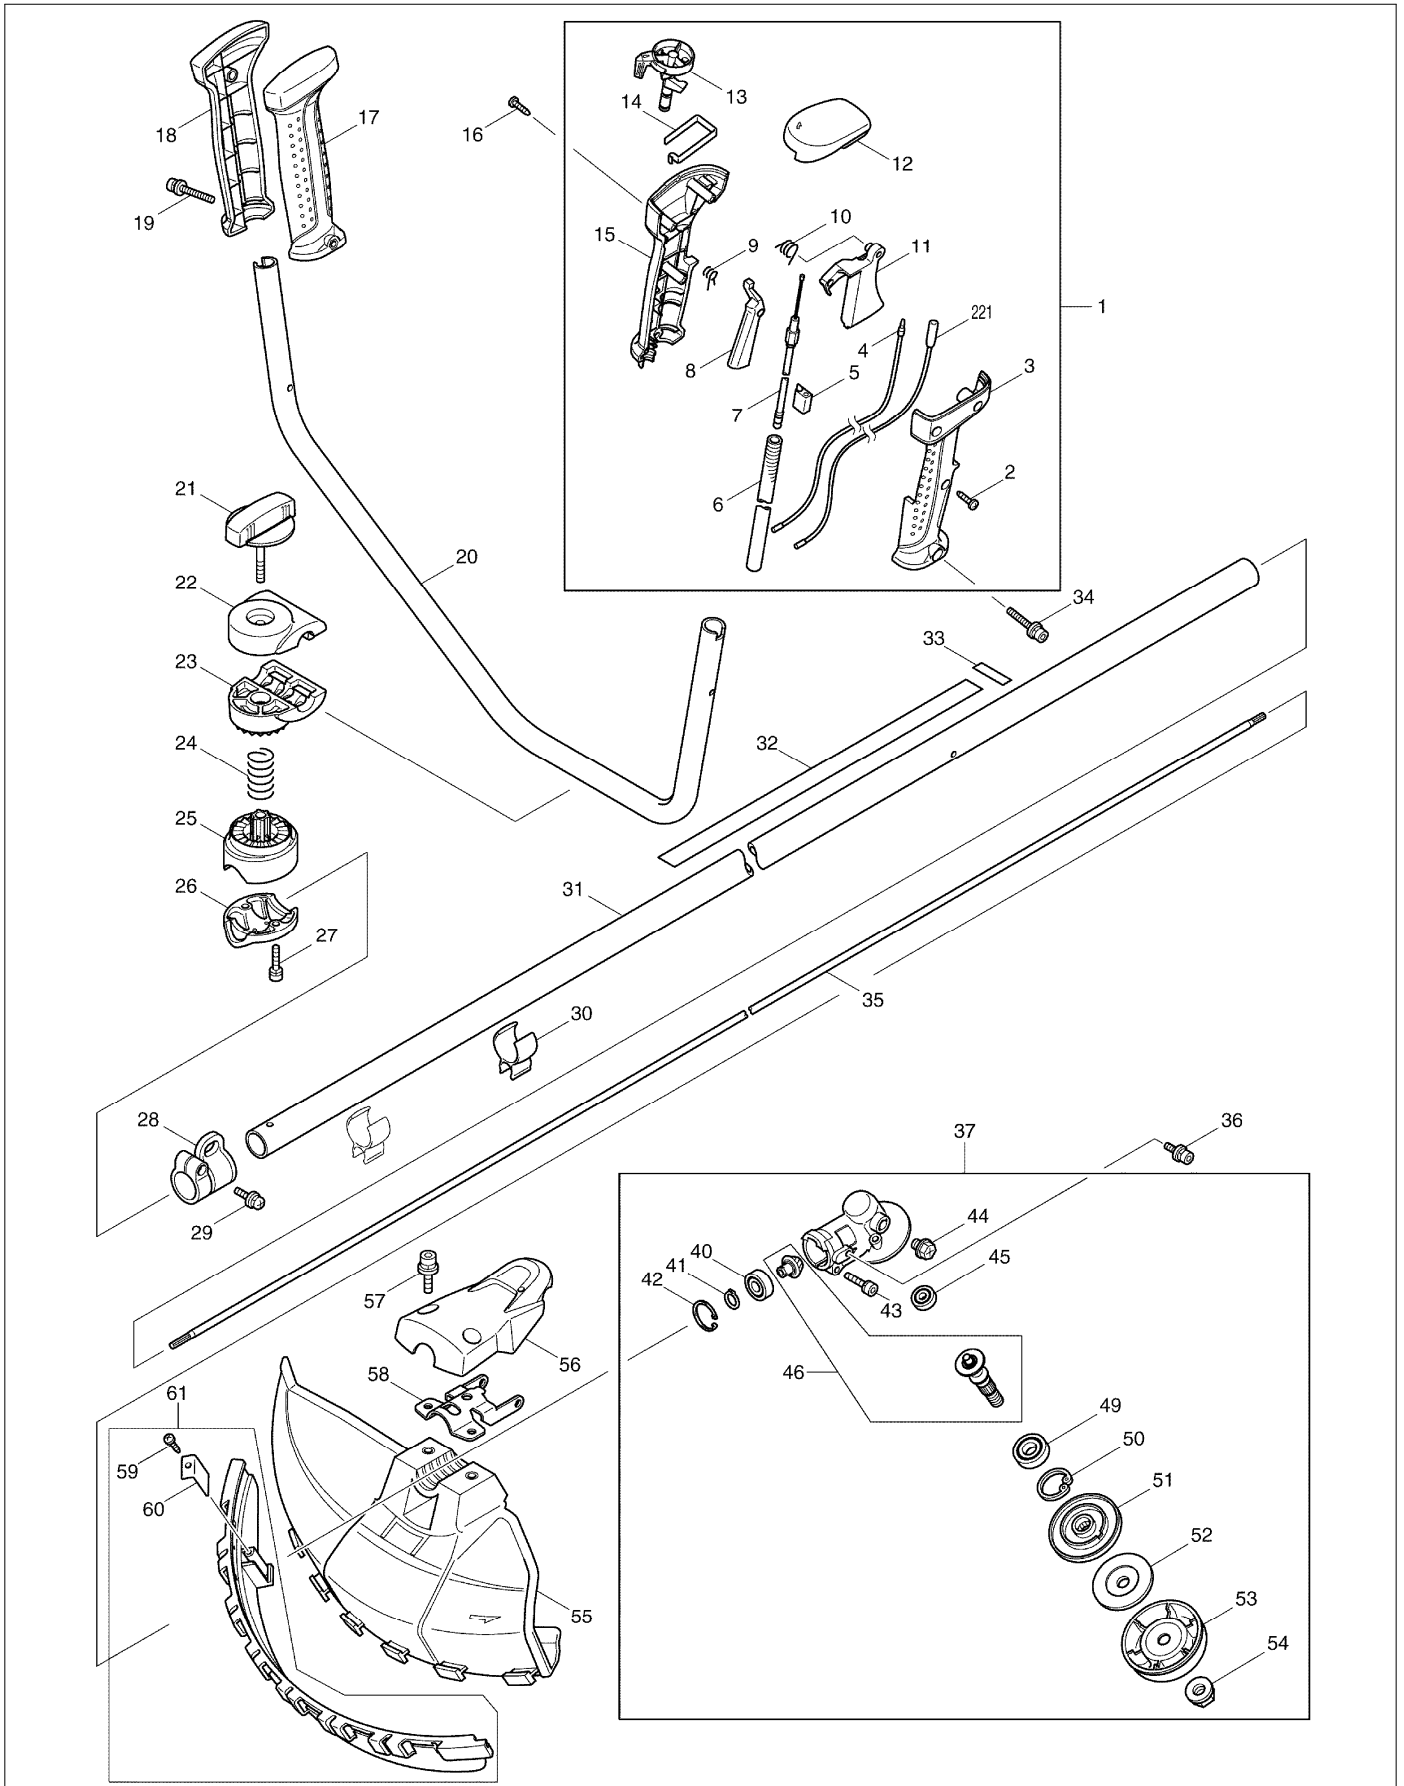

SPARE PARTS LIST

MODEL NO. MS2454U

ITEM	PART NO.	DESCRIPTION	QTY	NOTE
		INC. 173-181		
174	451925-5	CHOKE LEVER	1	
175	213540-1	O RING 15	1	
176	424316-3	CHECK VALVE	1	
177	213539-6	O RING 14	1	
178	451924-7	CHECK VALVE PLATE	1	
179	424315-5	CHECK VALVE	1	
180	168577-2	SEPARATOR GASKET	1	
181	168576-4	SEPARATOR PLATE	1	
182	413121-3	CARBURETOR GASKET	1	
183	922228-9	HEX.SOCKET HEAD BOLT M5X18	2	
184	450559-1	INSULATOR	1	
187	324961-3	INTAKE PIPE	1	
188	413120-5	INSULATOR GASKET	1	
189	213078-6	O-RING 10	1	
190	922213-2	HEX.SOCKET HEAD BOLT M5X12	1	
191	450562-2	CLAMP	1	
193	168497-0	Carburetor	1	
		INC. 194,196-210		
194	140437-0	PUMP BODY	1	
		INC. 195		
195	352010-6	INLET SCREEN	1	
196	442154-1	METERING DIAPHRAGM GASKET	1	
197	168574-8	METERING DIAPHRAGM	1	
198	140438-8	AIR PURGE BODY	1	
199	424314-7	PRIMER PUMP	1	
200	346270-0	PRIMER PUMP COVER	1	
201	266582-4	TAPPING SCREW 3X24	4	
202	168575-6	PUMP DIAPHRAGM	1	
203	442155-9	PUMP GASKET	1	
204	325924-2	JET	1	
205	213538-8	O RING 2	1	
206	234183-6	CONICAL COMPRESSION SPRING 5-9	1	
207	266581-6	PAN HEAD SCREW M3X8 WITH W	2	
208	325922-6	SWIVEL	1	
209	413140-9	WASHER	1	
210	257964-1	STOP RING E-3	1	
211	806902-6	Engine Label EBH252U	1	
212	345964-4	TANK GUARD	1	
213	806903-4	EBH252 Serial Number Label	1	
214	911148-2	Trapézfeju csavar M4x25 911148	2	
215	911213-7	Trapézfeju csavar M5x12 911213	2	
216	331835-1	Spacer	2	
217	345963-6	Clamp	1	
218	638664-6	LEAD UNIT	1	
219	638665-4	LEAD UNIT	1	
220	324980-9	Spark Arrester	1	
221	638671-9	LEAD UNIT	1	
A01	122907-1	BAND ASS'Y	1	
A02	242072-1	Oil Bottle EBH252U	1	
A03	783013-3	BOX DRIVER	1	
A04	783217-7	HEX. WRENCH 5	1	
A05	783223-2	WRENCH 4	1	
A07	450573-7	TOOL COVER	2	
A08	B-14118	STAR BLADE 230X4TX25.4	1	AEPD-002/98
E02	819430-2	CAUTION TAG	1	

SERVICE DRAWING

MODEL NO. MS2454U