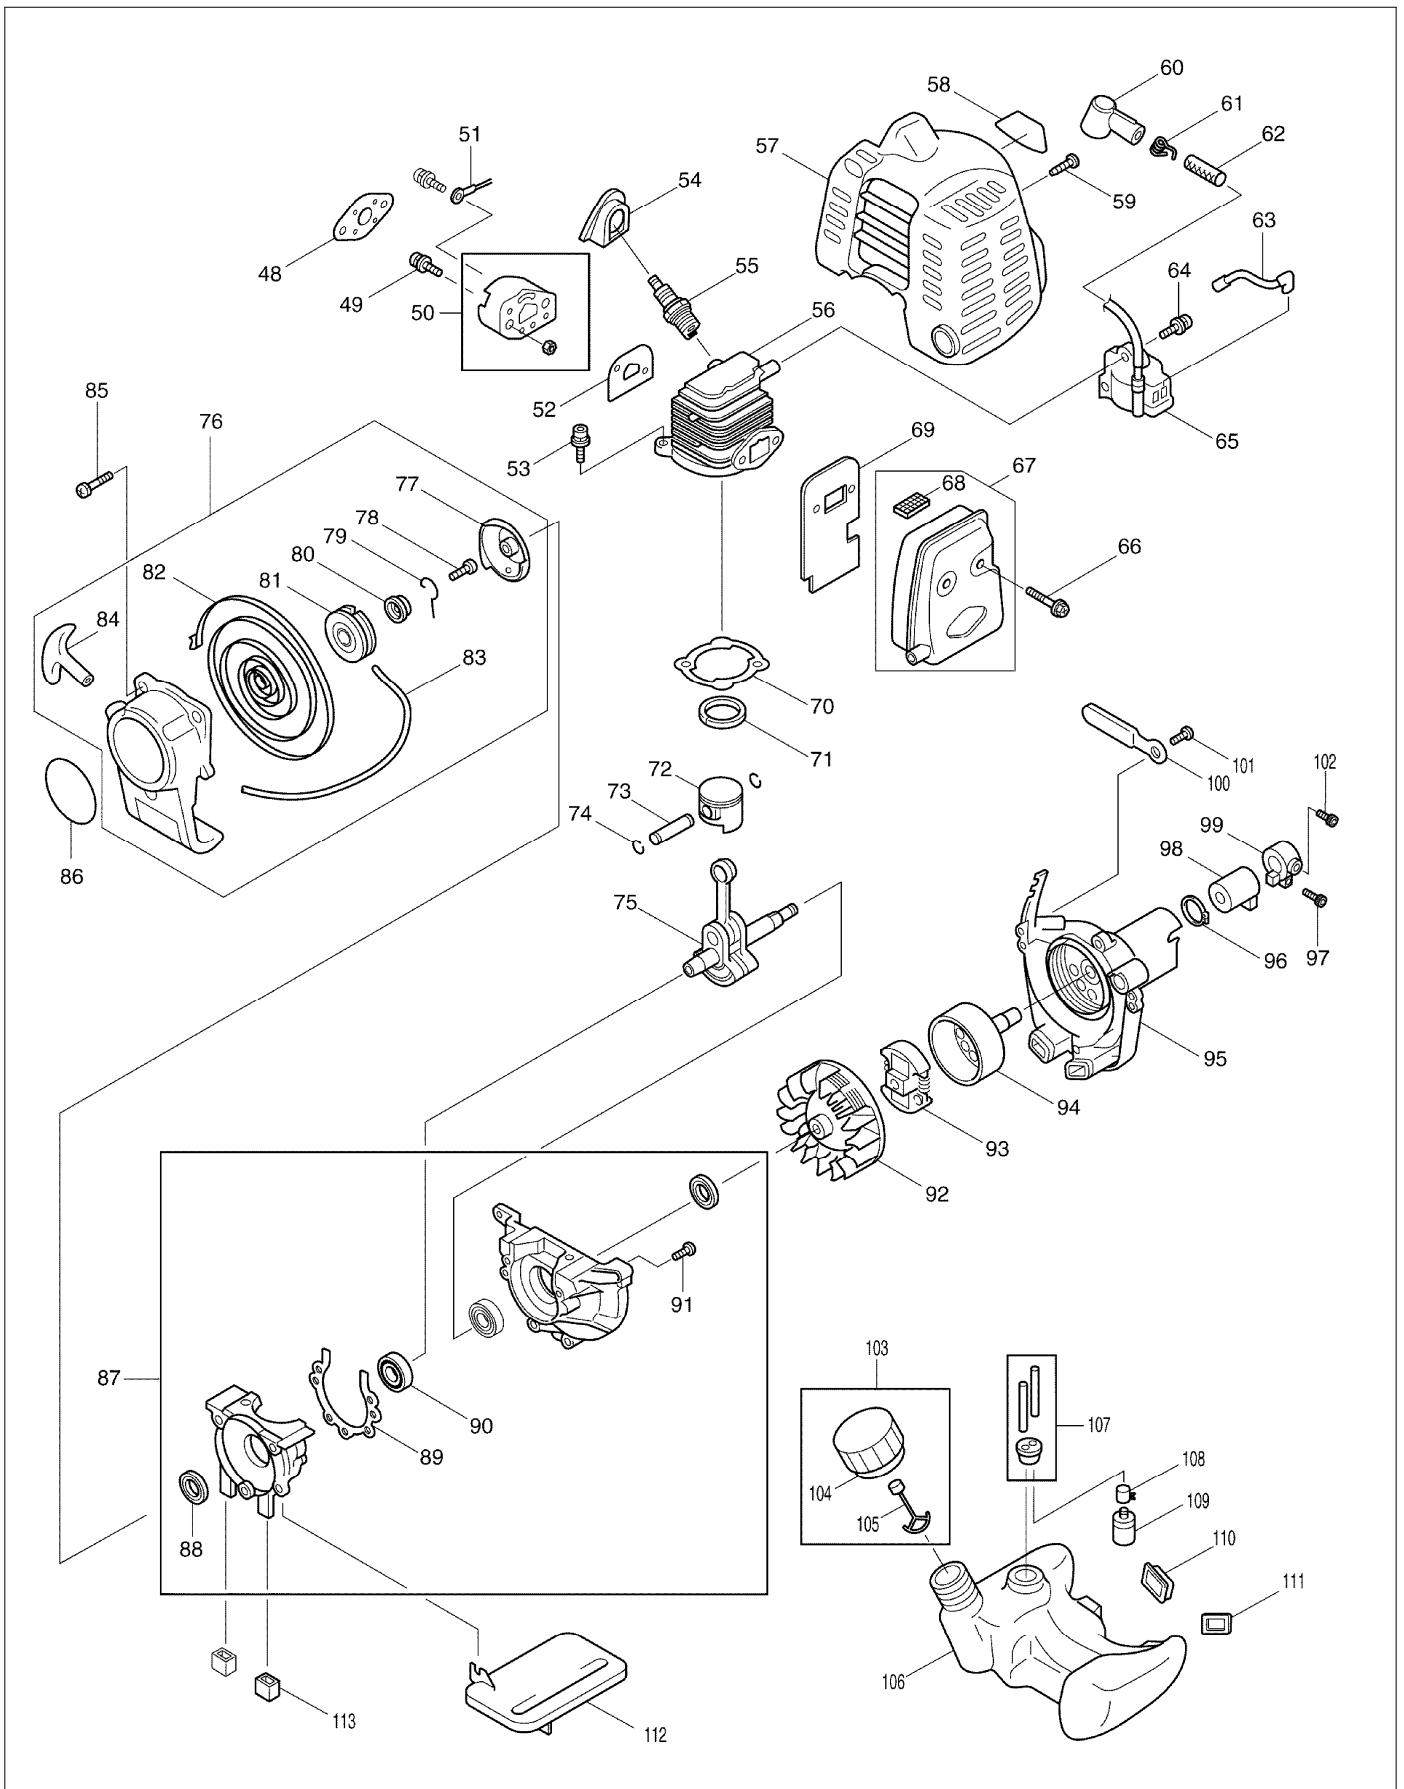

SERVICE DRAWING

MODEL NO. MS20U