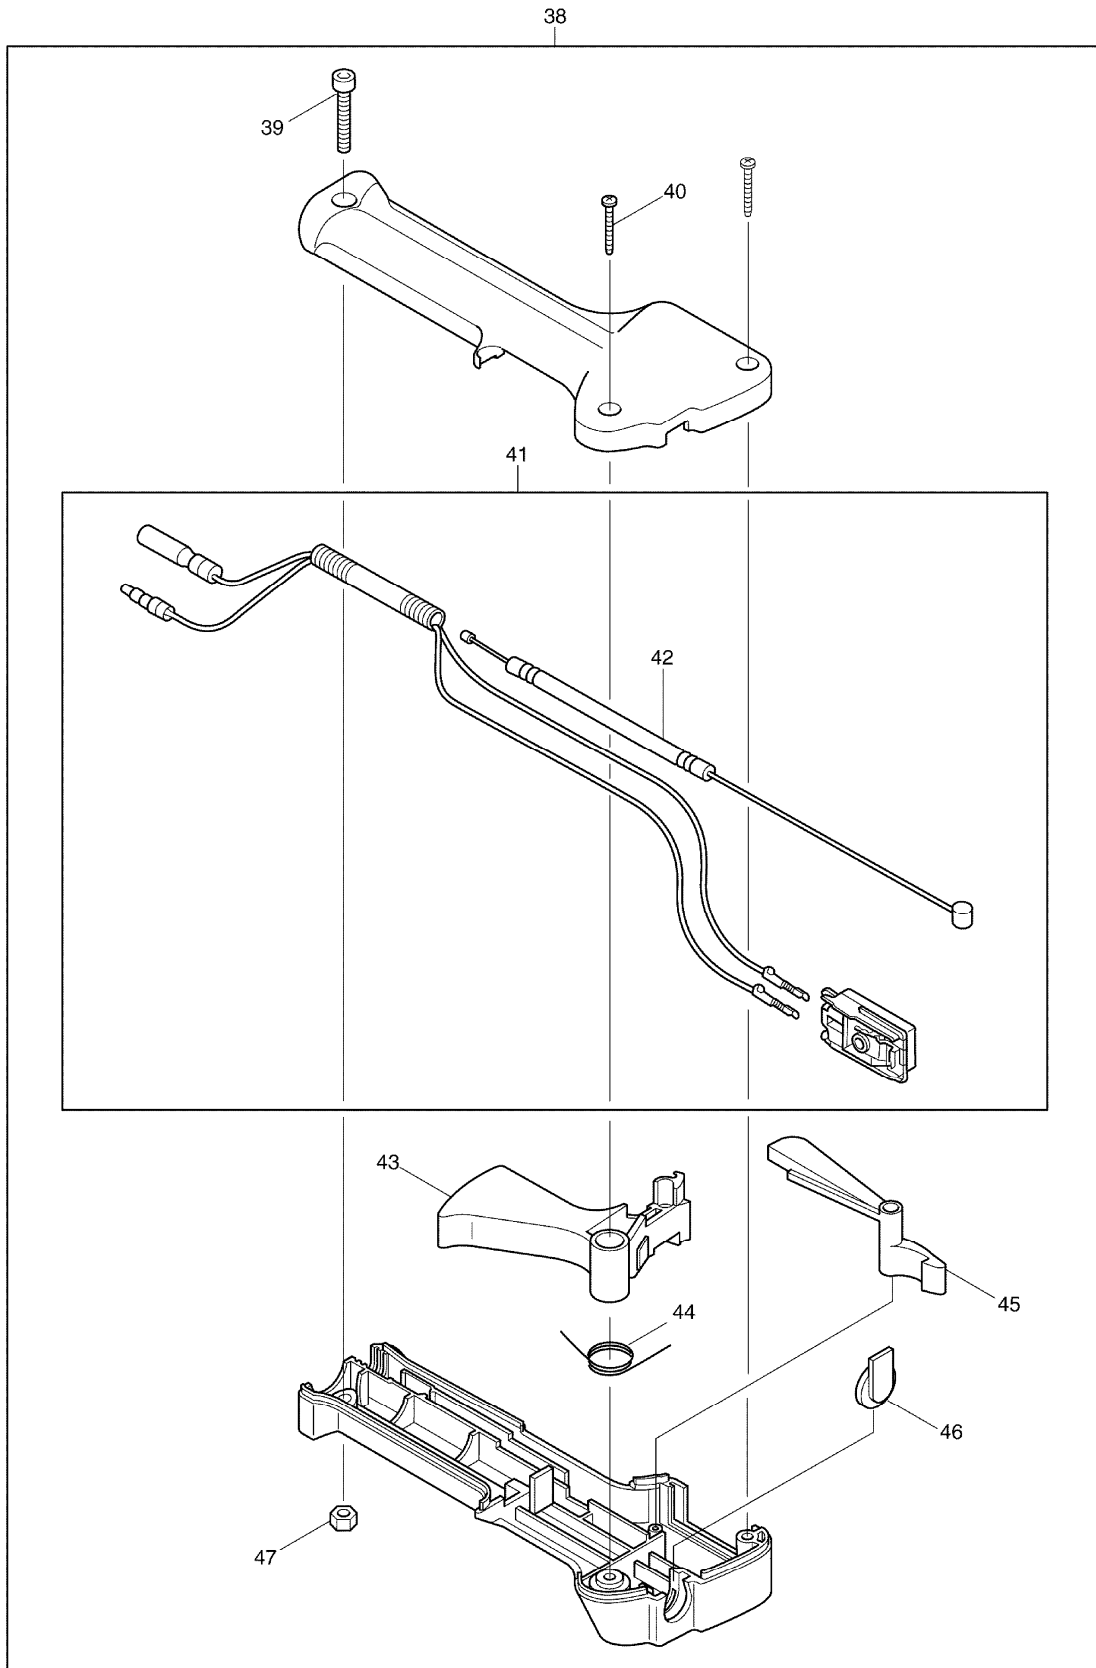

SERVICE DRAWING

MODEL NO. MS20U