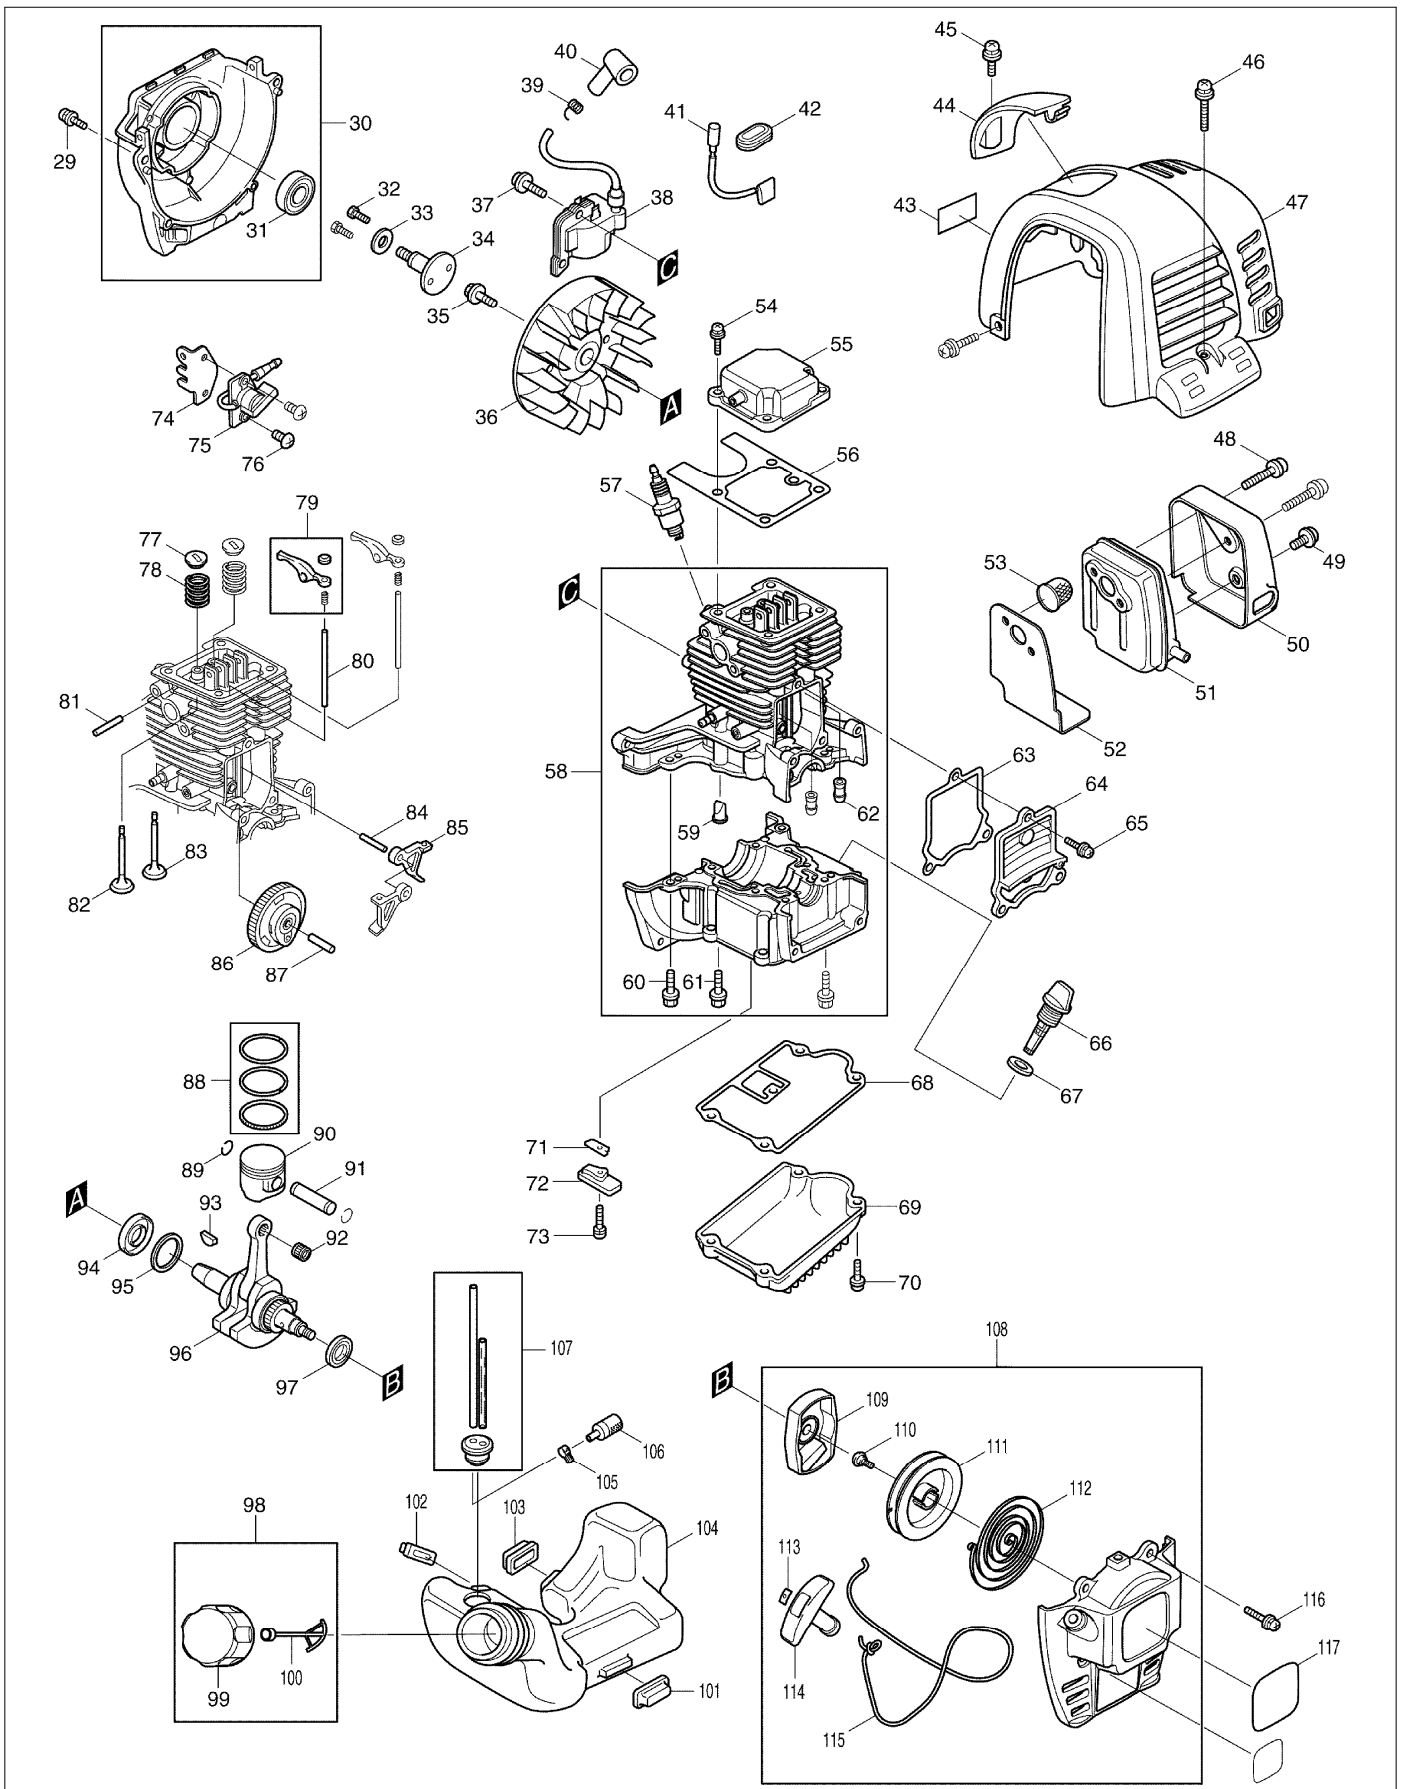

SERVICE DRAWING

MODEL NO. MP3524