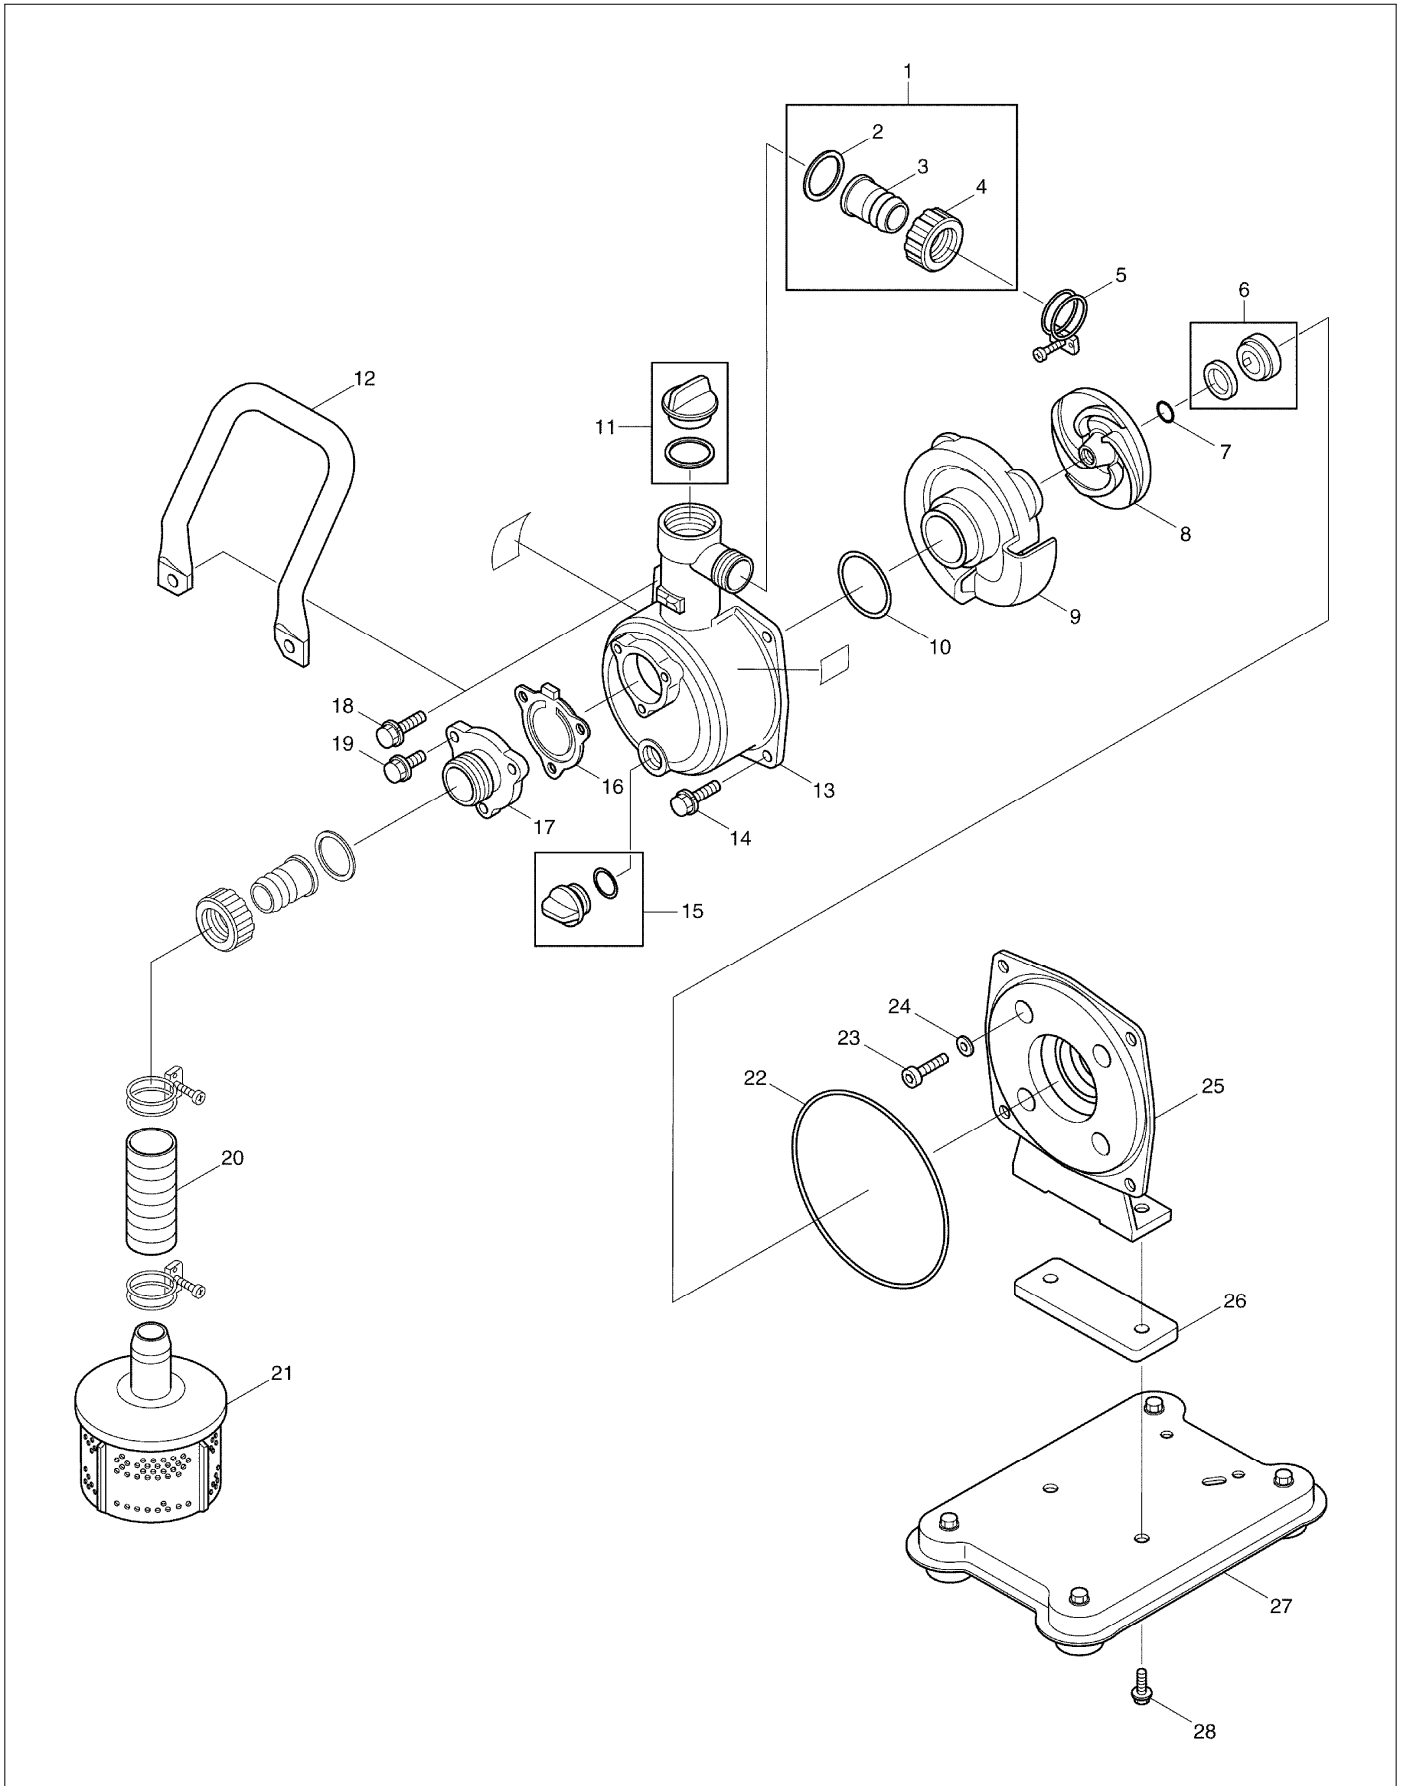

SERVICE DRAWING

MODEL NO. MP3524