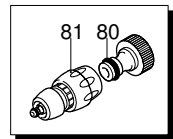

UN_CE_0564-NW

Model HW 151

Version:

Serial number:

Code: **13029**

07/12/2010

Validity	Pos.	Code	Description	Q
	1	2900120	Fitting	1
	2	740290	O-ring	1
	3	2901060	Injector	1
	4	800560	O-ring	2
	5	1080091	Spring	1
	6	2901070	Shutter	1
	7	1460430	O-ring	1
	8	1344850	Head	1
	9	1349055	Valve	6
	10	1344770	Spacer	3
	11	1465720	O-ring	6
	12	1344800	Plug	5
	13	1344790	Fork	6
	14	850850	Screw	4
	15	620301	Plug	1
	16	2500280	Extension	1
	17	1342701	Seat	1
	18	600180	O-ring	1
	19	1460151	Piston	1
	20	2021900	Piston	1
	21	1080190	O-ring	1
	22	600180	O-ring	1
	23	1080401	Ring	1
	24	820510	O-ring	1
	25	740290	O-ring	1
	26	1344870	Piston guide	1
	27	1343450	Wobble plate	1
	28	1460190	Spring	1
	29	1980220	Wobble plate	1
	30	2500550	Split pin	1
	31	1344881	Insert	1
	32	1980740	Plug	1
	33	1060120	Nut	1
	34	1344940	Extension	1
	35	40476	Pressure gauge	1
	36	1344890	Plug	1
	37	480480	O-ring	1
	38	2460180	Water seal	3
	39	770260	O-ring	3
	40	1344750	Piston guide	3
	41	1260440	Water seal	3
	42	1344760	Oil seal	3
	43	1344050	Pump body	1
	44	1260050	Bushing	1
	45	1040710	O-ring	1
	46	1344060	Cover	1
	47	1260780	Screw	1
	48	880840	O-ring	1
	49	1343900	Plug	1
	50	880111	Key	1
	51	1341070	Bearing	1
	52	480890	Ring	1
	53	111120	Ring	1
	54	1341080	Oil seal	1
	55	1340060	Connecting-rod	3
	56	1340080	Pin	3
	57	1340070	Pin	3
	58	1260460	Oil seal	3
	59	600180	O-ring	3
	60	1341010	Plate	3
	61	1342740	Piston	3
	62	1341020	Washer	3