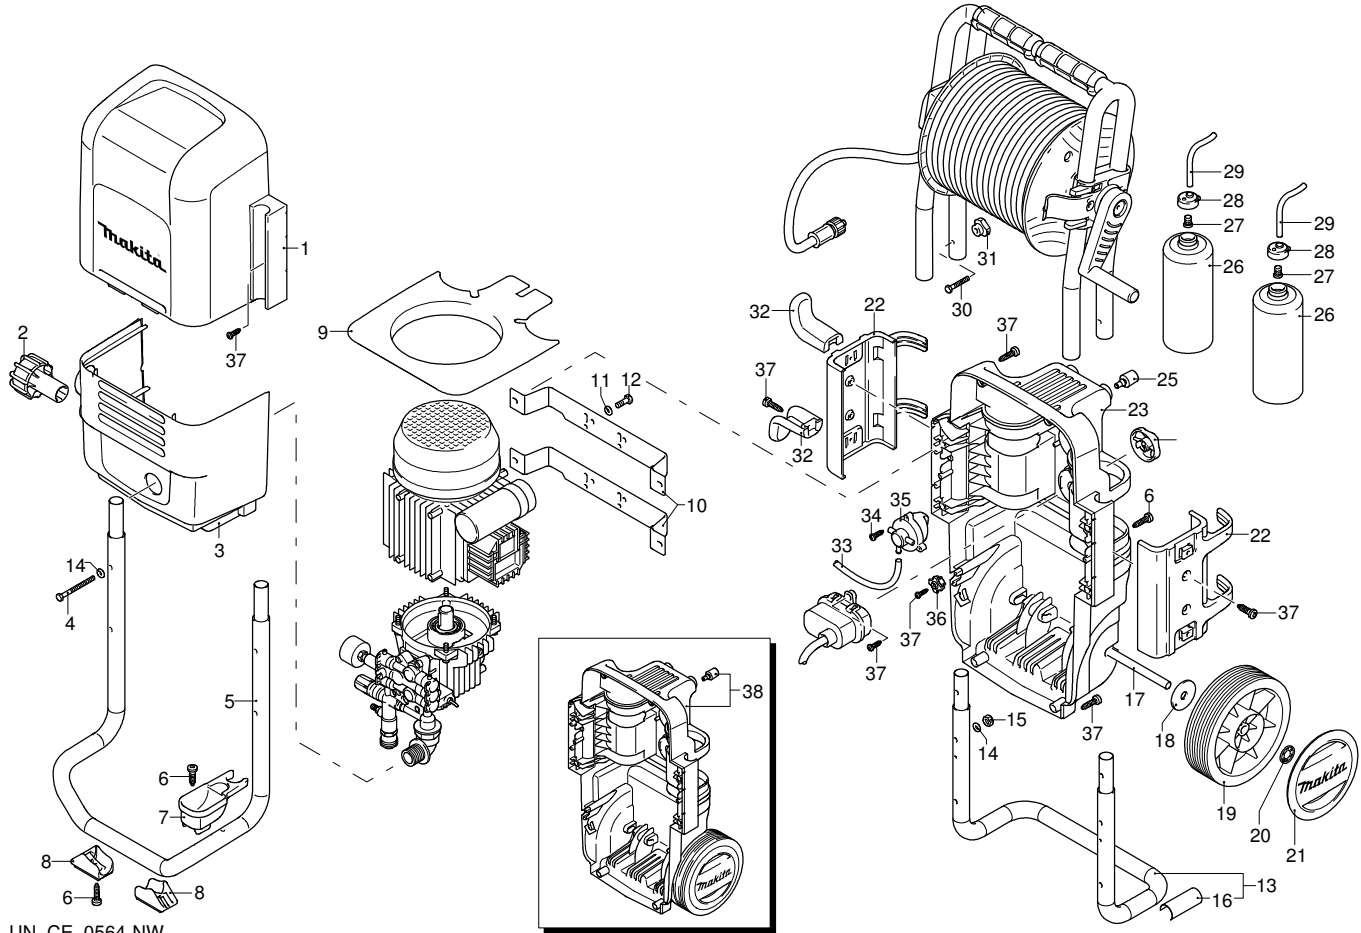

Validity	Pos.	Code	Description	Q
	1	3580020	Green casing	1
	2	2360760	Knob	1
	3	3580230	Green casing	1
	4	2320570	Screw	4
	5	3580070	Frame	1
	6	2060200	Screw	5
	7	3580250	Accessories carrier	1
	8	3580270	Support	2
	9	3580040	Support	1
	10	3580260	Support	2
	11	550331	Washer	4
	12	320350	Screw	4
	13	3580060	Frame	1
	14	480650	Washer	8
	15	480640	Nut	4
	16	3580370	Guard	2
	17	2180080	Axle	1
	18	1680890	Washer	2
	19	3580280	Wheel	2
	20	1680880	Washer	2
	21	3580170	Guard	2
	22	3580050	Accessories carrier	2
	23	3580010	Base	1
	24	2900220	Knob	1
	25	2180330	Rubber foot	2
	26	2180130	Tank	2
	27	2000230	Filter	2
	28	3580190	Plug	2
	29	3580300	Detergent hose	2
	30	50037	Screw	2
	31	50019	Knob	2
	32	2360090	Hook	2
	33	3580290	Detergent hose	1
	34	2000110	Screw	3
	35	3440190	Detergent regulator	1
	36	2600100	Cable gland	1
	37	2100300	Screw	15
	38	3589000	Base assembly	1

UN_CE_0564-NW