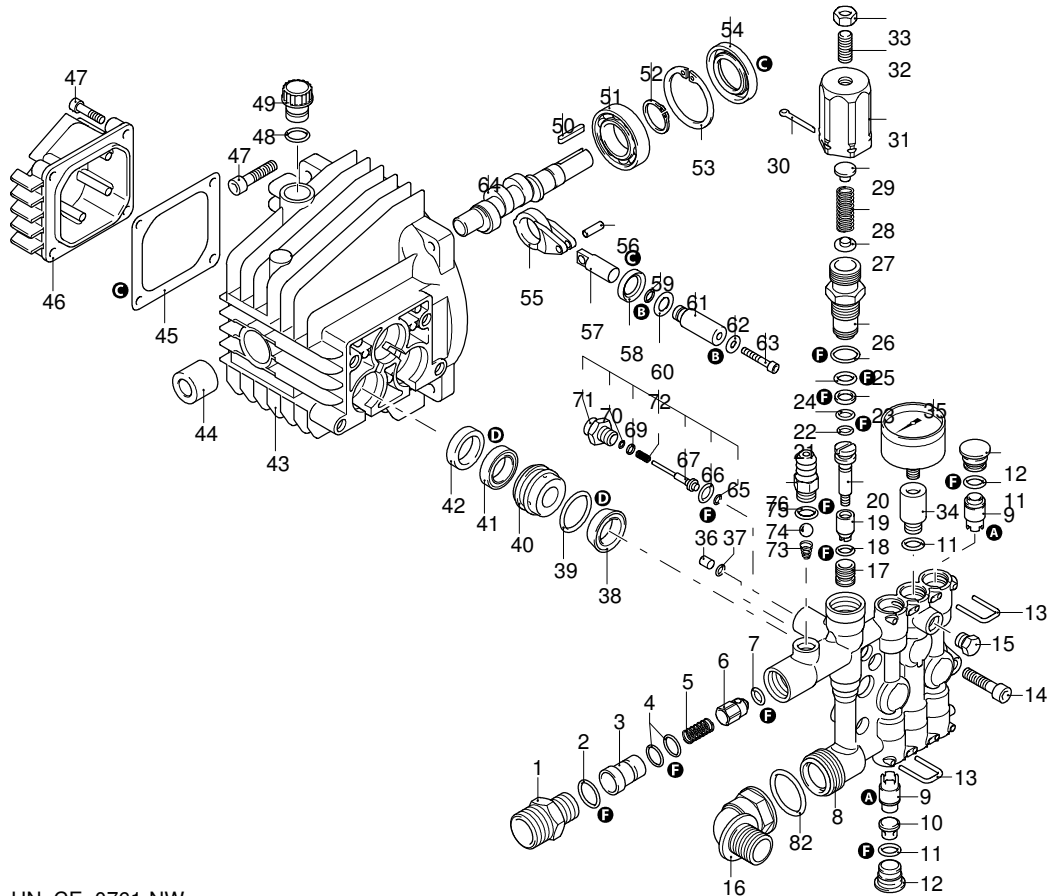

UN_CE_0761-NW

Model HW 151

07/12/2010

Version:

Serial number:

Code: **13029**

Validity	Pos.	Code	Description	Q
	63	850670	Screw	3
	64	1340170	Shaft	1
	65	1120680	O-ring	1
	66	600180	O-ring	1
	67	2022040	Pin	1
	68	2021630	Spring	1
	69	2021650	Washer	1
	70	1260820	O-ring	1
	71	1344830	Fitting	1
	72	42580	TSS kit	1
	73	1560520	Spring	1
	74	1250280	Ball	1
	75	480480	O-ring	1
	76	1982520	Hose tail	1
	77	1349285	Pump assembly	1
	78	1349204	Head assembly	1
	79	42579	Valve kit adjustment	1
	80	3082130	Water coupling kit	1
	81	40086	Fitting	1
	82	1344970	O-ring	1
	A	42566	Valve kit	1
	B	2623	Piston kit	1
	C	1876	Oil seal kit	1
	D	42567	Water seal kit	1
	F	42568	Gasket kit	1