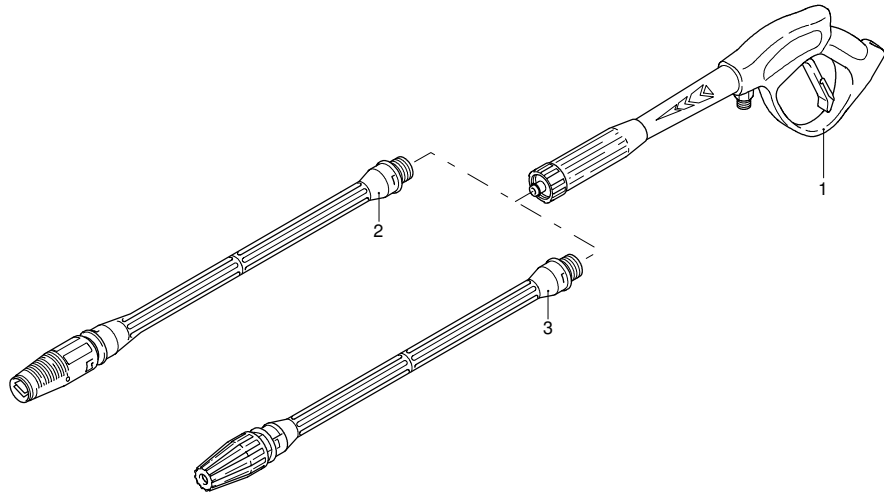

Validity	Pos.	Code	Description	Q
	1	41154	Gun	1
	2	40551	Lance+lance head	1
	3	40167	Lance+rotopower	1