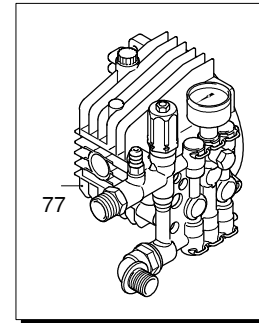

UN_CE_0761-NW

Model HW 151

07/12/2010

Version:

Serial number:

Code: **13029**

Validity	Pos.	Code	Description	Q
	63	850670	Screw	3
	64	1340170	Shaft	1
	65	1120680	O-ring	1
	66	600180	O-ring	1
	67	2022040	Pin	1
	68	2021630	Spring	1
	69	2021650	Washer	1
	70	1260820	O-ring	1
	71	1344830	Fitting	1
	72	42580	TSS kit	1
	73	1560520	Spring	1
	74	1250280	Ball	1
	75	480480	O-ring	1
	76	1982520	Hose tail	1
	77	1349285	Pump assembly	1
	78	1349204	Head assembly	1
	79	42579	Valve kit adjustment	1
	80	3082130	Water coupling kit	1
	81	40086	Fitting	1
	82	1344970	O-ring	1
	A	42566	Valve kit	1
	B	2623	Piston kit	1
	C	1876	Oil seal kit	1
	D	42567	Water seal kit	1
	F	42568	Gasket kit	1