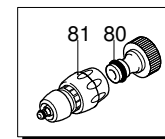

UN_CE_0761-NW

Model HW 151

07/12/2010

Version:

Serial number:

Code: **13029**

Validity	Pos.	Code	Description	Q
	63	850670	Screw	3
	64	1340170	Shaft	1
	65	1120680	O-ring	1
	66	600180	O-ring	1
	67	2022040	Pin	1
	68	2021630	Spring	1
	69	2021650	Washer	1
	70	1260820	O-ring	1
	71	1344830	Fitting	1
	72	42580	TSS kit	1
	73	1560520	Spring	1
	74	1250280	Ball	1
	75	480480	O-ring	1
	76	1982520	Hose tail	1
	77	1349285	Pump assembly	1
	78	1349204	Head assembly	1
	79	42579	Valve kit adjustment	1
	80	3082130	Water coupling kit	1
	81	40086	Fitting	1
	82	1344970	O-ring	1
	A	42566	Valve kit	1
	B	2623	Piston kit	1
	C	1876	Oil seal kit	1
	D	42567	Water seal kit	1
	F	42568	Gasket kit	1