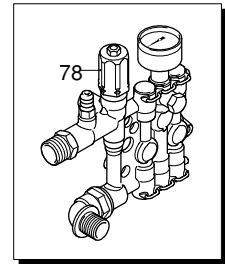

UN_CE_0564-NW

Model HW 151

Version:

Serial number:

Code: **13029**

07/12/2010

Validity	Pos.	Code	Description	Q
	1	2900120	Fitting	1
	2	740290	O-ring	1
	3	2901060	Injector	1
	4	800560	O-ring	2
	5	1080091	Spring	1
	6	2901070	Shutter	1
	7	1460430	O-ring	1
	8	1344850	Head	1
	9	1349055	Valve	6
	10	1344770	Spacer	3
	11	1465720	O-ring	6
	12	1344800	Plug	5
	13	1344790	Fork	6
	14	850850	Screw	4
	15	620301	Plug	1
	16	2500280	Extension	1
	17	1342701	Seat	1
	18	600180	O-ring	1
	19	1460151	Piston	1
	20	2021900	Piston	1
	21	1080190	O-ring	1
	22	600180	O-ring	1
	23	1080401	Ring	1
	24	820510	O-ring	1
	25	740290	O-ring	1
	26	1344870	Piston guide	1
	27	1343450	Wobble plate	1
	28	1460190	Spring	1
	29	1980220	Wobble plate	1
	30	2500550	Split pin	1
	31	1344881	Insert	1
	32	1980740	Plug	1
	33	1060120	Nut	1
	34	1344940	Extension	1
	35	40476	Pressure gauge	1
	36	1344890	Plug	1
	37	480480	O-ring	1
	38	2460180	Water seal	3
	39	770260	O-ring	3
	40	1344750	Piston guide	3
	41	1260440	Water seal	3
	42	1344760	Oil seal	3
	43	1344050	Pump body	1
	44	1260050	Bushing	1
	45	1040710	O-ring	1
	46	1344060	Cover	1
	47	1260780	Screw	1
	48	880840	O-ring	1
	49	1343900	Plug	1
	50	880111	Key	1
	51	1341070	Bearing	1
	52	480890	Ring	1
	53	111120	Ring	1
	54	1341080	Oil seal	1
	55	1340060	Connecting-rod	3
	56	1340080	Pin	3
	57	1340070	Pin	3
	58	1260460	Oil seal	3
	59	600180	O-ring	3
	60	1341010	Plate	3
	61	1342740	Piston	3
	62	1341020	Washer	3