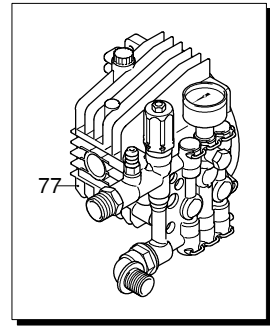

UN_CE_0564-NW

Model HW 151

Version:

Serial number:

Code: **13029**

07/12/2010

Validity	Pos.	Code	Description	Q
	1	2900120	Fitting	1
	2	740290	O-ring	1
	3	2901060	Injector	1
	4	800560	O-ring	2
	5	1080091	Spring	1
	6	2901070	Shutter	1
	7	1460430	O-ring	1
	8	1344850	Head	1
	9	1349055	Valve	6
	10	1344770	Spacer	3
	11	1465720	O-ring	6
	12	1344800	Plug	5
	13	1344790	Fork	6
	14	850850	Screw	4
	15	620301	Plug	1
	16	2500280	Extension	1
	17	1342701	Seat	1
	18	600180	O-ring	1
	19	1460151	Piston	1
	20	2021900	Piston	1
	21	1080190	O-ring	1
	22	600180	O-ring	1
	23	1080401	Ring	1
	24	820510	O-ring	1
	25	740290	O-ring	1
	26	1344870	Piston guide	1
	27	1343450	Wobble plate	1
	28	1460190	Spring	1
	29	1980220	Wobble plate	1
	30	2500550	Split pin	1
	31	1344881	Insert	1
	32	1980740	Plug	1
	33	1060120	Nut	1
	34	1344940	Extension	1
	35	40476	Pressure gauge	1
	36	1344890	Plug	1
	37	480480	O-ring	1
	38	2460180	Water seal	3
	39	770260	O-ring	3
	40	1344750	Piston guide	3
	41	1260440	Water seal	3
	42	1344760	Oil seal	3
	43	1344050	Pump body	1
	44	1260050	Bushing	1
	45	1040710	O-ring	1
	46	1344060	Cover	1
	47	1260780	Screw	1
	48	880840	O-ring	1
	49	1343900	Plug	1
	50	880111	Key	1
	51	1341070	Bearing	1
	52	480890	Ring	1
	53	111120	Ring	1
	54	1341080	Oil seal	1
	55	1340060	Connecting-rod	3
	56	1340080	Pin	3
	57	1340070	Pin	3
	58	1260460	Oil seal	3
	59	600180	O-ring	3
	60	1341010	Plate	3
	61	1342740	Piston	3
	62	1341020	Washer	3