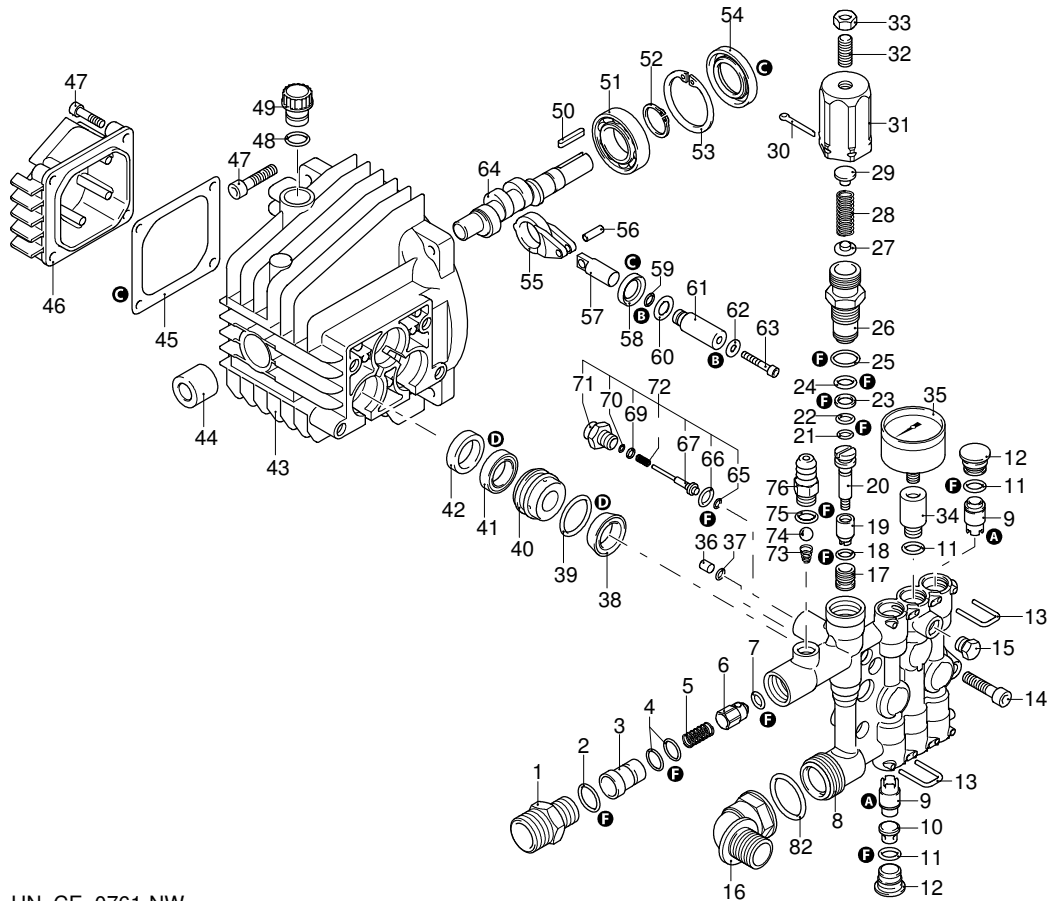

UN_CE_0564-NW

Model HW 151

Version:

Serial number:

Code: **13029**

07/12/2010

Validity	Pos.	Code	Description	Q
	1	2900120	Fitting	1
	2	740290	O-ring	1
	3	2901060	Injector	1
	4	800560	O-ring	2
	5	1080091	Spring	1
	6	2901070	Shutter	1
	7	1460430	O-ring	1
	8	1344850	Head	1
	9	1349055	Valve	6
	10	1344770	Spacer	3
	11	1465720	O-ring	6
	12	1344800	Plug	5
	13	1344790	Fork	6
	14	850850	Screw	4
	15	620301	Plug	1
	16	2500280	Extension	1
	17	1342701	Seat	1
	18	600180	O-ring	1
	19	1460151	Piston	1
	20	2021900	Piston	1
	21	1080190	O-ring	1
	22	600180	O-ring	1
	23	1080401	Ring	1
	24	820510	O-ring	1
	25	740290	O-ring	1
	26	1344870	Piston guide	1
	27	1343450	Wobble plate	1
	28	1460190	Spring	1
	29	1980220	Wobble plate	1
	30	2500550	Split pin	1
	31	1344881	Insert	1
	32	1980740	Plug	1
	33	1060120	Nut	1
	34	1344940	Extension	1
	35	40476	Pressure gauge	1
	36	1344890	Plug	1
	37	480480	O-ring	1
	38	2460180	Water seal	3
	39	770260	O-ring	3
	40	1344750	Piston guide	3
	41	1260440	Water seal	3
	42	1344760	Oil seal	3
	43	1344050	Pump body	1
	44	1260050	Bushing	1
	45	1040710	O-ring	1
	46	1344060	Cover	1
	47	1260780	Screw	1
	48	880840	O-ring	1
	49	1343900	Plug	1
	50	880111	Key	1
	51	1341070	Bearing	1
	52	480890	Ring	1
	53	111120	Ring	1
	54	1341080	Oil seal	1
	55	1340060	Connecting-rod	3
	56	1340080	Pin	3
	57	1340070	Pin	3
	58	1260460	Oil seal	3
	59	600180	O-ring	3
	60	1341010	Plate	3
	61	1342740	Piston	3
	62	1341020	Washer	3