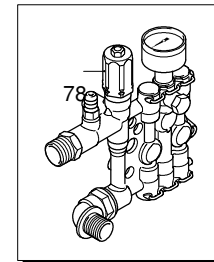

UN_CE_0761-NW

Model HW 151

07/12/2010

Version:

Serial number:

Code: **13029**

Validity	Pos.	Code	Description	Q
	63	850670	Screw	3
	64	1340170	Shaft	1
	65	1120680	O-ring	1
	66	600180	O-ring	1
	67	2022040	Pin	1
	68	2021630	Spring	1
	69	2021650	Washer	1
	70	1260820	O-ring	1
	71	1344830	Fitting	1
	72	42580	TSS kit	1
	73	1560520	Spring	1
	74	1250280	Ball	1
	75	480480	O-ring	1
	76	1982520	Hose tail	1
	77	1349285	Pump assembly	1
	78	1349204	Head assembly	1
	79	42579	Valve kit adjustment	1
	80	3082130	Water coupling kit	1
	81	40086	Fitting	1
	82	1344970	O-ring	1
	A	42566	Valve kit	1
	B	2623	Piston kit	1
	C	1876	Oil seal kit	1
	D	42567	Water seal kit	1
	F	42568	Gasket kit	1