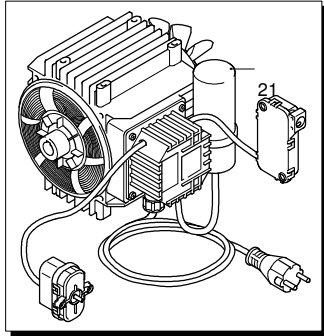

UN_CE_0761-NW

Model HW 151

07/12/2010

Version:

Serial number:

Code: **13029**

Validity	Pos.	Code	Description	Q
	63	850670	Screw	3
	64	1340170	Shaft	1
	65	1120680	O-ring	1
	66	600180	O-ring	1
	67	2022040	Pin	1
	68	2021630	Spring	1
	69	2021650	Washer	1
	70	1260820	O-ring	1
	71	1344830	Fitting	1
	72	42580	TSS kit	1
	73	1560520	Spring	1
	74	1250280	Ball	1
	75	480480	O-ring	1
	76	1982520	Hose tail	1
	77	1349285	Pump assembly	1
	78	1349204	Head assembly	1
	79	42579	Valve kit adjustment	1
	80	3082130	Water coupling kit	1
	81	40086	Fitting	1
	82	1344970	O-ring	1
	A	42566	Valve kit	1
	B	2623	Piston kit	1
	C	1876	Oil seal kit	1
	D	42567	Water seal kit	1
	F	42568	Gasket kit	1

Validity	Pos.	Code	Description	Q
	1	1260300	Fan	1
	2	1340350	Oil seal	1
	3	1260760	Screw	1
	4	1340320	Shield	1
	5	1340340	Bearing	1
	6	1269100	Clamp	1
	7	1340780	Gasket	1
	8	1341832	Box	1
	9	1261560	Screw	1
	10	1263520	Capacitor	1
	11	1340280	Clamp	1
	12	1261560	Screw	4
	13	1342040	Fan cowling	1
	14	1340660	Rubber foot	1
	15	1340650	Rubber foot	1
	16	1340640	Ring nut	2
	17	1760450	Cable	1
	18	2909209	Box	1
	19	2029752	TSS box assembly	1
	20	2022200	Fork	1
	21	44476	Motor	1

Model HW 151

07/12/2010

Version:

Serial number:

Code: **13029**

Validity	Pos.	Code	Description	Q
	1	3580310	Pipe	1
	2	3600260	Fitting	1
	3	820510	O-ring	1
	4	1470390	Washer	4
	5	3580330	Screw	4
	6	3580150	Bracket	1
	7	2100300	Screw	6
	8	480890	Ring	1
	9	3600220	Fitting	1
	10	390080	O-ring	2
	11	3580340	Hub pin	1
	12	3580160	Bracket	2
	13	480640	Nut	4
	14	2360230	Plate	2
	15	380420	Ring	2
	16	3083550	Pipe	1
	17	3580120	Spacer	2
	18	2021780	Screw	8
	19	3580350	Hub pin	1
	20	3580130	Hook	1
	21	3580140	Bracket	1
	22	2360360	Screw	1
	23	2360150	Lever	1
	24	3580080	Frame	1
	25	3580180	Knob	2
	26	3580090	Knob	2
	27	42581	Hose reel assembly	1