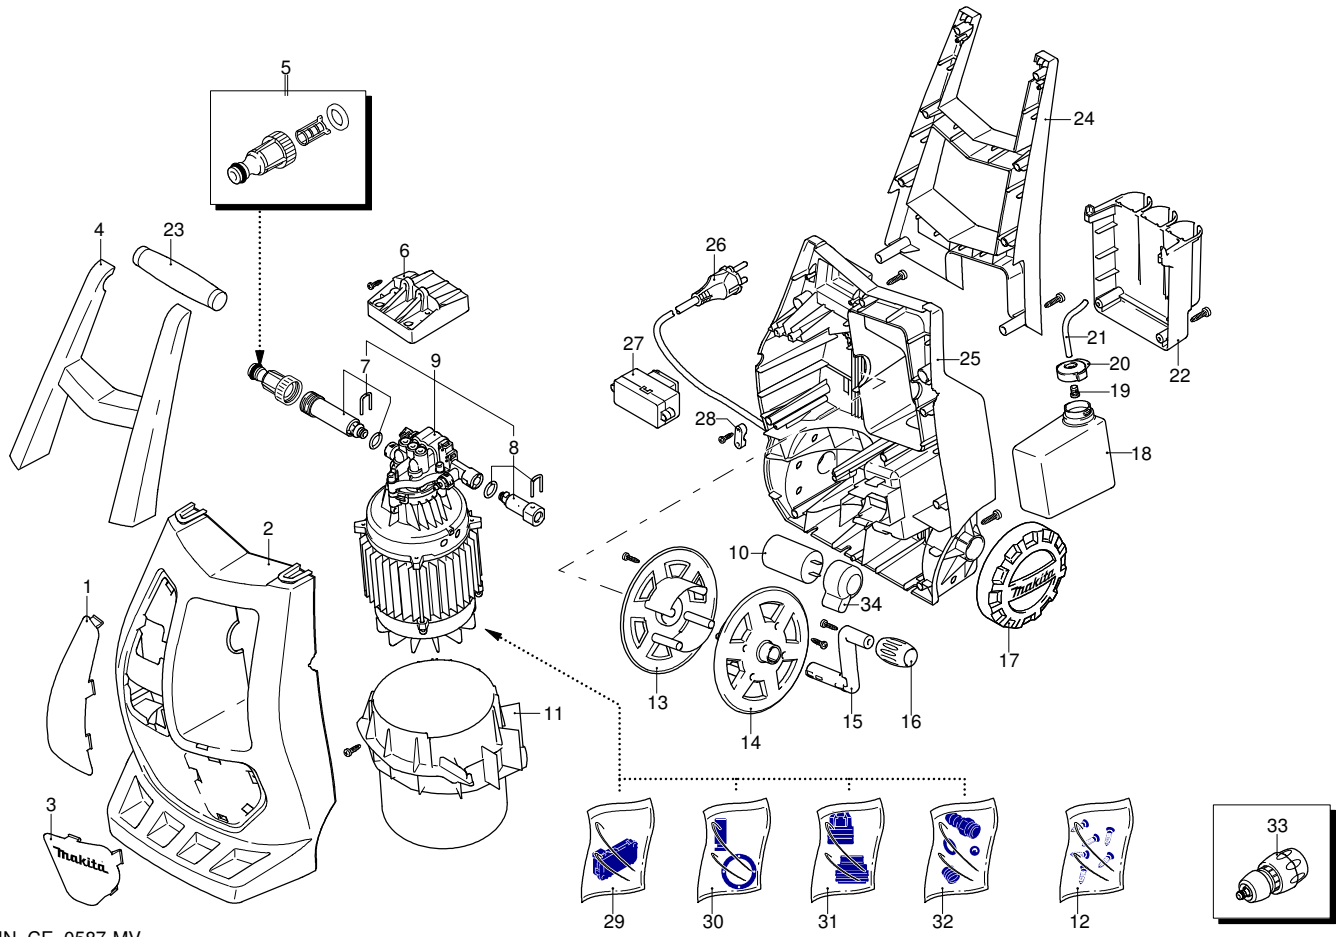

Model HW 132

Version:

Serial number:

Code: **13046**

07/12/2010

Validity	Pos.	Code	Description	Q
	1	3640500	Green guard	1
	2	3640440	Casing	1
	3	3640510	Green guard	1
	4	3640460	Handle	1
	5	3082130	Water coupling kit	1
	6	3640520	Support	1
	7	3640870	Suction kit	1
	8	3640730	Delivery kit	1
	9	3640970	Electric pump assembly	1
	10	3640910	Capacitor	1
	11	3640300	Conveyor	1
	12	3640830	Screw kit	1
	13	3640250	Plate	1
	14	3640260	Plate	1
	15	3640270	Lever	1
	16	3640280	Knob	1
	17	3640760	Wheel	2
	18	3640380	Tank	1
	19	3440720	Filter	1
	20	3640390	Plug	1
	21	3640680	Pipe	1
	22	3640370	Accessories carrier	1
	23	3640900	Knob	1
	24	3640470	Handle	1
	25	3640450	Base	1
	26	3640770	Cable	1
	27	3640890	Switch	1
	28	3320200	Cable gland	1
	29	3640720	TSS kit	1
	30	3640990	Piston + seals kit	1
	31	3640850	Water seal kit	1
	32	3640880	Detergent suction kit	1
	33	3082661	Fitting	1
	34	3641110	Capacitor carrier	1

Model HW 132

Version:

Serial number:

Code: **13046**

07/12/2010

Validity	Pos.	Code	Description	Q
	1	3640920	Gun	1
	2	3640960	High pressure hose	1
	3	3640930	Lance+lance head	1
	4	3640940	Lance+rotopower	1
	5	3640670	Lance head	1
	6	3640950	Fixed brush	1