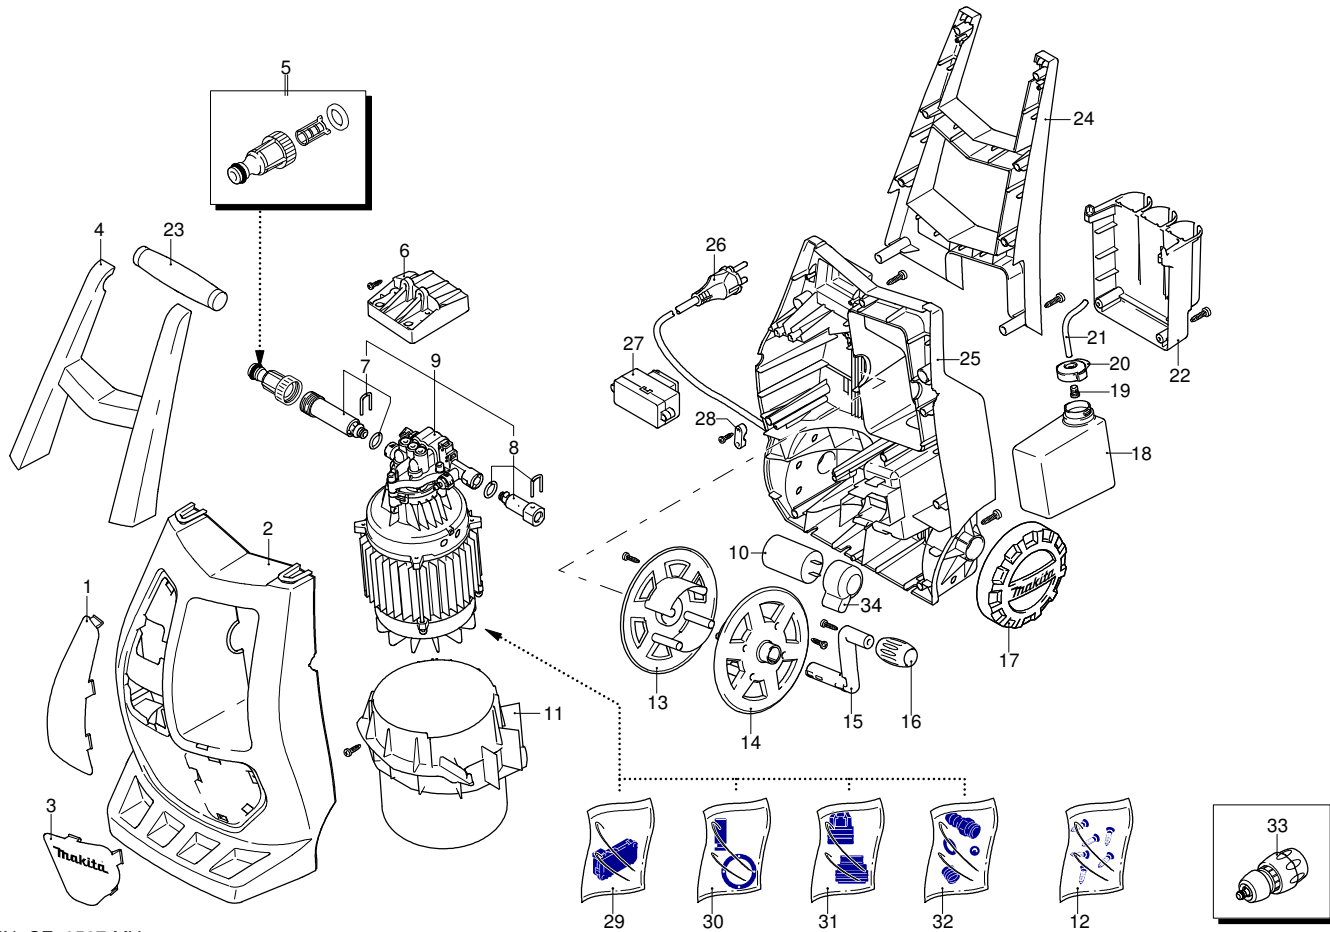

Model HW 121

Version:

Serial number:

Code: **13045**

07/12/2010

Validity	Pos.	Code	Description	Q
	1	3640500	Green guard	1
	2	3640440	Casing	1
	3	3640510	Green guard	1
	4	3640460	Handle	1
	5	3082130	Water coupling kit	1
	6	3640520	Support	1
	7	3640870	Suction kit	1
	8	3640730	Delivery kit	1
	9	3640840	Electric pump assembly	1
	10	3640910	Capacitor	1
	11	3640300	Conveyor	1
	12	3640830	Screw kit	1
	13	3640250	Plate	1
	14	3640260	Plate	1
	15	3640270	Lever	1
	16	3640280	Knob	1
	17	3640760	Wheel	2
	18	3640380	Tank	1
	19	3440720	Filter	1
	20	3640390	Plug	1
	21	3640680	Pipe	1
	22	3640370	Accessories carrier	1
	23	3640900	Knob	1
	24	3640470	Handle	1
	25	3640450	Base	1
	26	3640770	Cable	1
	27	3640890	Switch	1
	28	3320200	Cable gland	1
	29	3640720	TSS kit	1
	30	3640860	Piston + seals kit	1
	31	3640850	Water seal kit	1
	32	3640880	Detergent suction kit	1
	33	3082661	Fitting	1
	34	3641110	Capacitor carrier	1

Model HW 121

Version:

Serial number:

Code: **13045**

07/12/2010

Validity	Pos.	Code	Description	Q
	1	3640920	Gun	1
	2	3640960	High pressure hose	1
	3	3640930	Lance+lance head	1
	4	3640940	Lance+rotopower	1
	5	3640670	Lance head	1
	6	3640950	Fixed brush	1