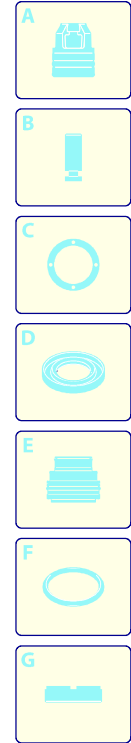

Model HW 121

Version:

Serial number:

Code: **13045**

07/12/2010

Validity	Pos.	Code	Description	Q
	1	3640500	Green guard	1
	2	3640440	Casing	1
	3	3640510	Green guard	1
	4	3640460	Handle	1
	5	3082130	Water coupling kit	1
	6	3640520	Support	1
	7	3640870	Suction kit	1
	8	3640730	Delivery kit	1
	9	3640840	Electric pump assembly	1
	10	3640910	Capacitor	1
	11	3640300	Conveyor	1
	12	3640830	Screw kit	1
	13	3640250	Plate	1
	14	3640260	Plate	1
	15	3640270	Lever	1
	16	3640280	Knob	1
	17	3640760	Wheel	2
	18	3640380	Tank	1
	19	3440720	Filter	1
	20	3640390	Plug	1
	21	3640680	Pipe	1
	22	3640370	Accessories carrier	1
	23	3640900	Knob	1
	24	3640470	Handle	1
	25	3640450	Base	1
	26	3640770	Cable	1
	27	3640890	Switch	1
	28	3320200	Cable gland	1
	29	3640720	TSS kit	1
	30	3640860	Piston + seals kit	1
	31	3640850	Water seal kit	1
	32	3640880	Detergent suction kit	1
	33	3082661	Fitting	1
	34	3641110	Capacitor carrier	1

Model HW 121

Version:

Serial number:

Code: **13045**

07/12/2010

Validity	Pos.	Code	Description	Q
	1	3640920	Gun	1
	2	3640960	High pressure hose	1
	3	3640930	Lance+lance head	1
	4	3640940	Lance+rotopower	1
	5	3640670	Lance head	1
	6	3640950	Fixed brush	1