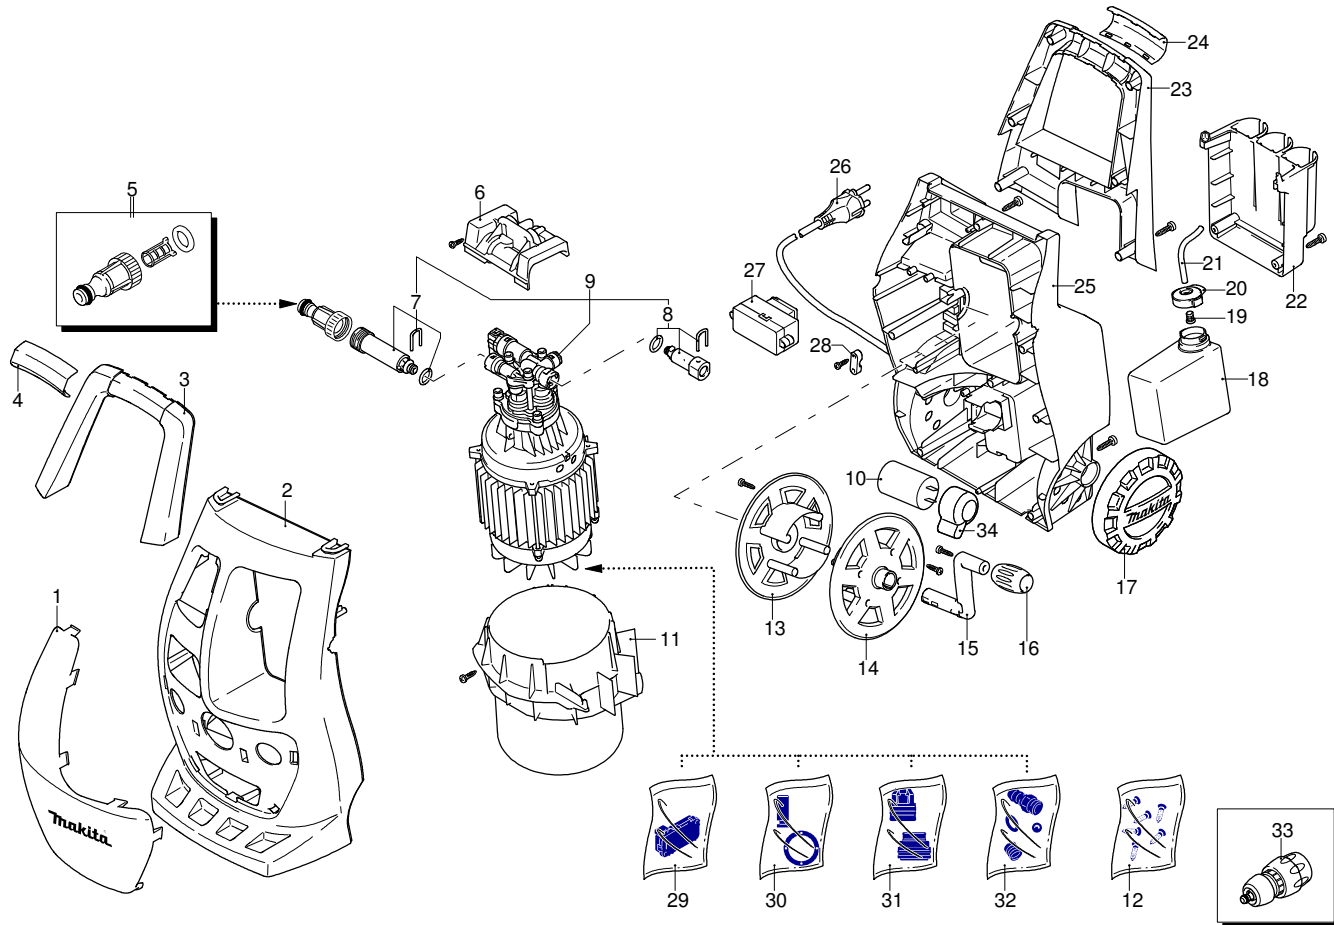

# Model HW 112

Version:

Serial number:

Code: **13044**

07/12/2010

Validity	Pos.	Code	Description	Q
	1	3640240	Green guard	1
	2	3640200	Casing	1
	3	3640220	Handle	1
	4	3640340	Knob	1
	5	3082130	Water coupling kit	1
	6	3640290	Support	1
	7	3640580	Suction kit	1
	8	3640730	Delivery kit	1
	9	3640810	Electric pump assembly	1
	10	3640780	Capacitor	1
	11	3640300	Conveyor	1
	12	3640800	Screw kit	1
	13	3640250	Plate	1
	14	3640260	Plate	1
	15	3640270	Lever	1
	16	3640280	Knob	1
	17	3640760	Wheel	2
	18	3640380	Tank	1
	19	3440720	Filter	1
	20	3640390	Plug	1
	21	3640680	Pipe	1
	22	3640370	Accessories carrier	1
	23	3640230	Handle	1
	24	3640980	Knob	1
	25	3640210	Base	1
	26	3640770	Cable	1
	27	3640790	Switch	1
	28	3320200	Cable gland	1
	29	3640720	TSS kit	1
	30	3640820	Piston + seals kit	1
	31	3640550	Water seal kit	1
	32	3640740	Detergent suction kit	1
	33	3082661	Fitting	1
	34	3641110	Capacitor carrier	1

# Model HW 112

Version:

Serial number:

Code: **13044**

07/12/2010

Validity	Pos.	Code	Description	Q
	1	3320152	Gun	1
	2	3320130	Extension	1
	3	3640650	Lance+lance head	1
	4	3320120	Lance+rotopower	1
	5	3640670	Lance head	1
	6	3640950	Fixed brush	1
	7	3640660	High pressure hose	1