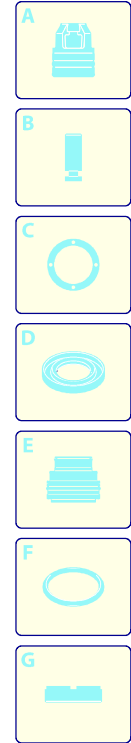

# Model HW 112

Version:

Serial number:

Code: **13044**

07/12/2010

Validity	Pos.	Code	Description	Q
	1	3640240	Green guard	1
	2	3640200	Casing	1
	3	3640220	Handle	1
	4	3640340	Knob	1
	5	3082130	Water coupling kit	1
	6	3640290	Support	1
	7	3640580	Suction kit	1
	8	3640730	Delivery kit	1
	9	3640810	Electric pump assembly	1
	10	3640780	Capacitor	1
	11	3640300	Conveyor	1
	12	3640800	Screw kit	1
	13	3640250	Plate	1
	14	3640260	Plate	1
	15	3640270	Lever	1
	16	3640280	Knob	1
	17	3640760	Wheel	2
	18	3640380	Tank	1
	19	3440720	Filter	1
	20	3640390	Plug	1
	21	3640680	Pipe	1
	22	3640370	Accessories carrier	1
	23	3640230	Handle	1
	24	3640980	Knob	1
	25	3640210	Base	1
	26	3640770	Cable	1
	27	3640790	Switch	1
	28	3320200	Cable gland	1
	29	3640720	TSS kit	1
	30	3640820	Piston + seals kit	1
	31	3640550	Water seal kit	1
	32	3640740	Detergent suction kit	1
	33	3082661	Fitting	1
	34	3641110	Capacitor carrier	1

# Model HW 112

Version:

Serial number:

Code: **13044**

07/12/2010

Validity	Pos.	Code	Description	Q
	1	3320152	Gun	1
	2	3320130	Extension	1
	3	3640650	Lance+lance head	1
	4	3320120	Lance+rotopower	1
	5	3640670	Lance head	1
	6	3640950	Fixed brush	1
	7	3640660	High pressure hose	1