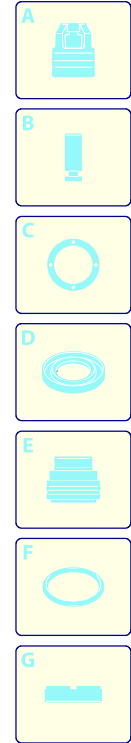

Model HW 111

Version:

Serial number:

Code: **13043**

07/12/2010

Validity	Pos.	Code	Description	Q
	1	3640240	Green guard	1
	2	3640200	Casing	1
	3	3640220	Handle	1
	4	3640340	Knob	1
	5	3082130	Water coupling kit	1
	6	3640290	Support	1
	7	3640580	Suction kit	1
	8	3640730	Delivery kit	1
	9	3640700	Electric pump assembly	1
	10	3640330	Support	1
	11	3640310	Conveyor	1
	12	3320910	Cover	1
	13	3640250	Plate	1
	14	3640260	Plate	1
	15	3640270	Lever	1
	16	3640280	Knob	1
	17	3640760	Wheel	2
	18	3640380	Tank	1
	19	3440720	Filter	1
	20	3640390	Plug	1
	21	3640680	Pipe	1
	22	3640370	Accessories carrier	1
	23	3640230	Handle	1
	24	3640980	Knob	1
	25	3640210	Base	1
	26	3320620	Cable	1
	27	3640750	Switch	1
	28	3320200	Cable gland	1
	29	3640720	TSS kit	1
	30	3640710	Piston + seals kit	1
	31	3640550	Water seal kit	1
	32	3640740	Detergent suction kit	1
	33	3082661	Fitting	1
	34	3640690	Screw kit	1
	35	3640331	Support	1
	36	3641000	Brush kit for motor	1

Model HW 111

Version:

Serial number:

Code: **13043**

07/12/2010

Validity	Pos.	Code	Description	Q
	1	3320152	Gun	1
	2	3320130	Extension	1
	3	3640650	Lance+lance head	1
	4	3320120	Lance+rotopower	1
	5	3640670	Lance head	1
	6	3640950	Fixed brush	1
	7	3640660	High pressure hose	1