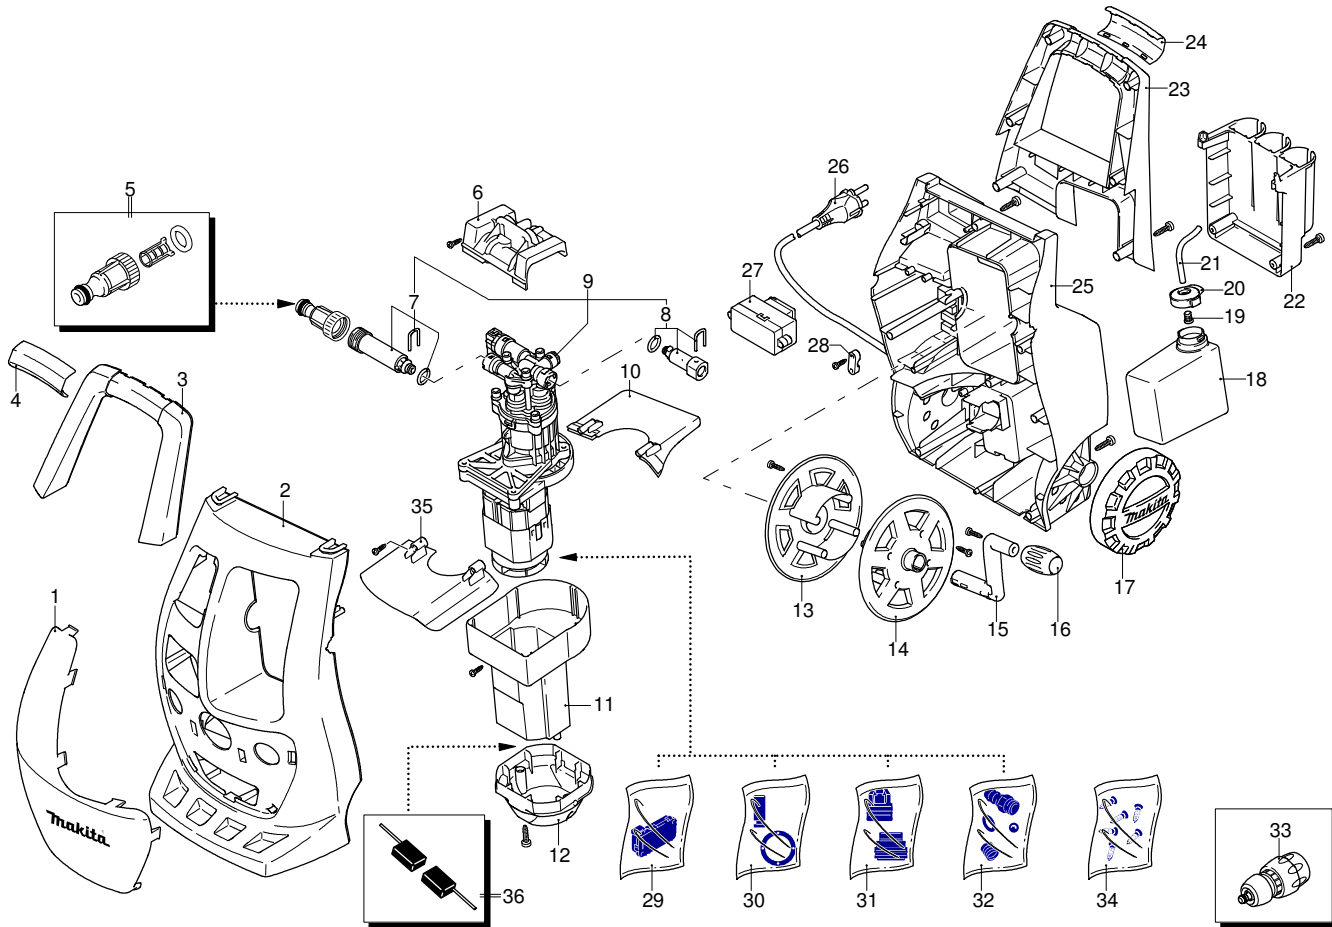

Model HW 111

Version:

Serial number:

Code: **13043**

07/12/2010

Validity	Pos.	Code	Description	Q
	1	3640240	Green guard	1
	2	3640200	Casing	1
	3	3640220	Handle	1
	4	3640340	Knob	1
	5	3082130	Water coupling kit	1
	6	3640290	Support	1
	7	3640580	Suction kit	1
	8	3640730	Delivery kit	1
	9	3640700	Electric pump assembly	1
	10	3640330	Support	1
	11	3640310	Conveyor	1
	12	3320910	Cover	1
	13	3640250	Plate	1
	14	3640260	Plate	1
	15	3640270	Lever	1
	16	3640280	Knob	1
	17	3640760	Wheel	2
	18	3640380	Tank	1
	19	3440720	Filter	1
	20	3640390	Plug	1
	21	3640680	Pipe	1
	22	3640370	Accessories carrier	1
	23	3640230	Handle	1
	24	3640980	Knob	1
	25	3640210	Base	1
	26	3320620	Cable	1
	27	3640750	Switch	1
	28	3320200	Cable gland	1
	29	3640720	TSS kit	1
	30	3640710	Piston + seals kit	1
	31	3640550	Water seal kit	1
	32	3640740	Detergent suction kit	1
	33	3082661	Fitting	1
	34	3640690	Screw kit	1
	35	3640331	Support	1
	36	3641000	Brush kit for motor	1

Model HW 111

Version:

Serial number:

Code: **13043**

07/12/2010

Validity	Pos.	Code	Description	Q
	1	3320152	Gun	1
	2	3320130	Extension	1
	3	3640650	Lance+lance head	1
	4	3320120	Lance+rotopower	1
	5	3640670	Lance head	1
	6	3640950	Fixed brush	1
	7	3640660	High pressure hose	1