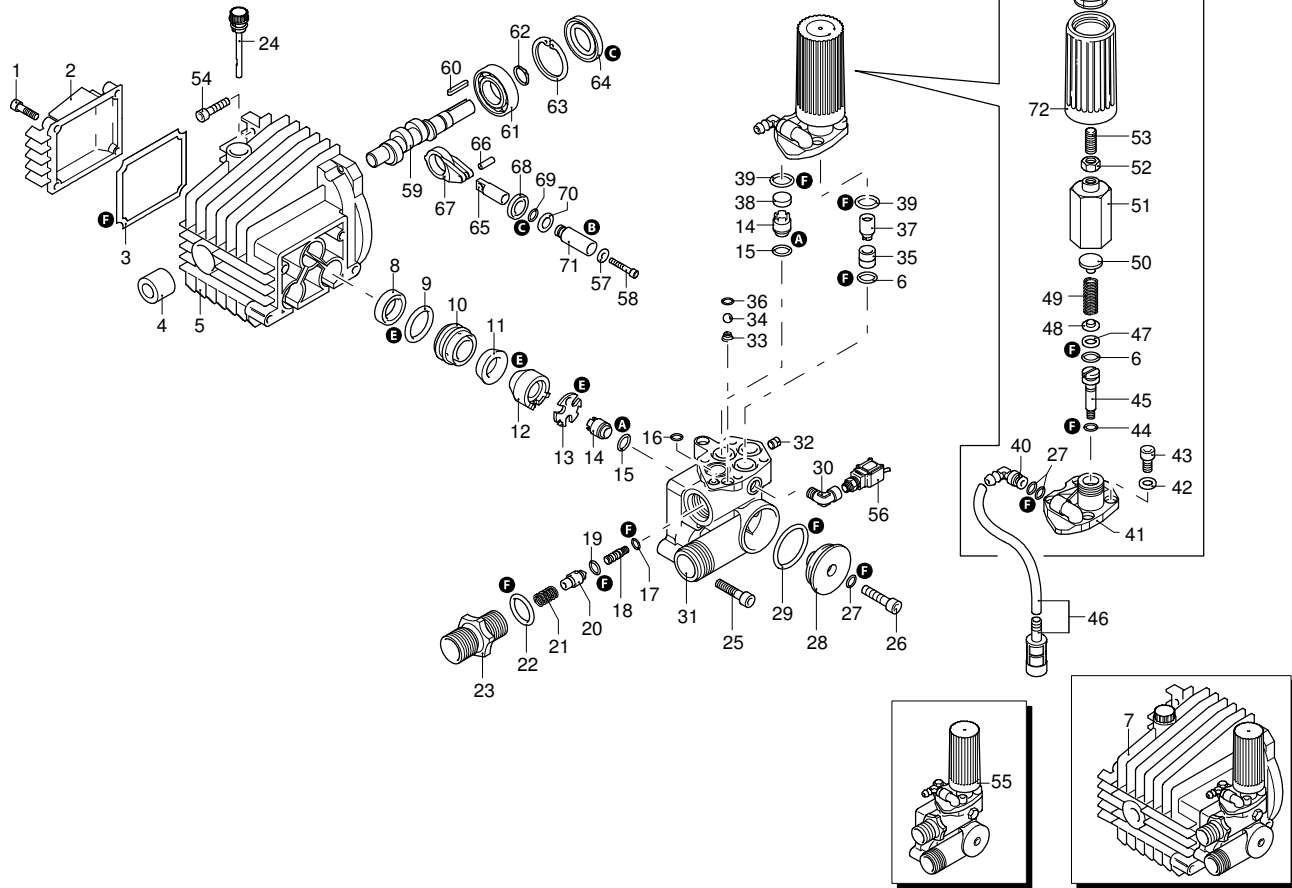

Model HW 120

Version:

Serial number:

Code: **23200**

25/02/2013

Validity	Pos.	Code	Description	Q
	1	1260780	Screw	4
	2	1344060	Cover	1
	3	1040710	O-ring	1
	4	1260050	Bushing	1
	5	1344050	Pump body	1
	6	600180	O-ring	2
	7	1349234	Pump assembly	1
	8	1260440	Water seal	3
	9	770260	O-ring	3
	10	1342730	Piston guide	3
	11	1342760	Water seal	3
	12	1342720	Ring	3
	13	1342750	Plate	3
	14	1349053	Valve	6
	15	800560	O-ring	6
	16	390341	O-ring	1
	17	1343110	O-ring	1
	18	1342710	Nozzle	1
	19	1460430	O-ring	1
	20	1460260	Piston	1
	21	1540140	Spring	1
	22	880270	O-ring	1
	23	1342690	Fitting	1
	24	1349000	Plug	1
	25	881470	Screw	4
	26	680700	Screw	1
	27	480480	O-ring	3
	28	1340190	Cover	1
	29	780050	O-ring	1
	30	3161220	Fitting	2
	31	1342670	Head	1
	32	851100	Screw	1
	33	1250270	Spring	1
	34	1250280	Ball	1
	35	1342700	Seat	1
	36	1460430	O-ring	1
	37	1460150	Piston	1
	38	1343810	Plug	3
	39	740290	O-ring	5
	40	1260670	Fitting	1
	41	1342680	Cover	1
	42	1381550	Washer	1
	43	1343510	Screw	1
	44	1080190	O-ring	1
	45	1460140	Piston	1
	46	1269115	Hose assembly	1
	47	1080401	Ring	1
	48	1343450	Wobble plate	1
	49	1460190	Spring	1
	50	1343000	Wobble plate	1
	51	1980640	Insert	1
	52	1060120	Nut	1
	53	392840	Screw	1
	54	1260780	Screw	4
	55	2693	Head assembly	1
	56	3162890	Pressure switch	1
	57	1341020	Washer	3
	58	850670	Screw	3
	59	1340170	Shaft	1
	60	880111	Key	1
	61	1341070	Bearing	1
	62	480890	Ring	1

Model HW 120

Version:

Serial number:

Code: **23200**

25/02/2013

Validity	Pos.	Code	Description	Q
	63	111120	Ring	1
	64	1341080	Ring	1
	65	1340060	Connecting-rod	3
	66	1340080	Pin	3
	67	1340070	Piston	3
	68	1260460	Oil seal	3
	69	600180	O-ring	3
	70	1341010	Plate	3
	71	1342740	Piston	3
	72	1981780	Knob	1
	73	1981770	Plug	1
	A	1880	Valve kit	1
	B	2623	Piston kit	1
	C	1876	Oil seal kit	1
	E	2624	Water seal kit	1
	F	2767	Gasket kit	1