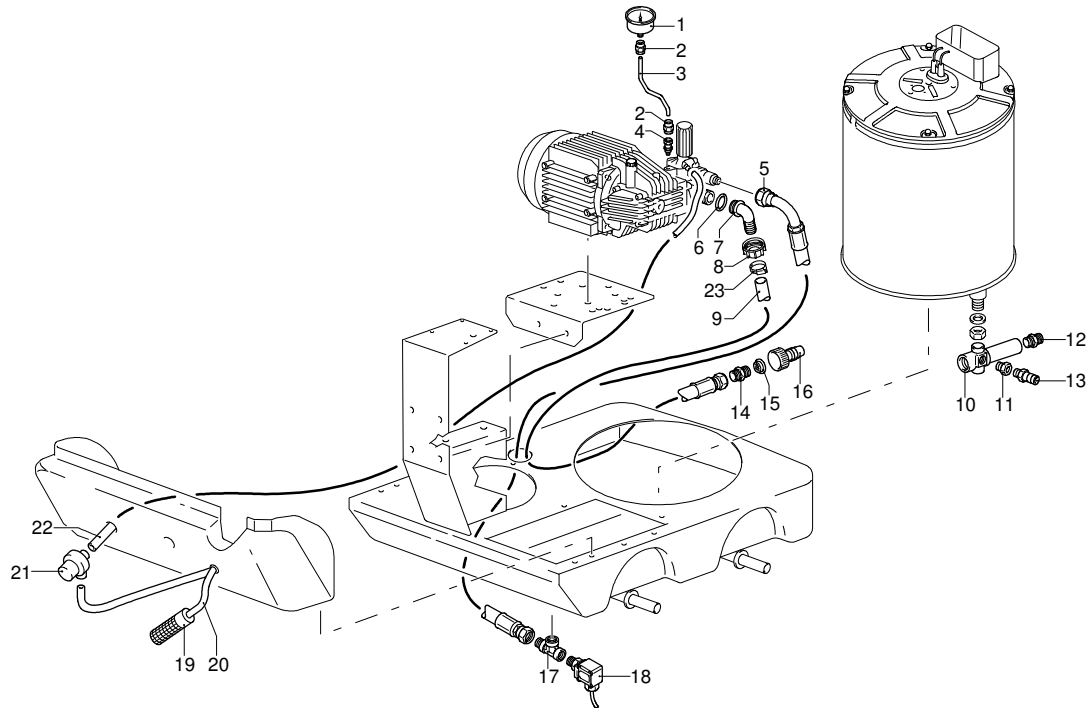

25/02/2013

Model HW 120

Version:

Serial number:

Code: **23200**

Validity	Pos.	Code	Description	Q
	1	1263520	Capacitor	1
	2	1340340	Bearing	1
	3	1340320	Shield	1
	4	1260760	Screw	4
	5	1340350	Seal	1
	6	1260300	Fan	1
	7	1342040	Fan cowling	1
	8	1269100	Clamp	1
	9	1340780	Gasket	1
	10	1341830	Box	1
	11	1261560	Screw	4
	12	1340660	Gland	1
	13	1340650	Gland	1
	14	1340640	Ring nut	2
	15	1260810	Screw	1
	16	1982550	Clamp	1
	17	4929	Motor	1
	18	1349359	Electric pump assembly	1

25/02/2013

Model HW 120

Version:

Serial number:

Code: **23200**

 230 V - 50 Hz

 schuko

Validity	Pos.	Code	Description	Q
	1	3163130	Plate	1
	2	3161250	Fitting	2
	3	3163090	Pipe	1
	4	3164390	Fitting	1
	5	3161320	Pipe	1
	6	3161030	Gasket	1
	7	3161120	Fitting	1
	8	3160490	Ring nut	1
	9	3161280	Pipe	1
	10	3161160	Fitting	1
	11	3161240	Fitting	1
	12	3161150	Fitting	1
	13	3160540	Valve	1
	14	3160480	Fitting	1
	15	50713	Filter	1
	16	3163100	Fitting	1
	17	3160510	Fitting	1
	18	3161080	Pressure switch	1
	19	3161500	Filter	1
	20	3163170	Pipe	1
	21	3163280	Detergent regulator	1
	22	1270960	Detergent hose	1
	23	1140690	Clamp	1

Model HW 120

Version:

Serial number:

Code: **23200**

25/02/2013

Validity	Pos.	Code	Description	Q
	1	3163190	Pipe	1
	2	3161820	Fan	1
	3	3163540	Screw	1
	4	3161050	Gland	2
	5	3163490	Motor	1
	6	3160320	Solenoid	1
	7	3161440	Cable	1
	8	3163040	Pump	1
	9	3160300	Coupling	1
	10	3160330	Fitting	1
	11	3160340	Hose tail	2
	12	3161590	Pipe	1
	13	3163780	Pipe	1
	14	3161660	Pipe	1
	15	3161580	Pipe	1
	16	3162060	Clamp	5
	17	3163050	Filter	1
	18	3161600	Pipe	1