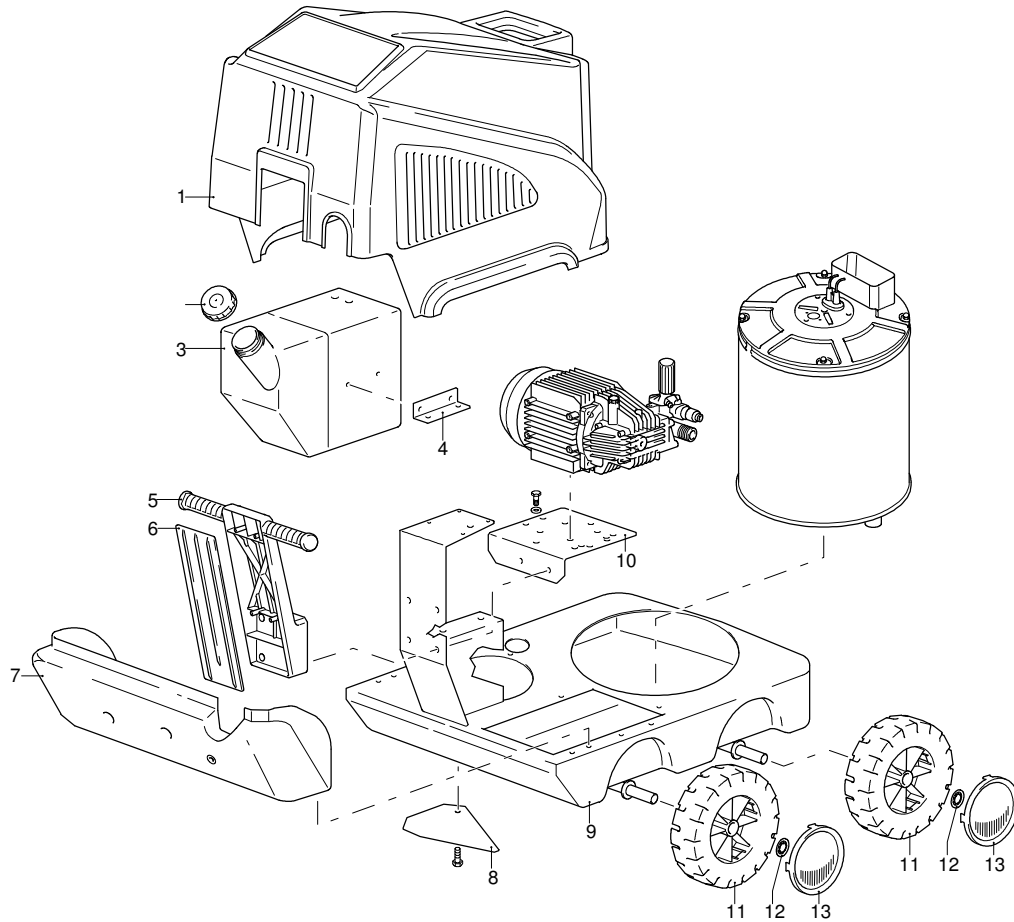

Model HW 120

Version:

Serial number:

Code: **23200**

25/02/2013

Validity	Pos.	Code	Description	Q
	1	3162990	Casing	1
	2	50933	Plug	1
	3	3163030	Tank	1
	4	3163130	Plate	1
	5	3163140	Handle	1
	6	3163150	Cover	1
	7	3163160	Cover	1
	8	3161910	Plate	1
	9	3162980	Frame	1
	10	3163080	Support	1
	11	3160770	Wheel	2
	12	3162010	Ring	2
	13	3161950	Guard	2

Model HW 120

Version:

Serial number:

Code: **23200**

25/02/2013

Validity	Pos.	Code	Description	Q
	1	1260780	Screw	4
	2	1344060	Cover	1
	3	1040710	O-ring	1
	4	1260050	Bushing	1
	5	1344050	Pump body	1
	6	600180	O-ring	2
	7	1349234	Pump assembly	1
	8	1260440	Water seal	3
	9	770260	O-ring	3
	10	1342730	Piston guide	3
	11	1342760	Water seal	3
	12	1342720	Ring	3
	13	1342750	Plate	3
	14	1349053	Valve	6
	15	800560	O-ring	6
	16	390341	O-ring	1
	17	1343110	O-ring	1
	18	1342710	Nozzle	1
	19	1460430	O-ring	1
	20	1460260	Piston	1
	21	1540140	Spring	1
	22	880270	O-ring	1
	23	1342690	Fitting	1
	24	1349000	Plug	1
	25	881470	Screw	4
	26	680700	Screw	1
	27	480480	O-ring	3
	28	1340190	Cover	1
	29	780050	O-ring	1
	30	3161220	Fitting	2
	31	1342670	Head	1
	32	851100	Screw	1
	33	1250270	Spring	1
	34	1250280	Ball	1
	35	1342700	Seat	1
	36	1460430	O-ring	1
	37	1460150	Piston	1
	38	1343810	Plug	3
	39	740290	O-ring	5
	40	1260670	Fitting	1
	41	1342680	Cover	1
	42	1381550	Washer	1
	43	1343510	Screw	1
	44	1080190	O-ring	1
	45	1460140	Piston	1
	46	1269115	Hose assembly	1
	47	1080401	Ring	1
	48	1343450	Wobble plate	1
	49	1460190	Spring	1
	50	1343000	Wobble plate	1
	51	1980640	Insert	1
	52	1060120	Nut	1
	53	392840	Screw	1
	54	1260780	Screw	4
	55	2693	Head assembly	1
	56	3162890	Pressure switch	1
	57	1341020	Washer	3
	58	850670	Screw	3
	59	1340170	Shaft	1
	60	880111	Key	1
	61	1341070	Bearing	1
	62	480890	Ring	1