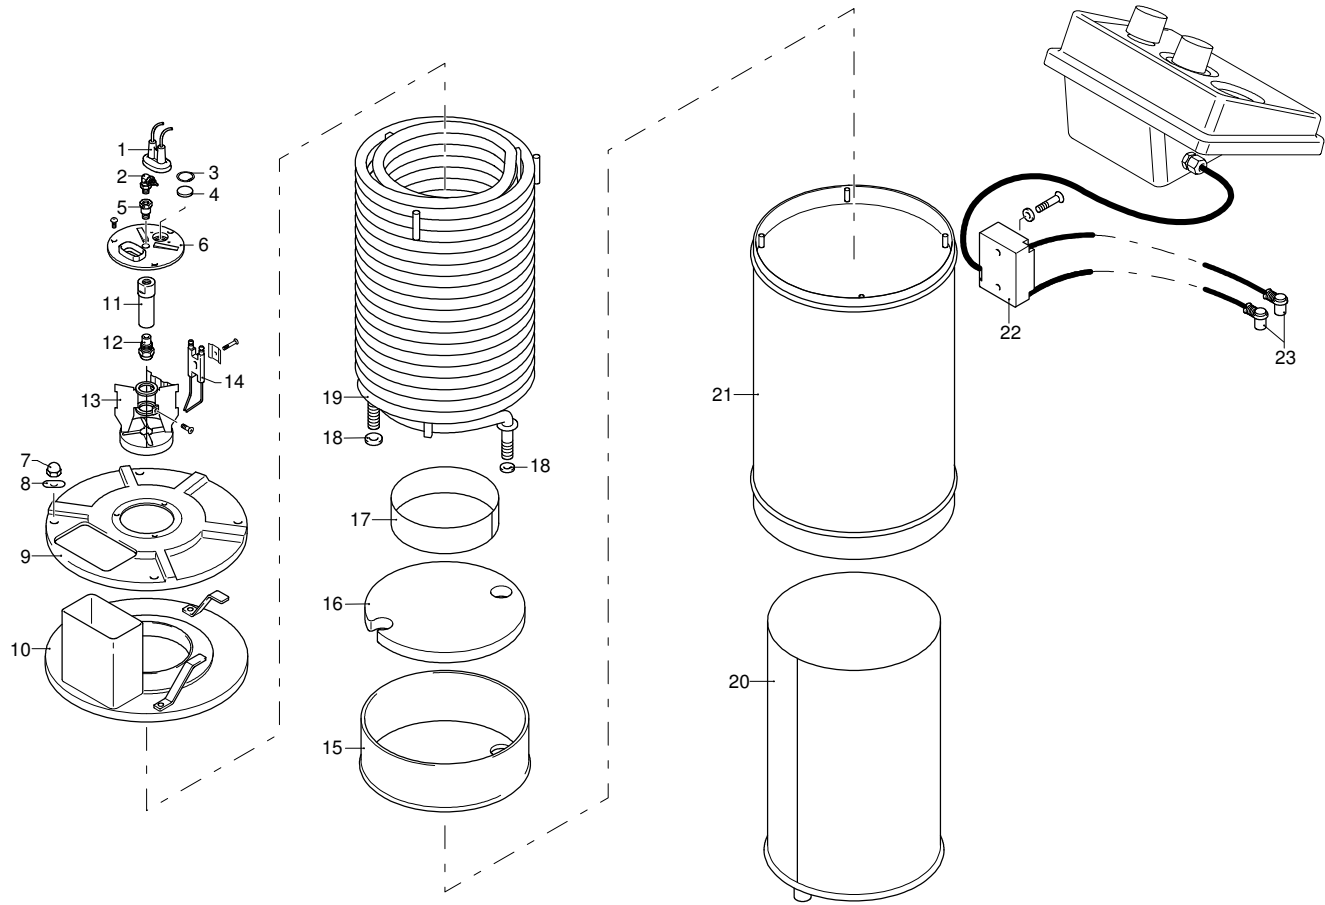

Model HW 120

Version:

Serial number:

Code: **23200**

25/02/2013

Validity	Pos.	Code	Description	Q
	1	3163190	Pipe	1
	2	3161820	Fan	1
	3	3163540	Screw	1
	4	3161050	Gland	2
	5	3163490	Motor	1
	6	3160320	Solenoid	1
	7	3161440	Cable	1
	8	3163040	Pump	1
	9	3160300	Coupling	1
	10	3160330	Fitting	1
	11	3160340	Hose tail	2
	12	3161590	Pipe	1
	13	3163780	Pipe	1
	14	3161660	Pipe	1
	15	3161580	Pipe	1
	16	3162060	Clamp	5
	17	3163050	Filter	1
	18	3161600	Pipe	1

Model HW 120

Version:

Serial number:

Code: **23200**

25/02/2013

Validity	Pos.	Code	Description	Q
	1	3162370	Guard	1
	2	3161100	Fitting	1
	3	3162030	Ring	1
	4	3161860	Glass	1
	5	3161230	Fitting	1
	6	3161840	Plate	1
	7	3163960	Nut	4
	8	3163940	Washer	4
	9	3161790	Cover	1
	10	3161780	Cover	1
	11	3161870	Nozzle holder	1
	12	3161710	Nozzle	1
	13	3161560	Support	1
	14	3161890	Electrode	1
	15	3161770	Cover	1
	16	3161830	Plate	1
	17	3161430	Ring	1
	18	3162040	Washer	2
	19	3161750	Resistance	1
	20	3161450	Boiler	1
	21	3163180	Body	1
	22	50717	Danfoss/Fida transformer	1
	23	3163210	Cable	2