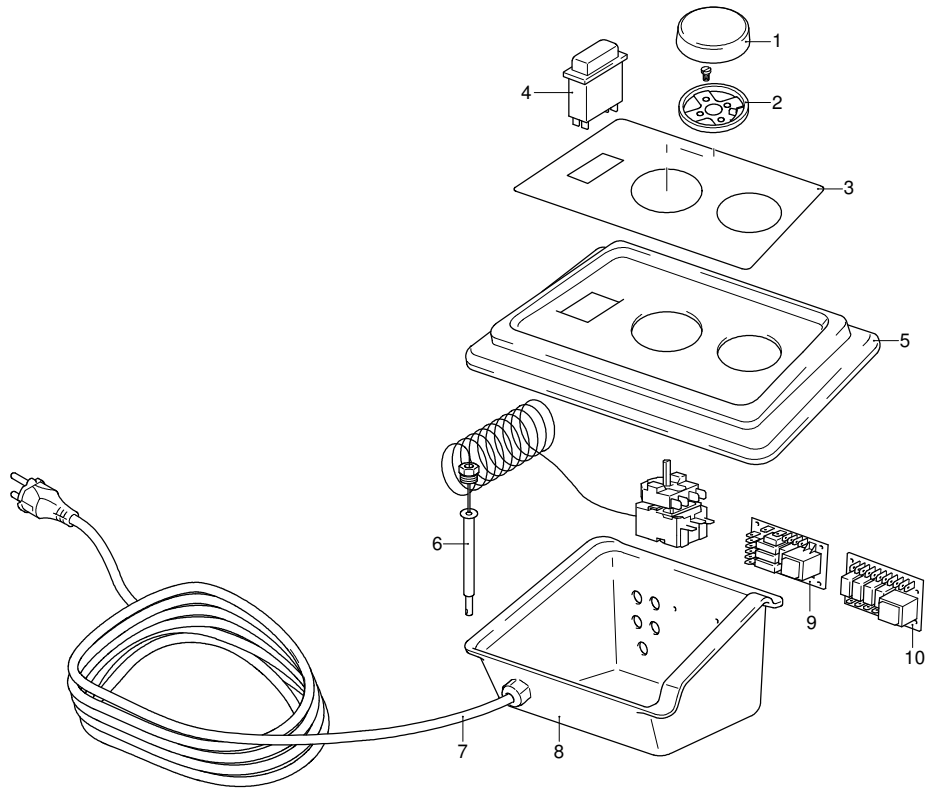

Model HW 120

Version:

Serial number:

Code: **23200**

25/02/2013

Validity	Pos.	Code	Description	Q
	1	3162370	Guard	1
	2	3161100	Fitting	1
	3	3162030	Ring	1
	4	3161860	Glass	1
	5	3161230	Fitting	1
	6	3161840	Plate	1
	7	3163960	Nut	4
	8	3163940	Washer	4
	9	3161790	Cover	1
	10	3161780	Cover	1
	11	3161870	Nozzle holder	1
	12	3161710	Nozzle	1
	13	3161560	Support	1
	14	3161890	Electrode	1
	15	3161770	Cover	1
	16	3161830	Plate	1
	17	3161430	Ring	1
	18	3162040	Washer	2
	19	3161750	Resistance	1
	20	3161450	Boiler	1
	21	3163180	Body	1
	22	50717	Danfoss/Fida transformer	1
	23	3163210	Cable	2