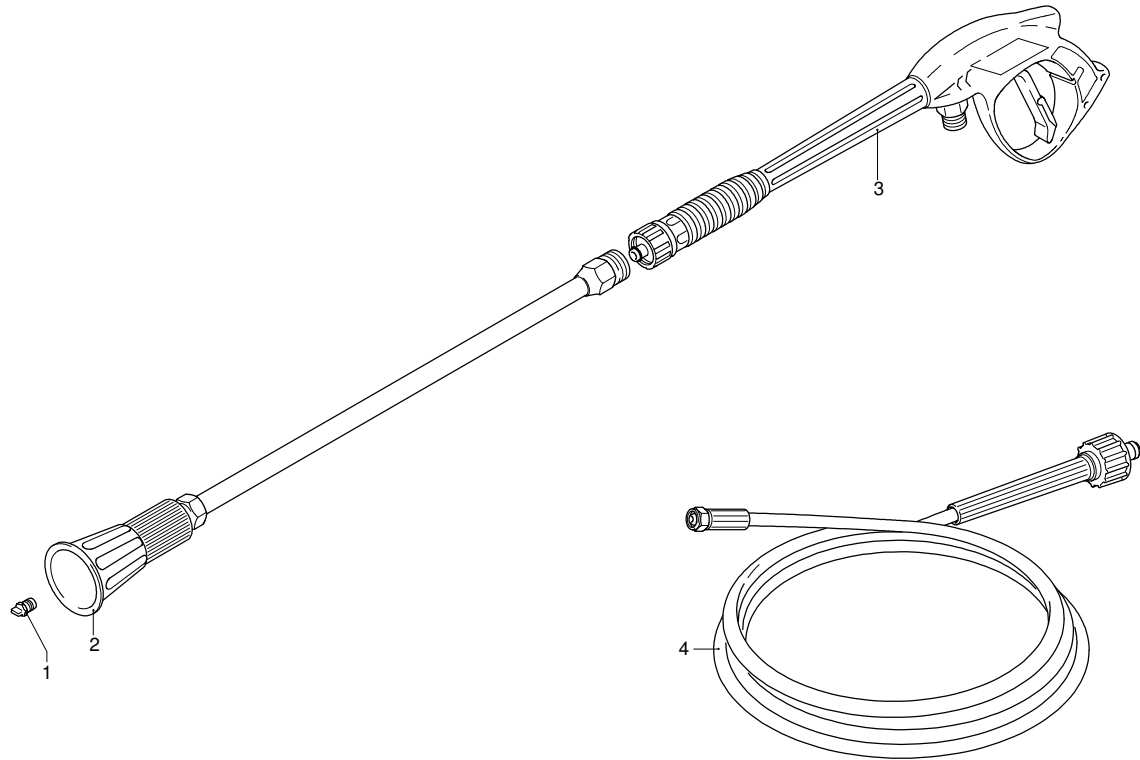

Model HW 120

Version:

Serial number:

Code: **23200**

25/02/2013

Validity	Pos.	Code	Description	Q
	1	3162370	Guard	1
	2	3161100	Fitting	1
	3	3162030	Ring	1
	4	3161860	Glass	1
	5	3161230	Fitting	1
	6	3161840	Plate	1
	7	3163960	Nut	4
	8	3163940	Washer	4
	9	3161790	Cover	1
	10	3161780	Cover	1
	11	3161870	Nozzle holder	1
	12	3161710	Nozzle	1
	13	3161560	Support	1
	14	3161890	Electrode	1
	15	3161770	Cover	1
	16	3161830	Plate	1
	17	3161430	Ring	1
	18	3162040	Washer	2
	19	3161750	Resistance	1
	20	3161450	Boiler	1
	21	3163180	Body	1
	22	50717	Danfoss/Fida transformer	1
	23	3163210	Cable	2

Model HW 120

Version:

Serial number:

Code: **23200**

25/02/2013

Validity	Pos.	Code	Description	Q
	1	3195	Nozzle	1
	2	3718	Lance+lance head	1
	3	41323	Gun	1
	4	3163270	High pressure hose	1