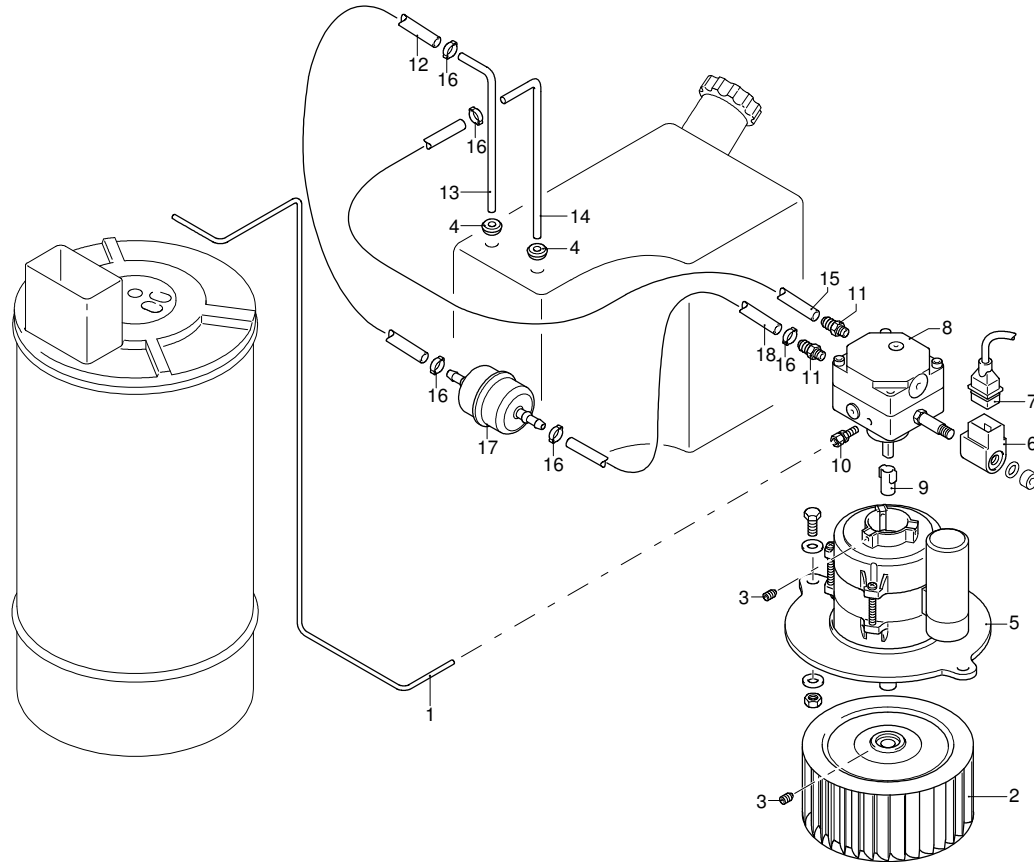

Model HW 120

Version:

Serial number:

Code: **23200**

25/02/2013

Validity	Pos.	Code	Description	Q
	1	3163190	Pipe	1
	2	3161820	Fan	1
	3	3163540	Screw	1
	4	3161050	Gland	2
	5	3163490	Motor	1
	6	3160320	Solenoid	1
	7	3161440	Cable	1
	8	3163040	Pump	1
	9	3160300	Coupling	1
	10	3160330	Fitting	1
	11	3160340	Hose tail	2
	12	3161590	Pipe	1
	13	3163780	Pipe	1
	14	3161660	Pipe	1
	15	3161580	Pipe	1
	16	3162060	Clamp	5
	17	3163050	Filter	1
	18	3161600	Pipe	1

Model HW 120

Version:

Serial number:

Code: **23200**

25/02/2013

Validity	Pos.	Code	Description	Q
	1	3162370	Guard	1
	2	3161100	Fitting	1
	3	3162030	Ring	1
	4	3161860	Glass	1
	5	3161230	Fitting	1
	6	3161840	Plate	1
	7	3163960	Nut	4
	8	3163940	Washer	4
	9	3161790	Cover	1
	10	3161780	Cover	1
	11	3161870	Nozzle holder	1
	12	3161710	Nozzle	1
	13	3161560	Support	1
	14	3161890	Electrode	1
	15	3161770	Cover	1
	16	3161830	Plate	1
	17	3161430	Ring	1
	18	3162040	Washer	2
	19	3161750	Resistance	1
	20	3161450	Boiler	1
	21	3163180	Body	1
	22	50717	Danfoss/Fida transformer	1
	23	3163210	Cable	2

Model HW 120

Version:

Serial number:

Code: **23200**

25/02/2013

Validity	Pos.	Code	Description	Q
	1	3195	Nozzle	1
	2	3718	Lance+lance head	1
	3	41323	Gun	1
	4	3163270	High pressure hose	1