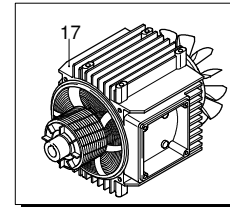

25/02/2013

Model HW 120

Version:

Serial number:

Code: **23200**

Validity	Pos.	Code	Description	Q
	1	1263520	Capacitor	1
	2	1340340	Bearing	1
	3	1340320	Shield	1
	4	1260760	Screw	4
	5	1340350	Seal	1
	6	1260300	Fan	1
	7	1342040	Fan cowling	1
	8	1269100	Clamp	1
	9	1340780	Gasket	1
	10	1341830	Box	1
	11	1261560	Screw	4
	12	1340660	Gland	1
	13	1340650	Gland	1
	14	1340640	Ring nut	2
	15	1260810	Screw	1
	16	1982550	Clamp	1
	17	4929	Motor	1
	18	1349359	Electric pump assembly	1