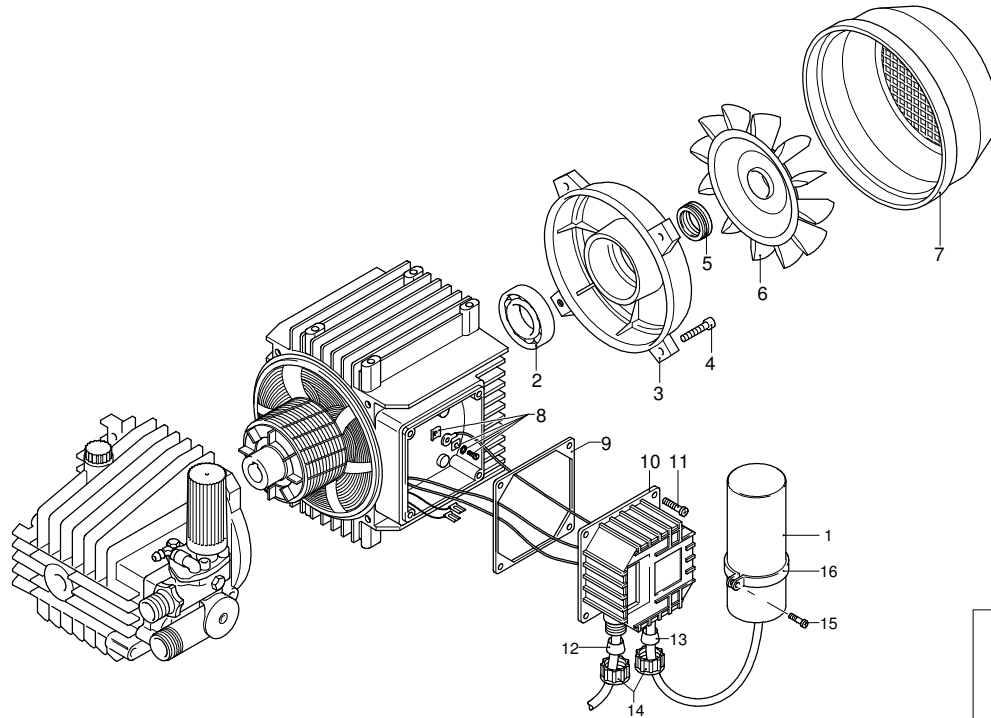

Model HW 120

Version:

Serial number:

Code: **23200**

25/02/2013

Validity	Pos.	Code	Description	Q
	63	111120	Ring	1
	64	1341080	Ring	1
	65	1340060	Connecting-rod	3
	66	1340080	Pin	3
	67	1340070	Piston	3
	68	1260460	Oil seal	3
	69	600180	O-ring	3
	70	1341010	Plate	3
	71	1342740	Piston	3
	72	1981780	Knob	1
	73	1981770	Plug	1
	A	1880	Valve kit	1
	B	2623	Piston kit	1
	C	1876	Oil seal kit	1
	E	2624	Water seal kit	1
	F	2767	Gasket kit	1

25/02/2013

Model HW 120

Version:

Serial number:

Code: **23200**

Validity	Pos.	Code	Description	Q
	1	1263520	Capacitor	1
	2	1340340	Bearing	1
	3	1340320	Shield	1
	4	1260760	Screw	4
	5	1340350	Seal	1
	6	1260300	Fan	1
	7	1342040	Fan cowling	1
	8	1269100	Clamp	1
	9	1340780	Gasket	1
	10	1341830	Box	1
	11	1261560	Screw	4
	12	1340660	Gland	1
	13	1340650	Gland	1
	14	1340640	Ring nut	2
	15	1260810	Screw	1
	16	1982550	Clamp	1
	17	4929	Motor	1
	18	1349359	Electric pump assembly	1

25/02/2013

Model HW 120

Version:

Serial number:

Code: **23200**

 230 V - 50 Hz

 schuko

Validity	Pos.	Code	Description	Q
	1	3163130	Plate	1
	2	3161250	Fitting	2
	3	3163090	Pipe	1
	4	3164390	Fitting	1
	5	3161320	Pipe	1
	6	3161030	Gasket	1
	7	3161120	Fitting	1
	8	3160490	Ring nut	1
	9	3161280	Pipe	1
	10	3161160	Fitting	1
	11	3161240	Fitting	1
	12	3161150	Fitting	1
	13	3160540	Valve	1
	14	3160480	Fitting	1
	15	50713	Filter	1
	16	3163100	Fitting	1
	17	3160510	Fitting	1
	18	3161080	Pressure switch	1
	19	3161500	Filter	1
	20	3163170	Pipe	1
	21	3163280	Detergent regulator	1
	22	1270960	Detergent hose	1
	23	1140690	Clamp	1