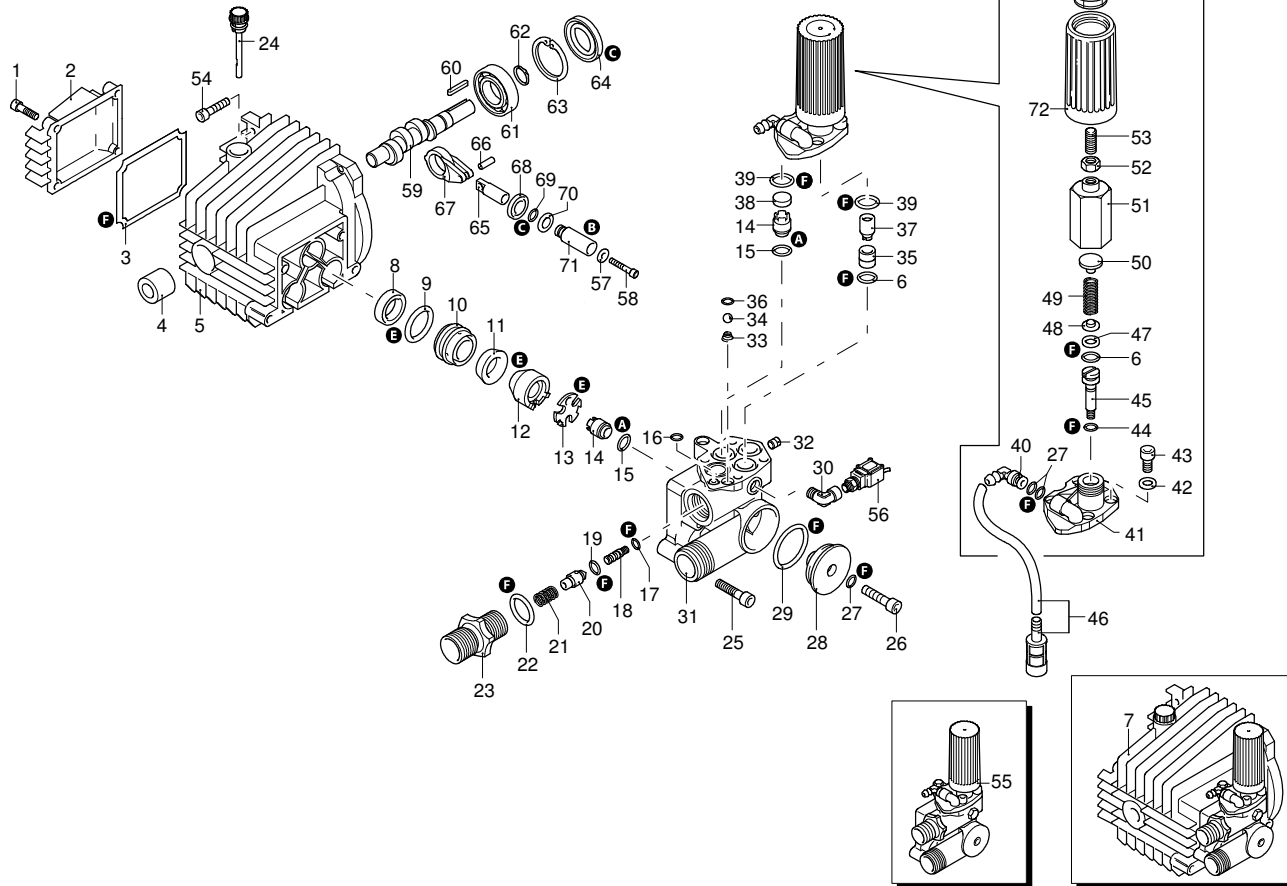

Model HW 120

Version:

Serial number:

Code: **23200**

25/02/2013

Validity	Pos.	Code	Description	Q
	1	1260780	Screw	4
	2	1344060	Cover	1
	3	1040710	O-ring	1
	4	1260050	Bushing	1
	5	1344050	Pump body	1
	6	600180	O-ring	2
	7	1349234	Pump assembly	1
	8	1260440	Water seal	3
	9	770260	O-ring	3
	10	1342730	Piston guide	3
	11	1342760	Water seal	3
	12	1342720	Ring	3
	13	1342750	Plate	3
	14	1349053	Valve	6
	15	800560	O-ring	6
	16	390341	O-ring	1
	17	1343110	O-ring	1
	18	1342710	Nozzle	1
	19	1460430	O-ring	1
	20	1460260	Piston	1
	21	1540140	Spring	1
	22	880270	O-ring	1
	23	1342690	Fitting	1
	24	1349000	Plug	1
	25	881470	Screw	4
	26	680700	Screw	1
	27	480480	O-ring	3
	28	1340190	Cover	1
	29	780050	O-ring	1
	30	3161220	Fitting	2
	31	1342670	Head	1
	32	851100	Screw	1
	33	1250270	Spring	1
	34	1250280	Ball	1
	35	1342700	Seat	1
	36	1460430	O-ring	1
	37	1460150	Piston	1
	38	1343810	Plug	3
	39	740290	O-ring	5
	40	1260670	Fitting	1
	41	1342680	Cover	1
	42	1381550	Washer	1
	43	1343510	Screw	1
	44	1080190	O-ring	1
	45	1460140	Piston	1
	46	1269115	Hose assembly	1
	47	1080401	Ring	1
	48	1343450	Wobble plate	1
	49	1460190	Spring	1
	50	1343000	Wobble plate	1
	51	1980640	Insert	1
	52	1060120	Nut	1
	53	392840	Screw	1
	54	1260780	Screw	4
	55	2693	Head assembly	1
	56	3162890	Pressure switch	1
	57	1341020	Washer	3
	58	850670	Screw	3
	59	1340170	Shaft	1
	60	880111	Key	1
	61	1341070	Bearing	1
	62	480890	Ring	1

Model HW 120

Version:

Serial number:

Code: **23200**

25/02/2013

Validity	Pos.	Code	Description	Q
	63	111120	Ring	1
	64	1341080	Ring	1
	65	1340060	Connecting-rod	3
	66	1340080	Pin	3
	67	1340070	Piston	3
	68	1260460	Oil seal	3
	69	600180	O-ring	3
	70	1341010	Plate	3
	71	1342740	Piston	3
	72	1981780	Knob	1
	73	1981770	Plug	1
	A	1880	Valve kit	1
	B	2623	Piston kit	1
	C	1876	Oil seal kit	1
	E	2624	Water seal kit	1
	F	2767	Gasket kit	1