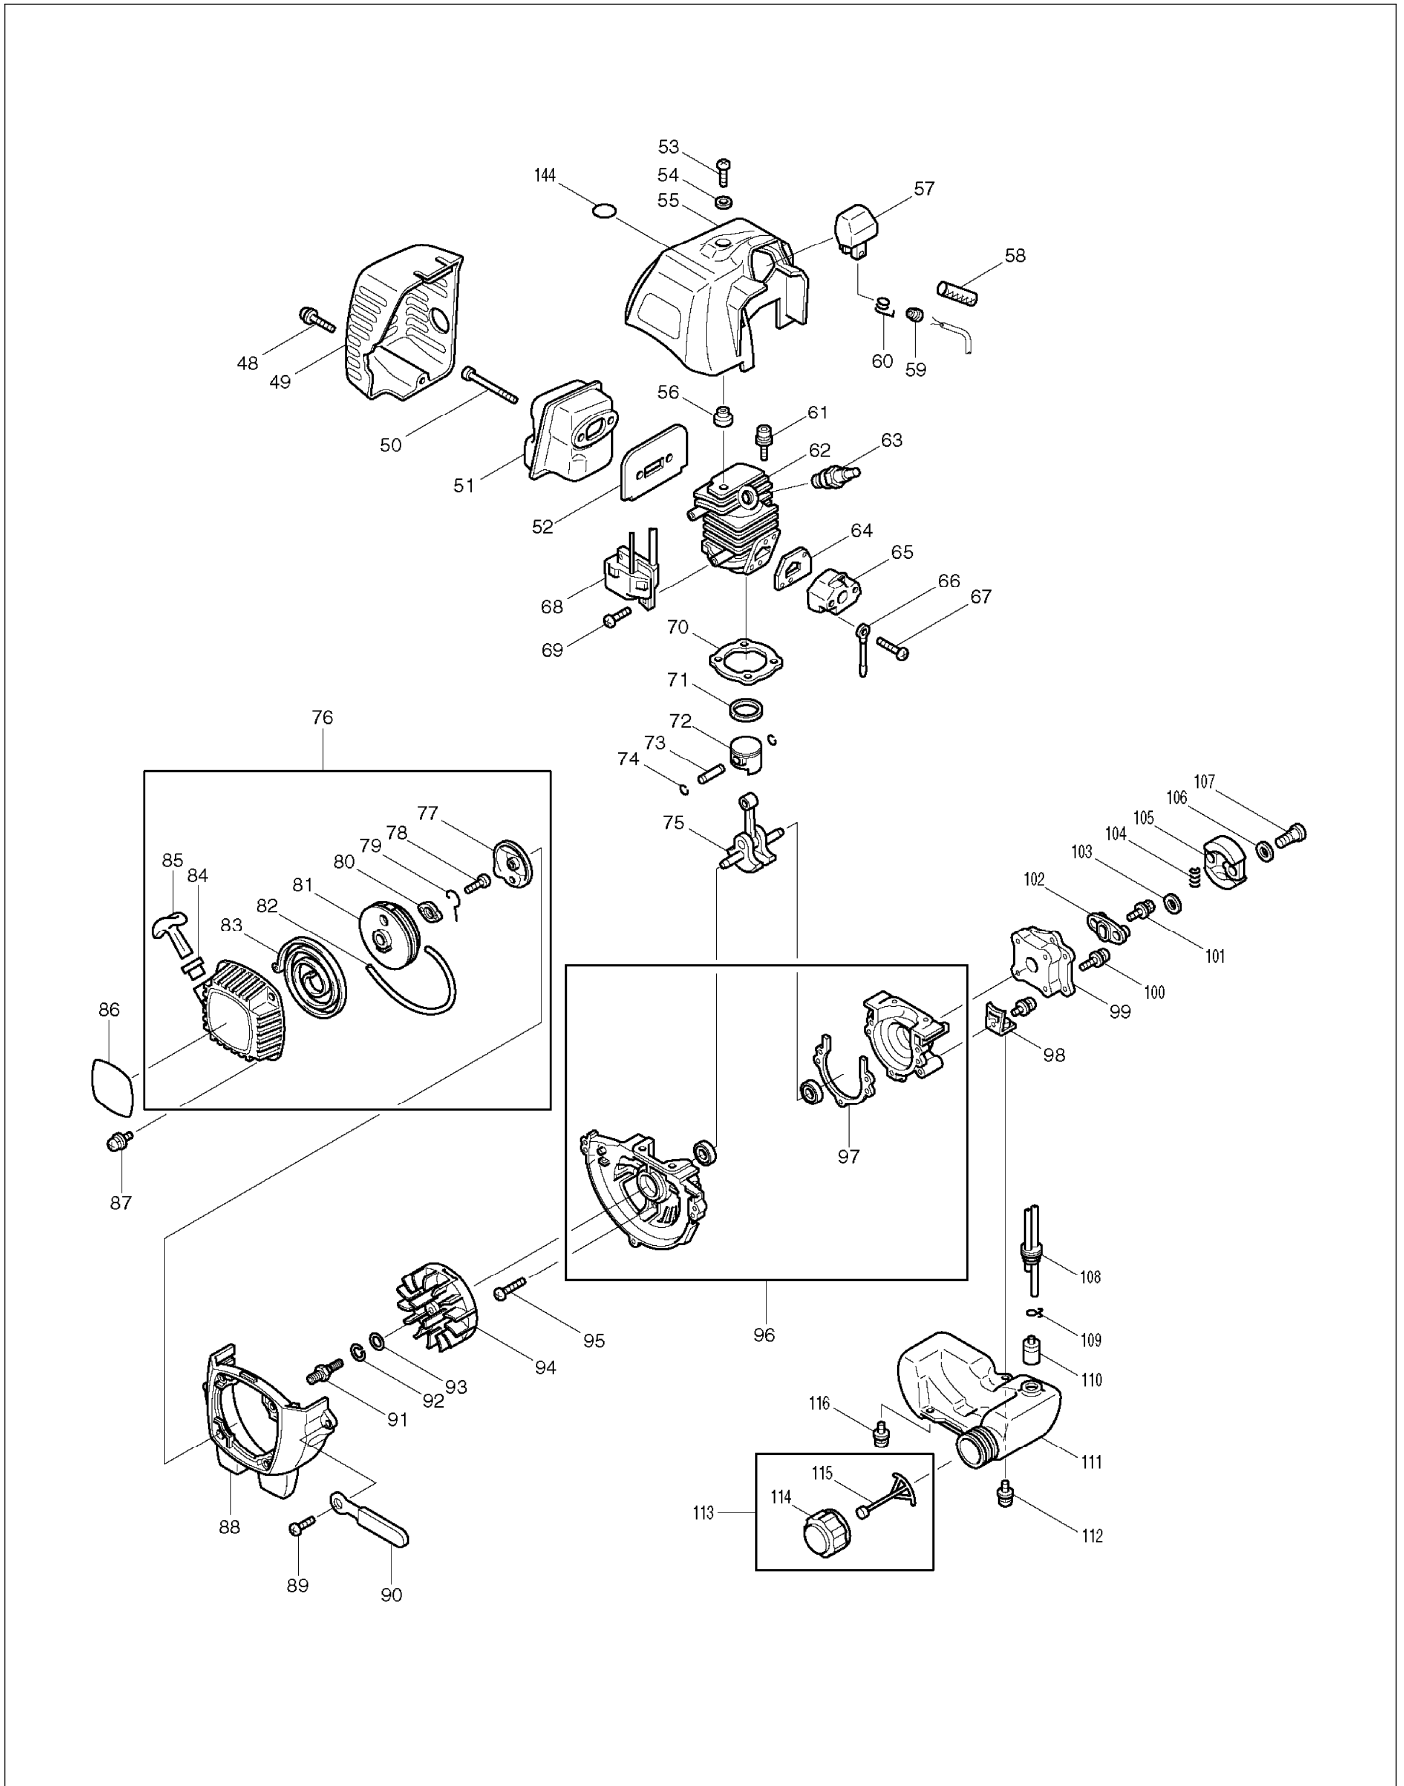

SERVICE DRAWING

MODEL NO. HT2576E