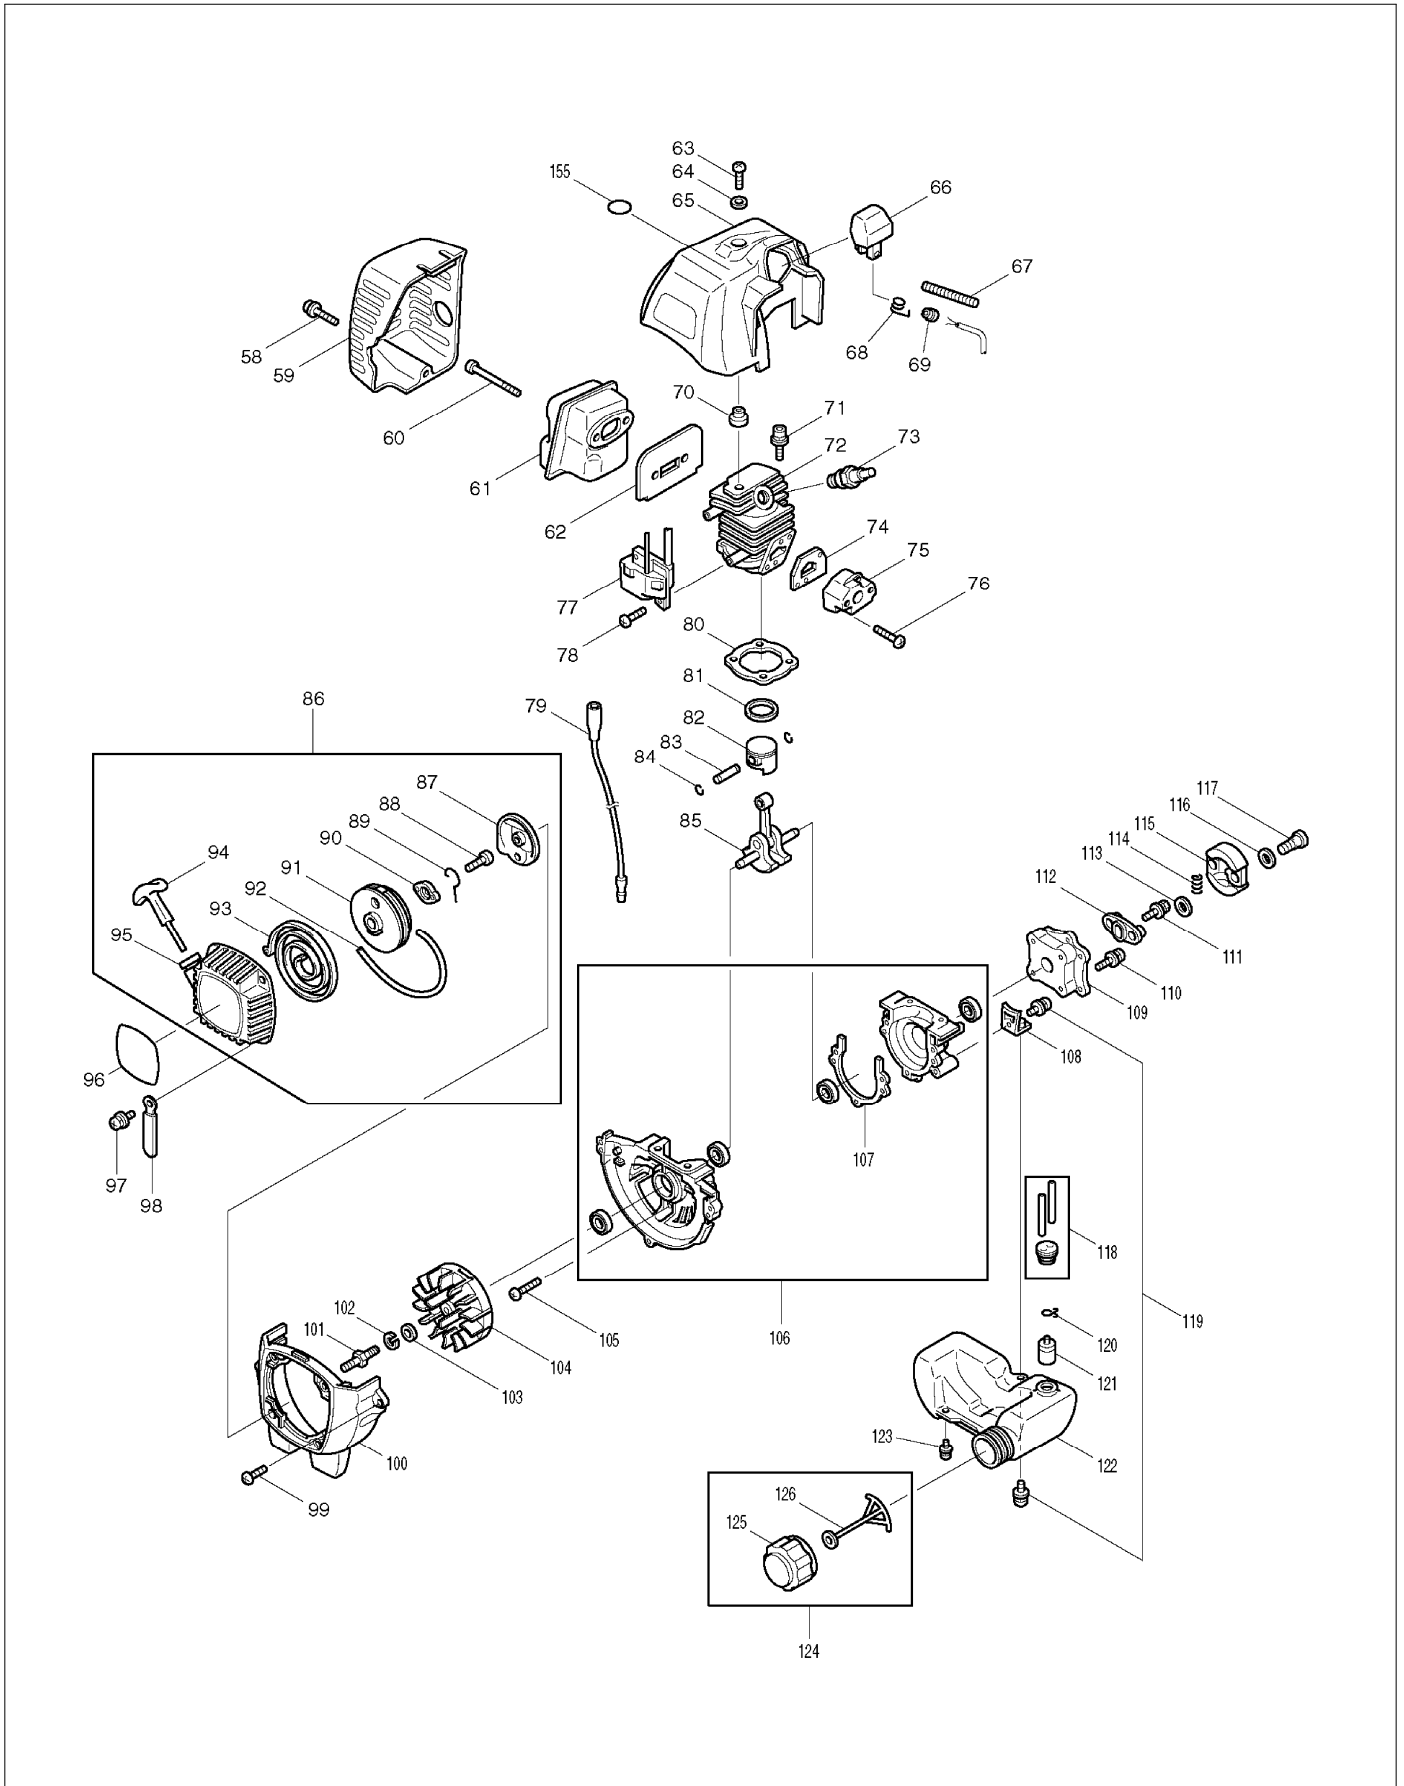

SERVICE DRAWING

MODEL NO. HT2556D