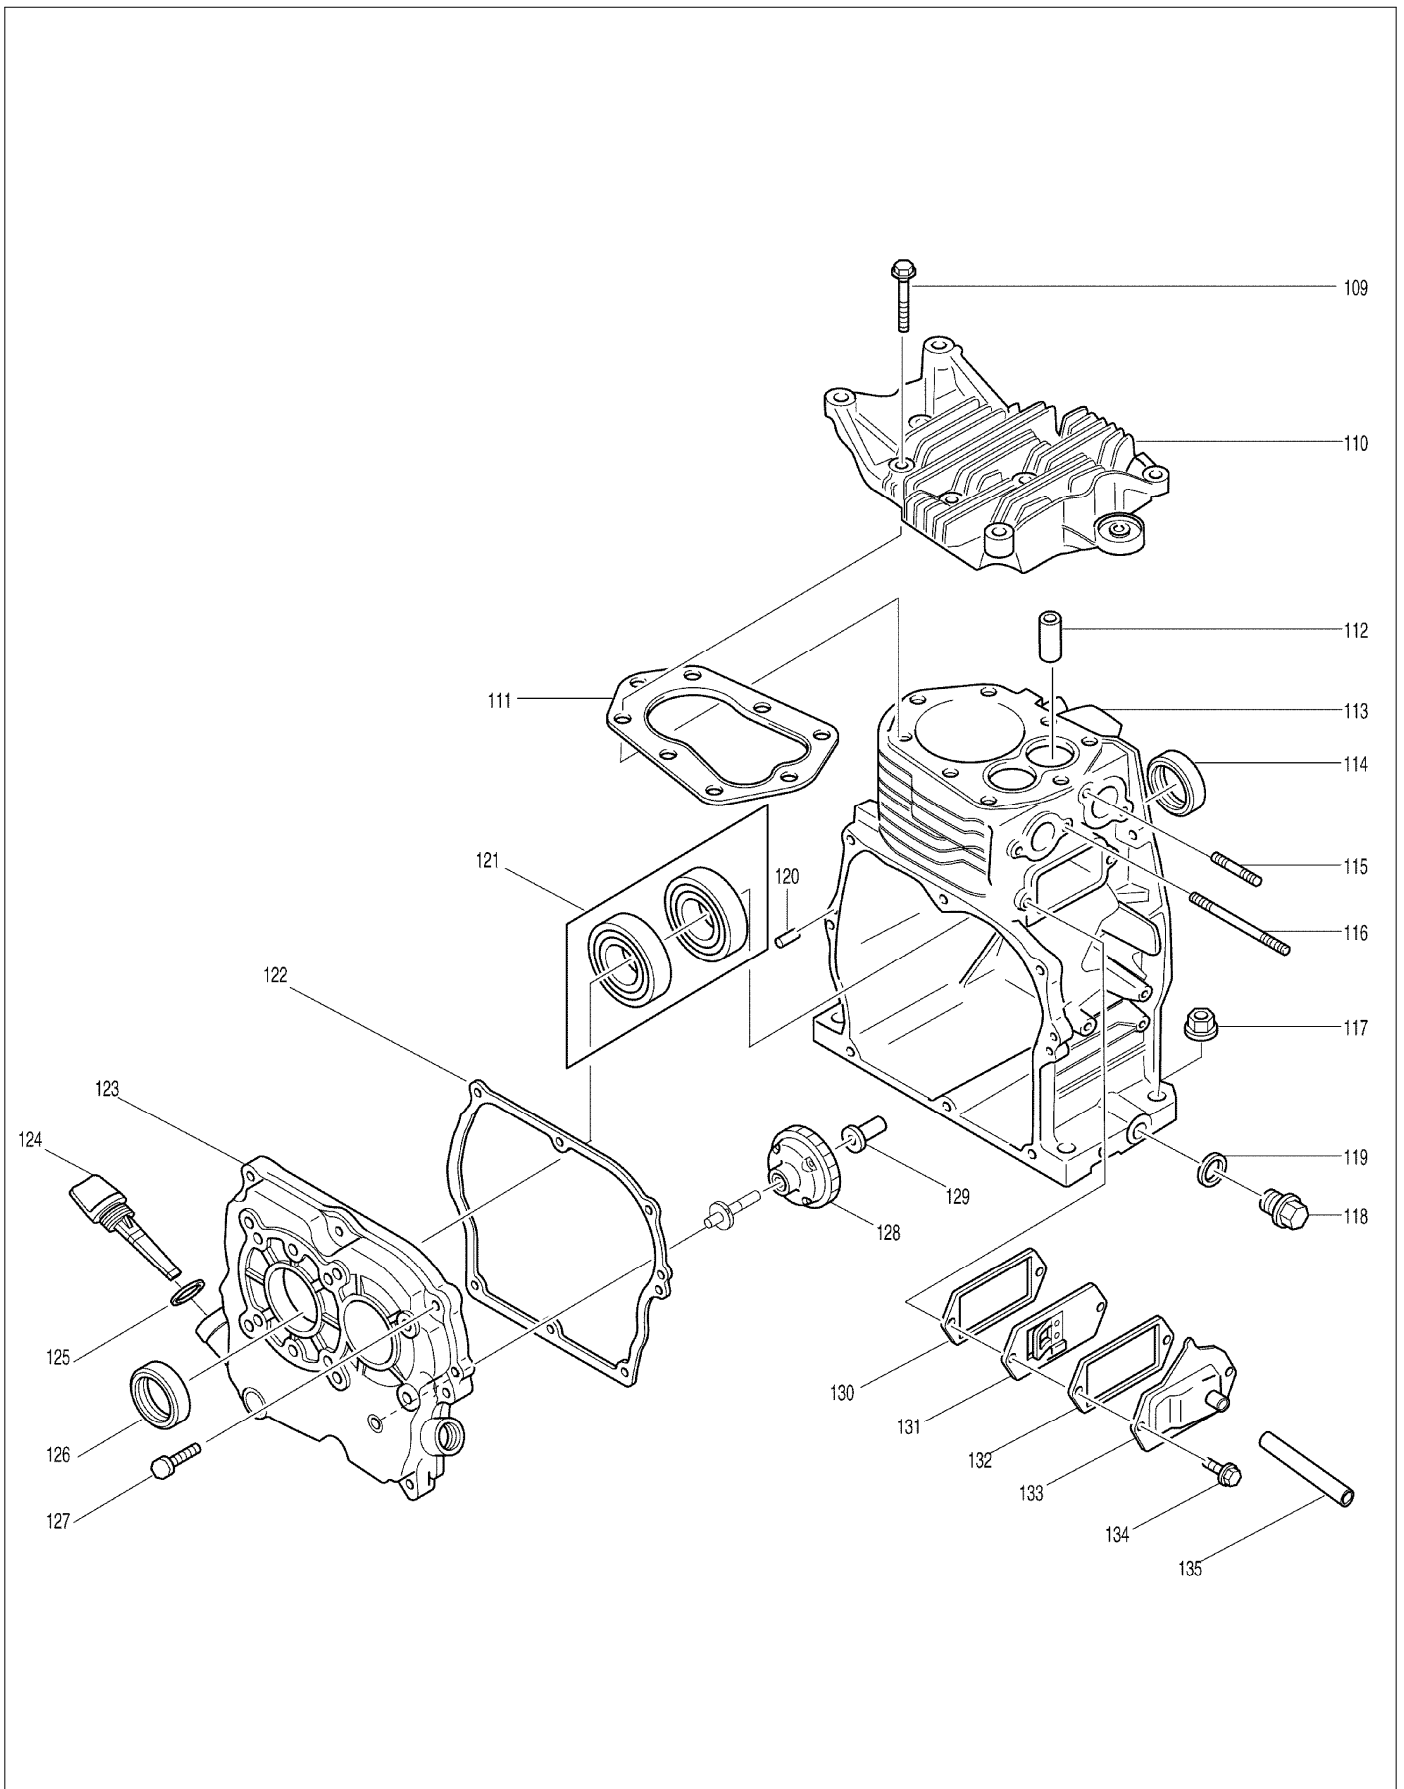

SERVICE DRAWING

MODEL NO. G3500R