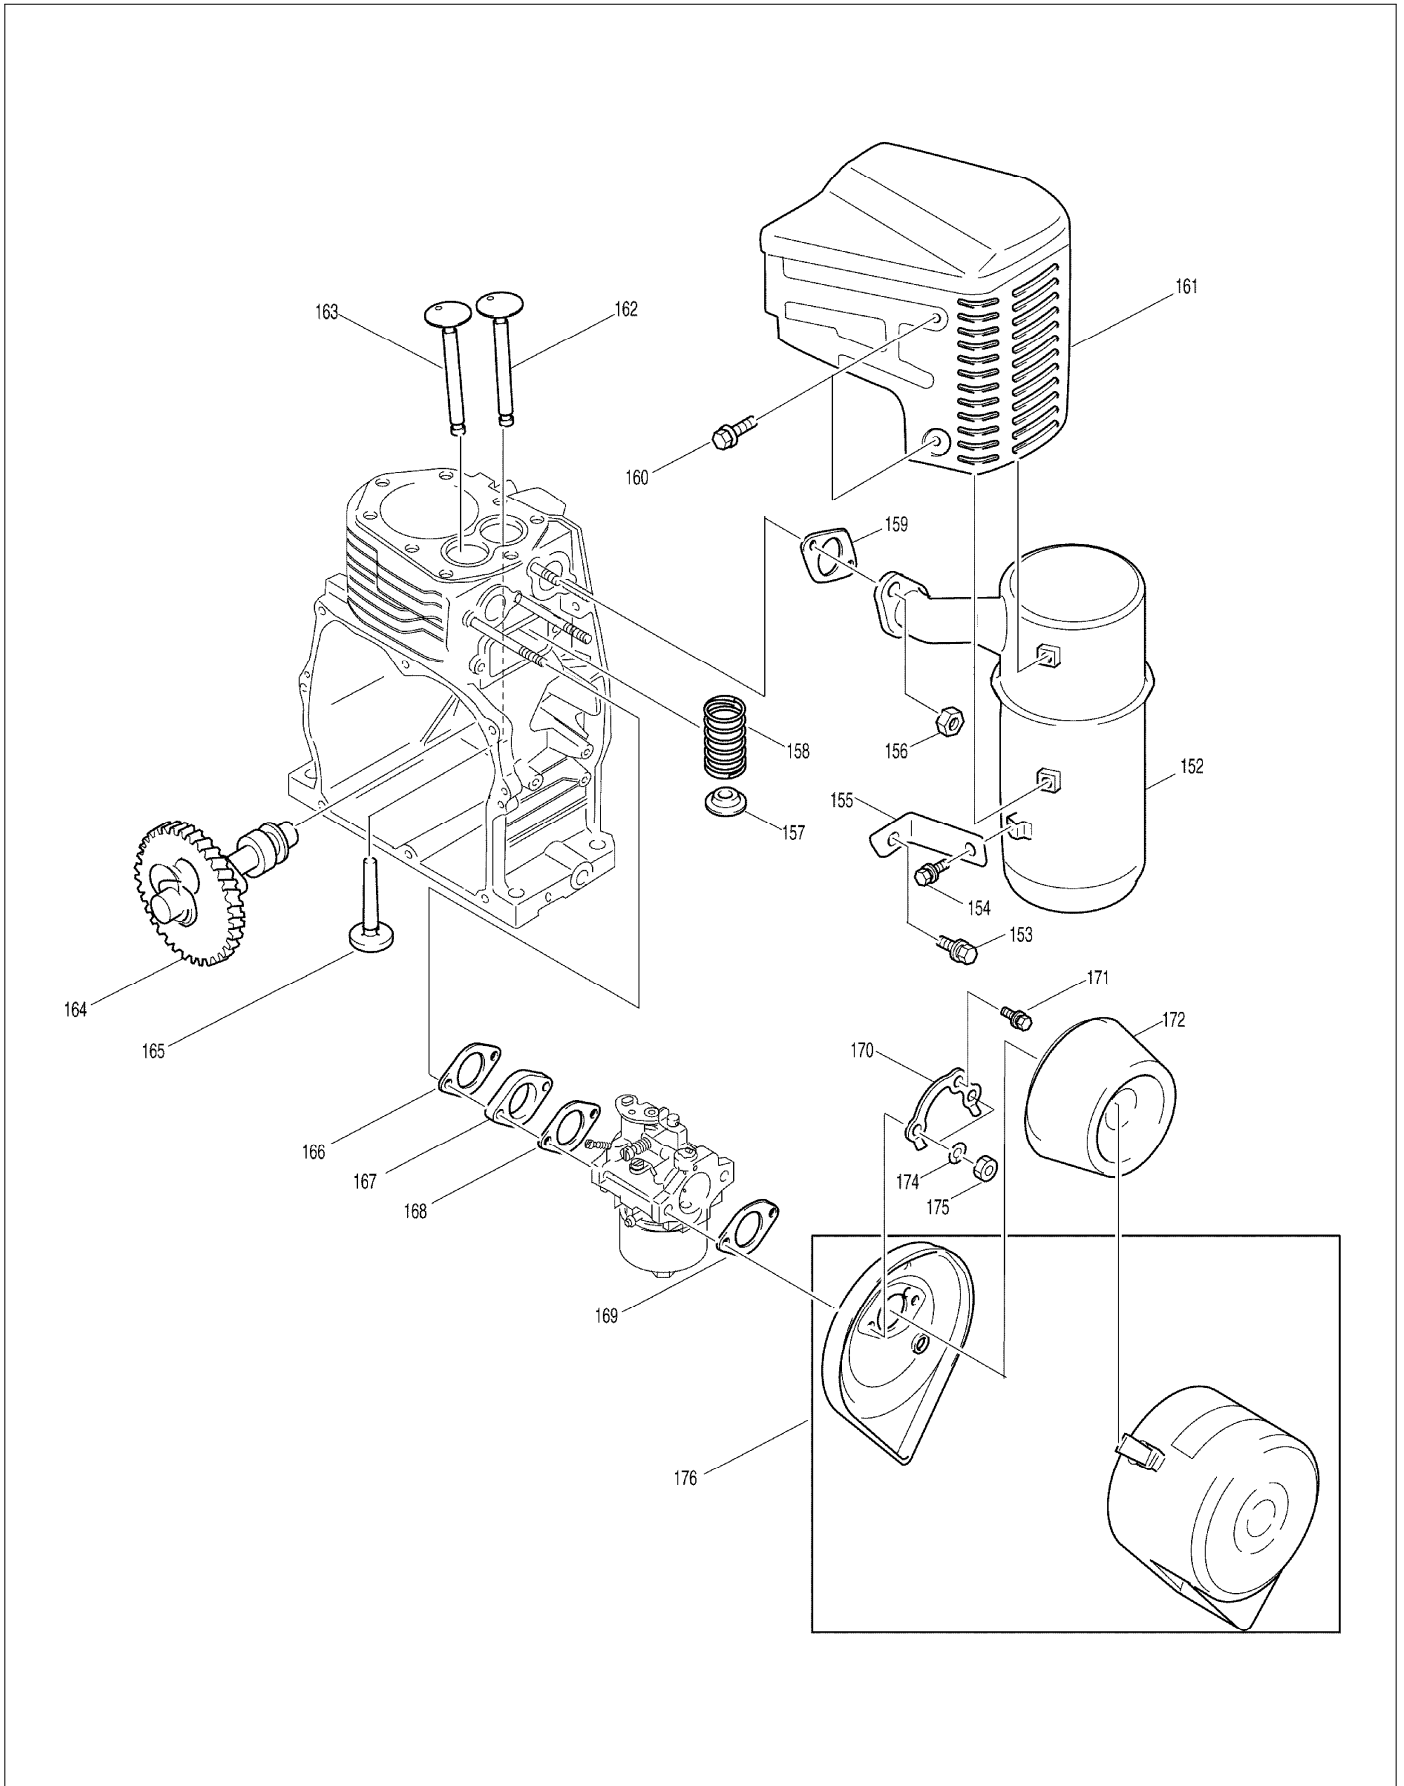

SERVICE DRAWING

MODEL NO. G3500R