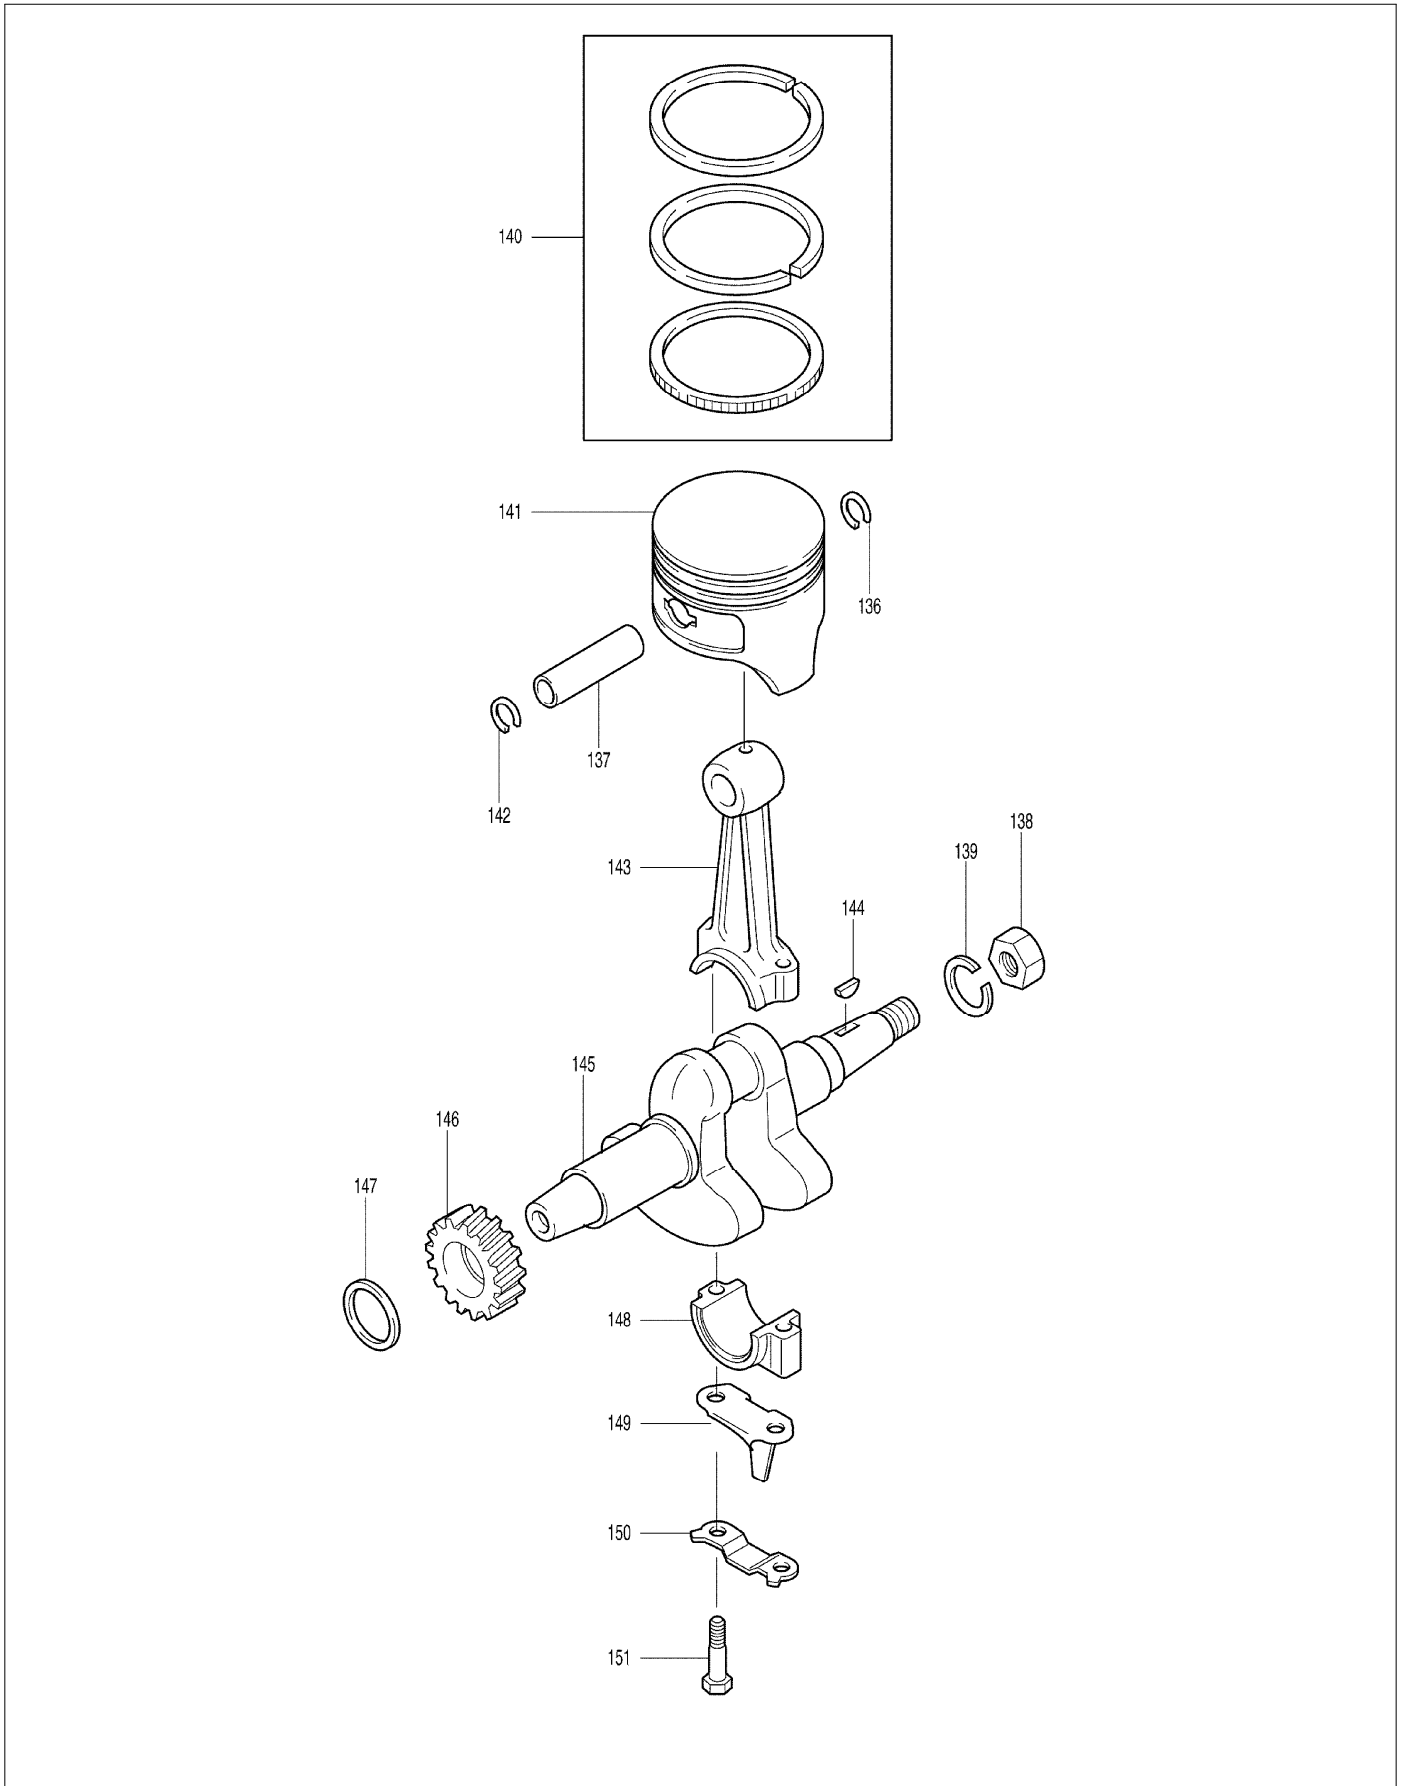

SERVICE DRAWING

MODEL NO. G3500R