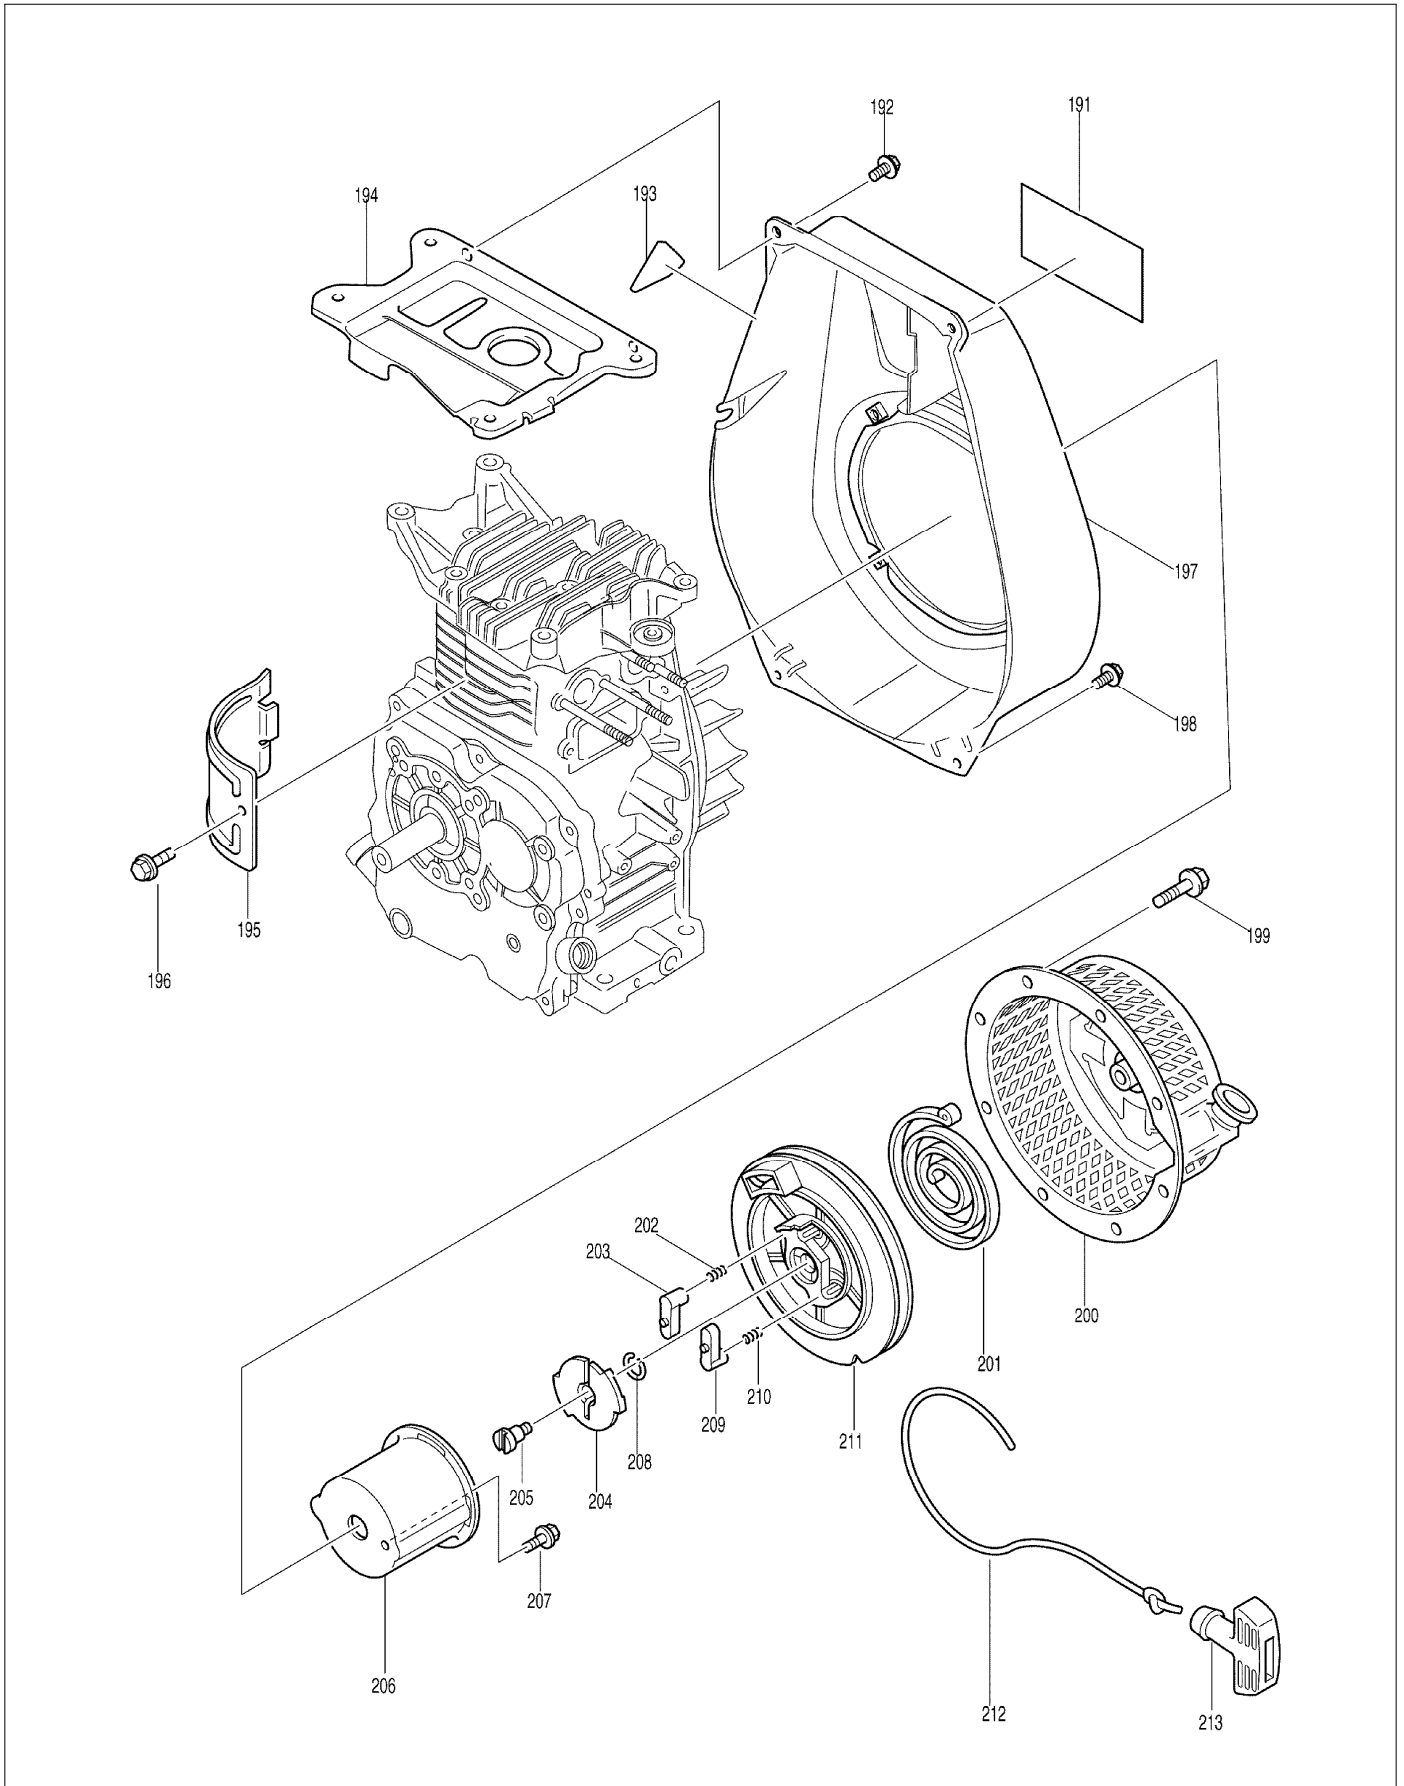

SERVICE DRAWING

MODEL NO. G3500R