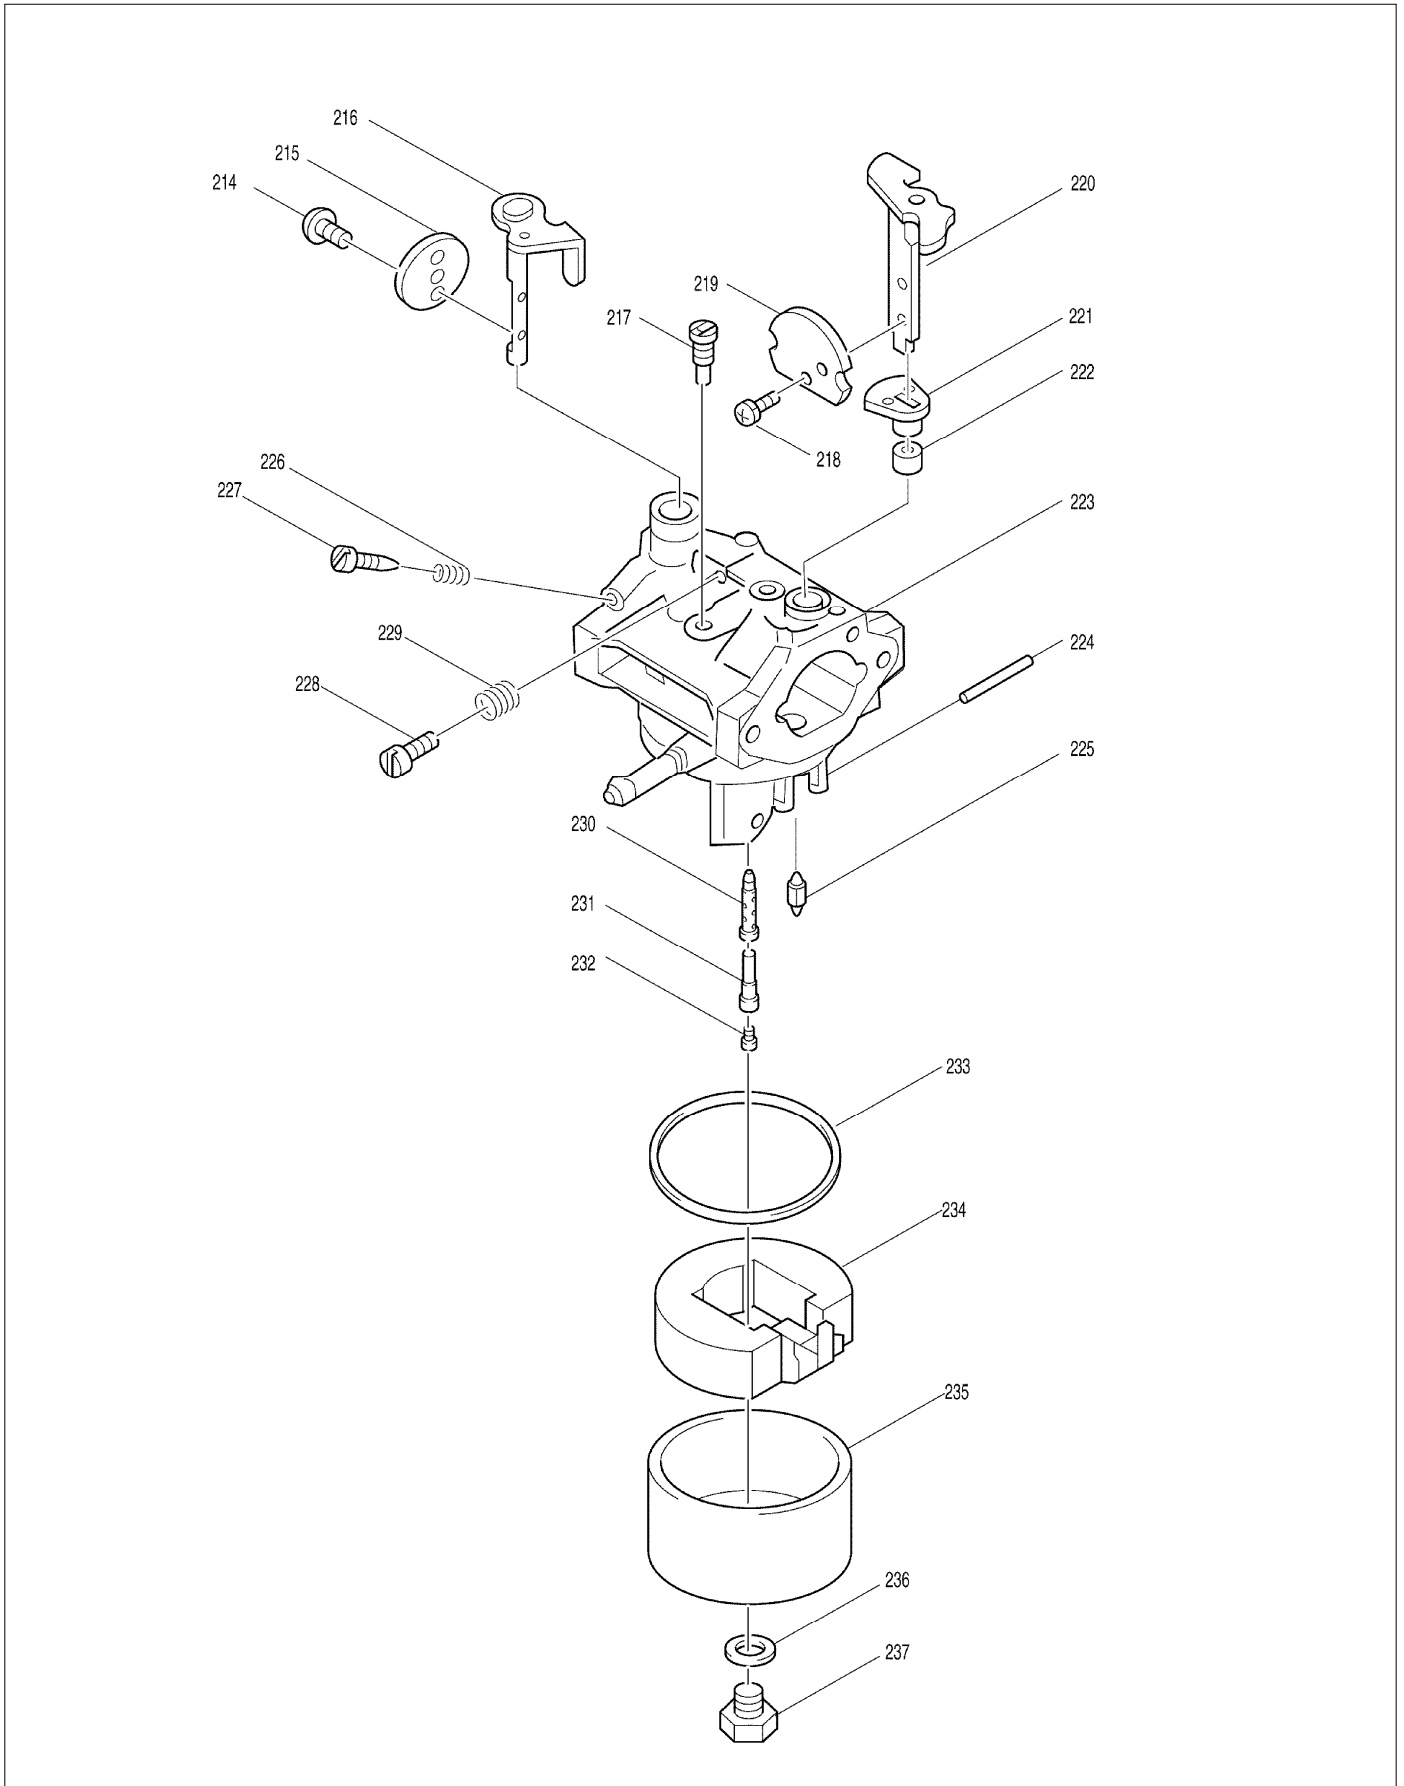

SERVICE DRAWING

MODEL NO. G3500R