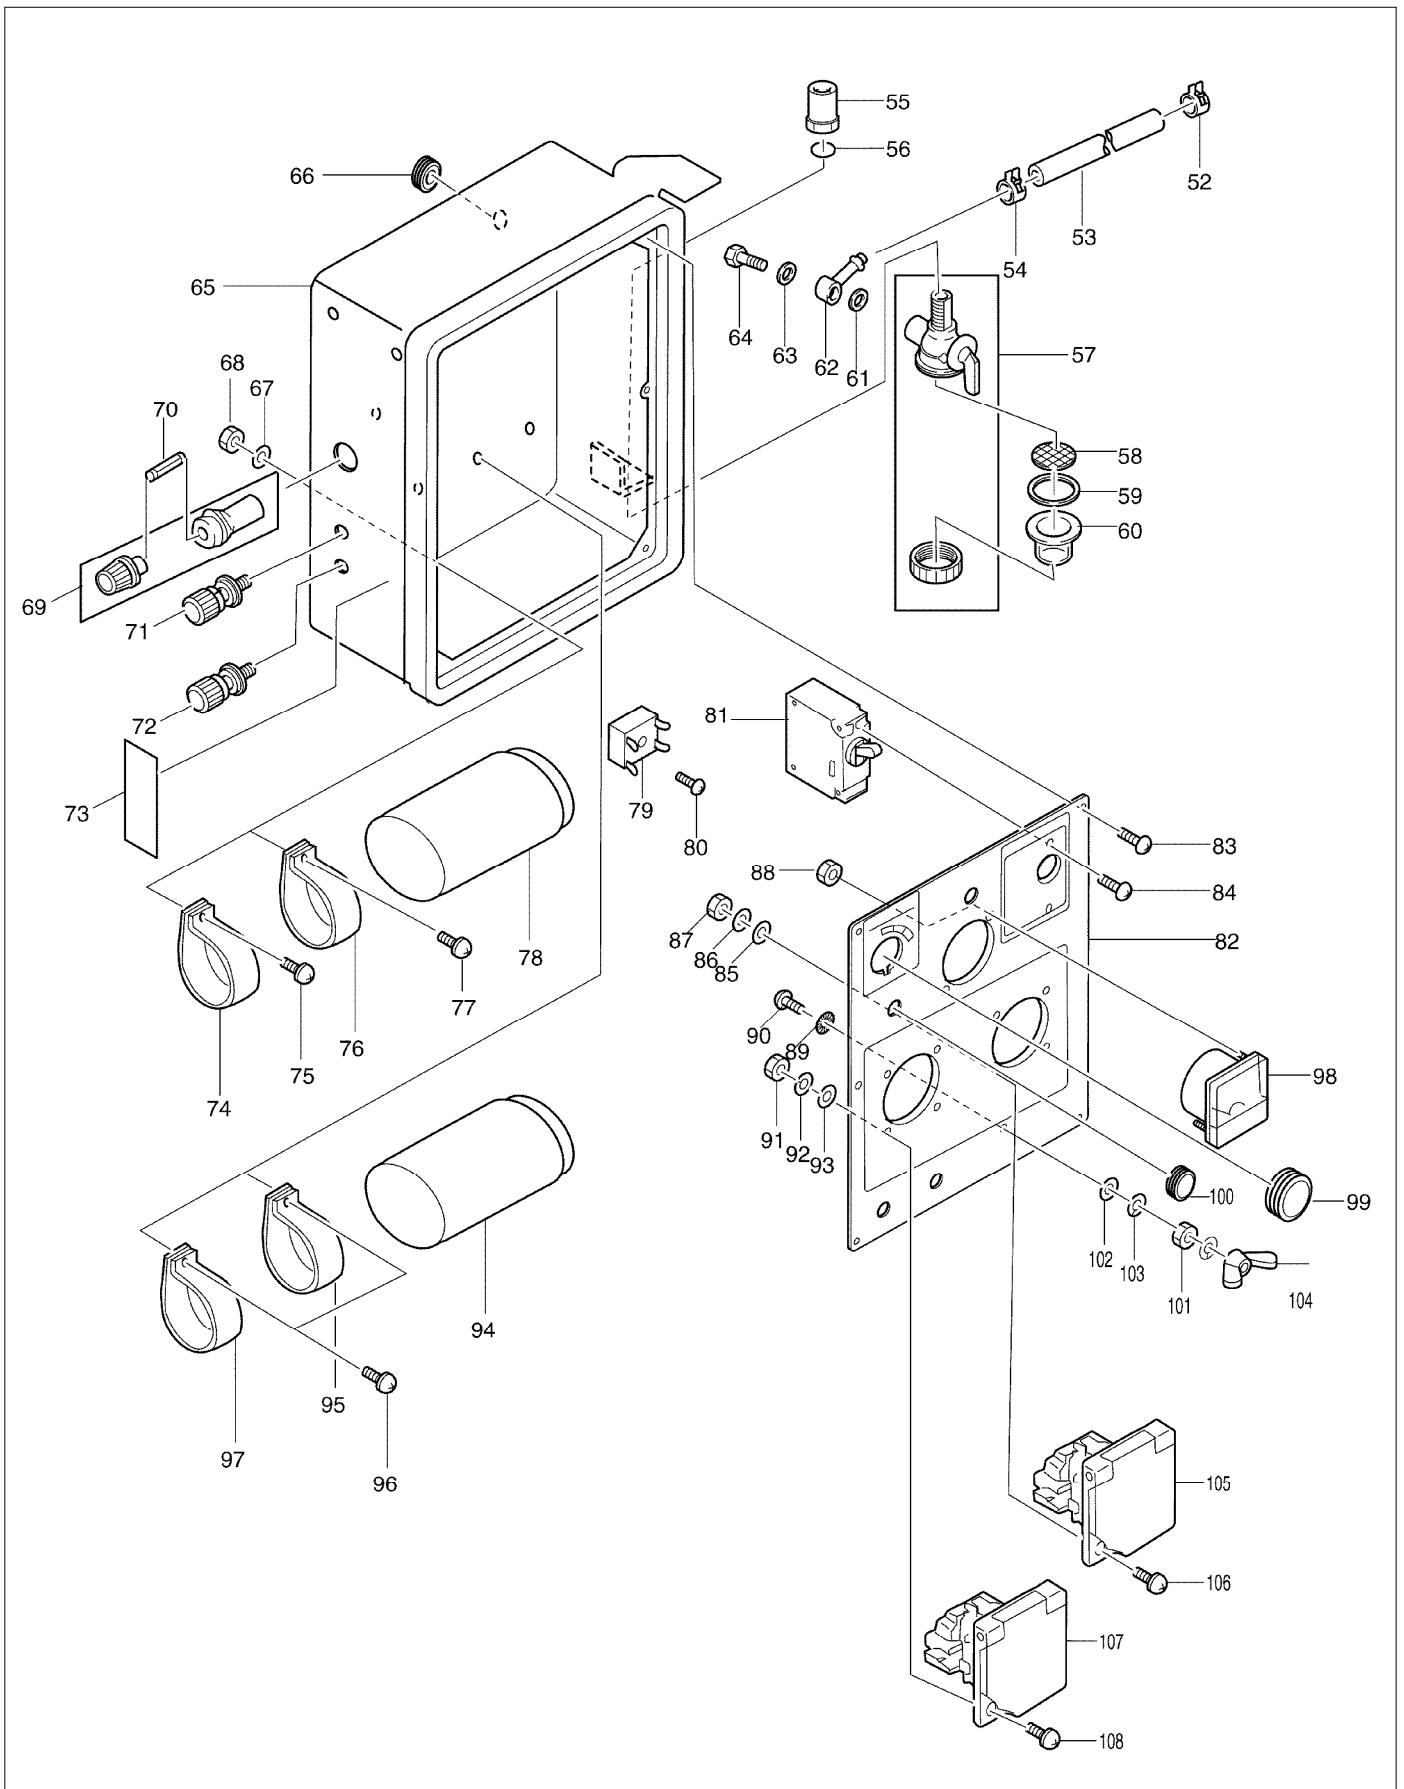

SERVICE DRAWING

MODEL NO. G3500R