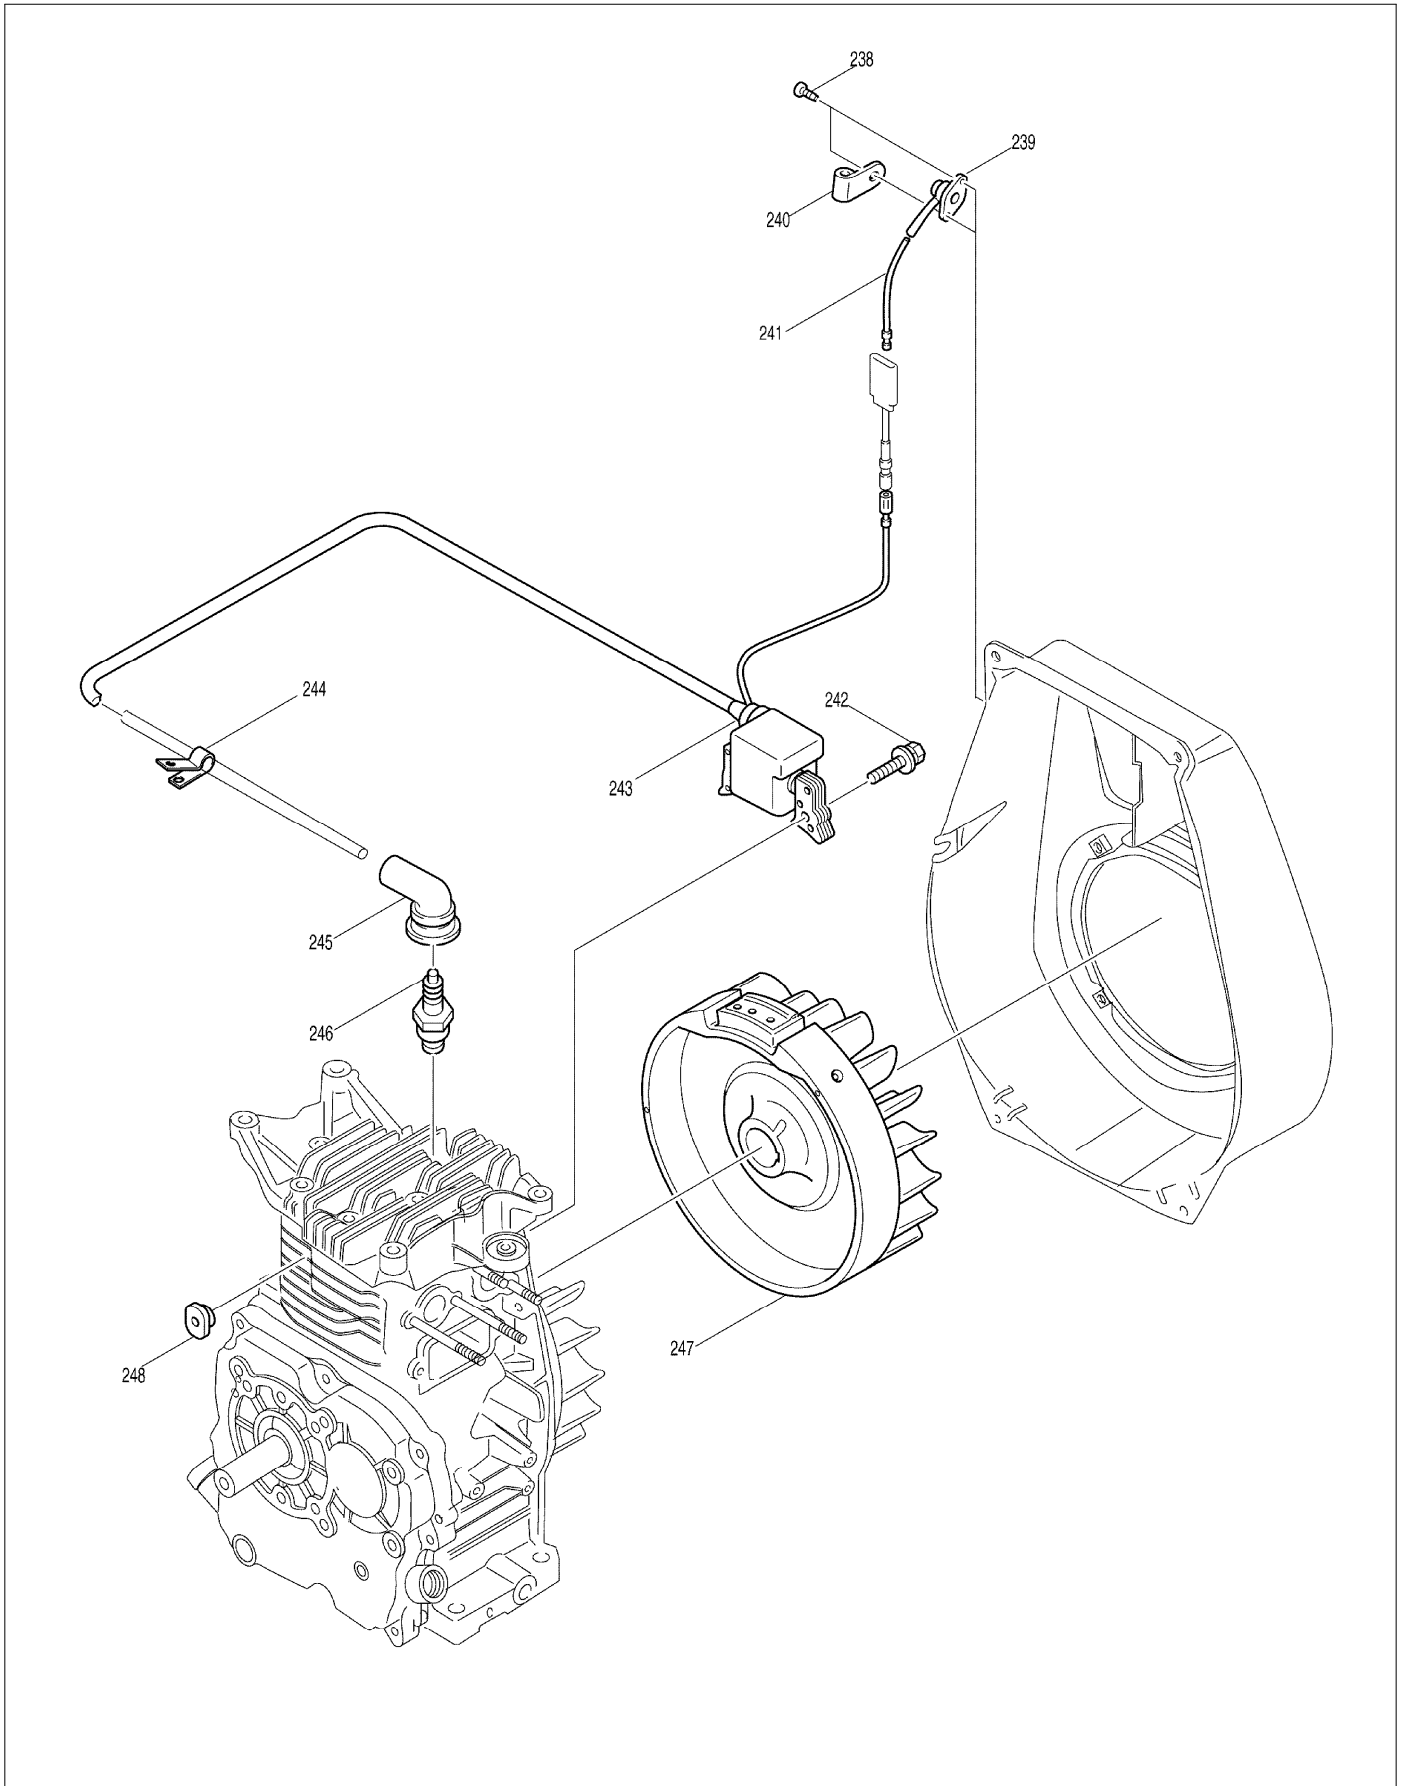

SERVICE DRAWING

MODEL NO. G3500R