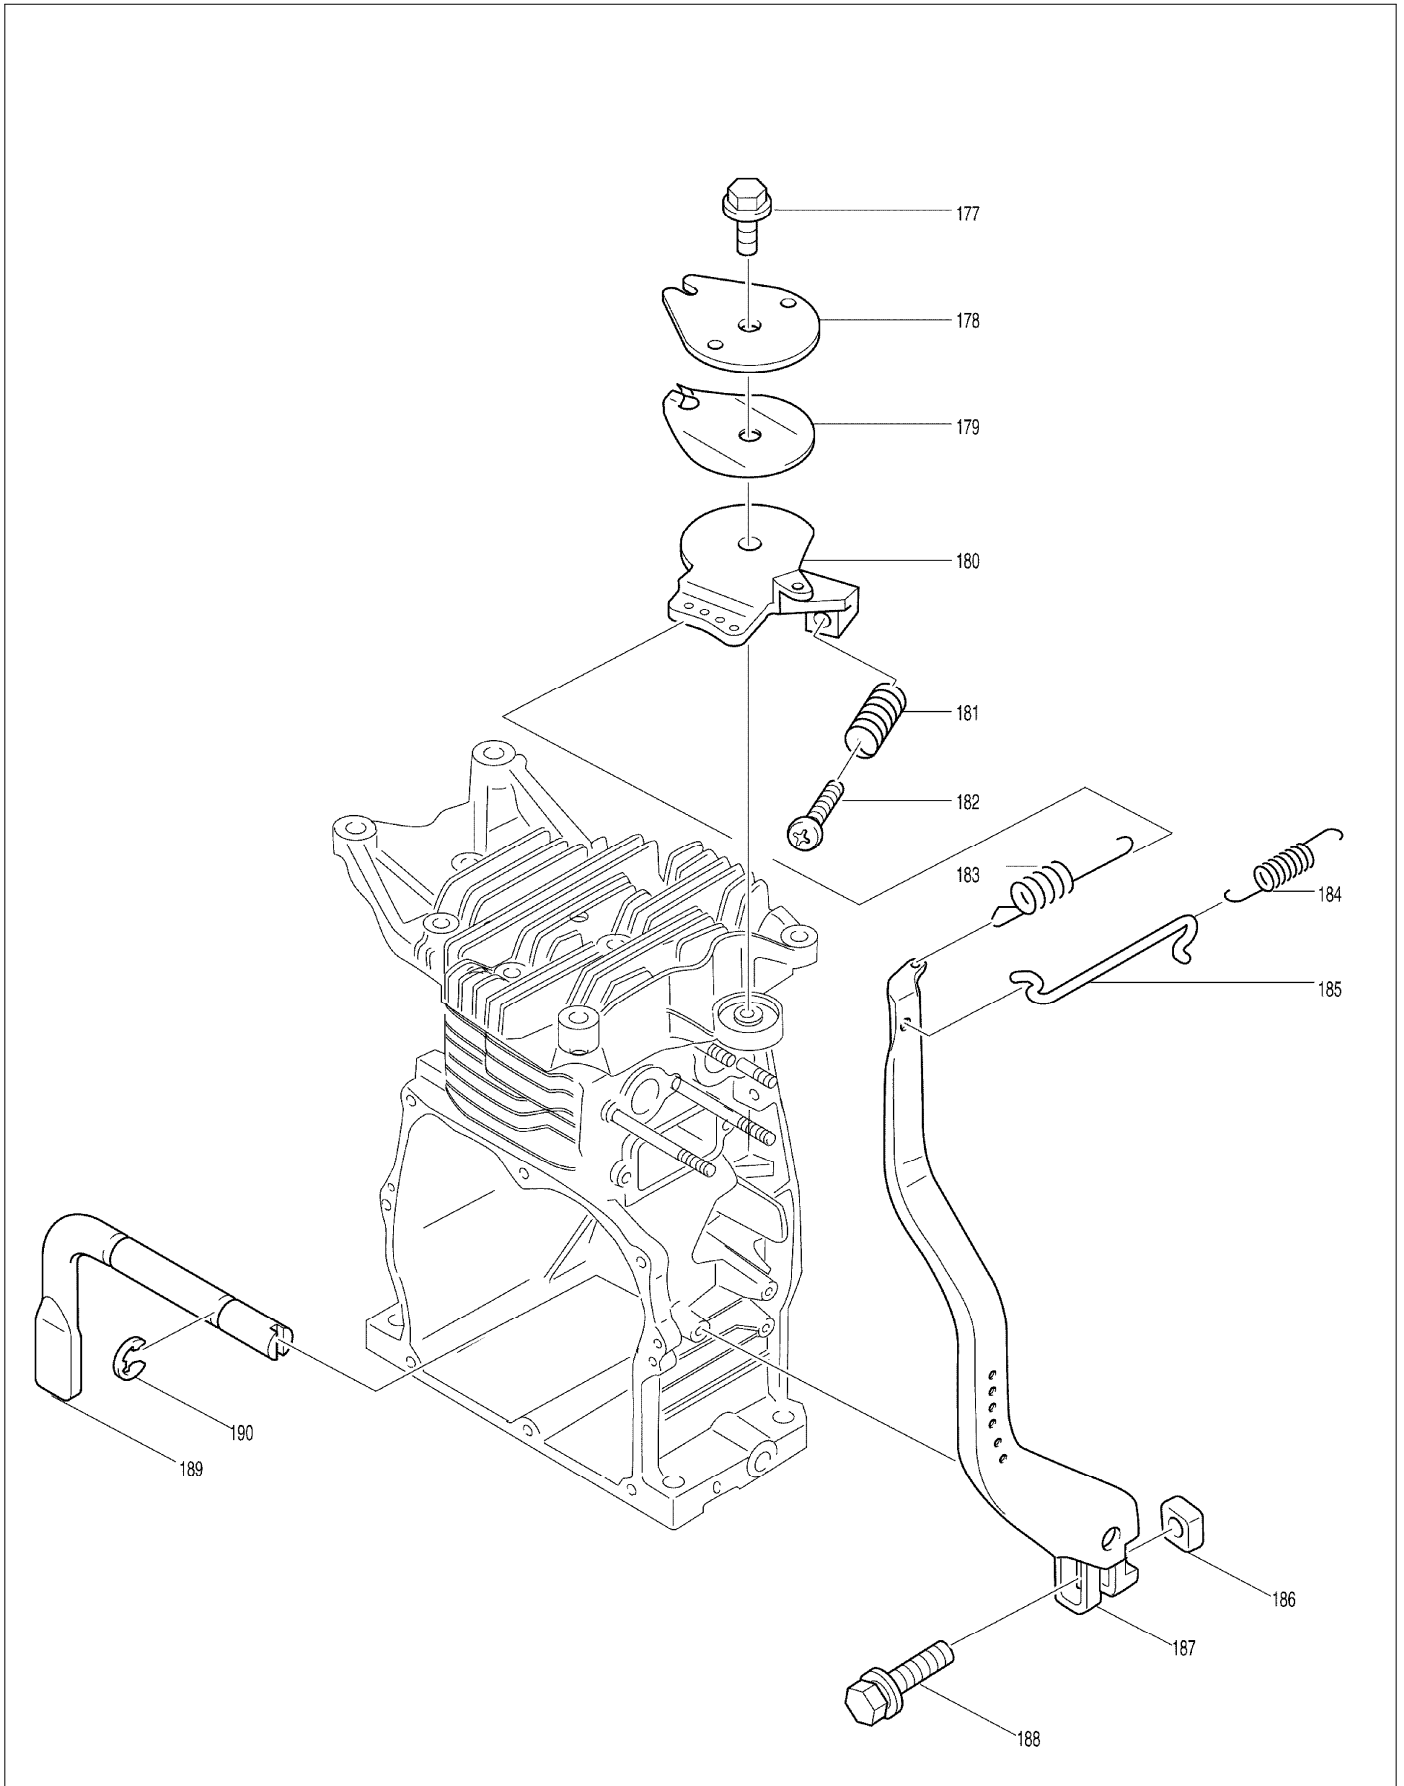

SERVICE DRAWING

MODEL NO. G3500R