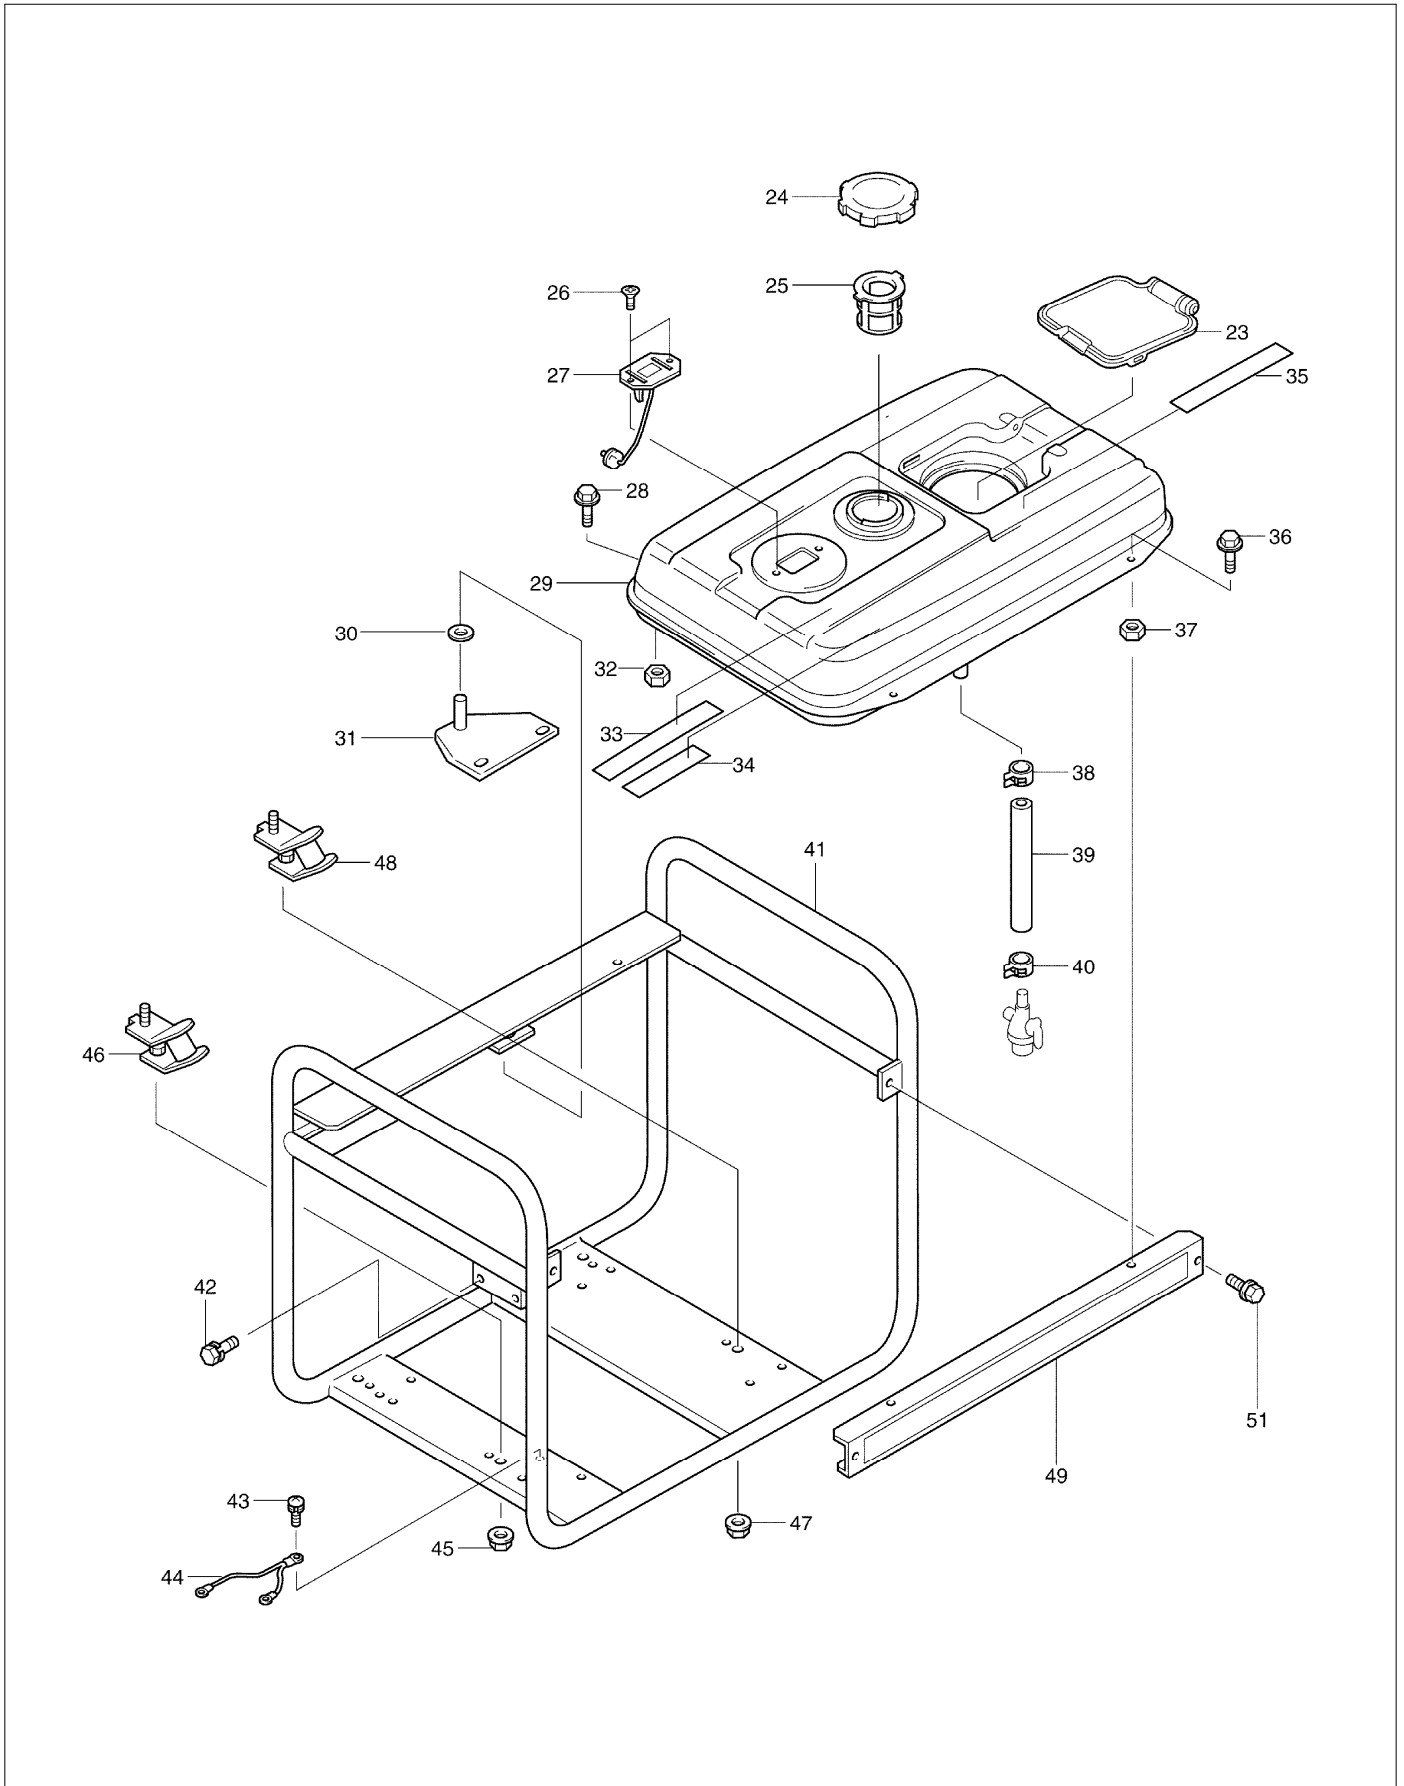

SERVICE DRAWING

MODEL NO. G3500R