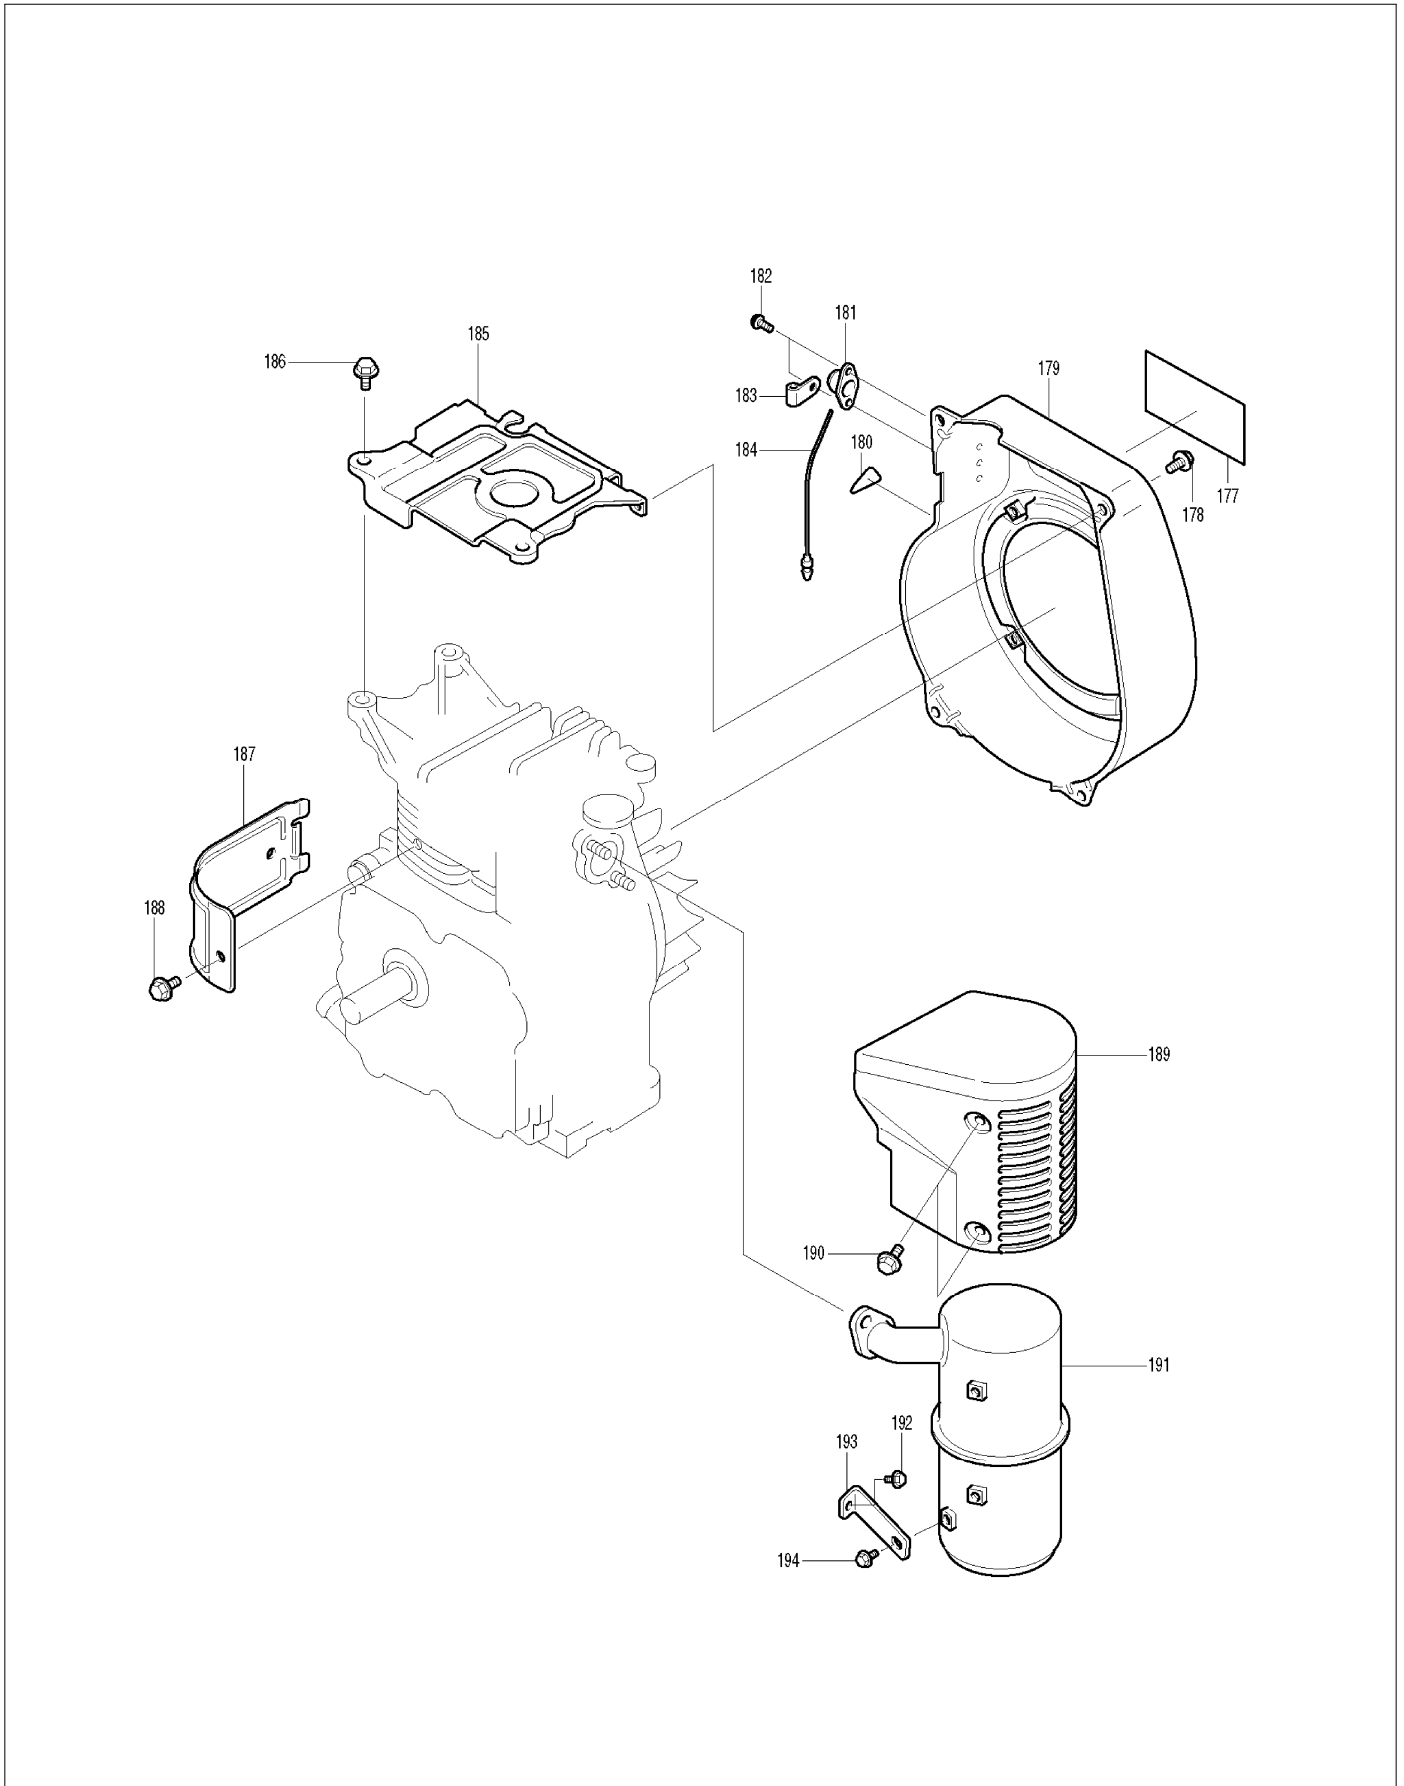

SERVICE DRAWING

MODEL NO. G2400R