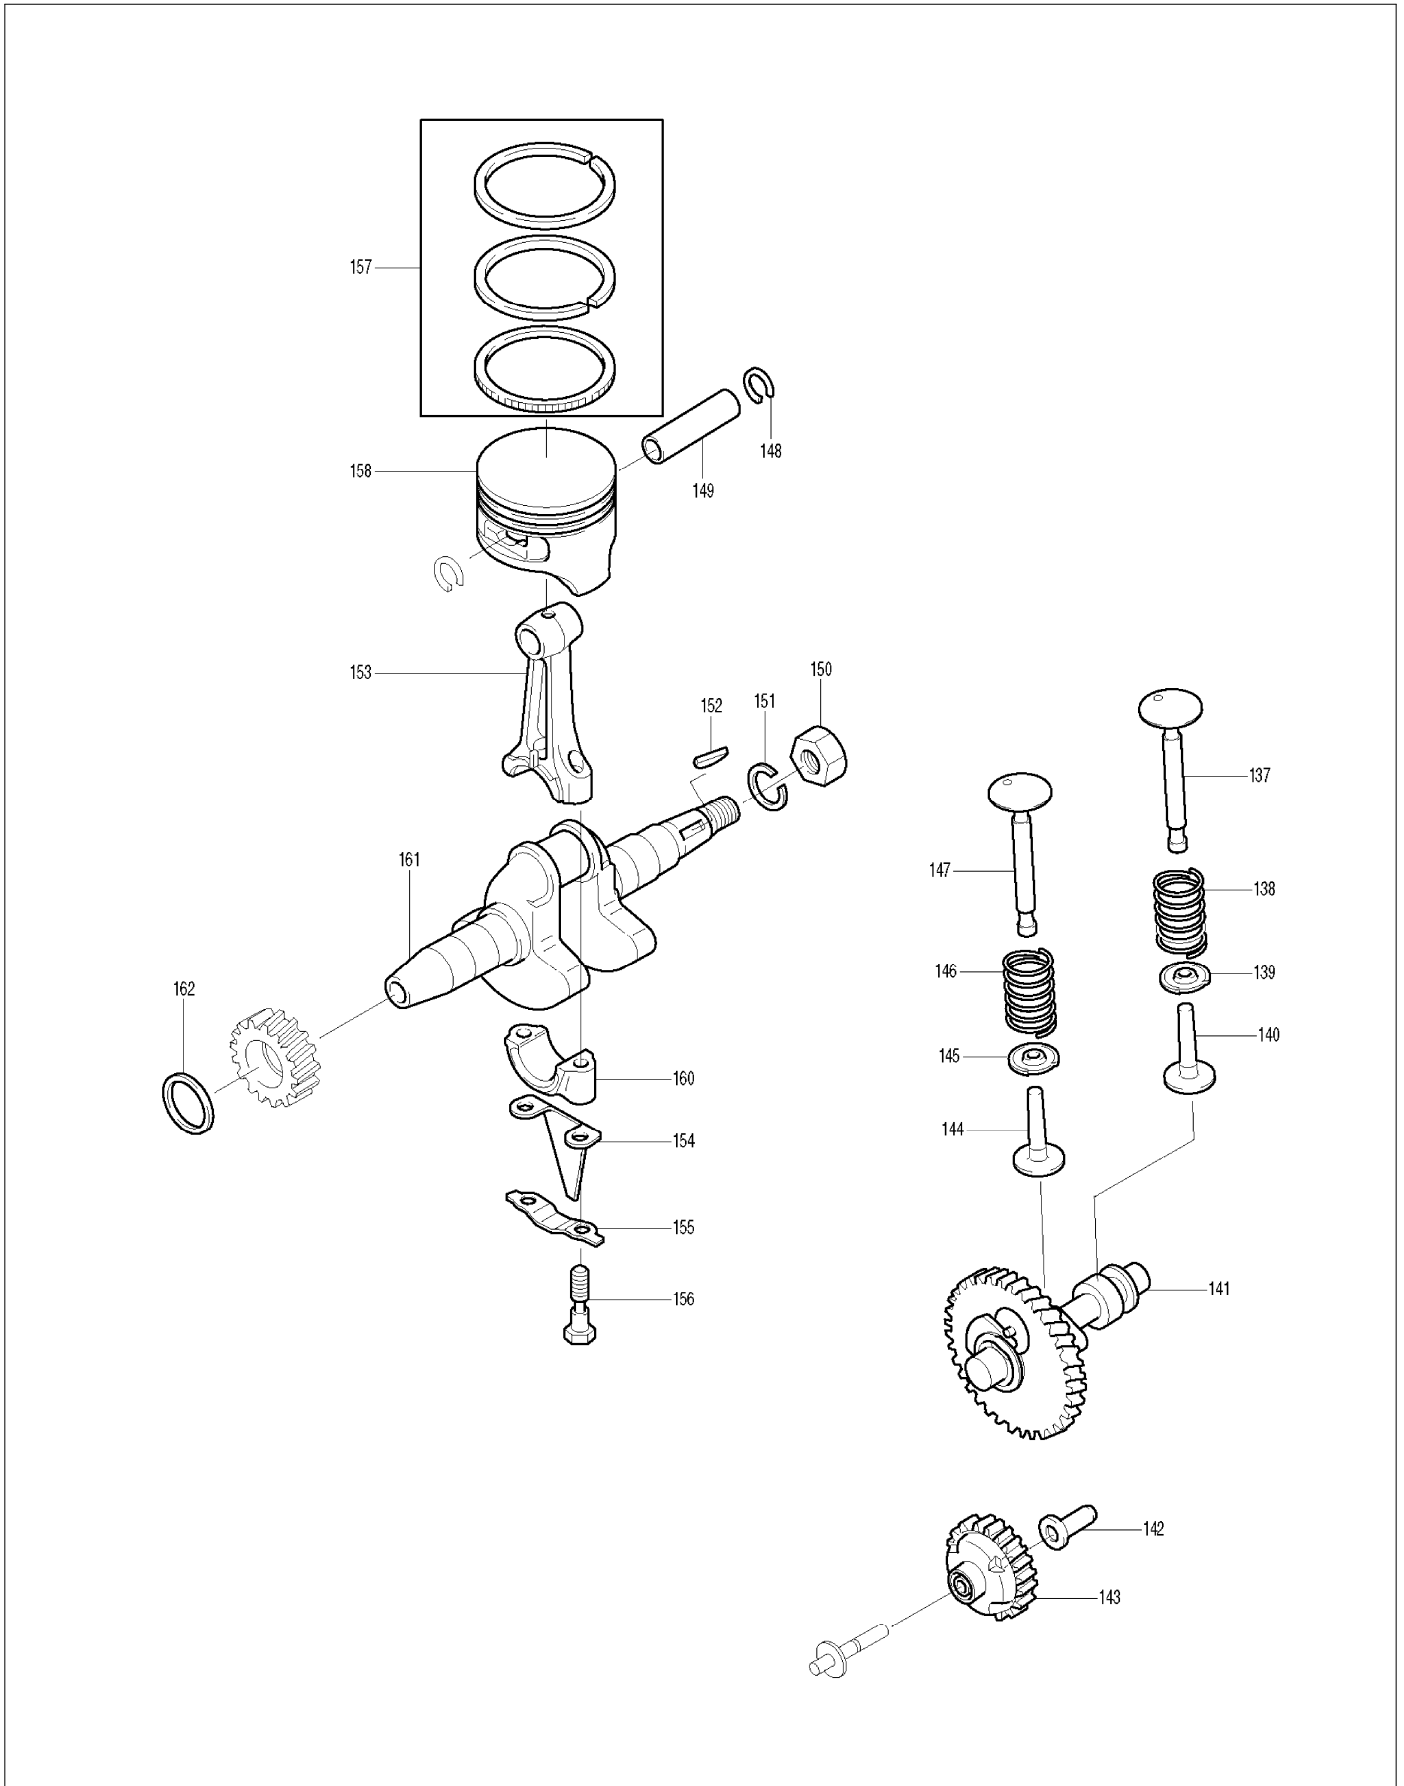

SERVICE DRAWING

MODEL NO. G2400R