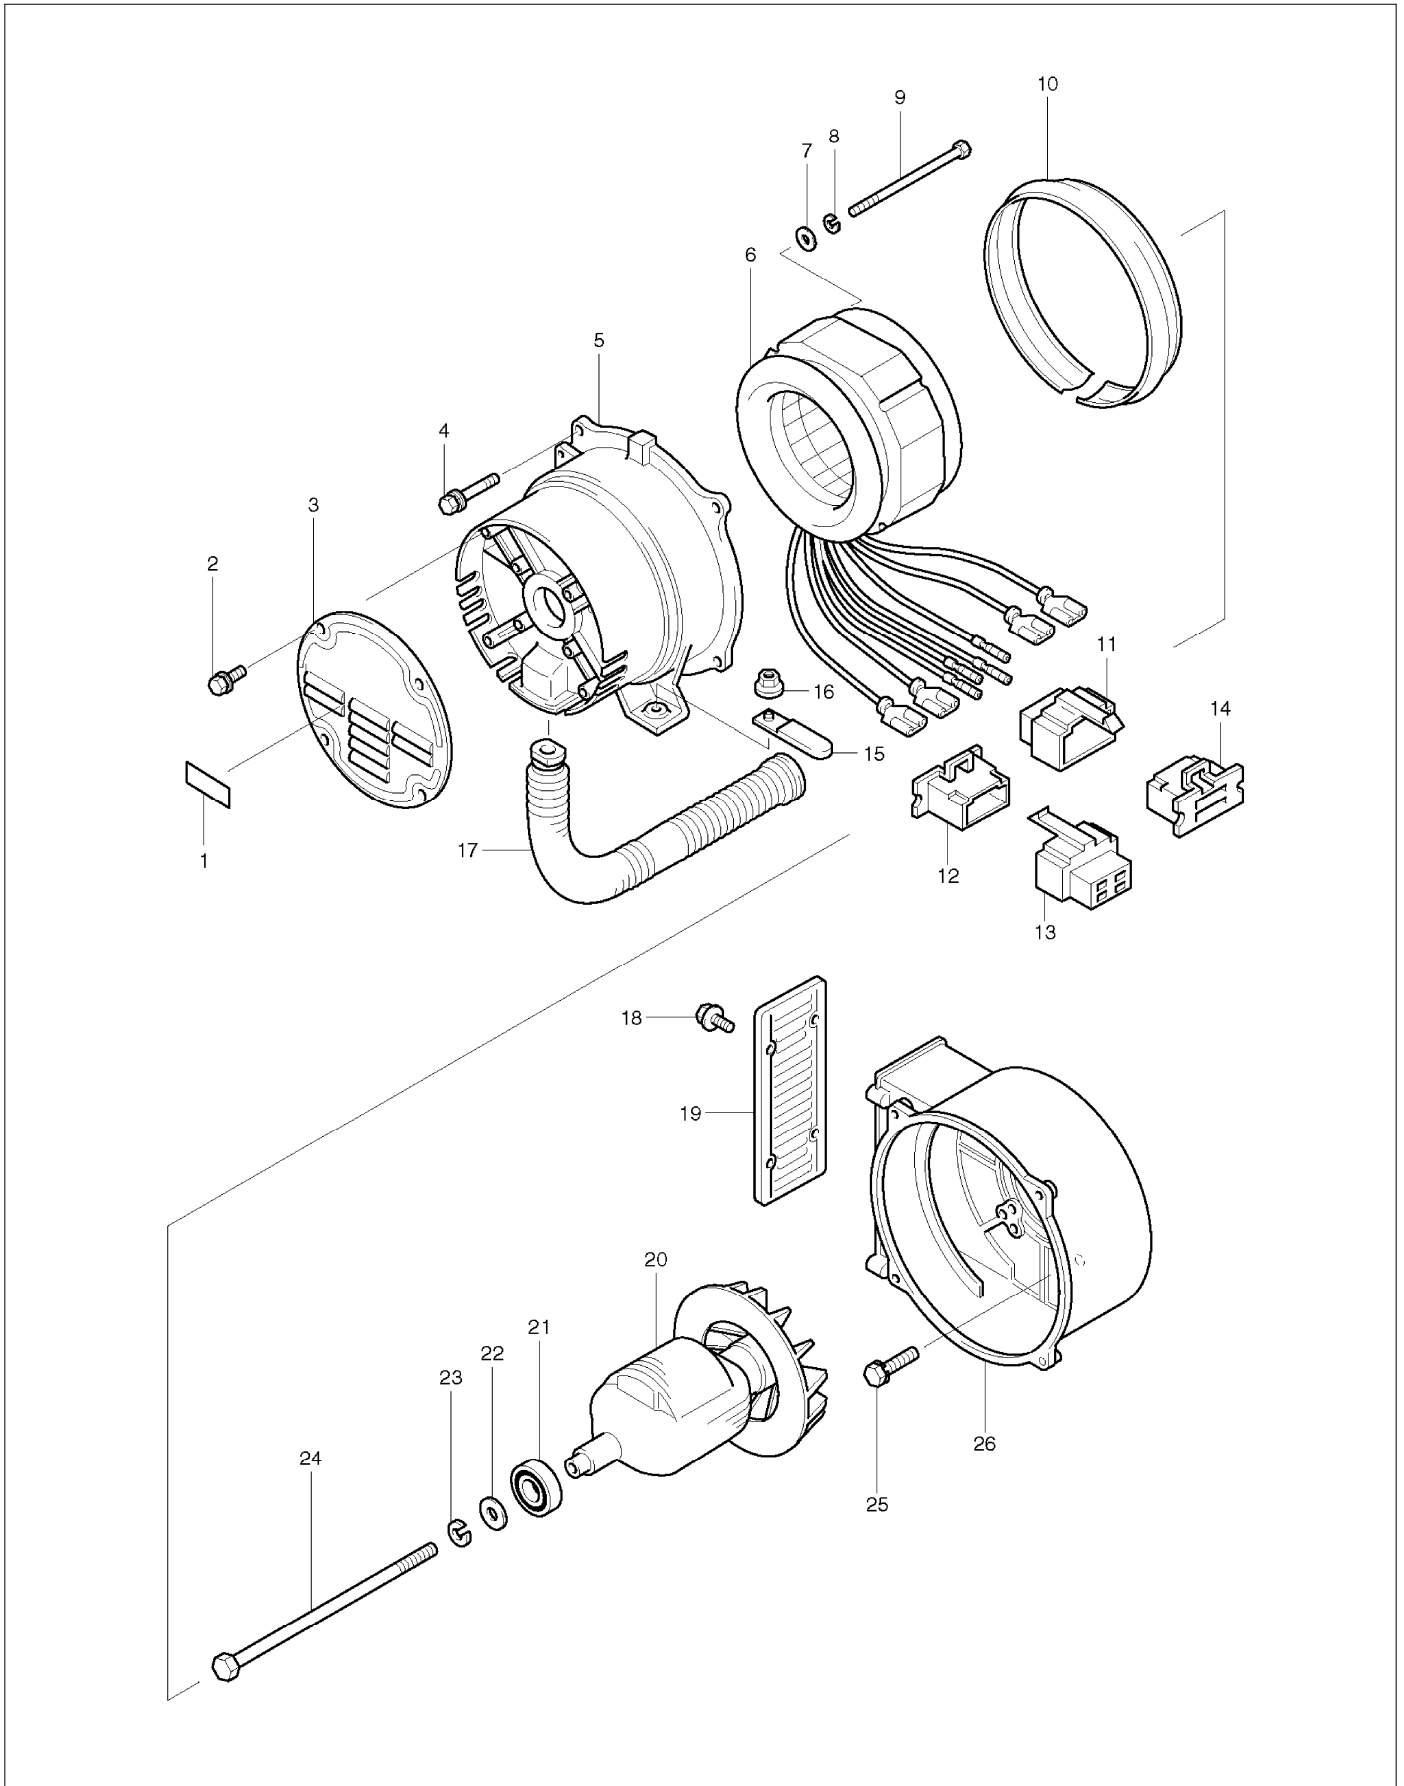

SERVICE DRAWING

MODEL NO. G2400R