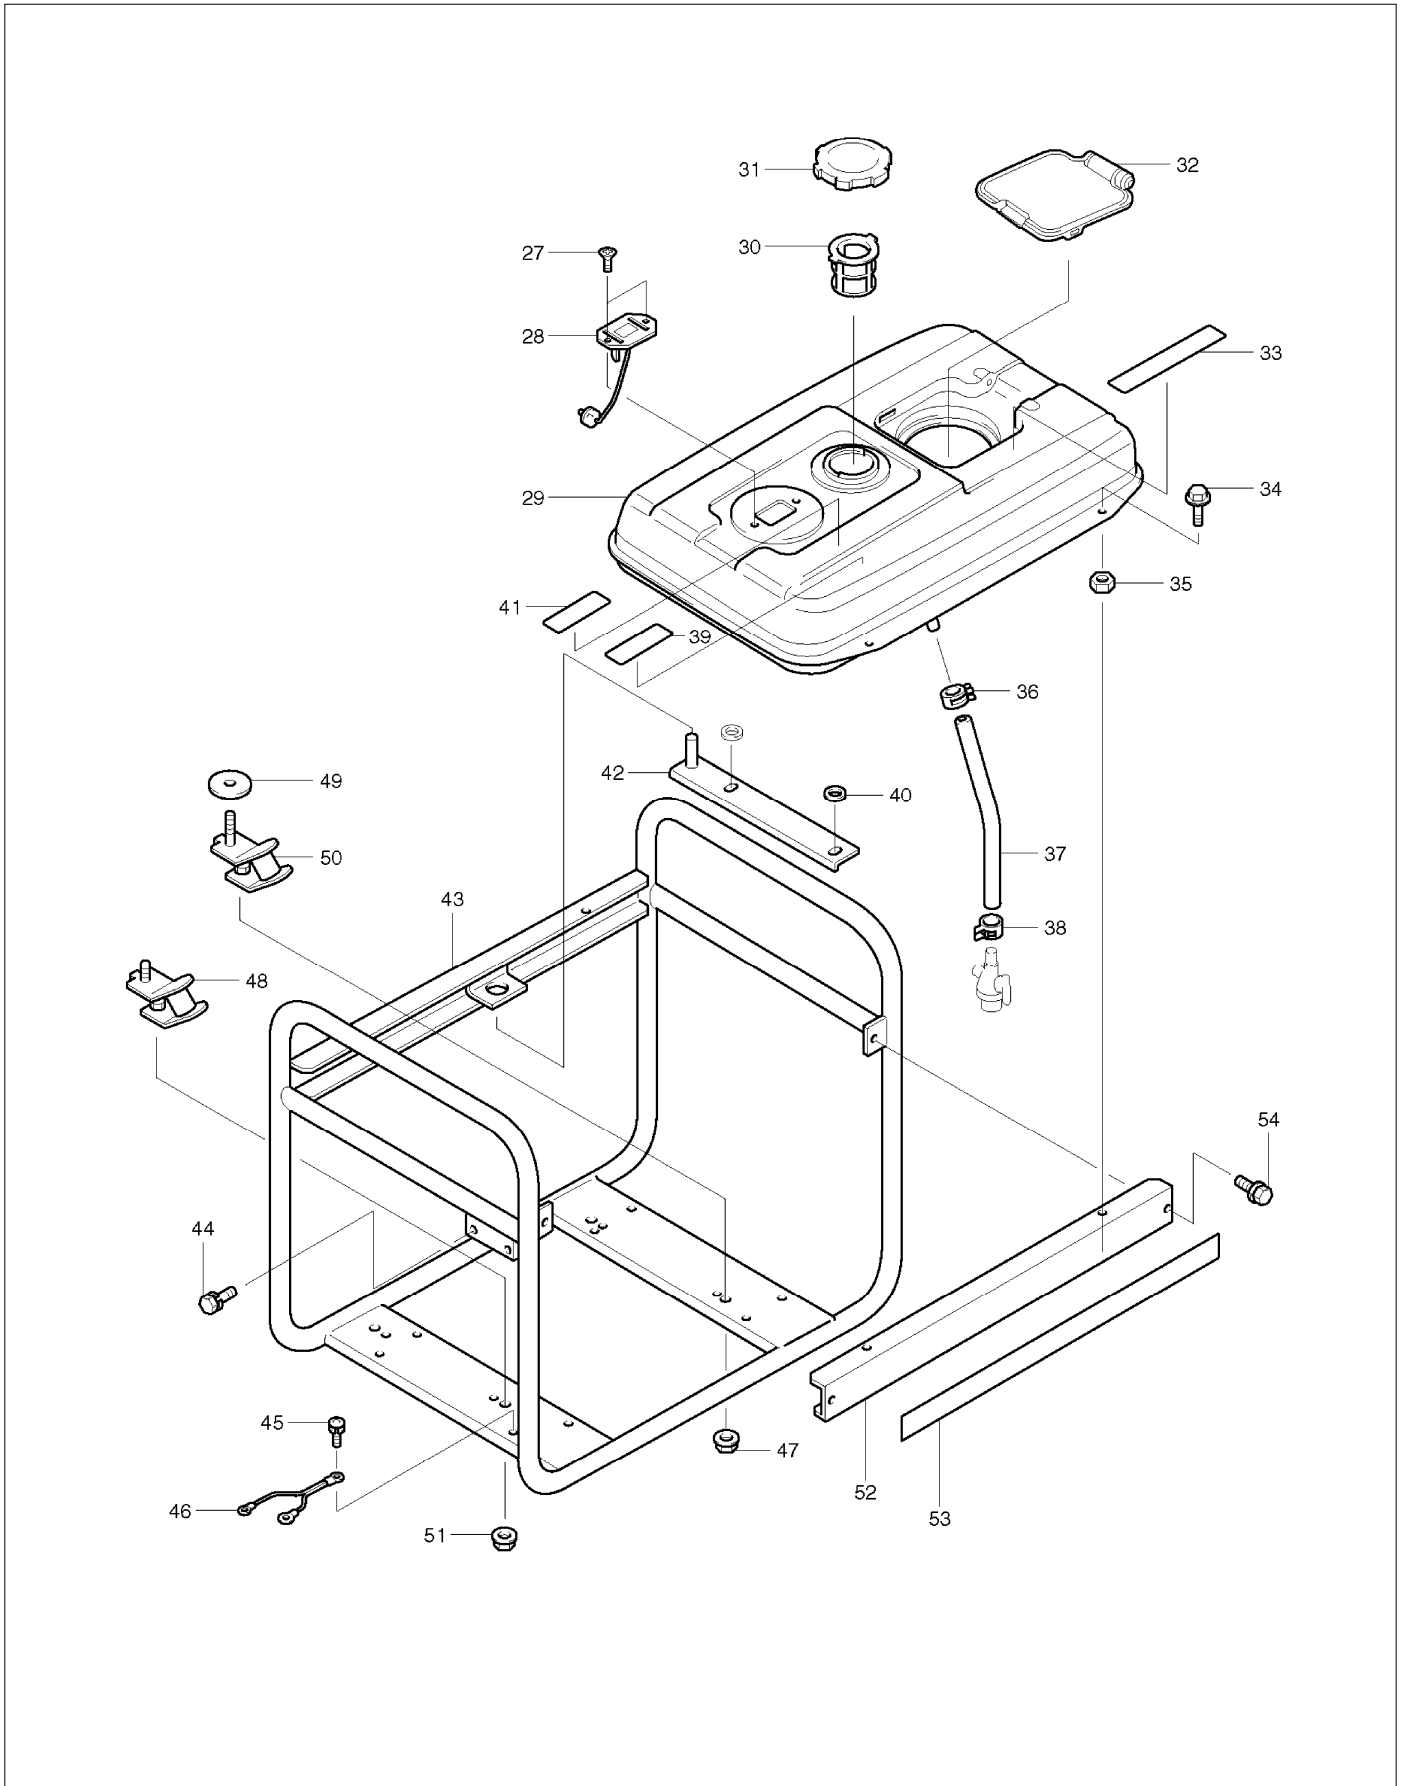

SERVICE DRAWING

MODEL NO. G2400R