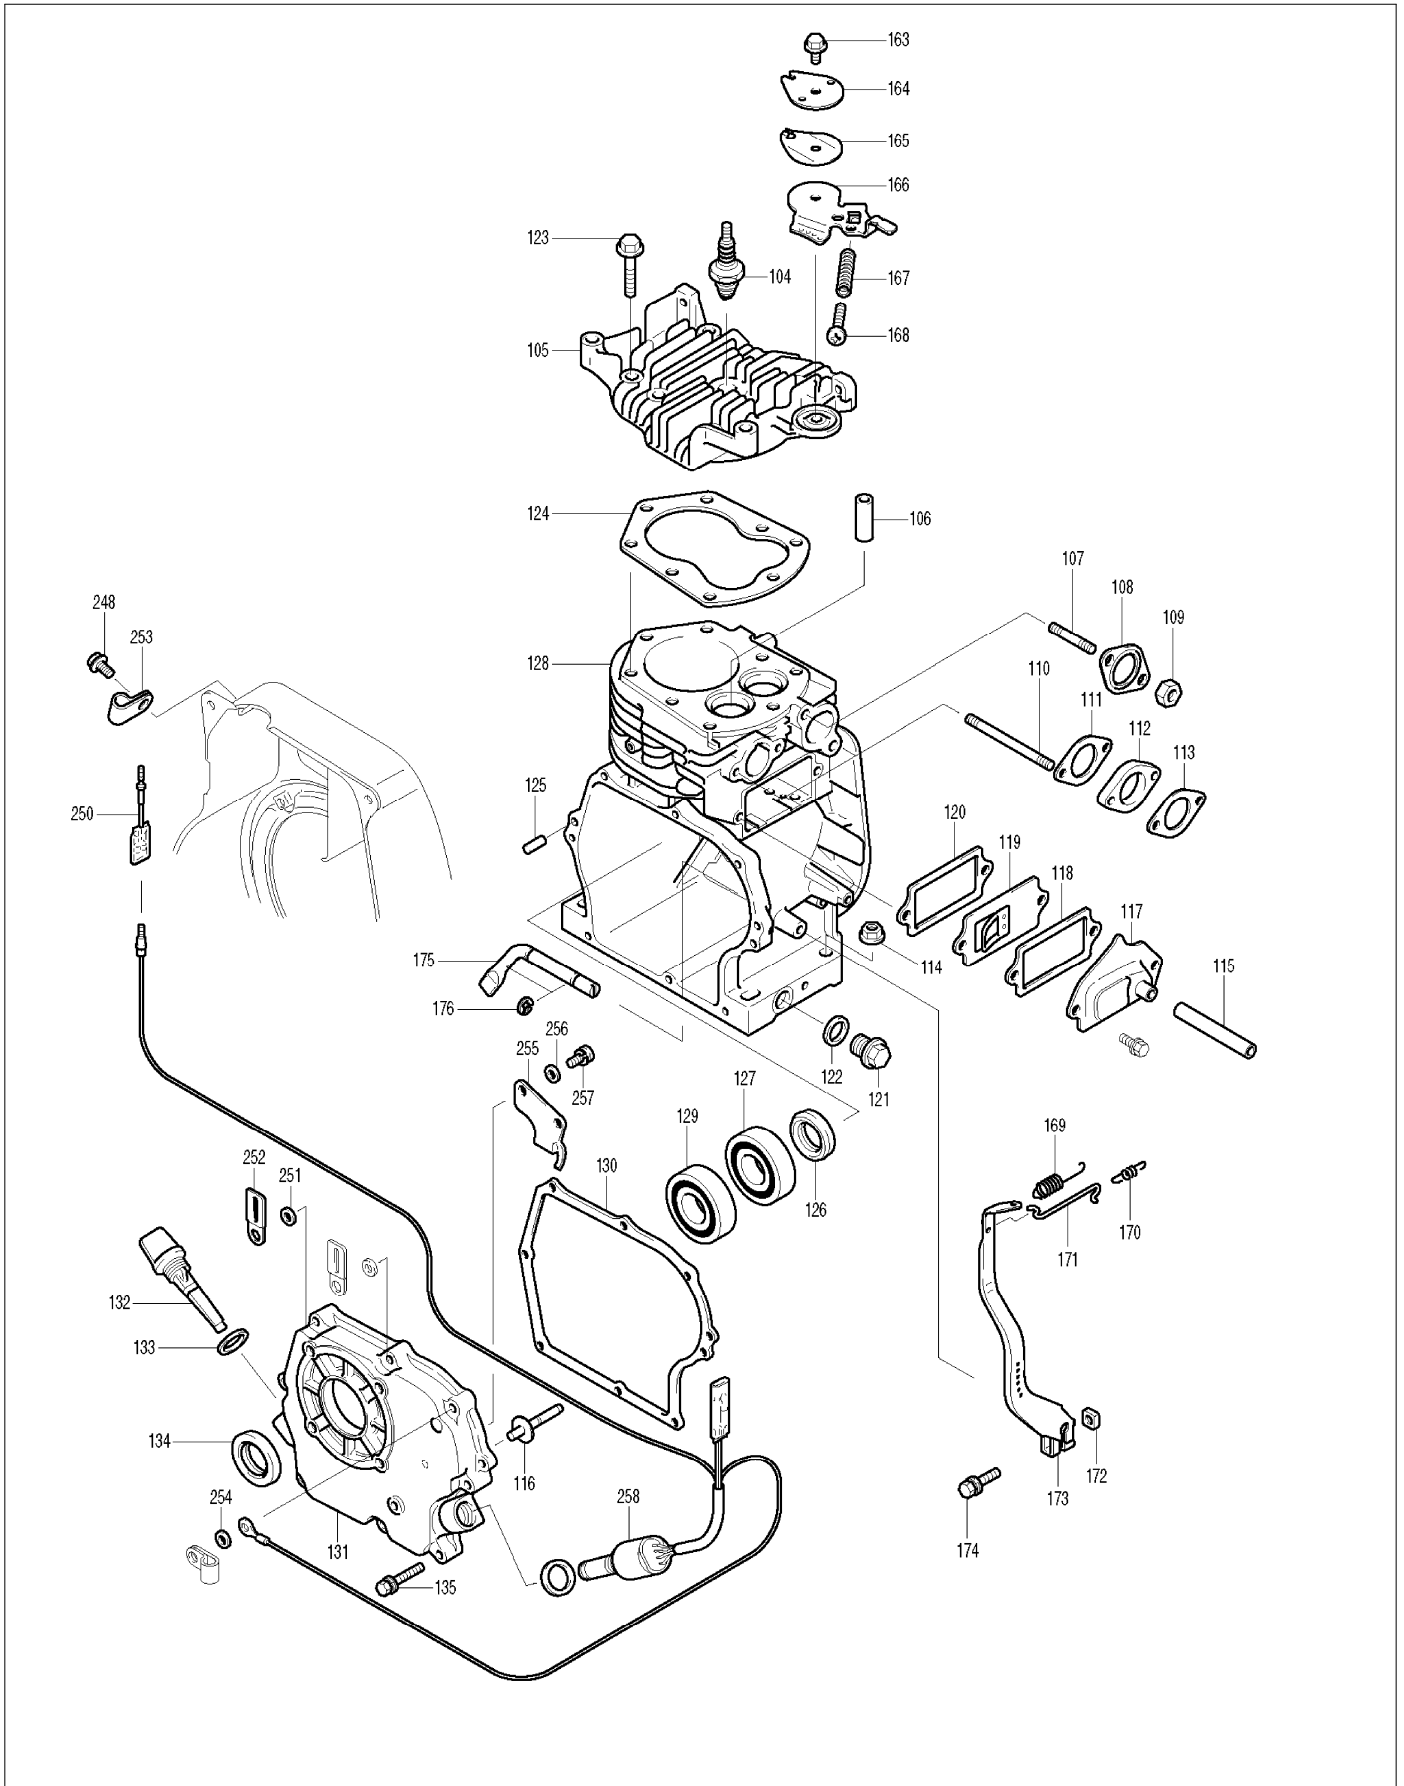

SERVICE DRAWING

MODEL NO. G2400R