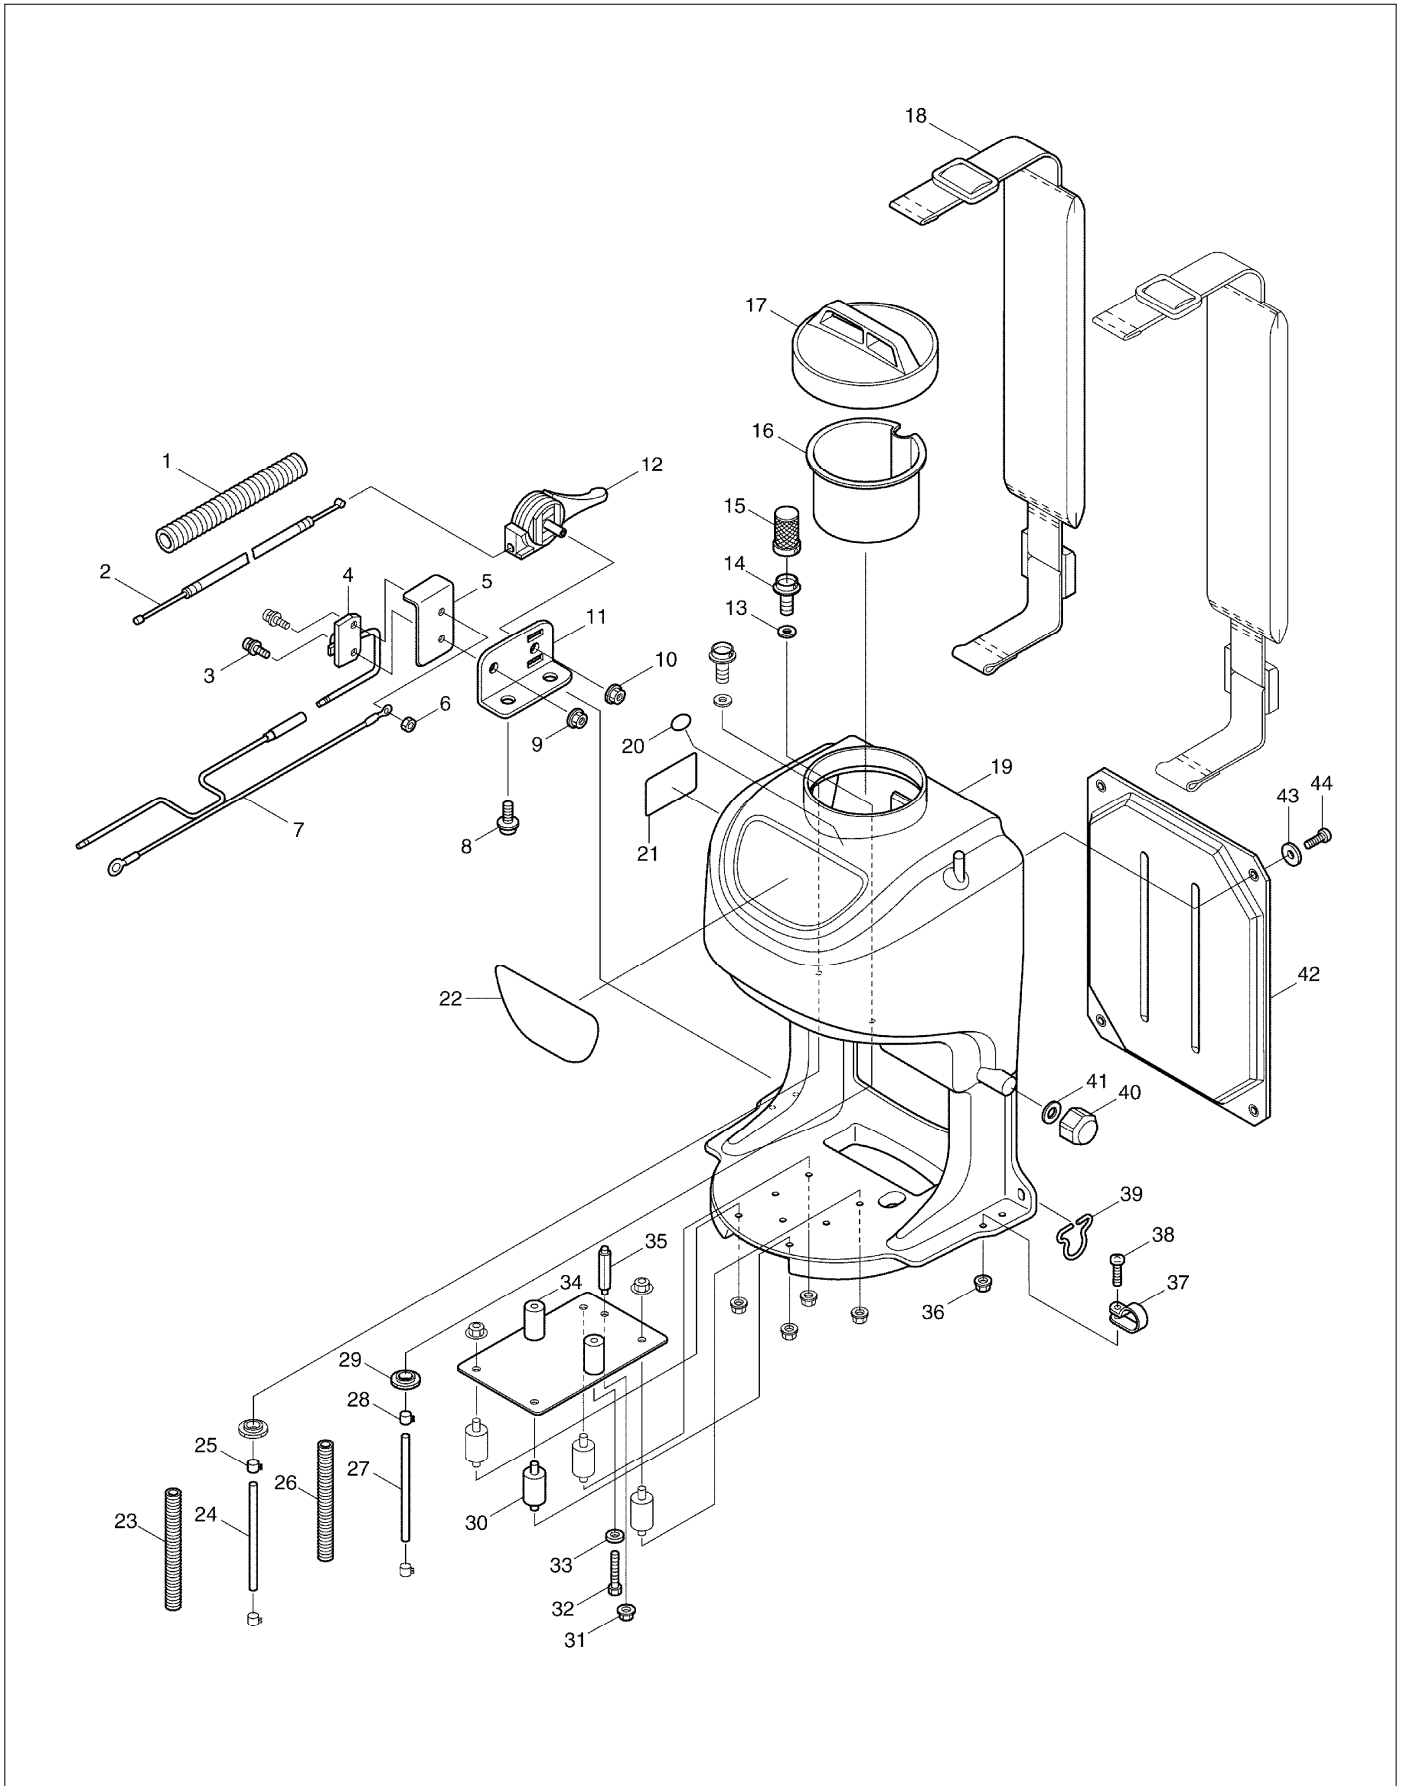

SERVICE DRAWING

MODEL NO. EVH2000