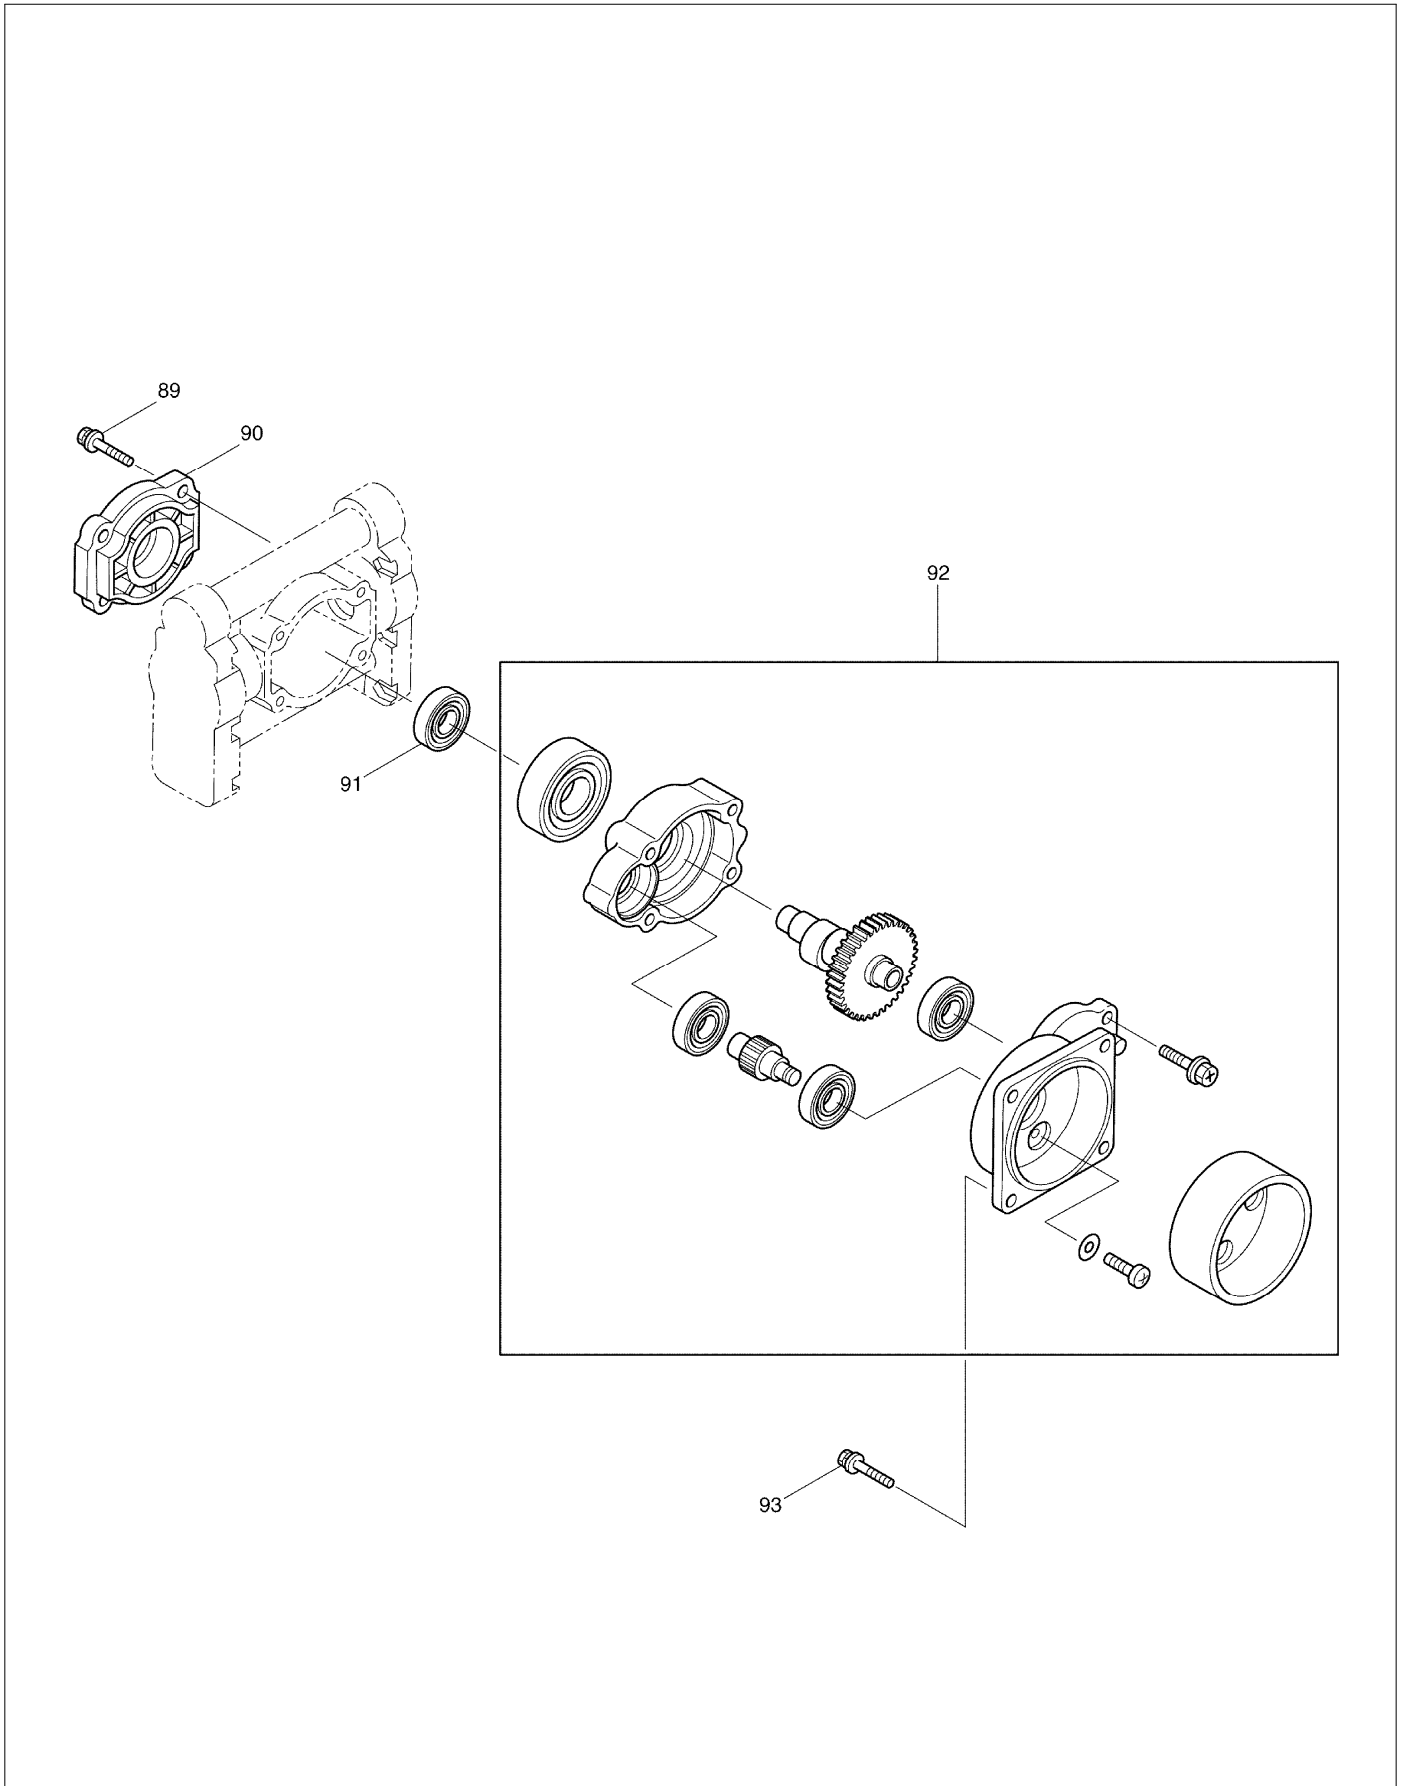

SERVICE DRAWING

MODEL NO. EVH2000