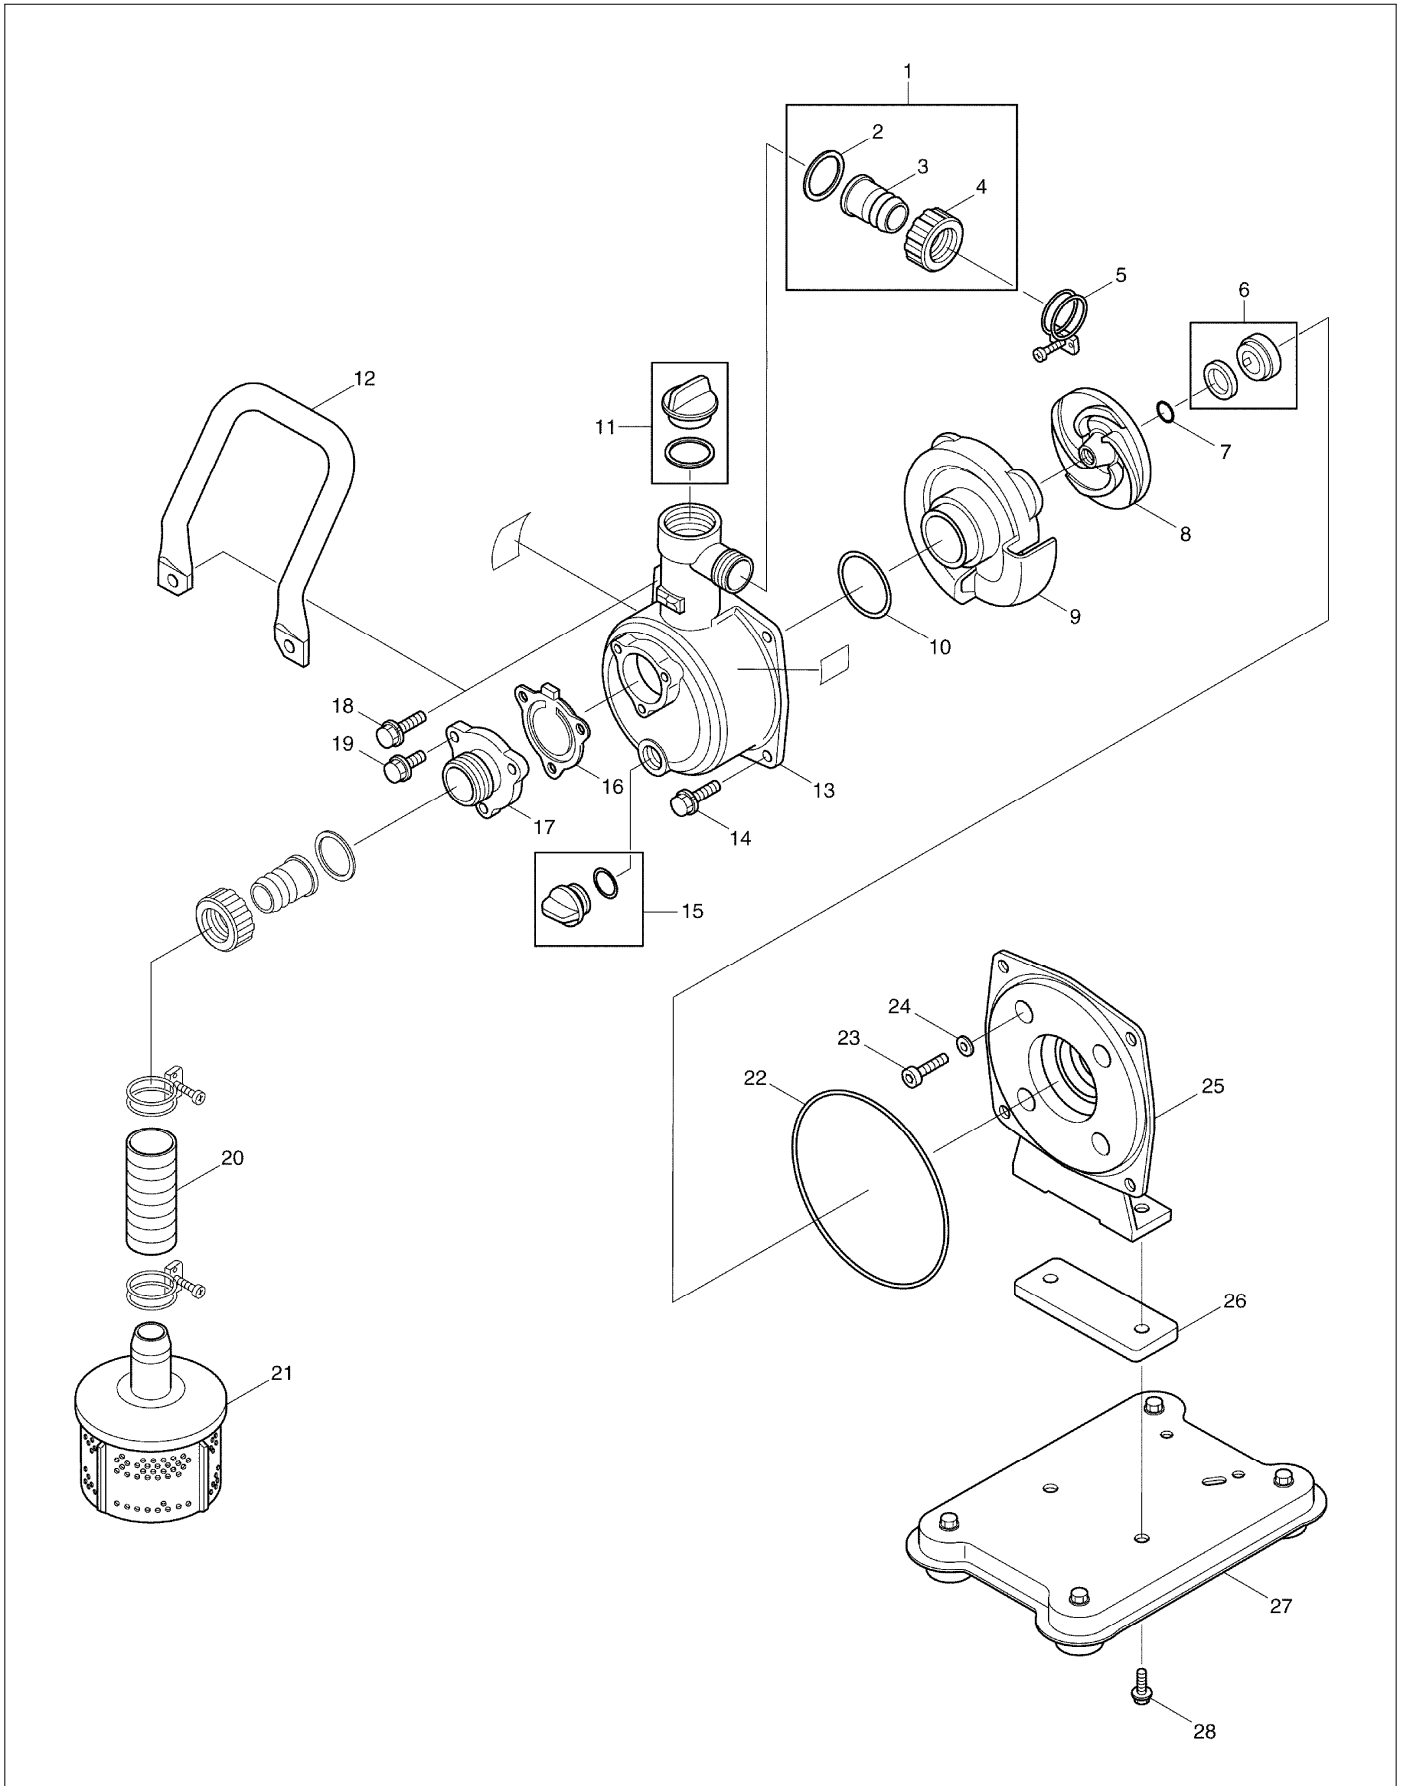

SERVICE DRAWING

MODEL NO. EPH1000X