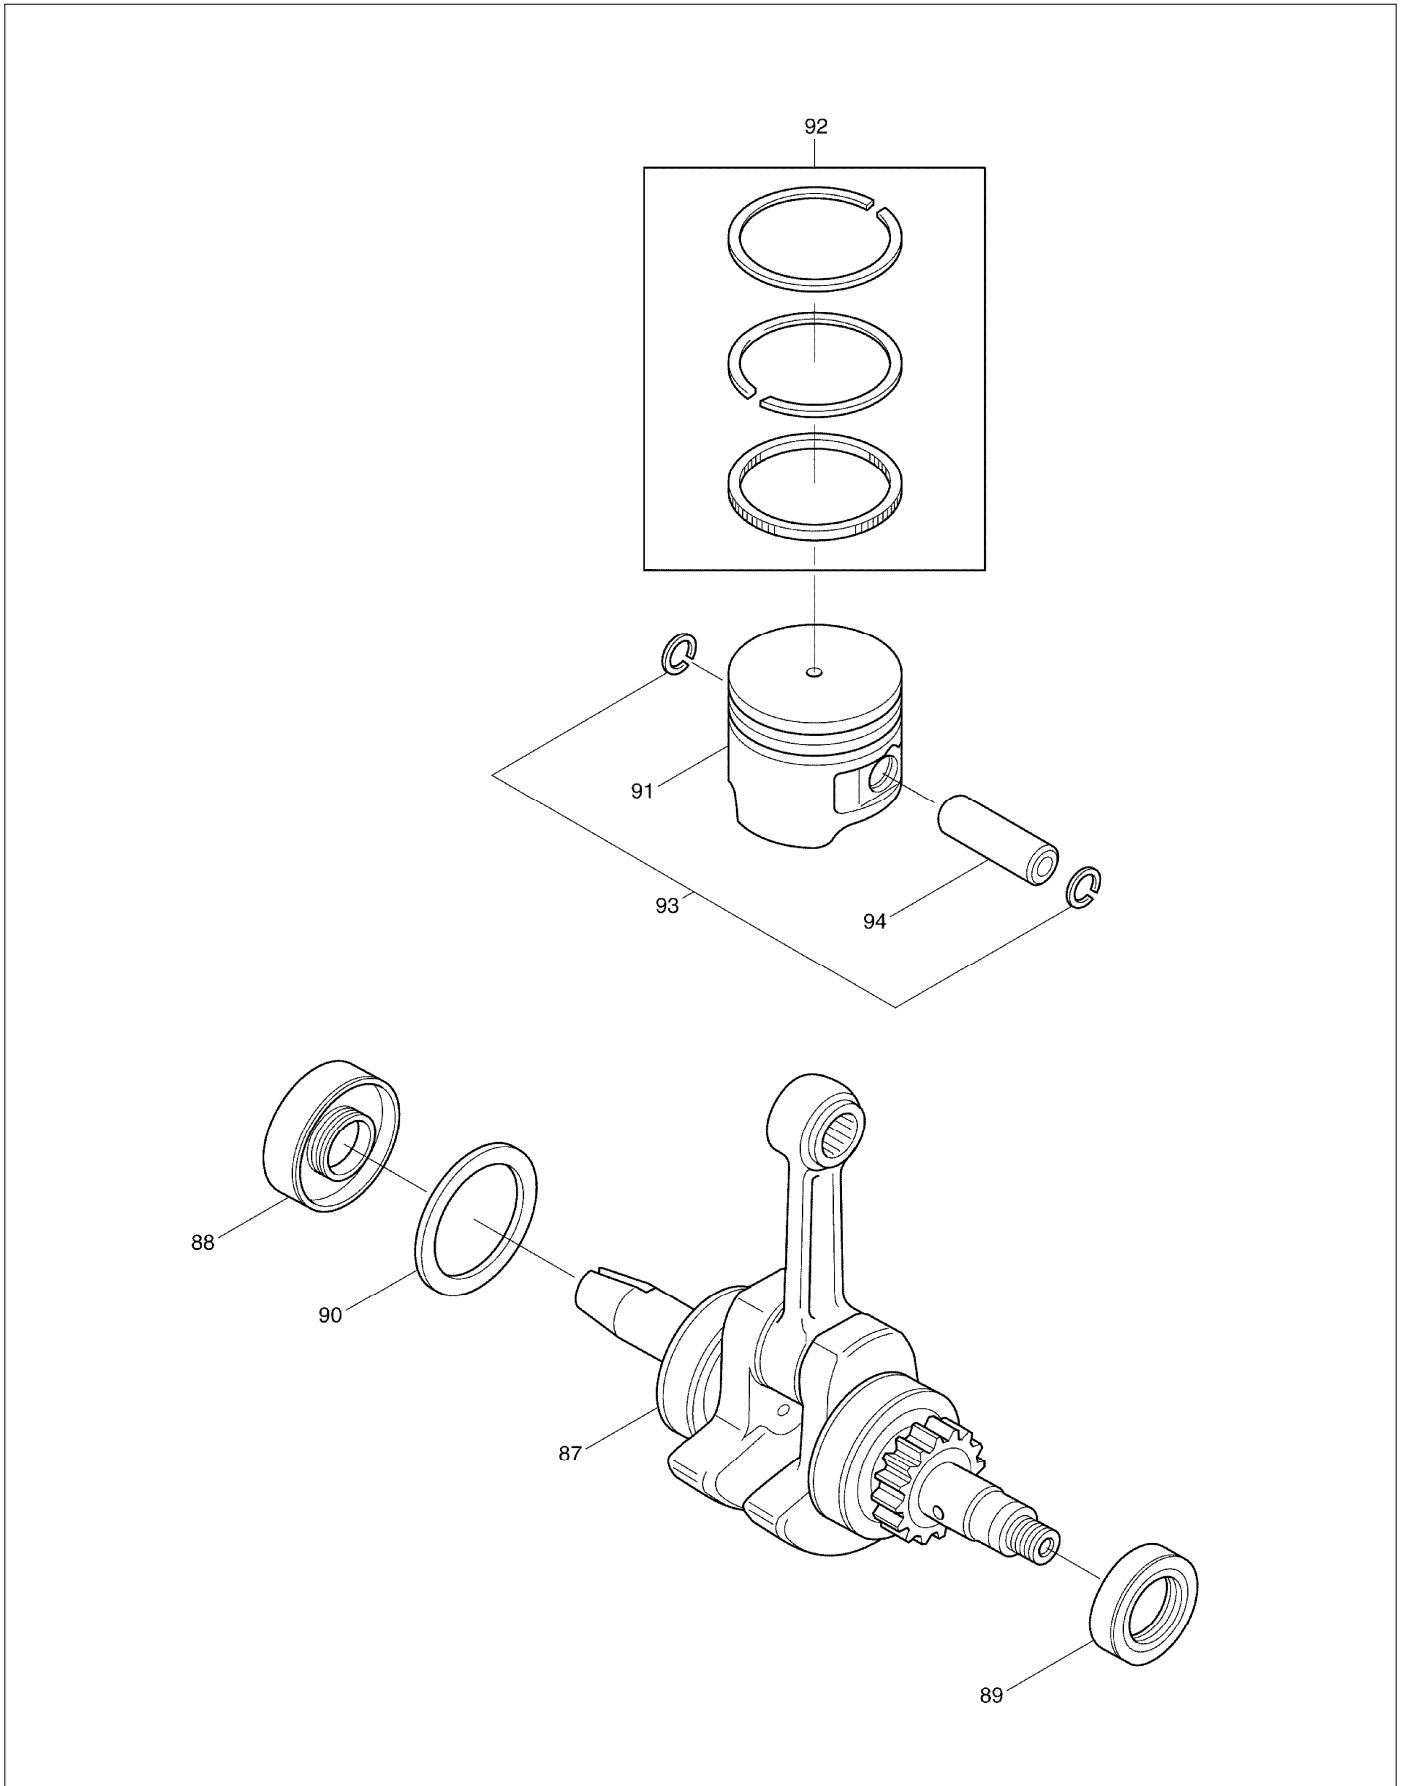

SERVICE DRAWING

MODEL NO. EM4250