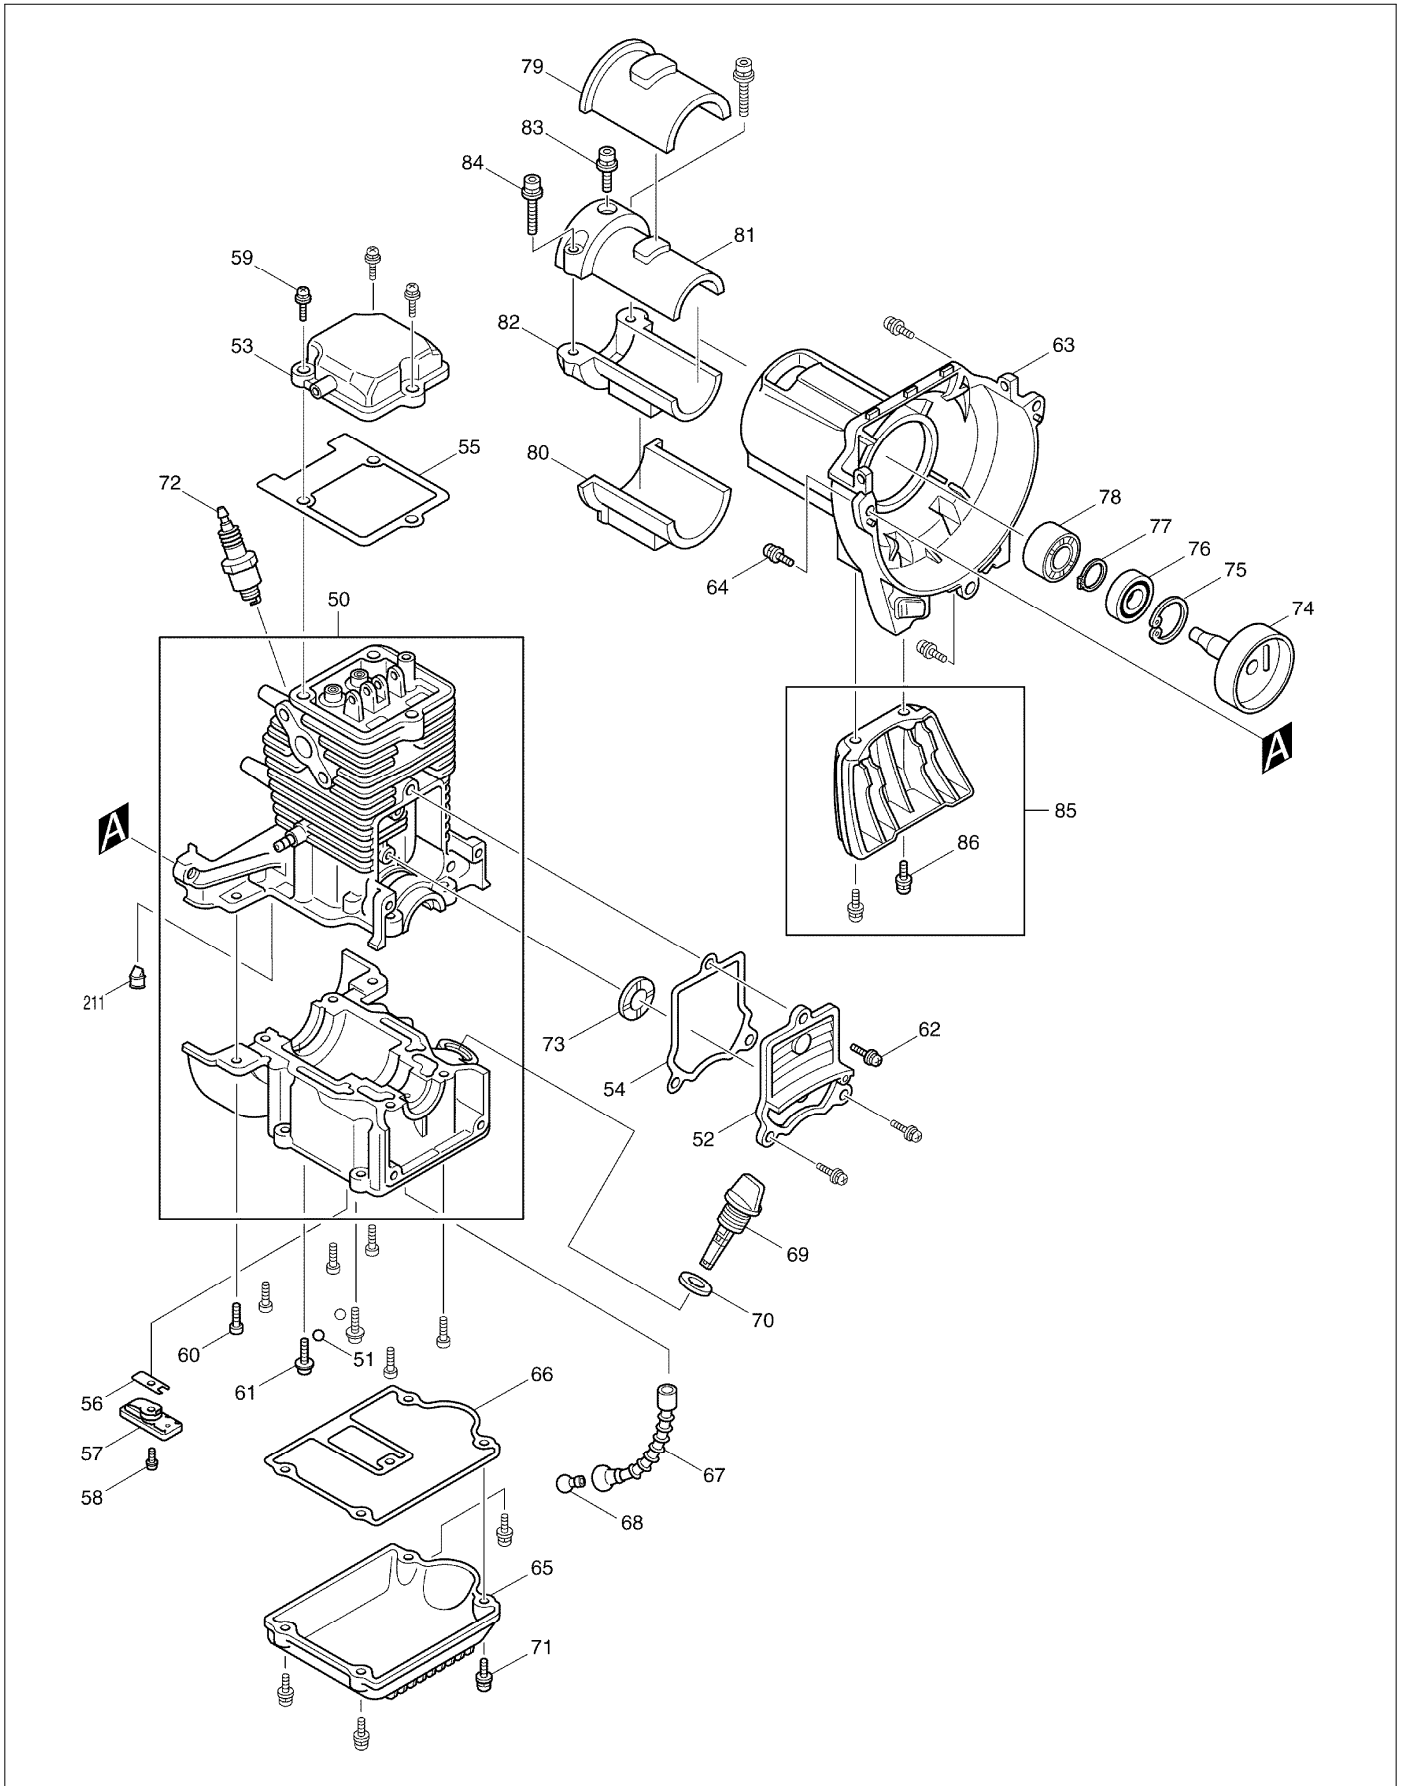

SERVICE DRAWING

MODEL NO. EM4250