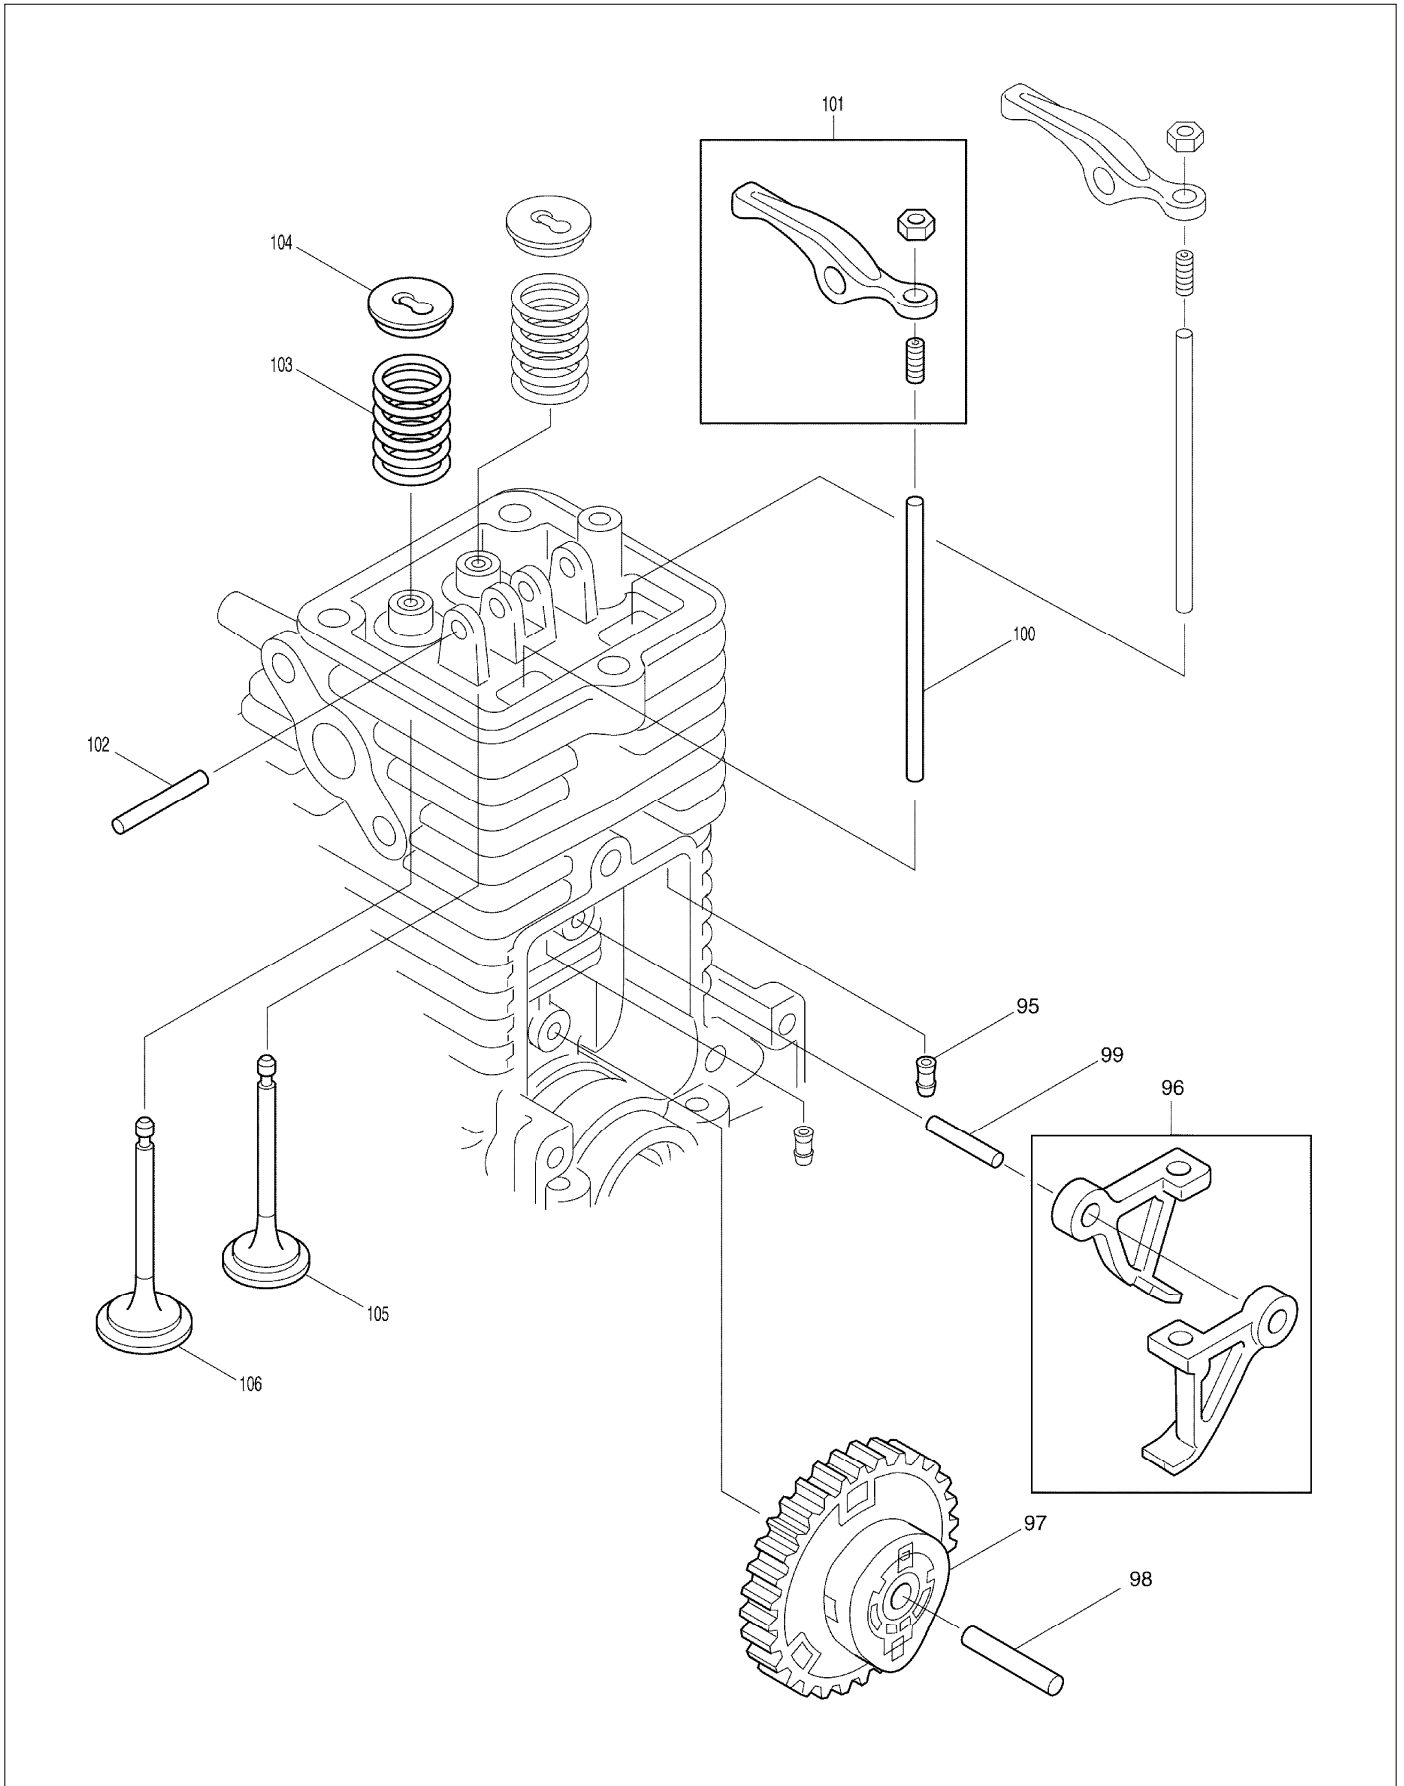

SERVICE DRAWING

MODEL NO. EM4250