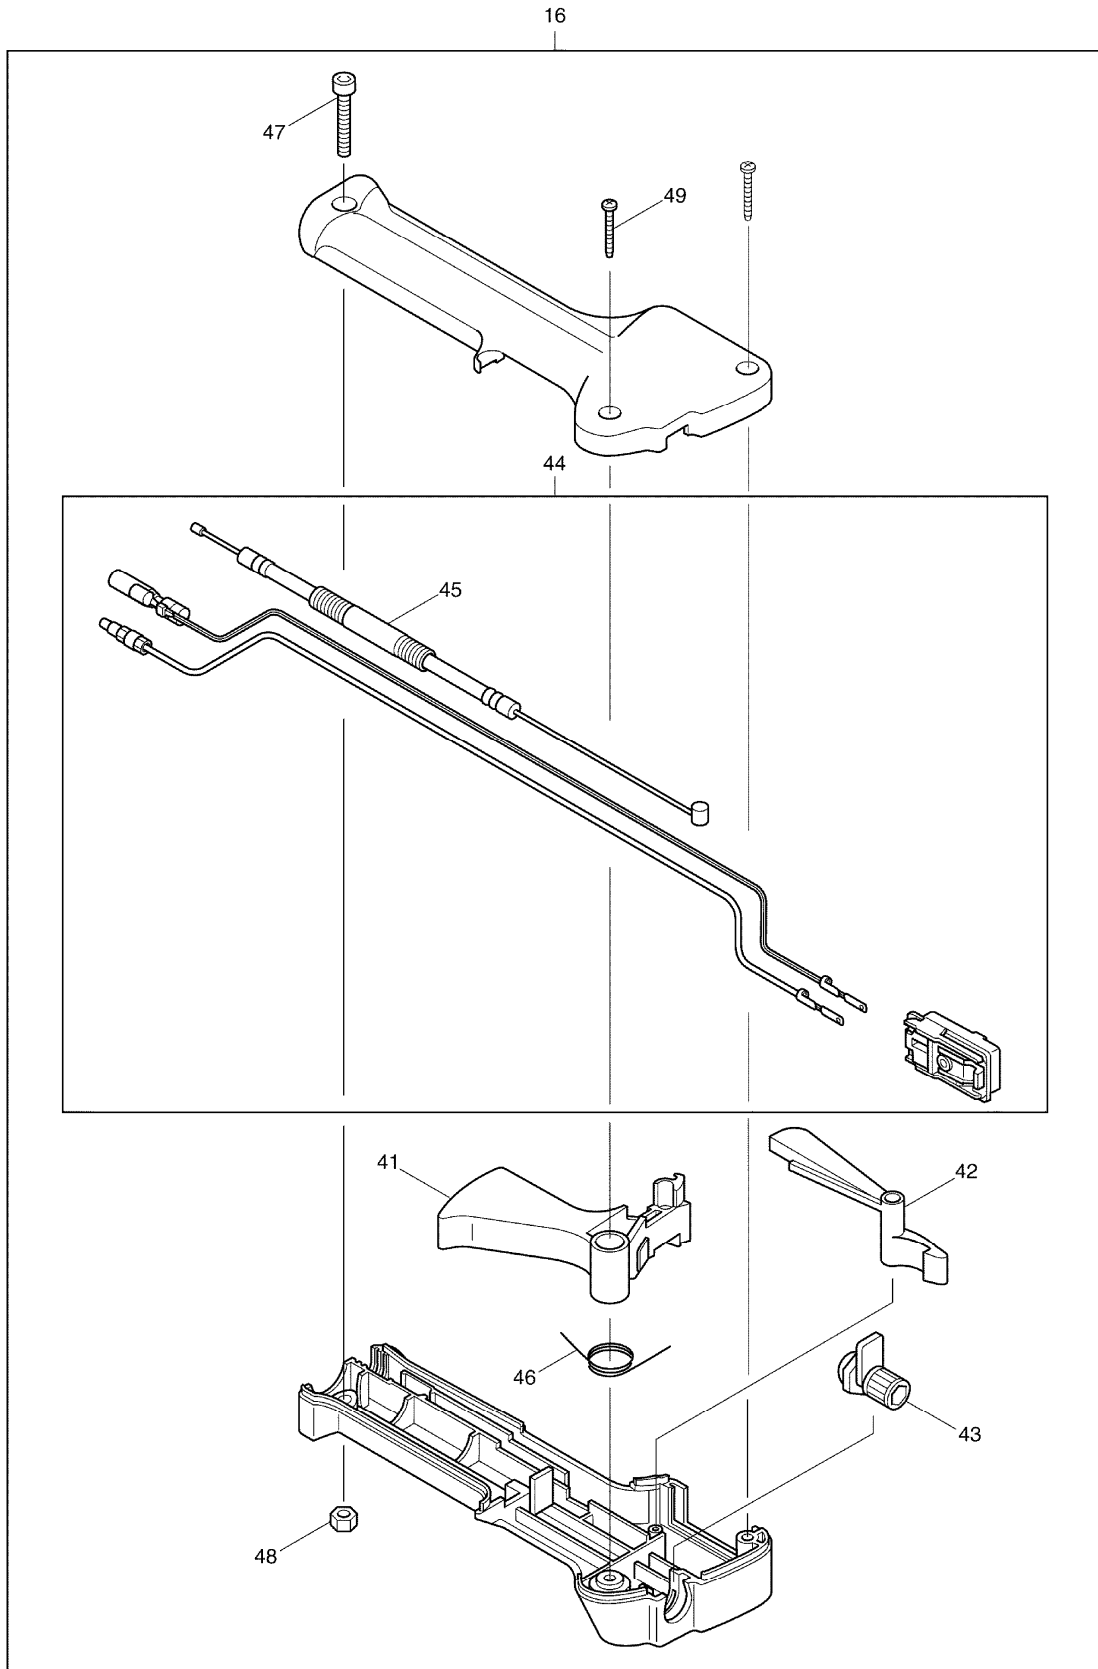

SERVICE DRAWING

MODEL NO. EM4250