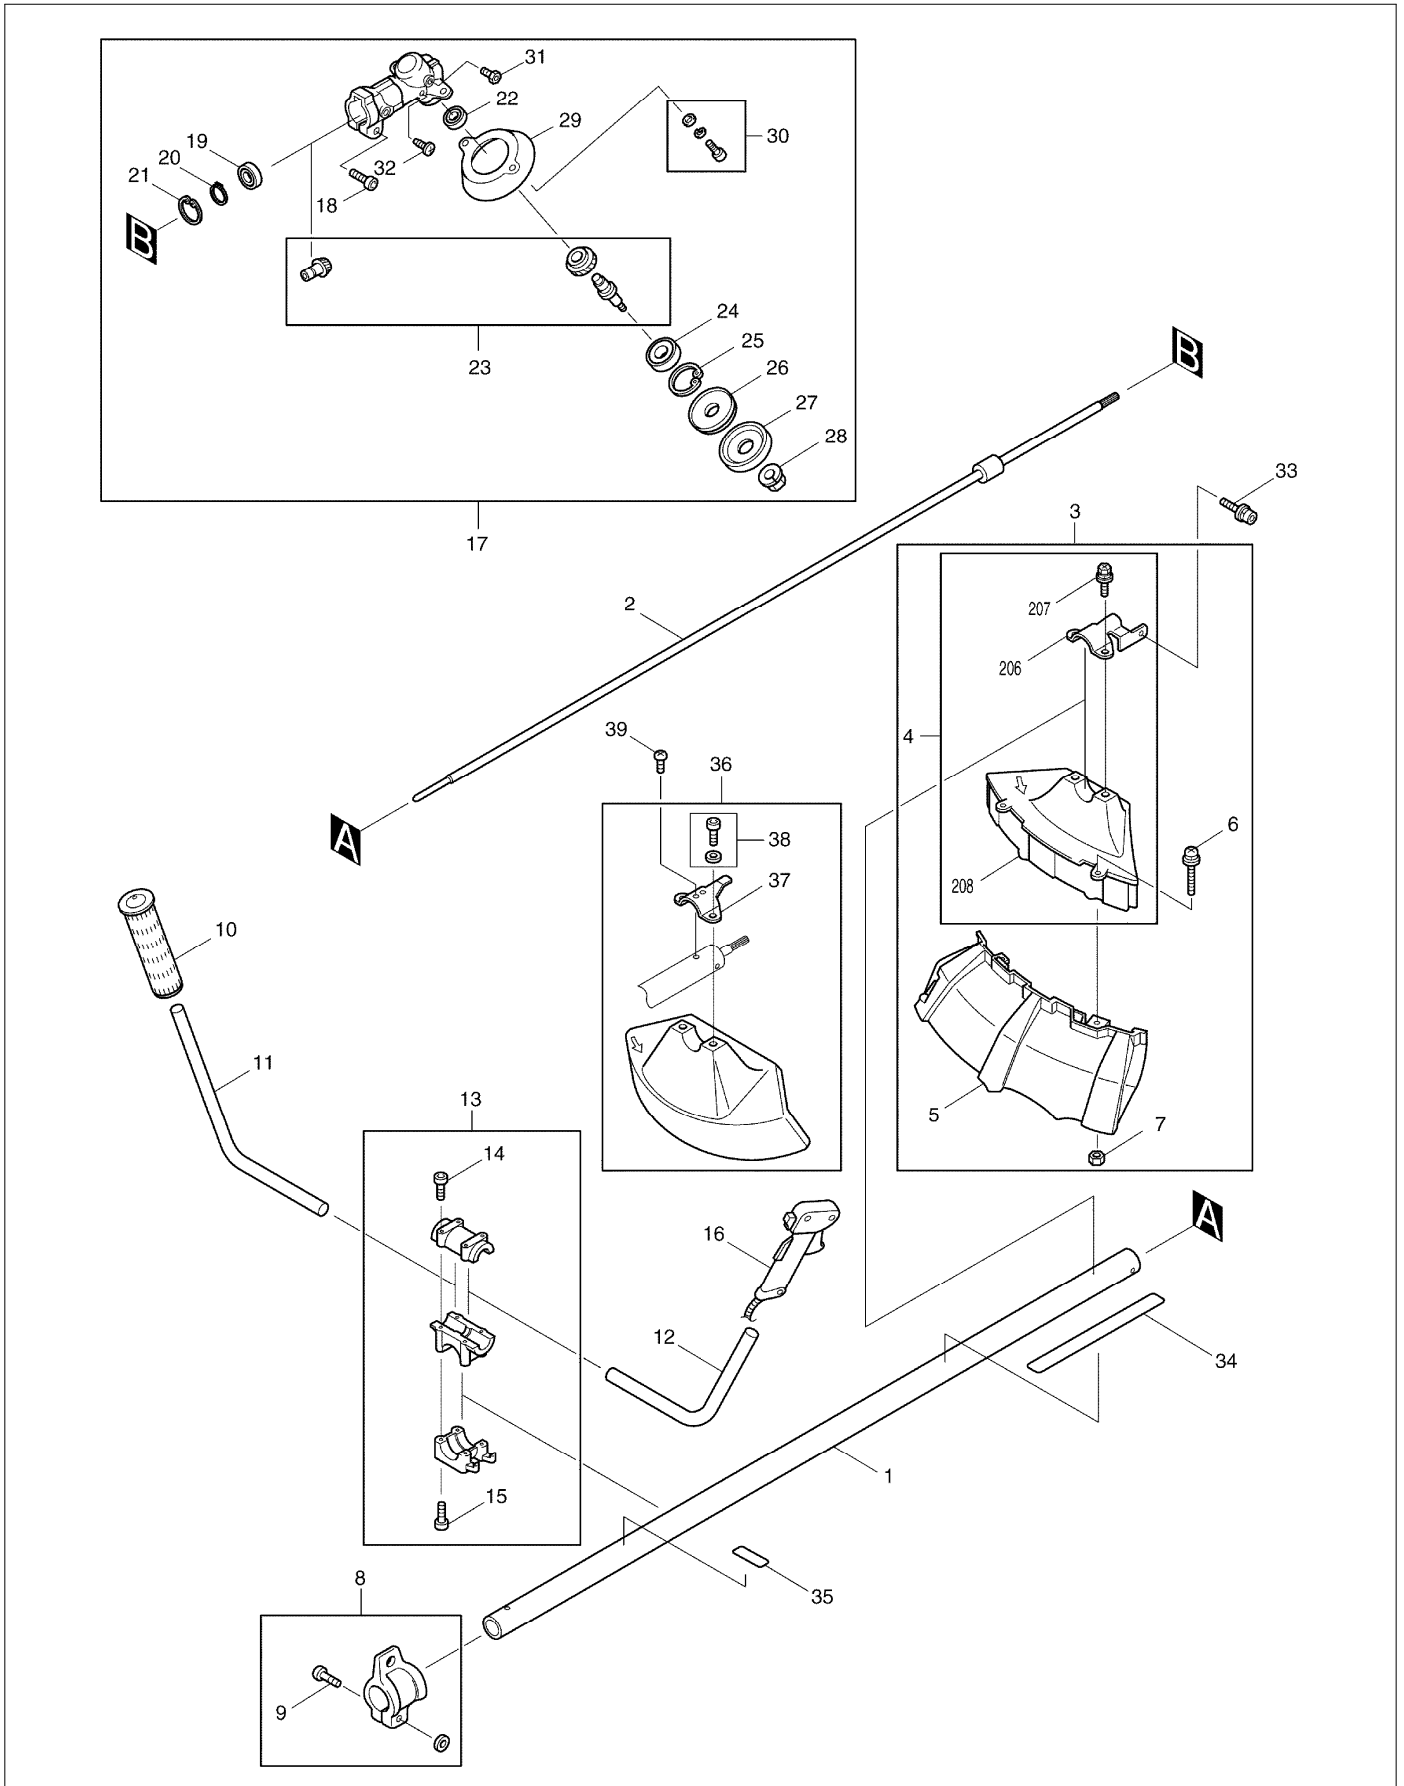

SERVICE DRAWING

MODEL NO. EM4250