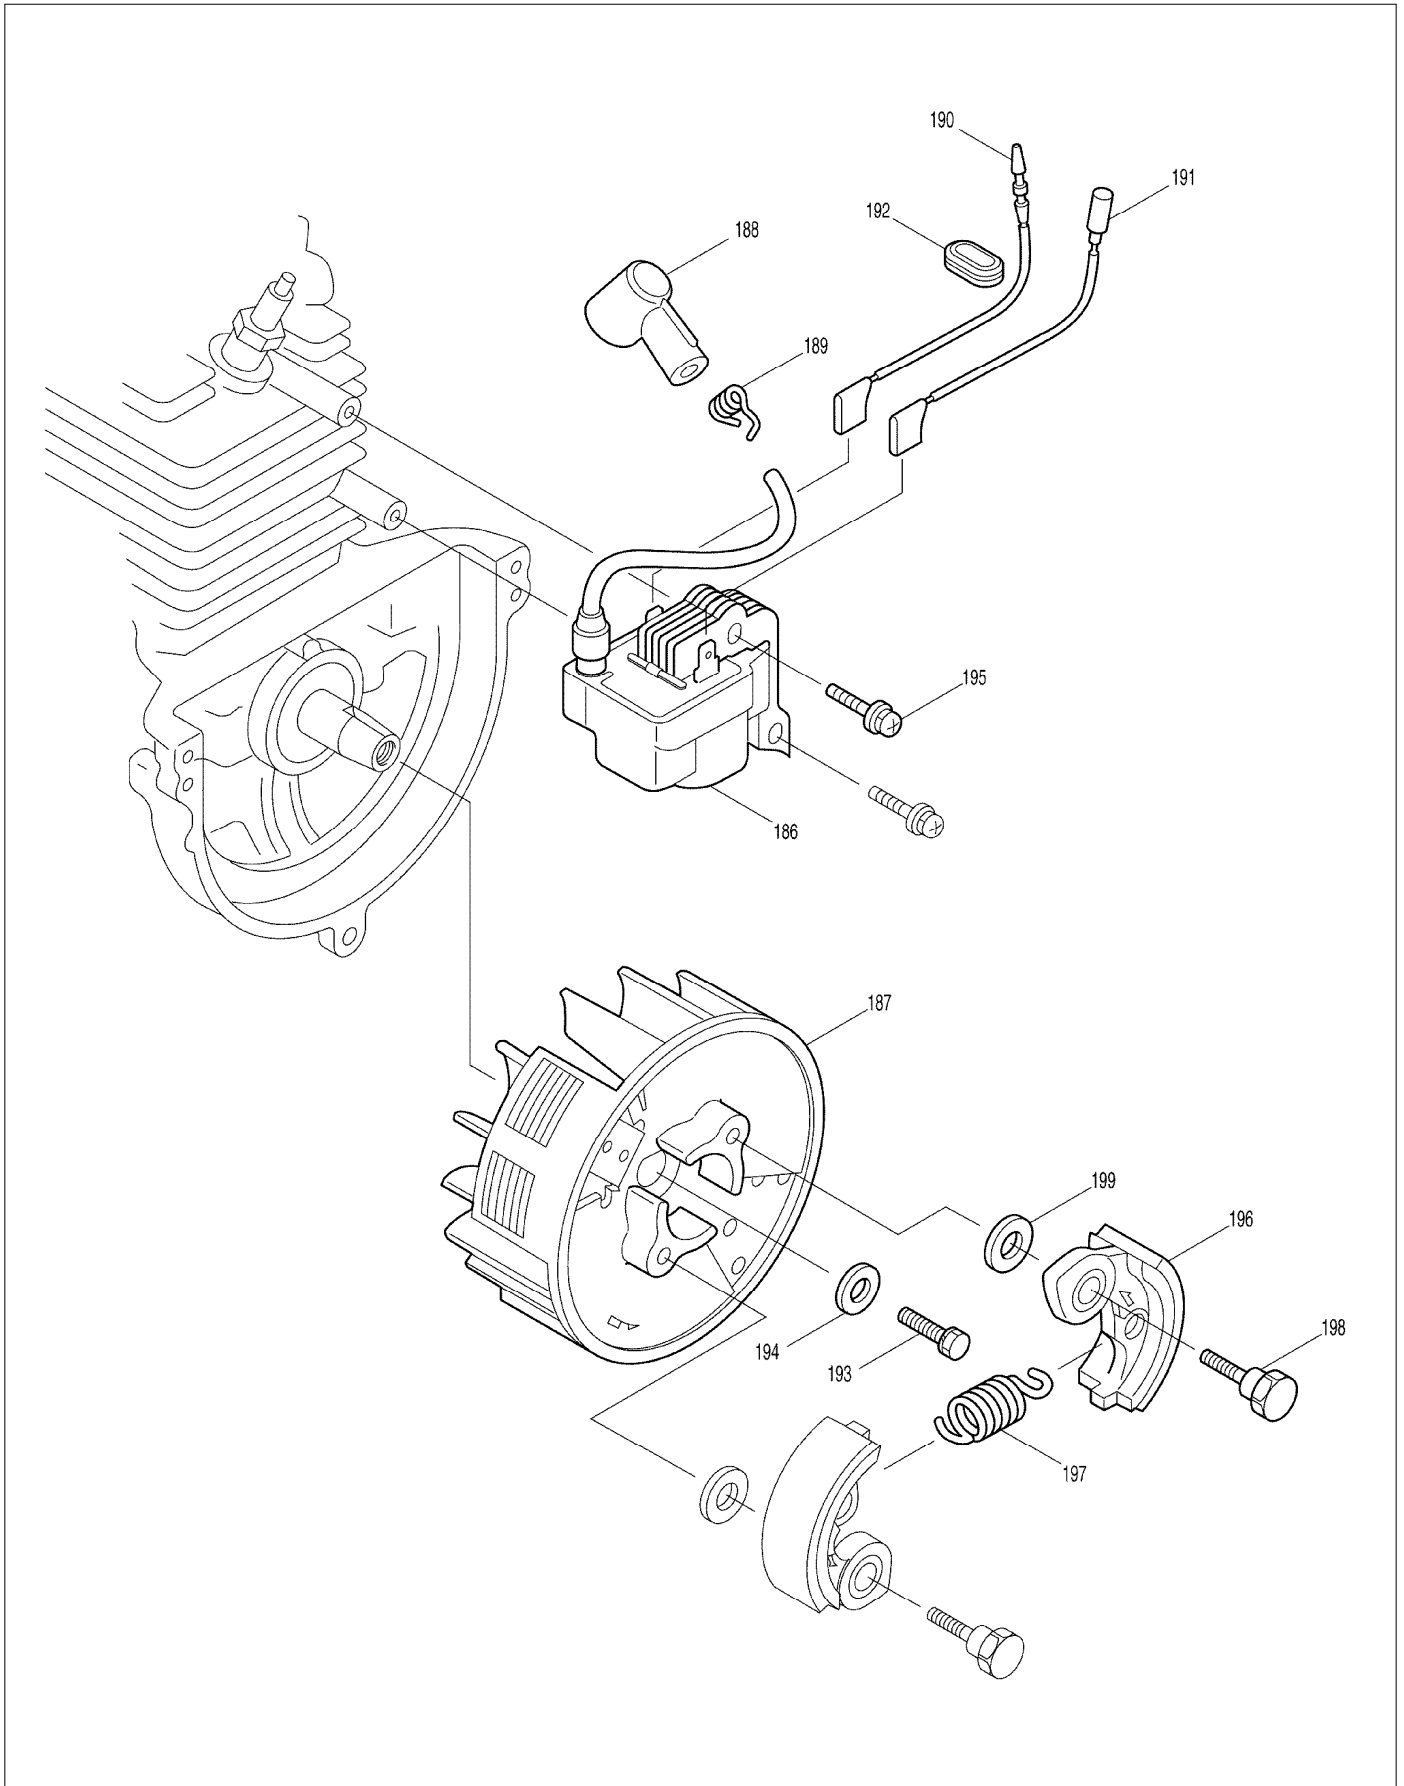

SERVICE DRAWING

MODEL NO. EM4250