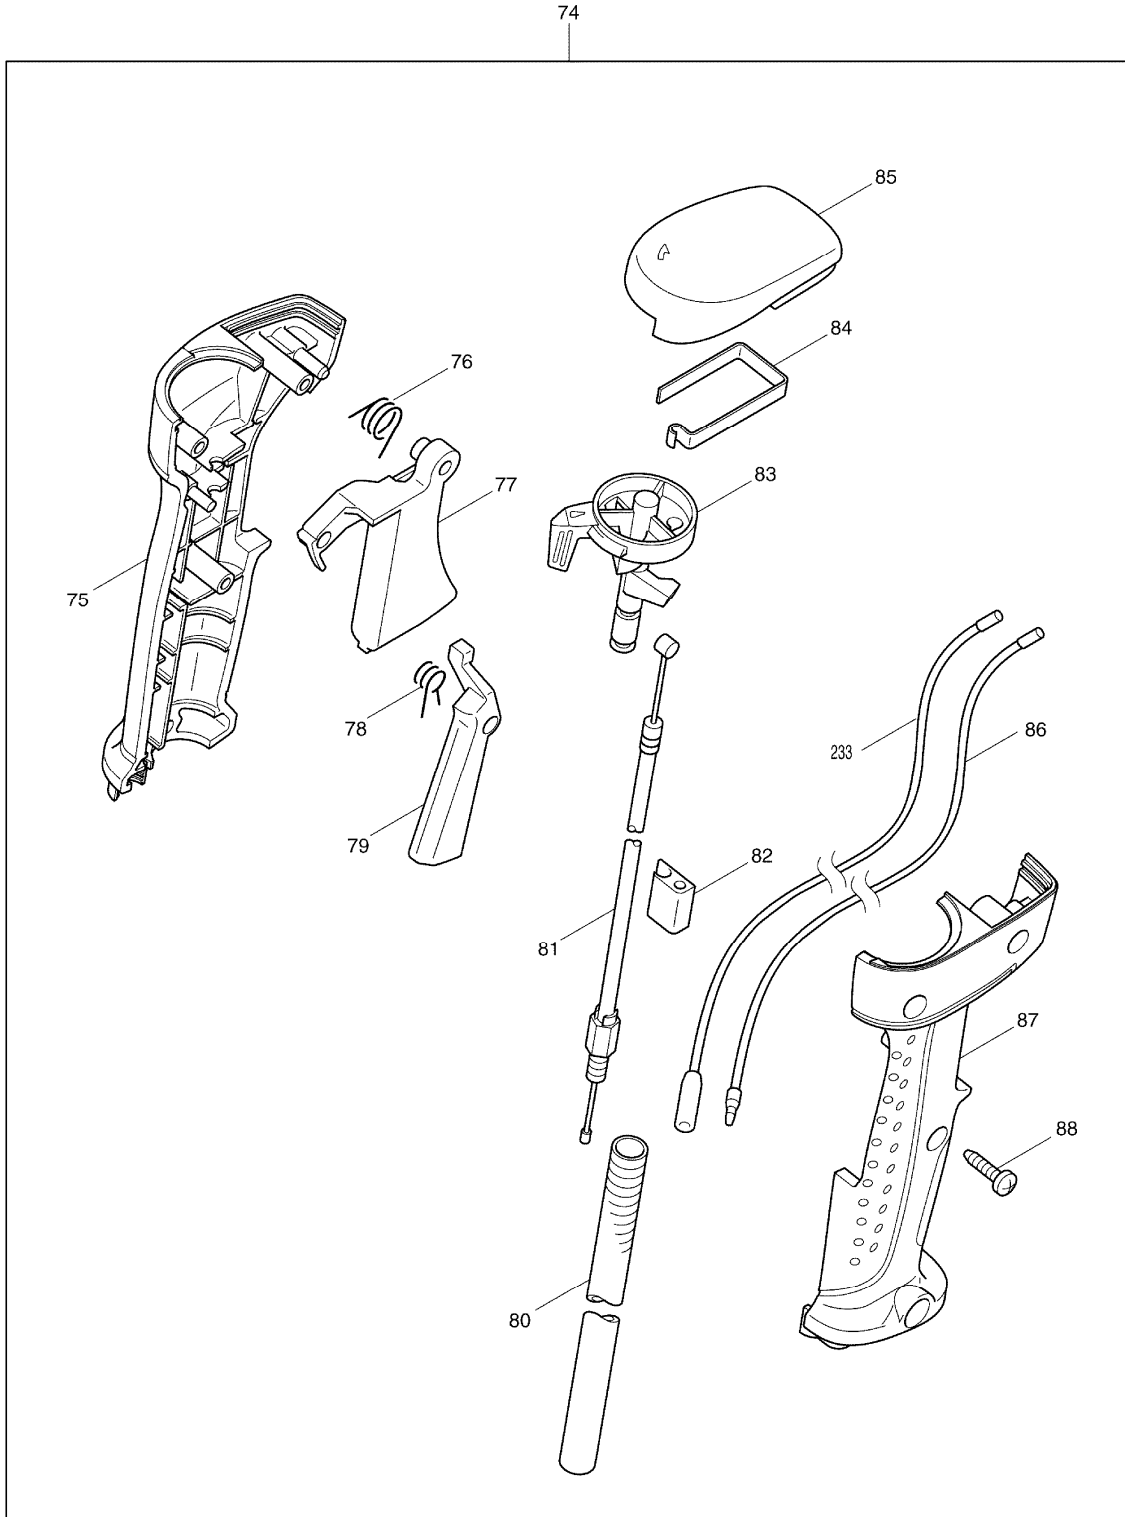

SERVICE DRAWING

MODEL NO. EBH341U