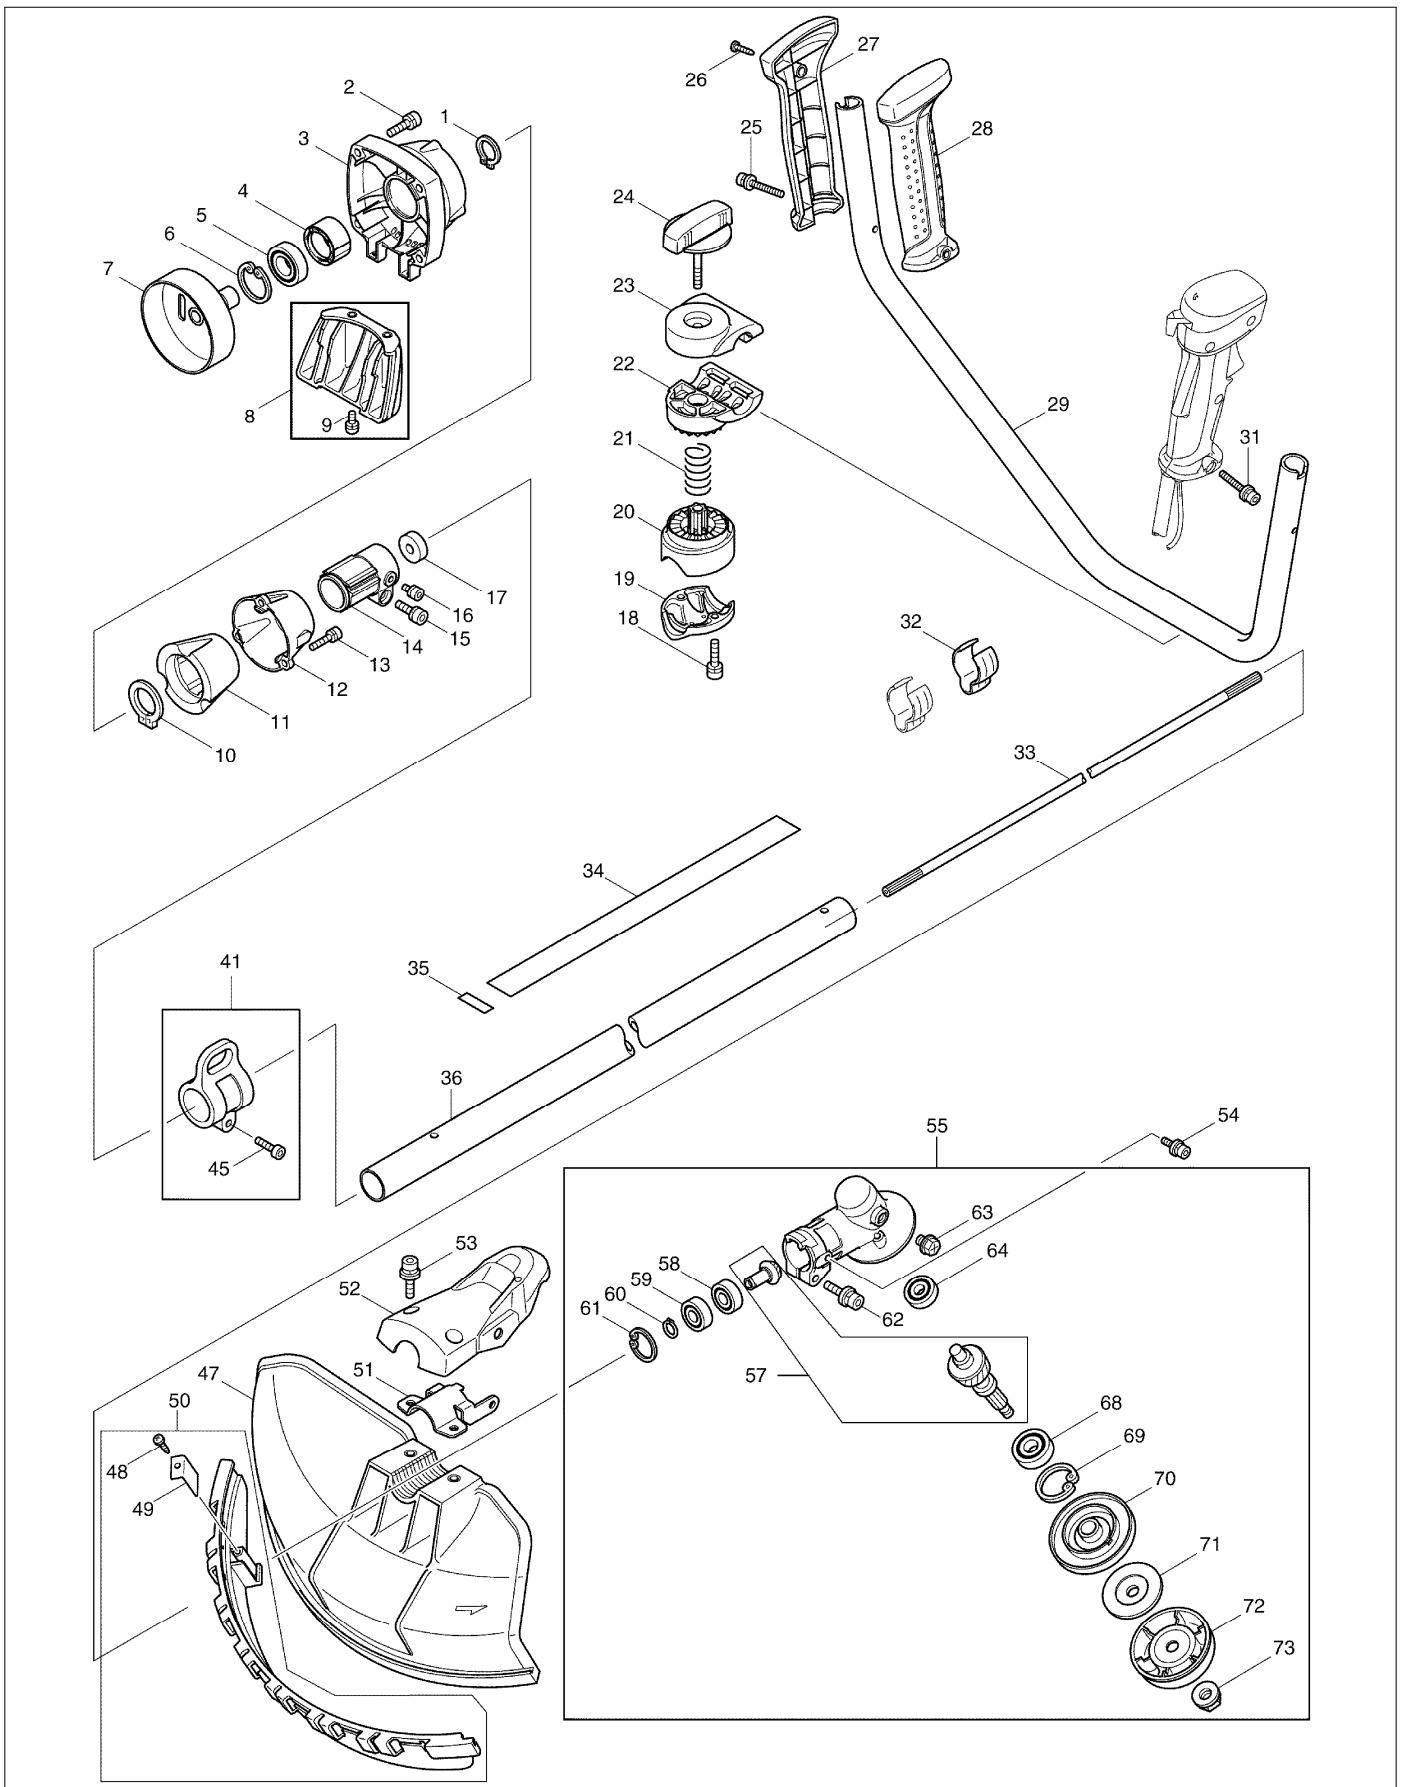

SERVICE DRAWING

MODEL NO. EBH341U