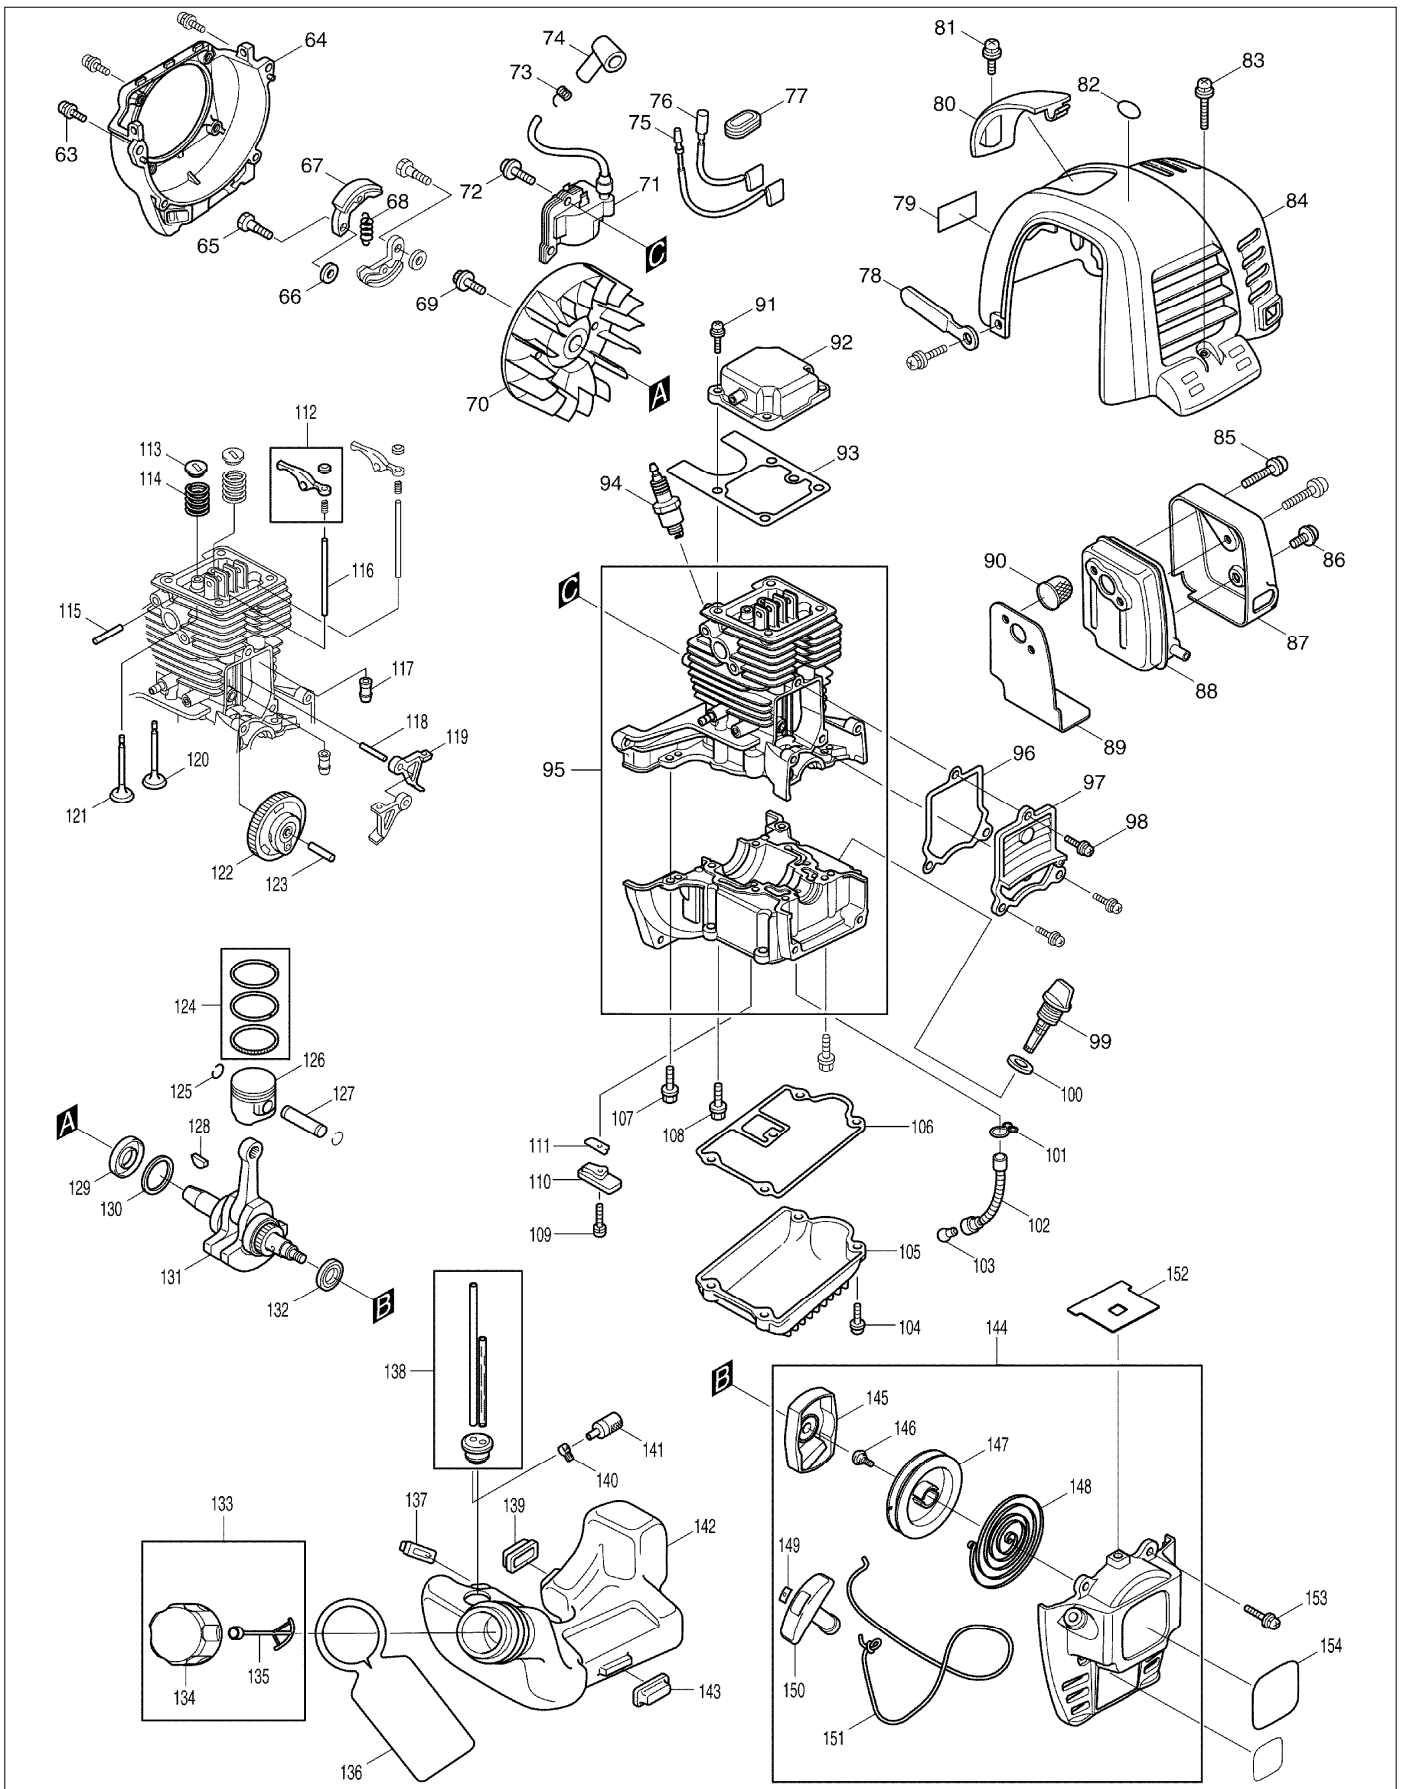

SERVICE DRAWING

MODEL NO. EBH341R