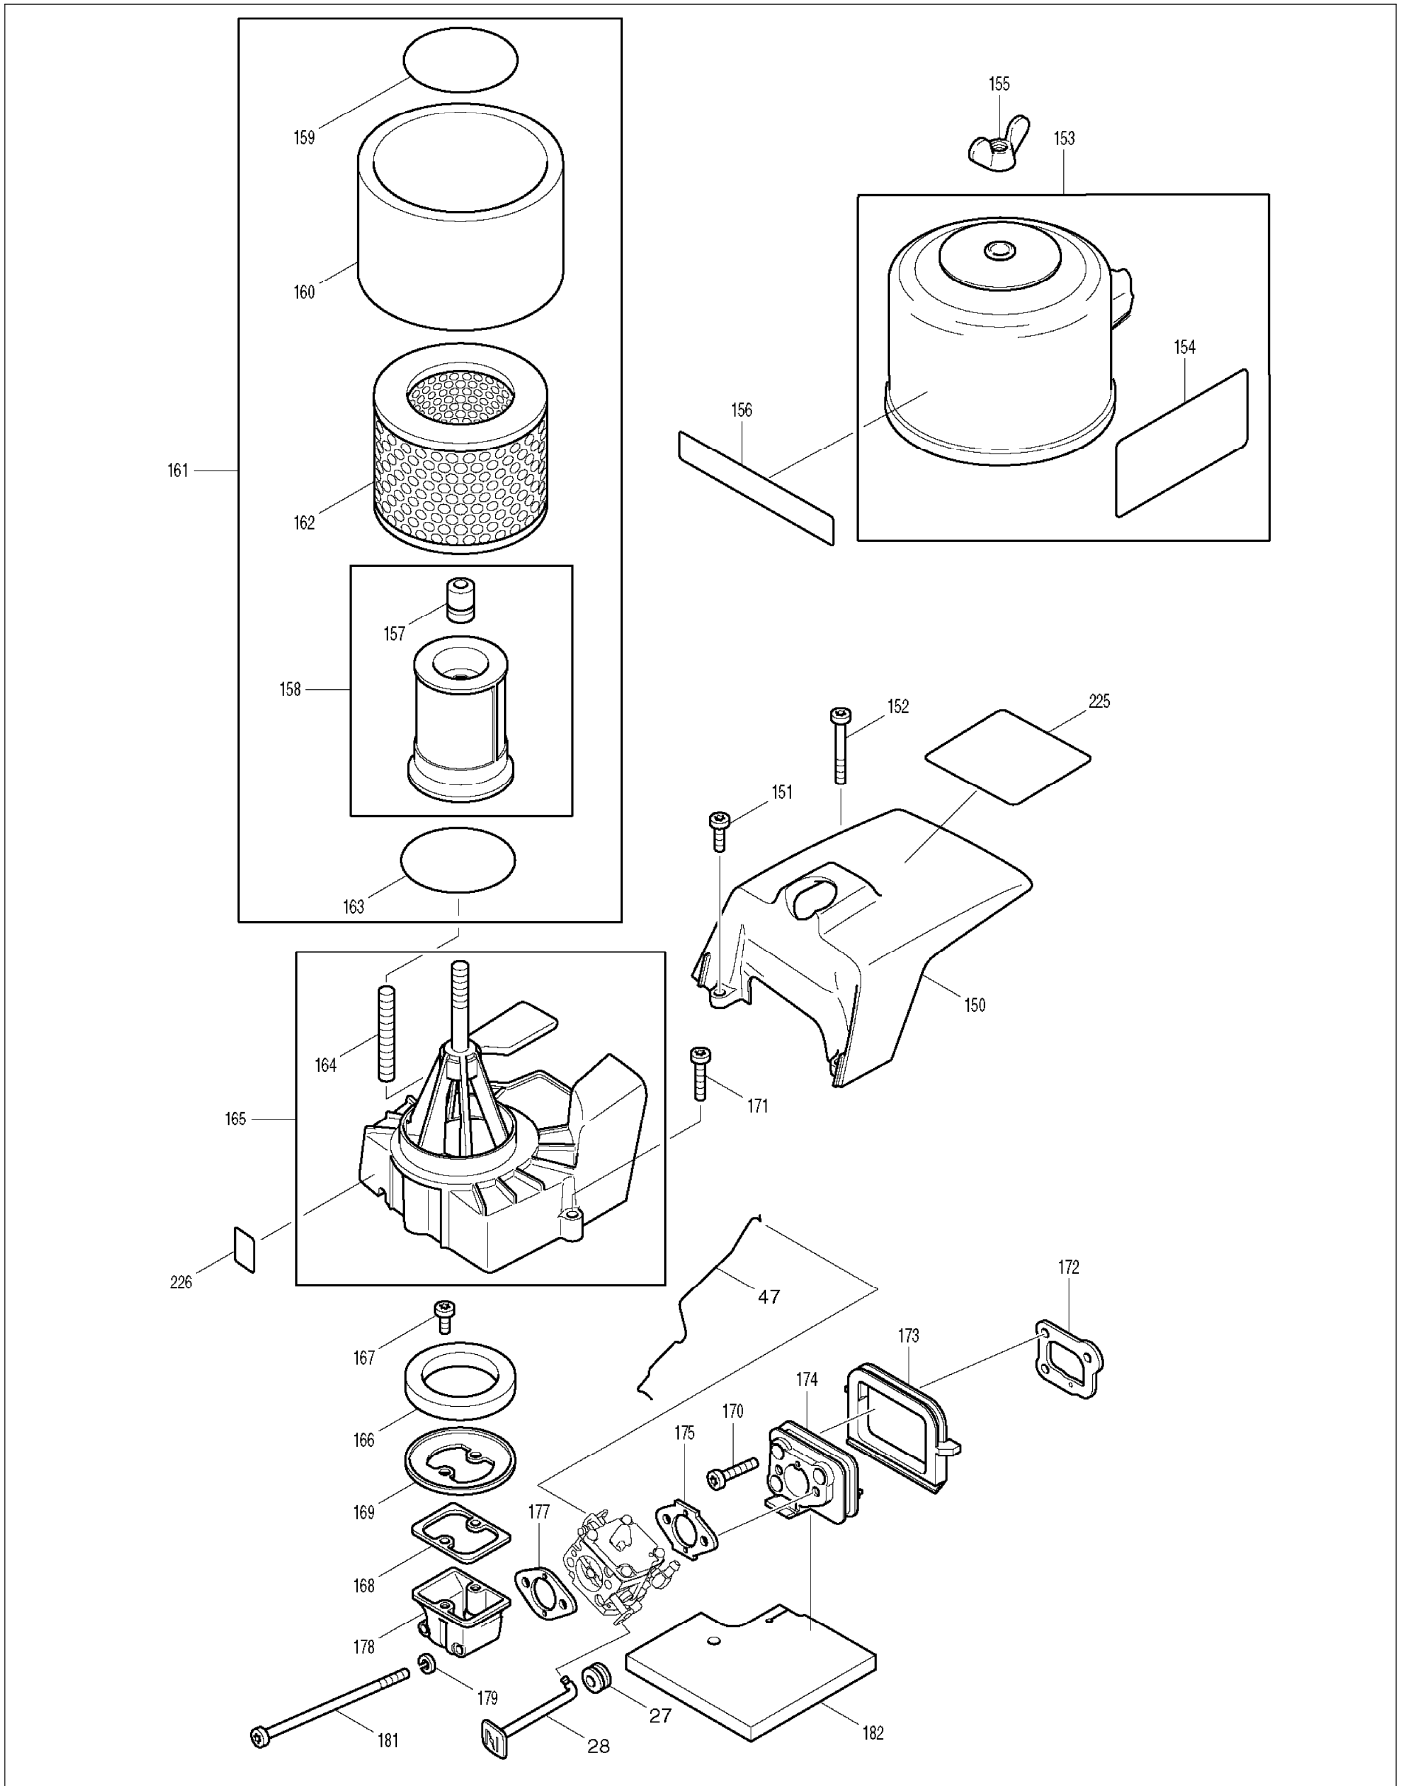

SPARE PARTS LIST

PAGE 5

MODEL NO. DPC7000

ITEM	PART NO.	DESCRIPTION	QTY	NOTE
232	398000600	Levágó-elotét DPC7000	1	
A01	944500630	ALLEN KEY	1	
A02	941717191	UNIVERSAL WRENCH 17X19	1	
A03	950004001	PLASTIC BAG	1	
A04	940827000	ANGLED SCREW DRIVER	1	
A05	941717001	UNIVERSAL WRENCH 17	1	

SERVICE DRAWING

MODEL NO. DPC7000

SERVICE DRAWING

MODEL NO. DPC7000

SERVICE DRAWING

MODEL NO. DPC7000

SERVICE DRAWING

MODEL NO. DPC7000

SERVICE DRAWING

MODEL NO. DPC7000

SERVICE DRAWING

MODEL NO. DPC7000

SERVICE DRAWING

MODEL NO. DPC7000