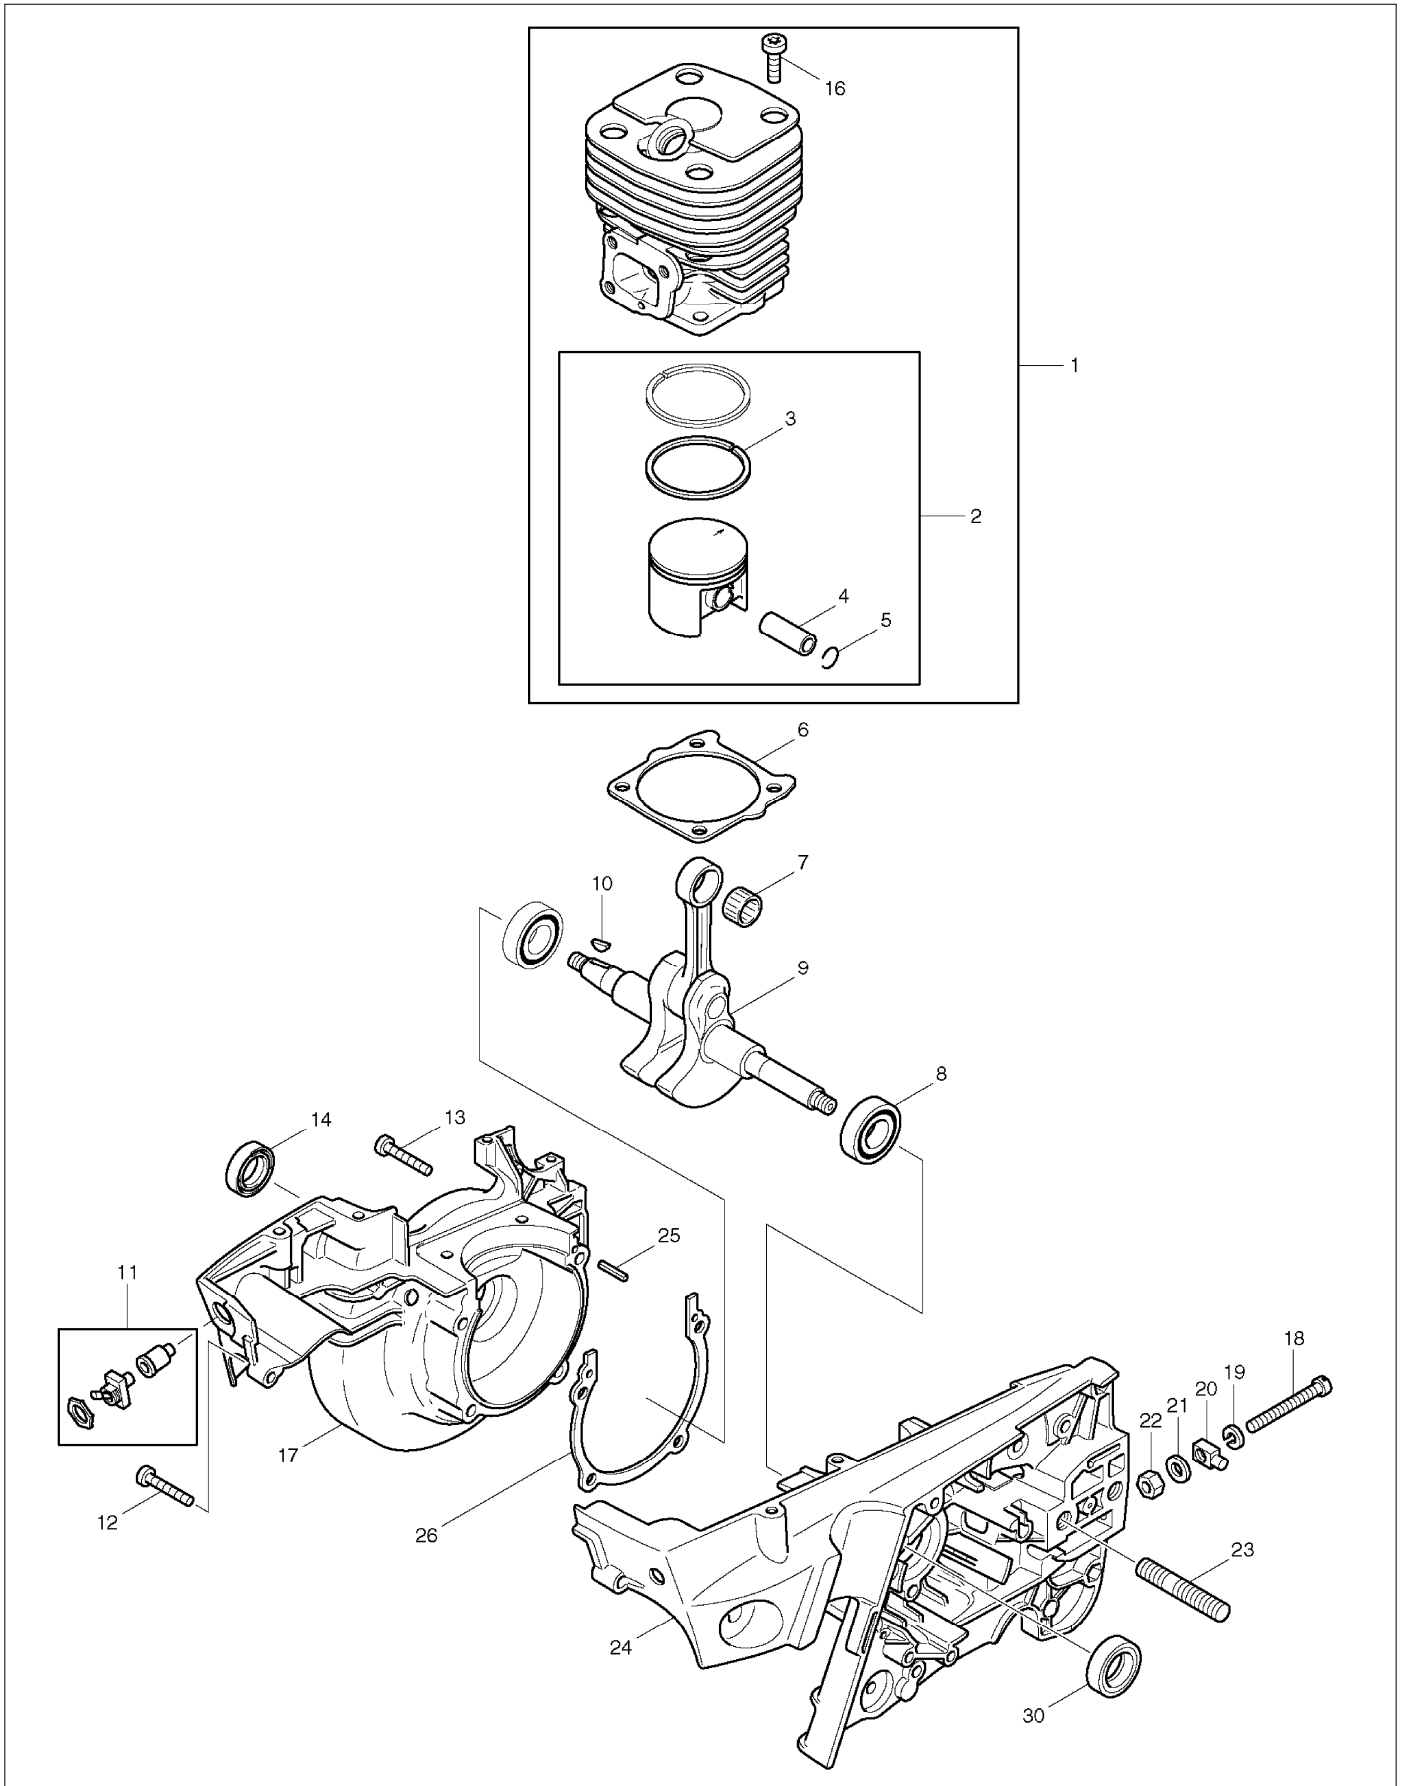

SERVICE DRAWING

MODEL NO. DPC7000