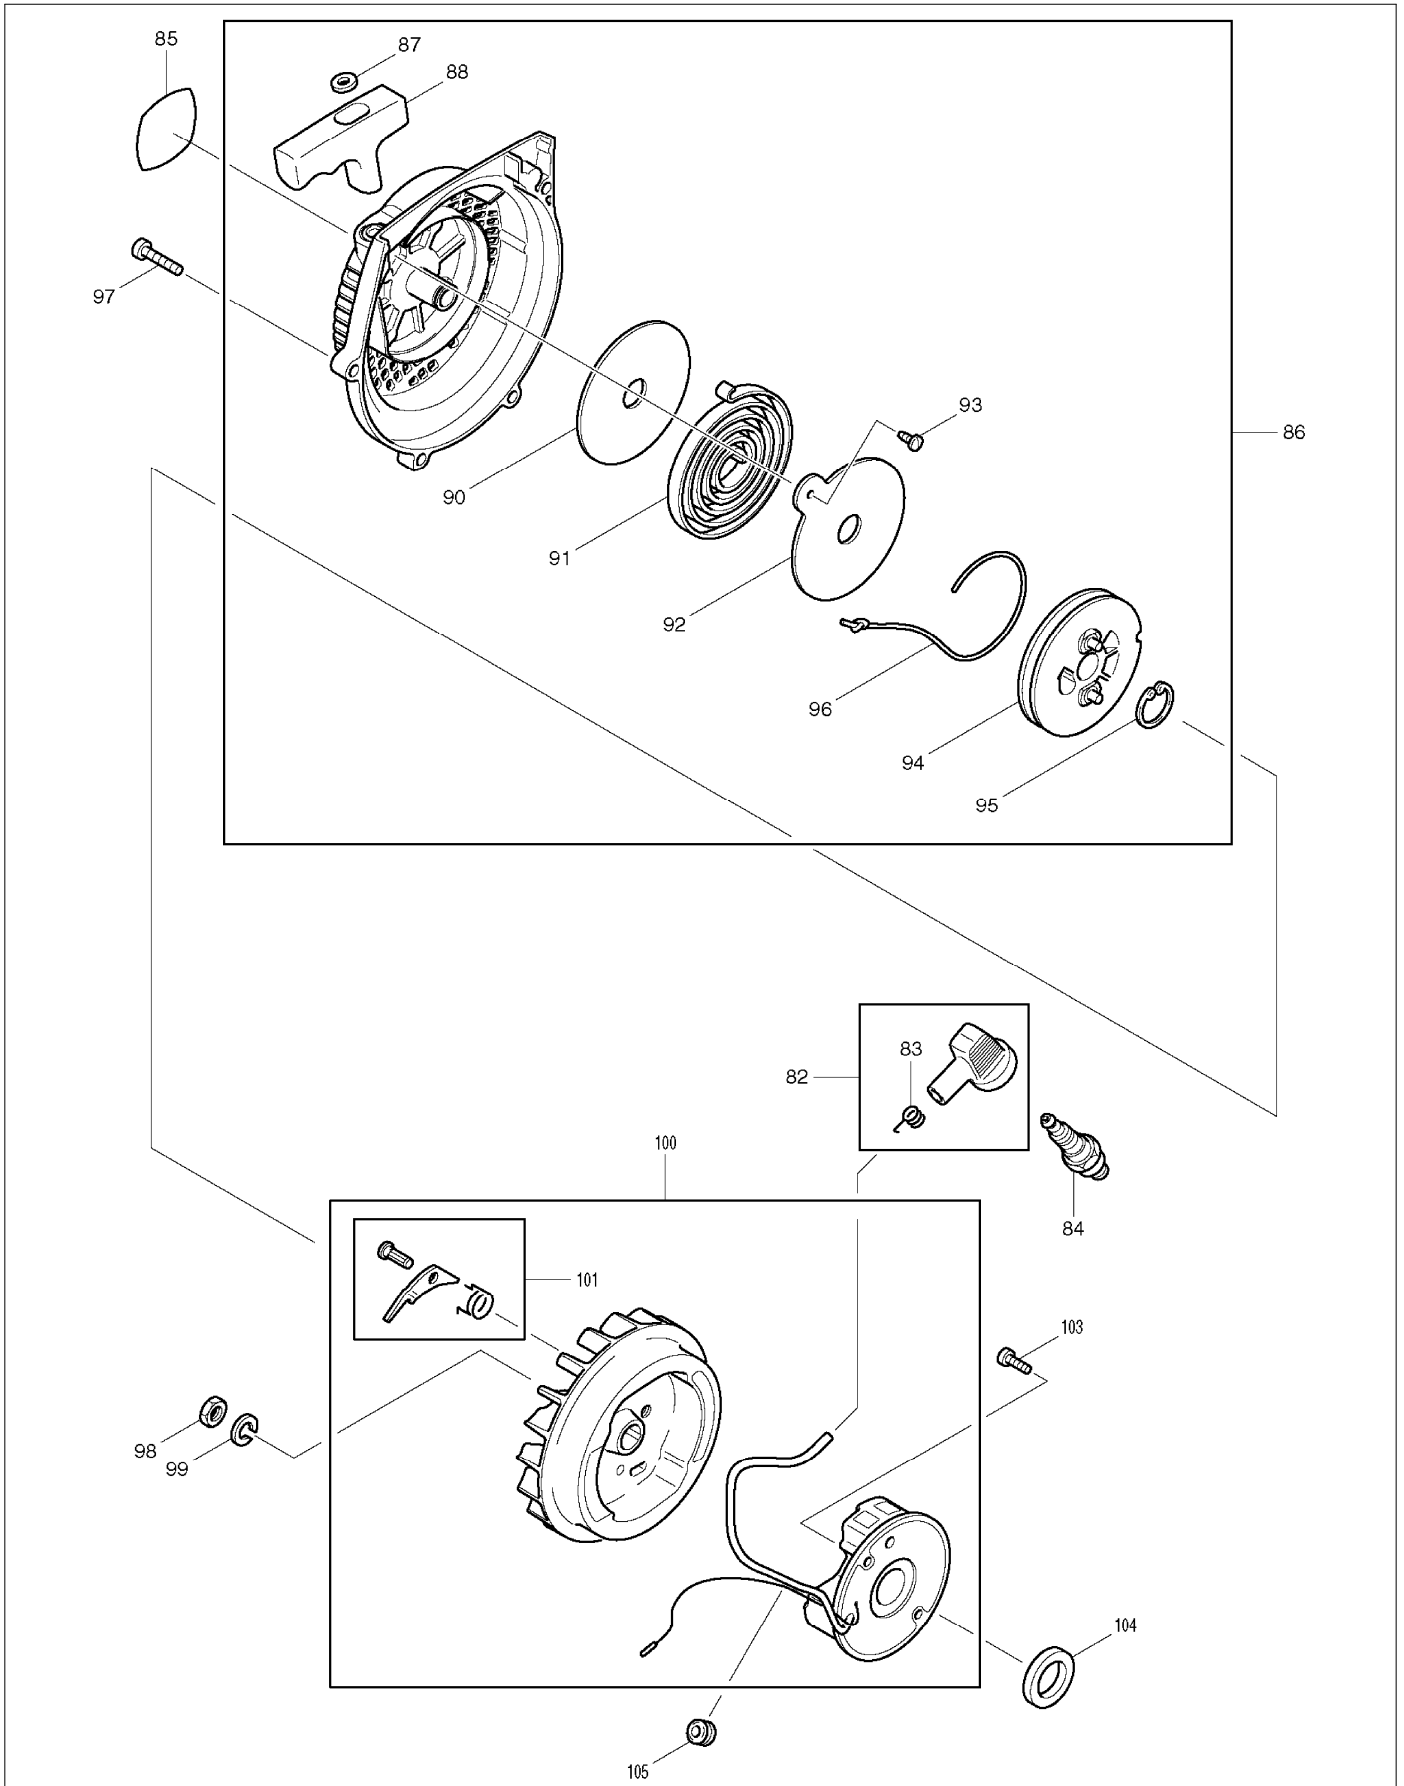

SPARE PARTS LIST

PAGE 5

MODEL NO. DPC7000

ITEM	PART NO.	DESCRIPTION	QTY	NOTE
232	398000600	Levágó-elotét DPC7000	1	
A01	944500630	ALLEN KEY	1	
A02	941717191	UNIVERSAL WRENCH 17X19	1	
A03	950004001	PLASTIC BAG	1	
A04	940827000	ANGLED SCREW DRIVER	1	
A05	941717001	UNIVERSAL WRENCH 17	1	

SERVICE DRAWING

MODEL NO. DPC7000

SERVICE DRAWING

MODEL NO. DPC7000

SERVICE DRAWING

MODEL NO. DPC7000

SERVICE DRAWING

MODEL NO. DPC7000