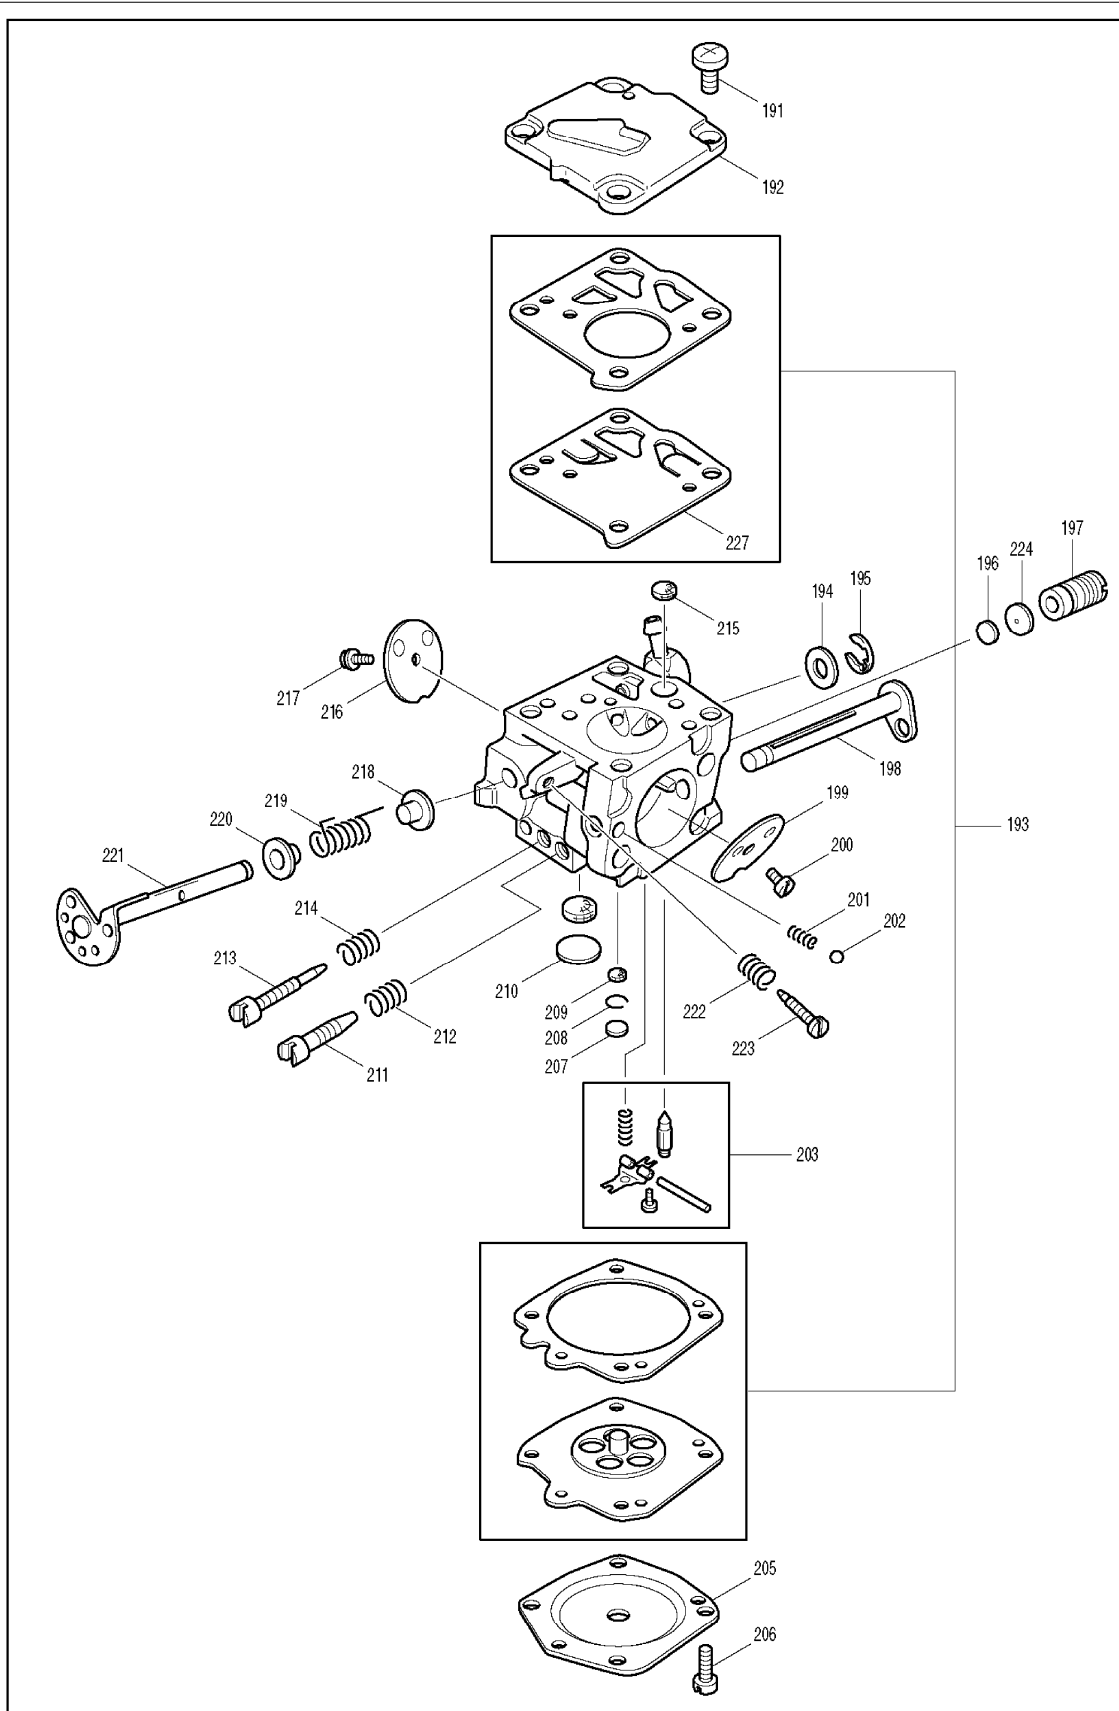

SERVICE DRAWING

MODEL NO. DPC7000