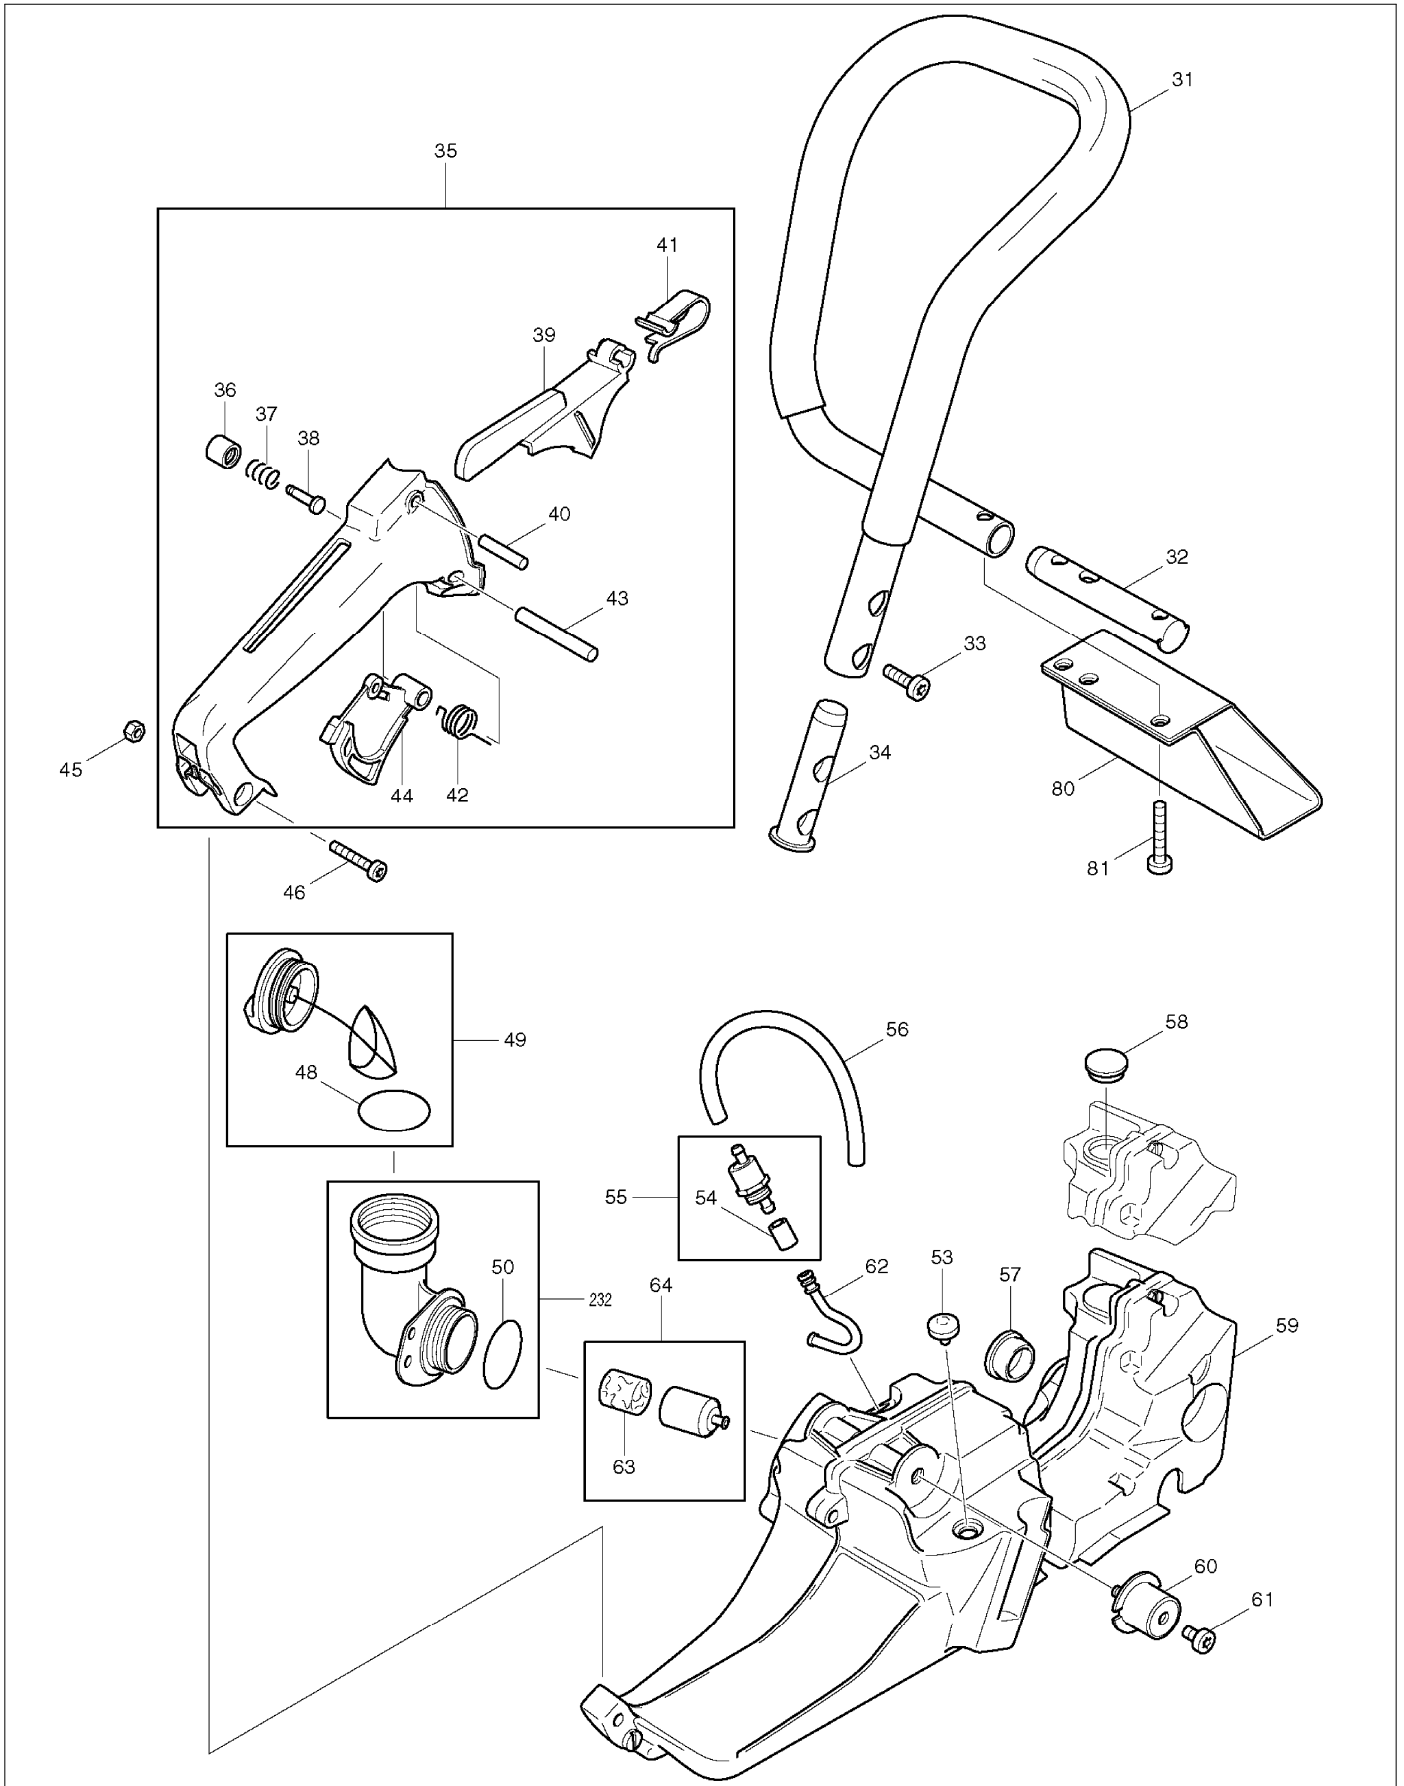

SERVICE DRAWING

MODEL NO. DPC7000