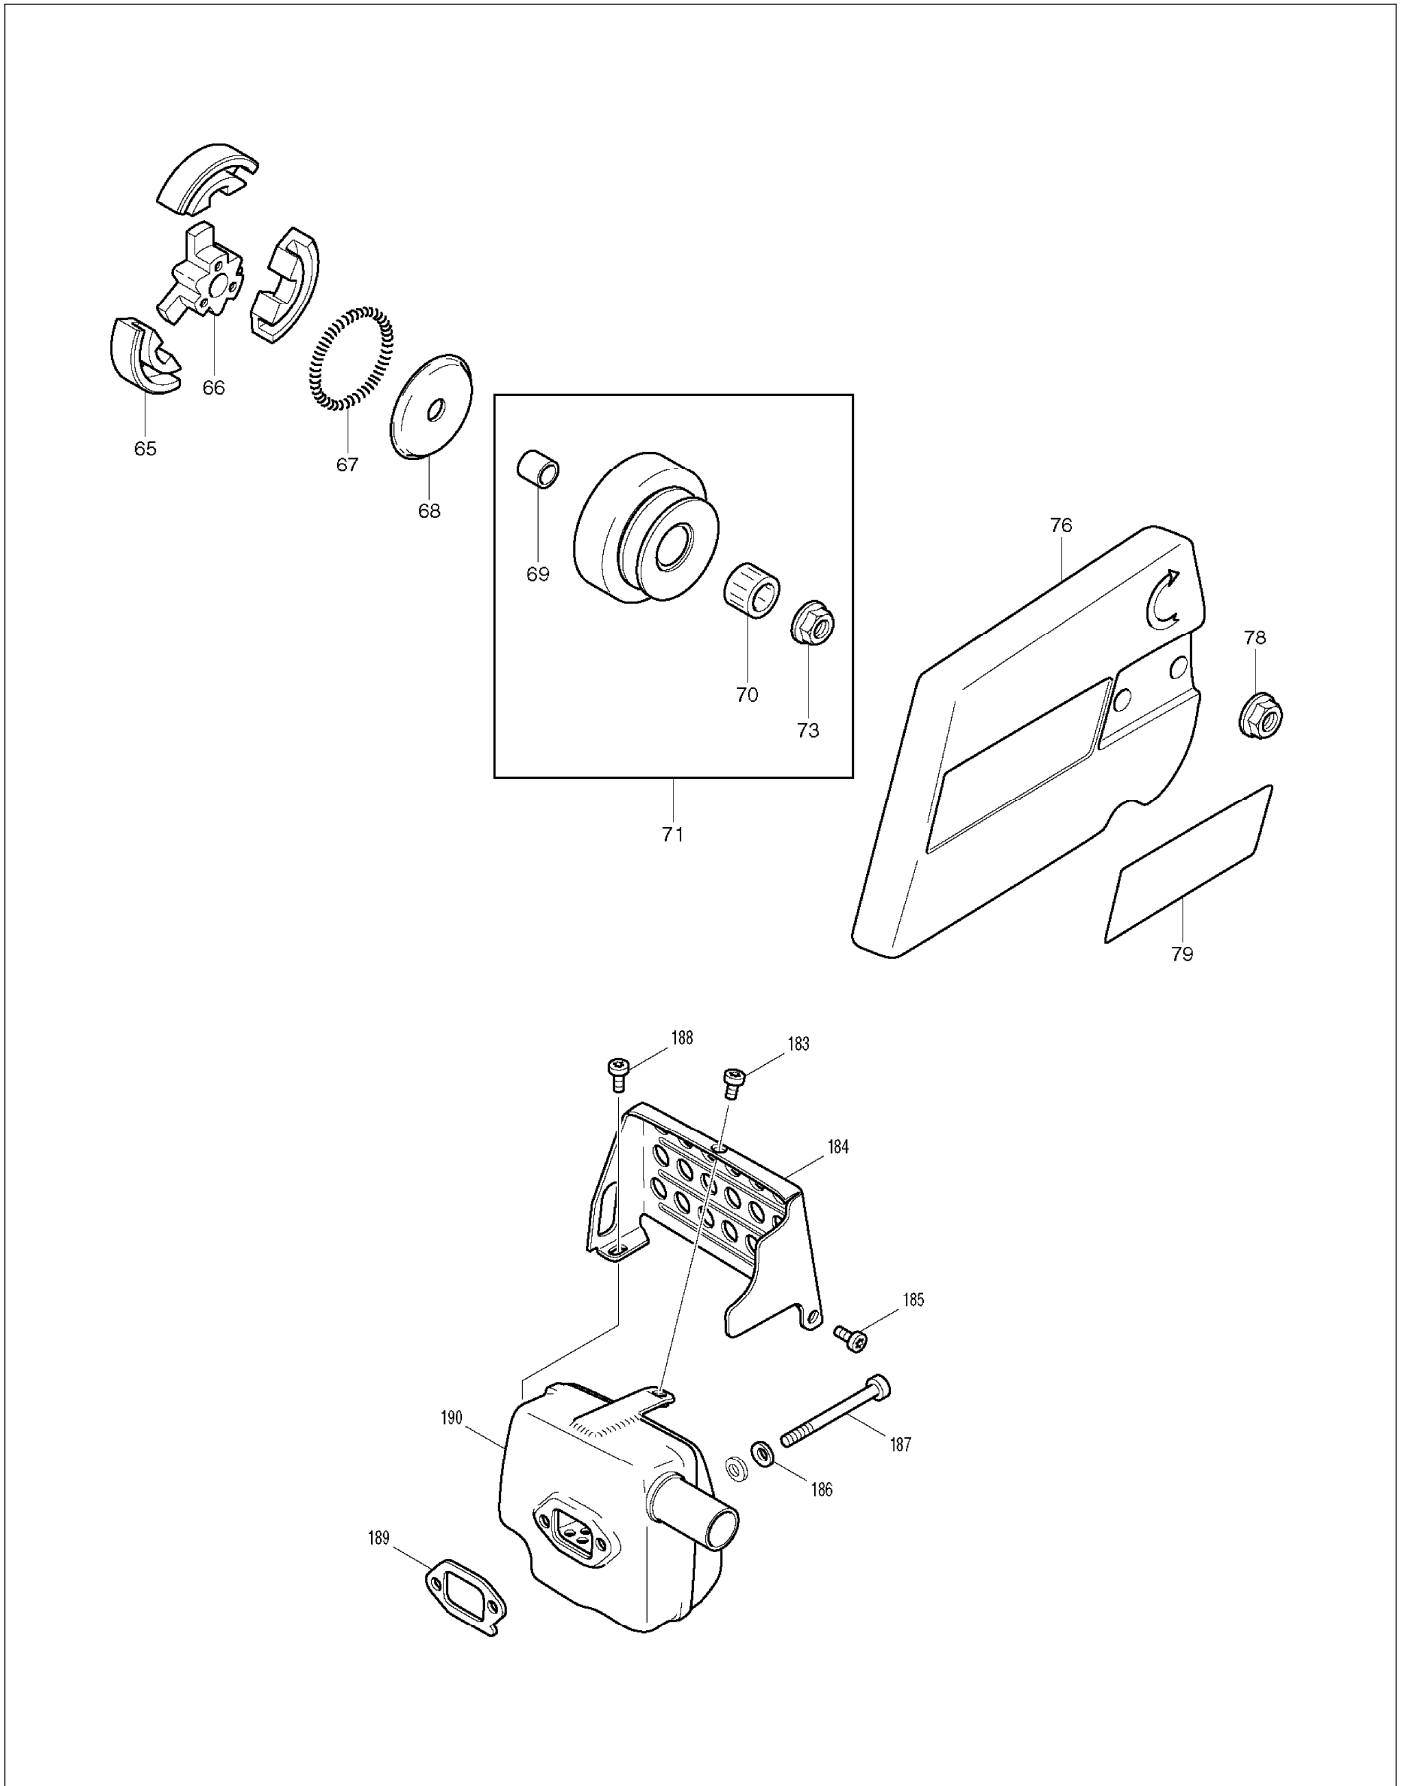

SPARE PARTS LIST

PAGE 5

MODEL NO. DPC7000

ITEM	PART NO.	DESCRIPTION	QTY	NOTE
232	398000600	Levágó-elotét DPC7000	1	
A01	944500630	ALLEN KEY	1	
A02	941717191	UNIVERSAL WRENCH 17X19	1	
A03	950004001	PLASTIC BAG	1	
A04	940827000	ANGLED SCREW DRIVER	1	
A05	941717001	UNIVERSAL WRENCH 17	1	

SERVICE DRAWING

MODEL NO. DPC7000

SERVICE DRAWING

MODEL NO. DPC7000

SERVICE DRAWING

MODEL NO. DPC7000

SERVICE DRAWING

MODEL NO. DPC7000