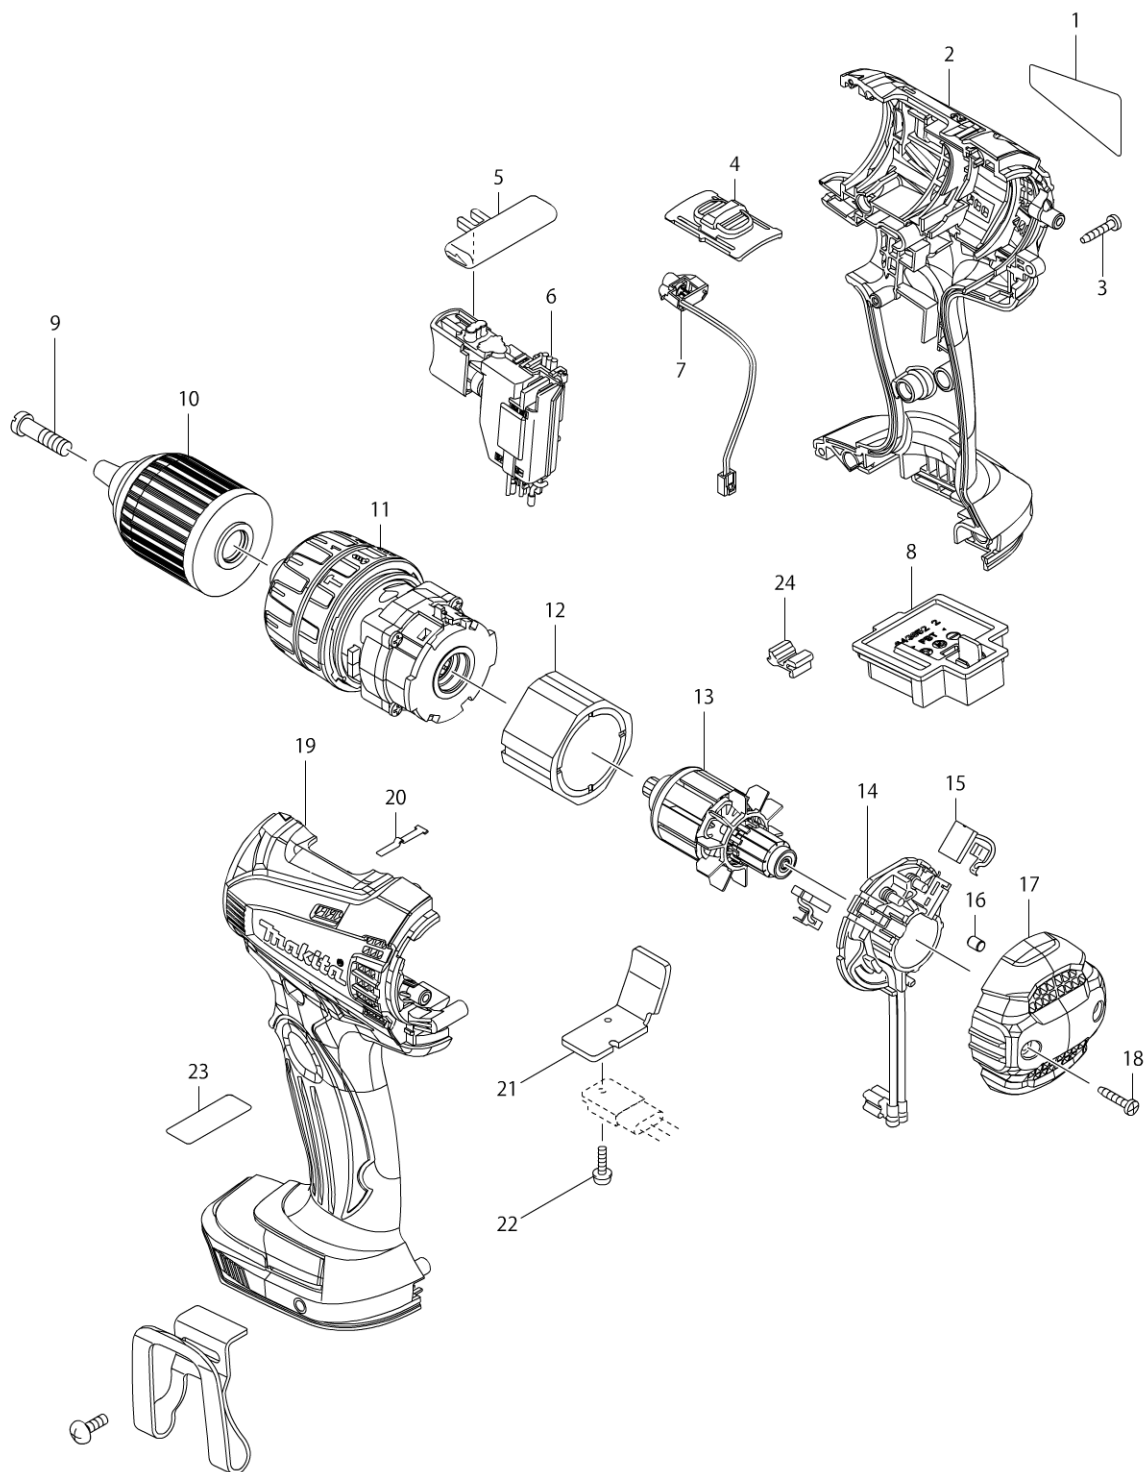

# Modellszám DHP456 CORDLESS HAMMER DRIVER DRILL