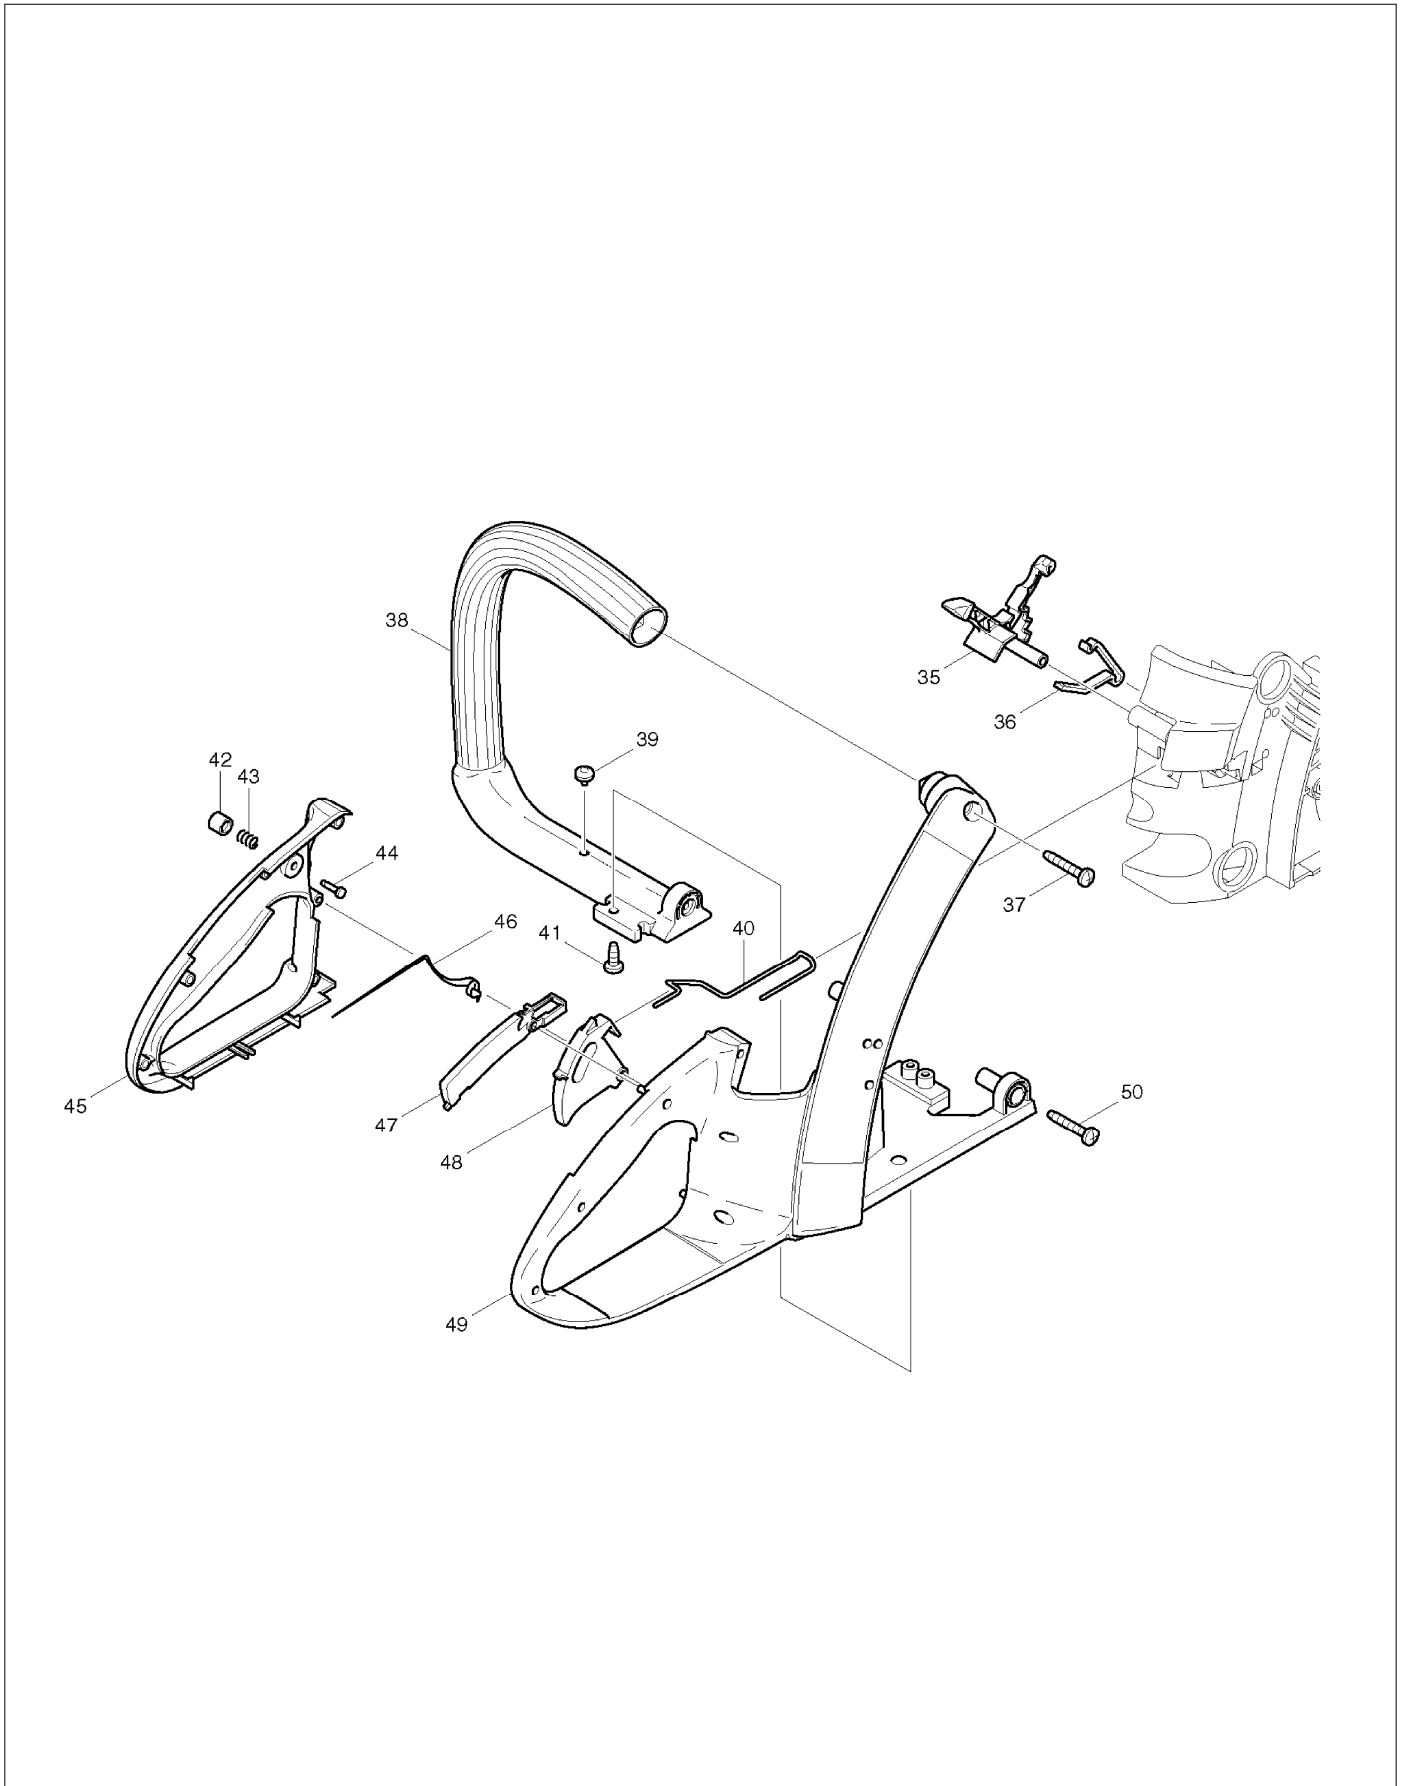

SERVICE DRAWING

MODEL NO. DCS34