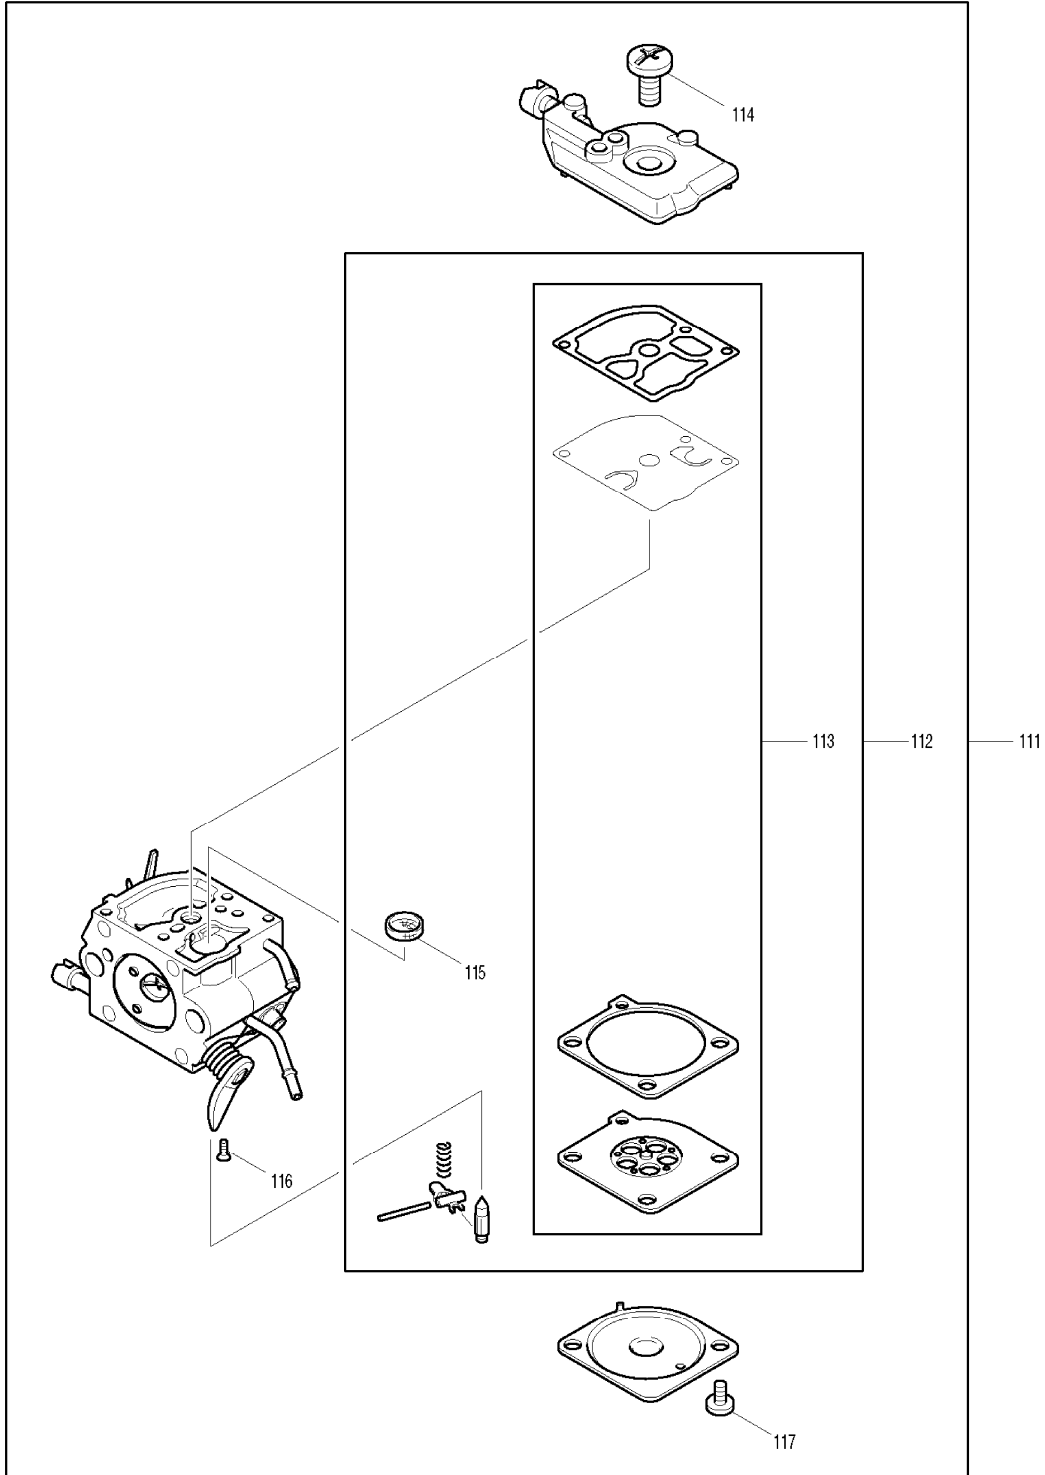

SERVICE DRAWING

MODEL NO. DCS34