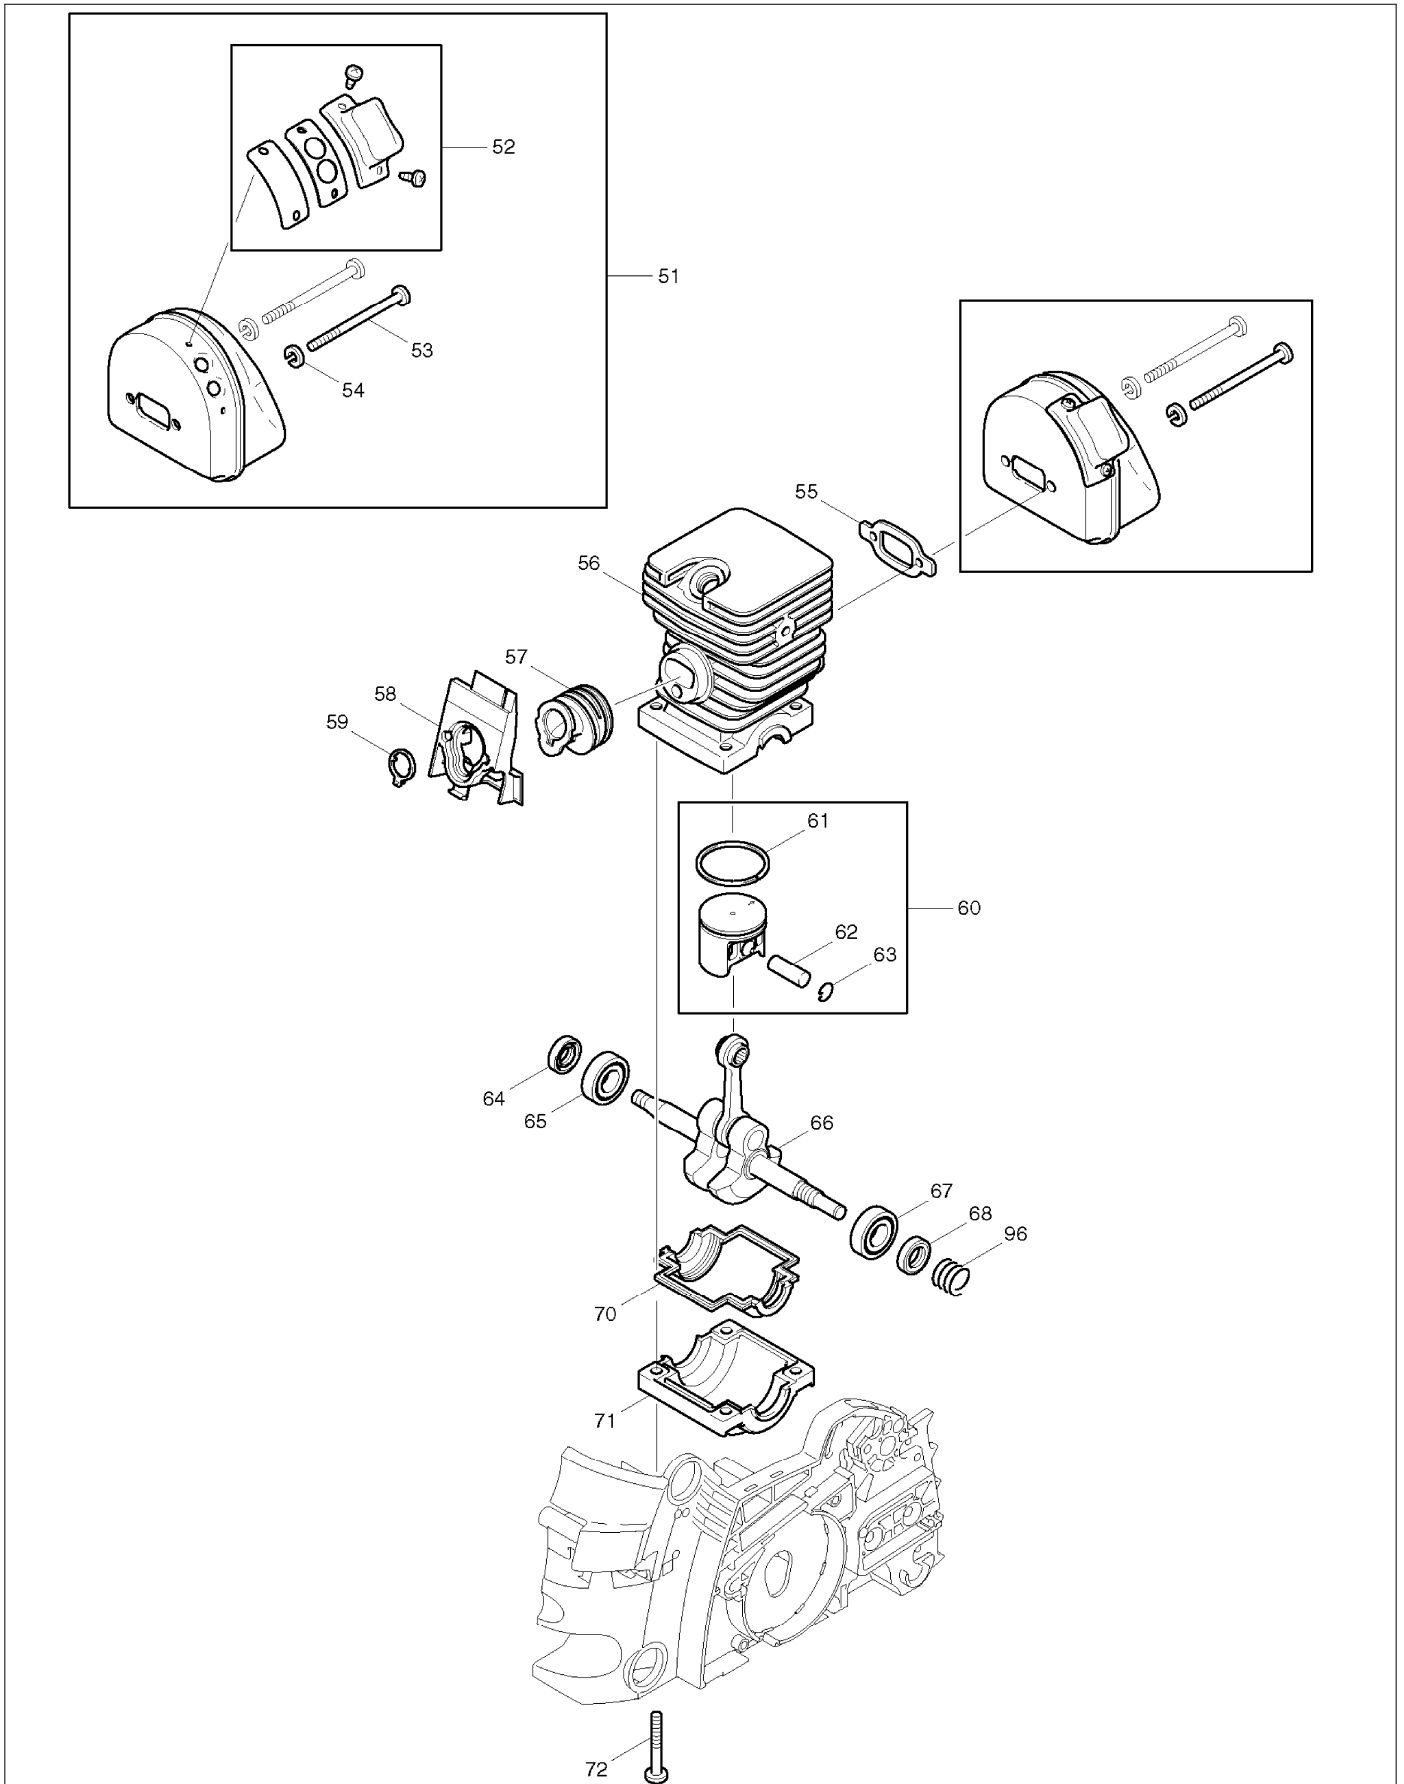

SERVICE DRAWING

MODEL NO. DCS34