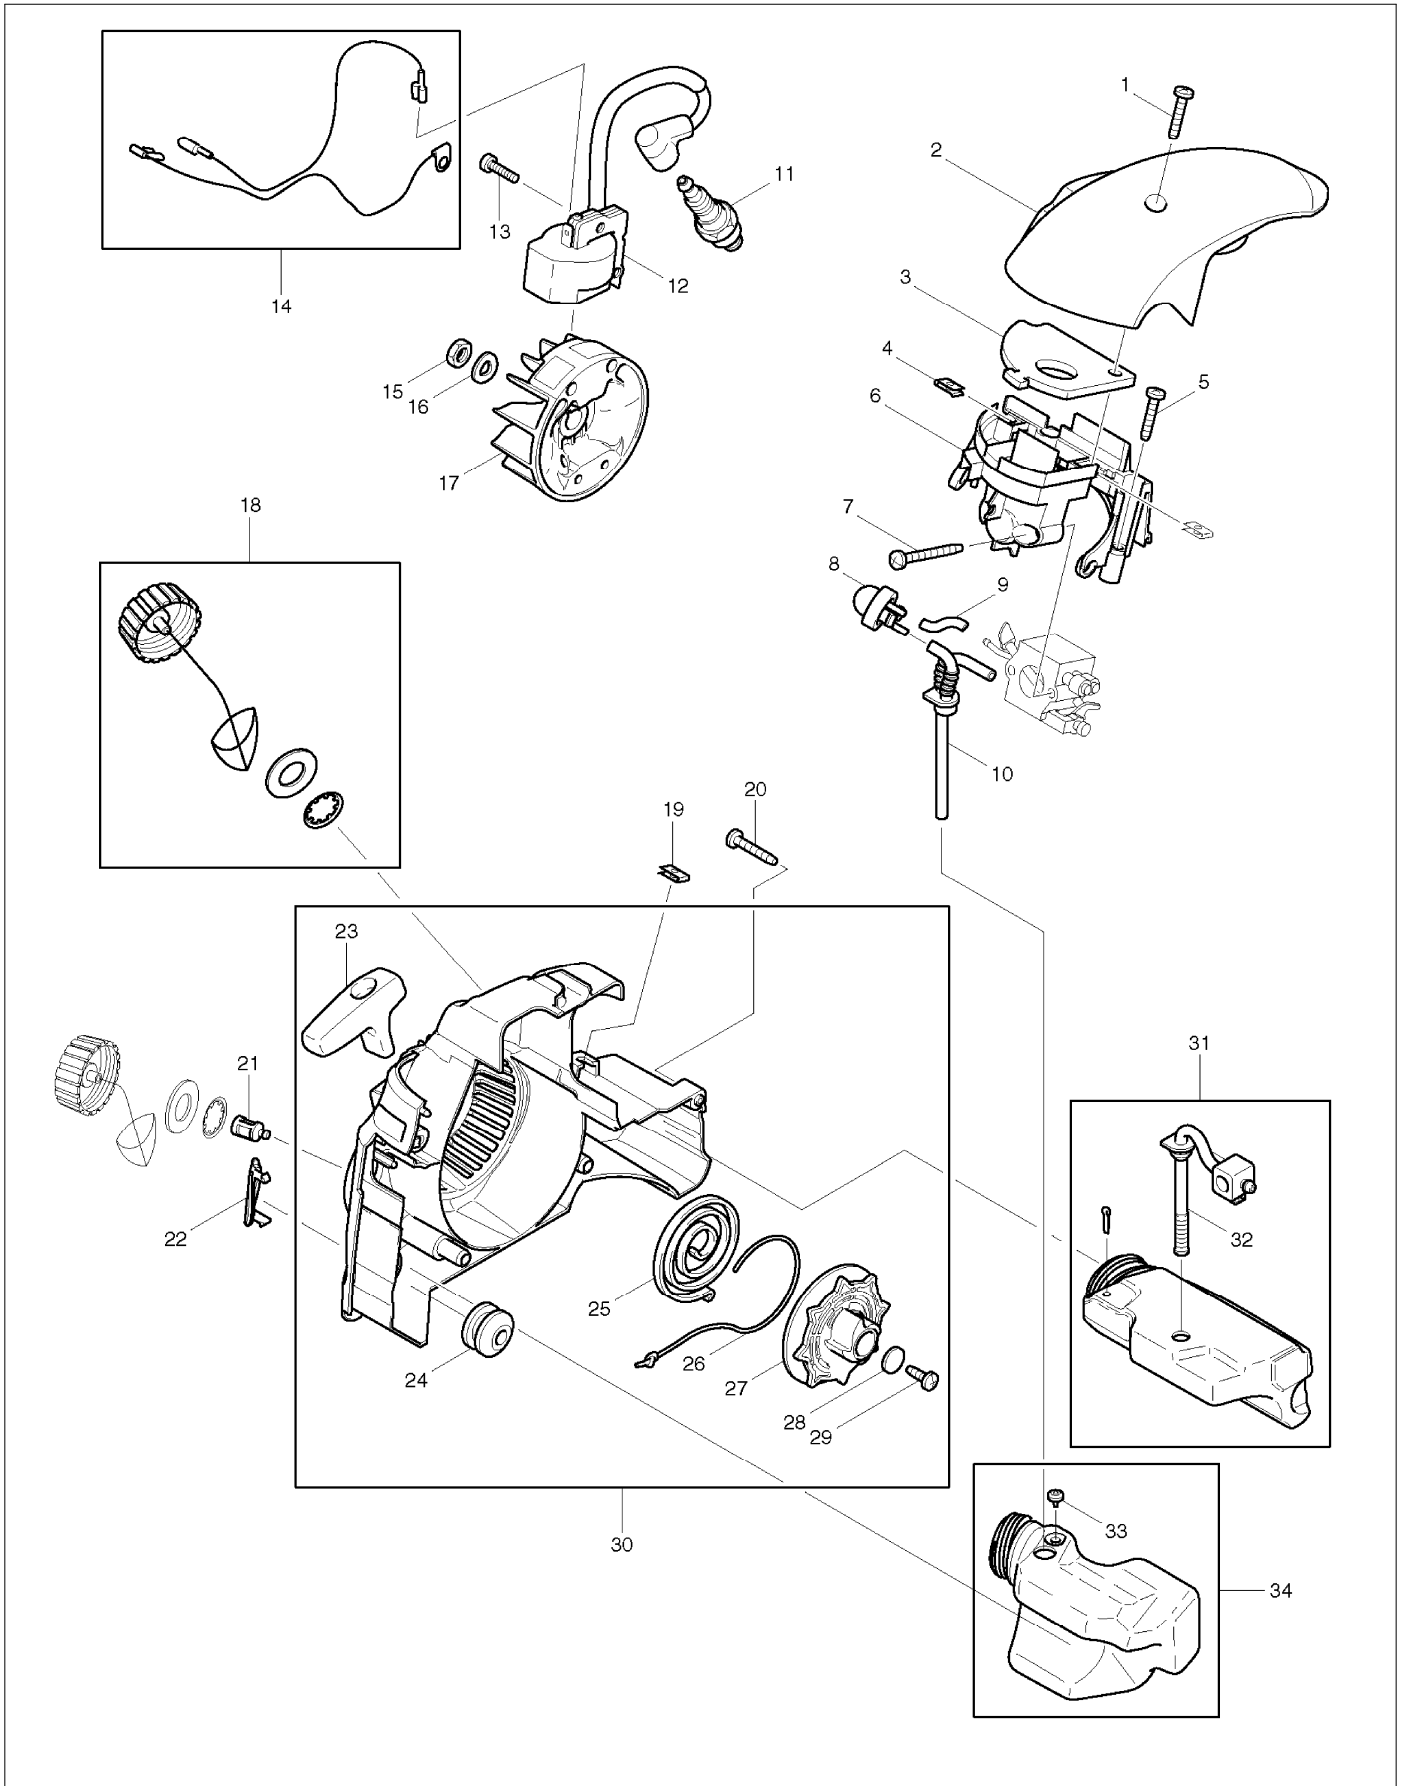

# SPARE PARTS LIST

---

PAGE 3

MODEL NO. DCS34

ITEM	PART NO.	DESCRIPTION	QTY	NOTE
A02	941719131	UNIVERSAL WRENCH	1	

---

# SERVICE DRAWING

MODEL NO. DCS34