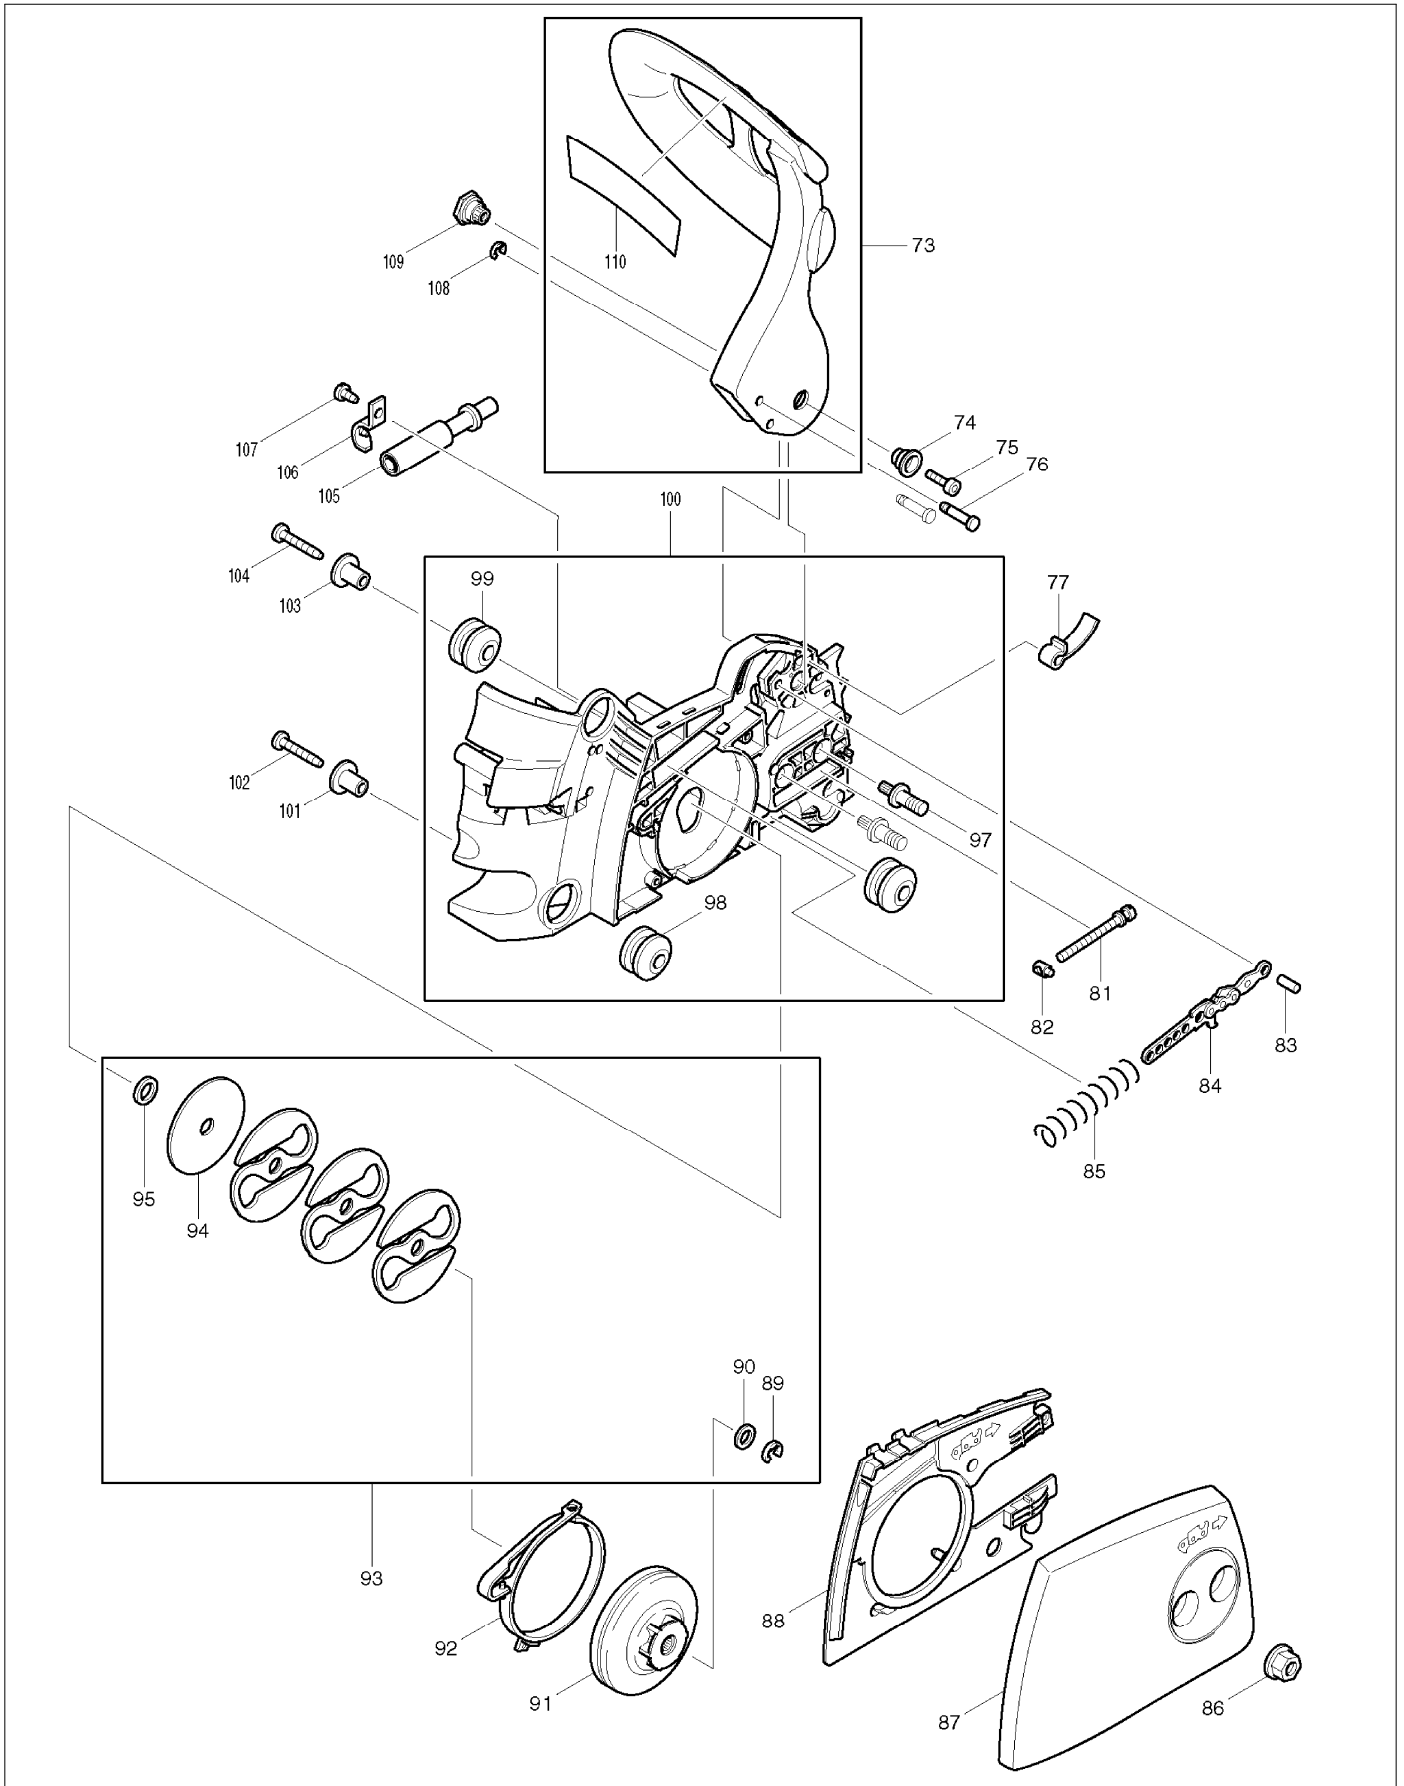

# SPARE PARTS LIST

---

PAGE 3

MODEL NO. DCS34

ITEM	PART NO.	DESCRIPTION	QTY	NOTE
A02	941719131	UNIVERSAL WRENCH	1	

---

# SERVICE DRAWING

MODEL NO. DCS34