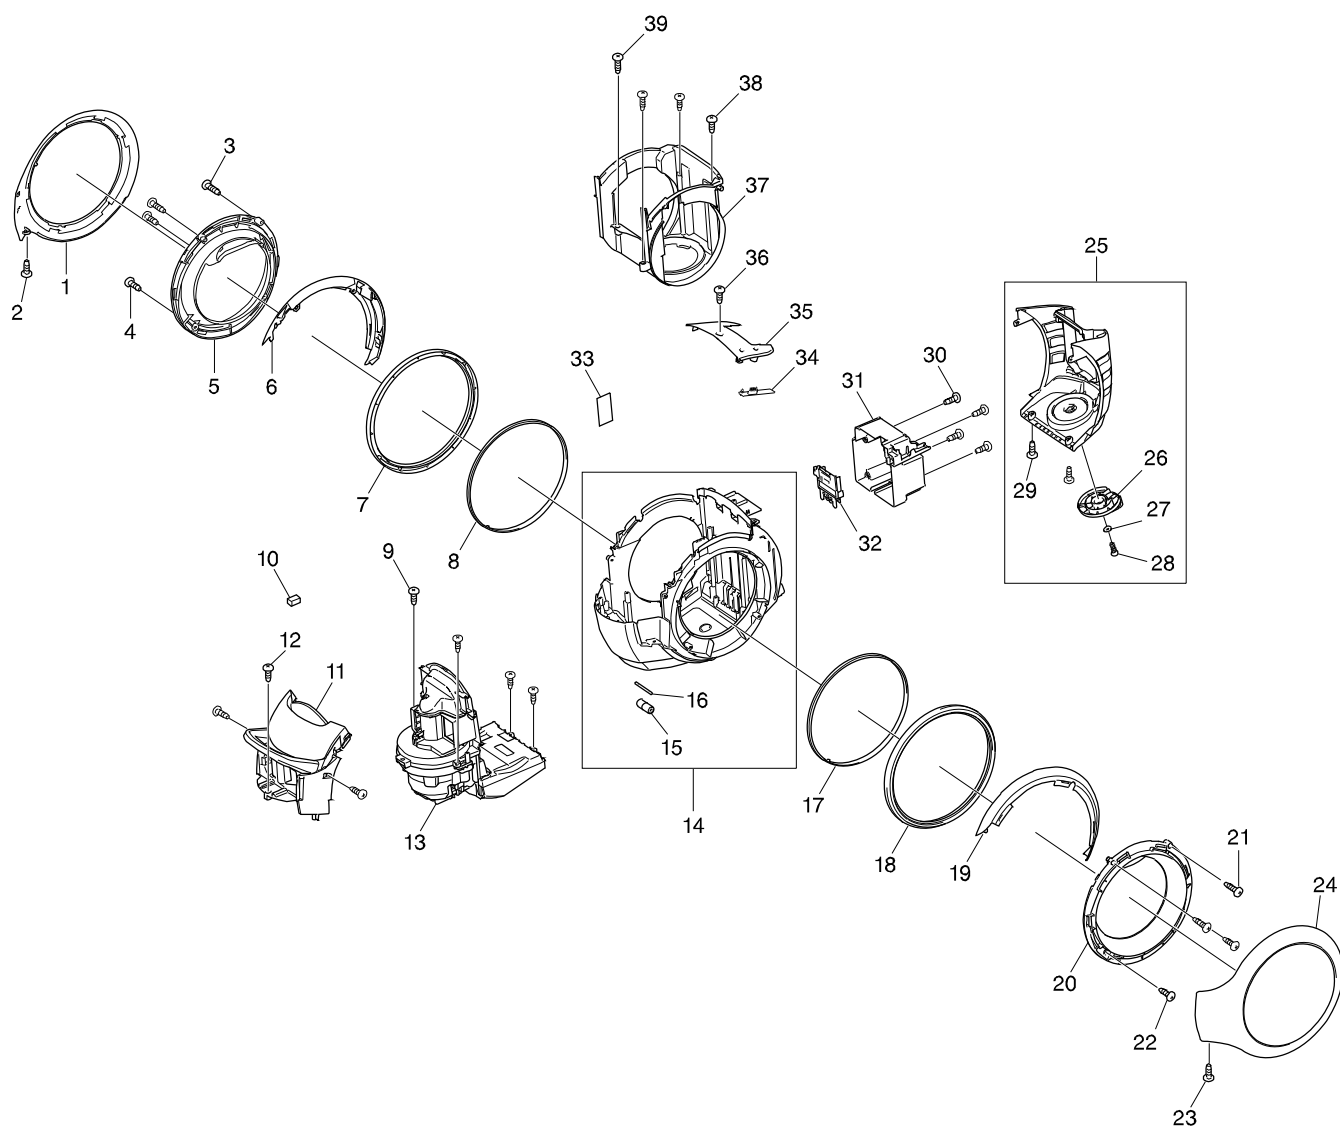

Modellszám DCL501 CORDLESS CYCLONE CLEANER

Tétel	Cikkszám	Megnevezés	Átalak	Menny.	N/O	Opc 1	Opc 2	Megjegyzés
001	SH00000011	BODY DECORATION L		1				
002	SH00000021	SCREW M4X12 BLACK		1				
003	SH00000020	SCREW M4X16 SILVER		2				
004	SH00000019	SCREW M4X12 SILVER		2				
005	SH00000255	WHEEL COVER L		1				
006	SH00000006	UPPER BODY L		1				
007	SH00000002	WHEEL BASE		1				
008	SH00000003	WHEEL GIDE		1				
009	SH00000019	SCREW M4X12 SILVER		4				
010	SH00000051	FERRITE		1				
011	SH00000015	DUCT COVER ASSY		1				
012	SH00000019	SCREW M4X12 SILVER		3				
013	SH00000254	ELECTRIC EQUIPMENT UNIT		1				
014	SH00000005	LOWER BODY 2ND ASSY		1				
D10		INC. 15,16						
015	SH00000057	ROLLER D		1				
016	SH00000047	ROLLER SHAFT D		1				
017	SH00000003	WHEEL GIDE		1				
018	SH00000002	WHEEL BASE		1				
019	SH00000007	UPPER BODY R		1				
020	SH00000256	WHEEL COVER R		1				
021	SH00000020	SCREW M4X16 SILVER		2				
022	SH00000019	SCREW M4X12 SILVER		2				
023	SH00000021	SCREW M4X12 BLACK		1				
024	SH00000257	MAIN TRIM		1				
025	SH00000016	EXHAUST COVER ASSY		1				
D10		INC. 26-29						
026	SH00000048	FREE FRAME ASSY		1				
027	SH00000049	WASHER		1				
028	SH00000050	SPECIAL TAP,SCREW		1				
029	SH00000021	SCREW M4X12 BLACK		2				
030	SH00000019	SCREW M4X12 SILVER		4				
031	SH00000018	BATTERY HOLDER		1				
032	643899-6	TERMINAL		1				
033	SH00000004	SEAL TAPE		1				
034	SH00000017	MK100 LED CIRCUIT ASS		1				
035	SH00000259	LED PANEL ASSY		1				
036	SH00000019	SCREW M4X12 SILVER		1				
037	SH00000008	BODY INNNER		1				
038	SH00000021	SCREW M4X12 BLACK		3				
039	SH00000022	SCREW M4X16 BLACK		1				
040	SH00000024	DUST CUP ASSY		1				
D10		INC. 40-46						
041	SH00000026	CUP COVER ASY		1				
042	SH00000027	CUP FILTER ASSY		1				
043	SH00000028	CUP FRAME ASSY		1				
044	SH00000029	DUST PLATE		1				
045	SH00000031	LOWER DUST CUP ASSY		1				