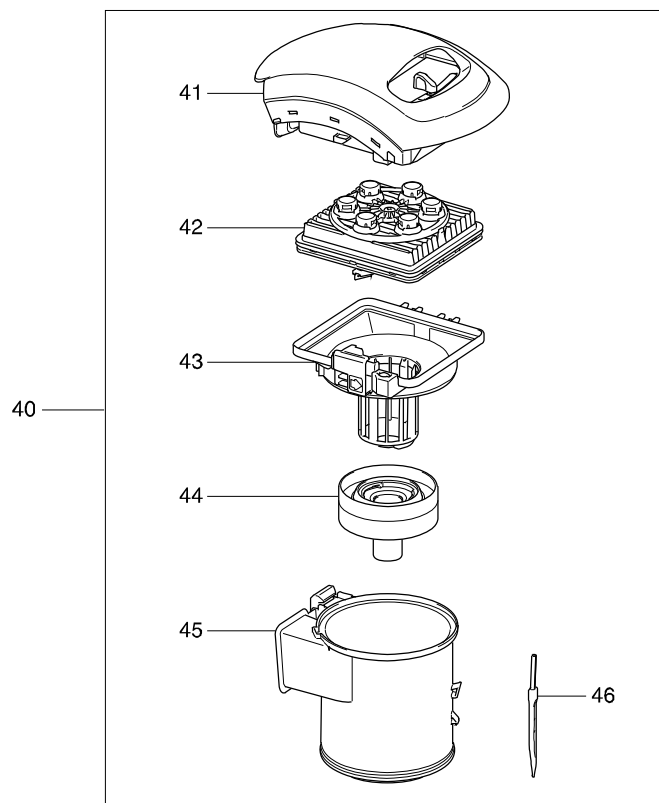

Modellszám DCL501 CORDLESS CYCLONE CLEANER

Tétel	Cikkszám	Megnevezés	Átalak	Menny.	N/O	Opc 1	Opc 2	Megjegyzés
001	SH00000011	BODY DECORATION L		1				
002	SH00000021	SCREW M4X12 BLACK		1				
003	SH00000020	SCREW M4X16 SILVER		2				
004	SH00000019	SCREW M4X12 SILVER		2				
005	SH00000255	WHEEL COVER L		1				
006	SH00000006	UPPER BODY L		1				
007	SH00000002	WHEEL BASE		1				
008	SH00000003	WHEEL GIDE		1				
009	SH00000019	SCREW M4X12 SILVER		4				
010	SH00000051	FERRITE		1				
011	SH00000015	DUCT COVER ASSY		1				
012	SH00000019	SCREW M4X12 SILVER		3				
013	SH00000254	ELECTRIC EQUIPMENT UNIT		1				
014	SH00000005	LOWER BODY 2ND ASSY		1				
D10		INC. 15,16						
015	SH00000057	ROLLER D		1				
016	SH00000047	ROLLER SHAFT D		1				
017	SH00000003	WHEEL GIDE		1				
018	SH00000002	WHEEL BASE		1				
019	SH00000007	UPPER BODY R		1				
020	SH00000256	WHEEL COVER R		1				
021	SH00000020	SCREW M4X16 SILVER		2				
022	SH00000019	SCREW M4X12 SILVER		2				
023	SH00000021	SCREW M4X12 BLACK		1				
024	SH00000257	MAIN TRIM		1				
025	SH00000016	EXHAUST COVER ASSY		1				
D10		INC. 26-29						
026	SH00000048	FREE FRAME ASSY		1				
027	SH00000049	WASHER		1				
028	SH00000050	SPECIAL TAP,SCREW		1				
029	SH00000021	SCREW M4X12 BLACK		2				
030	SH00000019	SCREW M4X12 SILVER		4				
031	SH00000018	BATTERY HOLDER		1				
032	643899-6	TERMINAL		1				
033	SH00000004	SEAL TAPE		1				
034	SH00000017	MK100 LED CIRCUIT ASS		1				
035	SH00000259	LED PANEL ASSY		1				
036	SH00000019	SCREW M4X12 SILVER		1				
037	SH00000008	BODY INNNER		1				
038	SH00000021	SCREW M4X12 BLACK		3				
039	SH00000022	SCREW M4X16 BLACK		1				
040	SH00000024	DUST CUP ASSY		1				
D10		INC. 40-46						
041	SH00000026	CUP COVER ASY		1				
042	SH00000027	CUP FILTER ASSY		1				
043	SH00000028	CUP FRAME ASSY		1				
044	SH00000029	DUST PLATE		1				
045	SH00000031	LOWER DUST CUP ASSY		1				