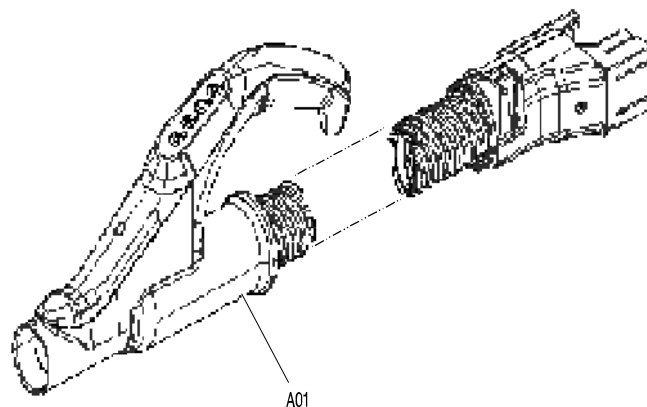

Modellszám DCL501 CORDLESS CYCLONE CLEANER

Tétel	Cikkszám	Megnevezés	Átalak	Menny.	N/O	Opc 1	Opc 2	Megjegyzés
001	SH00000011	BODY DECORATION L		1				
002	SH00000021	SCREW M4X12 BLACK		1				
003	SH00000020	SCREW M4X16 SILVER		2				
004	SH00000019	SCREW M4X12 SILVER		2				
005	SH00000255	WHEEL COVER L		1				
006	SH00000006	UPPER BODY L		1				
007	SH00000002	WHEEL BASE		1				
008	SH00000003	WHEEL GIDE		1				
009	SH00000019	SCREW M4X12 SILVER		4				
010	SH00000051	FERRITE		1				
011	SH00000015	DUCT COVER ASSY		1				
012	SH00000019	SCREW M4X12 SILVER		3				
013	SH00000254	ELECTRIC EQUIPMENT UNIT		1				
014	SH00000005	LOWER BODY 2ND ASSY		1				
D10		INC. 15,16						
015	SH00000057	ROLLER D		1				
016	SH00000047	ROLLER SHAFT D		1				
017	SH00000003	WHEEL GIDE		1				
018	SH00000002	WHEEL BASE		1				
019	SH00000007	UPPER BODY R		1				
020	SH00000256	WHEEL COVER R		1				
021	SH00000020	SCREW M4X16 SILVER		2				
022	SH00000019	SCREW M4X12 SILVER		2				
023	SH00000021	SCREW M4X12 BLACK		1				
024	SH00000257	MAIN TRIM		1				
025	SH00000016	EXHAUST COVER ASSY		1				
D10		INC. 26-29						
026	SH00000048	FREE FRAME ASSY		1				
027	SH00000049	WASHER		1				
028	SH00000050	SPECIAL TAP,SCREW		1				
029	SH00000021	SCREW M4X12 BLACK		2				
030	SH00000019	SCREW M4X12 SILVER		4				
031	SH00000018	BATTERY HOLDER		1				
032	643899-6	TERMINAL		1				
033	SH00000004	SEAL TAPE		1				
034	SH00000017	MK100 LED CIRCUIT ASS		1				
035	SH00000259	LED PANEL ASSY		1				
036	SH00000019	SCREW M4X12 SILVER		1				
037	SH00000008	BODY INNNER		1				
038	SH00000021	SCREW M4X12 BLACK		3				
039	SH00000022	SCREW M4X16 BLACK		1				
040	SH00000024	DUST CUP ASSY		1				
D10		INC. 40-46						
041	SH00000026	CUP COVER ASY		1				
042	SH00000027	CUP FILTER ASSY		1				
043	SH00000028	CUP FRAME ASSY		1				
044	SH00000029	DUST PLATE		1				
045	SH00000031	LOWER DUST CUP ASSY		1				