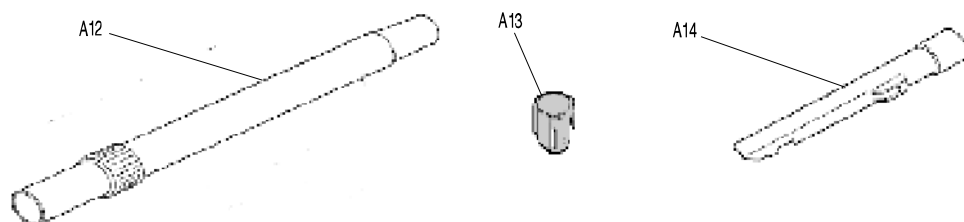

Modellszám DCL501 CORDLESS CYCLONE CLEANER

Tétel	Cikkszám	Megnevezés	Átalak	Menny.	N/O	Opc 1	Opc 2	Megjegyzés
001	SH00000011	BODY DECORATION L		1				
002	SH00000021	SCREW M4X12 BLACK		1				
003	SH00000020	SCREW M4X16 SILVER		2				
004	SH00000019	SCREW M4X12 SILVER		2				
005	SH00000255	WHEEL COVER L		1				
006	SH00000006	UPPER BODY L		1				
007	SH00000002	WHEEL BASE		1				
008	SH00000003	WHEEL GIDE		1				
009	SH00000019	SCREW M4X12 SILVER		4				
010	SH00000051	FERRITE		1				
011	SH00000015	DUCT COVER ASSY		1				
012	SH00000019	SCREW M4X12 SILVER		3				
013	SH00000254	ELECTRIC EQUIPMENT UNIT		1				
014	SH00000005	LOWER BODY 2ND ASSY		1				
D10		INC. 15,16						
015	SH00000057	ROLLER D		1				
016	SH00000047	ROLLER SHAFT D		1				
017	SH00000003	WHEEL GIDE		1				
018	SH00000002	WHEEL BASE		1				
019	SH00000007	UPPER BODY R		1				
020	SH00000256	WHEEL COVER R		1				
021	SH00000020	SCREW M4X16 SILVER		2				
022	SH00000019	SCREW M4X12 SILVER		2				
023	SH00000021	SCREW M4X12 BLACK		1				
024	SH00000257	MAIN TRIM		1				
025	SH00000016	EXHAUST COVER ASSY		1				
D10		INC. 26-29						
026	SH00000048	FREE FRAME ASSY		1				
027	SH00000049	WASHER		1				
028	SH00000050	SPECIAL TAP,SCREW		1				
029	SH00000021	SCREW M4X12 BLACK		2				
030	SH00000019	SCREW M4X12 SILVER		4				
031	SH00000018	BATTERY HOLDER		1				
032	643899-6	TERMINAL		1				
033	SH00000004	SEAL TAPE		1				
034	SH00000017	MK100 LED CIRCUIT ASS		1				
035	SH00000259	LED PANEL ASSY		1				
036	SH00000019	SCREW M4X12 SILVER		1				
037	SH00000008	BODY INNNER		1				
038	SH00000021	SCREW M4X12 BLACK		3				
039	SH00000022	SCREW M4X16 BLACK		1				
040	SH00000024	DUST CUP ASSY		1				
D10		INC. 40-46						
041	SH00000026	CUP COVER ASY		1				
042	SH00000027	CUP FILTER ASSY		1				
043	SH00000028	CUP FRAME ASSY		1				
044	SH00000029	DUST PLATE		1				
045	SH00000031	LOWER DUST CUP ASSY		1				