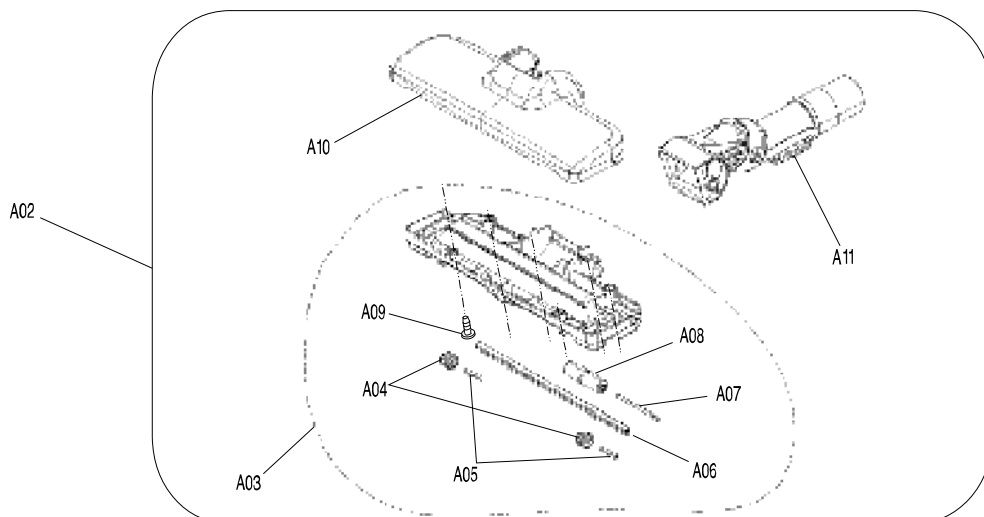

Modellszám DCL501 CORDLESS CYCLONE CLEANER

Tétel	Cikkszám	Megnevezés	Átalak	Menny.	N/O	Opc 1	Opc 2	Megjegyzés
001	SH00000011	BODY DECORATION L		1				
002	SH00000021	SCREW M4X12 BLACK		1				
003	SH00000020	SCREW M4X16 SILVER		2				
004	SH00000019	SCREW M4X12 SILVER		2				
005	SH00000255	WHEEL COVER L		1				
006	SH00000006	UPPER BODY L		1				
007	SH00000002	WHEEL BASE		1				
008	SH00000003	WHEEL GIDE		1				
009	SH00000019	SCREW M4X12 SILVER		4				
010	SH00000051	FERRITE		1				
011	SH00000015	DUCT COVER ASSY		1				
012	SH00000019	SCREW M4X12 SILVER		3				
013	SH00000254	ELECTRIC EQUIPMENT UNIT		1				
014	SH00000005	LOWER BODY 2ND ASSY		1				
D10		INC. 15,16						
015	SH00000057	ROLLER D		1				
016	SH00000047	ROLLER SHAFT D		1				
017	SH00000003	WHEEL GIDE		1				
018	SH00000002	WHEEL BASE		1				
019	SH00000007	UPPER BODY R		1				
020	SH00000256	WHEEL COVER R		1				
021	SH00000020	SCREW M4X16 SILVER		2				
022	SH00000019	SCREW M4X12 SILVER		2				
023	SH00000021	SCREW M4X12 BLACK		1				
024	SH00000257	MAIN TRIM		1				
025	SH00000016	EXHAUST COVER ASSY		1				
D10		INC. 26-29						
026	SH00000048	FREE FRAME ASSY		1				
027	SH00000049	WASHER		1				
028	SH00000050	SPECIAL TAP,SCREW		1				
029	SH00000021	SCREW M4X12 BLACK		2				
030	SH00000019	SCREW M4X12 SILVER		4				
031	SH00000018	BATTERY HOLDER		1				
032	643899-6	TERMINAL		1				
033	SH00000004	SEAL TAPE		1				
034	SH00000017	MK100 LED CIRCUIT ASS		1				
035	SH00000259	LED PANEL ASSY		1				
036	SH00000019	SCREW M4X12 SILVER		1				
037	SH00000008	BODY INNNER		1				
038	SH00000021	SCREW M4X12 BLACK		3				
039	SH00000022	SCREW M4X16 BLACK		1				
040	SH00000024	DUST CUP ASSY		1				
D10		INC. 40-46						
041	SH00000026	CUP COVER ASY		1				
042	SH00000027	CUP FILTER ASSY		1				
043	SH00000028	CUP FRAME ASSY		1				
044	SH00000029	DUST PLATE		1				
045	SH00000031	LOWER DUST CUP ASSY		1				