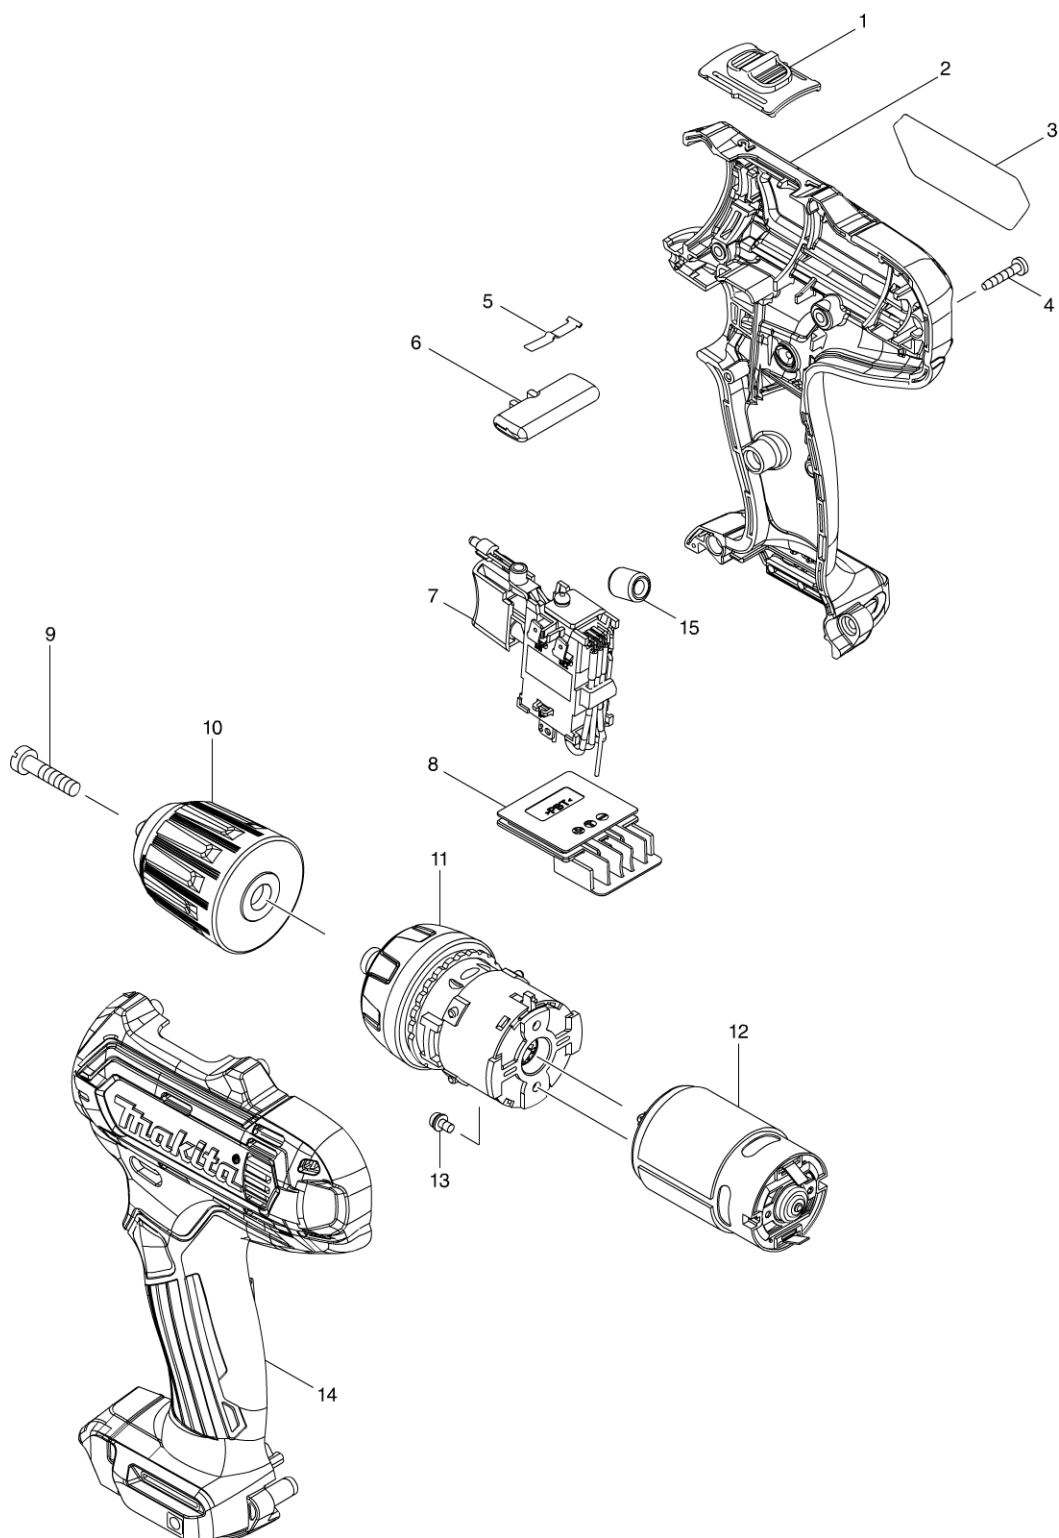

# Modellszám DF331D CORDLESS DRIVER DRILL

# Modellszám DF331D CORDLESS DRIVER DRILL

Oldal 1 / 1

Tétel	Cikkszám	Megnevezés	Átala	Menny.	N/O	Opc 1	Opc 2	Megjegyzés
001	126233-0	SPEED CHANGE LEVER ASSEMBLY		1				
C10	231433-0	COMPRESSION SPRING 4		2				
002	183B50-3	HOUSING SET		1				
C10	252126-6	HEX. LOCKING NUT M4-7		2				
D10		INC. 14						
003	851H36-8	DF331D NAME PLATE		1				
004	266429-2	TAPPING SCREW 3X16		9				
005	232239-9	LEAF SPRING		1				
006	456039-5	F/R CHANGE LEVER		1				
007	632F42-8	SWITCH UNIT		1				
C10	620463-0	LED CIRCUIT		1				
C20	632F65-6	LINE FILTER UNIT		1				
008	644813-5	TERMINAL		1				
009	251451-2	- PAN HEAD SCREW M5X22		1				
010	763228-8	KEYLESS DRILL CHUCK 10		1				
011	123503-8	GEAR ASS'Y		1				
012	629169-7	DC MOTOR		1				
013	911003-8	PAN HEAD SCREW M3X6		2				
014	183B50-3	HOUSING SET		1				
C10	252126-6	HEX. LOCKING NUT M4-7		2				
D10		INC. 2						
015	688164-6	LINE FILTER		1				
A01	251314-2	+ SCREW M4X12		1				
A02	346909-5	HOOK		1				
A03	784244-7	+ BIT 2-50		1				
A04B	456128-6	BATTERY COVER		1				
A04C	456128-6	BATTERY COVER		1				
A05B	***DC10SA	DC10SA BATTERY CHARGER		1				
D10		COMPO-PARTS						
A05C	***DC10SA	DC10SA BATTERY CHARGER		1				
D10		COMPO-PARTS						
A06B	197394-3	BATTERY BL1020B SET		2				
A06C	197402-0	BATTERY BL1040B SET		2				
A07B	821661-1	PLASTIC CARRYING CASE		1				
C10	417724-5	LATCH		2				
A07C	821661-1	PLASTIC CARRYING CASE		1				
C10	417724-5	LATCH		2				