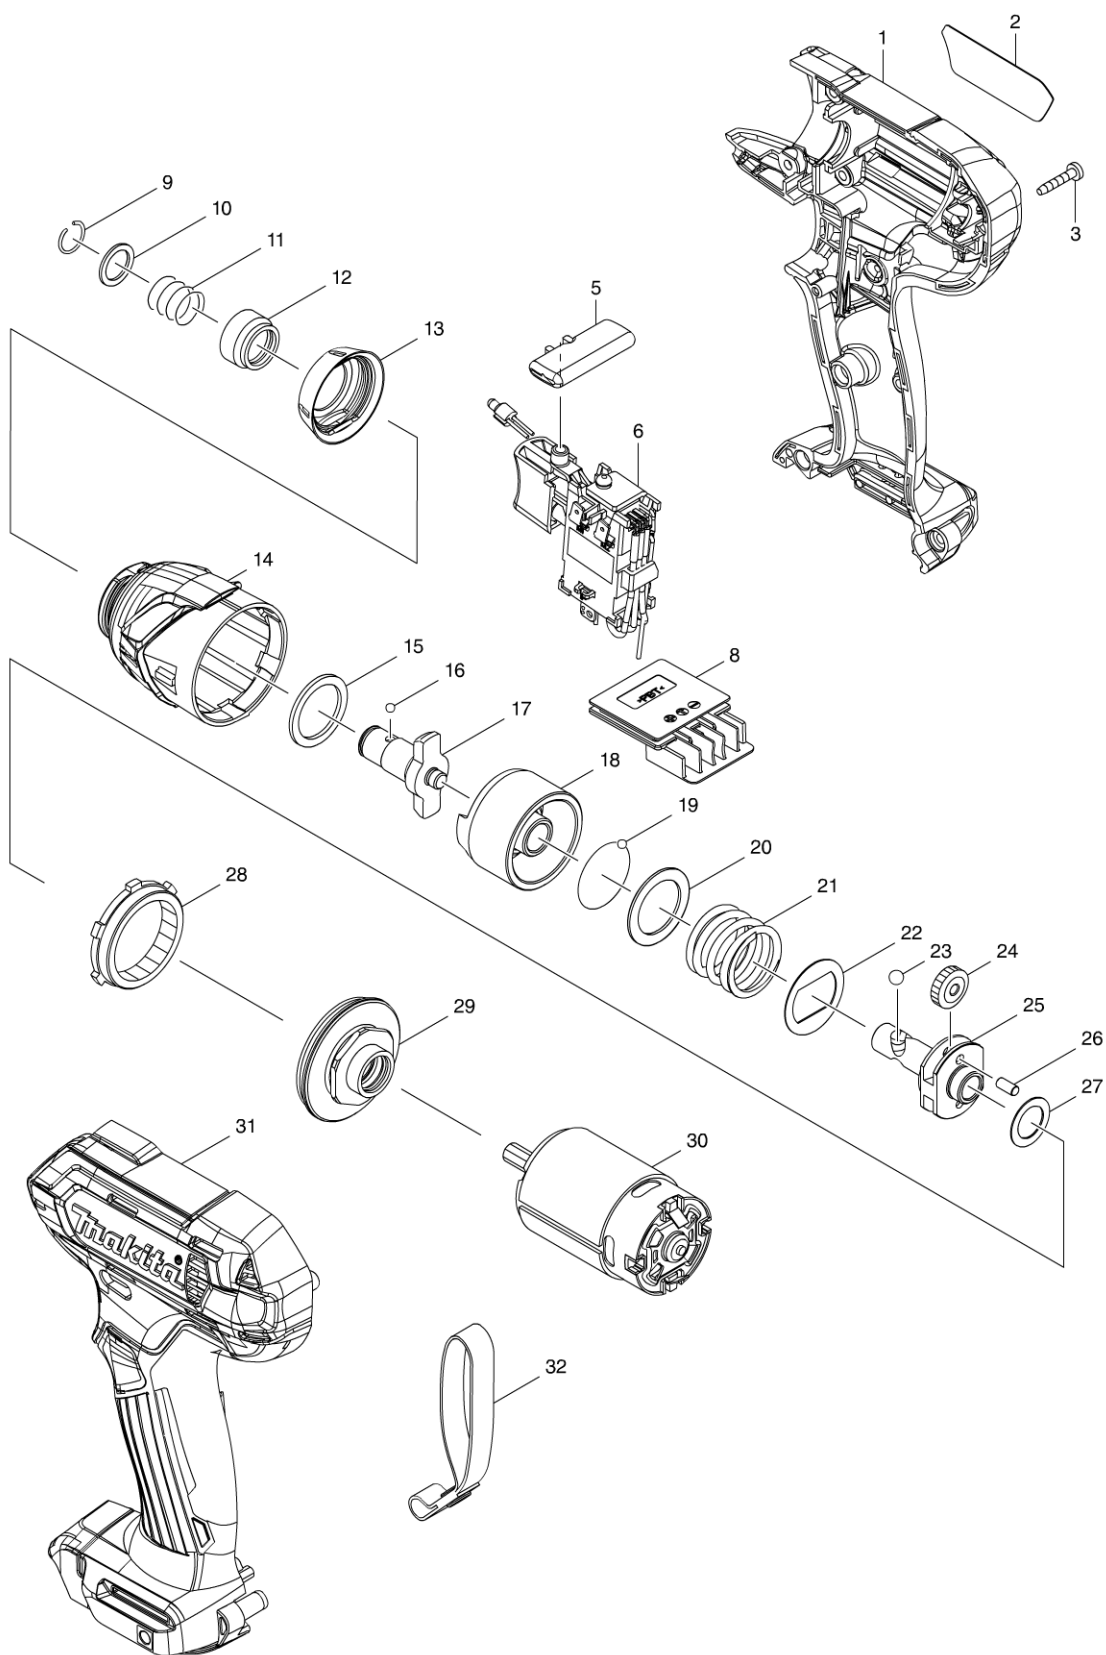

Modellszám TD110D CORDLESS IMPACT DRIVER

Modellszám TD110D CORDLESS IMPACT DRIVER

Oldal 1 / 2

Tétel	Cikkszám	Megnevezés	Átala	Menny.	N/O	Opc 1	Opc 2	Megjegyzés
001	183B49-8	HOUSING SET		1				
C10	252126-6	HEX. LOCKING NUT M4-7		2				
D10		INC. 31						
002	851G86-7	TD110D NAME PLATE		1				
003	266429-2	TAPPING SCREW 3X16		8				
005	456039-5	F/R CHANGE LEVER		1				
006	632F42-8	SWITCH UNIT		1				
C10	620463-0	LED CIRCUIT		1				
C20	632F64-8	LINE FILTER UNIT		1				
008	644813-5	TERMINAL		1				
009	231965-7	RING SPRING 10		1				
010	267143-3	FLAT WASHER 11		1				
011	233005-7	COMPRESSION SPRING 13		1				
012	324711-6	BIT SLEEVE		1				
013	424737-9	BUMPER		1				
014	143277-5	HAMMER CASE COMPLETE		1				
015	261140-1	NYLON WASHER 20		1				
016	216019-1	STEEL BALL 3		2				
017	324895-0	ANVIL M		1				
018	324894-2	HAMMER		1				
019	216019-1	STEEL BALL 3		24				
020	267380-9	FLAT WASHER 20		1				
021	234064-4	COMPRESSION SPRING 21		1				
022	267813-4	WASHER 21		1				
023	216002-8	STEEL BALL 4.8		2				
024	227213-0	SPUR GEAR 17		2				
025	324897-6	SPINDLE		1				
026	268217-3	PIN 3.5		2				
027	253052-2	FLAT WASHER 12		1				
028	227215-6	INTERNAL GEAR 43		1				
029	158671-8	BEARING BOX COMPLETE		1				
030	629163-9	DC MOTOR		1				
031	183B49-8	HOUSING SET		1				
C10	252126-6	HEX. LOCKING NUT M4-7		2				
D10		INC. 1						
033	688164-6	LINE FILTER		1				
A01	266622-8	+ TRUSS HEAD SCREW M4X12		1				
A02	346909-5	HOOK		1				
A03	784244-7	+ BIT 2-50		1				
A04B	456128-6	BATTERY COVER		1				
A04C	456128-6	BATTERY COVER		1				
A05B	***DC10SA	DC10SA BATTERY CHARGER		1				
D10		COMPO-PARTS						
A05C	***DC10SA	DC10SA BATTERY CHARGER		1				
D10		COMPO-PARTS						
A06B	197394-3	BATTERY BL1020B SET		2				
A06C	197402-0	BATTERY BL1040B SET		2				
A07B	821661-1	PLASTIC CARRYING CASE		1				

Kérem az alkatrészt cikkszámmal rendelje meg.

Dátum nyomtatása 2015/11/05