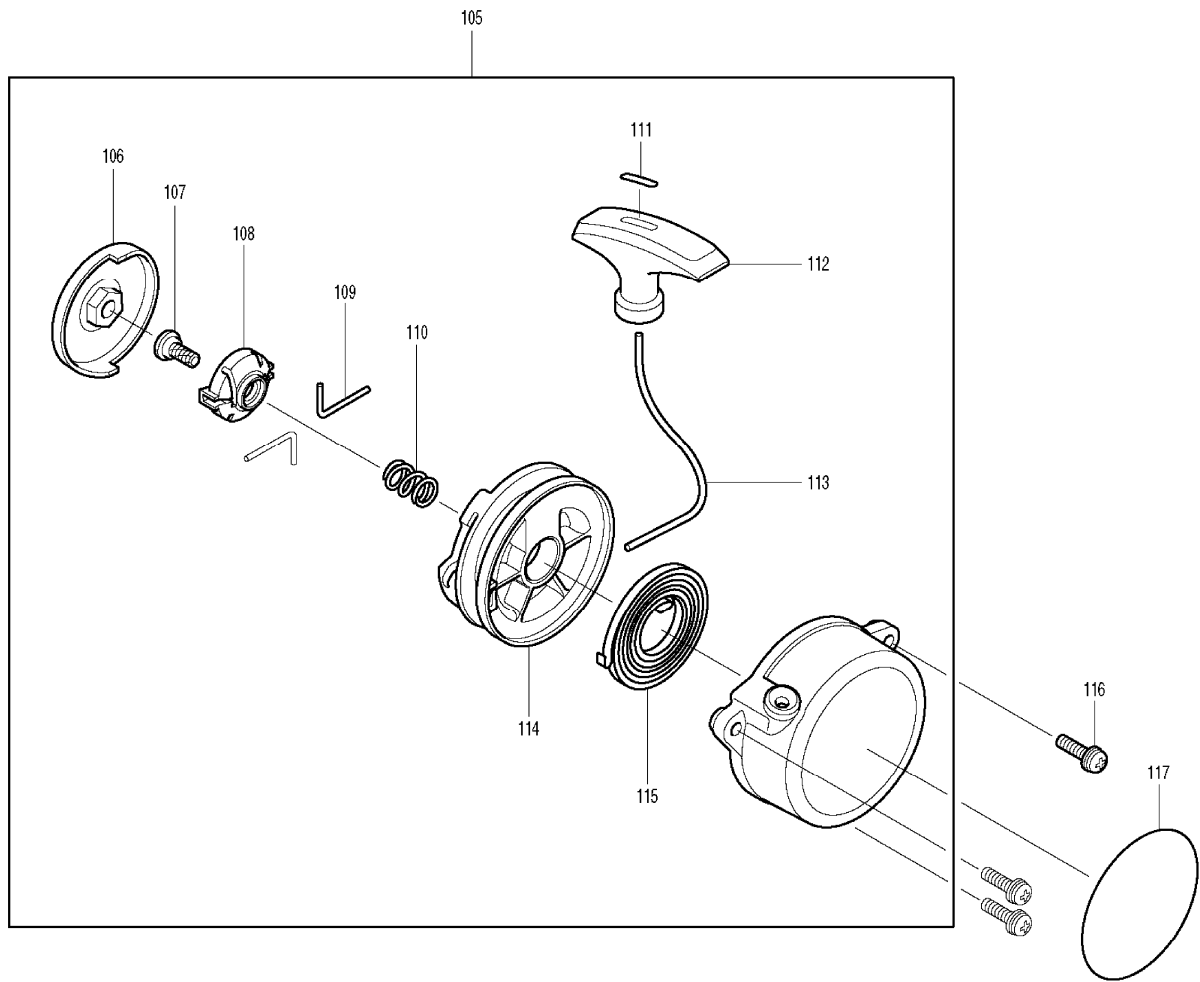

SERVICE DRAWING

MODEL NO. BBX7600