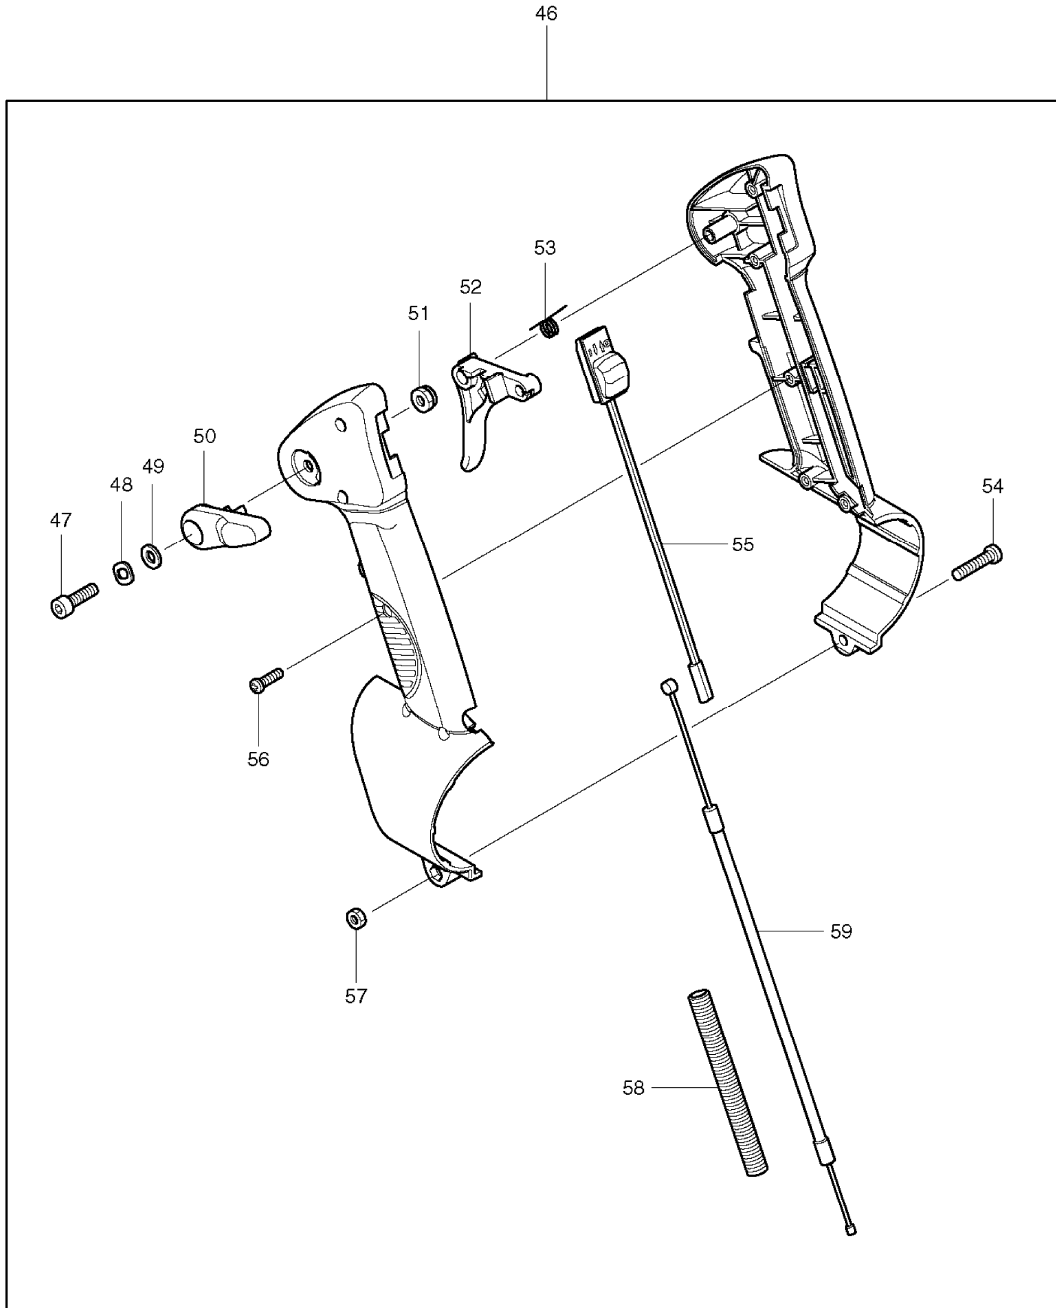

SERVICE DRAWING

MODEL NO. BBX7600