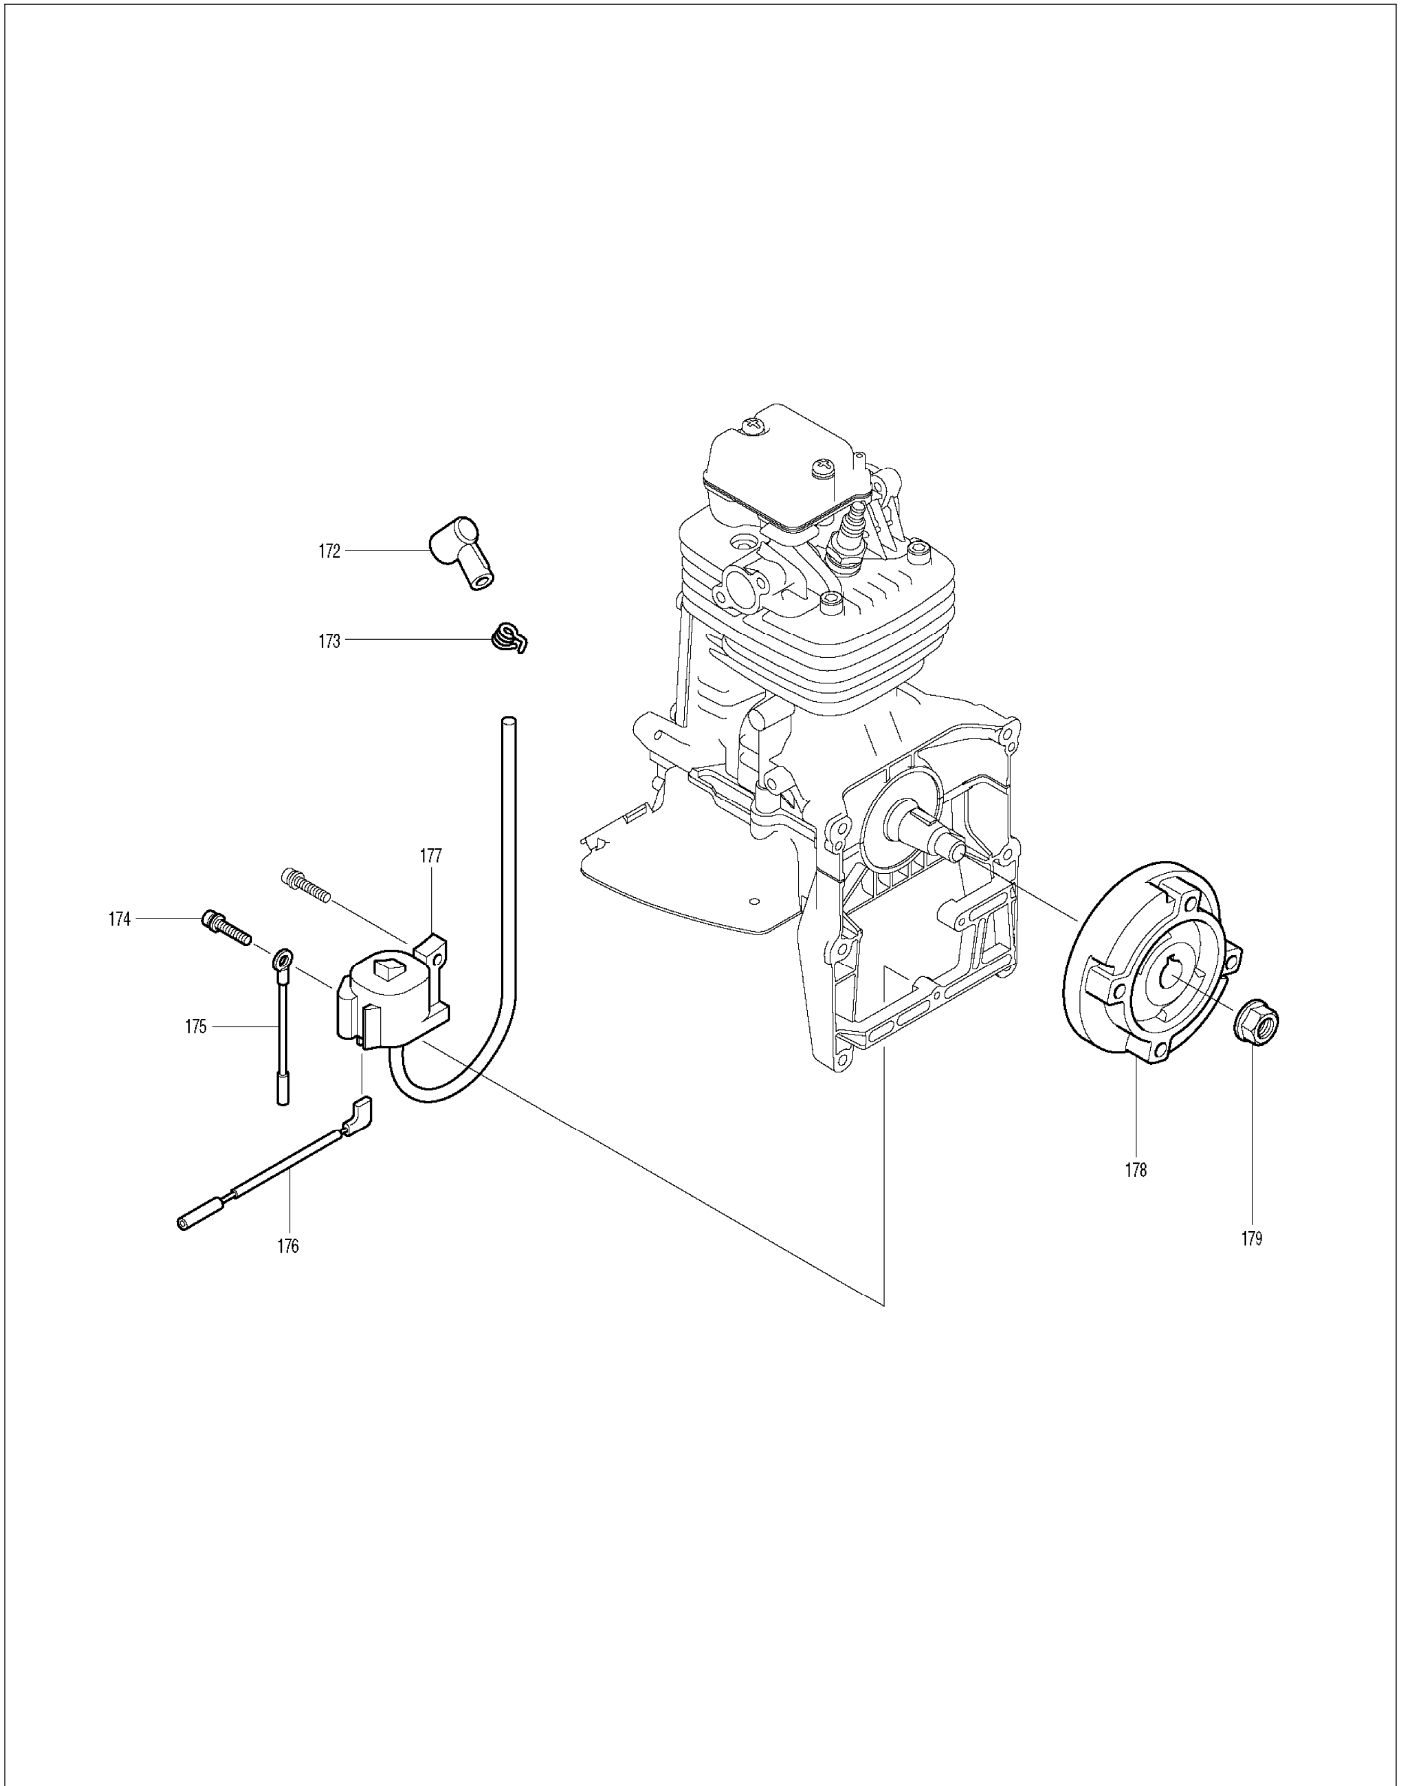

SERVICE DRAWING

MODEL NO. BBX7600