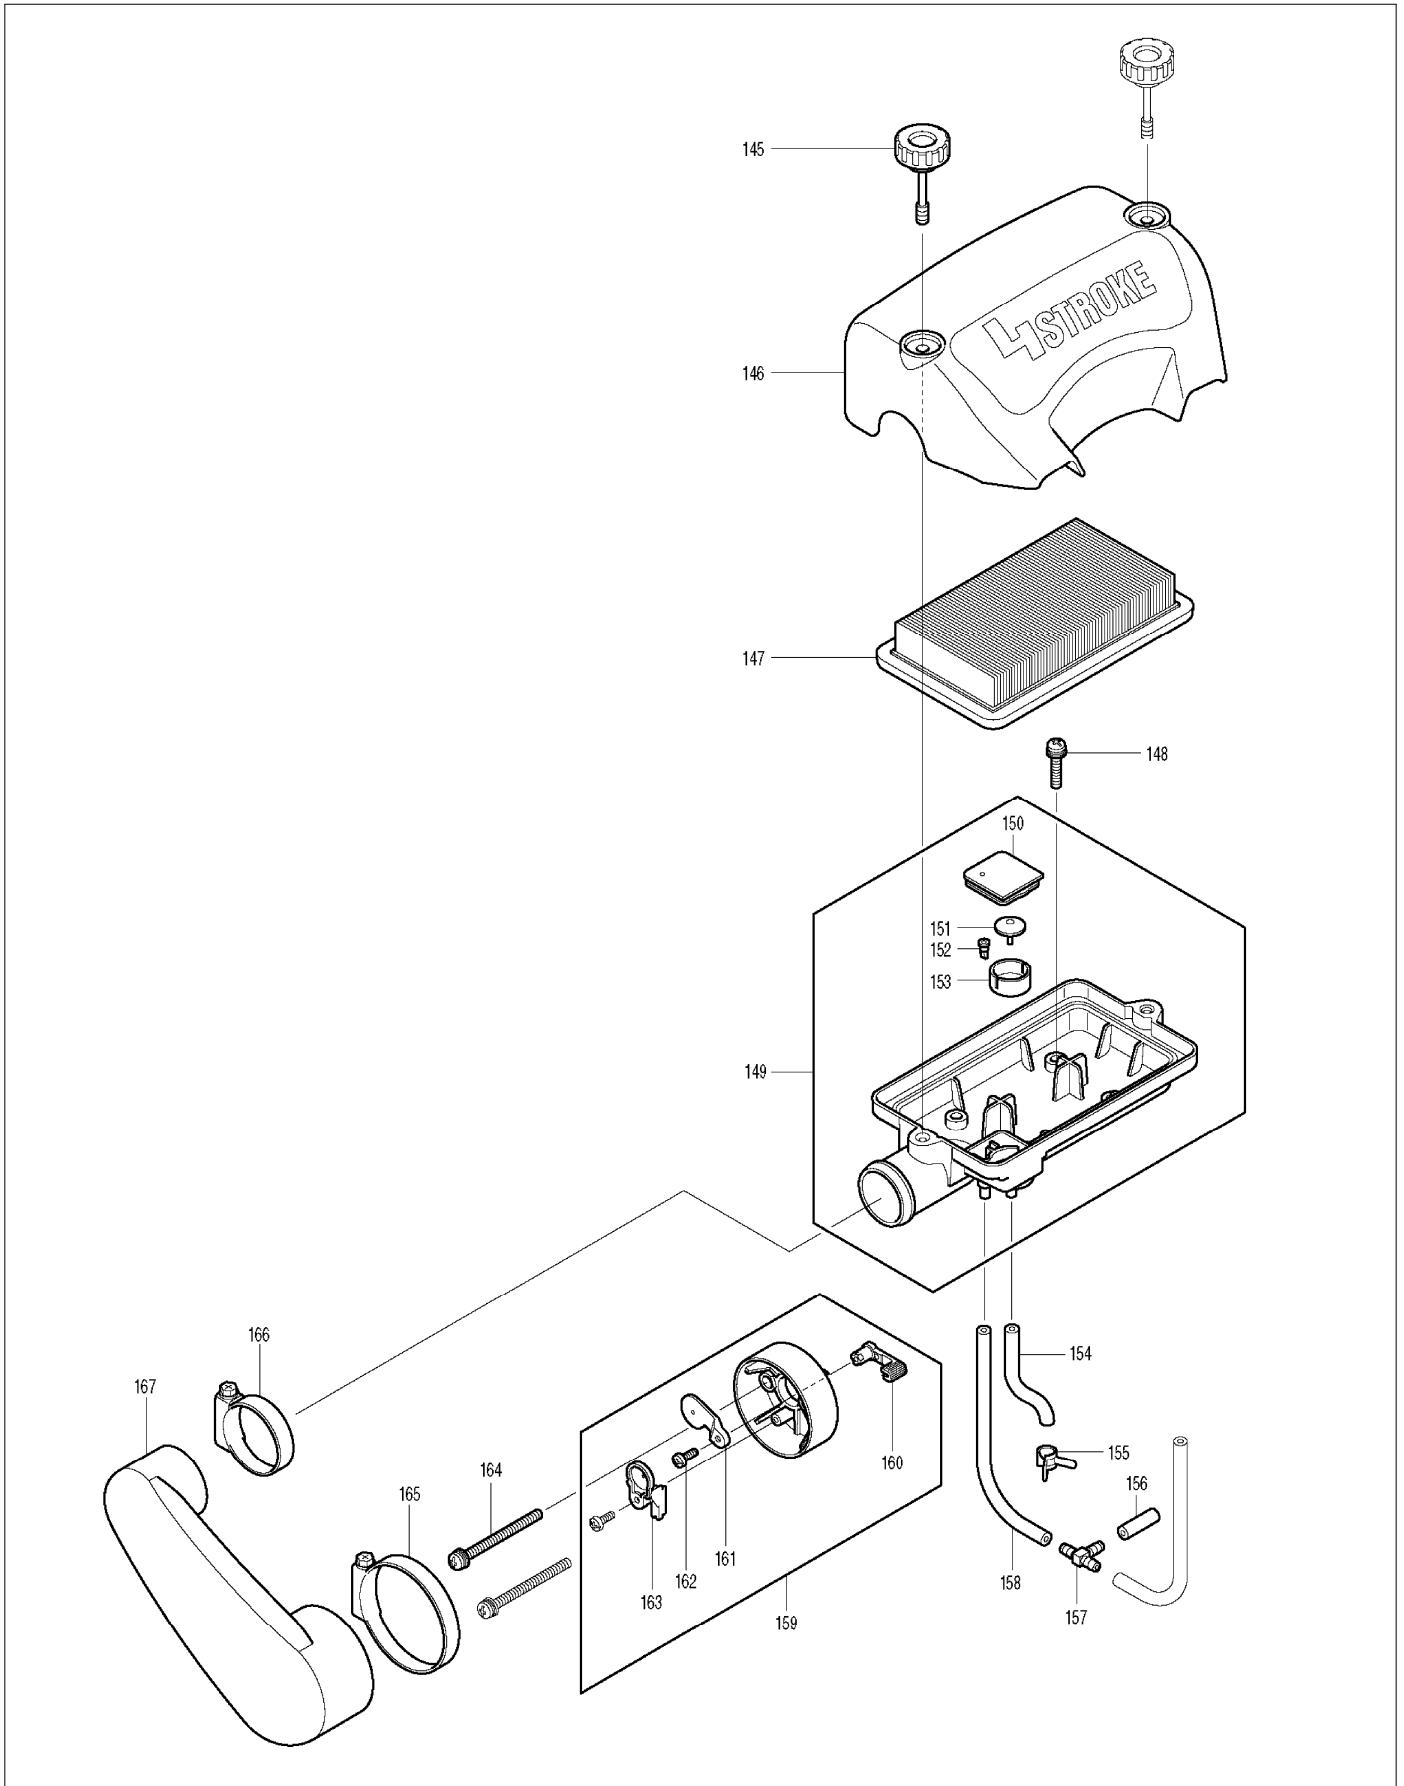

SERVICE DRAWING

MODEL NO. BBX7600