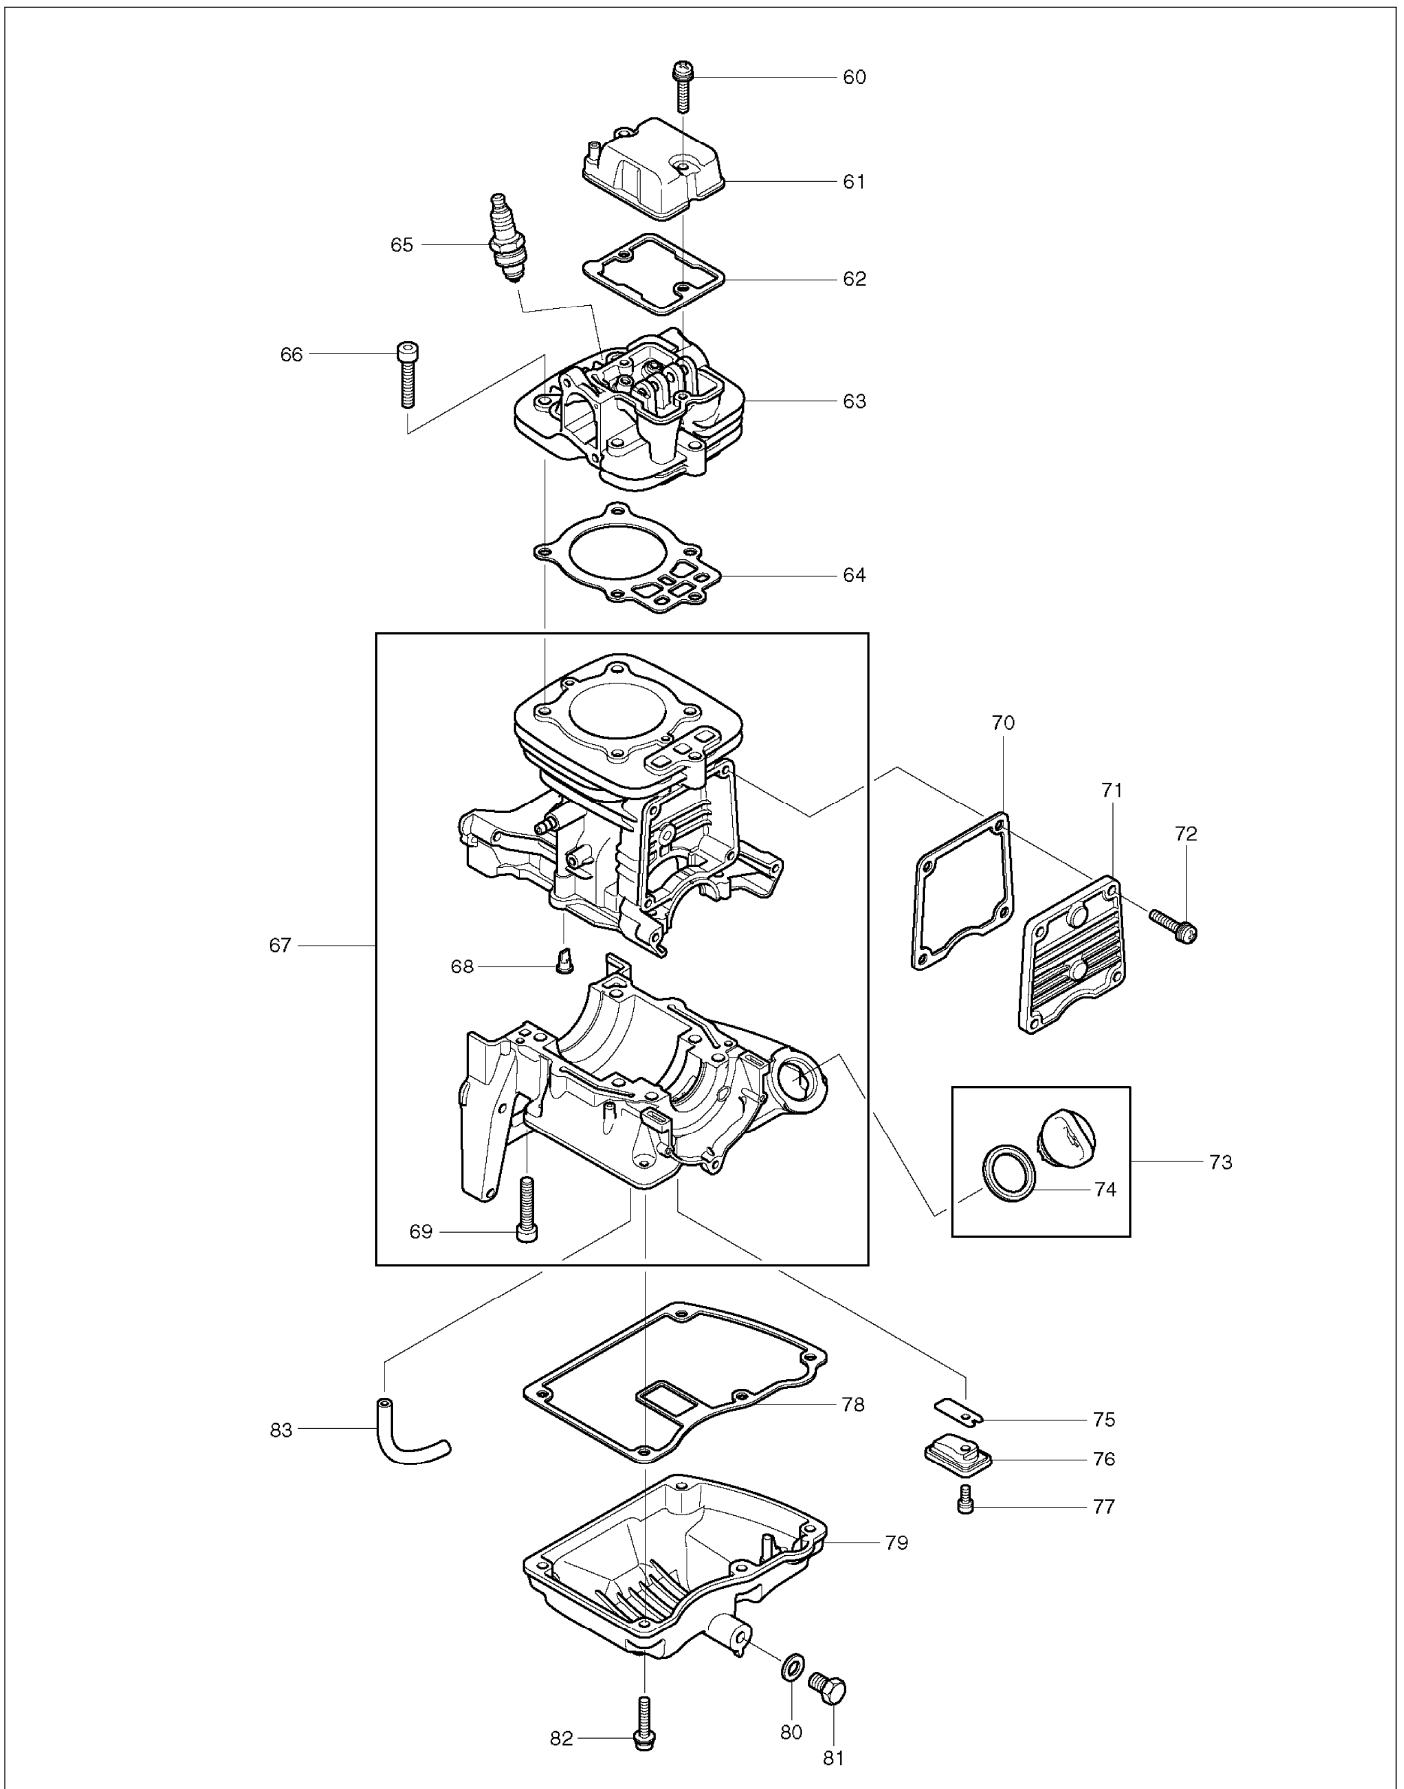

SERVICE DRAWING

MODEL NO. BBX7600