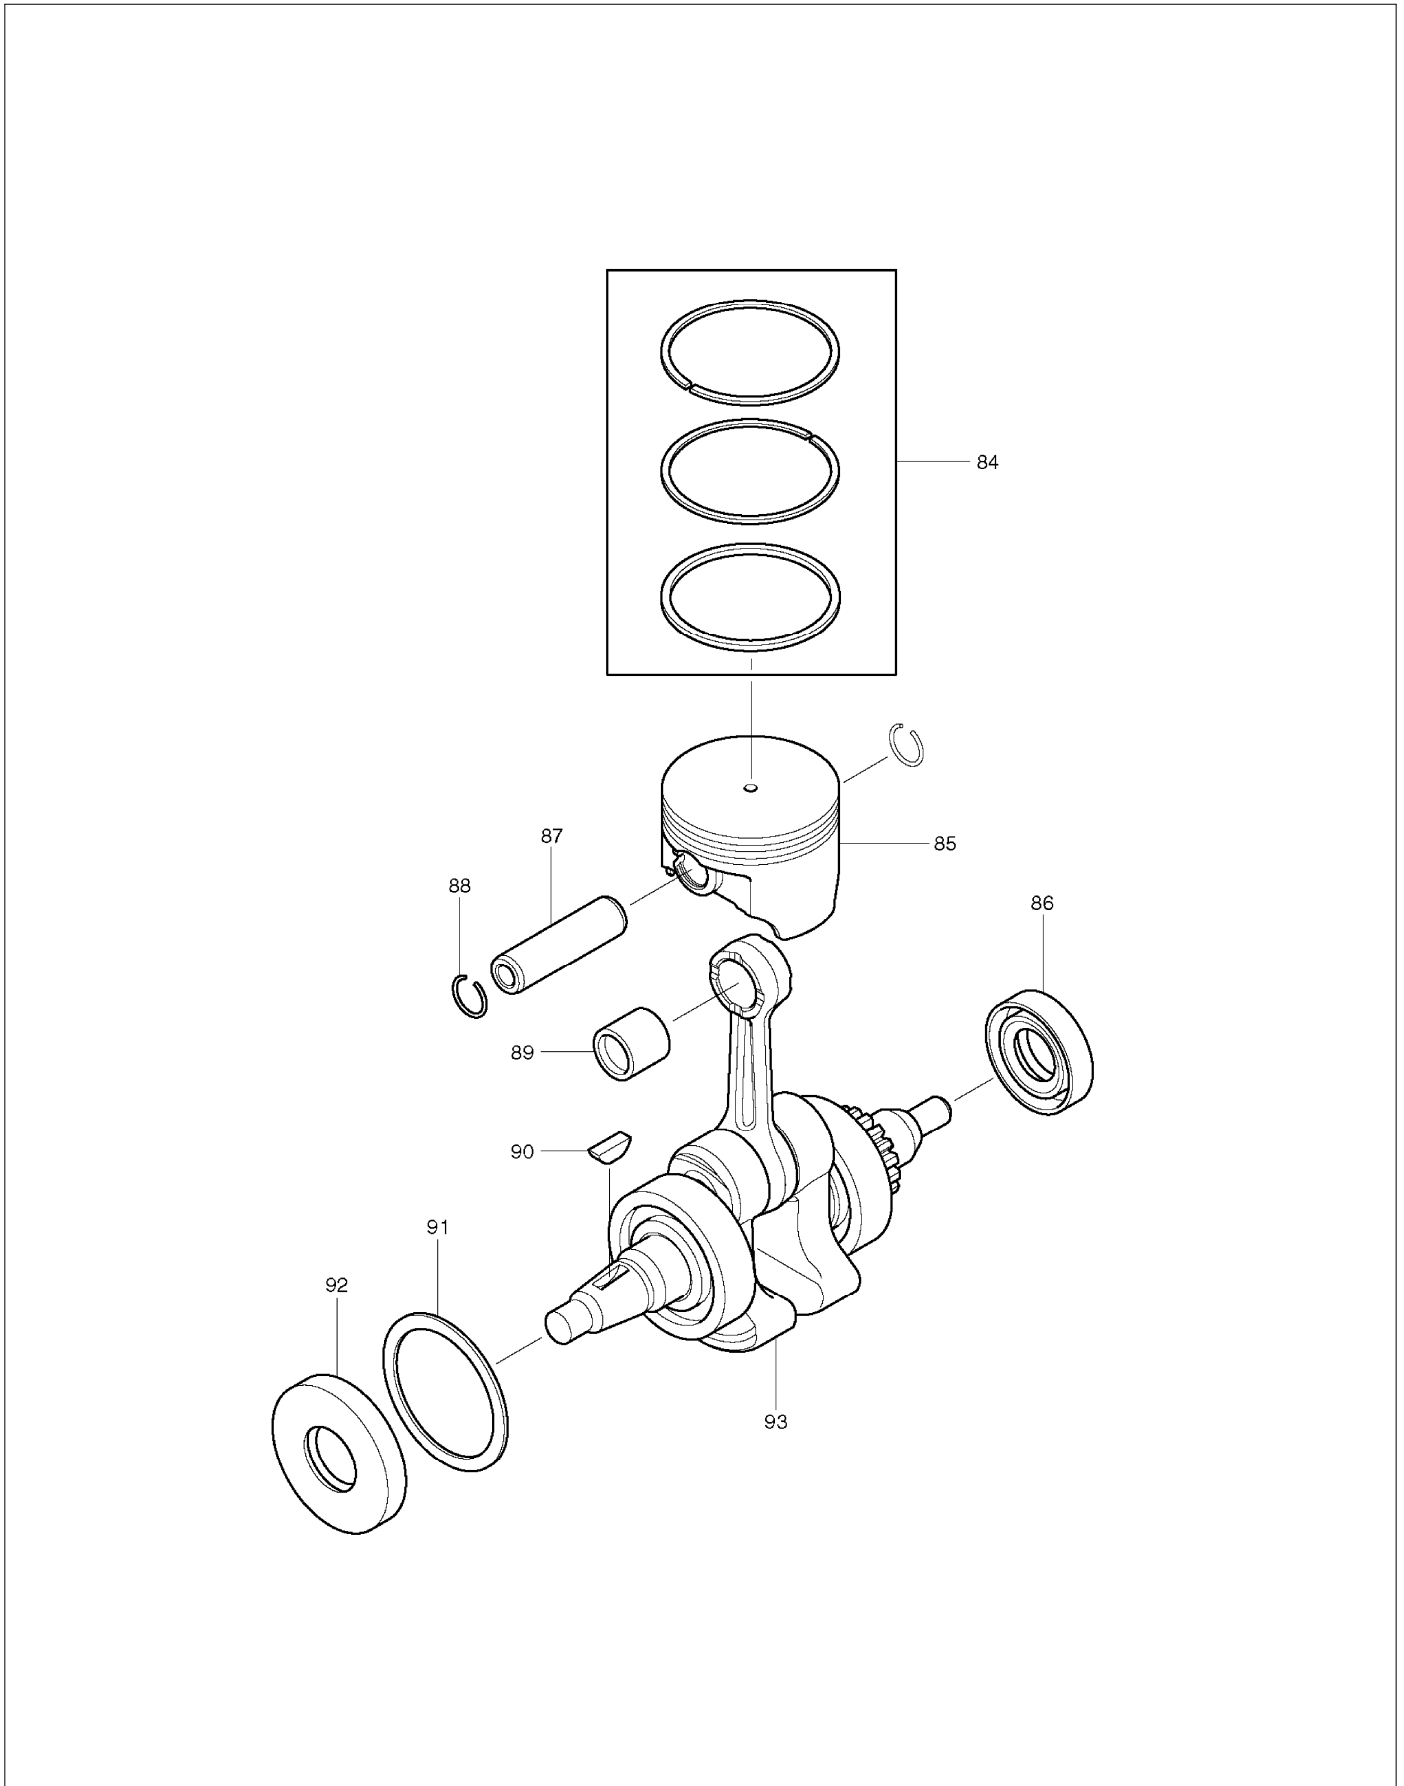

SERVICE DRAWING

MODEL NO. BBX7600