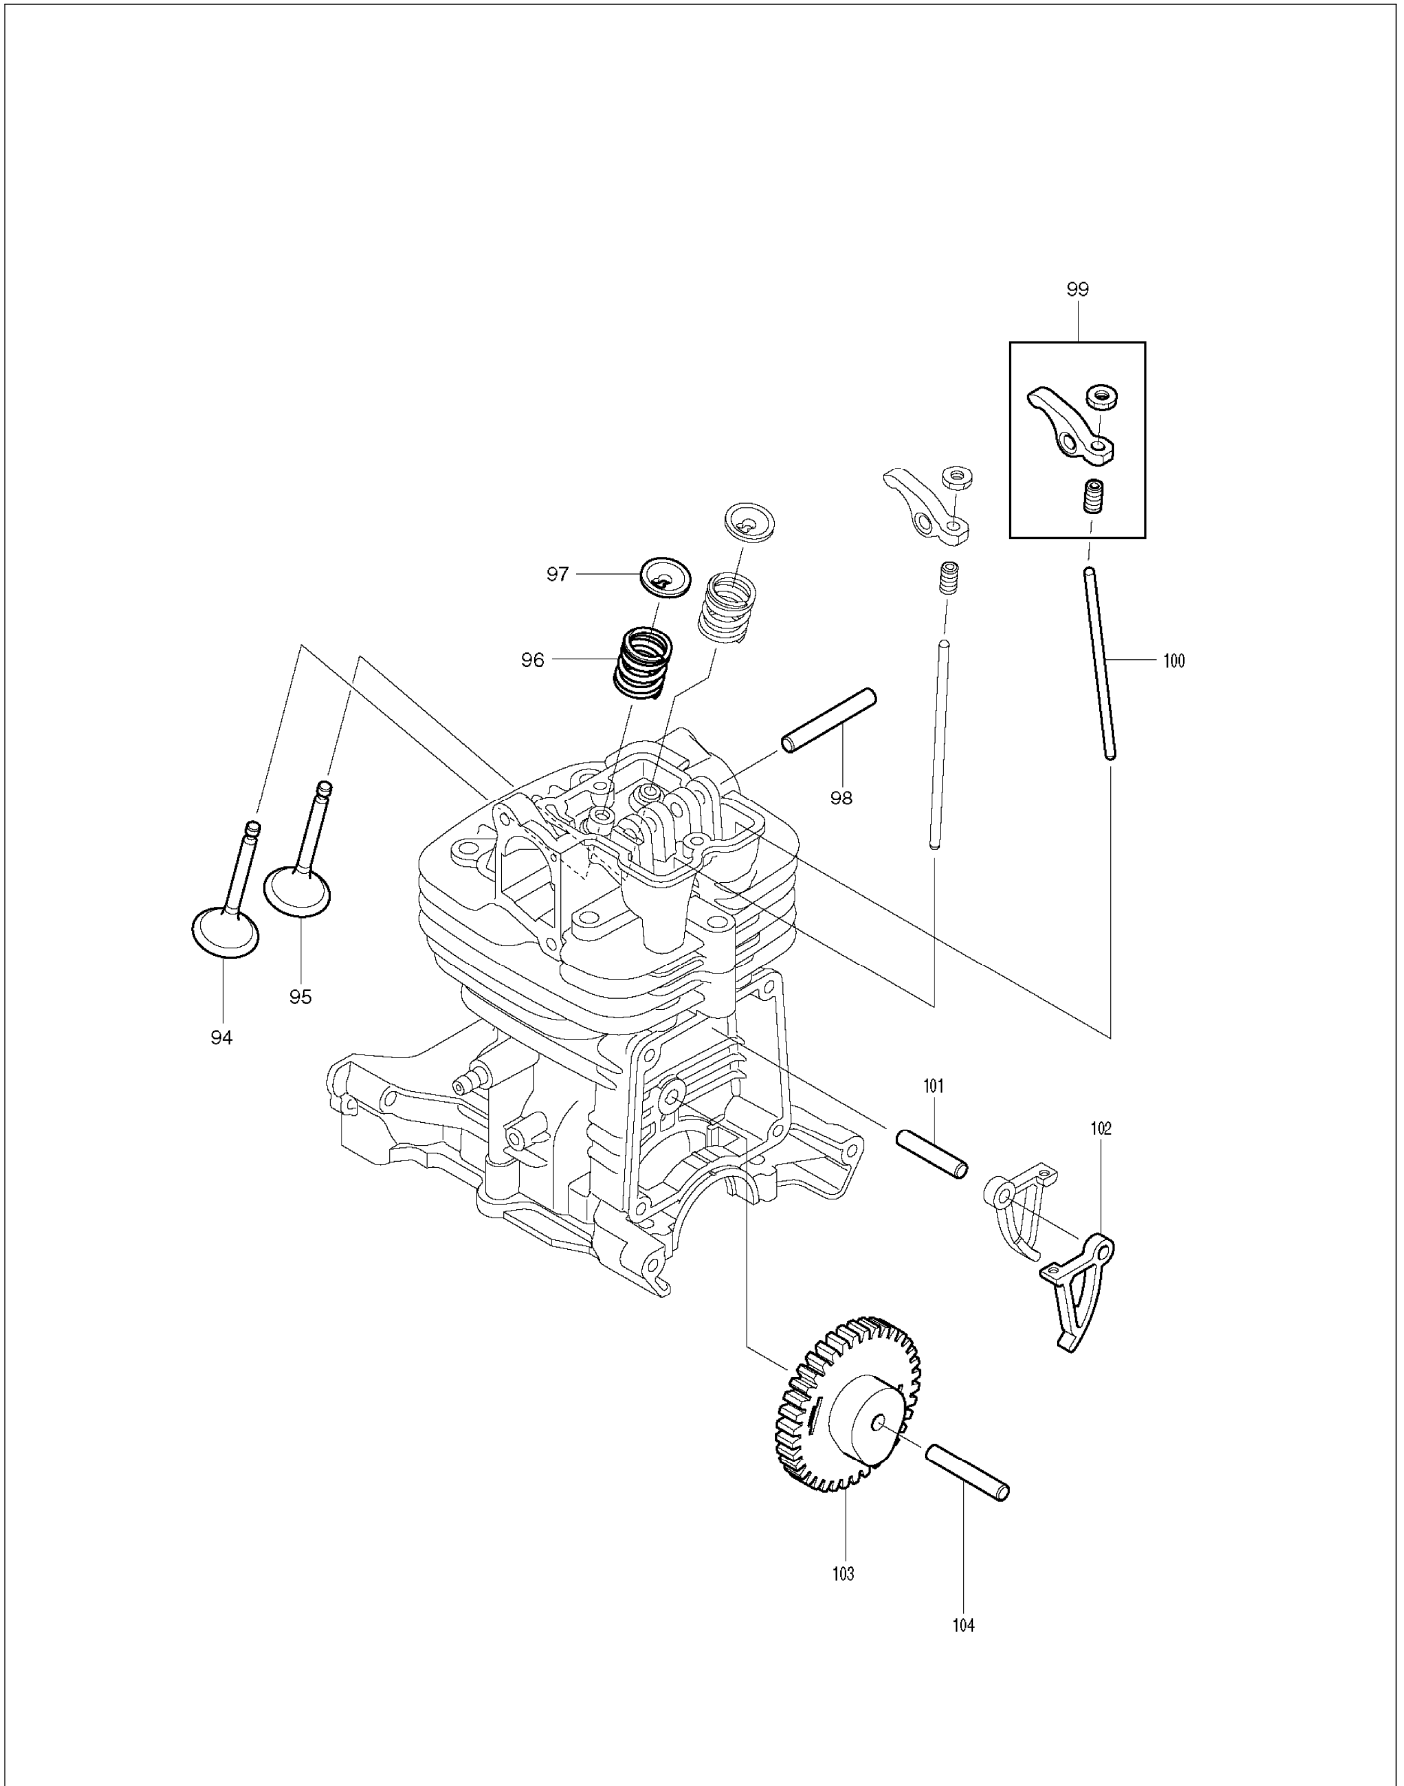

SERVICE DRAWING

MODEL NO. BBX7600