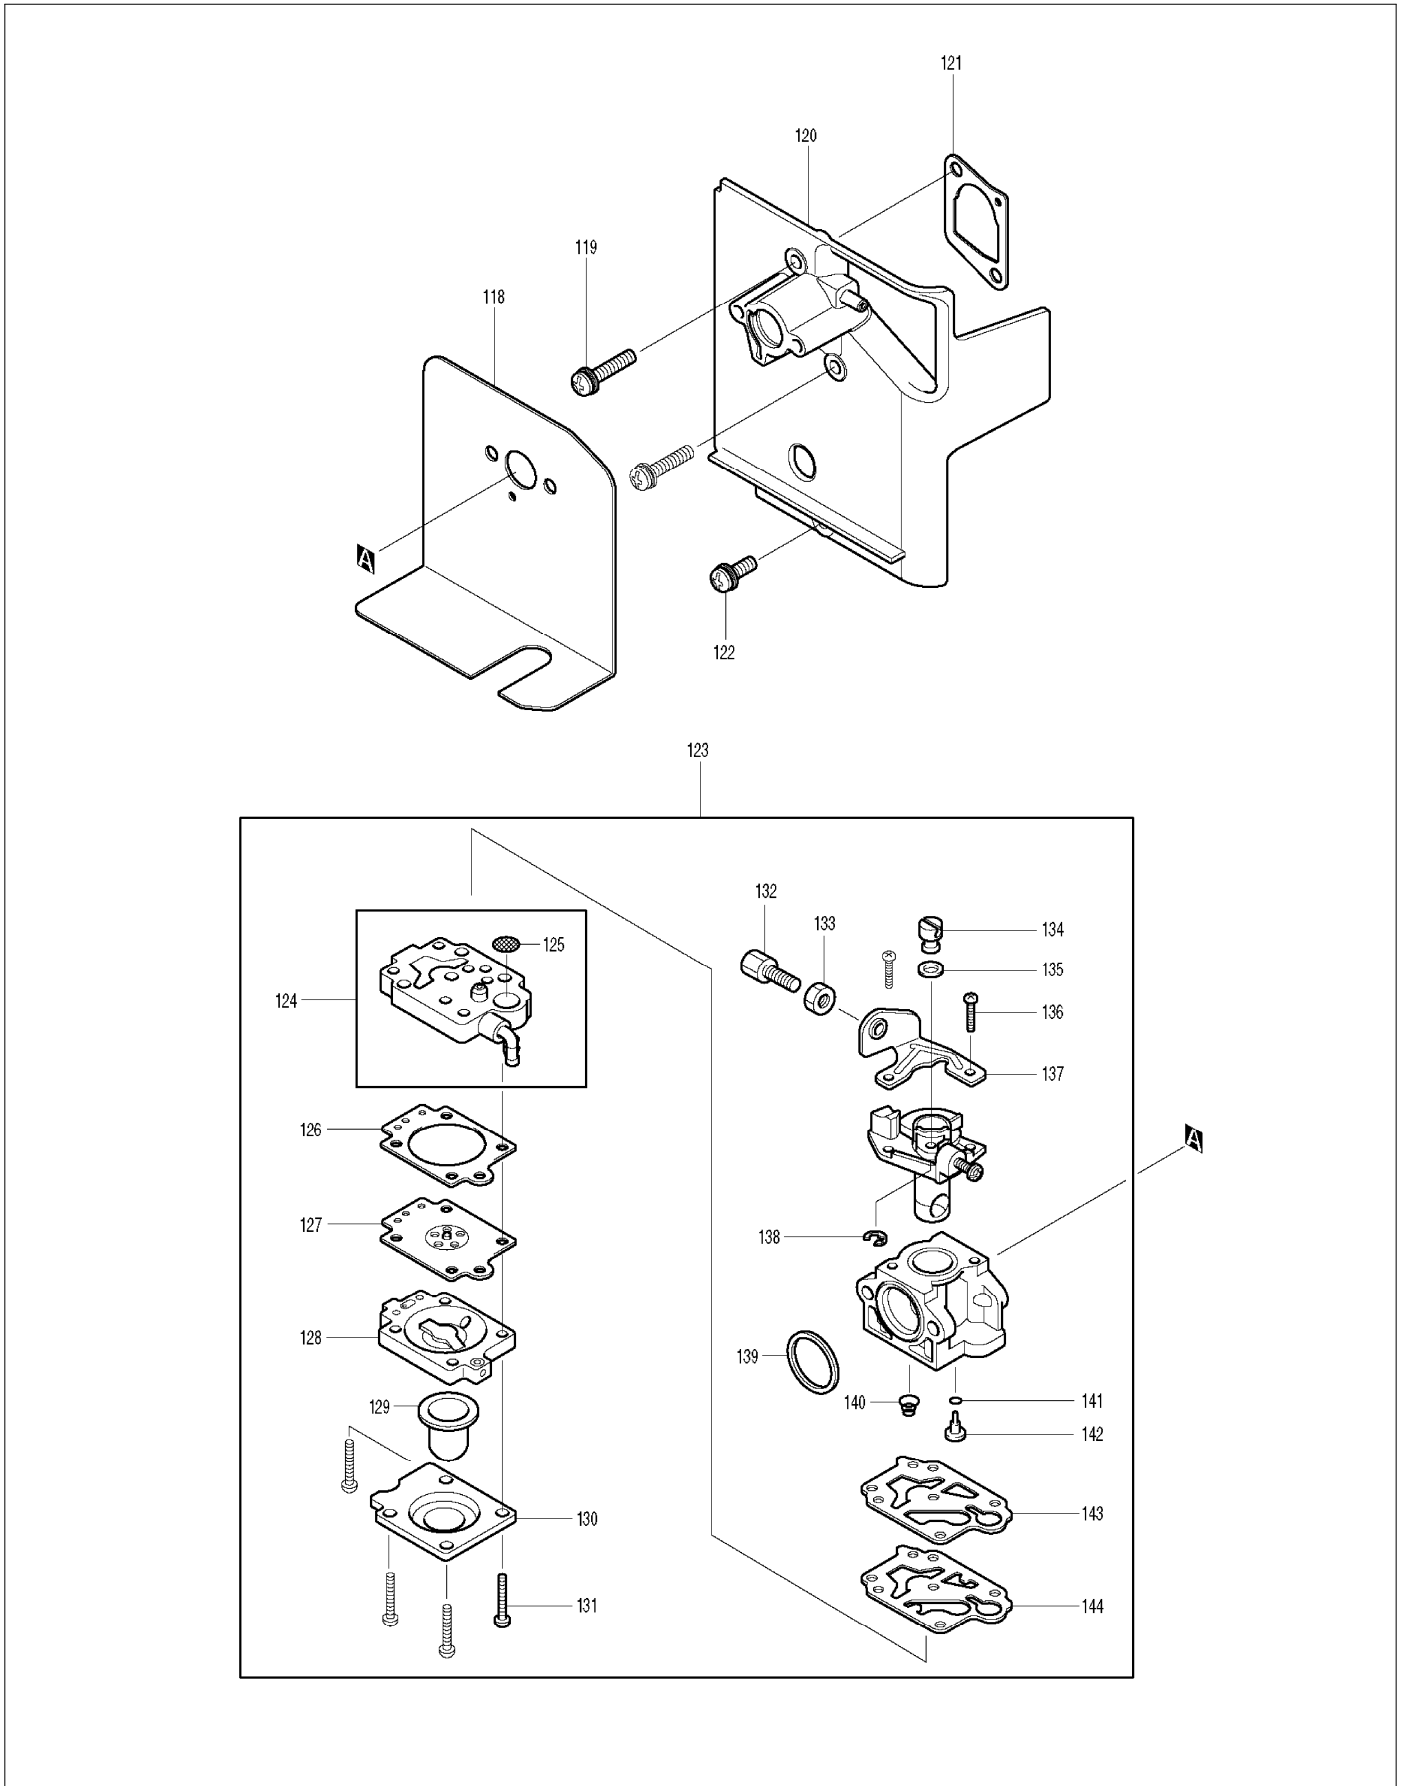

SERVICE DRAWING

MODEL NO. BBX7600