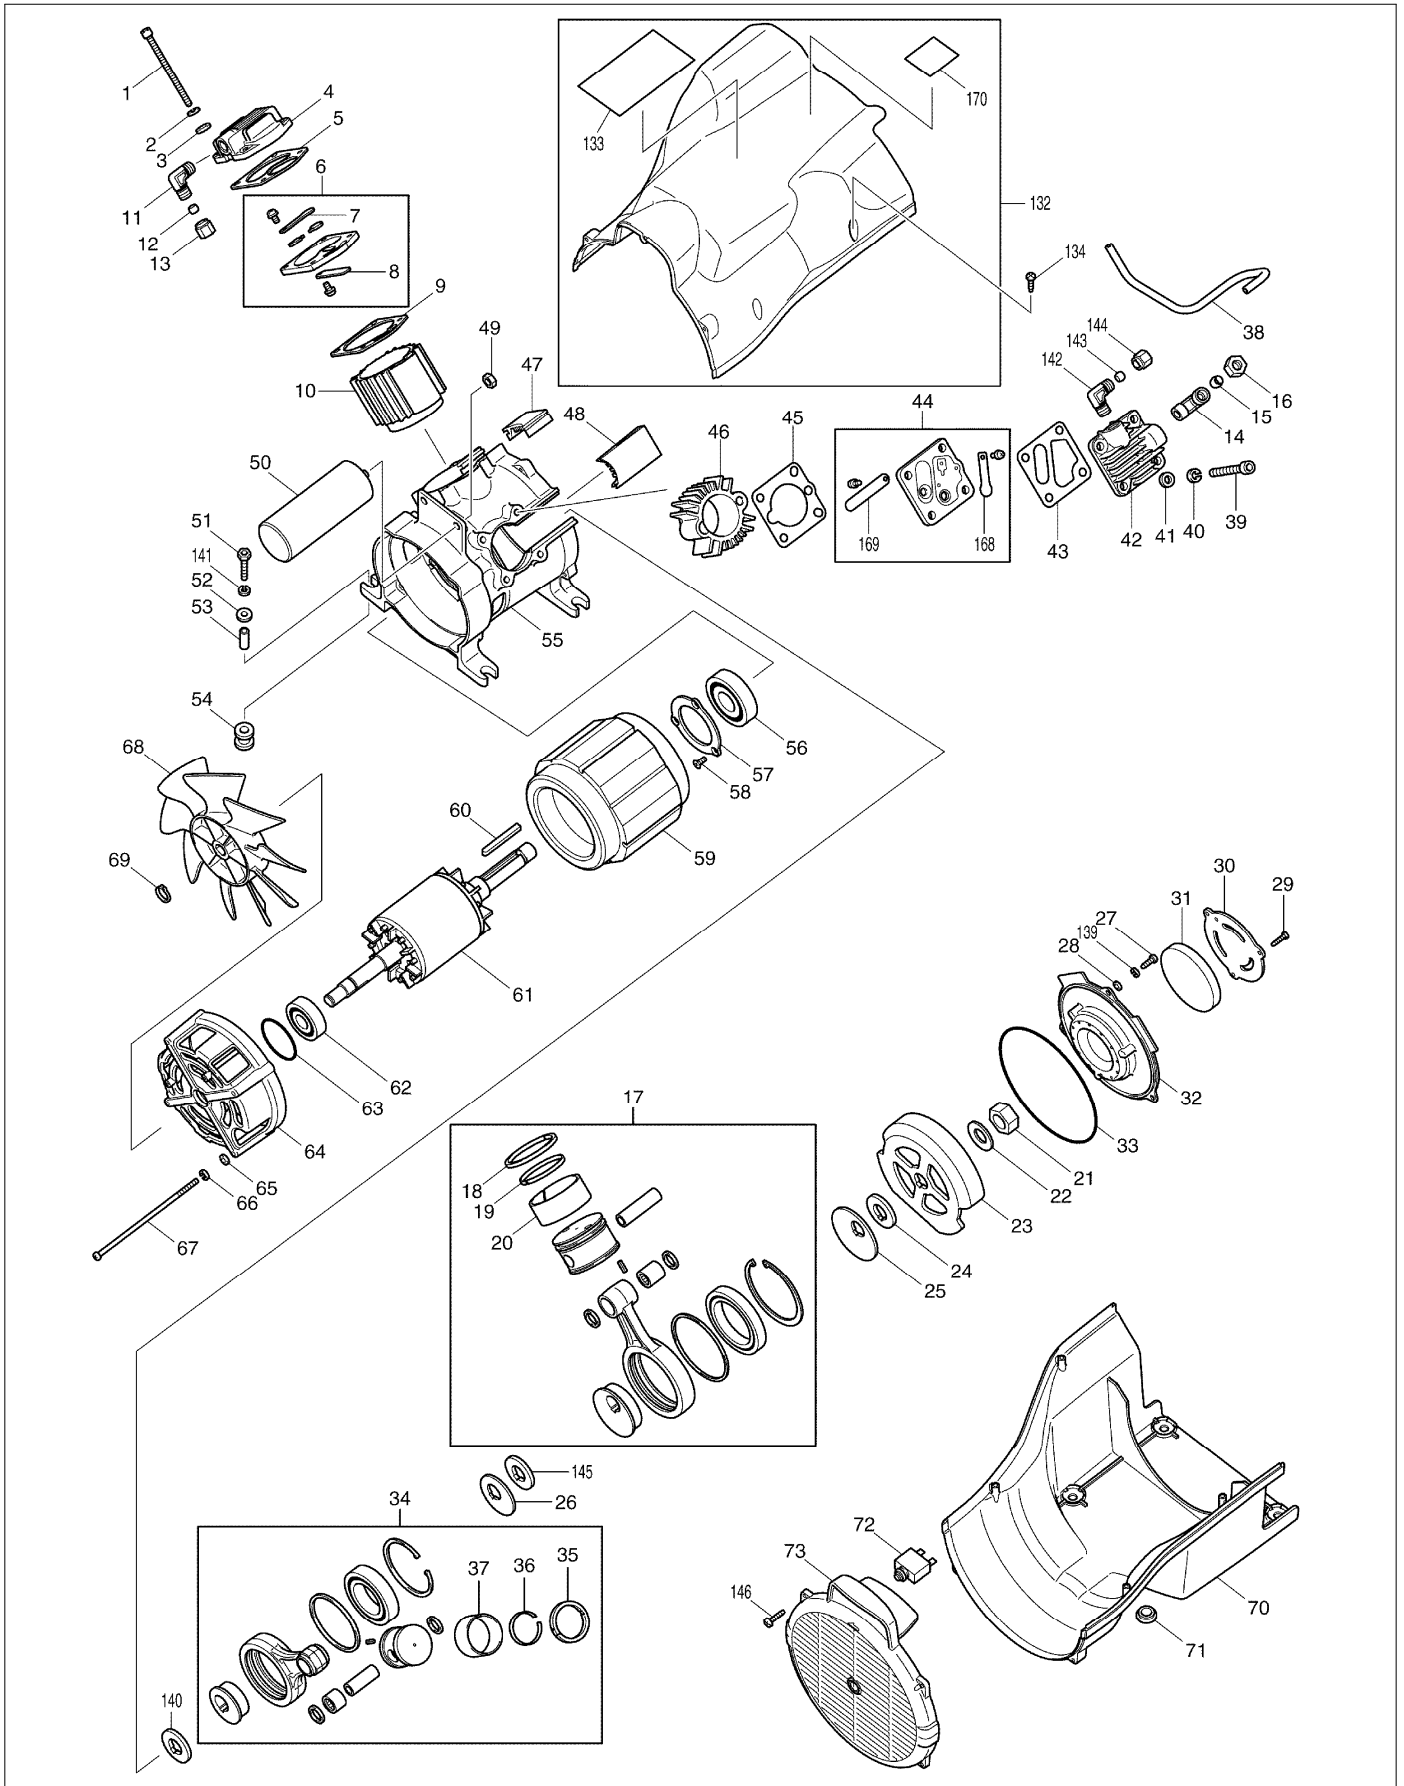

SPARE PARTS LIST

PAGE 3

MODEL NO. AC310H

ITEM	PART NO.	DESCRIPTION	QTY	NOTE
117	HY00000338	Quick Coupler	2	
118	HY00000340	Taper Screw Plug 1/4	1	
119	HY00000341	Regulator	1	
120	HY00000342	INDICATION LABEL	1	
121	HY00000343	Pressure Gauge Joint	1	
122	HY00000344	Pressure Gauge L	1	
123	HY00000346	Manifold	1	
124	HY00000347	Pressure Gauge H	1	
125	HY00000348	Regulator	1	
126	HY00000349	INDICATION LABEL	1	
127	HY00000350	Manifold	1	
128	HY00000351	Quick Coupler Screw left	2	
129	HY00000352	RUBBER SLEEVE	2	
130	HY00000354	Safety Valve	1	
131	HY00000355	INDICATION LABEL	1	
132	HY00000357	MOTOR COVER	1	
133	HY00000360	CAUTION LABEL	1	
134	HY00000243	TAPPING SCREW 4X18	4	
135	HY00000361	CHECK VALVE	1	
136	HY00000362	Unloading Valve	1	
137	HY00000363	O-RING 17	1	
139	HY00000282	Spring Washer 5	3	
140	HY00000238	Spacer	1	
141	HY00000214	Spring Washer 6	4	
142	HY00000224	ELBOW 8R1/4	1	
143	HY00000225	RING 8	1	
144	HY00000226	RING NUT	1	
145	HY00000238	Spacer	1	
146	HY00000243	TAPPING SCREW 4X18	5	
147	HY00000267	HEX. SOCKET BOLT M6X40	4	
148	HY00000224	ELBOW 8R1/4	1	
149	HY00000225	RING 8	1	
150	HY00000226	RING NUT	1	
151	HY00000225	RING 8	1	
152	HY00000226	RING NUT	1	
153	HY00000340	Taper Screw Plug 1/4	1	
154	HY00000336	barrel Nipple R1/4-30	1	
155	HY00000336	barrel Nipple R1/4-30	1	
156	HY00000340	Taper Screw Plug 1/4	1	
157	HY00000336	barrel Nipple R1/4-30	1	
158	HY00000340	Taper Screw Plug 1/4	1	
159	HY00000336	barrel Nipple R1/4-30	1	
160	HY00000343	Pressure Gauge Joint	1	
161	HY00000347	Pressure Gauge H	1	
162	HY00000336	barrel Nipple R1/4-30	1	
163	HY00000340	Taper Screw Plug 1/4	1	
164	HY00000313	PAN HEAD SCREW M5X10	4	
165	HY00000282	Spring Washer 5	4	
166	HY00000242	FLAT WASHER	4	
167	HY00000224	ELBOW 8R1/4	1	
168	HY00000219	Outlet Valve	1	
169	HY00000220	INLET VALVE	1	
171	HY00000365	Carton	1	
172	HY00000366	CASTER	1	

SERVICE DRAWING

MODEL NO. AC310H