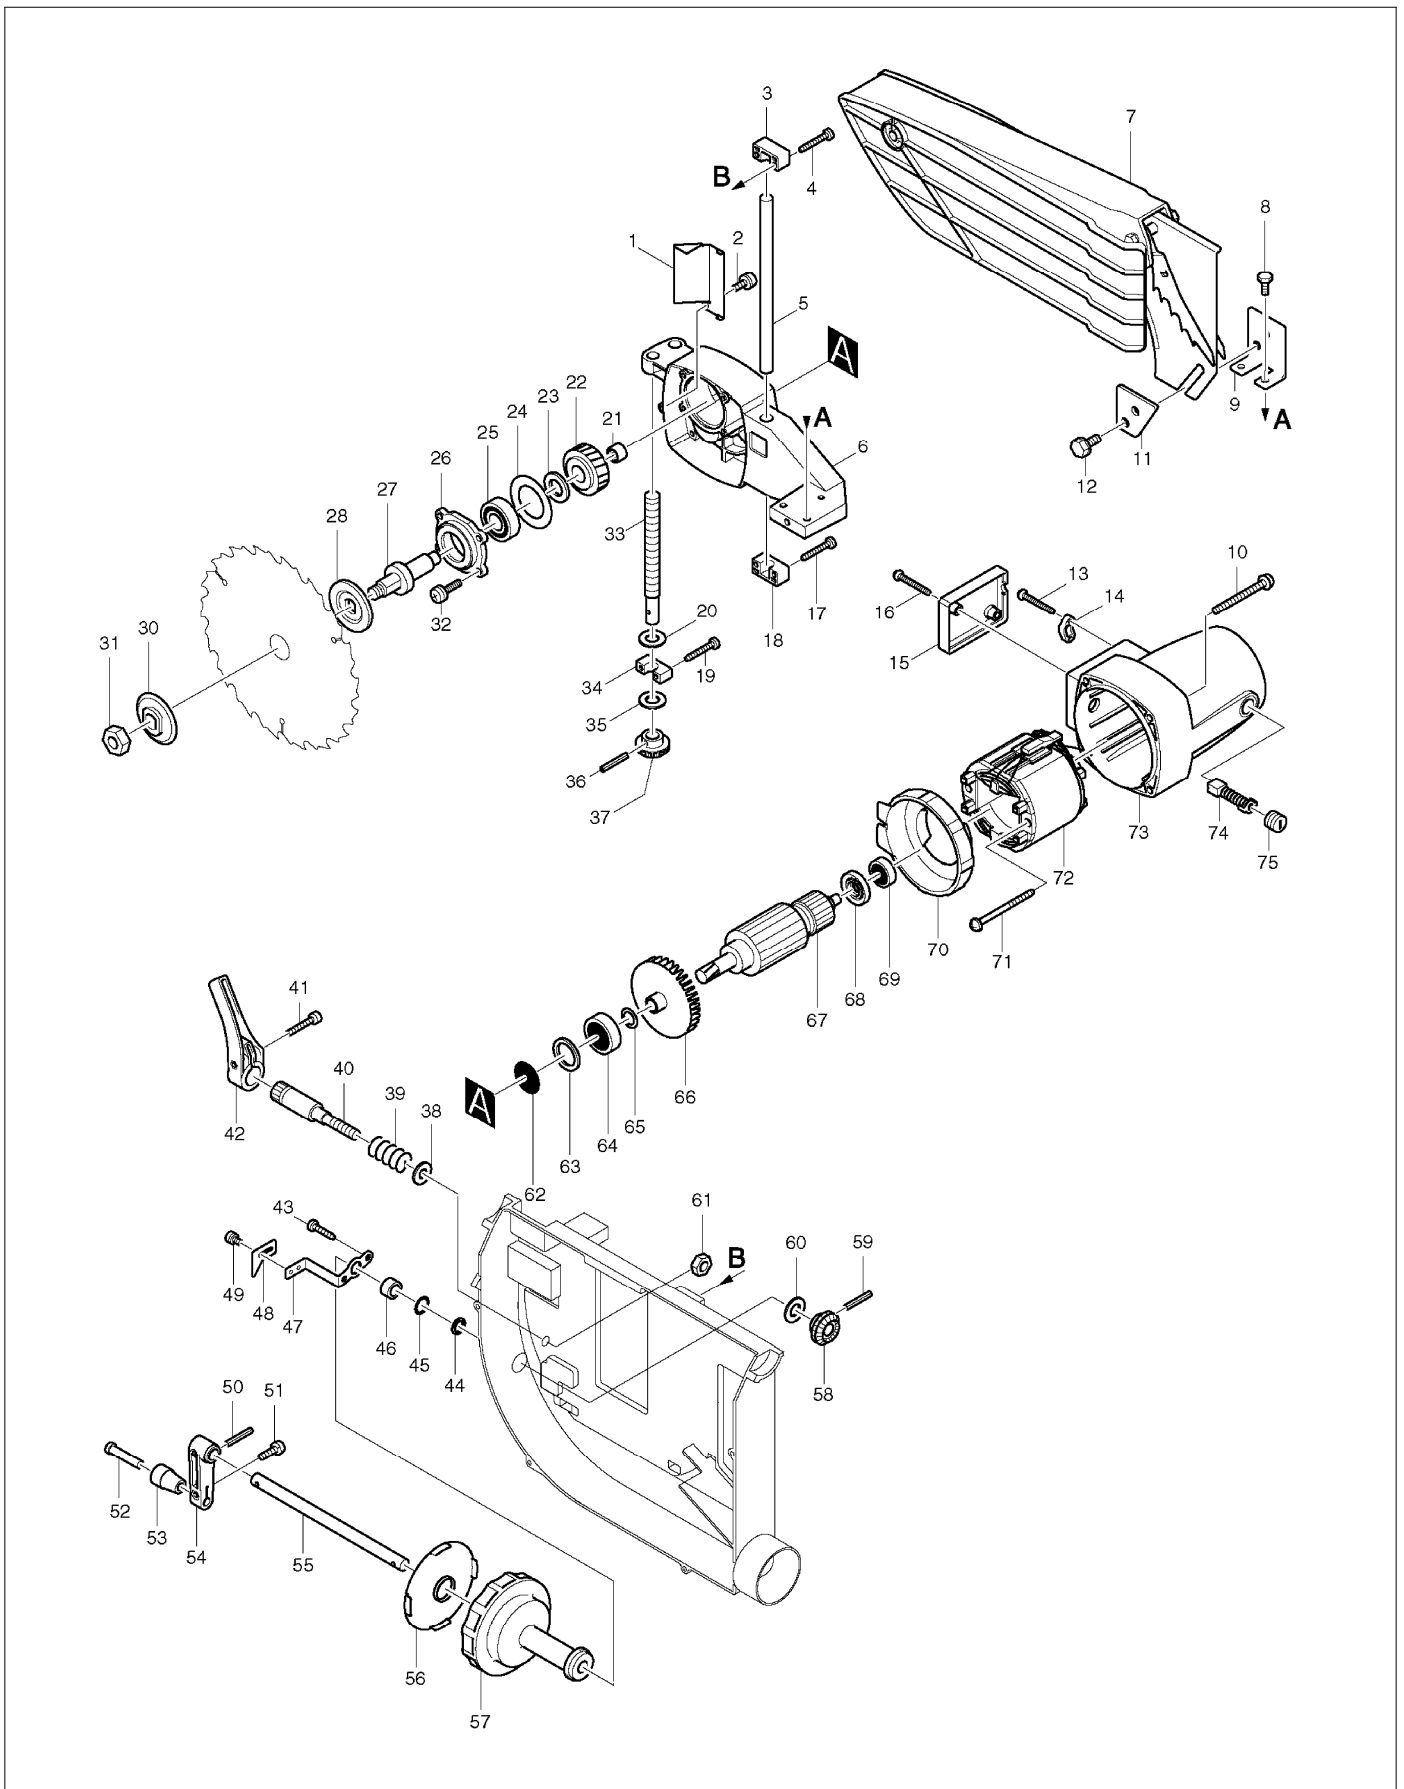

SERVICE DRAWING

MODEL NO. 2702