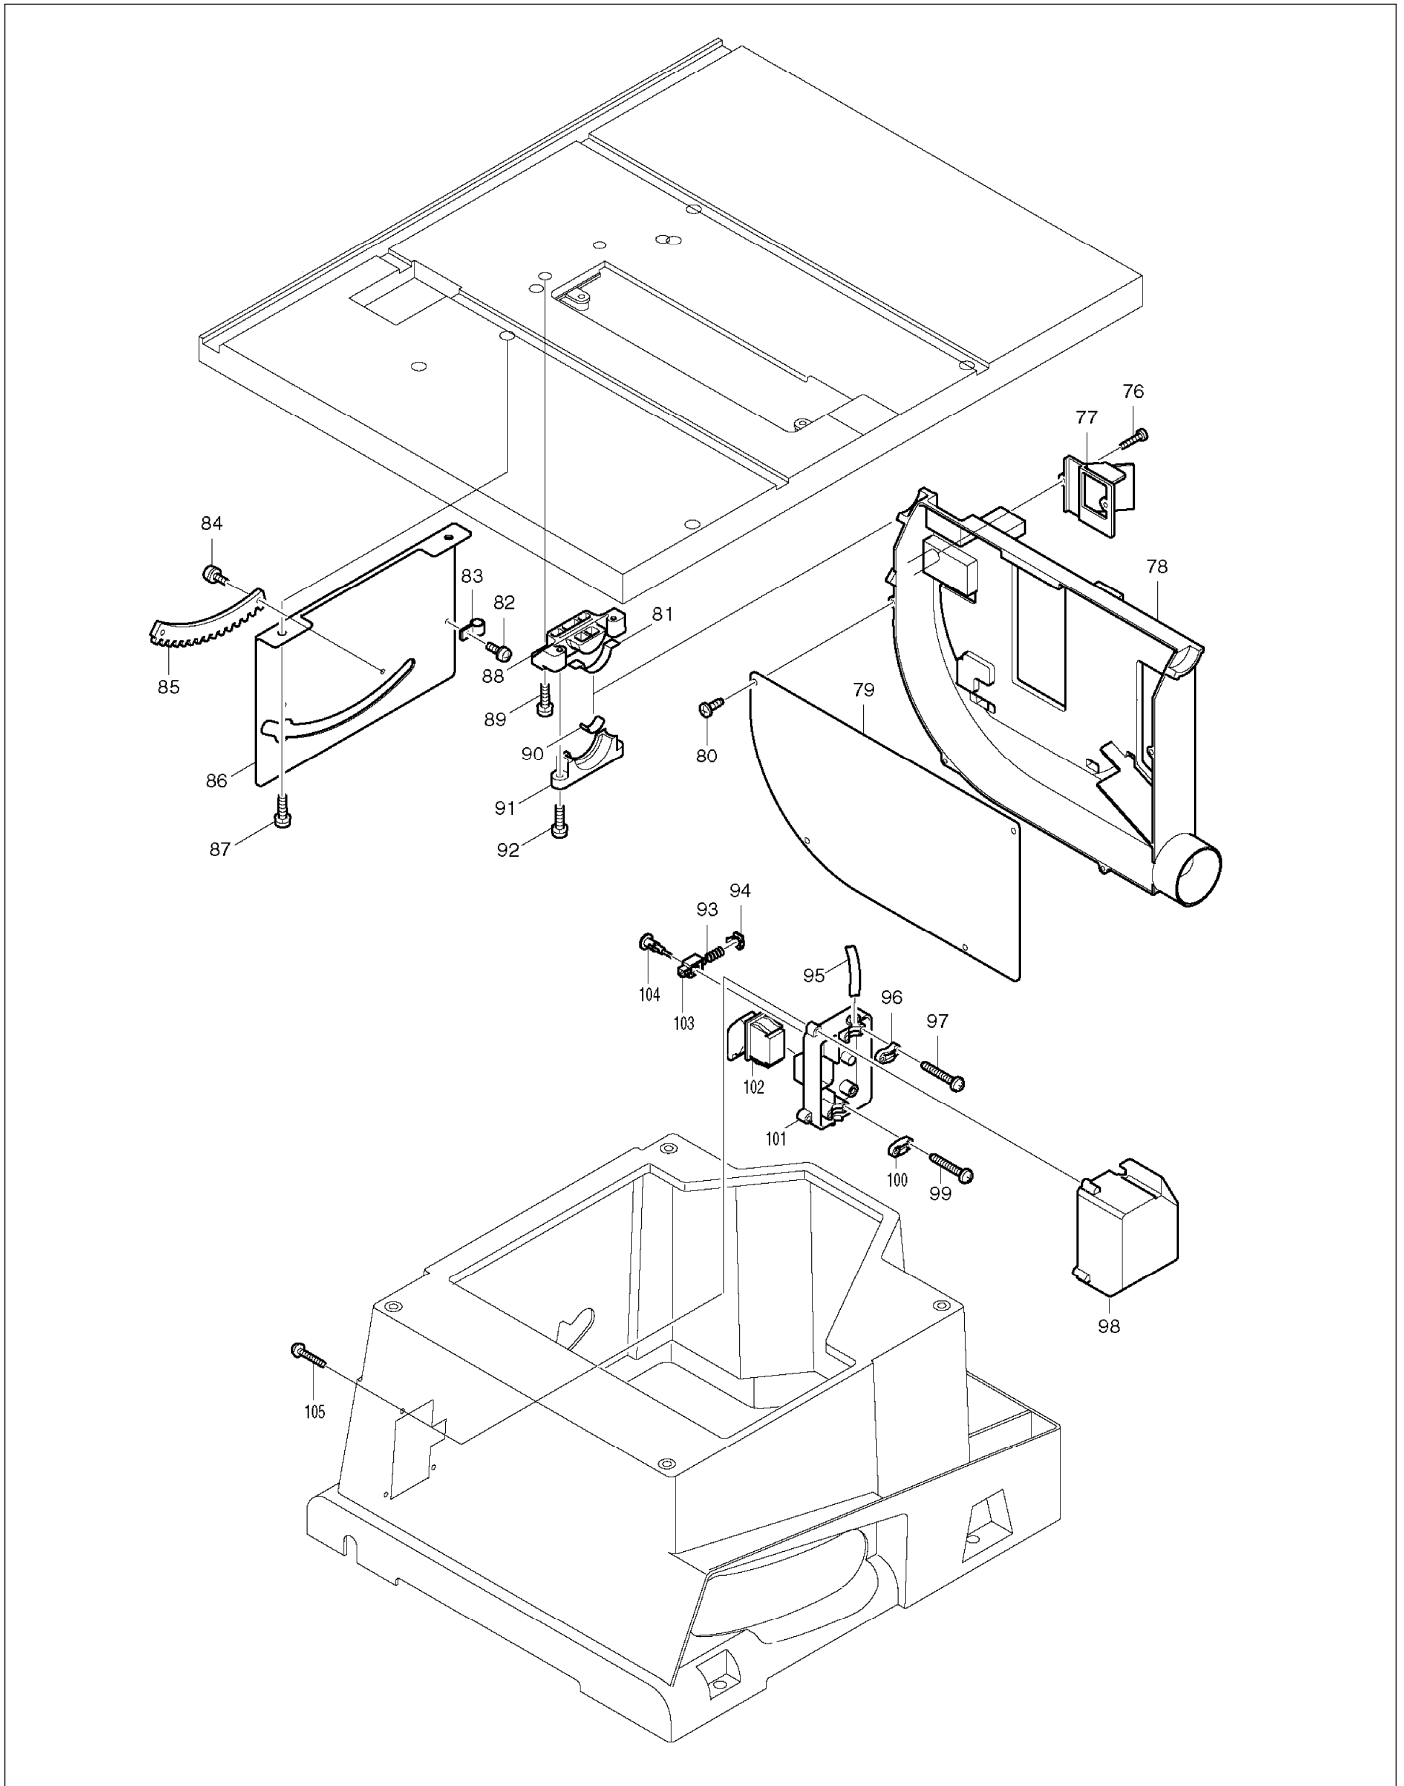

SERVICE DRAWING

MODEL NO. 2702