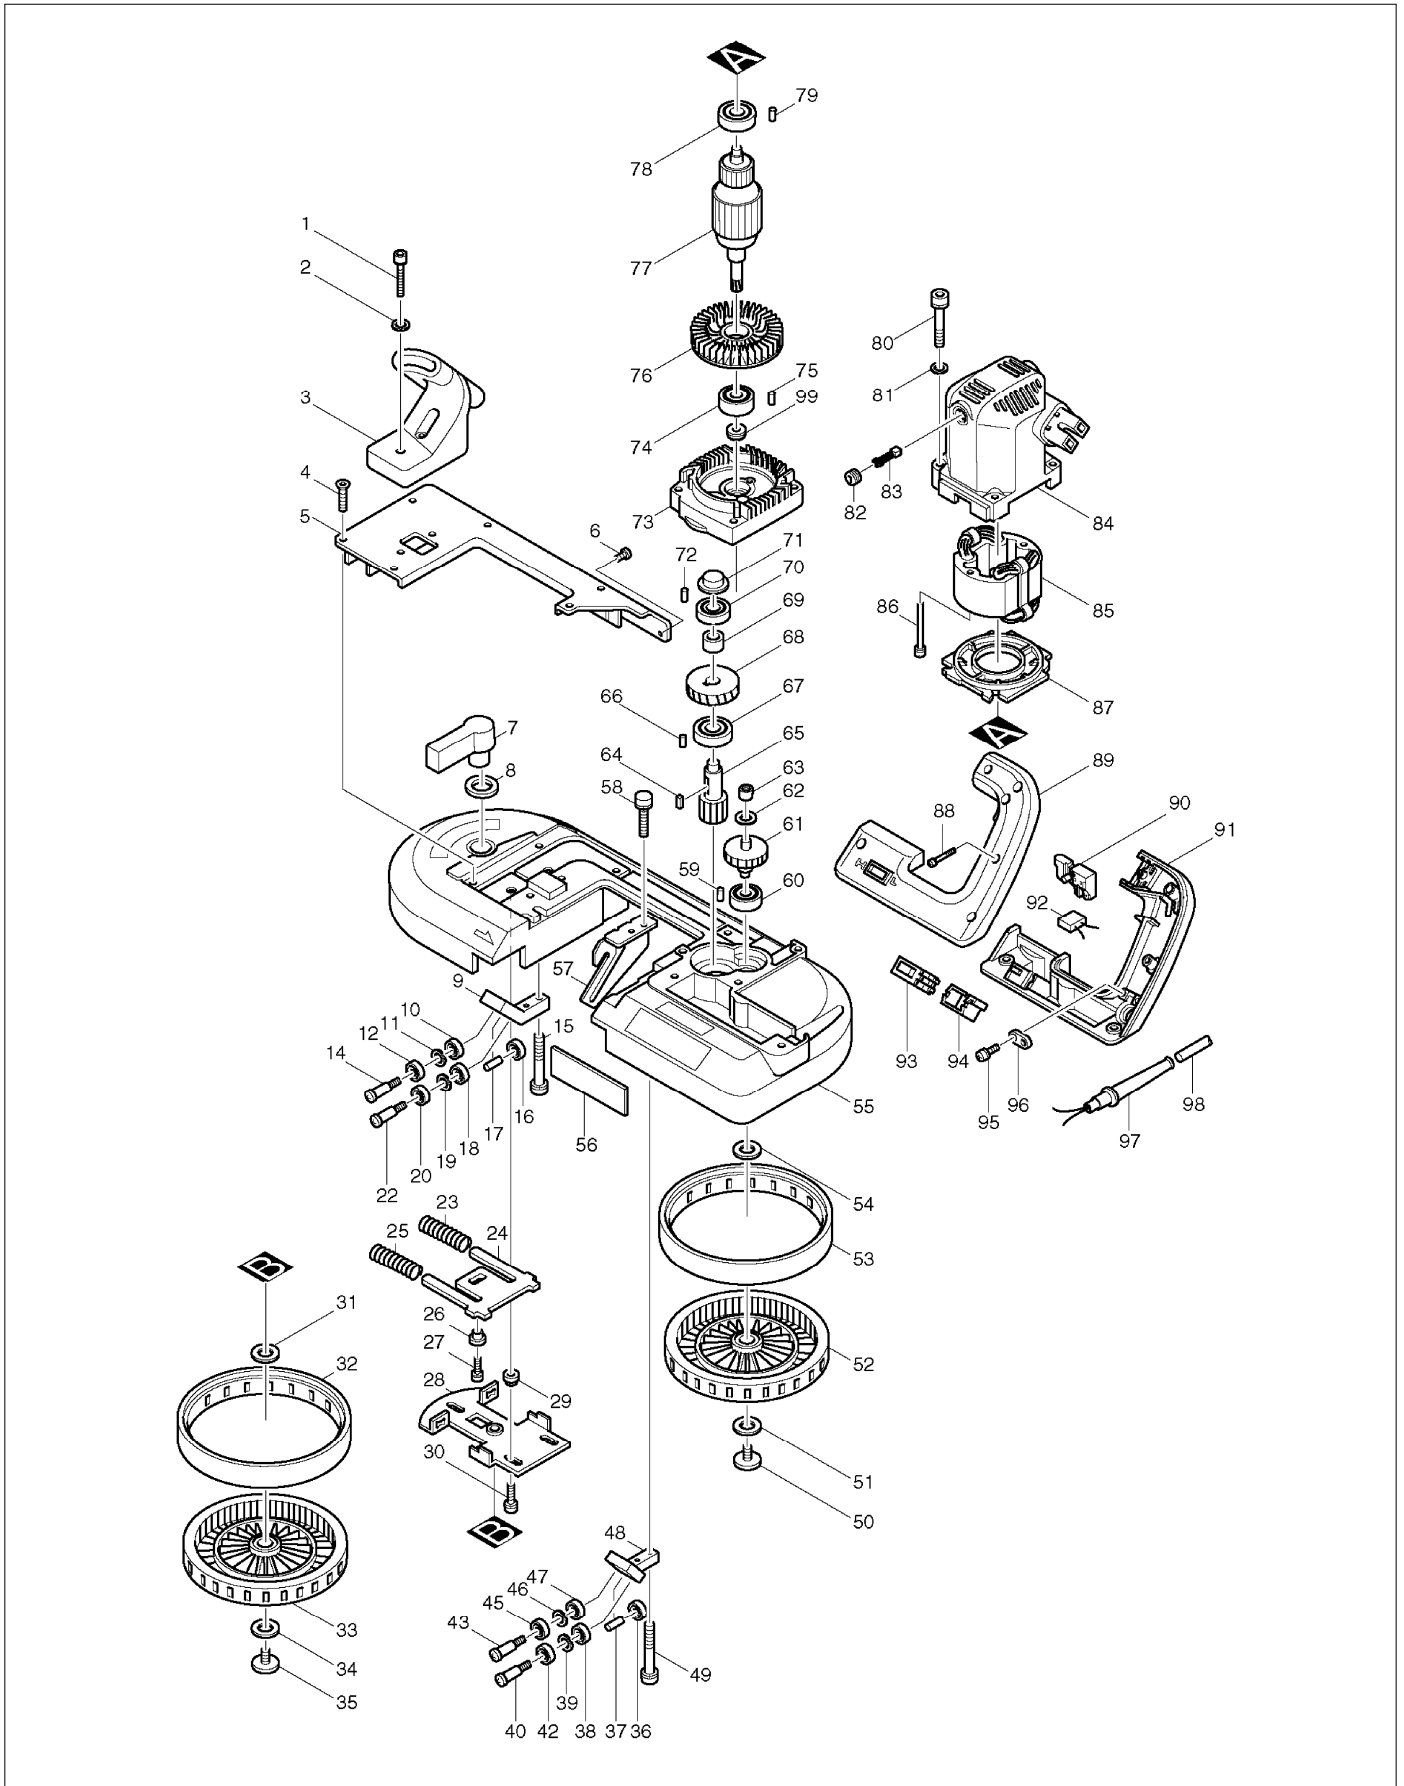

SPARE PARTS LIST

PAGE 3

MODEL NO. 2106

ITEM	PART NO.	DESCRIPTION	QTY	NOTE
115	941202-8	Lapos Alátét 8 941202-8	2	
400	792559-8	BAND SAW BLADE 18 C.STEEL 3pcs	1	
401	762001-3	TRIANGULAR RULE	1	
402	783209-6	HEX. WRENCH 4	1	
403	191897-9	CUTTING WAX	1	
405	783203-8	HEX. WRENCH 5	1	

SERVICE DRAWING

MODEL NO. 2106